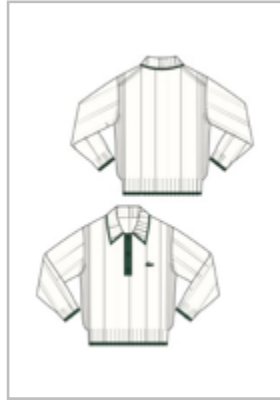

XON : FLOUR/GREEN
1/15

$165

AF9430- 51

CENTRAL COLLECTION NEW

WOMEN SWEATER

GOLF PERFORMANCE

32-34-36-38-40-42-44-46

STRETCH 2X2 RIB
RAYON/POLYESTER (85%/15%)

REGULAR FIT
3CM BICOLOR SILICONE CROCODILE