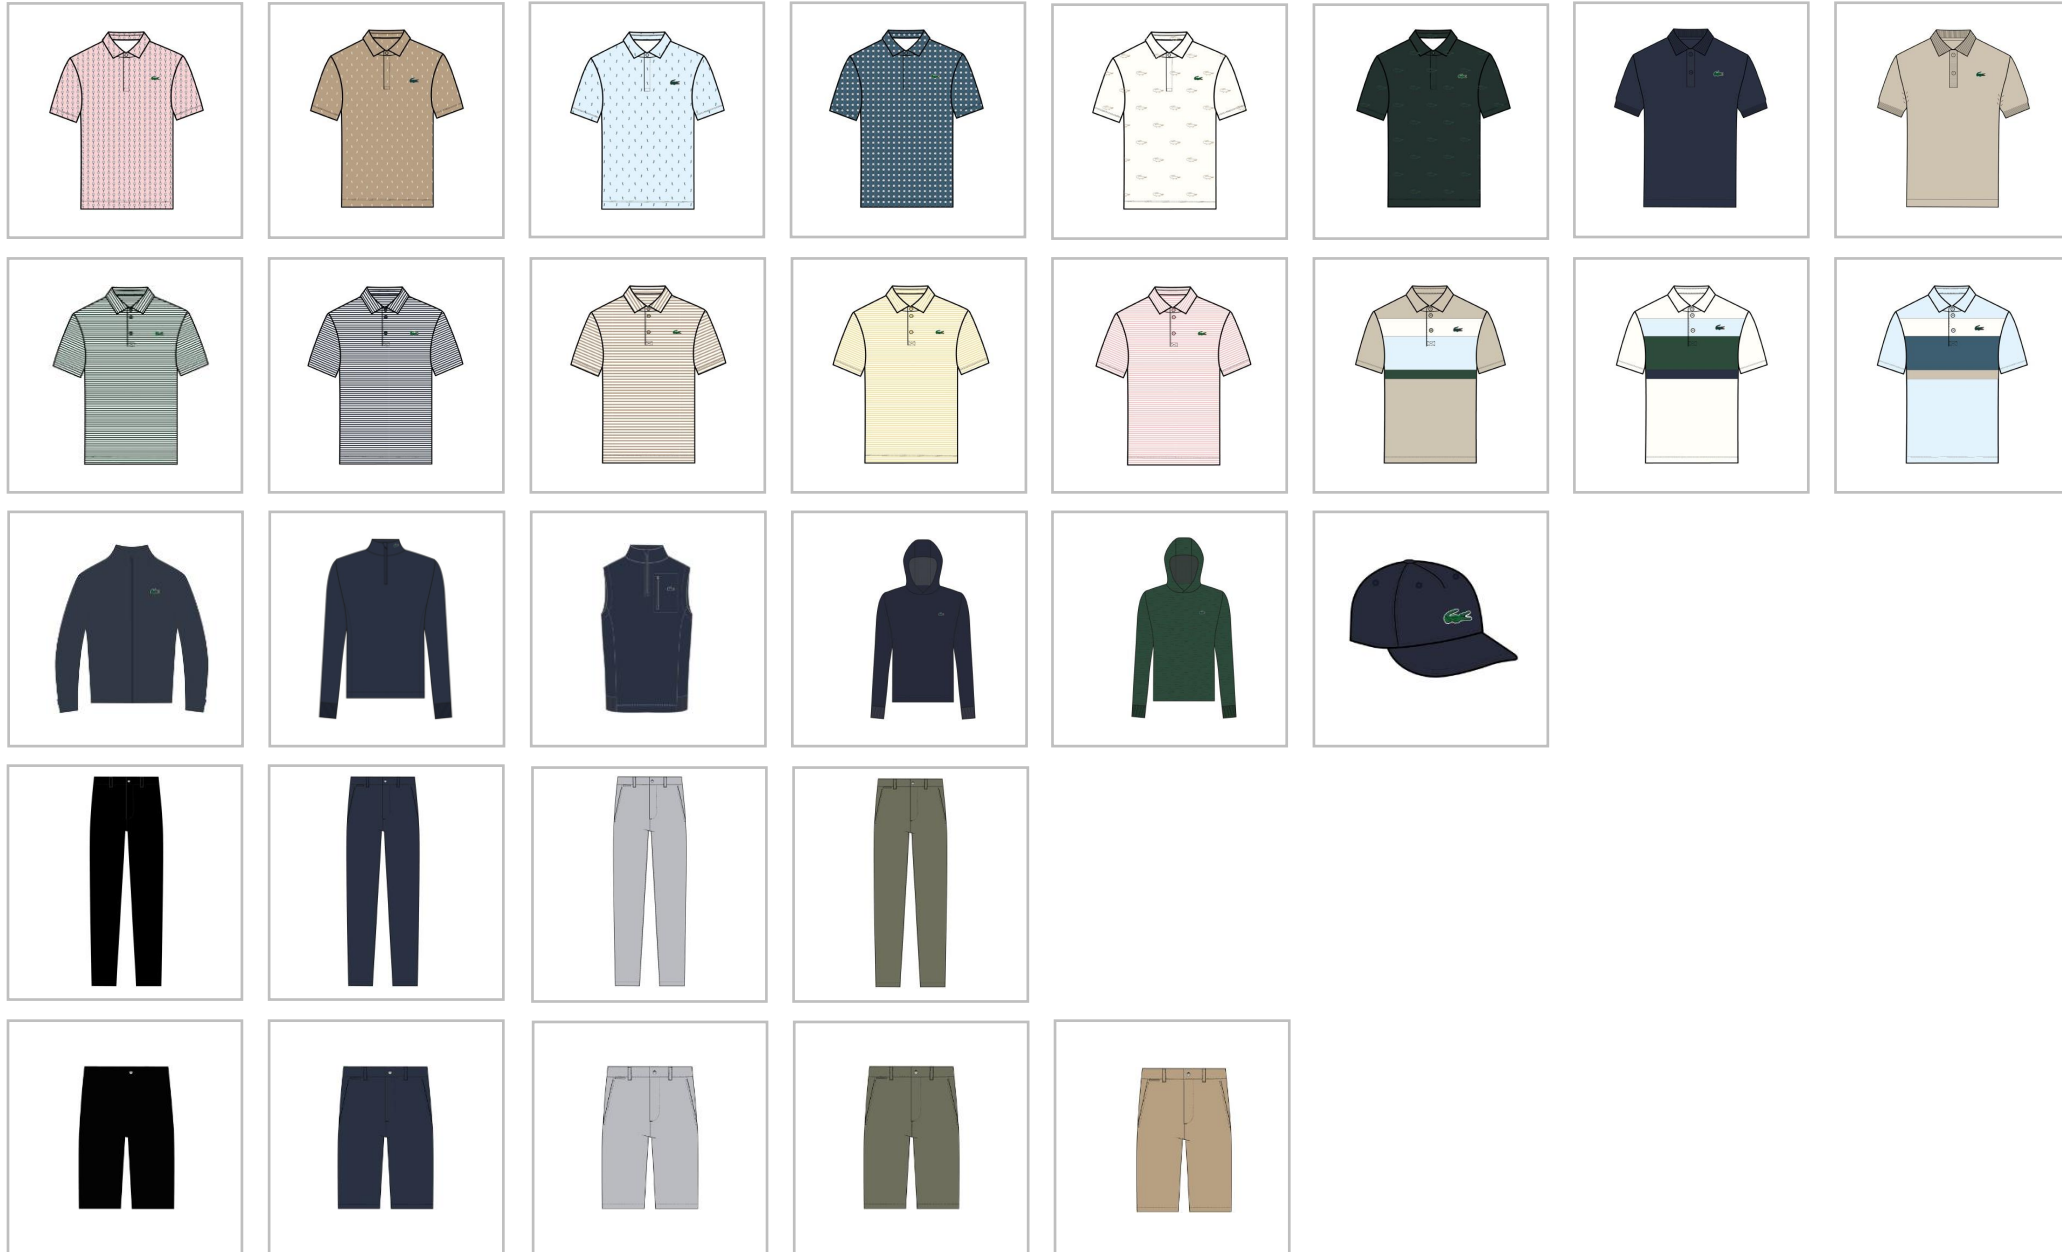

LACOSTE GOLF 2025 | SS25 COLLECTION BOOK

LACOSTE GOLF 2025 | SS25 MENS

DH5175- 51

CENTRAL COLLECTION | CARRY OVER

MEN SHORT SLEEVED RIBBED
COLLAR SHIRT

GOLF PERFORMANCE

2-3-4-5-6-7-8-9

TECHNICAL ULTRADRY JERSEY
POLYESTER/ELASTANE (94%/6%)

DH7418- 51

CENTRAL COLLECTION | CARRY OVER

MEN SHORT SLEEVED RIBBED
COLLAR SHIRT

GOLF PERFORMANCE

2-3-4-5-6-7-8-9

STRIPED JERSEY
POLYESTER/ELASTANE (88%/12%)

3 CM SILICONE CROCODILE

\$120