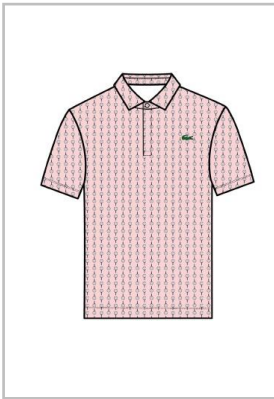

LACOSTE GOLF 2025 | SS25 COLLECTION BOOK

LACOSTE GOLF 2025 | SS25 MENS

DH5175- 51

CENTRAL COLLECTION | CARRY OVER

MEN SHORT SLEEVED RIBBED
COLLAR SHIRT

GOLF PERFORMANCE

2-3-4-5-6-7-8-9

TECHNICAL ULTRADRY JERSEY
POLYESTER/ELASTANE (94%/6%)

3 CM SILICONE CROCODILE

\$120

5KY : FLAMINGO/FLOUR
1/15

7PT : VIENNESE/FLOUR
1/15

EPI : RILL/ELYTRA
1/15

FIH : ELYTRA/FLOUR
1/15

4KF : FLOUR/VIENNESE
1/15

E3D : SINOPLE/GREEN
1/15

DH7418- 51

CENTRAL COLLECTION | CARRY OVER

MEN SHORT SLEEVED RIBBED
COLLAR SHIRT

GOLF PERFORMANCE

2-3-4-5-6-7-8-9

STRIPED JERSEY
POLYESTER/ELASTANE (88%/12%)

3 CM SILICONE CROCODILE

\$120