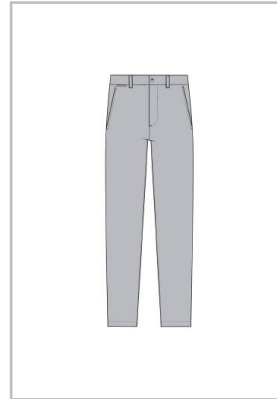

\$155

423 : NAVY BLUE/NAVY BLUE
2/15

SH8957- 51

CENTRAL COLLECTION NEW

MEN SWEATSHIRT
 GOLF PERFORMANCE
 2-3-4-5-6-7-8-9
 DOUBLE FACE TECHNICAL MIDLAYER
 POLYESTER/ELASTANE (88%/12%)
 CLASSIC FIT
 3 CM SILICONE CROCODILE

\$145

166 : NAVY BLUE
3/15

HH1916-51

MEN COMMUTER TECH PANT

32 IN INSEAM

\$128

031 : BLACK
2/15

166 : NAVY BLUE
2/15