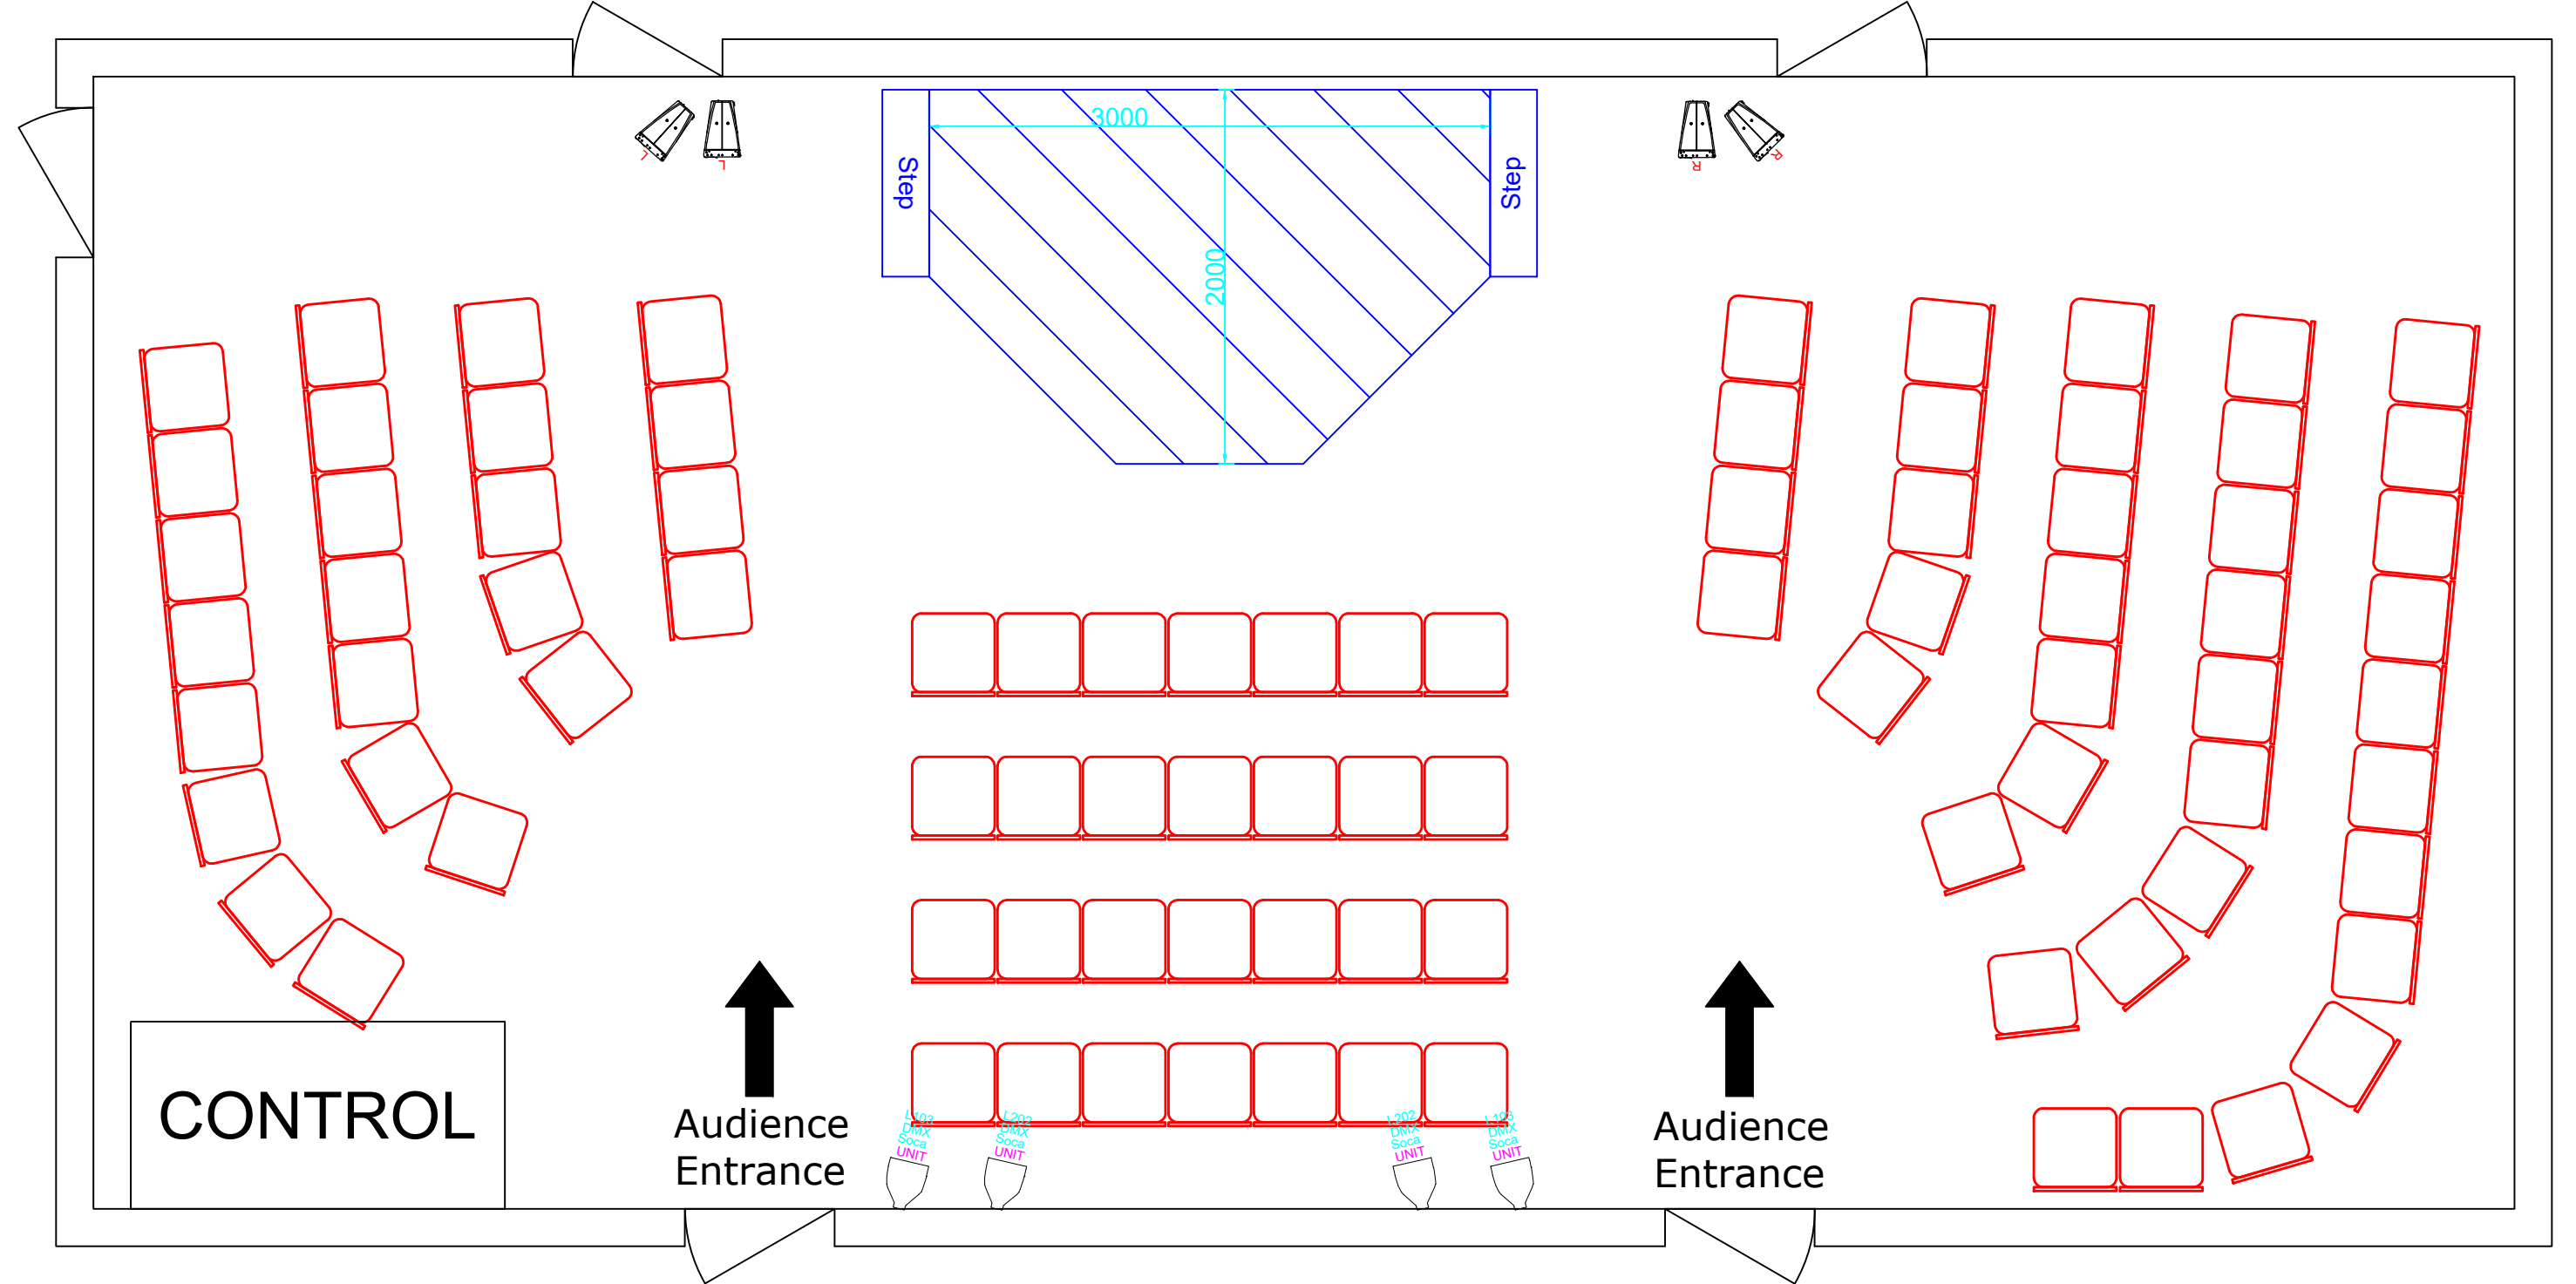

# Cowgate Belly Laugh Technical Specifications

Pictures shown of the venue are from previous years and for illustrative purposes only; they may not be representative of the 2020 setup.

<b><u>Capacity</u></b>	90
<b><u>Suitability</u></b>	Stand-up, Sketch, Small-Scale Theatre
<b><u>Address</u></b>	66 Cowgate, Under George IV Bridge, Edinburgh
<b><u>Contact</u></b>	<a href="mailto:programming@underbelly.co.uk">programming@underbelly.co.uk</a>

Belly Laugh is an intimate venue with flat seating in a horseshoe shape around a central stage. There is access to SL and SR from the dressing room. Ideal for stand up, sketch comedy and small-scale theatre. Funky lighting and an arched ceiling add to the fun and friendly atmosphere.

Storage

Dressing Room

**underbelly**  
 4th Floor, 36-38 Hatton Gardens, London, EC1N 8EB  
 Tel 0207 307 8480 - Fax 0207 307 8481 - Web www.underbelly.co.uk

Drawing Number:  
 Drawing Scale:  
 Drawing Date:  
 Drawing Title:  
 20 Fringe Cowgate  
 Belly Laugh  
 Venue plan  
 Drawn By:  
 JTI  
 Drawing Revised:  
 18/02/2020  
 NTS @ A3  
 Drawing Date:  
 --/--/----