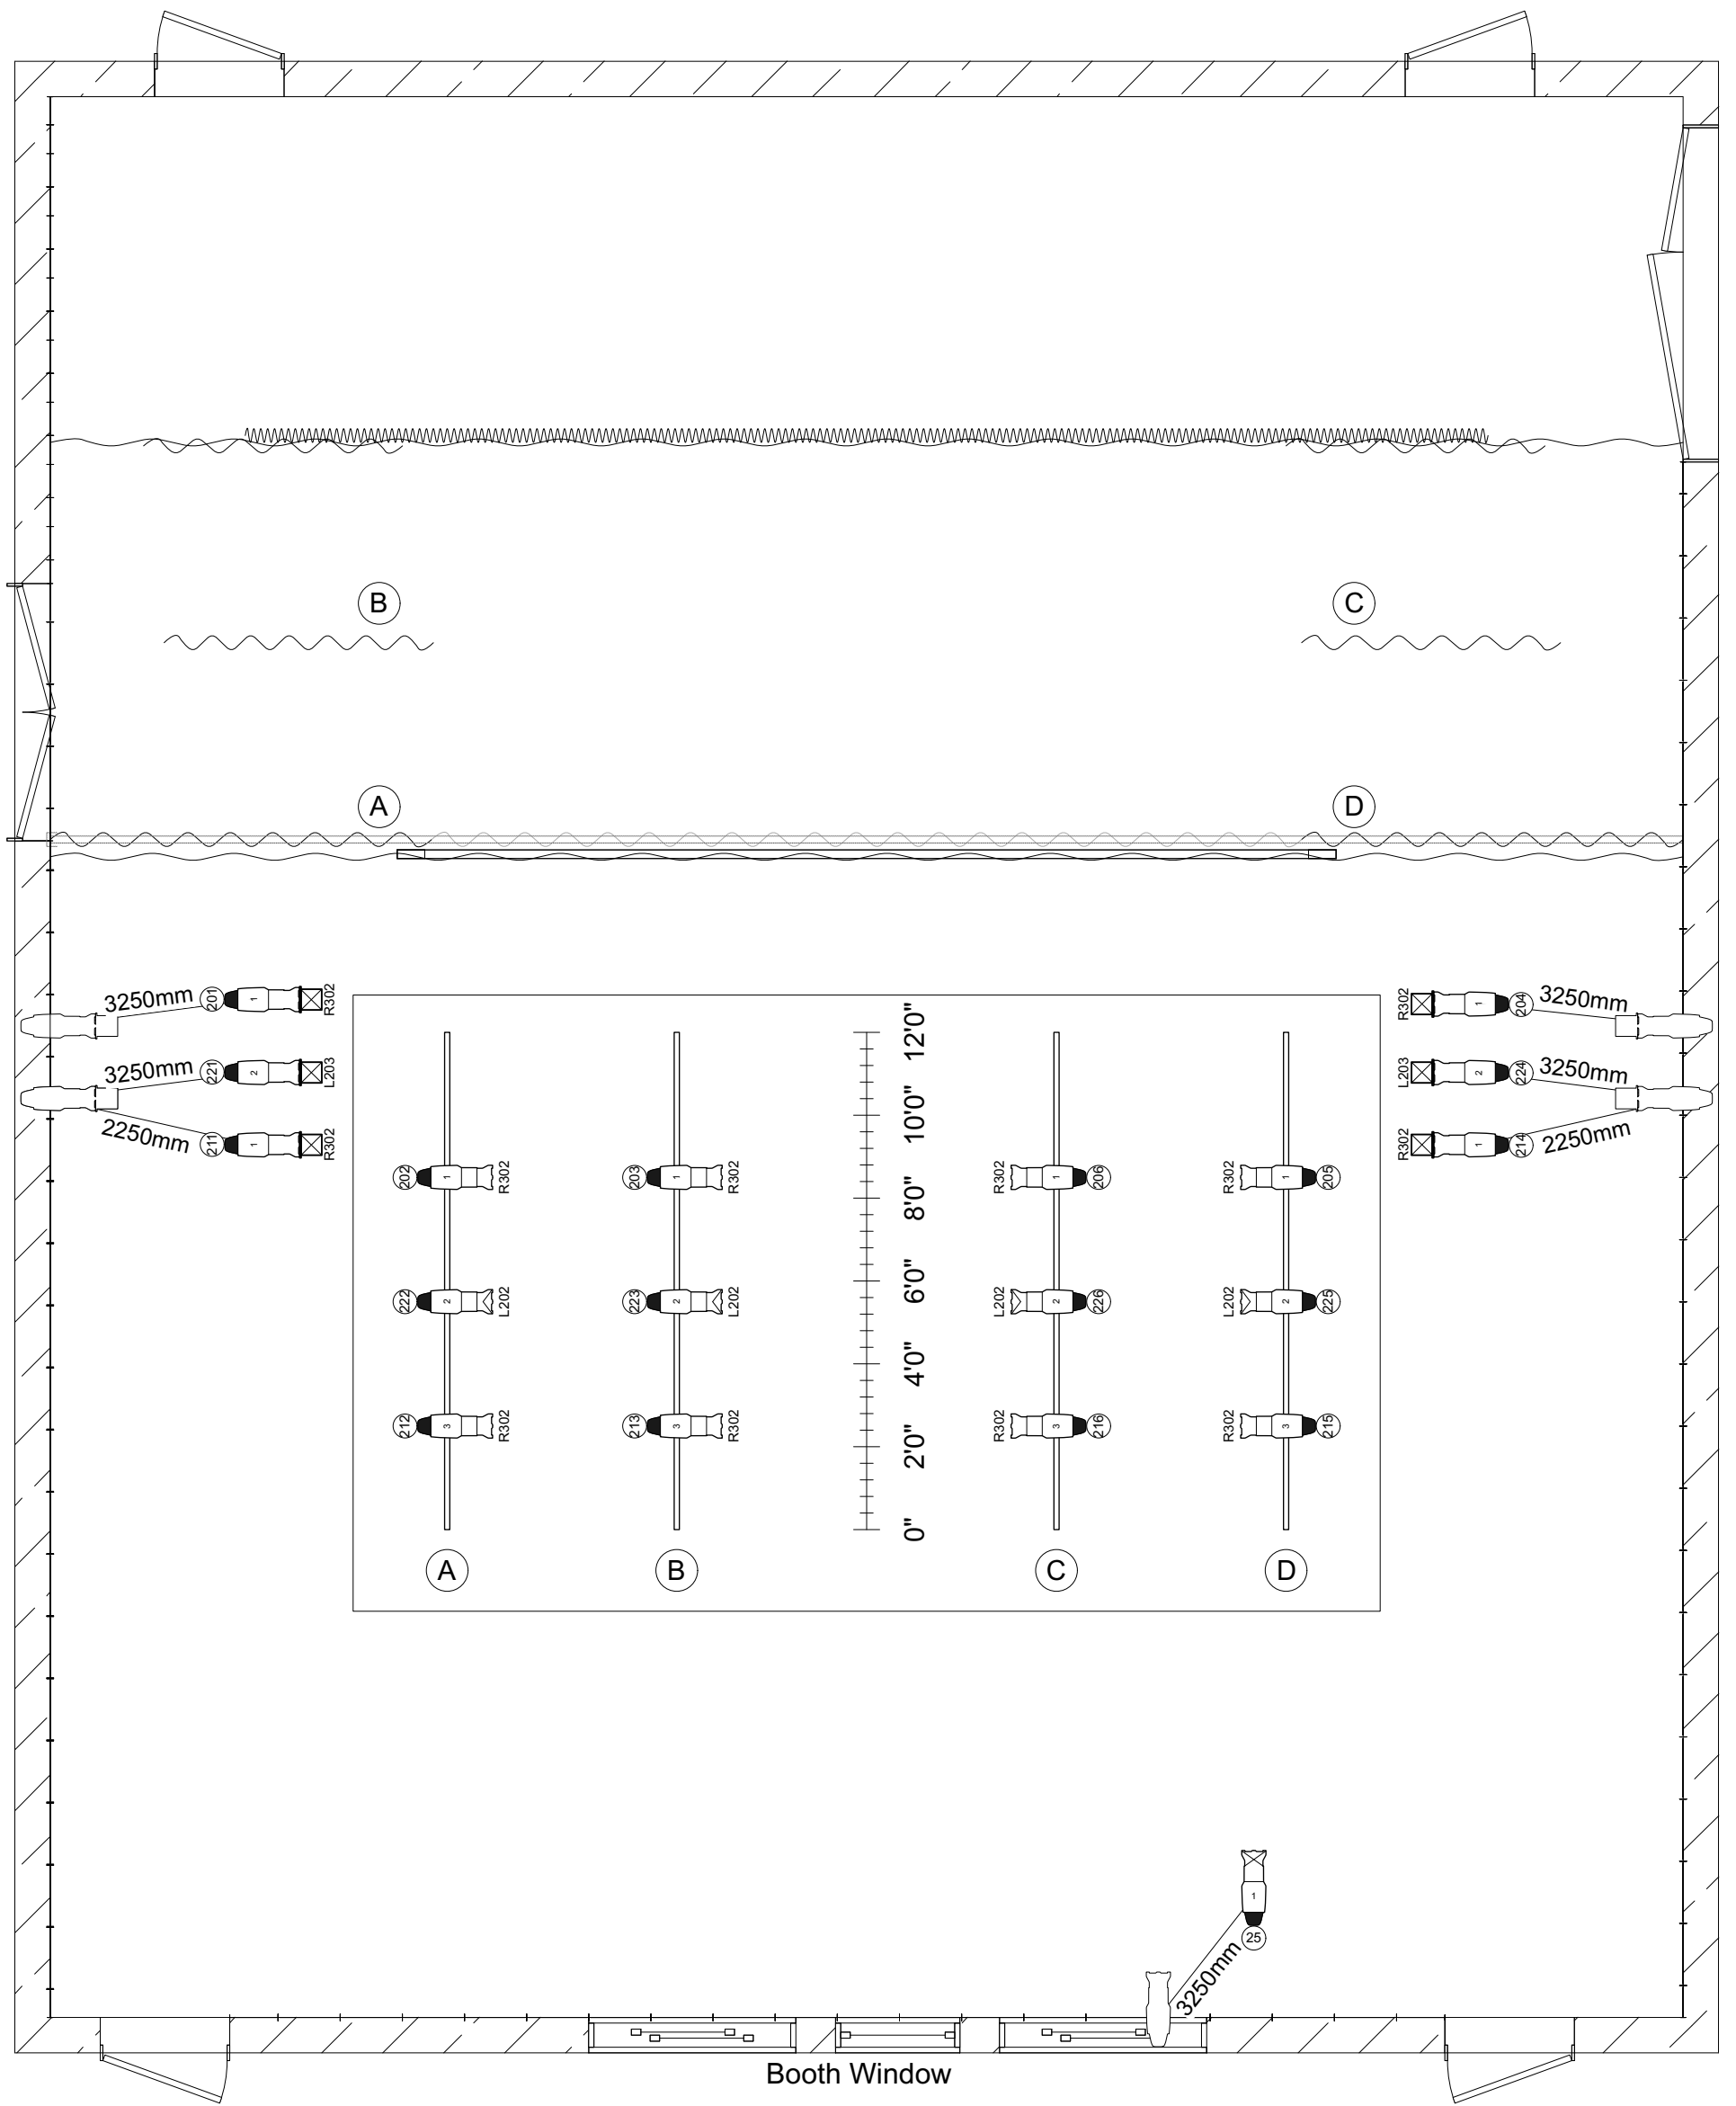

- ADJ Vizi CMY300
- Chauvet Rogue R2X Wash

Colour Summary

Color	Size	Count
L201	6.25"	1
L202	6.25"	12
L203	7.5"	5
L203	6.25"	8
R125	10.375 X 8	8
R302	6.25"	26
R302	7.5"	8
Scroller	7.5"	12

Typical

All gels have R119 except for Ch30, Ch91 thru 94 and Ch 99

QMT Presents: Funny Girl	
Grid	Date : 2023-03-26
Isabel Studio Theatre	Scale : 1:50
Director : Gemma Varty	1 OF 2
Drawn by : Duncan Gould	
Designer : Duncan Gould	
Assoc. Designer : Sara Starling	

Accessory

☒ 7.5in Half Top Hat

Light

☐ ETC Source4 19deg 750W

☐ ETC Source4 36deg 750W

☐ ETC Source4 50deg 750W

Lights on booms are attached to horizontal boom arms and aren't attached directly to the boom pipe. The height on the schematic indicates the height of the boom arm, the actual fixture will hang below that point.