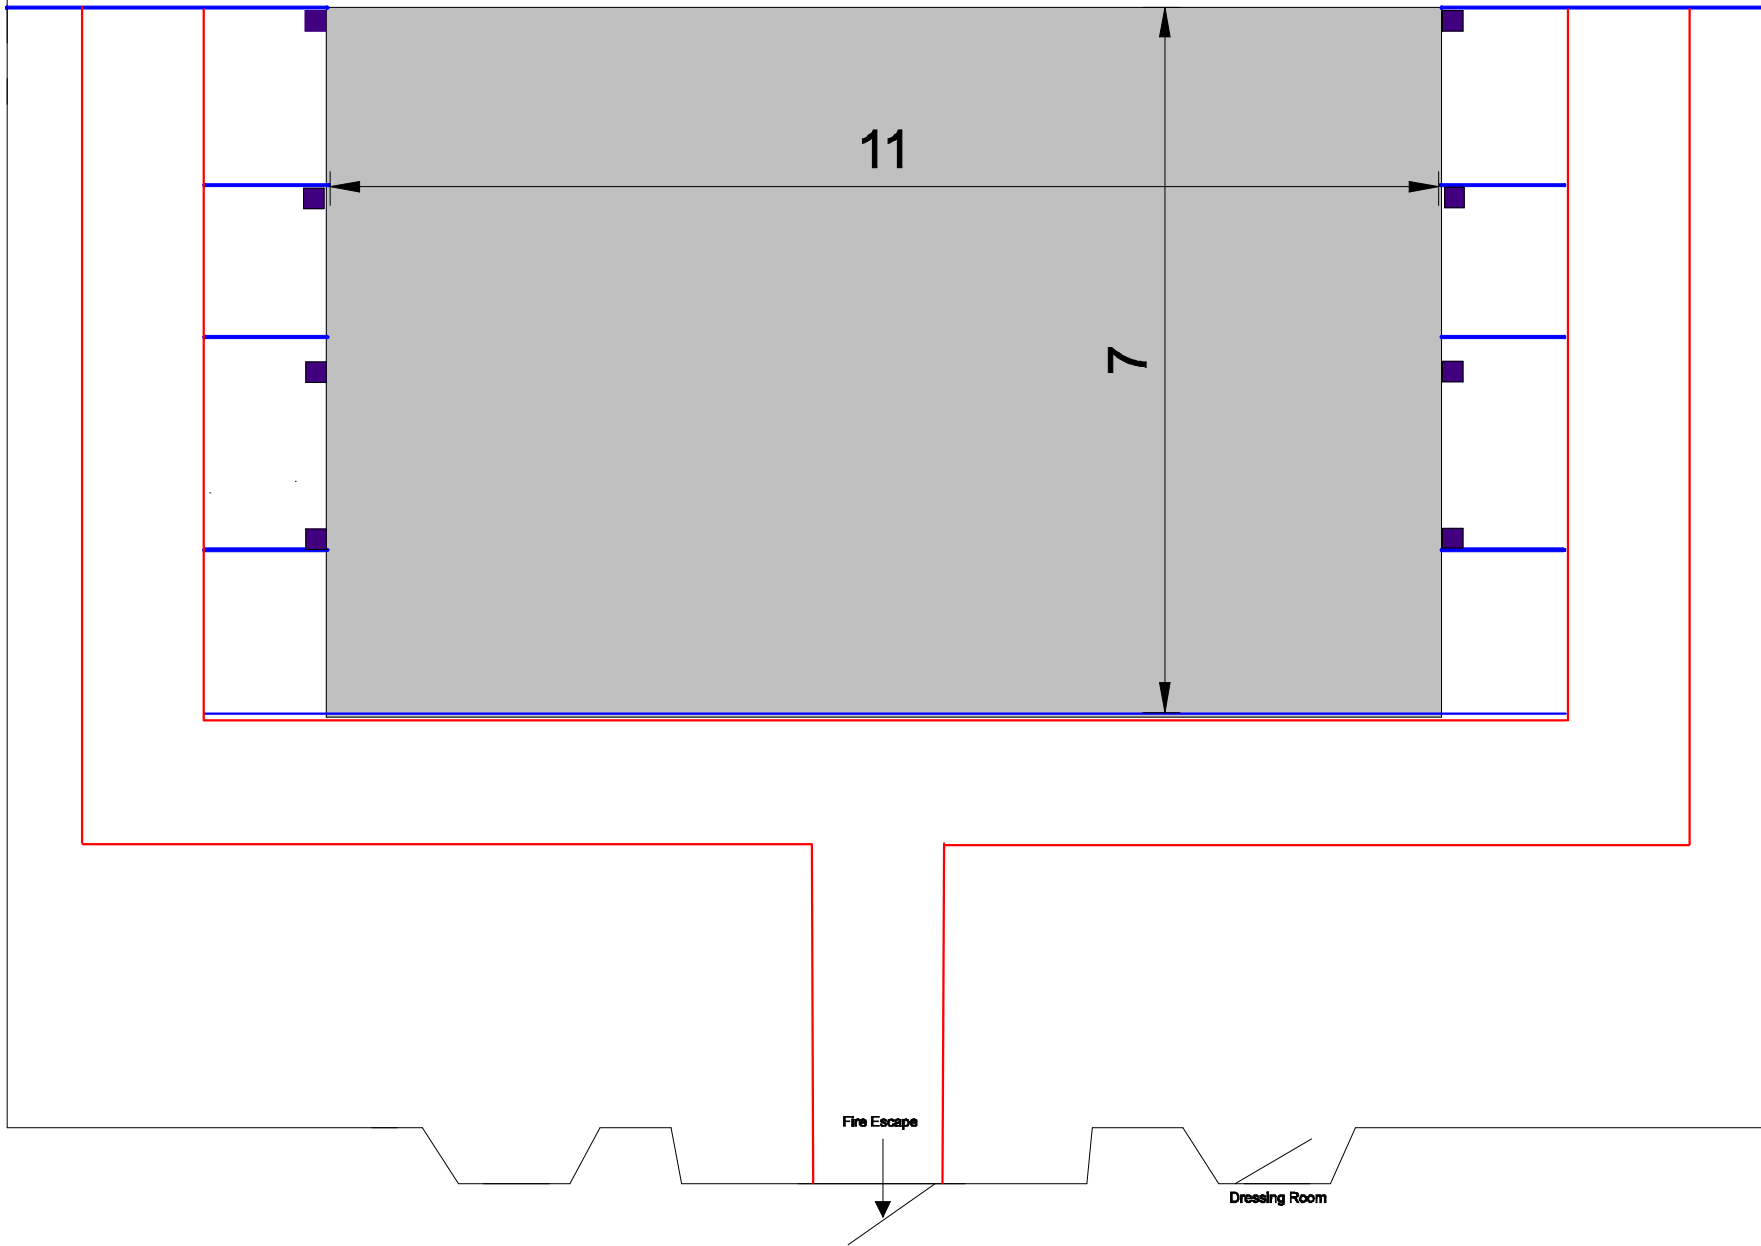

- Black Tabs
- Lighting Boom
- Please keep this area clear
- 1m

The Main House  
ZOO Southside  
Edinburgh

This is provisional  
and subject to change