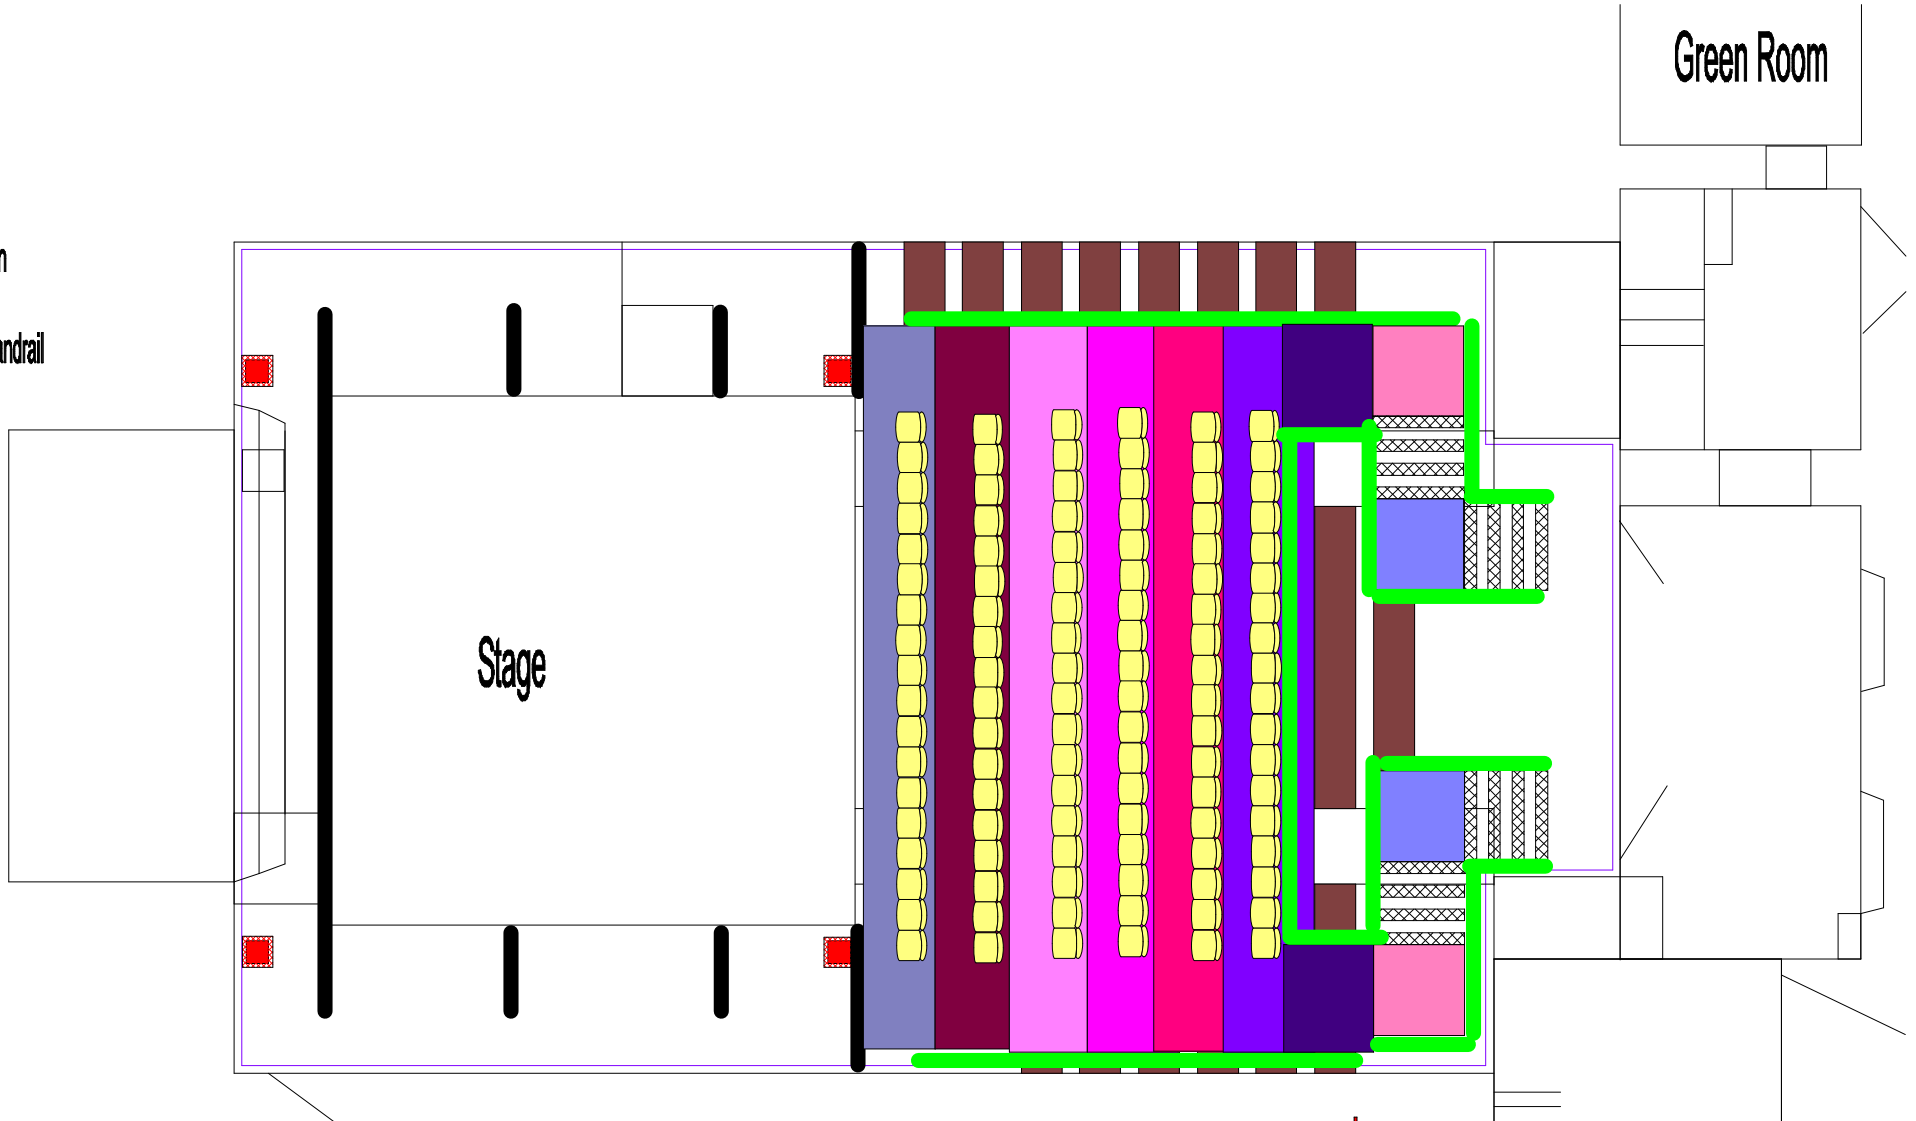

100

- Truss Leg
- One Patron
- Black Tab
- 120 cm Handrail

The Sanctuary ZOO

This Plan is provisional and subject to licensing

- Truss
- Scaffolding
- - - Performance Area

Symbol	Name
	S4 26 deg
	S4 50 deg
	1.2K Fres
	PAR64 CP62