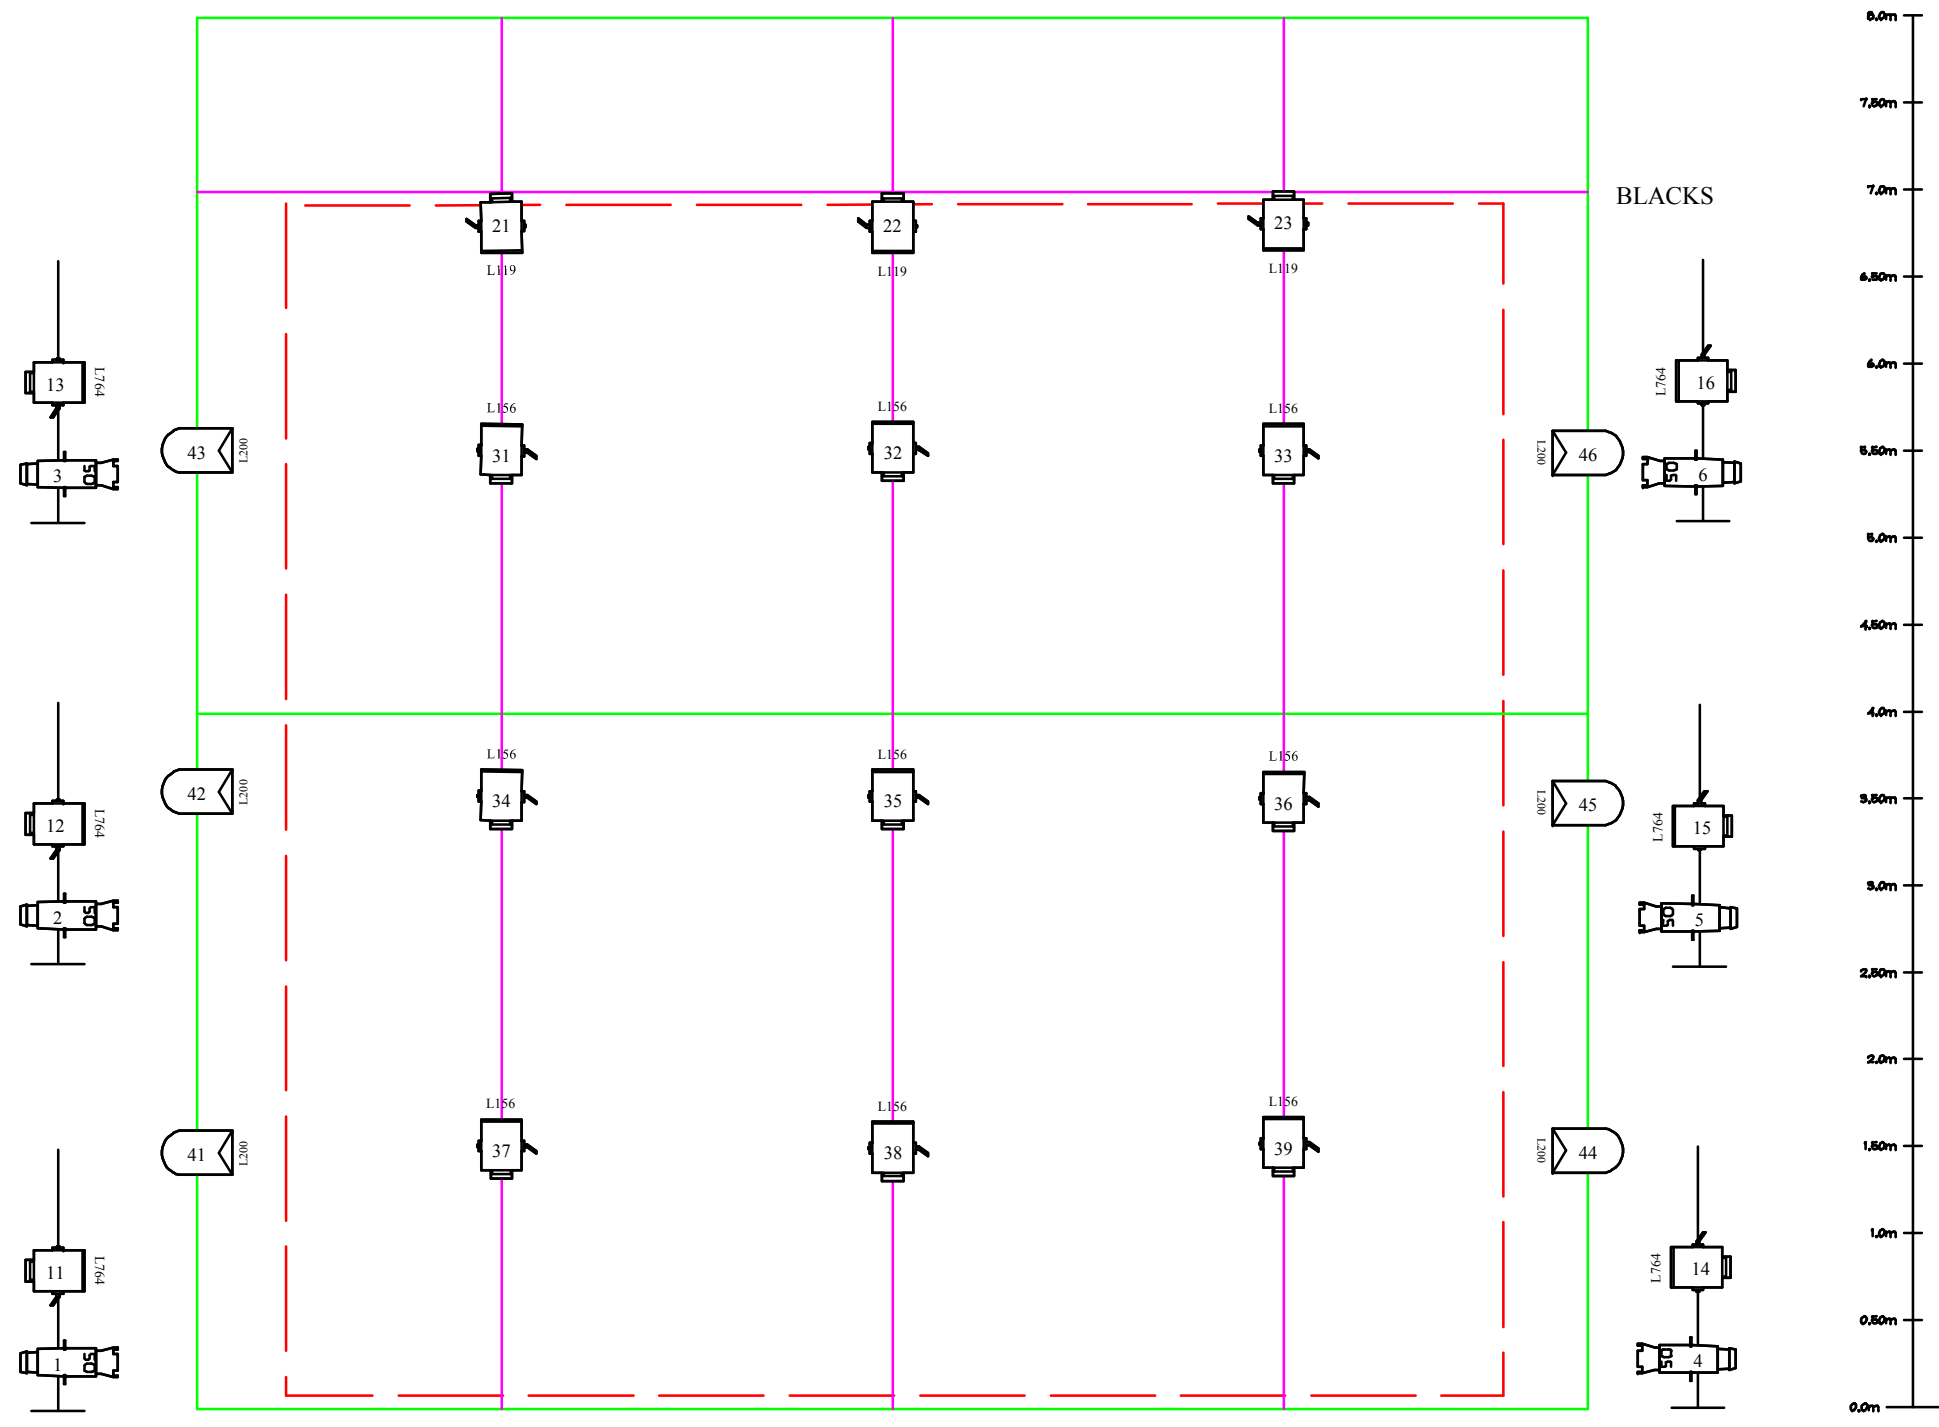

100

- Truss Leg
- One Patron
- Black Tab
- 120 cm Handrail

The Sanctuary ZOO

This Plan is provisional and subject to licensing

- Truss
- Scaffolding
- - - Performance Area

Symbol	Name
	S4 26 deg
	S4 50 deg
	1.2K Fres
	PAR64 CP62