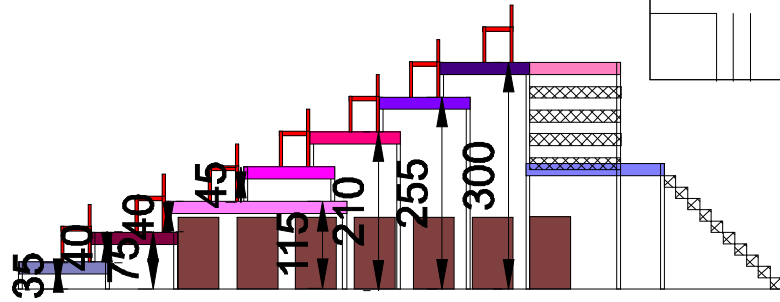

100

- Truss Leg
- One Patron
- Black Tab
- 120 cm Handrail

The Sanctuary ZOO

This Plan is provisional and subject to licensing

- Truss
- Scaffolding
- - - Performance Area

Symbol	Name
	S4 26 deg
	S4 50 deg
	1.2K Fres
	PAR64 CP62