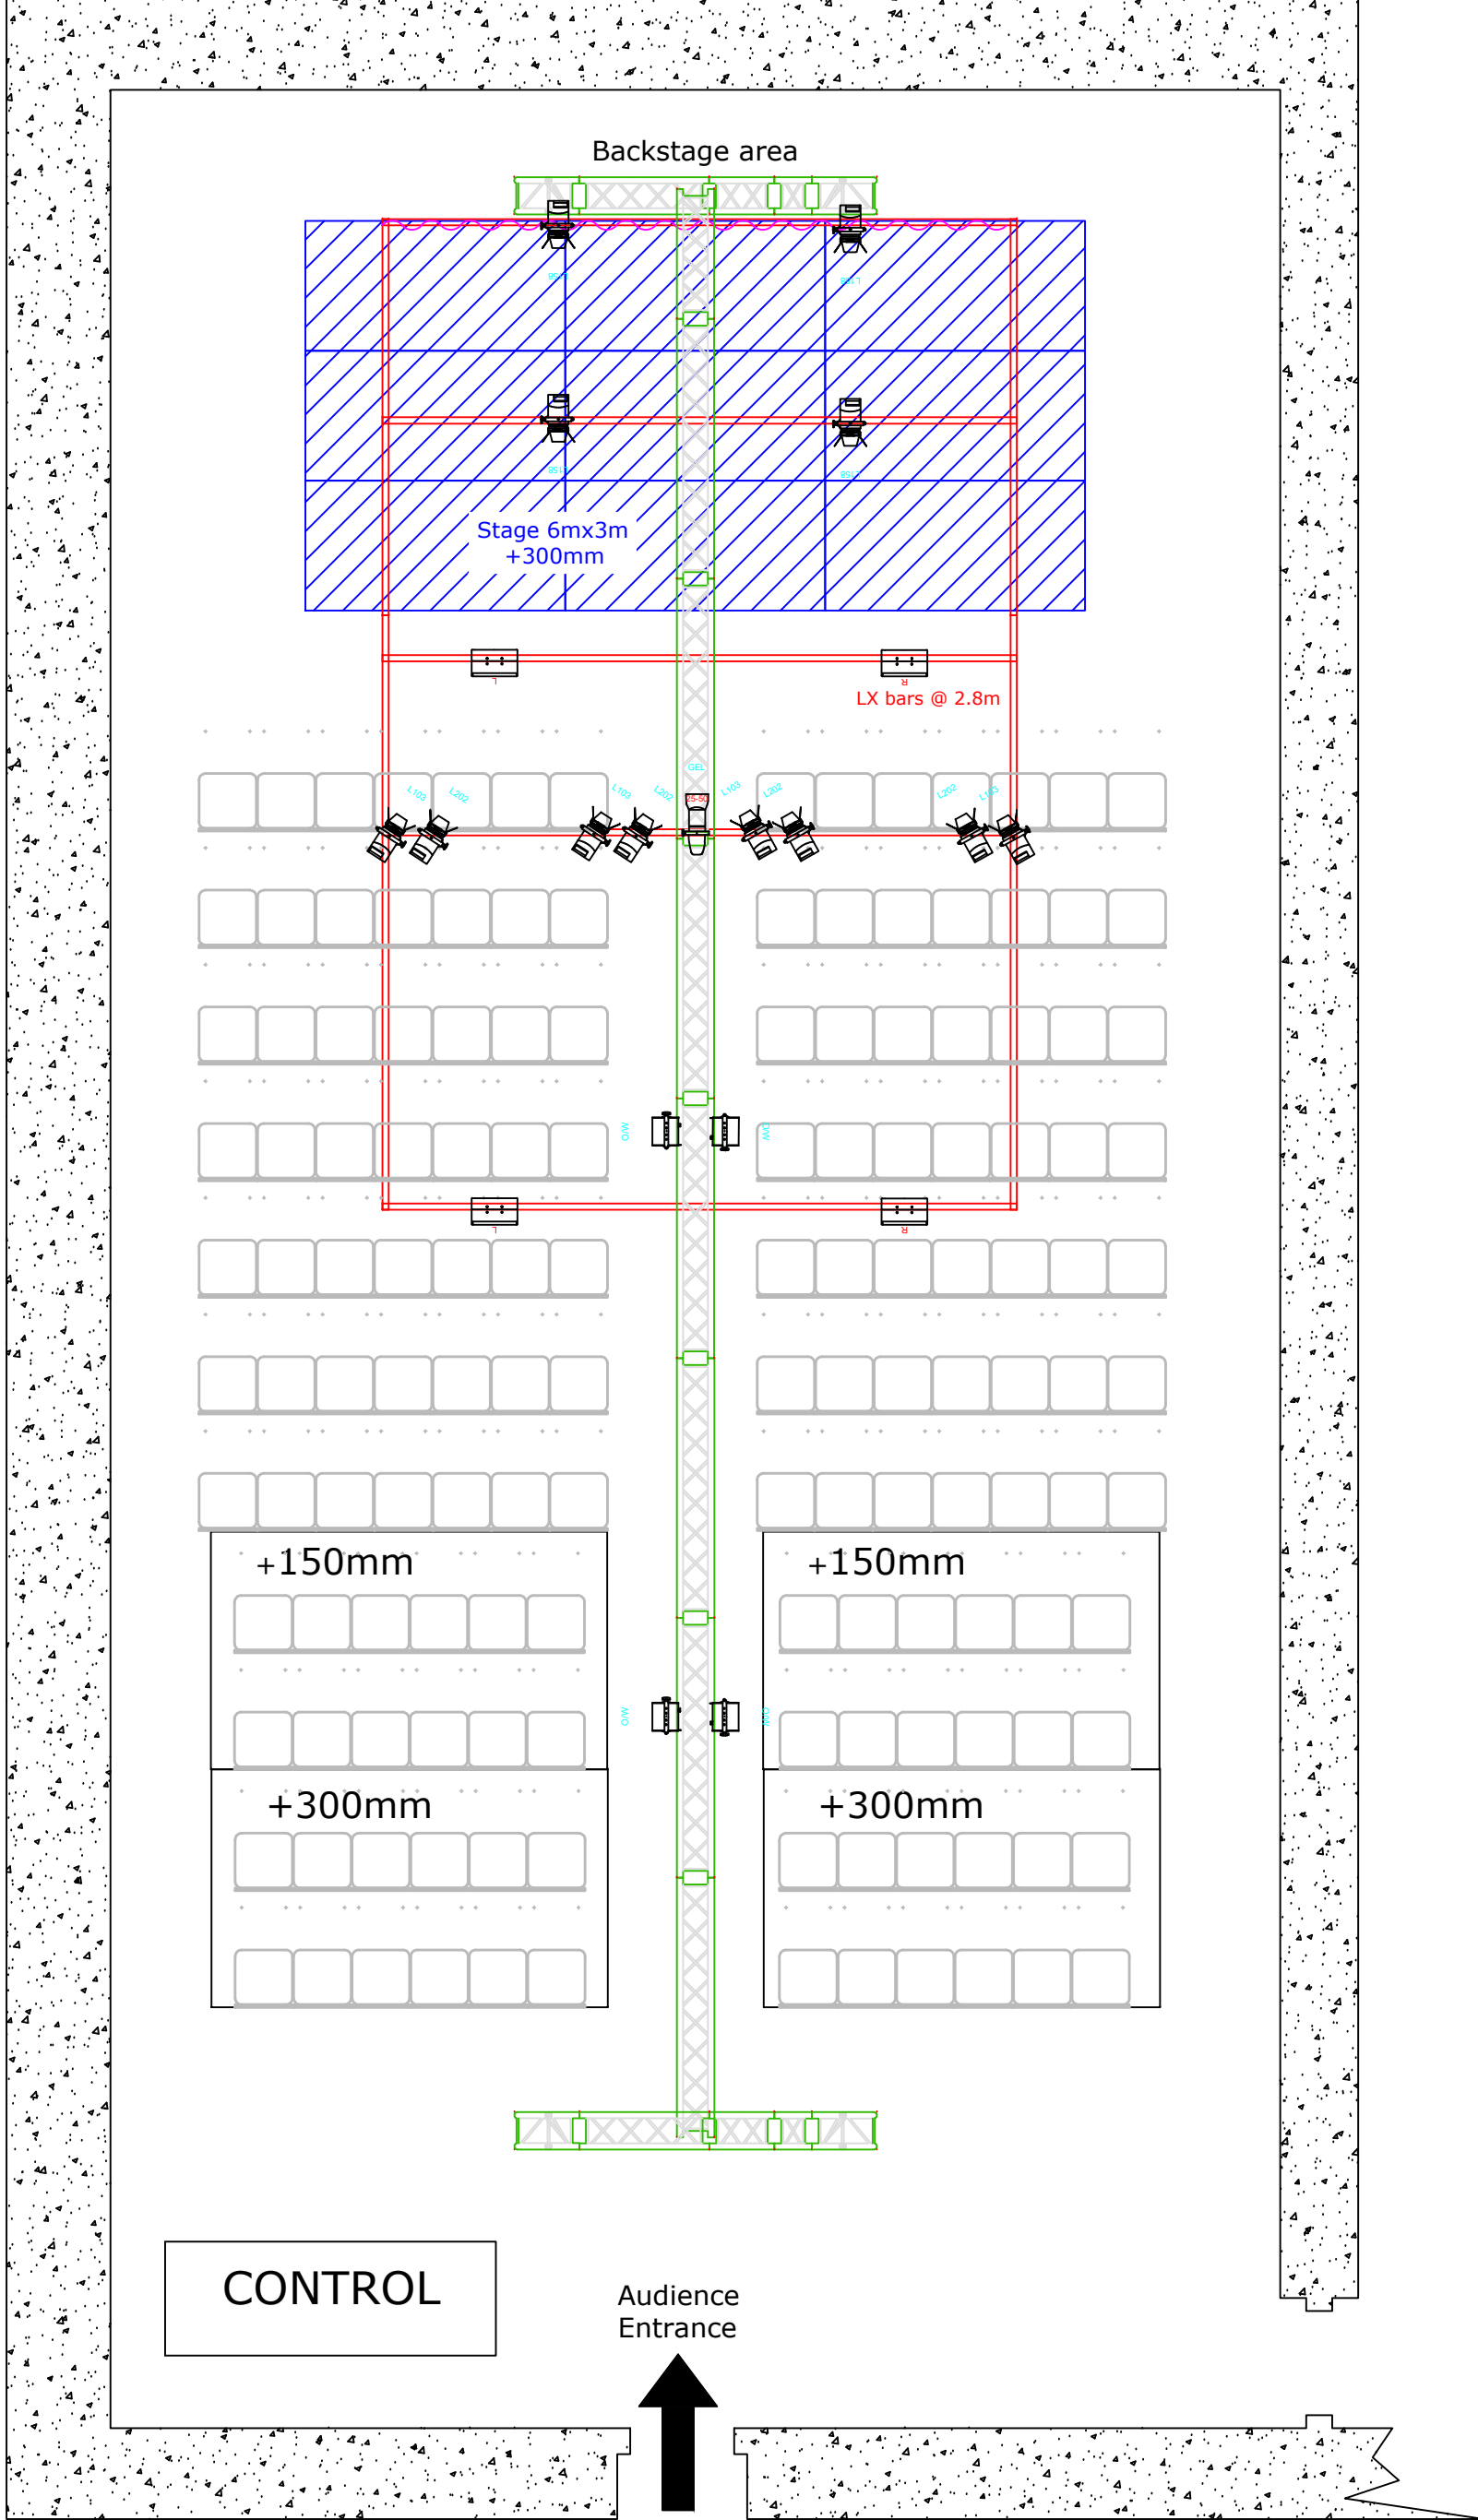

underbelly
4th Floor, 36-38 Hatton Gardens, London, EC1N 8EB
Tel 0207 307 8480 - Fax 0207 307 8481 - Web www.underbelly.co.uk

Drawing Title:
20 Fringe - Cowgate
White Belly
Venue plan

Drawing Number:
Drawing Scale:
NTS @ A3

Drawn By:
JTI

Drawing Revised:
18/02/2020

Drawing Date:
--/--/----

Notes

Key

- 650W Fresnel
- Martin Rush PAR2 5/9 ch
- D&B E3 Landscape
- Coda Flood
- Source4 jr zoom