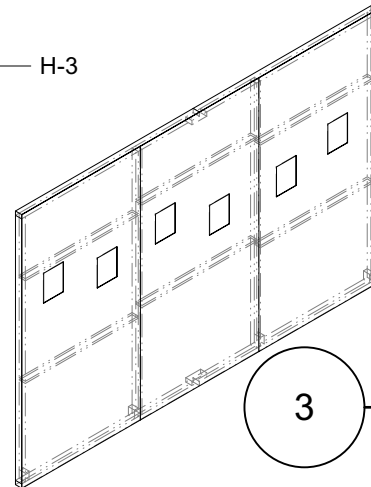

1 **Frame**
Scale: 1:20

2 **Front**
Scale: 1:40

3 **X-ray**
Scale: 1:55

Juvenis Gentleman's Guide to Love and Murder	
Highurst Wall	Date : 2022-04-28
Baby Grand	Scale : AS NOTED
Director : Tobias Partridge	1 OF 4
Designer : Duncan Gould	
Revisions :	

1 **Stone Wall Front**
Scale: 1:20

2 **Side Wall Section (x2)**
Scale: 1:25

3 **Left Isometric**
Scale: 1:50

Juvenis Gentleman's Guide to Love and Murder	
Stone Wall	Date : 2022-04-28
Baby Grand	Scale : AS NOTED
Director : Tobias Partridge	2 OF 4
Designer : Duncan Gould	
Revisions :	

1 **Front**
Scale: 1:25

2 **Top**
Scale: 1:25

4 **X-ray**
Scale: 1:25

3 **Right Isometric**
Scale: 1:25

Juvenis Gentleman's Guide to Love and Murder	
Door Thingy	Date : 2022-04-28
Baby Grand	Scale : 1:25
Director : Tobias Partridge	3 OF 4
Designer : Duncan Gould	
Revisions :	

1 **Top**
Scale: 1:20

3 **Left Isometric**
Scale: 1:25

2 **Side View**
Scale: 1:20

4 **Side View (Zoom)**
Scale: 1:4

Juvenis Gentleman's Guide to Love and Murder

Wall Panels	Date : 2022-04-28
Baby Grand	Scale : AS NOTED
Director : Tobias Partridge	4 OF 4
Designer : Duncan Gould	
Revisions :	