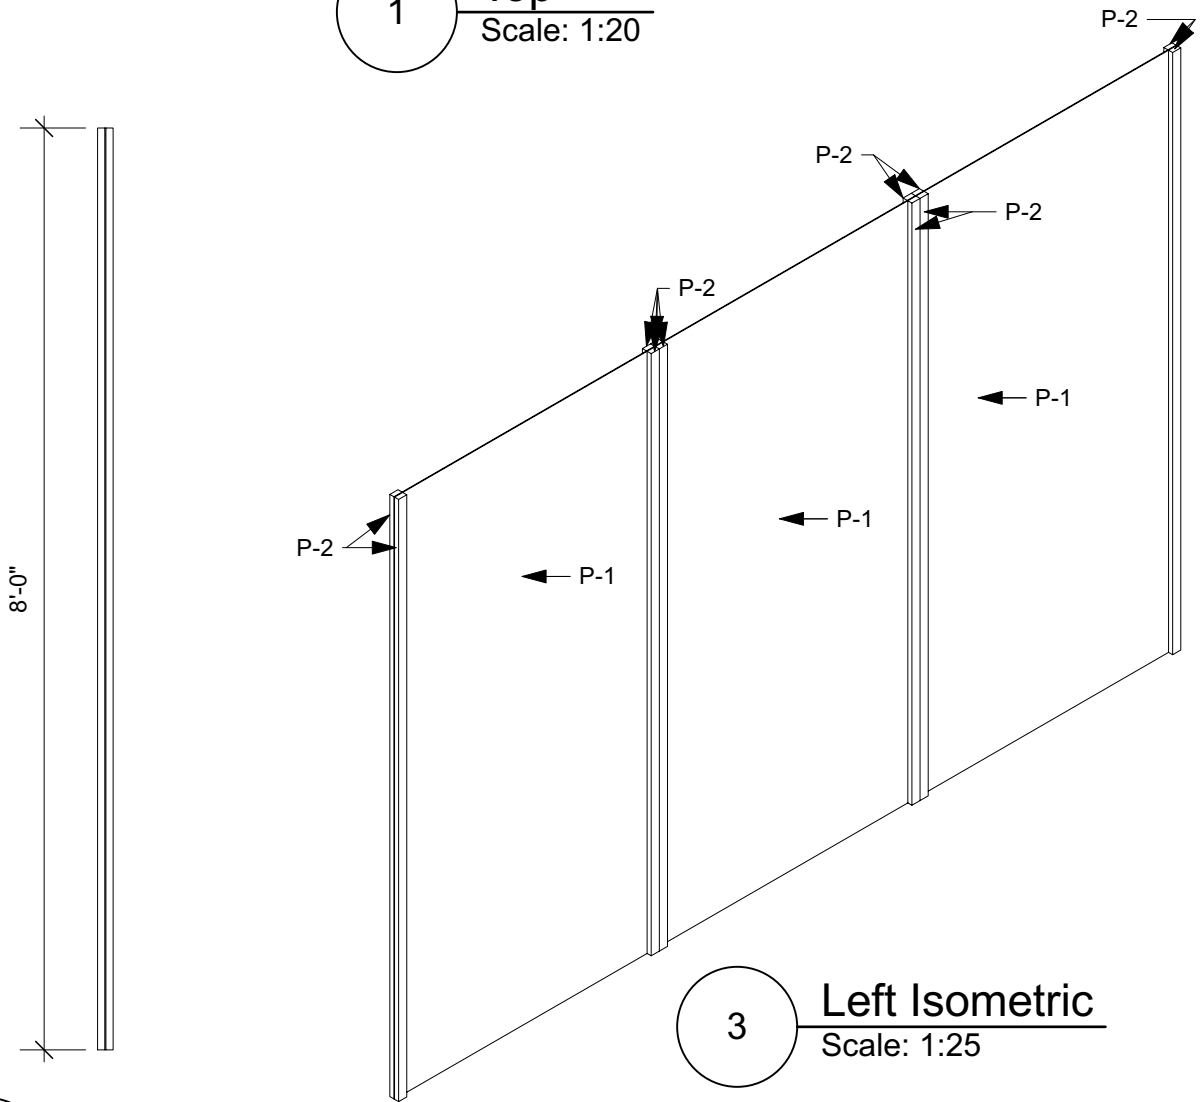

1 **Stone Wall Front**
Scale: 1:20

2 **Side Wall Section (x2)**
Scale: 1:25

3 **Left Isometric**
Scale: 1:50

Juvenis Gentleman's Guide to Love and Murder	
Stone Wall	Date : 2022-04-28
Baby Grand	Scale : AS NOTED
Director : Tobias Partridge	2 OF 4
Designer : Duncan Gould	
Revisions :	

1 **Front**
Scale: 1:25

2 **Top**
Scale: 1:25

4 **X-ray**
Scale: 1:25

3 **Right Isometric**
Scale: 1:25

Juvenis Gentleman's Guide to Love and Murder	
Door Thingy	Date : 2022-04-28
Baby Grand	Scale : 1:25
Director : Tobias Partridge	3 OF 4
Designer : Duncan Gould	
Revisions :	

1 **Top**
Scale: 1:20

3 **Left Isometric**
Scale: 1:25

2 **Side View**
Scale: 1:20

4 **Side View (Zoom)**
Scale: 1:4

Juvenis Gentleman's Guide to Love and Murder

Wall Panels	Date : 2022-04-28
Baby Grand	Scale : AS NOTED
Director : Tobias Partridge	4 OF 4
Designer : Duncan Gould	
Revisions :	