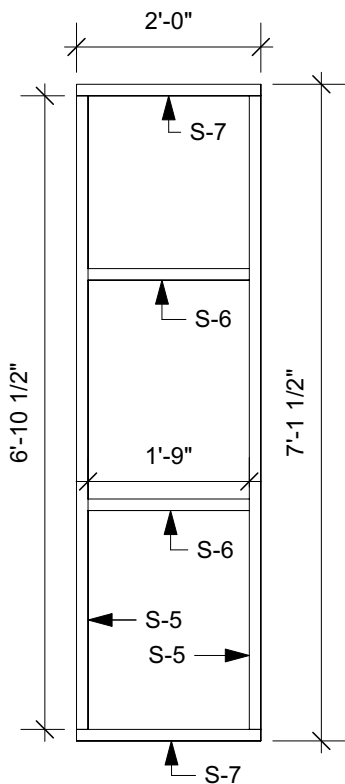

1 **Frame**
Scale: 1:20

2 **Front**
Scale: 1:40

3 **X-ray**
Scale: 1:55

Juvenis Gentleman's Guide to Love and Murder	
Highurst Wall	Date : 2022-04-28
Baby Grand	Scale : AS NOTED
Director : Tobias Partridge	1 OF 4
Designer : Duncan Gould	
Revisions :	

1 **Stone Wall Front**
Scale: 1:20

2 **Side Wall Section (x2)**
Scale: 1:25

3 **Left Isometric**
Scale: 1:50

Juvenis Gentleman's Guide to Love and Murder	
Stone Wall	Date : 2022-04-28
Baby Grand	Scale : AS NOTED
Director : Tobias Partridge	2 OF 4
Designer : Duncan Gould	
Revisions :	

1 **Front**
Scale: 1:25

2 **Top**
Scale: 1:25

4 **X-ray**
Scale: 1:25

3 **Right Isometric**
Scale: 1:25

Juvenis Gentleman's Guide to Love and Murder	
Door Thingy	Date : 2022-04-28
Baby Grand	Scale : 1:25
Director : Tobias Partridge	3 OF 4
Designer : Duncan Gould	
Revisions :	

1 **Top**
Scale: 1:20

3 **Left Isometric**
Scale: 1:25

2 **Side View**
Scale: 1:20

4 **Side View (Zoom)**
Scale: 1:4

Juvenis Gentleman's Guide to Love and Murder

Wall Panels	Date : 2022-04-28
Baby Grand	Scale : AS NOTED
Director : Tobias Partridge	4 OF 4
Designer : Duncan Gould	
Revisions :	