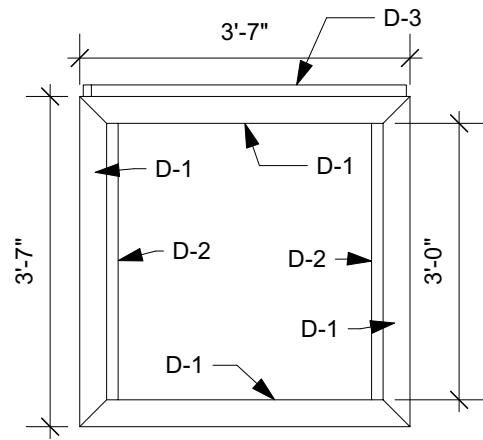

1 **Stone Wall Front**
Scale: 1:20

2 **Side Wall Section (x2)**
Scale: 1:25

3 **Left Isometric**
Scale: 1:50

Juvenis Gentleman's Guide to Love and Murder	
Stone Wall	Date : 2022-04-28
Baby Grand	Scale : AS NOTED
Director : Tobias Partridge	2 OF 4
Designer : Duncan Gould	
Revisions :	

1 **Front**
Scale: 1:25

2 **Top**
Scale: 1:25

4 **X-ray**
Scale: 1:25

3 **Right Isometric**
Scale: 1:25

Juvenis Gentleman's Guide to Love and Murder	
Door Thingy	Date : 2022-04-28
Baby Grand	Scale : 1:25
Director : Tobias Partridge	3 OF 4
Designer : Duncan Gould	
Revisions :	

1 **Top**
Scale: 1:20

3 **Left Isometric**
Scale: 1:25

2 **Side View**
Scale: 1:20

4 **Side View (Zoom)**
Scale: 1:4

Juvenis Gentleman's Guide to Love and Murder

Wall Panels	Date : 2022-04-28
Baby Grand	Scale : AS NOTED
Director : Tobias Partridge	4 OF 4
Designer : Duncan Gould	
Revisions :	