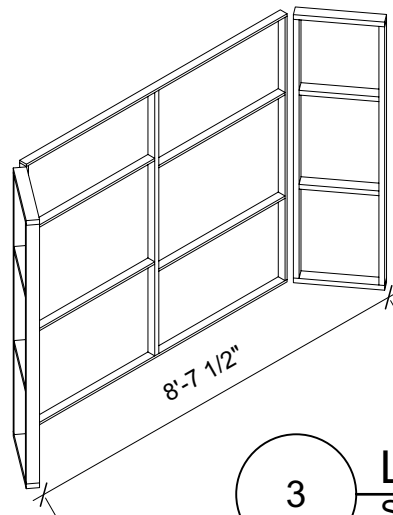

1 **Frame**
Scale: 1:20

2 **Front**
Scale: 1:40

3 **X-ray**
Scale: 1:55

Juvenis Gentleman's Guide to Love and Murder	
Highurst Wall	Date : 2022-04-28
Baby Grand	Scale : AS NOTED
Director : Tobias Partridge	1 OF 4
Designer : Duncan Gould	
Revisions :	

1 **Stone Wall Front**
Scale: 1:20

2 **Side Wall Section (x2)**
Scale: 1:25

3 **Left Isometric**
Scale: 1:50

Juvenis Gentleman's Guide to Love and Murder	
Stone Wall	Date : 2022-04-28
Baby Grand	Scale : AS NOTED
Director : Tobias Partridge	2 OF 4
Designer : Duncan Gould	
Revisions :	

1 **Front**
Scale: 1:25

2 **Top**
Scale: 1:25

4 **X-ray**
Scale: 1:25

3 **Right Isometric**
Scale: 1:25

Juvenis Gentleman's Guide to Love and Murder	
Door Thingy	Date : 2022-04-28
Baby Grand	Scale : 1:25
Director : Tobias Partridge	3 OF 4
Designer : Duncan Gould	
Revisions :	

1 **Top**
Scale: 1:20

3 **Left Isometric**
Scale: 1:25

2 **Side View**
Scale: 1:20

4 **Side View (Zoom)**
Scale: 1:4

Juvenis Gentleman's Guide to Love and Murder

Wall Panels	Date : 2022-04-28
Baby Grand	Scale : AS NOTED
Director : Tobias Partridge	4 OF 4
Designer : Duncan Gould	
Revisions :	