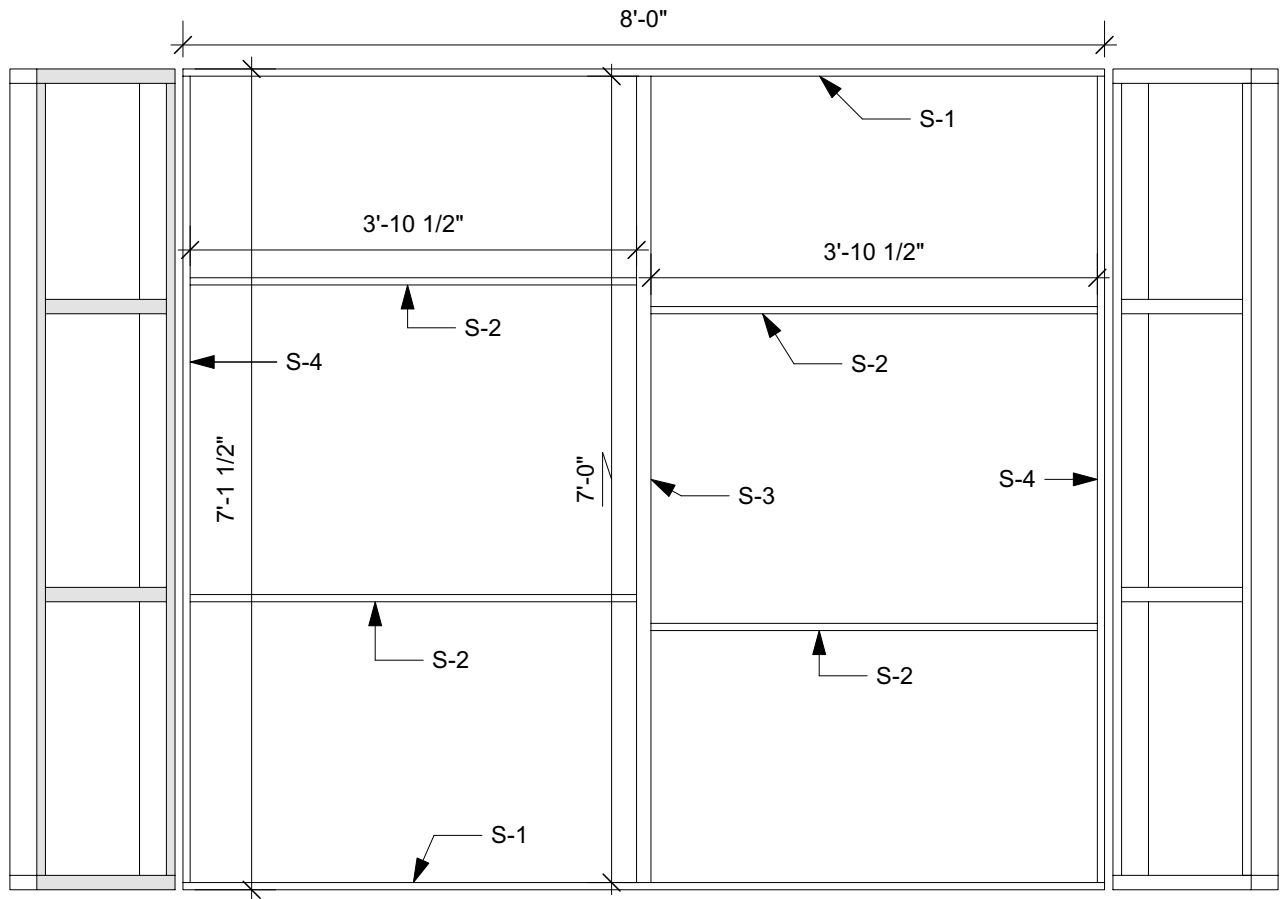

1 **Frame**
Scale: 1:20

2 **Front**
Scale: 1:40

3 **X-ray**
Scale: 1:55

Juvenis Gentleman's Guide to Love and Murder	
Highurst Wall	Date : 2022-04-28
Baby Grand	Scale : AS NOTED
Director : Tobias Partridge	1 OF 4
Designer : Duncan Gould	
Revisions :	

1 **Stone Wall Front**
Scale: 1:20

2 **Side Wall Section (x2)**
Scale: 1:25

3 **Left Isometric**
Scale: 1:50

Juvenis Gentleman's Guide to Love and Murder	
Stone Wall	Date : 2022-04-28
Baby Grand	Scale : AS NOTED
Director : Tobias Partridge	2 OF 4
Designer : Duncan Gould	
Revisions :	

1 **Front**
Scale: 1:25

2 **Top**
Scale: 1:25

4 **X-ray**
Scale: 1:25

3 **Right Isometric**
Scale: 1:25

Juvenis Gentleman's Guide to Love and Murder	
Door Thingy	Date : 2022-04-28
Baby Grand	Scale : 1:25
Director : Tobias Partridge	3 OF 4
Designer : Duncan Gould	
Revisions :	

1 **Top**
Scale: 1:20

3 **Left Isometric**
Scale: 1:25

2 **Side View**
Scale: 1:20

4 **Side View (Zoom)**
Scale: 1:4

Juvenis Gentleman's Guide to Love and Murder

Wall Panels	Date : 2022-04-28
Baby Grand	Scale : AS NOTED
Director : Tobias Partridge	4 OF 4
Designer : Duncan Gould	
Revisions :	