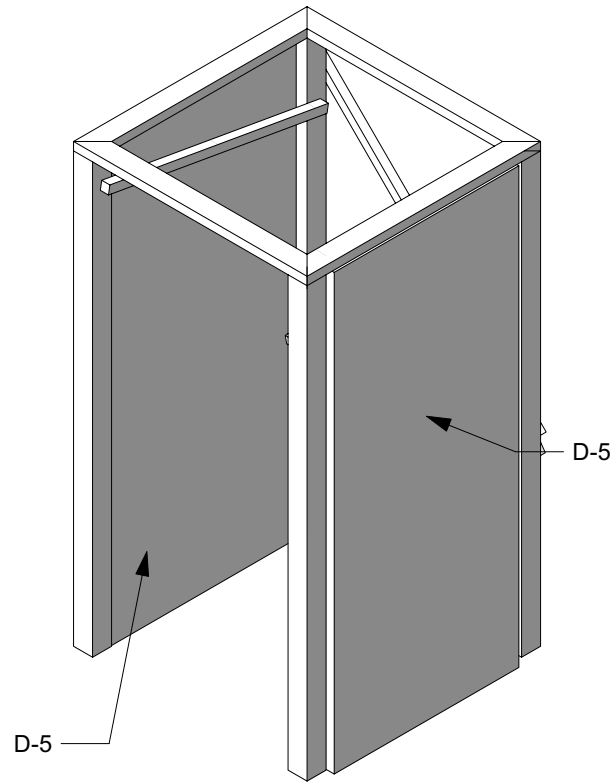

1 **Stone Wall Front**
Scale: 1:20

2 **Side Wall Section (x2)**
Scale: 1:25

3 **Left Isometric**
Scale: 1:50

Juvenis Gentleman's Guide to Love and Murder	
Stone Wall	Date : 2022-04-28
Baby Grand	Scale : AS NOTED
Director : Tobias Partridge	2 OF 4
Designer : Duncan Gould	
Revisions :	

1 **Front**
Scale: 1:25

2 **Top**
Scale: 1:25

4 **X-ray**
Scale: 1:25

3 **Right Isometric**
Scale: 1:25

Juvenis Gentleman's Guide to Love and Murder	
Door Thingy	Date : 2022-04-28
Baby Grand	Scale : 1:25
Director : Tobias Partridge	3 OF 4
Designer : Duncan Gould	
Revisions :	

1 **Top**
Scale: 1:20

3 **Left Isometric**
Scale: 1:25

2 **Side View**
Scale: 1:20

4 **Side View (Zoom)**
Scale: 1:4

Juvenis Gentleman's Guide to Love and Murder

Wall Panels	Date : 2022-04-28
Baby Grand	Scale : AS NOTED
Director : Tobias Partridge	4 OF 4
Designer : Duncan Gould	
Revisions :	