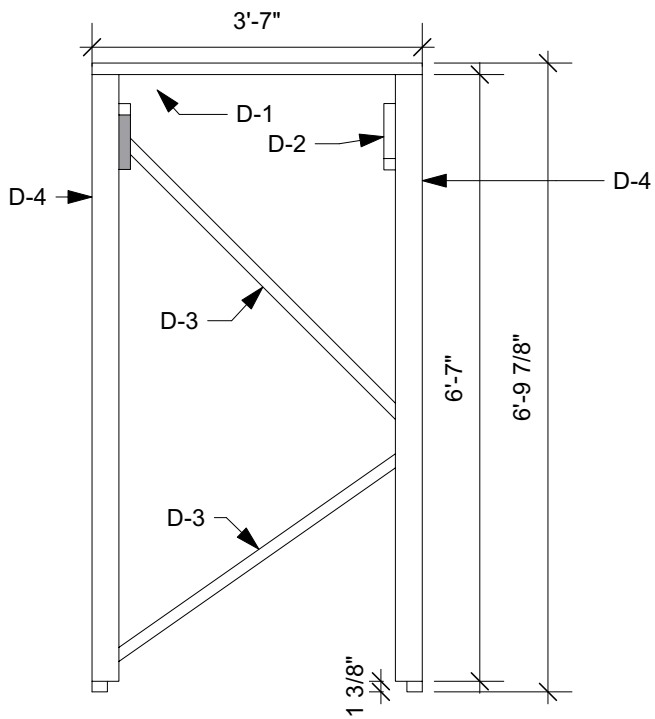

1 **Stone Wall Front**
Scale: 1:20

2 **Side Wall Section (x2)**
Scale: 1:25

3 **Left Isometric**
Scale: 1:50

Juvenis Gentleman's Guide to Love and Murder	
Stone Wall	Date : 2022-04-28
Baby Grand	Scale : AS NOTED
Director : Tobias Partridge	2 OF 4
Designer : Duncan Gould	
Revisions :	

1 **Front**
Scale: 1:25

2 **Top**
Scale: 1:25

4 **X-ray**
Scale: 1:25

3 **Right Isometric**
Scale: 1:25

Juvenis Gentleman's Guide to Love and Murder	
Door Thingy	Date : 2022-04-28
Baby Grand	Scale : 1:25
Director : Tobias Partridge	3 OF 4
Designer : Duncan Gould	
Revisions :	

1 **Top**
Scale: 1:20

3 **Left Isometric**
Scale: 1:25

2 **Side View**
Scale: 1:20

4 **Side View (Zoom)**
Scale: 1:4

Juvenis Gentleman's Guide to Love and Murder

Wall Panels	Date : 2022-04-28
Baby Grand	Scale : AS NOTED
Director : Tobias Partridge	4 OF 4
Designer : Duncan Gould	
Revisions :	