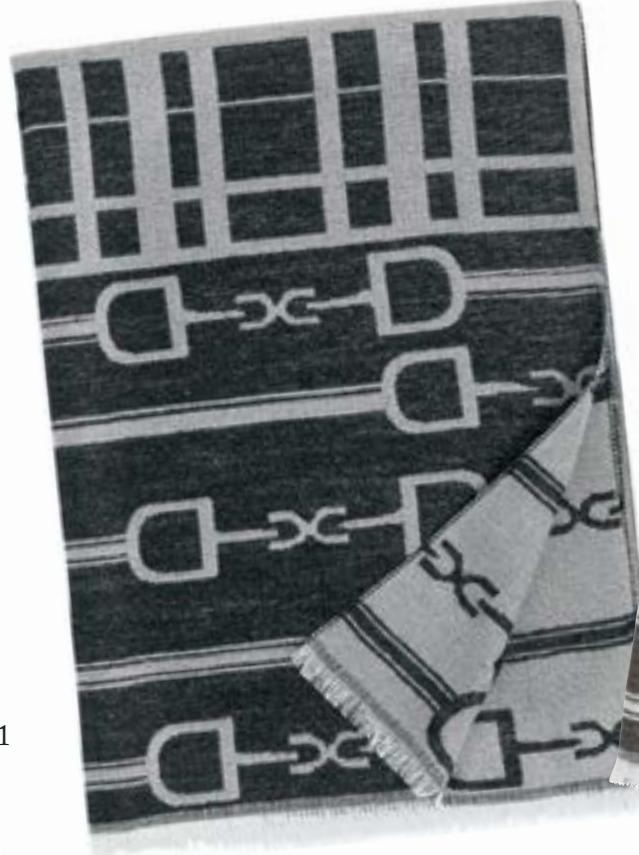

# AWST International

Fall 2022-Spring 2023

1

2

Classic Snaffle Bit Shawls

Soft acrylic with the look and feel of cashmere.

75" x 26.5" Hand wash.

MSRP \$39.99