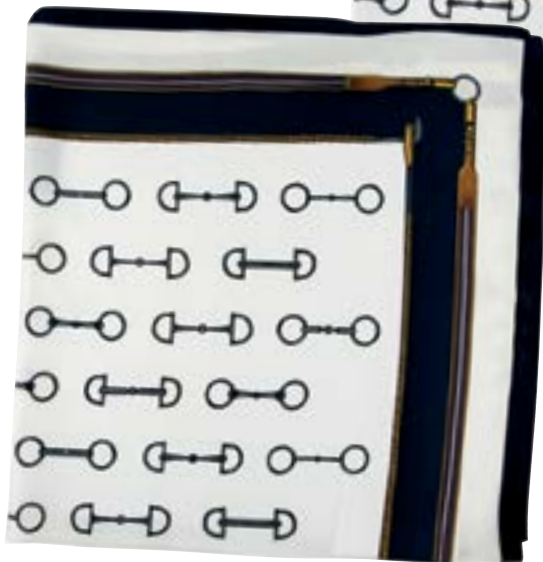

7

Snaffle Bit satin polyester scarves.

28" x 28" MSRP \$14.99

- 1. 63-GG1643-NA – Navy
- 2. 63-GG1643-GO – Gold
- 3. 63-GG1643-PI – Pink
- 4. 63-GG1643-RD – Red

2

1

3

4