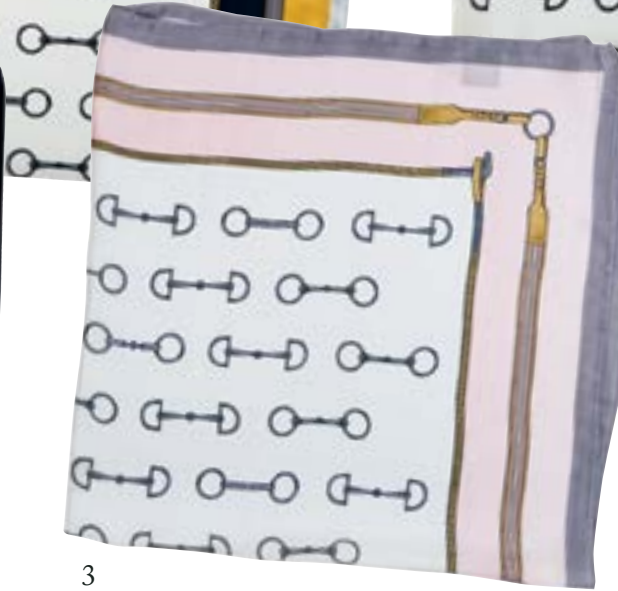

7

Snaffle Bit satin polyester scarves.

28" x 28" MSRP \$14.99

- 1. 63-GG1643-NA – Navy
- 2. 63-GG1643-GO – Gold
- 3. 63-GG1643-PI – Pink
- 4. 63-GG1643-RD – Red

2

1

3

4