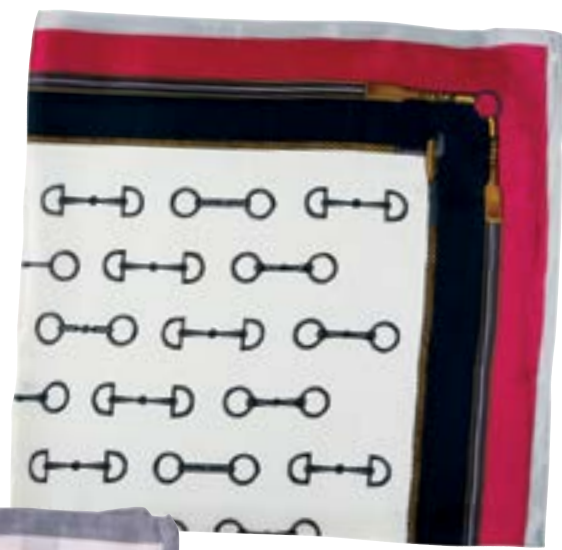

7

Snaffle Bit satin polyester scarves.

28" x 28" MSRP \$14.99

- 1. 63-GG1643-NA – Navy
- 2. 63-GG1643-GO – Gold
- 3. 63-GG1643-PI – Pink
- 4. 63-GG1643-RD – Red

2

1

3

4