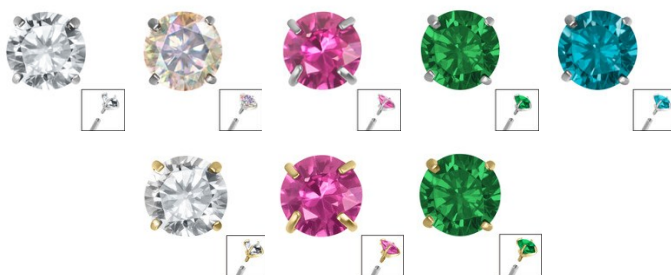

LOBE PIERCING & JEWELLERY

Standard Labrets

Single Lobe = £15
Double Lobes = £25

3mm Gem Ball Labrets

Single Lobe = £20
Double Lobes = £35

3mm Claw Gem Labrets

Single Lobe = £21.50
Double Lobes = £38

4mm Claw Gem Labrets

Single Lobe = £22.50
Double Lobes = £40

Saline Solution = £6

Scorpion Piercings