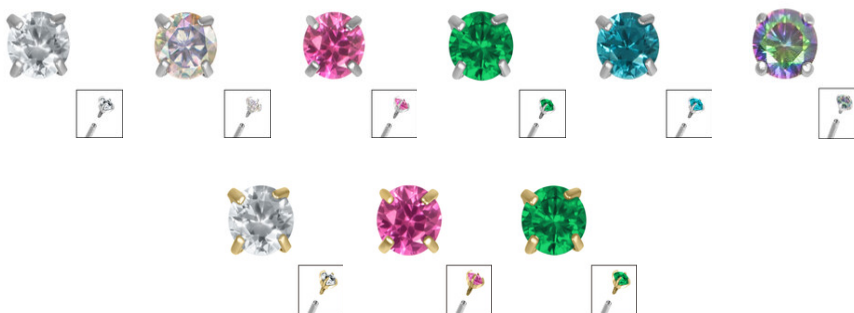

LOBE PIERCING & JEWELLERY

Standard Labrets

Single Lobe = £15
Double Lobes = £25

3mm Gem Ball Labrets

Single Lobe = £20
Double Lobes = £35

3mm Claw Gem Labrets

Single Lobe = £21.50
Double Lobes = £38

4mm Claw Gem Labrets

Single Lobe = £22.50
Double Lobes = £40

Saline Solution = £6

Scorpion Piercings