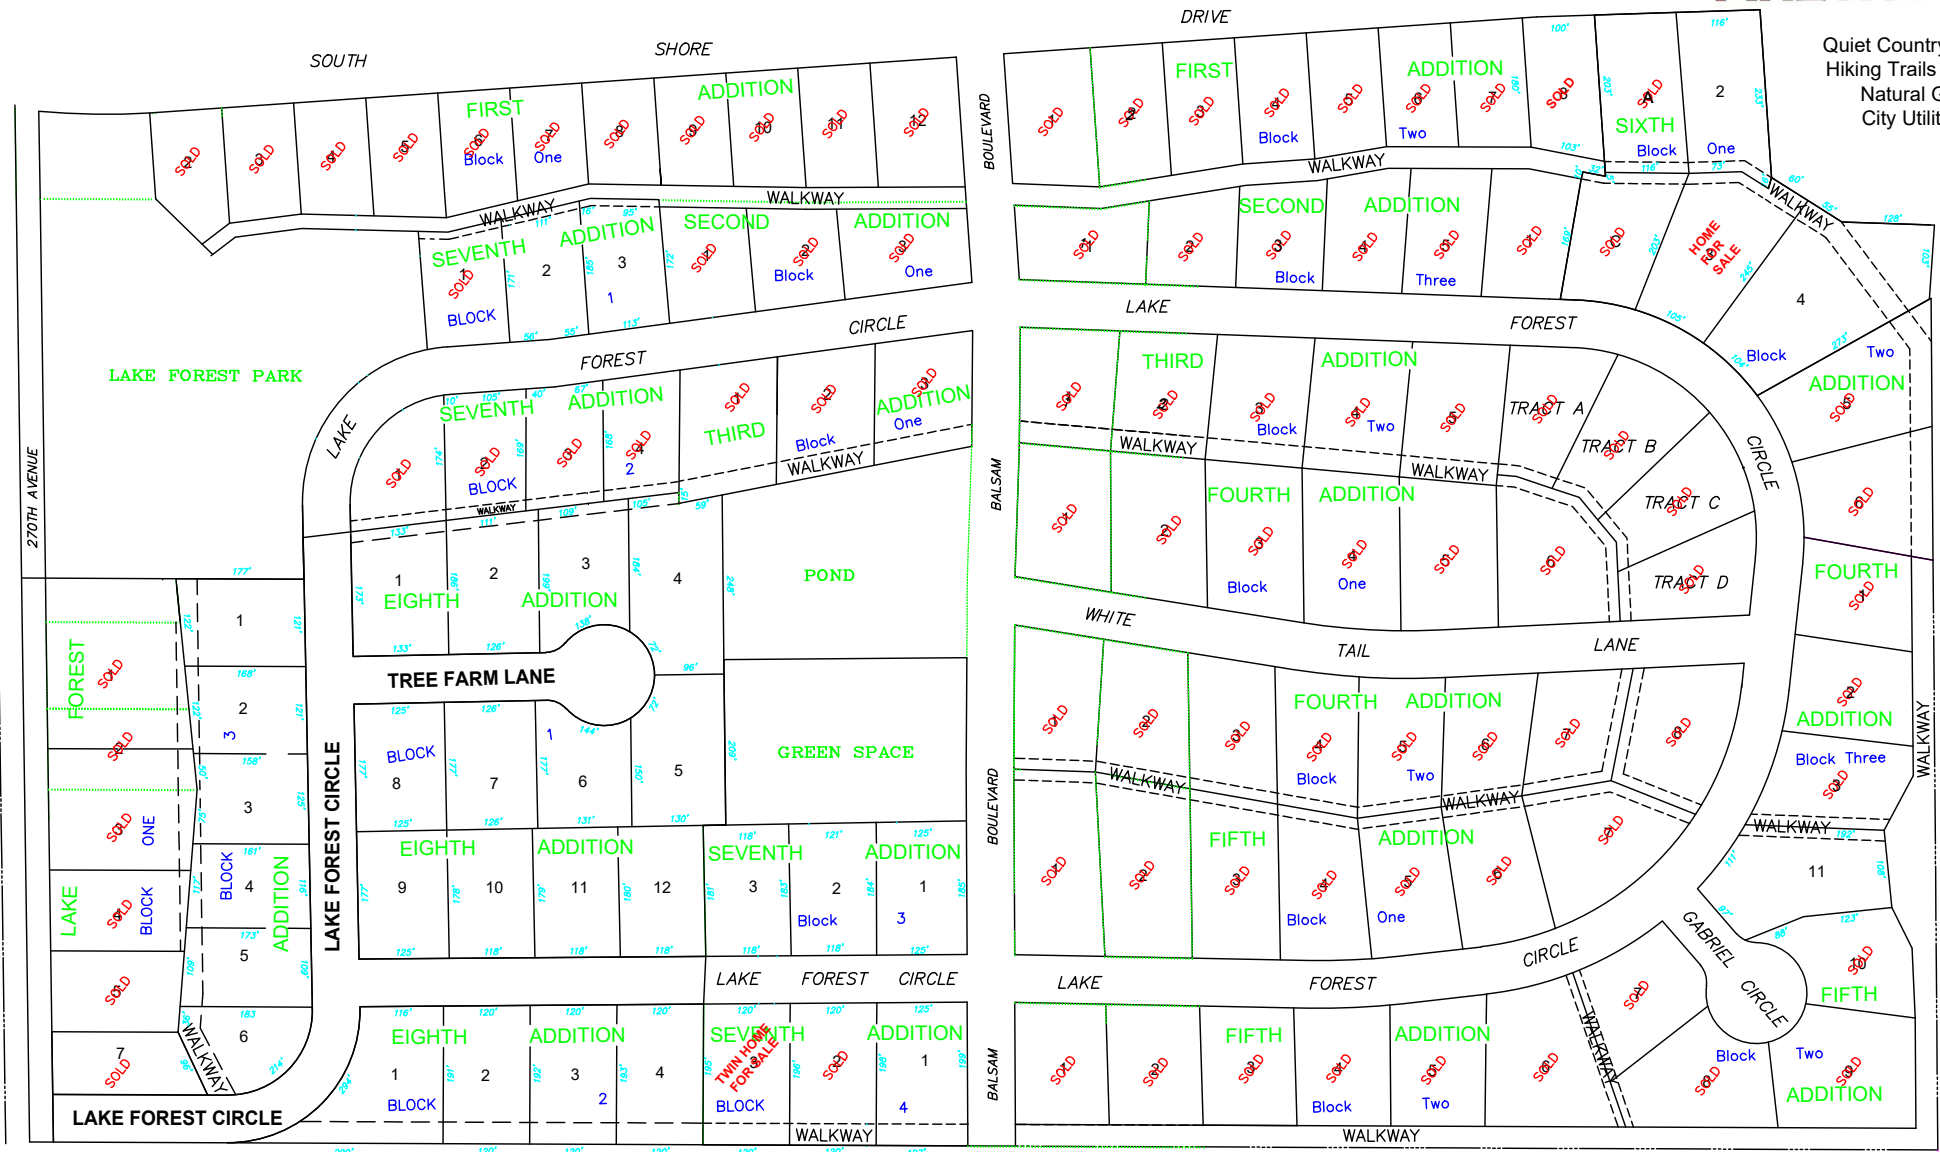

A Planned Residential Community on South Shore Drive of Big Detroit Lake

Quiet Country Living
Hiking Trails & Park
Natural Gas
City Utilities

Marty and Mary Solmon
developers-builders
(218)849-8787 (218)850-8715

SUMMER 2021