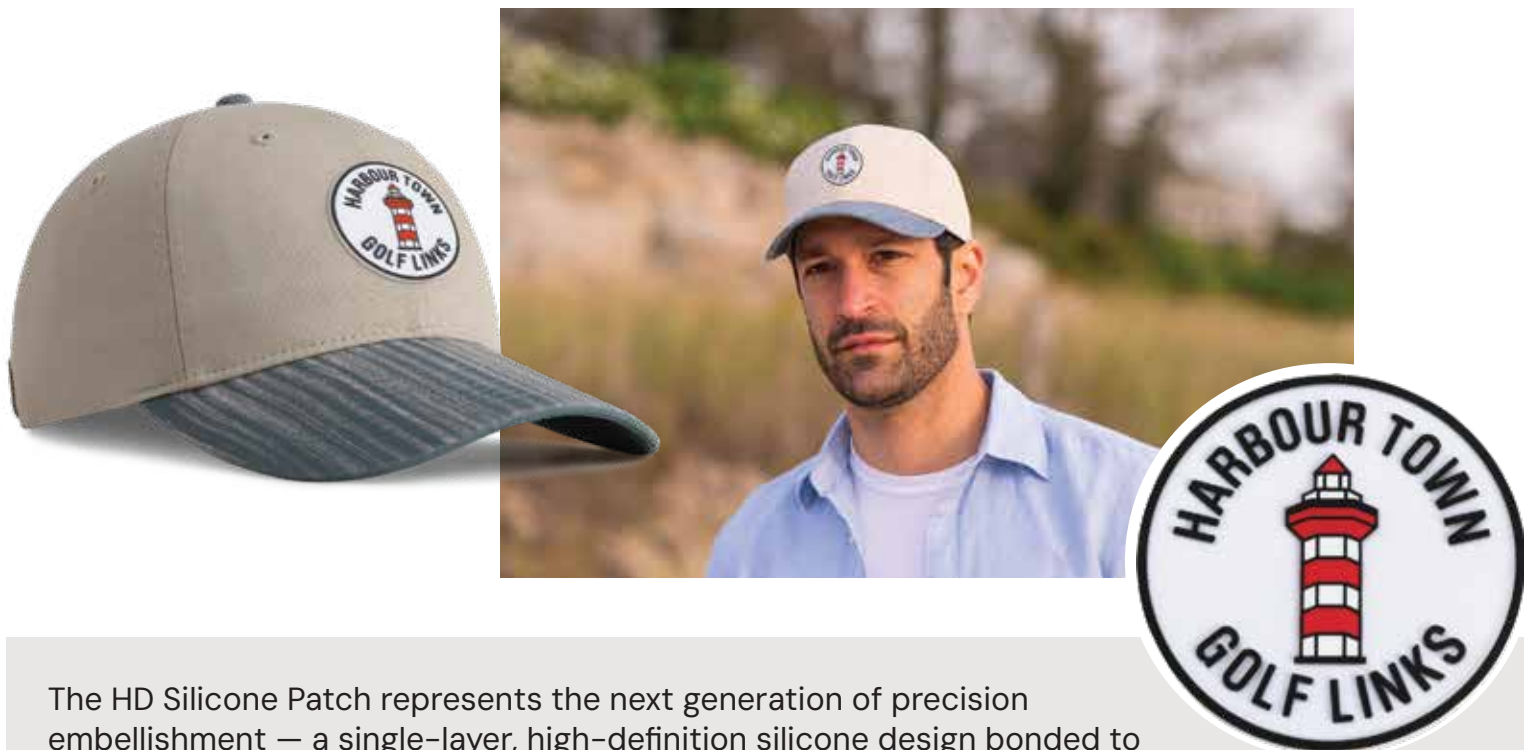

Hi-Def Silicone Embellishment

A next-generation embellishment featuring a single-layer, high-definition silicone design bonded to a woven substrate for a refined, durable finish. With painted edges, six-color capability, and precision detail, it delivers a clean, premium look that elevates any headwear style.

The HD Silicone Patch represents the next generation of precision embellishment — a single-layer, high-definition silicone design bonded to a woven substrate for a refined, durable finish. With painted silicone edges for a clean, modern look and the ability to execute fine details in up to six colors, this technique delivers both technical sophistication and broad design flexibility.

Lightweight, low-profile, and adaptable to any headwear style the HD Silicone Patch offers a premium, retail-ready aesthetic that elevates any brand mark with clarity and confidence.

To place an order, contact your Imperial sales rep, or email Marketing@Imperial1916.com