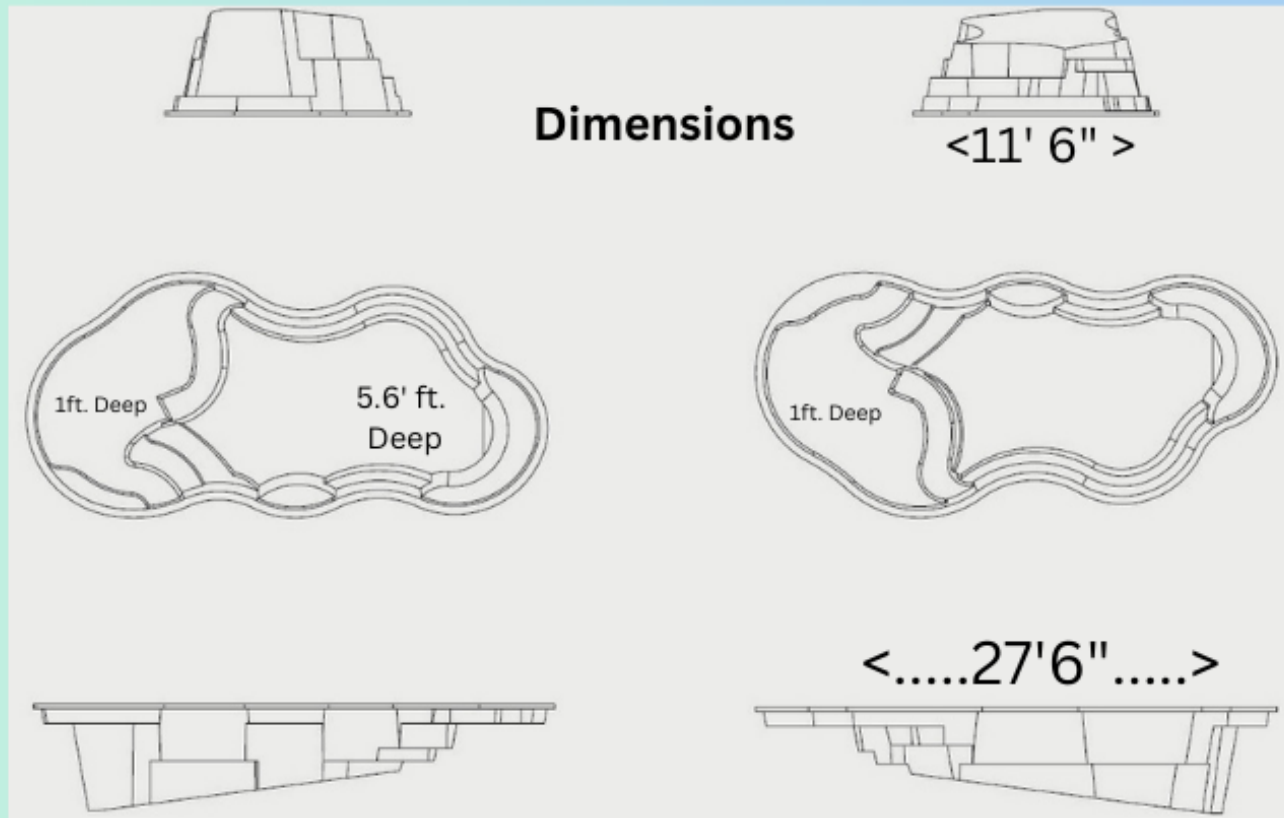

# Flores Pool Jewels

[www.florespooljewels.com](http://www.florespooljewels.com)

**Colonia 11' 6" X 27' 6"**

The Colonia is our first freeform fiberglass pool. This model features a tanning ledge with nonskid bottom, stairs, and a sloped nonskid bottom. The Colonia offers a fun design for your dream home at 27' long, 11' 8" wide, and 3' - 5'.5" depth. The floor and the steps of all our Flores Pool Jewels Models are nonskid for safety and comfort!

Ocean Blue/  
Flakes

Granite Grey

Midnight Blue

Dimensions

<11' 6'' >

1ft. Deep

5.6' ft.  
Deep

1ft. Deep