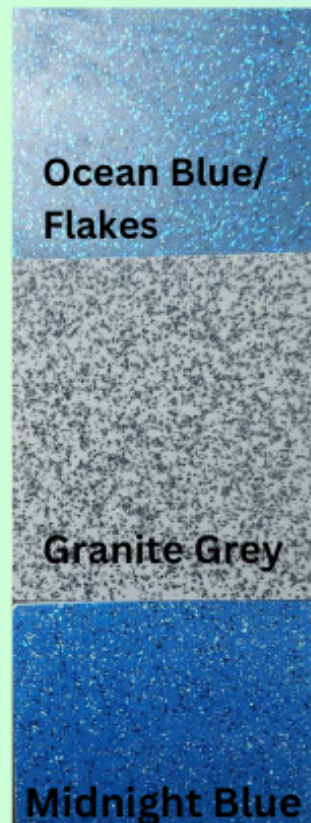

# Flores Pool Jewels

[www.florespooljewels.com](http://www.florespooljewels.com)

**Colonia 11' 6" X 27' 6"**

The Colonia is our first freeform fiberglass pool. This model features a tanning ledge with nonskid bottom, stairs, and a sloped nonskid bottom. The Colonia offers a fun design for your dream home at 27' long, 11' 8" wide, and 3' - 5'.5" depth. The floor and the steps of all our Flores Pool Jewels Models are nonskid for safety and comfort!

Ocean Blue/  
Flakes

Granite Grey

Midnight Blue

Dimensions

<11' 6'' >

1ft. Deep

5.6' ft.  
Deep

1ft. Deep