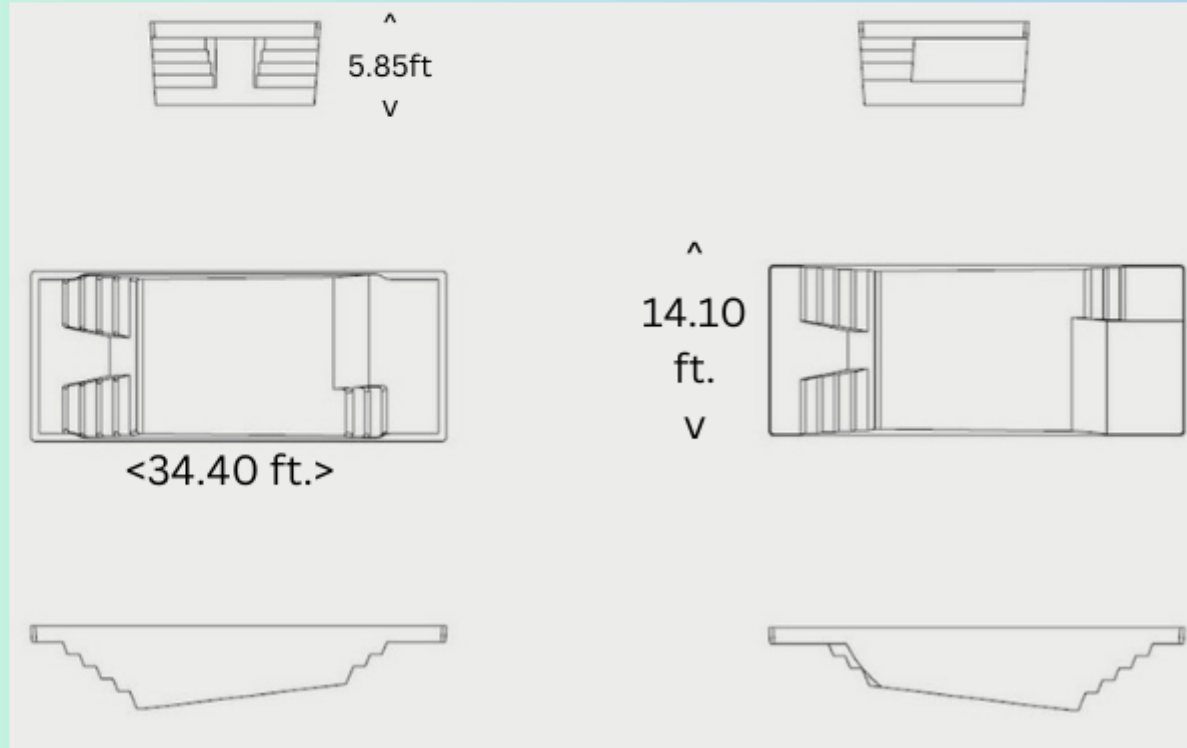

## Punta Del Este 16x34

The Punta del Este features a tanning ledge in the shallow end and a swim out-ledge with two stairs at the other end of the pool. It is a family-sized pool at 34' long and 14' 3" wide with a 2' 6" - 6' sloped bottom depth. Designed by our team, the Punta del Este pool will bring comfort and stylishness to your family home and make everyone happy. The floor and the steps of all our Flores pool Jewels models are nonskid for safety and comfort.

**\$18,500**

[orders@florespooljewels.com](mailto:orders@florespooljewels.com)

| SPECIFICATIONS<br>ESPECIFICACIONES                   | MEASUREMENTS<br>MEDIDAS                          |
|--|--|
| SHELL WEIGHT<br>PESO DE LA PISCINA                   | <b>2,070 lb</b><br>900 kg                        |
| WATER WEIGHT<br>PESO DEL AGUA                        | <b>85,903 lb</b><br>39,000 kg                    |
| TOTAL WEIGHT<br>PESO TOTAL                           | <b>87,973 lb</b><br>39,940 kg                    |
| WATER VOLUME<br>VOLUMEN DE AGUA                      | <b>1,377 ft<sup>3</sup></b><br>39 m <sup>3</sup> |
| WATER GALLONS AND LITERS<br>GALONES Y LITROS DE AGUA | <b>10,302 gal</b><br>39,000 L                    |
| SURFACE AREA<br>ÁREA DE SUPERFICIE                   | <b>807 ft<sup>2</sup></b><br>75 m <sup>2</sup>   |
| PERIMETER<br>PERÍMETRO                               | <b>96' 11"</b><br>29.50 m                        |