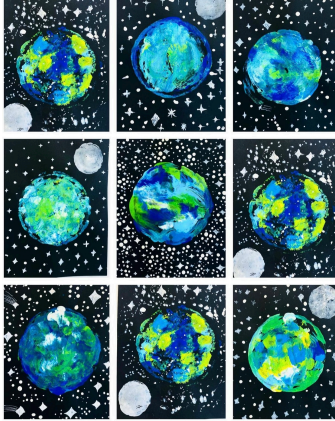

Weekly Activities 4/21 - 4/27

Earth Paintings

Flower Plate Wreath

Sea Turtle Bubble Wrap Painting

Coffee Filter Butterflies

Water Color and Pastel Umbrella

Hatching Dinos