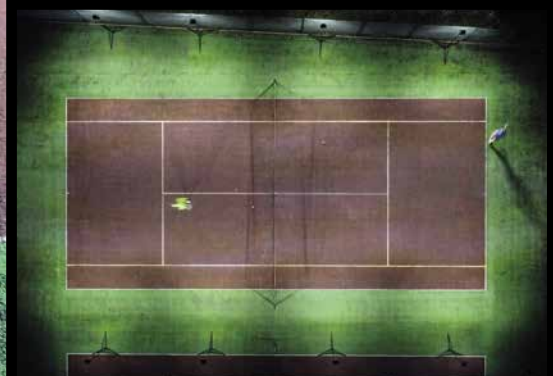

7-a-side or half a full adult pitch

10 kit

9-a-side pitch

16 kit

Full adult 11-a-side size pitch

Rugby

8 kit for 60m x 40m half pitch training area, 16 kit for full pitch training area

Tennis