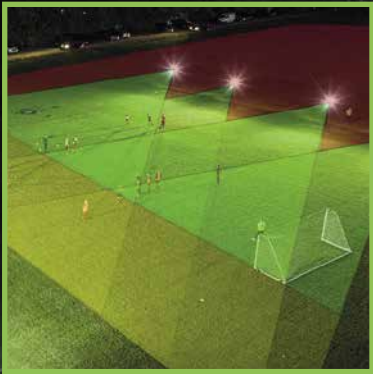

✓
Stable and robust. Ideal for any type of training

✓
Waterproof, light heads rated IP65

Features & Benefits

Unique lensing optimised for sports playing surfaces to give low light spill (light pollution) and even light coverage