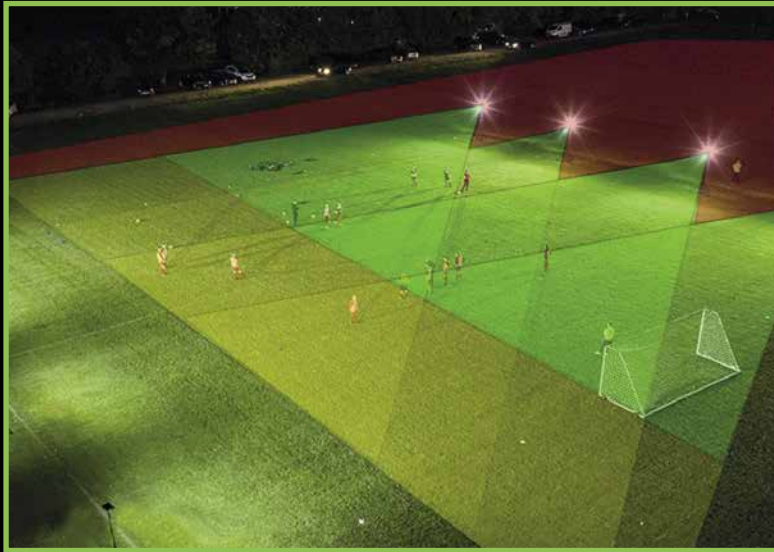

Football

8 kit for 60m x 40m area or 16 kit for full 11v11 size pitch