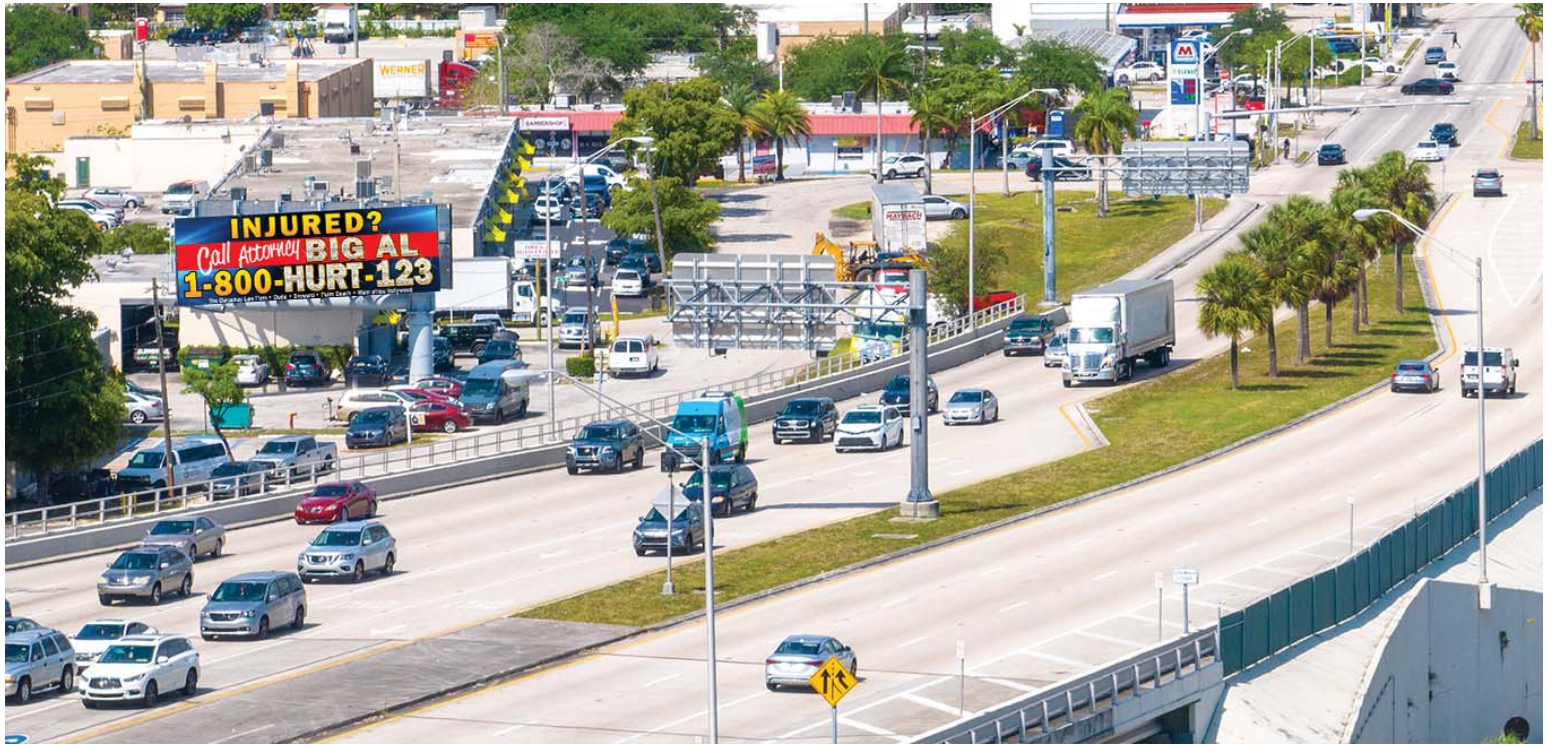

## GATEWAY TO AVENTURA

**Location:** Ives Dairy Road & 16th Avenue  
Miami-Dade County, 33179

**Media Type:** Digital

**Facing:** East

**Size:** 14' x 48'

**Latitude:** 25.964151°

**Longitude:** -80.16860°

**122,500** Vehicles Per Week