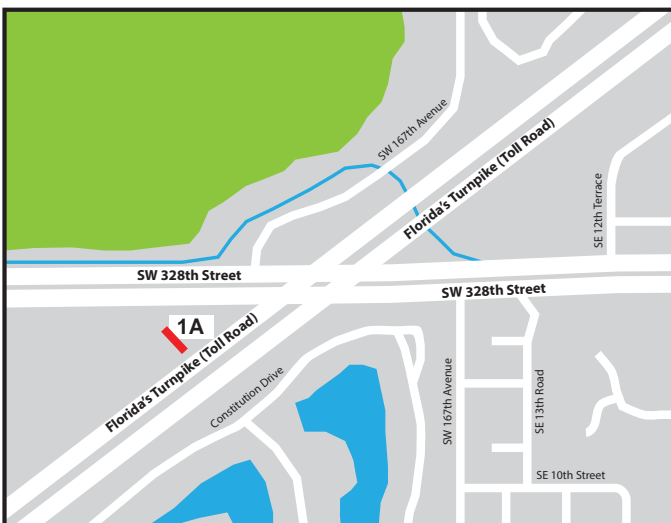

4800 North Federal Highway • Suite 100-A • Boca Raton, FL 33431
www.bigviewmedia.com • Toll Free: 1-855-722-1ADV (1238)

BIG VIEW MEDIA