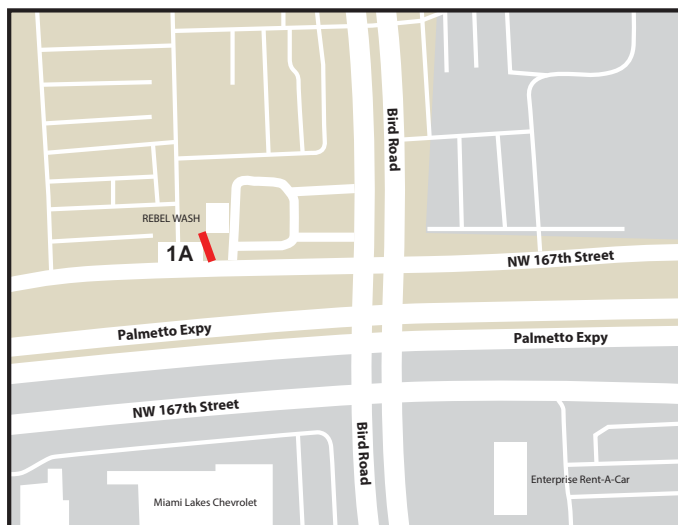

Big View Media provides an excellent opportunity to market your organization to thousands of consumers each day.

BENEFITS:

- Placed in high-traffic areas, billboards ensure your message is seen by large numbers of people daily. Their large format ensures your message will catch attention even from a distance.
- 24/7 exposure helps reinforce brand recognition over time.
- Billboards large format ensures your message will be seen, making a memorable impact on viewers.
- Billboards help create consistent exposure, reinforcing your message and helping build long-term brand recognition.
- By reinforcing a message that people have already encountered in other media, billboards help boost overall campaign effectiveness.

4800 North Federal Highway • Suite 100-A • Boca Raton, FL 33431
www.bigviewmedia.com • Toll Free: 1-855-722-1ADV (1238)

BIG VIEW MEDIA