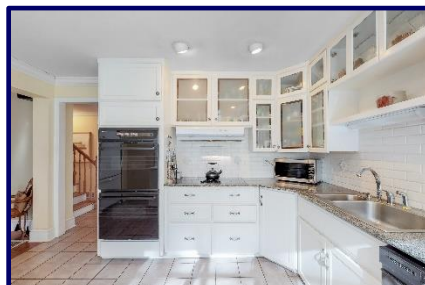

15 Essex Lane, Trumbull, CT

Tashua Colonial – 4 BR, 2.5 BA

Beautiful Dutch Colonial located in the Tashua section of Trumbull within 1/2 mile of Tashua Knolls Golf Course and recreation area. Large foyer that leads to an open living room/dining room layout with gleaming hardwood flooring. The home has Pella windows throughout. The dining room has a vaulted ceiling with skylights. Kitchen features include granite counters. Master bedroom and private master bathroom on the first floor in addition to 3 additional BR's on the second level. All bedrooms have hardwood flooring. Family room features oak flooring, crown molding, and a custom fireplace that has a granite face and provides an alternate means of heating. Oil-fired central heat and central air-conditioning. Full, partially finished basement with laundry area and workshop. Two-car attached garage. There is a solarium to the rear of the kitchen as well as a large deck, patio and storage shed. Very private rear yard setting. Kohler standby whole house generator included in sale.