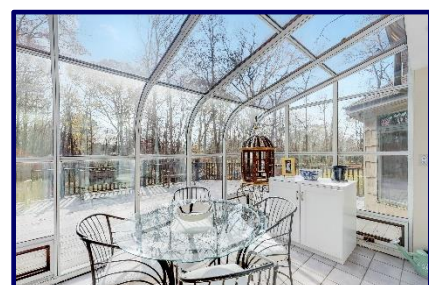

15 Essex Lane, Trumbull, CT

Tashua Colonial – 4 BR, 2.5 BA

Beautiful Dutch Colonial located in the Tashua section of Trumbull within 1/2 mile of Tashua Knolls Golf Course and recreation area. Large foyer that leads to an open living room/dining room layout with gleaming hardwood flooring. The home has Pella windows throughout. The dining room has a vaulted ceiling with skylights. Kitchen features include granite counters. Master bedroom and private master bathroom on the first floor in addition to 3 additional BR's on the second level. All bedrooms have hardwood flooring. Family room features oak flooring, crown molding, and a custom fireplace that has a granite face and provides an alternate means of heating. Oil-fired central heat and central air-conditioning. Full, partially finished basement with laundry area and workshop. Two-car attached garage. There is a solarium to the rear of the kitchen as well as a large deck, patio and storage shed. Very private rear yard setting. Kohler standby whole house generator included in sale.