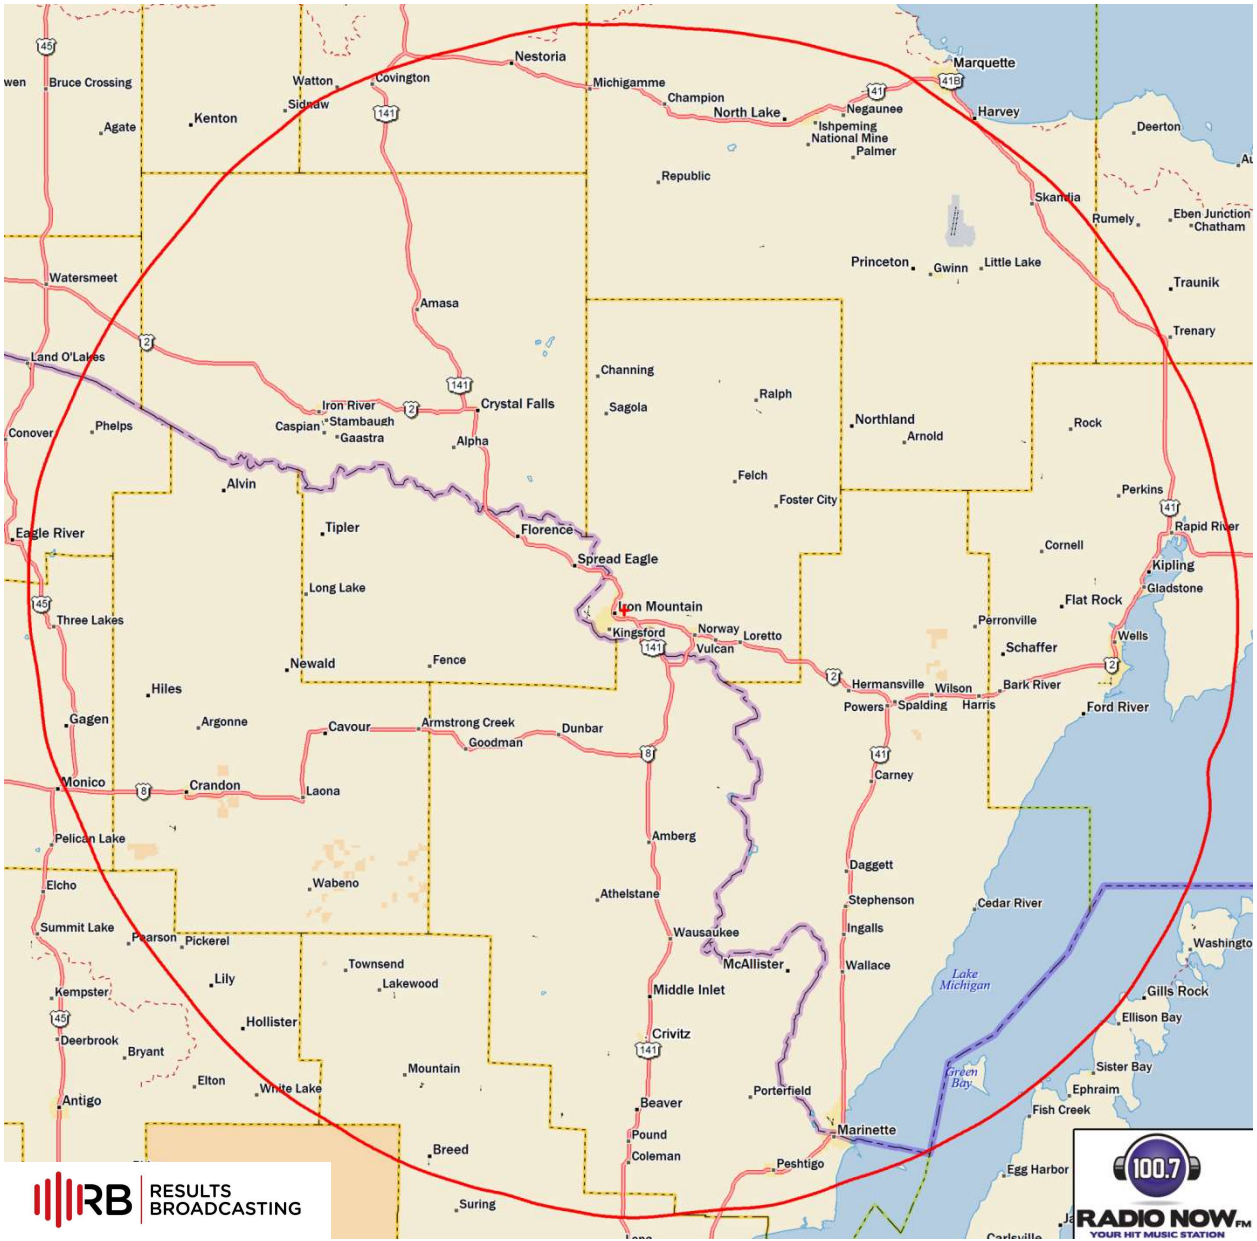

RADIO NOW^{FM}

YOUR HIT MUSIC STATION

Radio Station	Format	Audience	Est. Population Reach ⁽¹⁾
WOBE 100.7 FM	Contemporary Hit Music (CHR)	Adults 18-34	139,514

⁽¹⁾Population Reach Estimates based on summation of US Census 2019 Estimates for counties that are within the coverage area.

212 W "J" STREET IRON MOUNTAIN, MI 49801
 (o) 906.774.5731 (f) 906.774.4542

RADIO NOW FM
YOUR HIT MUSIC STATION

PROGRAMMING

Music: Today's Hottest Hits. The best of pop, urban, alternative, hip-hop, and rock music – all packaged with an upbeat attitude. It's the ultimate mass appeal, high-impact format, playing the most popular hits. Artists include: Selena Gomez, Justin Bieber, Ariana Grande, Bruno Mars, Chainsmokers, Sia.

Target Audience: 18-34

News: Local News with John Koehler

Weather: Weatherology updates twice per hour

Sports: High School Sports

212 W "J" STREET IRON MOUNTAIN, MI 49801
(o) 906.774.5731 (f) 906.774.4542