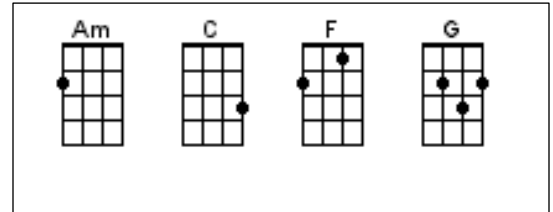

Land of the Silver Birch

Time signature: 4/4 Key: Am Strum Pattern: D du / D du

[Am] Land of the silver birch, home of the beaver
[F] Where still the [C] mighty moose
[G] Wanders at [Am] will

TO CHORUS

[Am] High on a rocky ledge, I'll build my wigwam
[F] Close to the [C] water's edge
[G] Silent and [Am] still

TO CHORUS

[Am] My heart grows sick for thee, here in the lowlands
[F] I will re-[C]turn to thee
[G] Hills of the [Am] north

TO CHORUS

[Am] Swift as a silver fish, canoe of birch bark
[F] By might [C] waterways
[G] Carry me [Am] forth

TO CHORUS

CHORUS:

[F] Blue lake and [C] rocky shore
[G] I will re-[Am]turn once more
[Am] Boom diddy boom boom
[Am] Boom diddy boom boom
[Am] Boom diddy boom boom
[Am] Boom