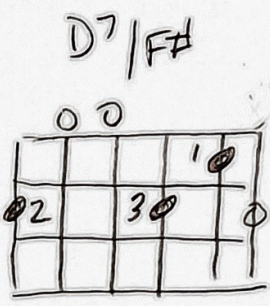

LANDSLIDE (Fleetwood Mac)

alt fingering: 2

Intro

C G/B Am7 G/B (play 2x)

Verse 1:

G/B Am7 G/B (play 4x)

Verse 2:

G/B Am7 G/B (play 4x)

Pre Chorus:

C G/B Am7 G/B
C G Am7 D7/F#

Chorus:

alt fingering: 2 3

G D7/F# Em Em C G/B Am7 D7/F#
G D7/F# Em Em C G/B Am7 G/B

Then Verse, Chorus, Verse, Verse

Outro: (pluck all together) C G/B Am7