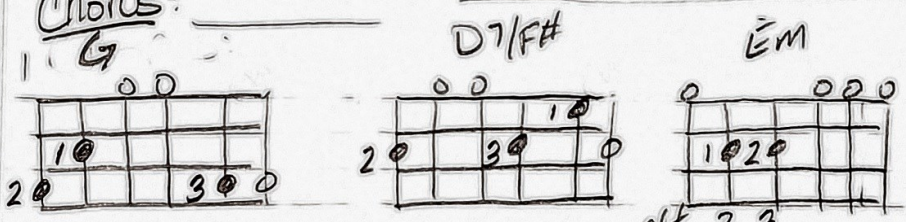

Intro

C G/B Am7 G/B (play 2x)

Verse 1:

G/B Am7 G/B (play 4x)

Verse 2:

G/B Am7 G/B (play 4x)

Pre Chorus:

C G/B Am7 G/B
C G Am7 D7/F#

Chorus: