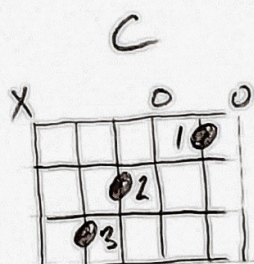

LANDSLIDE (Fleetwood Mac)

alt fingering: 2

Intro

C G/B Am7 G/B (play 2x)

Verse 1:

G/B Am7 G/B (play 4x)

Verse 2:

G/B Am7 G/B (play 4x)

Pre Chorus:

C G/B Am7 G/B
C G Am7 D7/F#

Chorus:

alt fingering: 2 3

G D7/F# Em Em C G/B Am7 D7/F#
G D7/F# Em Em C G/B Am7 G/B

Then Verse, Chorus, Verse, Verse

Outro: (pluck all together) C G/B Am7