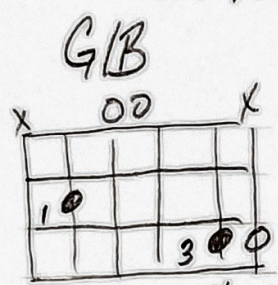

LANDSLIDE (Fleetwood Mac)

alt fingering: 2

Intro

C G/B Am7 G/B (play 2x)

Verse 1:

G/B Am7 G/B (play 4x)

Verse 2:

G/B Am7 G/B (play 4x)

Pre Chorus:

C G/B Am7 G/B
C G Am7 D7/F#

Chorus:

alt fingering: 2 3

G D7/F# Em Em C G/B Am7 D7/F#
G D7/F# Em Em C G/B Am7 G/B

Then Verse, Chorus, Verse, Verse

Outro: (pluck all together) C G/B Am7