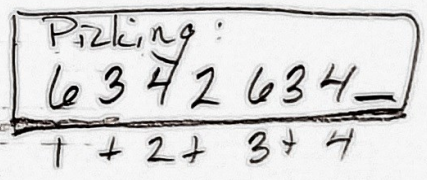

Intro

C G/B Am7 G/B (play 2x)

Verse 1:

G/B Am7 G/B (play 4x)

Verse 2:

G/B Am7 G/B (play 4x)

Pre Chorus:

C G/B Am7 G/B
C G Am7 D7/F#

Chorus: