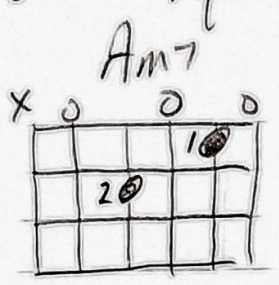

LANDSLIDE (Fleetwood Mac)

alt fingering: 2

Intro

C G/B Am7 G/B (play 2x)

Verse 1:

G/B Am7 G/B (play 4x)

Verse 2:

G/B Am7 G/B (play 4x)