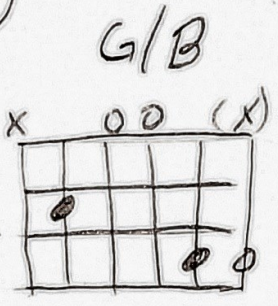

LANDSLIDE (Fleetwood Mac)

alt fingering: 2

Intro

C G/B Am7 G/B (play 2x)

Verse 1:

G/B Am7 G/B (play 4x)

Verse 2:

G/B Am7 G/B (play 4x)