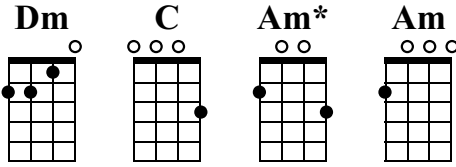

## Chorus

**Dm C Dm**

uke. 1

Sha dy Grove, my lit tle love Shad y Grove I know-

TAB: 2 2 2 | 0 2 2 0 | 2 2 1 3 | 0

**Am\* Am C Dm C Dm**

5

Shad y Grove my lit le love Bound for the Shad y Grove-

## Verse

**Dm C Dm**

9

Cheeks as red in as the bloom in rose, Eyes of the deep est brown- You  
Peach es in - the sum mer time Ap ples - in the fall- If

TAB: 2 2 2 2 2 | 0 2 0 | 2 2 2 0 3 | 0 0

**Am C Dm C Dm**