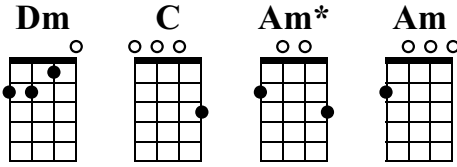

Shady Grove

Traditional (Arr. Tina Hebner)

Chorus

Dm

C

Dm

uke. 1

Sha dy Grove, my lit tle love Shad y Grove I know-

TAB: 2 2 2 | 0 2 2 0 | 2 2 1 3 | 0

Am*

Am

C

Dm

C

Dm

5

Shad y Grove my lit le love Bound for the Shad y Grove-

TAB: 3 3 0 | 3 0 2 0 | 2 0 0 3 0 | 2

Verse

Dm

C

Dm

9

Cheeks as red in as the bloom in rose, Eyes of the deep est brown- You
Peach es in - the sum mer time Ap ples - in the brow- fall- If

TAB: 2 2 2 2 2 | 0 2 0 | 2 2 2 0 3 | 0 0

Am

C

Dm

C

Dm

13

are the dar ling of my - heart, stay till the sun goes down.
I can't get the girl I - love Won't have - none at all.-