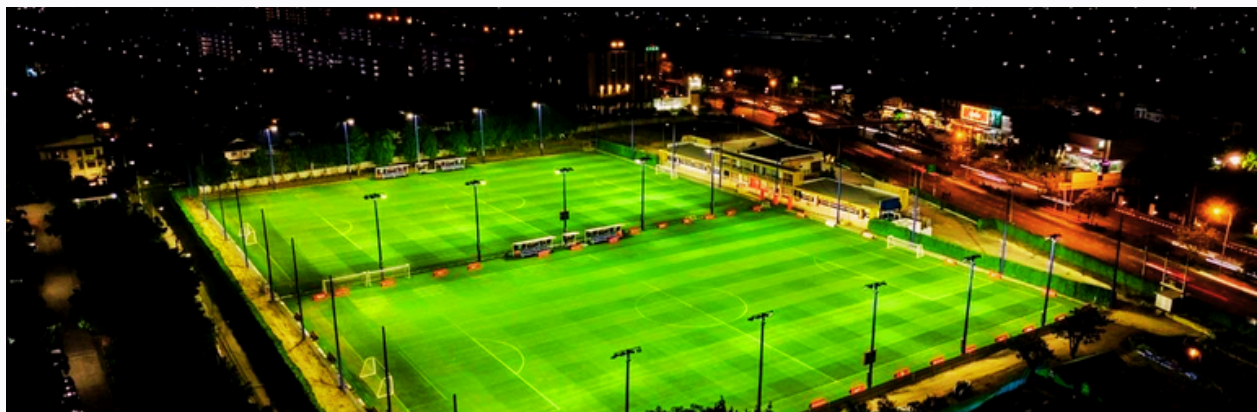

VENUE

Alpine Football Center

The venue boasts state-of-the-art amenities, creating an ideal setting for both players, coaches, and scouts to enjoy an exceptional football experience.