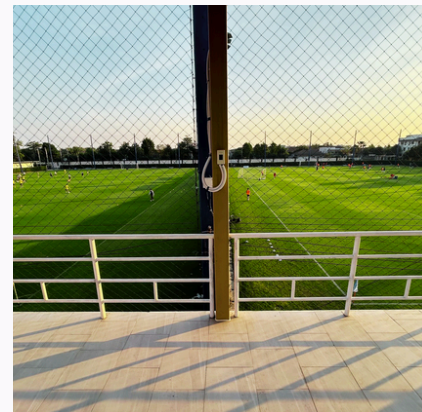

VENUE

Alpine Football Center

The venue boasts state-of-the-art amenities, creating an ideal setting for both players, coaches, and scouts to enjoy an exceptional football experience.