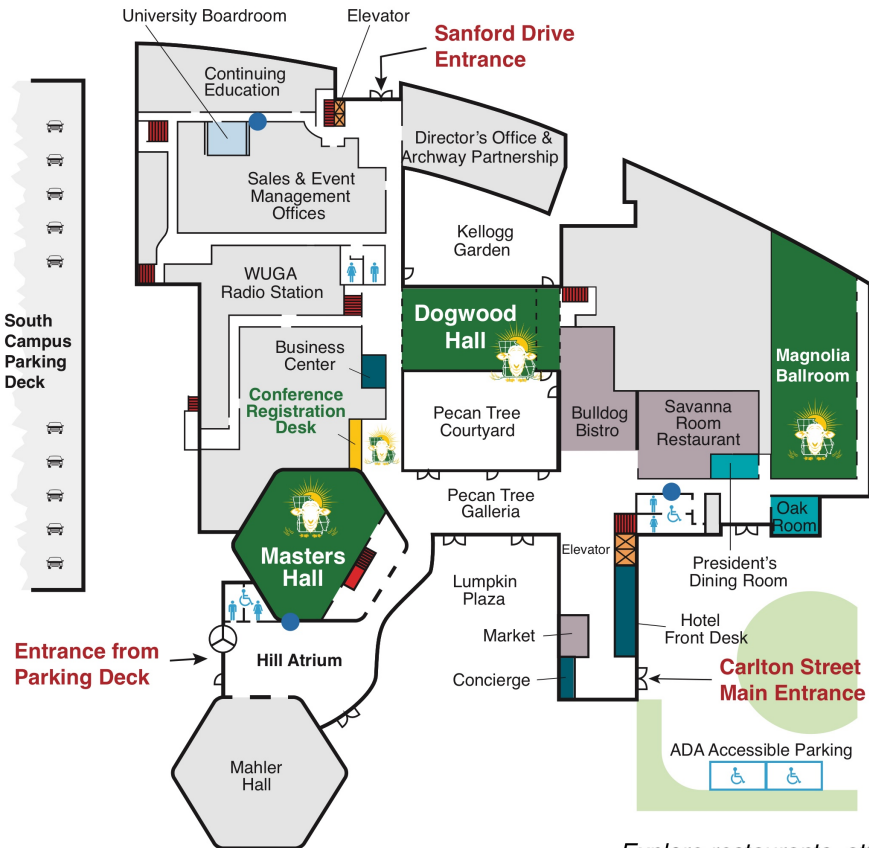

2026 GEORGIA SOLAR FARM SUMMIT

JULY 15 & 16
The Georgia Center
University of Georgia
Athens, GA

VENUE & AREA MAP

Georgia Solar Farm Summit Key

- Masters Hall – General Sessions
- Dogwood Hall – Breakout Sessions
- Magnolia Ballroom – Breakfast & Lunch
(w/ All-Inclusive Passes)

Georgia Center Key

- Meeting Space
- Banquet Dining
- Restaurants
- Services
- Hotel Rooms
- Elevators
- Stairs
- Water Bottle Filling Station
- Restrooms
- ADA Accessible

VENUE ADDRESS

The Georgia Center
1197 South Lumpkin Street
Athens, GA 30602

Explore restaurants, attractions, and local experiences in Athens at visitathensga.com

LODGING

The Georgia Center Hotel offers convenient on-site accommodations.

Additional hotels are located throughout Athens within a short drive of the venue.

DINING

Breakfast and lunch are included with all-inclusive passes.

Athens offers a vibrant food scene, with restaurants located both on campus and in nearby downtown Athens.

TRAVEL

The closest major airport is: