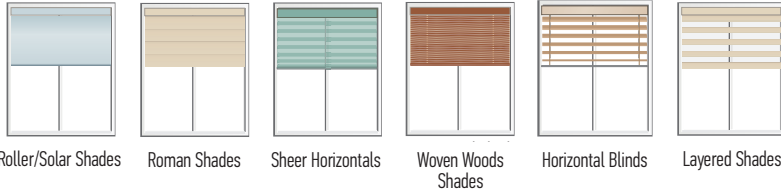

ROLL UP 28 WIREFREE™ RTS

Roll Up 28 WireFree™ RTS

#1240292

Offers control via Radio Technology Somfy® (RTS)

Applications

Roller/Solar Shades Roman Shades Sheer Horizontals Woven Woods Shades Horizontal Blinds Layered Shades