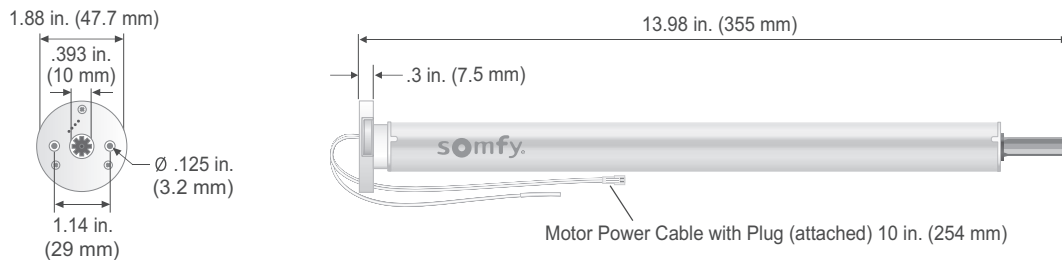

Technical Features

Voltage Supply	12V DC
Index Protection Rating (interior use only)	IP 20
Limit Switch Type	Electronic

Temperature Working Range 32°F to 120°F (0°C to 50°C)

Insulation Class Class III

Antenna 17.5 cm wire length, must not be cut or lengthened. For greatest RF range, must not be exposed and should not come in contact with metal surfaces. RF wire may need to be repositioned for optimal performance.

Dimensions

Specifications

Nominal Torque	1.1 Nm
Nominal Speed	28 rpm
Adjustable Speed	10-28 by increments of 2 rpm
Radio Protocol	RTS
Radio Frequency	433.42 MHz
Power Supply	External primary* or rechargeable battery**
Low Battery Indicator	LED (on motor head)