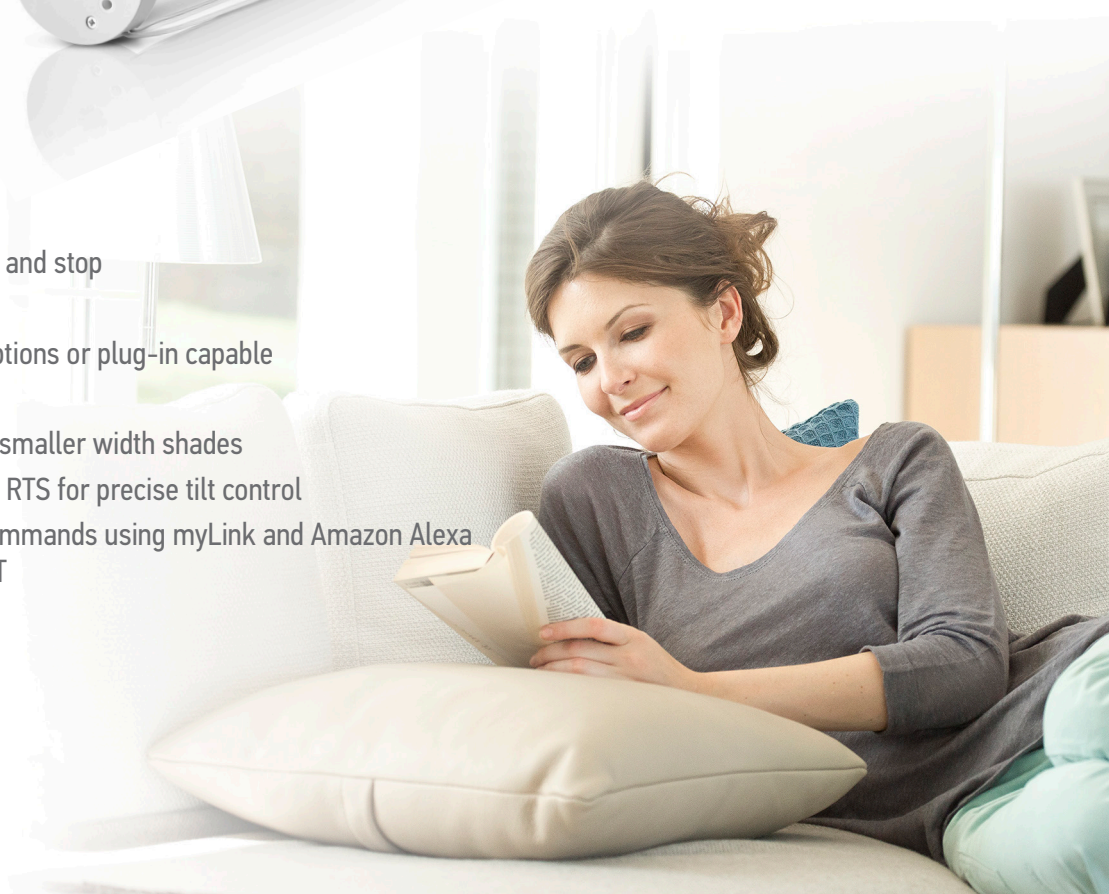

ROLL UP 28 WIREFREE™ RTS

EXTERNAL BATTERY OR PLUG-IN POWER
FOR INTERIOR WINDOW COVERINGS

Enhanced wireless performance for smaller windows

The new and improved Roll Up 28 WireFree™ RTS is designed for use with Somfy's broad range of external battery and plug-in power options. The compact design provides easy fit for smaller window widths and can motorize a variety of window coverings including roller/solar shades, Roman shades, woven woods, horizontal blinds, sheer horizontals and zebra/layered shades.

Main features & benefits:

- Improved sound quality
- Smooth motion with soft start and stop
- Adjustable speed control
- Powered by various battery options or plug-in capable
- LED low battery indicator
- Compact size accommodates smaller width shades
- Compatible with Telis Modulis RTS for precise tilt control
- Operates with simple voice commands using myLink and Amazon Alexa or Google Home through IFTTT