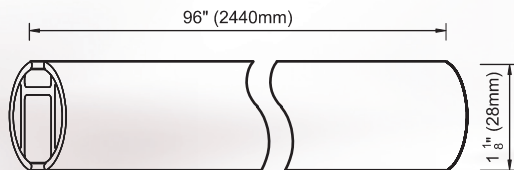

WI-096 8 Ft. • Available in all finishes