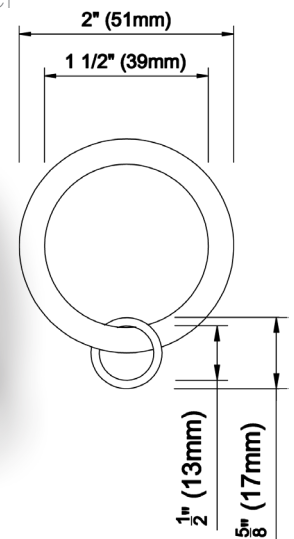

Bling Ring w/ Clips & Eyelet

- 10 Pkgs of 10 • Available in: **CH**

WI-118RPK01