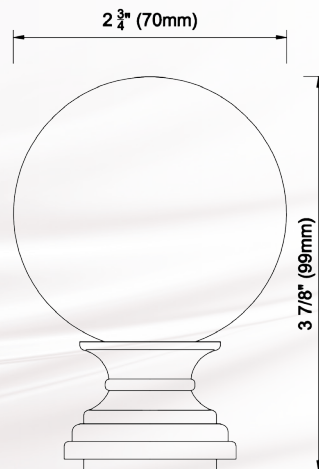

Mass

WI-118F-50

Colours available:
Couleurs disponibles • Cores disponibles:

BG BL OG

PW