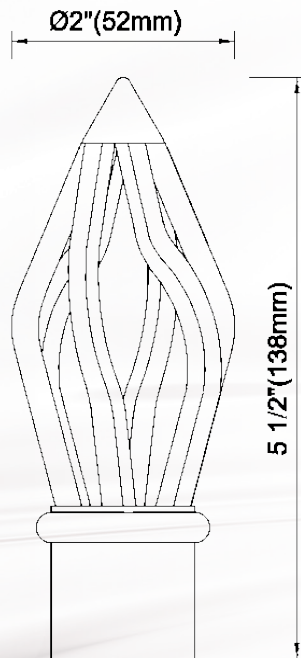

Sahara 1 1/8" collection

Oasis

WI-118F-37

finials

Colours available:
Couleurs disponibles • Colores disponibles:

BG BKN BL

CH MG OG

ORB PW SA

Mirage

WI-118F-38

Colours available:
Couleurs disponibles • Colores disponibles:

BG BKN BL

CH MG OG

ORB PW SA