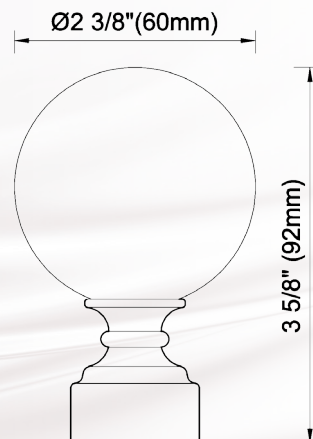

Sahara 1 1/8" collection

Dome

WI-118F-39

finials

Colours available:
Couleurs disponibles • Colores disponibles:

BG BKN BL

CH MG OG

ORB PW SA

Ball

WI-118F-44

Colours available:
Couleurs disponibles • Colores disponibles:

BG BKN BL

CH MG OG

ORB PW SA