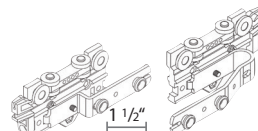

52502-25A/59A Overlap R
52504-25A/59A Underlap L-25
White, -59 Black
Master Carriers, 100/box

B8809-23-00 Overlap R
B8809-24-00 Underlap L
-00 White
Snap Master Carriers, 100/bag