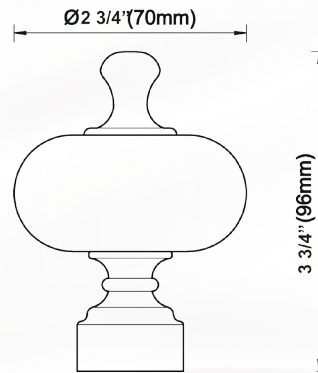

Sahara 1 1/8" collection

Urn

WI-118F-45

finials