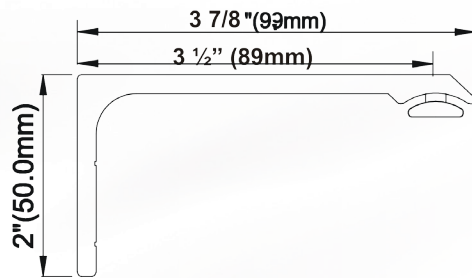

Single Bracket • Support Simple • Soporte Individual

WI-16B

- Proj: 3 1/2" (89mm)