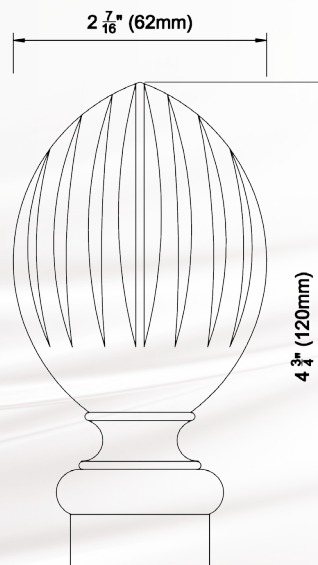

Fossil

WI-118F-46

Colours available:
Couleurs disponibles • Colores disponibles:

BL