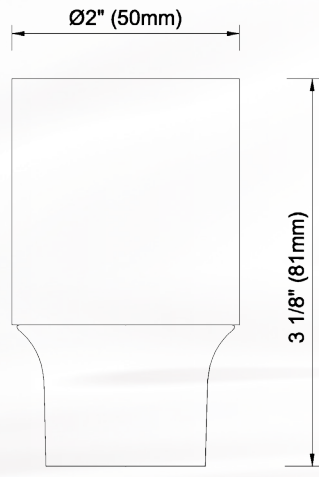

Sahara 1 1/8" collection

Crest

WI-118F-48

finials