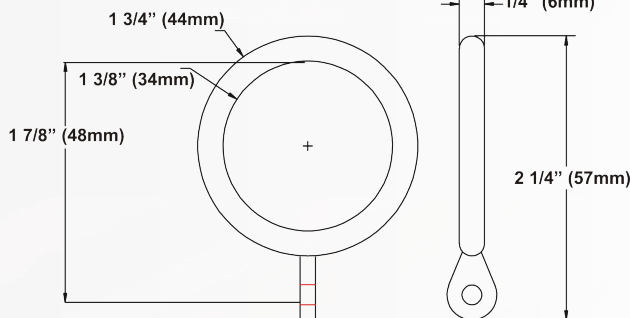

Indoor/Outdoor Ring w/ Lobe

Anneau œillet d'extérieur/intérieur • Argolla para interior/exterior con agujero

- Removable Easy Glide Insert • Insertion Easy Glide detachable • Inserto "Easy Glide" extraíble
- Packages of 8 • Available in: **BG BKN BL CH MG OG ORB PW**

WI-118RP8BK