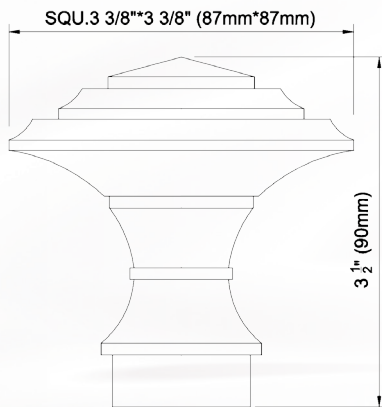

Sahara 1 1/8" collection

Architecture

WI-118F-52

finials