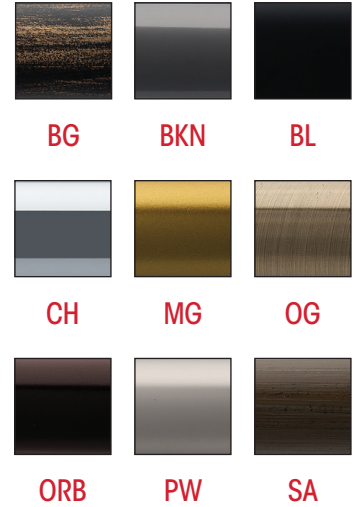

Sahara 1 1/8" collection

Batons

Batons • Batuta

Sahara poles

Fiberglass & Acrylic Batons

• Sold Singly • Vendu Individuel • Vende Por Separado
00-CLEAR 25-WHITE 59-BLACK 90-SILVER

3/8" Fiberglass Baton	1/2" Acrylic Baton	1/2" Acrylic Fluted Baton
36" 54110-25, 59, 90 w/ snap 54310-25 White w/ adaptor	36" 54510-00 Clear w/ snap 54710-00 Clear w/ adaptor	36" 54610-00 Clear w/ snap 54810-00 Clear w/ adaptor
48" 54111-25, 59, 90 w/ snap 54311-25 White w/ adaptor	48" 54511-00 Clear w/ snap 54711-00 Clear w/ adaptor	48" 54611-00 Clear w/ snap 54811-00 Clear w/ adaptor
60" 54112-25, 59, 90 w/ snap 54312-25 White w/ adaptor	60" 54512-00 Clear w/ snap 54712-00 Clear w/ adaptor	60" 54612-00 Clear w/ snap 54812-00 Clear w/ adaptor
72" 54113-25, 59, 90 w/ snap 54313-25 White w/ adaptor	72" 54513-00 Clear w/ snap 54713-00 Clear w/ adaptor	72" 54613-00 Clear w/ snap 54813-00 Clear w/ adaptor

Metal Batons

WI-18T96

Colours available:
Couleurs disponibles • Colores disponibles: