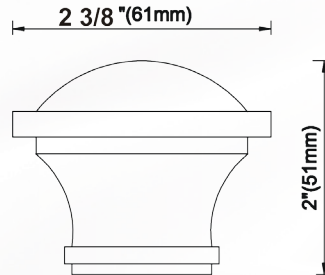

Sahara 1 1/8" collection

Dome

WI-118F-39

finials

Colours available:
Couleurs disponibles • Colores disponibles:

BG BKN BL

CH MG OG

ORB PW SA

Ball

WI-118F-44

Colours available:
Couleurs disponibles • Colores disponibles:

BG BKN BL

CH MG OG

ORB PW SA