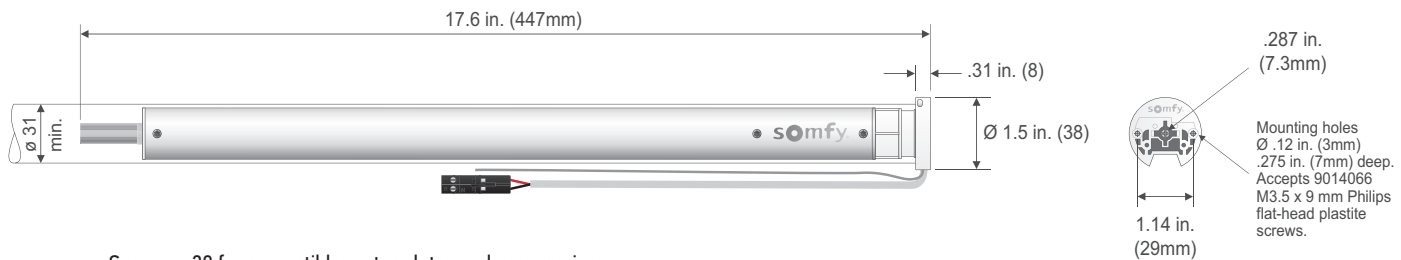

NEW Sonesse® 30 RTS 24V DC

Sonessa 30 RTS 24V DC
#1241142

Radio Technology Somfy (RTS) allows for wireless radio control of motorized window coverings via the RTS family of controls.

Technical Features

Voltage Supply	24V DC	Temperature Working Range	32°F to 140°F (0°C to 60°C)
Index Protection Rating (interior use only)	IP 30	Insulation Class	Class III
Limit Switch Type	Electronic (RTS)	Antenna	7.5 in. (19cm) wire length, must not be cut or lengthened. For greatest RF range, antenna must be exposed.
Limit Switch Capacity	150 turns (limited to 6 minutes of rotation without stop)		

Dimensions

See page 38 for compatible motor plates and accessories.

Specifications

Voltage	24V DC
Rated current	.625 A
Standby power	.2W
Torque	2 Nm
Default speed	25 rpm
Speed range	6 to 28 rpm (speed regulated and adjustable)
Radio frequency	433.42 MHz
Thermal protection	6 minutes
Sound Level*	<42 dBA

*Sound level:

Power Level: according to standards ISO3741 in dB(A) ref 1pW typical value, at nominal torque and nominal speed, without application/end product.

Fabrication recommendations:

- Operational noise level is reduced when motor, tube, and mechanical accessories are properly adapted to motorized applications.
- Free play must be minimized between the accessories and the end product tube to ensure quiet performance of the motor.
- Interior Tube Diameter (ID) > 31 mm must be respected.
- A motor crown adaptor between motor and end product tube is required to ensure concentric operation of motor.
- Sonessa 30 Series drive stop and screw (included with crown and drive) are recommended to prevent noise and drive wheel separation from motor shaft.