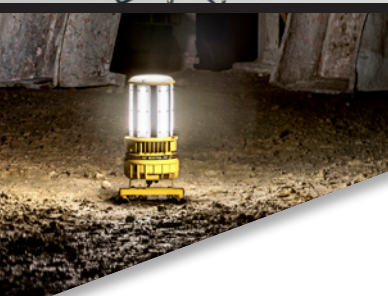

Southwire[™]

TOOLS & EQUIPMENT

2019 LIGHTING SOLUTIONS CATALOG

BUILT FOR DURABILITY.
BUILT FOR RELIABILITY.
BUILT FOR WORK.[™]

SOUTHWIRETOOLS.COM

OUR STORY

For over 60 years, Southwire has provided high quality electrical wire and cable to the commercial and industrial construction industries. Now, the name you trust provides durable, cutting-edge professional grade tools, designed with safety and productivity in mind. Look to Southwire® for solutions to all your electrical needs, from electrician's hand tools, meters, contractor equipment, temporary power, and extension cords.

OVERHEAD LIGHTS

LED Bulb Fixtures

Hanging lights that utilize replaceable LED bulbs protected by a metal cage provide versatile solutions on the job site. These fixtures allow the user to select the lamp and light output level that best fits their application and cast light downward and outward.