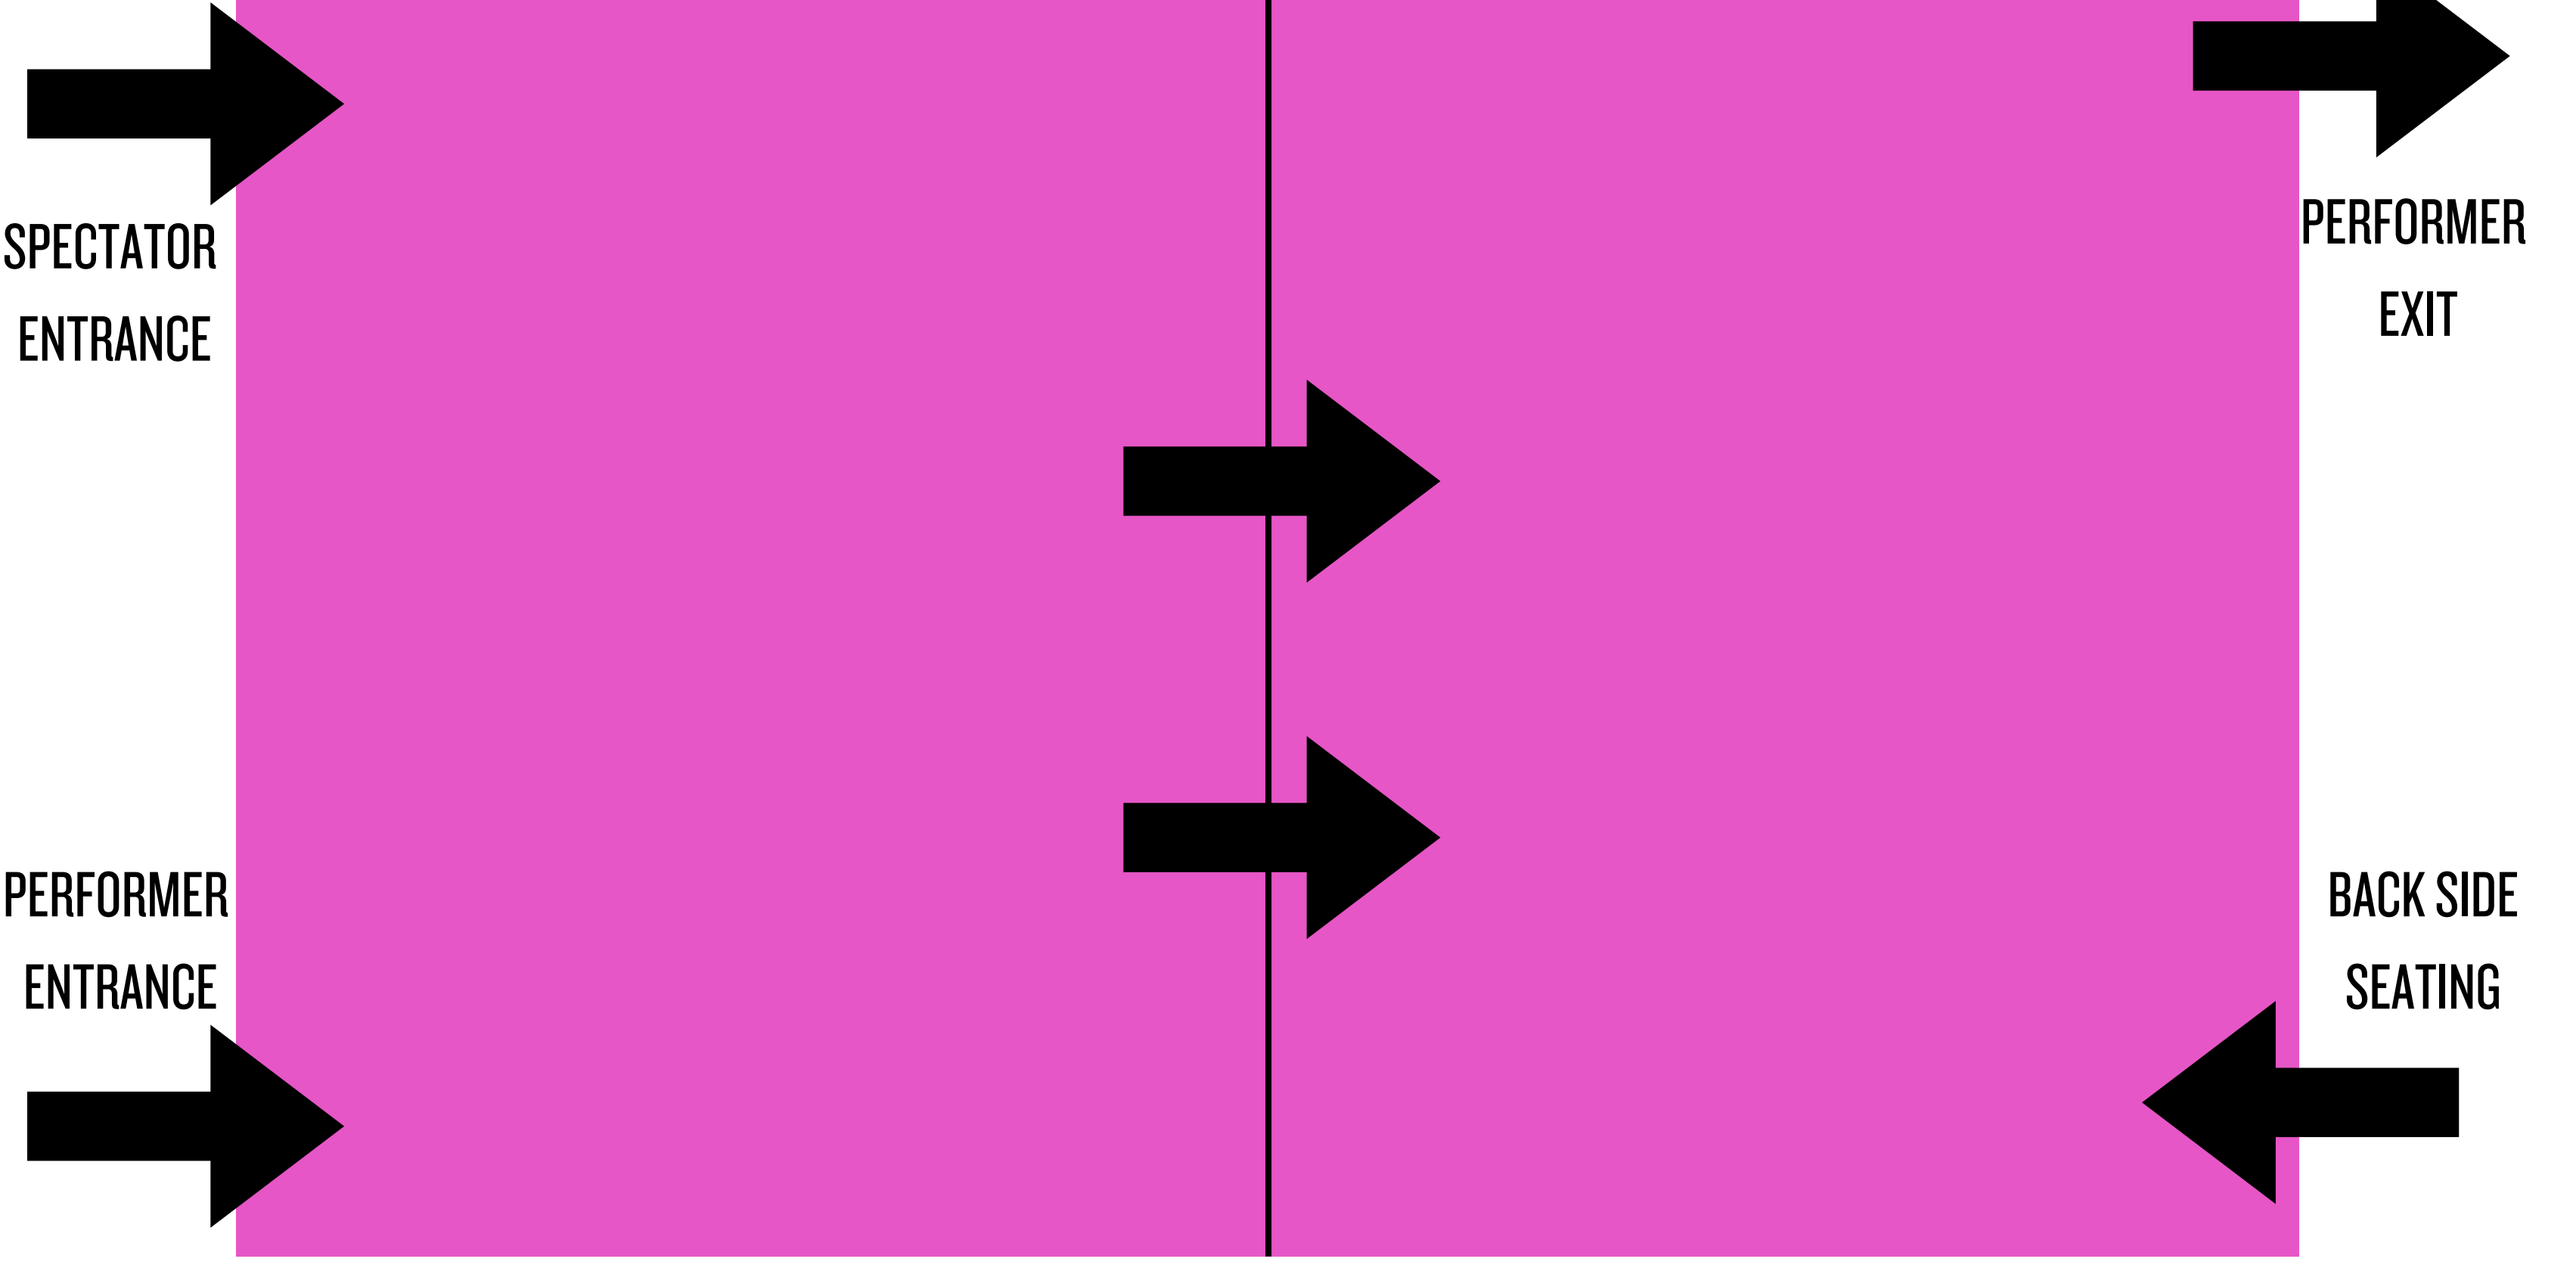

PPAACCC

FRONTIER HIGH SCHOOL 50/50 MAP

Percussion

Judges

BACK SIDE SEATING

PERFORMER ENTRANCE

Cheer/Colorguard

Judges

SPECTATOR ENTRANCE

PERFORMER EXIT

PERFORMER ENTRANCE

BACK SIDE SEATING