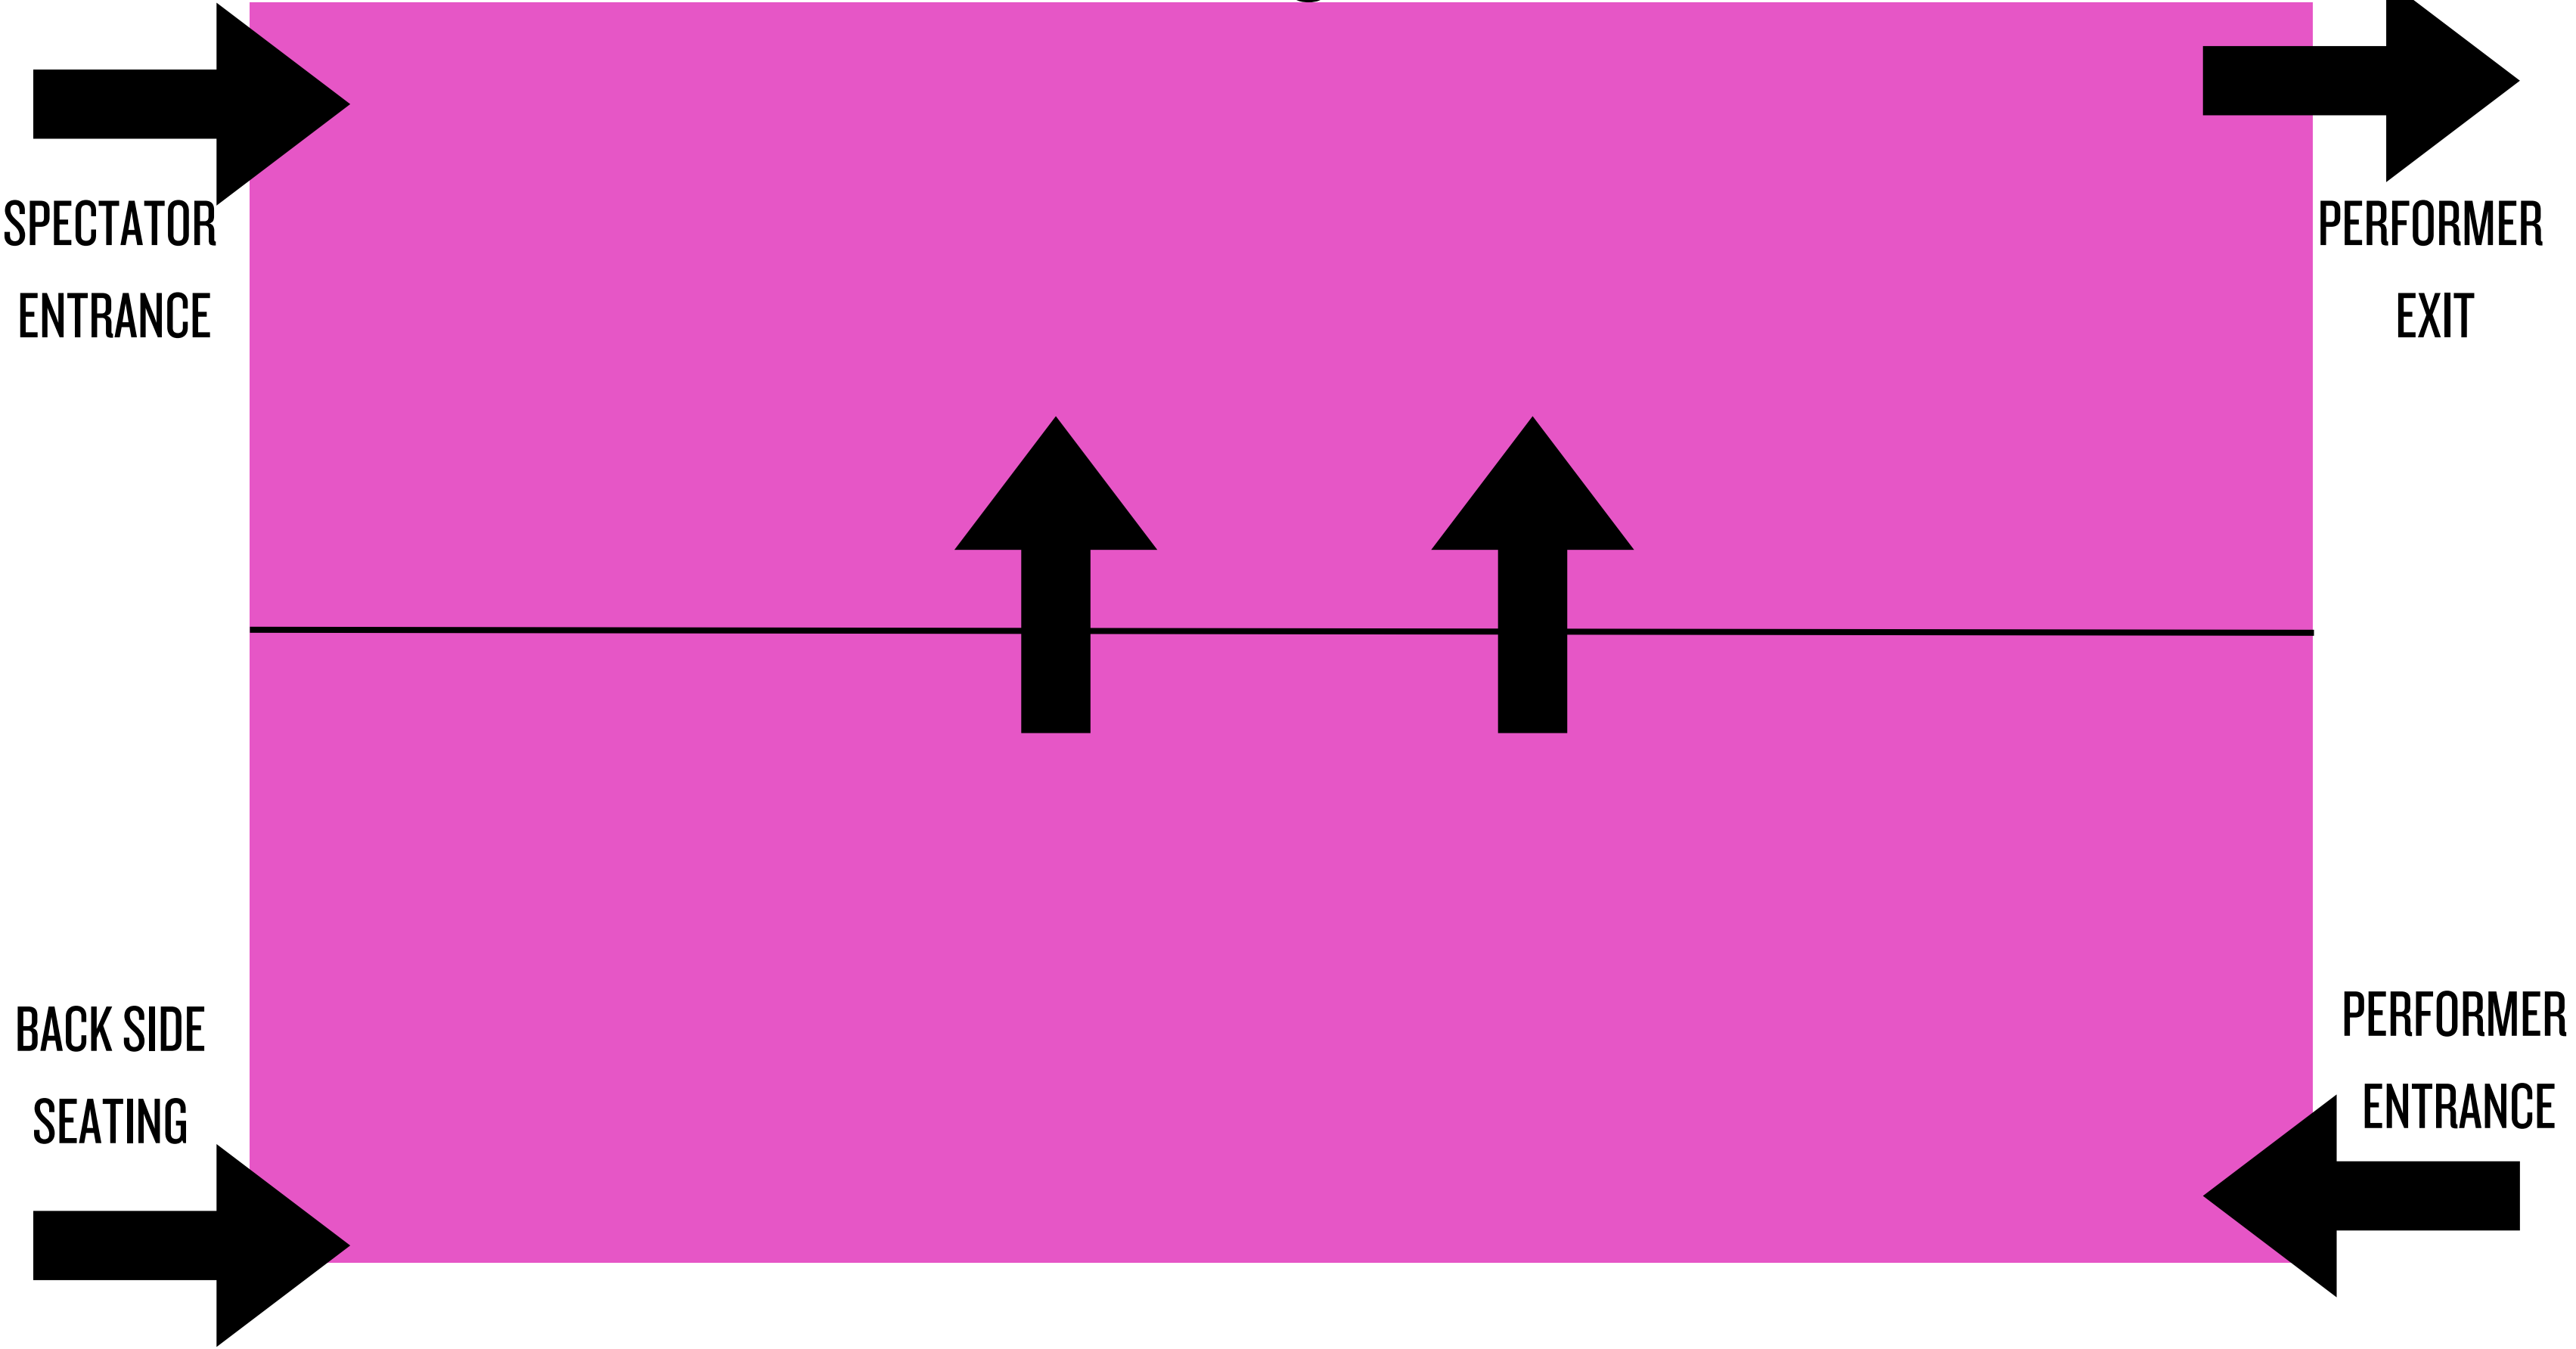

PPAACCC

FRONTIER HIGH SCHOOL 50/50 MAP

Percussion

Judges

BACK SIDE SEATING

PERFORMER ENTRANCE

Cheer/Colorguard

Judges

SPECTATOR ENTRANCE

PERFORMER EXIT

PERFORMER ENTRANCE

BACK SIDE SEATING