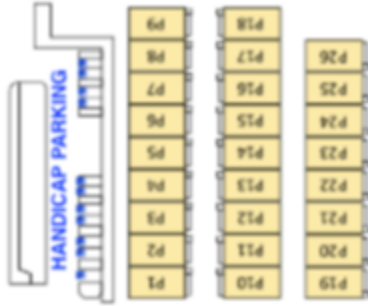

PARKING LOT
ENTRANCE

HOSKING AVE.

S H A N N O N D R

DRUM LINE
LOT (LOT 500D)

SPECTATOR PARKING

DRUM LINE
WARM UP
(COURTS)

GOLDEN VALLEY HIGH SCHOOL

DATE: 10/20/16