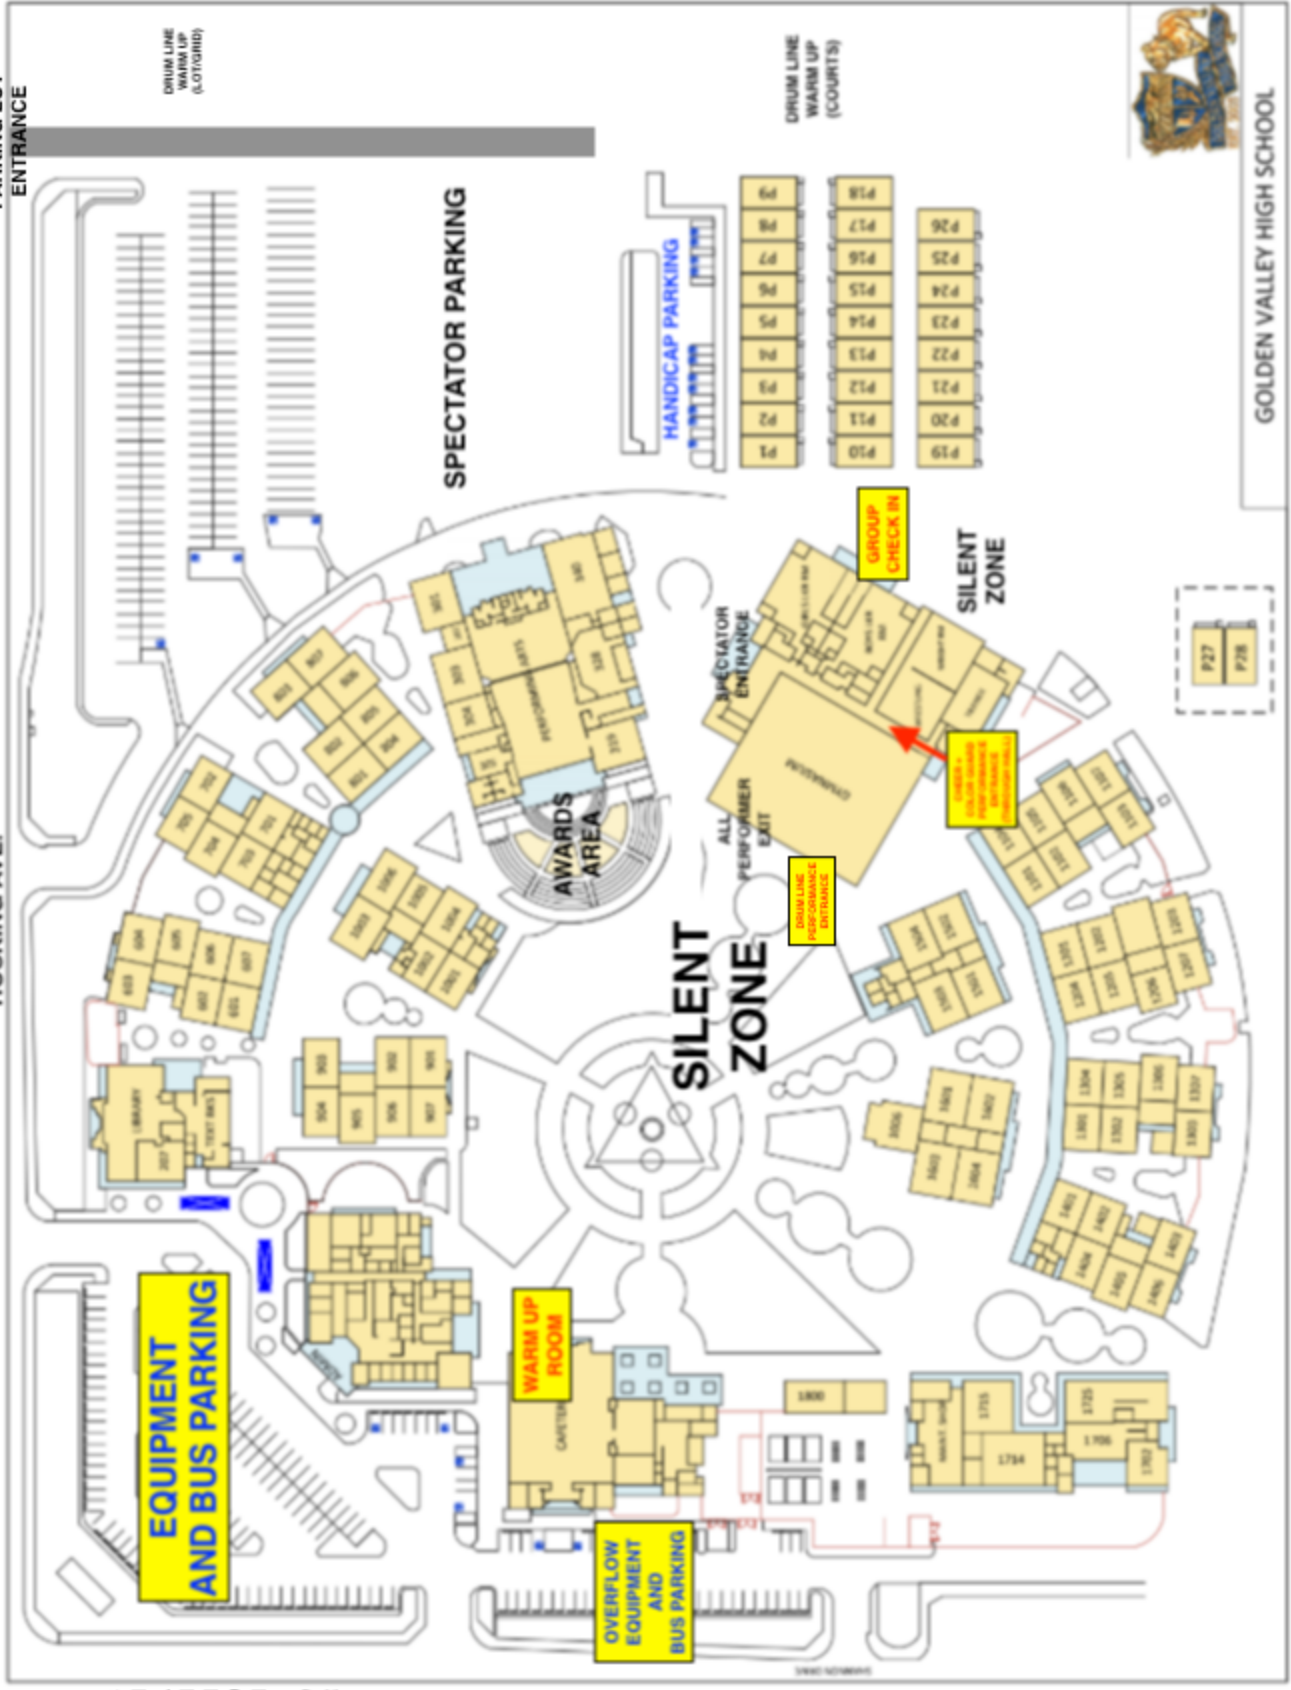

PARKING LOT
ENTRANCE

HOSKING AVE.

S H A N N O N D R

DRUM LINE
LOT (LOT 500D)

SPECTATOR PARKING

DRUM LINE
WARM UP
(COURTS)

GOLDEN VALLEY HIGH SCHOOL

DATE: 10/20/16