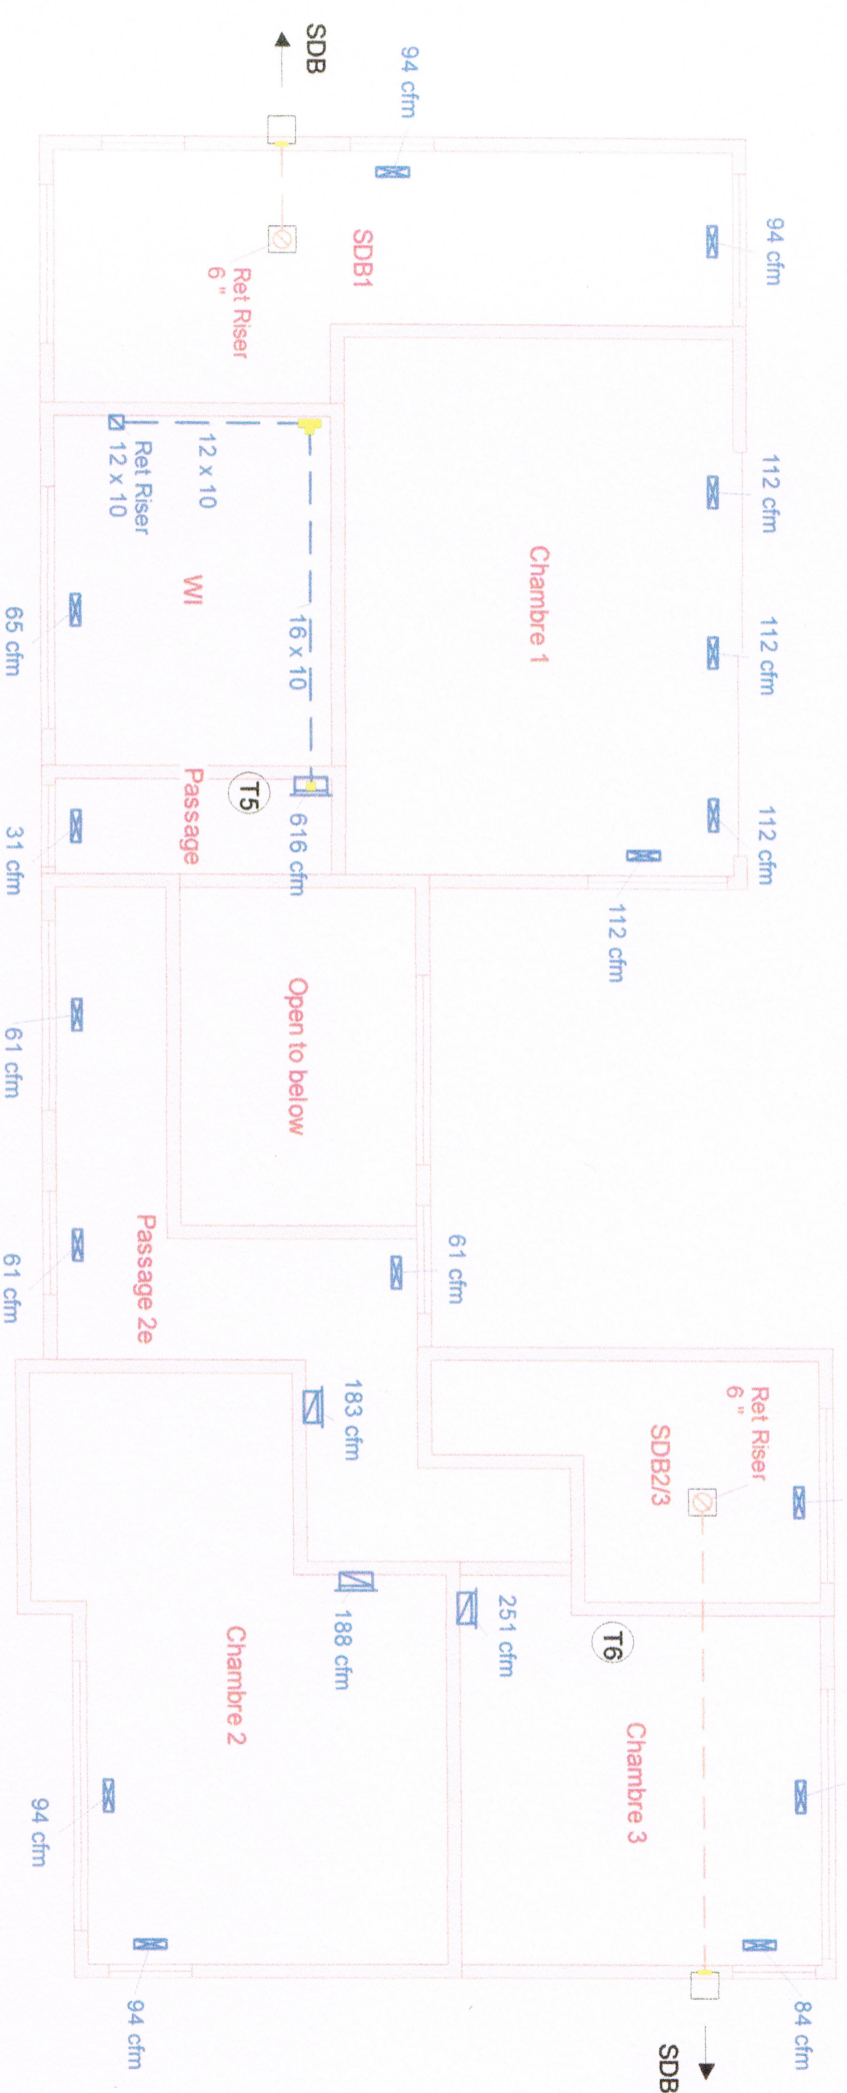

Job #: 1764
 Performed by Antoine Assaf for:

MonCalculdecharge.com
 2669 Master
 St-Lazare, Qc
 www.moncalculdecharge.com antoine.assaf@video...

Scale: 1 : 83
 Page 1
 Right-Suite@ Universal 2017
 17.0.01 RSU15789
 2016-Apr-03 22:23:26

2e Étage

Job #: 1764
Performed by Antoine Assaf for:

MonCalculdecharge.com
2669 Master
St-Lazare, Qc
www.moncalculdecharge.com antoine.assaf@video...

Scale: 1 : 83
Page 3
Right-Suite@ Universal 2017
17.0.01 RSU15789
2016-Apr-03 22:23:26