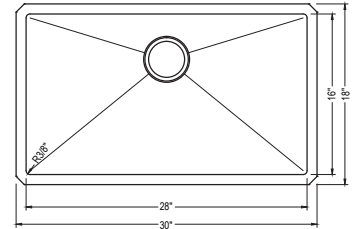

## PS-101

Dimensions: 23" x 18"  
Bowl Depth: 10"  
5" ADA Available

## PS-102

Dimensions: 30" x 18"  
Bowl Depth: 10"  
5" ADA Available

## PS-103

PD-5050-3219R10

Dimensions: 32" x 19"  
Bowl Depths: 10"  
5" ADA Available

## PS-104

PD-6040-3218R10

Dimensions: 32" x 18"  
Bowl Depths: 10" | 9"  
5" ADA Available