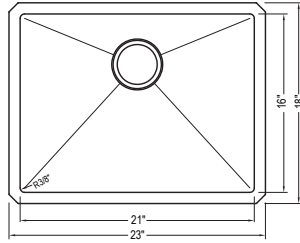

Handmade Stainless Steel Sinks Wholesale Product List

for more information visit www.luna-quartz.com

POZZO™

PS-101

Dimensions: 23" x 18"
Bowl Depth: 10"
5" ADA Available

DESCRIPTION

- 16 or 18-Gauge steel for added durability
- Premium SUS-304 Stainless Steel
- Undercoated and Sound Insulated
- Template and mounting clips
- Standard 3.5" drain opening
- Commercial grade Satin finish