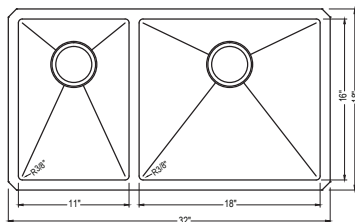

## PS-103

PD-5050-3219R10

Dimensions: 32" x 19"  
Bowl Depths: 10"  
5" ADA Available

## PS-104

PD-6040-3218R10

Dimensions: 32" x 18"  
Bowl Depths: 10" | 9"  
5" ADA Available

## PS-105

PD-4060-3218R10

Dimensions: 32" x 18"  
Bowl Depths: 9" | 10"  
5" ADA Available

## PS-106

Dimensions: 32 7/8" x 20 3/4"  
Bowl Depths: 10"  
Minimum cabinet: 36"