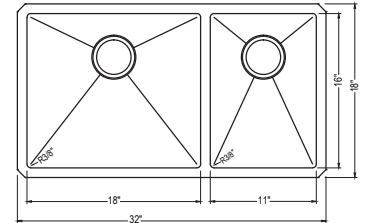

## PS-103

PD-5050-3219R10

Dimensions: 32" x 19"  
Bowl Depths: 10"  
5" ADA Available

## PS-104

PD-6040-3218R10

Dimensions: 32" x 18"  
Bowl Depths: 10" | 9"  
5" ADA Available

## PS-105

PD-4060-3218R10

Dimensions: 32" x 18"  
Bowl Depths: 9" | 10"  
5" ADA Available