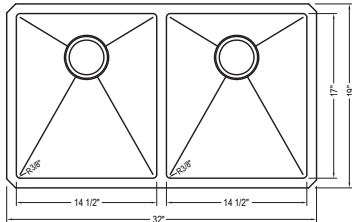

## PS-102

Dimensions: 30" x 18"  
Bowl Depth: 10"  
5" ADA Available

## PS-103

PD-5050-3219R10

Dimensions: 32" x 19"  
Bowl Depths: 10"  
5" ADA Available

## PS-104

PD-6040-3218R10

Dimensions: 32" x 18"  
Bowl Depths: 10" | 9"  
5" ADA Available

## PS-105

PD-4060-3218R10

Dimensions: 32" x 18"  
Bowl Depths: 9" | 10"  
5" ADA Available