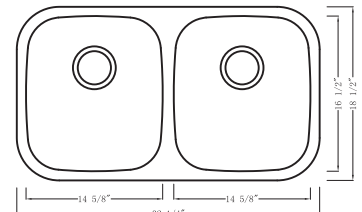

PS-203

Dimensions: 30" x 18 1/8"
Bowl Depth: 9"

DESCRIPTION

- 18-Gauge steel for added durability
- Premium SUS-304 Stainless Steel
- Undercoated and Sound Insulated
- Template and mounting clips
- Standard 3.5" drain opening
- Commercial grade Satin finish

PS-204

Dimensions: 32 1/4" x 18.5"
Bowl Depths: 9"

DESCRIPTION

- 18-Gauge steel for added durability
- Premium SUS-304 Stainless Steel
- Undercoated and Sound Insulated
- Template and mounting clips
- Standard 3.5" drain opening
- Commercial grade Satin finish

PS-205

Dimensions: 31 1/2" x 20 1/2"
Bowl Depths: 7" | 9"

DESCRIPTION

- 18-Gauge steel for added durability
- Premium SUS-304 Stainless Steel
- Undercoated and Sound Insulated
- Template and mounting clips
- Standard 3.5" drain opening
- Commercial grade Satin finish

PS-206

Dimensions: 31 1/2" x 20 1/2"
Bowl Depths: 9" | 7.5"

DESCRIPTION

- 18-Gauge steel for added durability
- Premium SUS-304 Stainless Steel
- Undercoated and Sound Insulated
- Template and mounting clips
- Standard 3.5" drain opening
- Commercial grade Satin finish