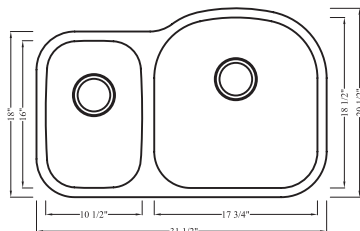

PS-203

Dimensions: 30" x 18 1/8"
Bowl Depth: 9"

DESCRIPTION

- 18-Gauge steel for added durability
- Premium SUS-304 Stainless Steel
- Undercoated and Sound Insulated
- Template and mounting clips
- Standard 3.5" drain opening
- Commercial grade Satin finish

PS-204

Dimensions: 32 1/4" x 18.5"
Bowl Depths: 9"

DESCRIPTION

- 18-Gauge steel for added durability
- Premium SUS-304 Stainless Steel
- Undercoated and Sound Insulated
- Template and mounting clips
- Standard 3.5" drain opening
- Commercial grade Satin finish

PS-205

Dimensions: 31 1/2" x 20 1/2"
Bowl Depths: 7" | 9"

DESCRIPTION

- 18-Gauge steel for added durability
- Premium SUS-304 Stainless Steel
- Undercoated and Sound Insulated
- Template and mounting clips
- Standard 3.5" drain opening
- Commercial grade Satin finish

PS-206

Dimensions: 31 1/2" x 20 1/2"
Bowl Depths: 9" | 7.5"

DESCRIPTION

- 18-Gauge steel for added durability
- Premium SUS-304 Stainless Steel
- Undercoated and Sound Insulated
- Template and mounting clips
- Standard 3.5" drain opening
- Commercial grade Satin finish