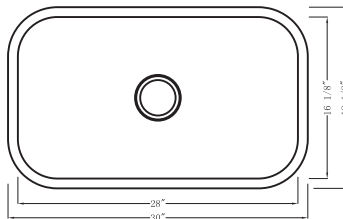

PS-202

Dimensions: 23 1/2" x 17 3/4"
Bowl Depth: 9"

DESCRIPTION

- 18-Gauge steel for added durability
- Premium SUS-304 Stainless Steel
- Undercoated and Sound Insulated
- Template and mounting clips
- Standard 3.5" drain opening
- Commercial grade Satin finish

PS-203

Dimensions: 30" x 18 1/8"
Bowl Depth: 9"

DESCRIPTION

- 18-Gauge steel for added durability
- Premium SUS-304 Stainless Steel
- Undercoated and Sound Insulated
- Template and mounting clips
- Standard 3.5" drain opening
- Commercial grade Satin finish

PS-204

Dimensions: 32 1/4" x 18.5"
Bowl Depths: 9"

DESCRIPTION

- 18-Gauge steel for added durability
- Premium SUS-304 Stainless Steel
- Undercoated and Sound Insulated
- Template and mounting clips
- Standard 3.5" drain opening
- Commercial grade Satin finish

PS-205

Dimensions: 31 1/2" x 20 1/2"
Bowl Depths: 7" | 9"

DESCRIPTION

- 18-Gauge steel for added durability
- Premium SUS-304 Stainless Steel
- Undercoated and Sound Insulated
- Template and mounting clips
- Standard 3.5" drain opening
- Commercial grade Satin finish