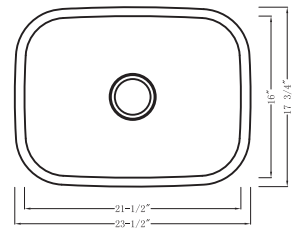

Stamped Stainless Steel Sinks Wholesale Product List

for more information visit www.luna-quartz.com

POZZO™

PS-201

Dimensions: 23 1/4" x 20 7/8"
Bowl Depth: 9"

DESCRIPTION

- 18-Gauge steel for added durability
- Premium SUS-304 Stainless Steel
- Undercoated and Sound Insulated
- Template and mounting clips
- Standard 3.5" drain opening
- Commercial grade Satin finish

PS-202

Dimensions: 23 1/2" x 17 3/4"
Bowl Depth: 9"

DESCRIPTION

- 18-Gauge steel for added durability
- Premium SUS-304 Stainless Steel
- Undercoated and Sound Insulated
- Template and mounting clips
- Standard 3.5" drain opening
- Commercial grade Satin finish

PS-203

Dimensions: 30" x 18 1/8"
Bowl Depth: 9"

DESCRIPTION

- 18-Gauge steel for added durability
- Premium SUS-304 Stainless Steel
- Undercoated and Sound Insulated
- Template and mounting clips
- Standard 3.5" drain opening
- Commercial grade Satin finish

PS-204

Dimensions: 32 1/4" x 18.5"
Bowl Depths: 9"

DESCRIPTION

- 18-Gauge steel for added durability
- Premium SUS-304 Stainless Steel
- Undercoated and Sound Insulated
- Template and mounting clips
- Standard 3.5" drain opening
- Commercial grade Satin finish