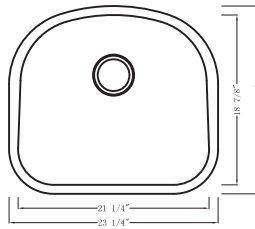

Stamped Stainless Steel Sinks Wholesale Product List

for more information visit www.luna-quartz.com

POZZO™

PS-201

Dimensions: 23 1/4" x 20 7/8"
Bowl Depth: 9"

DESCRIPTION

- 18-Gauge steel for added durability
- Premium SUS-304 Stainless Steel
- Undercoated and Sound Insulated
- Template and mounting clips
- Standard 3.5" drain opening
- Commercial grade Satin finish

PS-202

Dimensions: 23 1/2" x 17 3/4"
Bowl Depth: 9"

DESCRIPTION

- 18-Gauge steel for added durability
- Premium SUS-304 Stainless Steel
- Undercoated and Sound Insulated
- Template and mounting clips
- Standard 3.5" drain opening
- Commercial grade Satin finish

PS-203

Dimensions: 30" x 18 1/8"
Bowl Depth: 9"

DESCRIPTION

- 18-Gauge steel for added durability
- Premium SUS-304 Stainless Steel
- Undercoated and Sound Insulated
- Template and mounting clips
- Standard 3.5" drain opening
- Commercial grade Satin finish

PS-204

Dimensions: 32 1/4" x 18.5"
Bowl Depths: 9"

DESCRIPTION

- 18-Gauge steel for added durability
- Premium SUS-304 Stainless Steel
- Undercoated and Sound Insulated
- Template and mounting clips
- Standard 3.5" drain opening
- Commercial grade Satin finish