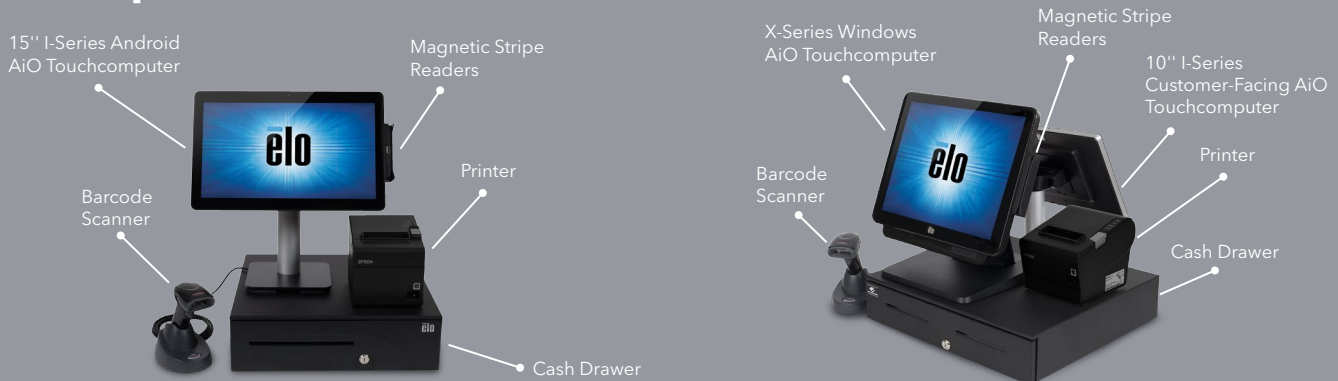

Elo Stacks on POS Value

Reinventing point of sale to embrace new forms of payment, engage shoppers, reward loyalty, and ensure fast service.

Elo POS Products

POS Peripherals

EloView®

The secure, enterprise grade all-in-one solution for remote content deployment and device management. Whether you need to push new content to a device or simply change the screen brightness, EloView has got you covered.

Device Management

Control your devices on the fly. With EloView you can adjust the volume, check for software updates and deliver existing POS apps and responsive websites to Android systems, all without leaving your desk.

Enterprise Integration

An open platform for integration with CMS and POS partners. EloView is modular and can be used with leading MDM platforms as well.

PayPoint

- Available with Windows, Android or for iPad
- Sleek, modern style built to last
- Peripherals are built in rather than bolted on - includes the register, cash drawer, MSR, barcode scanner, receipt printer and customer facing display
- Designed for ease of serviceability
- Flip-for-signature touch screen and electronic receipt delivery

E-Series All-in-One Touchscreen Computers

- 15" wide-screen AiO high performance touchcomputer with great value
- Elegant, retail-hardened touch solution with a small footprint and a quiet fan-less design
- Designed to fit on top of a cash drawer, or be wall or pole mounted
- Optional field-installable peripherals such as magnetic stripe reader and customer-facing displays
- Available with IntelliTouch® zero-bezel SAW or AccuTouch® micro-bezel resistive touch