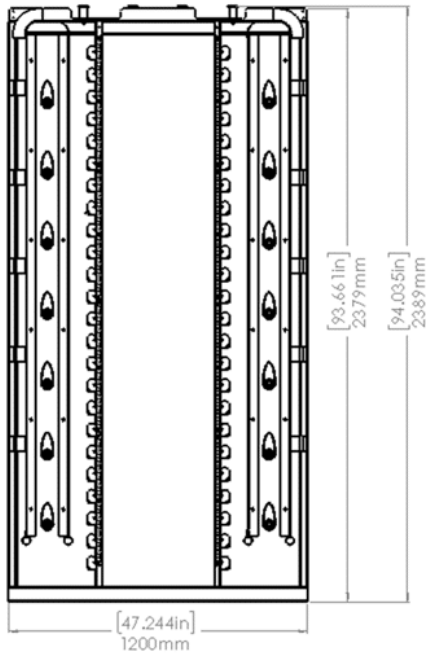

HCF 48RU Optical Distribution Frame

Description

The ODF is a high density 19" framework designed to accommodate up to 6912 fibers based on our 2.0mm Round Duplex Uniboot patchcord.

Integrated routing troughs allow patching across multiple frames without the need for additional overhead containment utilized in traditional installations. By utilizing a standard 19" mounting profile (48U) free access to all connectors is afforded whilst acceptance of multiple panel designs allows for direct patch through, splicing capability as well as pre-terminated stubbed housings for remote splice applications, including MPO connectivity.

Features and Benefits

- Standard 19" profile up to 48RU
- Overhead dedicated cable pathways
- Enforced cable routing between racks
- Black color
- Integrated bend radius management
- Baying connection kit supplied with each frame to allow frames installed in row

- Side Panels available in pairs (left and right side)
- Optional Modular 6912f Splice Cabinet(288f/tray x 24) available to be populated

Applications

- Datacenter • Co Location

Specifications

ELEMENT	CHARACTERISTIC
Height	2379mm (2389mm with top spools)
Width	1200mm
Depth	597mm
Maximum fibre count based on 2.0mm Uniboot patchcords	6912f/3456 pcs
Cable entry/ exit points	4
Material	Cold Rolled Steel
Material thickness	1.5mm to 3mm
Material coating	Powder coating
Colour	Black RAL 9004
Operating temperature	-40°C to +50°C
Materials Compliant to	RoHS, Reach/SVHC
Loading Weight	Max 750kg

Technical Drawing

48RU Frame with Side Panel (End Cap) Requires 67mm additional space each side

HCF-48U-ODF-002 Front View

HCF-48U-ODF-003 Rear View

Ordering Information

PART NUMBER	DESCRIPTION
HCF-48U-ODF-002	19" Fixed Frame ODF High Capacity 48RU Black UNLOADED(FXDAXXBXXX-12XX)
HCF-48U-ODF-003	19" Fixed Frame ODF High Capacity 48RU loaded with 24x288F Splice Cabinet Black(FXDAXXBXXX-1201)
HCF-48U-SPL-001	Side Panels for 19" Fixed Frame ODF High Capacity 48RU Black(FXDAXXBXXX-13ZZ)