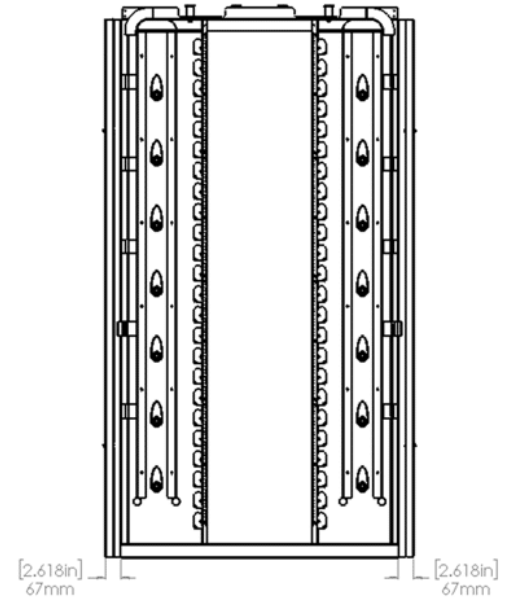

HCF 48RU Optical Distribution Frame

Description

The ODF is a high density 19" framework designed to accommodate up to 6912 fibers based on our 2.0mm Round Duplex Uniboot patchcord.

Integrated routing troughs allow patching across multiple frames without the need for additional overhead containment utilized in traditional installations. By utilizing a standard 19" mounting profile (48U) free access to all connectors is afforded whilst acceptance of multiple panel designs allows for direct patch through, splicing capability as well as pre-terminated stubbed housings for remote splice applications, including MPO connectivity.

Features and Benefits

- Standard 19" profile up to 48RU
- Overhead dedicated cable pathways
- Enforced cable routing between racks
- Black color
- Integrated bend radius management
- Baying connection kit supplied with each frame to allow frames installed in row

- Side Panels available in pairs (left and right side)
- Optional Modular 6912f Splice Cabinet(288f/tray x 24) available to be populated

Applications

- Datacenter • Co Location

Specifications

ELEMENT	CHARACTERISTIC
Height	2379mm (2389mm with top spools)
Width	1200mm
Depth	597mm
Maximum fibre count based on 2.0mm Uniboot patchcords	6912f/3456 pcs
Cable entry/ exit points	4
Material	Cold Rolled Steel
Material thickness	1.5mm to 3mm
Material coating	Powder coating
Colour	Black RAL 9004
Operating temperature	-40°C to +50°C
Materials Compliant to	RoHS, Reach/SVHC
Loading Weight	Max 750kg

Technical Drawing

48RU Frame with Side Panel (End Cap) Requires 67mm additional space each side

HCF-48U-ODF-002 Front View

HCF-48U-ODF-003 Rear View

Ordering Information

PART NUMBER	DESCRIPTION
HCF-48U-ODF-002	19" Fixed Frame ODF High Capacity 48RU Black UNLOADED(FXDAXXBXXX-12XX)
HCF-48U-ODF-003	19" Fixed Frame ODF High Capacity 48RU loaded with 24x288F Splice Cabinet Black(FXDAXXBXXX-1201)
HCF-48U-SPL-001	Side Panels for 19" Fixed Frame ODF High Capacity 48RU Black(FXDAXXBXXX-13ZZ)