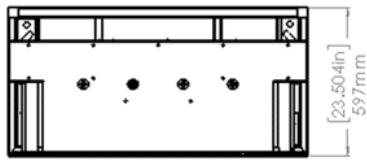

Features and Benefits

- Standard 19" profile up to 48RU
- Overhead dedicated cable pathways
- Enforced cable routing between racks
- Black color
- Integrated bend radius management
- Baying connection kit supplied with each frame to allow frames installed in row

- Side Panels available in pairs (left and right side)
- Optional Modular 6912f Splice Cabinet(288f/tray x 24) available to be populated

Applications

- Datacenter • Co Location

Specifications

ELEMENT	CHARACTERISTIC
Height	2379mm (2389mm with top spools)
Width	1200mm
Depth	597mm
Maximum fibre count based on 2.0mm Uniboot patchcords	6912f/3456 pcs
Cable entry/ exit points	4
Material	Cold Rolled Steel
Material thickness	1.5mm to 3mm
Material coating	Powder coating
Colour	Black RAL 9004
Operating temperature	-40°C to +50°C
Materials Compliant to	RoHS, Reach/SVHC
Loading Weight	Max 750kg

Technical Drawing

48RU Frame with Side Panel (End Cap) Requires 67mm additional space each side

HCF-48U-ODF-002 Front View

HCF-48U-ODF-003 Rear View

Ordering Information

PART NUMBER	DESCRIPTION
HCF-48U-ODF-002	19" Fixed Frame ODF High Capacity 48RU Black UNLOADED(FXDAXXBXXX-12XX)
HCF-48U-ODF-003	19" Fixed Frame ODF High Capacity 48RU loaded with 24x288F Splice Cabinet Black(FXDAXXBXXX-1201)
HCF-48U-SPL-001	Side Panels for 19" Fixed Frame ODF High Capacity 48RU Black(FXDAXXBXXX-13ZZ)