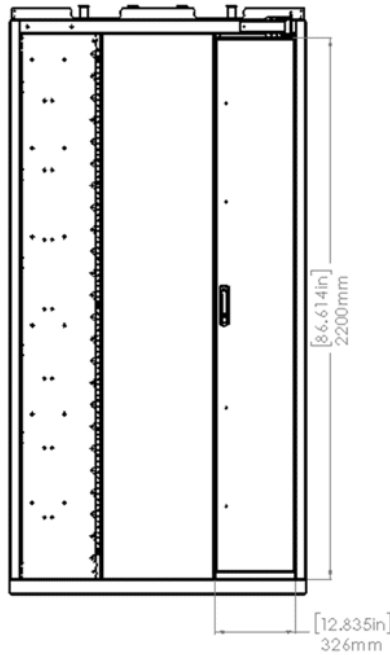

HCF 48RU Optical Distribution Frame

Description

The ODF is a high density 19" framework designed to accommodate up to 6912 fibers based on our 2.0mm Round Duplex Uniboot patchcord.

Integrated routing troughs allow patching across multiple frames without the need for additional overhead containment utilized in traditional installations. By utilizing a standard 19" mounting profile (48U) free access to all connectors is afforded whilst acceptance of multiple panel designs allows for direct patch through, splicing capability as well as pre-terminated stubbed housings for remote splice applications, including MPO connectivity.

Features and Benefits

- Standard 19" profile up to 48RU
- Overhead dedicated cable pathways
- Enforced cable routing between racks
- Black color
- Integrated bend radius management
- Baying connection kit supplied with each frame to allow frames installed in row

- Side Panels available in pairs (left and right side)
- Optional Modular 6912f Splice Cabinet(288f/tray x 24) available to be populated

Applications

- Datacenter • Co Location

Specifications

ELEMENT	CHARACTERISTIC
Height	2379mm (2389mm with top spools)
Width	1200mm
Depth	597mm
Maximum fibre count based on 2.0mm Uniboot patchcords	6912f/3456 pcs
Cable entry/ exit points	4
Material	Cold Rolled Steel
Material thickness	1.5mm to 3mm
Material coating	Powder coating
Colour	Black RAL 9004
Operating temperature	-40°C to +50°C
Materials Compliant to	RoHS, Reach/SVHC
Loading Weight	Max 750kg

Technical Drawing

48RU Frame with Side Panel (End Cap) Requires 67mm additional space each side

HCF-48U-ODF-002 Front View

HCF-48U-ODF-003 Rear View

Ordering Information

PART NUMBER	DESCRIPTION
HCF-48U-ODF-002	19" Fixed Frame ODF High Capacity 48RU Black UNLOADED(FXDAXXBXXX-12XX)
HCF-48U-ODF-003	19" Fixed Frame ODF High Capacity 48RU loaded with 24x288F Splice Cabinet Black(FXDAXXBXXX-1201)
HCF-48U-SPL-001	Side Panels for 19" Fixed Frame ODF High Capacity 48RU Black(FXDAXXBXXX-13ZZ)