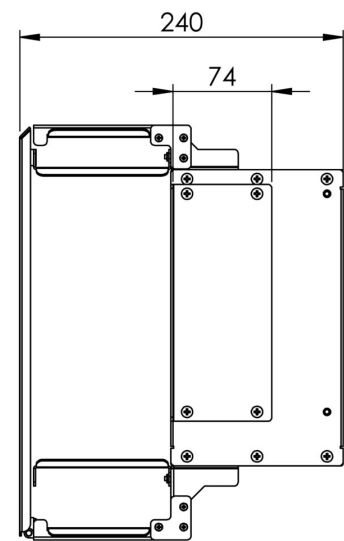

Applications

- Colocation
- Meet-Me-Rooms
- Telco racks
- Hyperscale data center

Specifications

Element	Characteristic
Dimensions	308mm (H) x 438.6mm (W) x 260mm (D)
Maximum fiber count	576f (LC), 1728f (12-fiber MPO), 3456f (24-fiber MPO)
Cable entry	Left and right
Material	Aluminum
Material thickness	1.5 mm
Material coating	Powder
Color	Black
Operating temperature	-20°C to +50°C
Materials compliant to	RoHS, Reach, SVHC

Technical Drawing

Isometric View

Ordering Information

Product	Part Number	Legacy Part Number
AFL Hyperscale H-Series 7RU Slim Depth for 24 Cassette Black	FXHEXXBXXX-03XX	HDX7UPANEL

Regional Availability

USA	EMEA	INDIA	APAC (excluding India)
+1-866-814-8615 usasales@aflhyperscale.com	+44 1908 441 144 emeasales@aflhyperscale.com	+91 80 46874687 indiasales@aflhyperscale.com	+86 755 2561 3694 apacsales@aflhyperscale.com