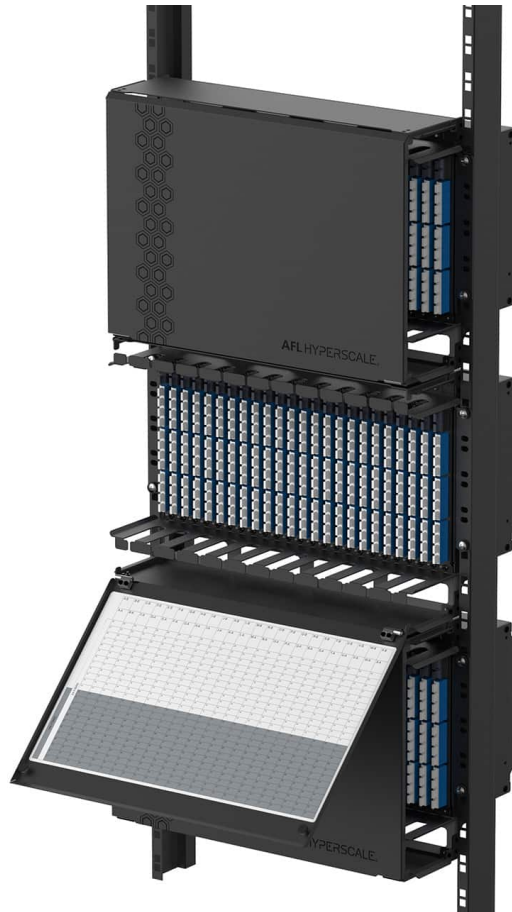

H-Series 7RU Housing

Description

The H-Series Housing is a 7RU unit, incorporating integrated top and bottom, incoming and outgoing cable management. With room for up to 24 H-Series Cassettes, enough for 576 LC connections, the housing is available unloaded so it can scale as your network grows. The H-Series Housing is 19" rack-mountable and made from aluminum alloy, making it strong, lightweight, and easily installed by one person. Front-access only and shallow-depth (260mm/10.2"), the H-Series is perfect for network upgrades or refreshes in data center or telecom environments. A flat front door protects installed assemblies and provides a blank canvas for exterior custom labeling, although a comprehensive port labeling table is provided on the inside of the door. Small, magnetic door catches and a hinged bottom ensure secure, reliable access to cassettes and assemblies. Cable entry can be made from the left or right of the housing with 0.75RU of cable management at the top for typically high fiber count cables and 1.25RU cable management at the bottom for patch cord routing. Integrated cable management protects the bend radius of incoming and outgoing fibers to ensure optimum network performance whilst providing the means for effective cable management and arrangement.

Features and Benefits

- 7RU housing can accommodate 24 H-Series cassettes and a total of 576 LC ports
- Available unloaded, allowing you to add cassettes as your network grows

- Housing is robust but made out of lightweight aluminum alloy, enabling one-person installation
- Easy access makes adding, removing, or swapping cassettes simple and straightforward
- Slim-depth housing is ideal for shallow rack environments