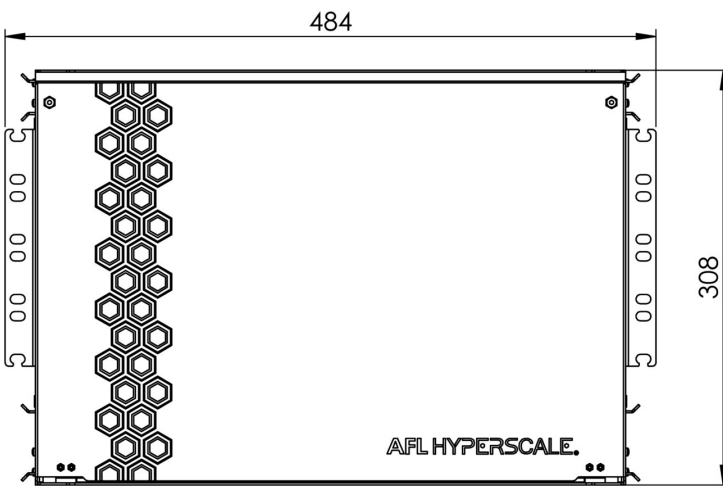

Applications

- Colocation
- Meet-Me-Rooms
- Telco racks
- Hyperscale data center

Specifications

Element	Characteristic
Dimensions	308mm (H) x 438.6mm (W) x 260mm (D)
Maximum fiber count	576f (LC), 1728f (12-fiber MPO), 3456f (24-fiber MPO)
Cable entry	Left and right
Material	Aluminum
Material thickness	1.5 mm
Material coating	Powder
Color	Black
Operating temperature	-20°C to +50°C
Materials compliant to	RoHS, Reach, SVHC

Technical Drawing

Isometric View

Ordering Information

Product	Part Number	Legacy Part Number
AFL Hyperscale H-Series 7RU Slim Depth for 24 Cassette Black	FXHEXXBXXX-03XX	HDX7UPANEL

Regional Availability

USA	EMEA	INDIA	APAC (excluding India)
+1-866-814-8615 usasales@aflhyperscale.com	+44 1908 441 144 emeasales@aflhyperscale.com	+91 80 46874687 indiasales@aflhyperscale.com	+86 755 2561 3694 apacsales@aflhyperscale.com