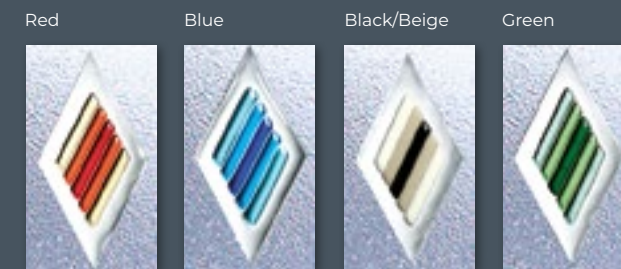

Balmoral One Classic Fused Jewel Red
Colour Red
Frame White