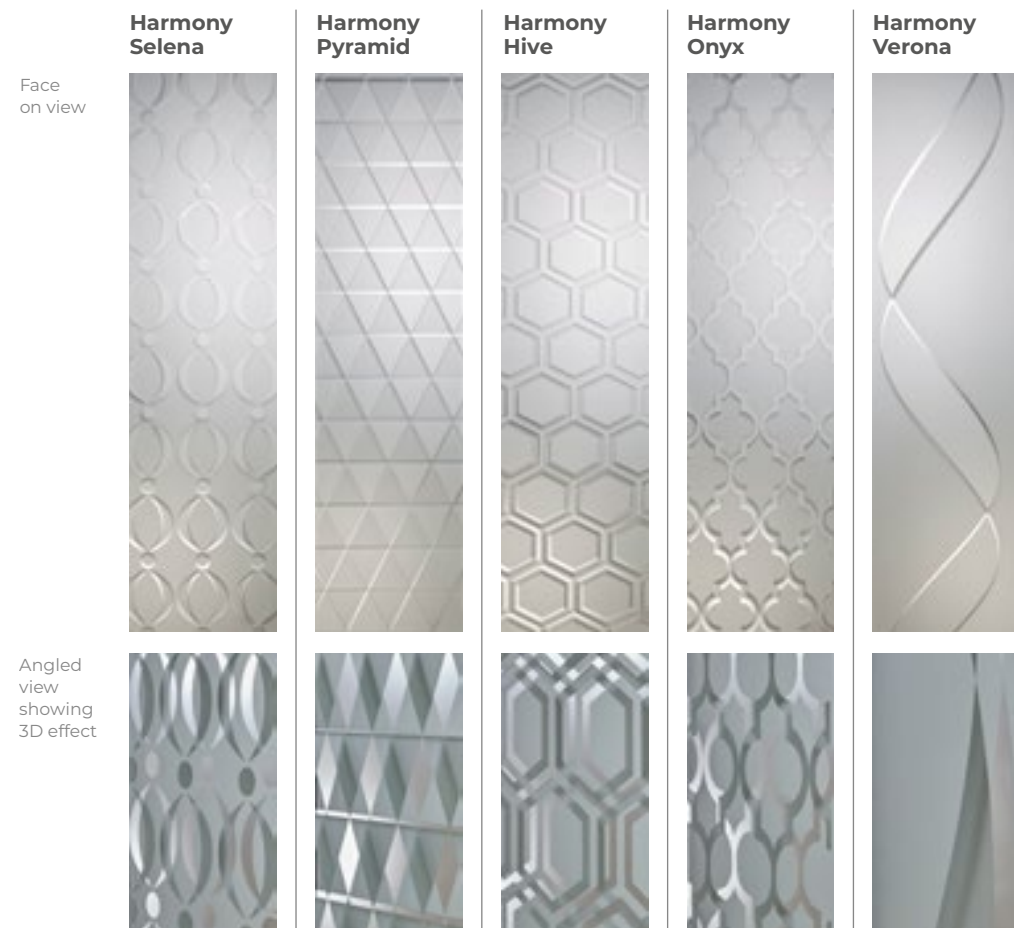

Modern Collection

If you're looking for a contemporary style that makes a real statement, the Modern Collection, featuring high grade, stainless-steel trims, is the perfect choice for your home.

Exclusive Glasses

Modern 5101 Harmony Collection

The exclusive Harmony Collection provides contemporary, etched effect geometric designs which cleverly feature on both sides of the double-glazed unit to create a three-dimensional effect which is both elegant and striking.

Please Note: Only available in Modern 5101