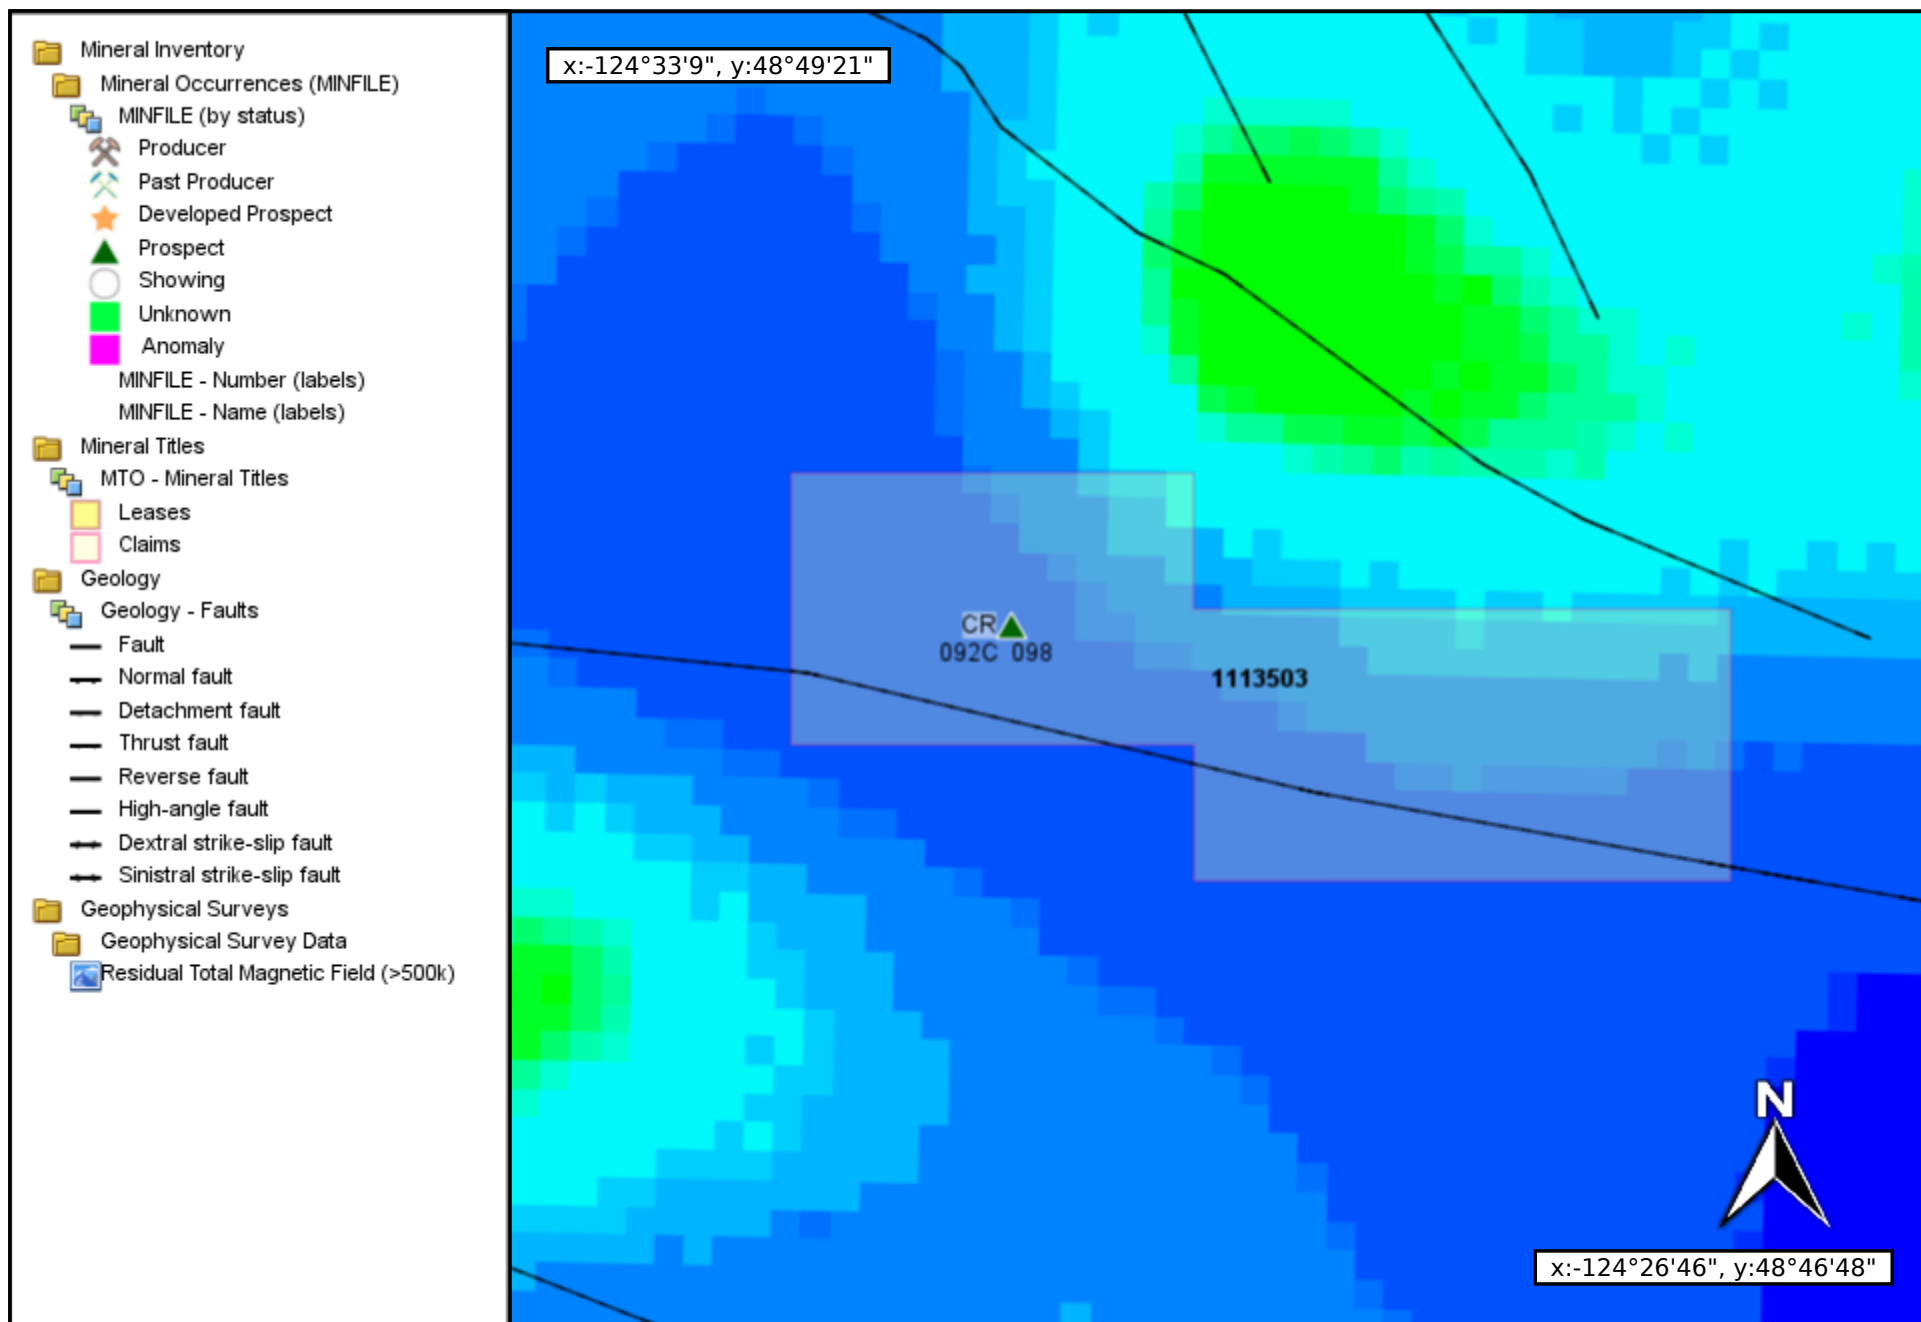

CAYCUSE COPPER PROPERTY

Total Residual

800 m
2600 ft

Oct/17/2024
Scale 1:39173

This map is generated from MapPlace.