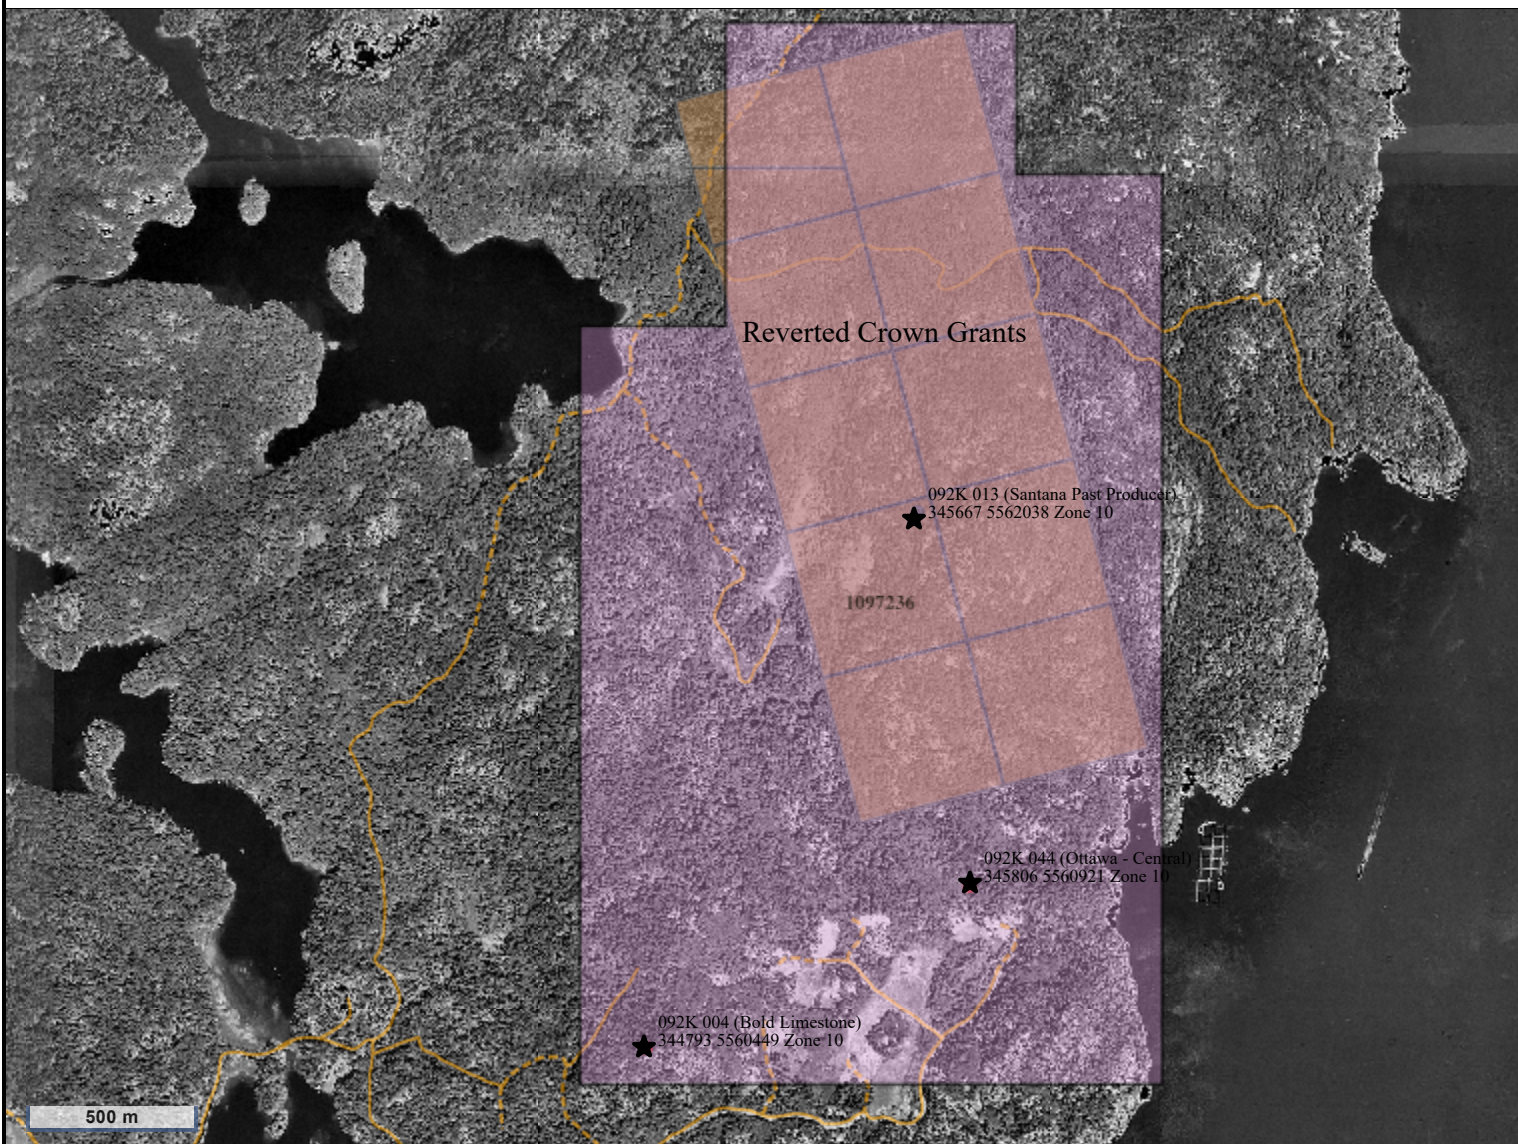

SANTANA MINES

Legend

Mineral Titles (MTO)

Title (current)

- LEASE
- CLAIM

Other Mining Layers

Mineral Occurrences (MINFILE)

- Producer
- Past Producer
- Developed Prospect
- Other

MTA - Crown Granted Mineral Claims - Outlined

MTA - Crown Granted Mineral Claims - Colour Themed

- Unknown
- Cancelled
- Crown Granted
- Escheated
- Not Granted
- Reverted
- Surrendered

Base Maps

(1:20,000) Transportation - Roads, Railroads, etc.

- Airfield
- Airport
- Airstrip

This map is a user generated static output from an Internet mapping site and is for general reference only. Data layers that appear on this map may or may not be accurate, current, or otherwise reliable.
THIS MAP IS NOT TO BE USED FOR NAVIGATION.