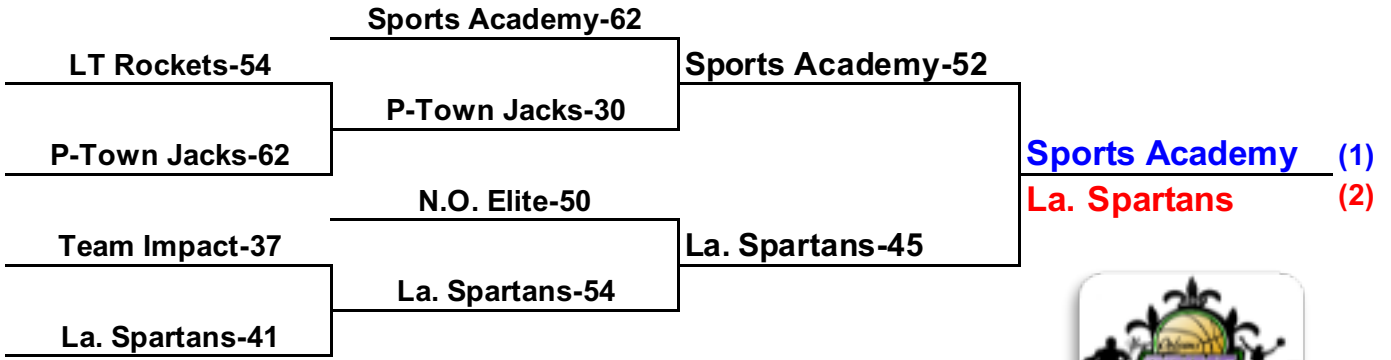

2010 Primetime SUPER 60 Classic 17/u

home on top
vist. on bottom