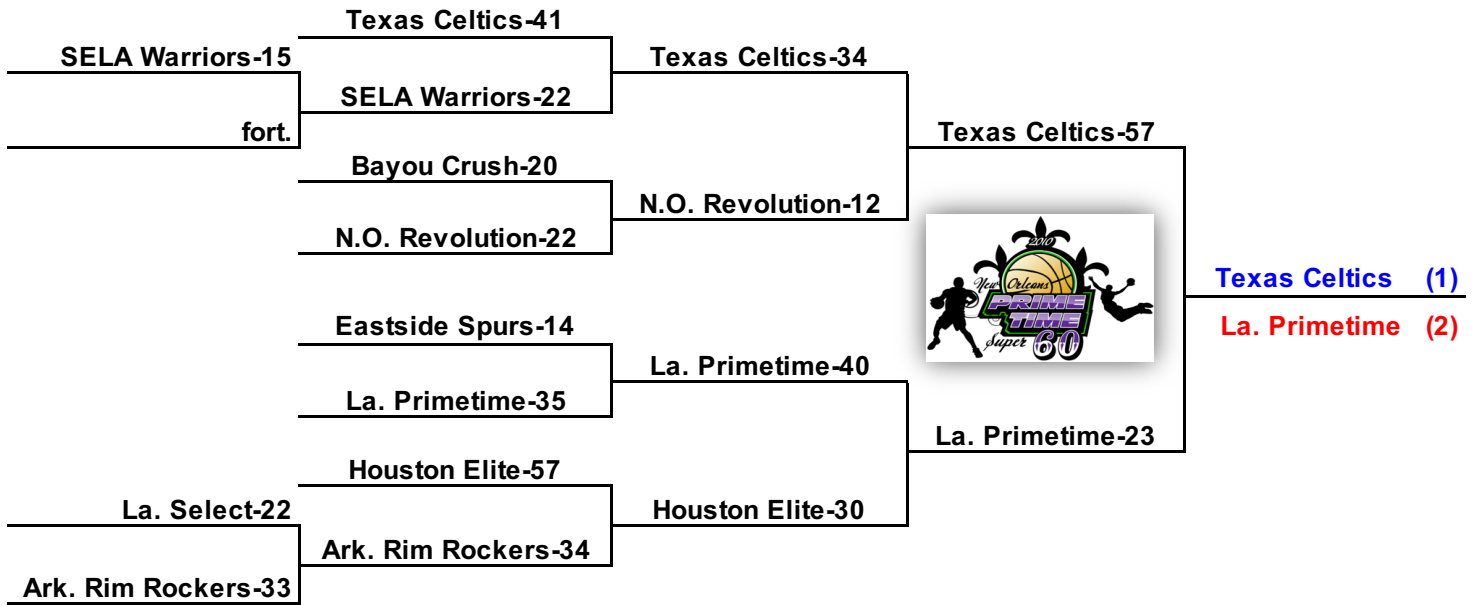

2010 Primetime SUPER 60 Classic - 11u