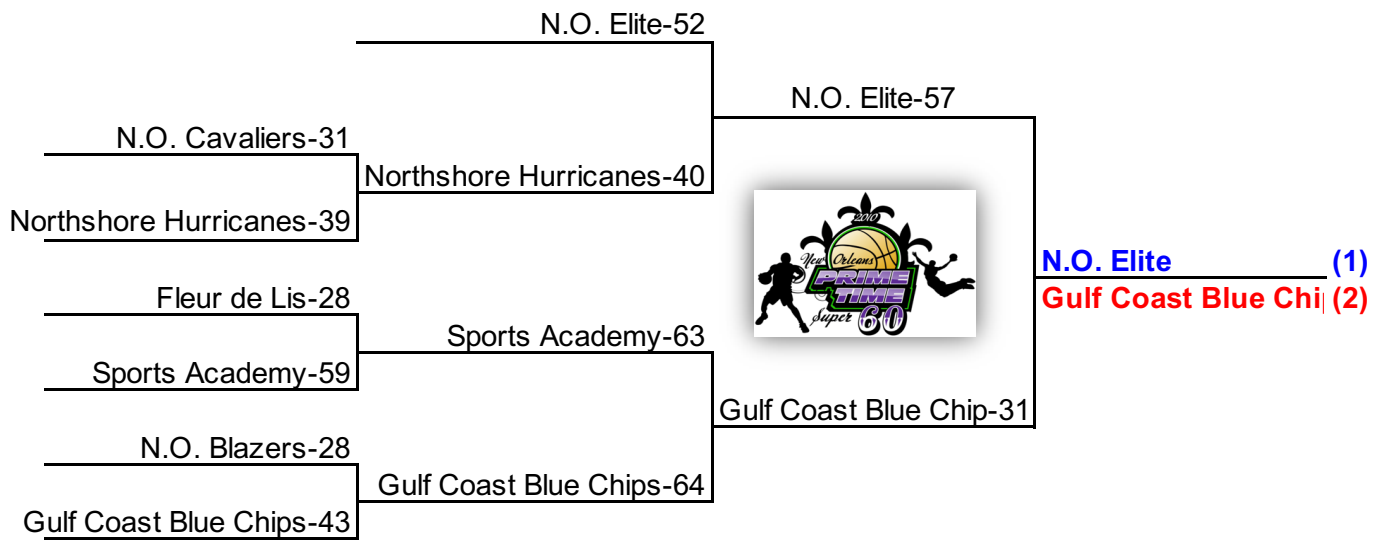

2010 Primetime SUPER 60 Classic - 14u