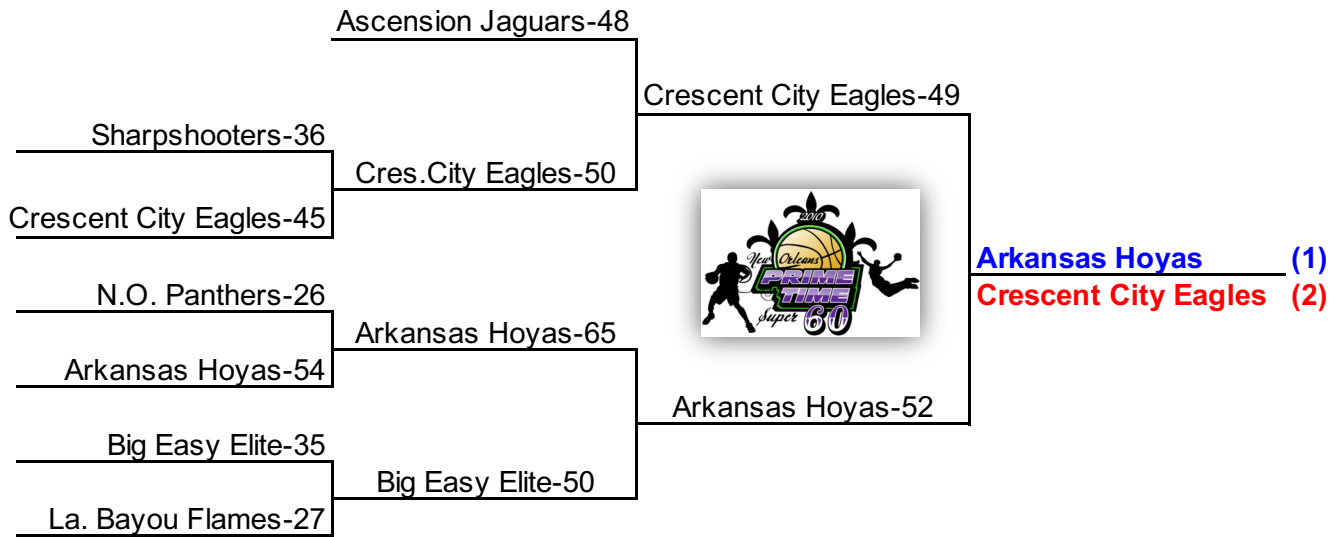

2010 Primetime SUPER 60 Classic - 13u