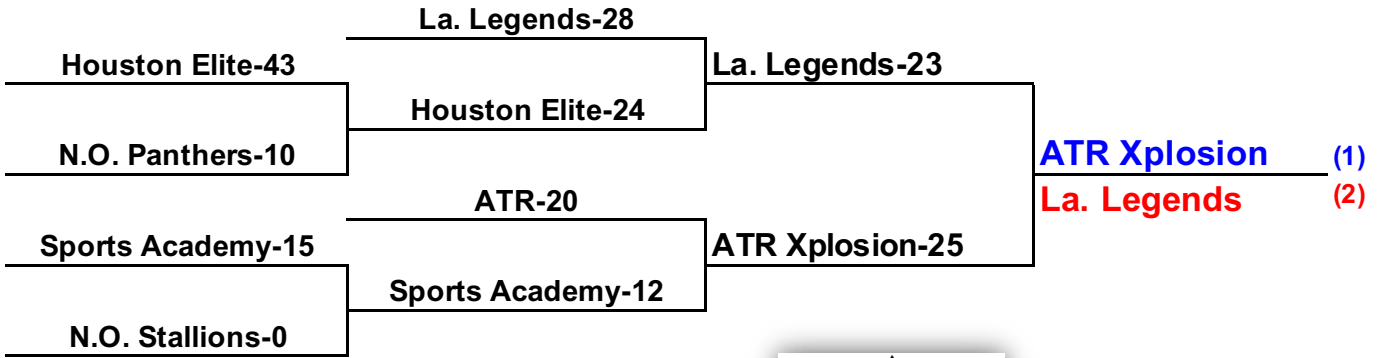

2010 Primetime SUPER 60 Classic 9/u

Pool A						Pool B									
W	L					W	L								
2	0	A 1	ATR			2	0	B 1	La. Legends						
1	1	A 2	Houston Elite			1	1	B 2	Sports Academy						
0	2	A 3	N.O. Stallions			0	2	B 3	N.O. Panthers						
		Teams	Date	Time	Site	Results				Teams	Date	Time	Site	Results	
A 1 v A 3	Sat	10:00 AM	6	A 1	38	A 3	11	B 1 v B 3	Sat	10:00 AM	2	B 1	45	B 3	2
A 2 v A 3	Sat	Noon	6	A 2	31	A 3	12	B 3 v B 2	Sat	1:00pm	5	B 3	8	B 2	28
A 1 v A 2	Sat	3:00pm	1	A 1	33	A 2	28	B 1 v B 2	Sat	5:00pm	2	B 1	32	B 2	14

Sites:

1: Site 1 Alario - Main

2: Site 2 Alario - Purple

3: Site 3 Alario - Green

4: Site 4 Alario - Gold

5: Site 5 Alario - Red

6: Site 6 Alario - Blue

home on left
vist. on right

2010 Primetime SUPER 60 Classic 9/u

home on top
vist. on bottom

2010 Primetime SUPER 60 Classic - 10u

W		L		Pool A			
2	0	A 1	N.O. Revolution			1st	
1	1	A 2	La. Legends			2nd	
0	2	A 3	N.O. Panthers			3rd	
Teams	Date	Time	Site	Results			
A 1 v A 3	Sat	4:00pm	1	A 1	38	A 3	10
A 2 v A 3	Sat	10:00 AM	5	A 2	36	A 3	25
A 1 v A 2	Sat	6:00pm	3	A 1	41	A 2	33