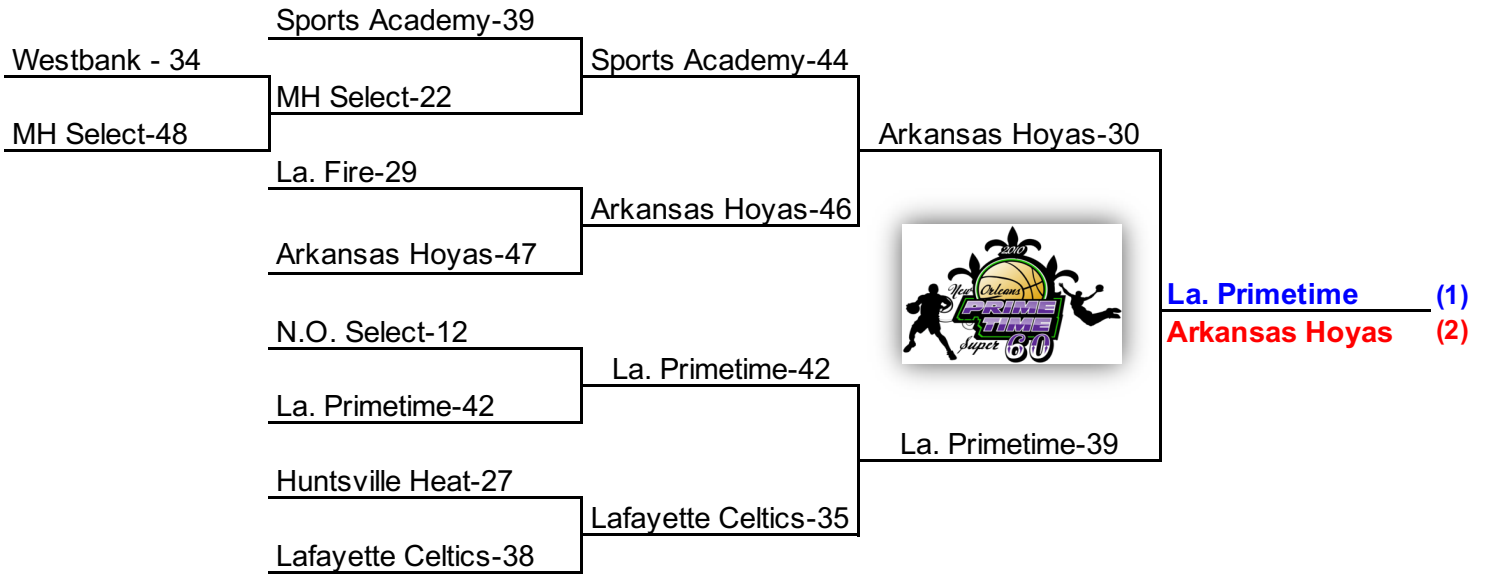

2010 Primetime SUPER 60 Classic - 12u