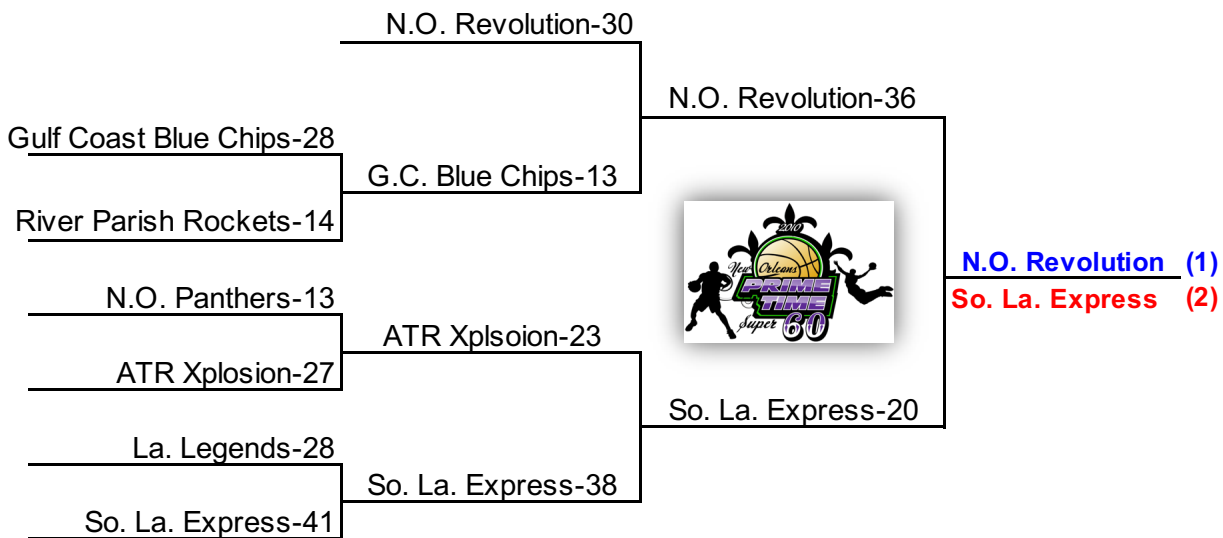

2010 Primetime SUPER 60 Classic - 10u

[home on top](#)
[vist. on bottom](#)