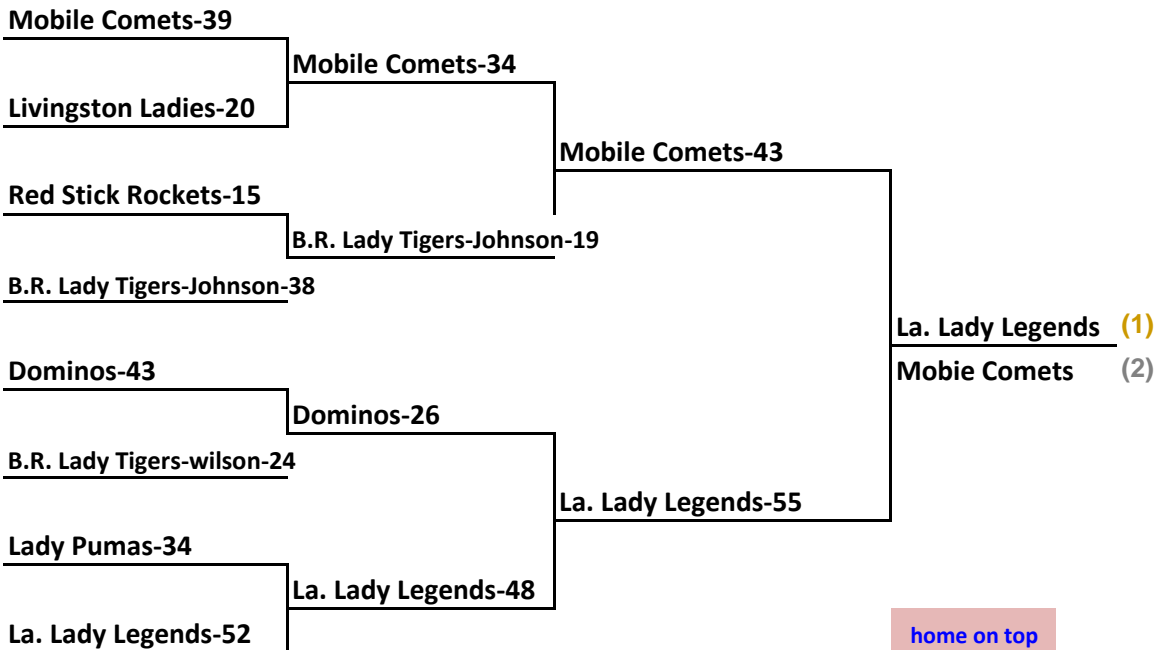

9th Grade - 2013 Girls SUPER 60

W		L		Pool A			
2	0	A 1	Mobile Comets (AL)			1st	
1	1	A 2	Louisiana Lady Legends (LA)			2nd	
0	2	A 3	B.R. Lady Tigers-Wilson (LA)			3rd	
Teams	Date	Time	Site	Results			
A 1 v A 3	Sat	1:00pm	1	A 1	55	A 3	21
A 2 v A 3	Sat	10:00 AM	3	A 2	60	A 3	26
A 1 v A 2	Sat	4:15pm	2	A 1	52	A 2	37

W		L		Pool B			
1	1	B 1	B.R. Lady Tigers-Johnson (LA)			2nd	
2	0	B 2	Dominos (LA)			1st	
0	2	B 3	Livingston Ladies (LA)			3rd	
Teams	Date	Time	Site	Results			
B 1 v B 3	Sat	2:05pm	3	B 1	23	B 3	12
B 2 v B 3	Sat	11:00 AM	4	B 2	47	B 3	25
B 1 v B 2	Sat	5:20pm	4	B 1	35	B 2	41

W		L		Pool C			
3	0	C 1	Lady Pumas (LA)			1st	
0	2	C 2	Red Stick Rockets (LA)			2nd	
1	1	C 3	Kenner Angles (LA)			wna	
Teams	Date	Time	Site	Results			
C 1 v C 3	Sat	5:20pm	3	C 1	50	C 3	23
C 2 v C 3	Sat	2:05pm	1	C 2	28	C 3	35
C 1 v C 2	Sat	11:00 AM	2	C 1	48	C 2	13

Sites:

- 1: Site 1 Alario - Main
- 2: Site 2 Alario - Purple
- 3: Site 3 Alario - Green
- 4: Site 4 Alario - Gold
- 5: Site 5 Alario - Red
- 6: Site 6 Alario - Blue

home on left   vist. on right

Players MUST be in FULL uniform to enter gym

Teams MUST arrive at the gym site AT LEAST 30 min. BEFORE scheduled game time as games CAN and WILL BEGIN EARLY !!!

not the 1st game of the day

9th Grade Bracket Play Games Below

home on top
vist. on bottom