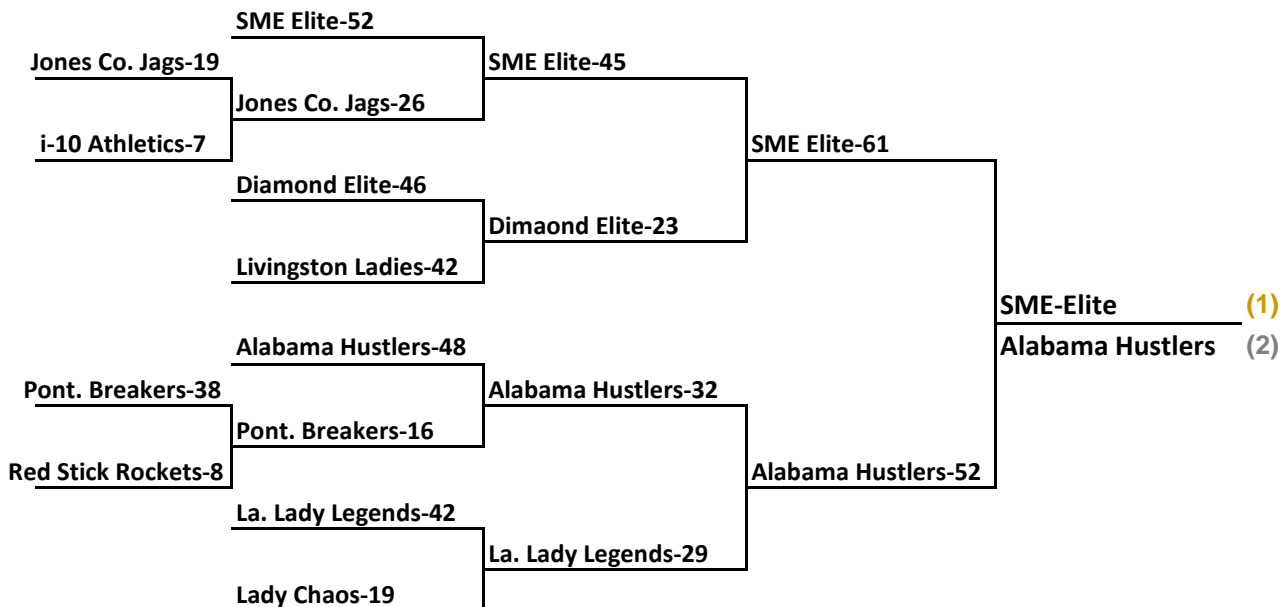

8th Grade - 2013 Girls SUPER 60

Pool A									
W	L								
2	0	A 1	SME Elite (MS)					1st	
1	1	A 2	Lady Chaos (LA)					2nd	
0	2	A 3	Red Stick Rockets (LA)					3rd	
Teams	Date	Time	Site	Results					
A 1 v A 3	Sat	1:00pm	3	A 1	42	A 3	9		
A 2 v A 3	Sat	10:00 AM	2	A 2	42	A 3	8		
A 1 v A 2	Sat	4:15pm	1	A 1	39	A 2	19		

Pool B									
W	L								
2	0	B 1	Alabama Lady Hustlers (AL)					1st	
0	2	B 2	i-10 Athletics (LA)					3rd	
1	1	B 3	Livingston Ladies (LA)					2nd	
Teams	Date	Time	Site	Results					
B 1 v B 3	Sat	1:00pm	2	B 1	53	B 3	28		
B 2 v B 3	Sat	10:00 AM	4	B 2	10	B 3	31		
B 1 v B 2	Sat	4:15pm	4	B 1	30	B 2	8		

Pool C									
W	L								
0	2	C 1	Jones County Jaguars (MS)					2nd	
1	1	C 2	Louisiana Lady Legends (LA)					1st	
Teams	Date	Time	Site	Results					
* C 1 v C 2	Sat	4:15pm	3	C 1	45	C 2	57		
D 1 v C 1	Sat	1:00pm	6	D 1	52	C 1	50		
D 2 v C 2	Sat	1:00pm	4	D 2	49	C 2	20		

Pool D									
W	L								
2	0	D 1	Diamond Elite (LA)					1st	
1	1	D 2	Ponchatoula Breakers (LA)					2nd	
Teams	Date	Time	Site	Results					
* D 1 v D 2	Sat	10:00 AM	1	D 1	41	D 2	35		
D 1 v C 1	Sat	1:00pm	6	D 1	52	C 1	50		
D 2 v C 2	Sat	1:00pm	4	D 2	49	C 2	20		

* pool placement game

Players MUST be in FULL uniform to enter the Gym Sites

home on left

vist. on right

Sites:

- 1: Site 1 **ALARIO - MAIN**
- 2: Site 2 **Alario - Purple**
- 3: Site 3 **Alario - Green**
- 4: Site 4 **Alario - Gold**
- 5: Site 5 **Alario - Red**
- 6: Site 5 **Alario - Blue**

Teams MUST arrive at the Alario Center AT LEAST 30 min. BEFORE scheduled game time as games CAN and WILL BEGIN EARLY !!!

not the 1st game of the day

8th Grade Bracket Play Games Below