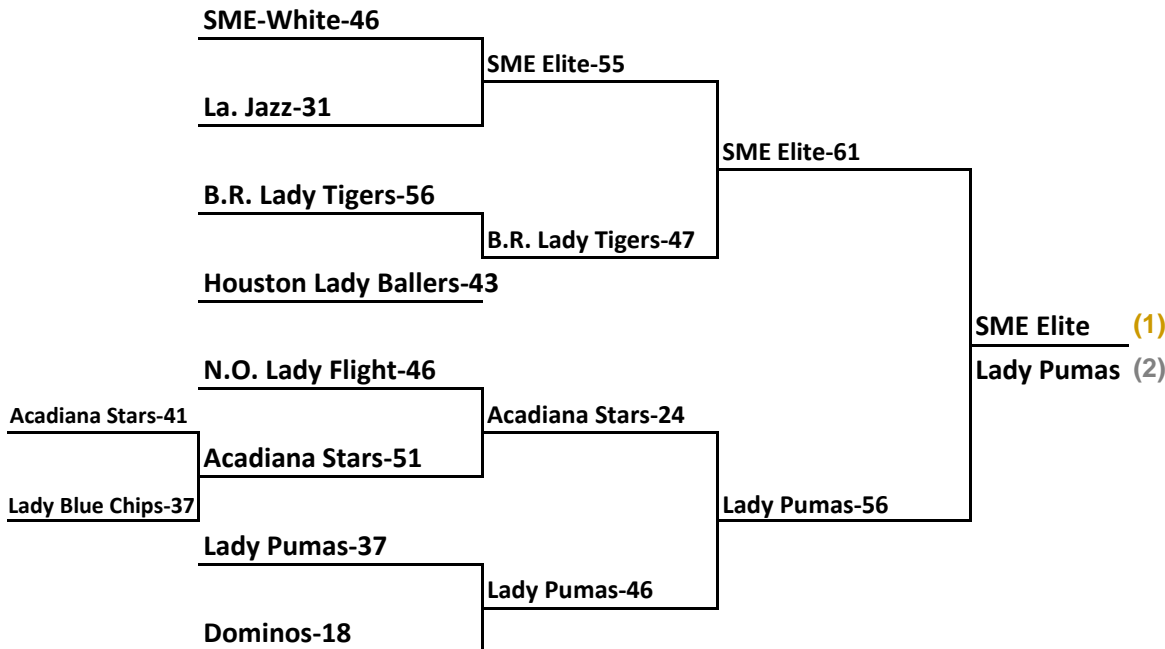

**Teams MUST arrive at the gym site AT LEAST 30 min. BEFORE scheduled game time as games CAN and WILL BEGIN EARLY !!!**

not the 1st game of the day

home on left  
vist. on right

**Sites:**

- 1: Site 1 Alario - Main
- 2: Site 2 Alario - Purple
- 3: Site 3 Alario - Green
- 4: Site 4 Alario - Gold
- 5: Site 5 Alario - Red
- 6: Site 6 Alario - Blue

### 10th Grade Bracket Play Games Below