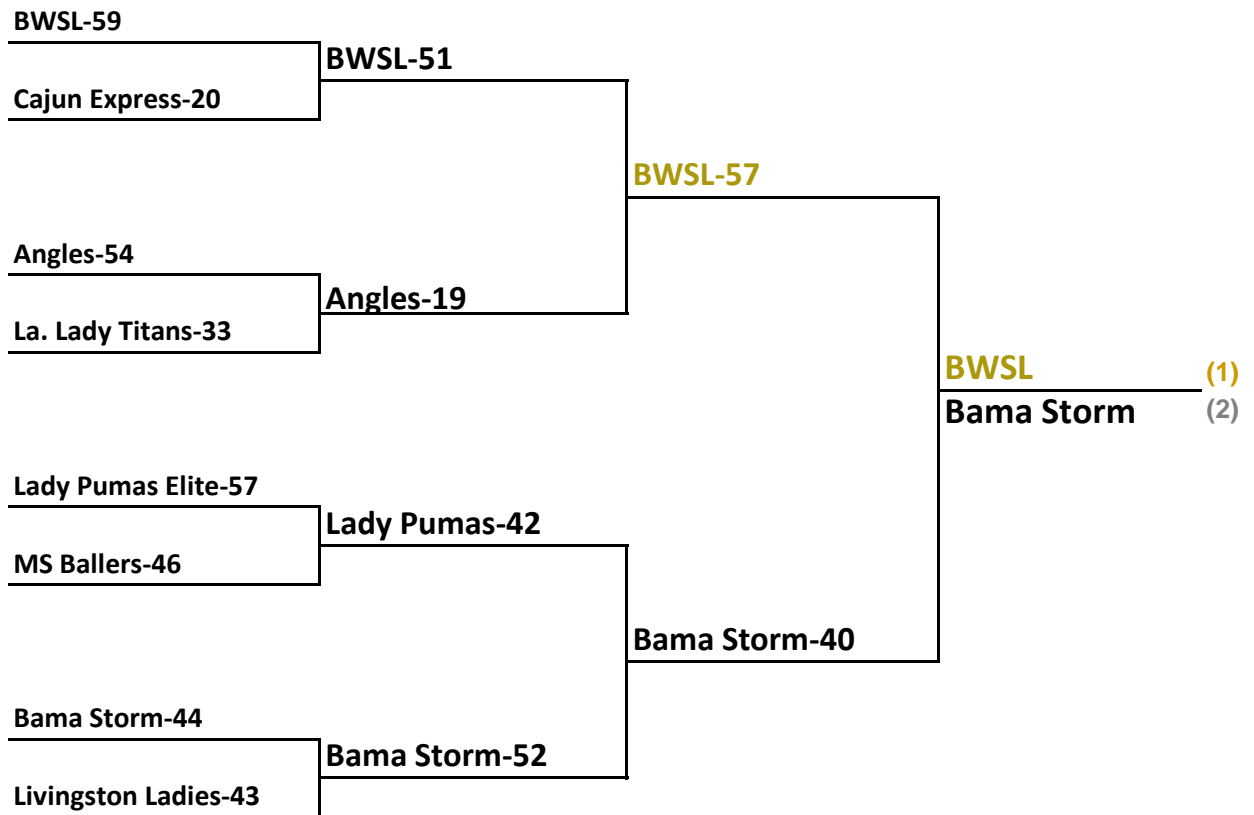

2013 Primetime Super 60 GOLD Bracket: 11th Grade Division