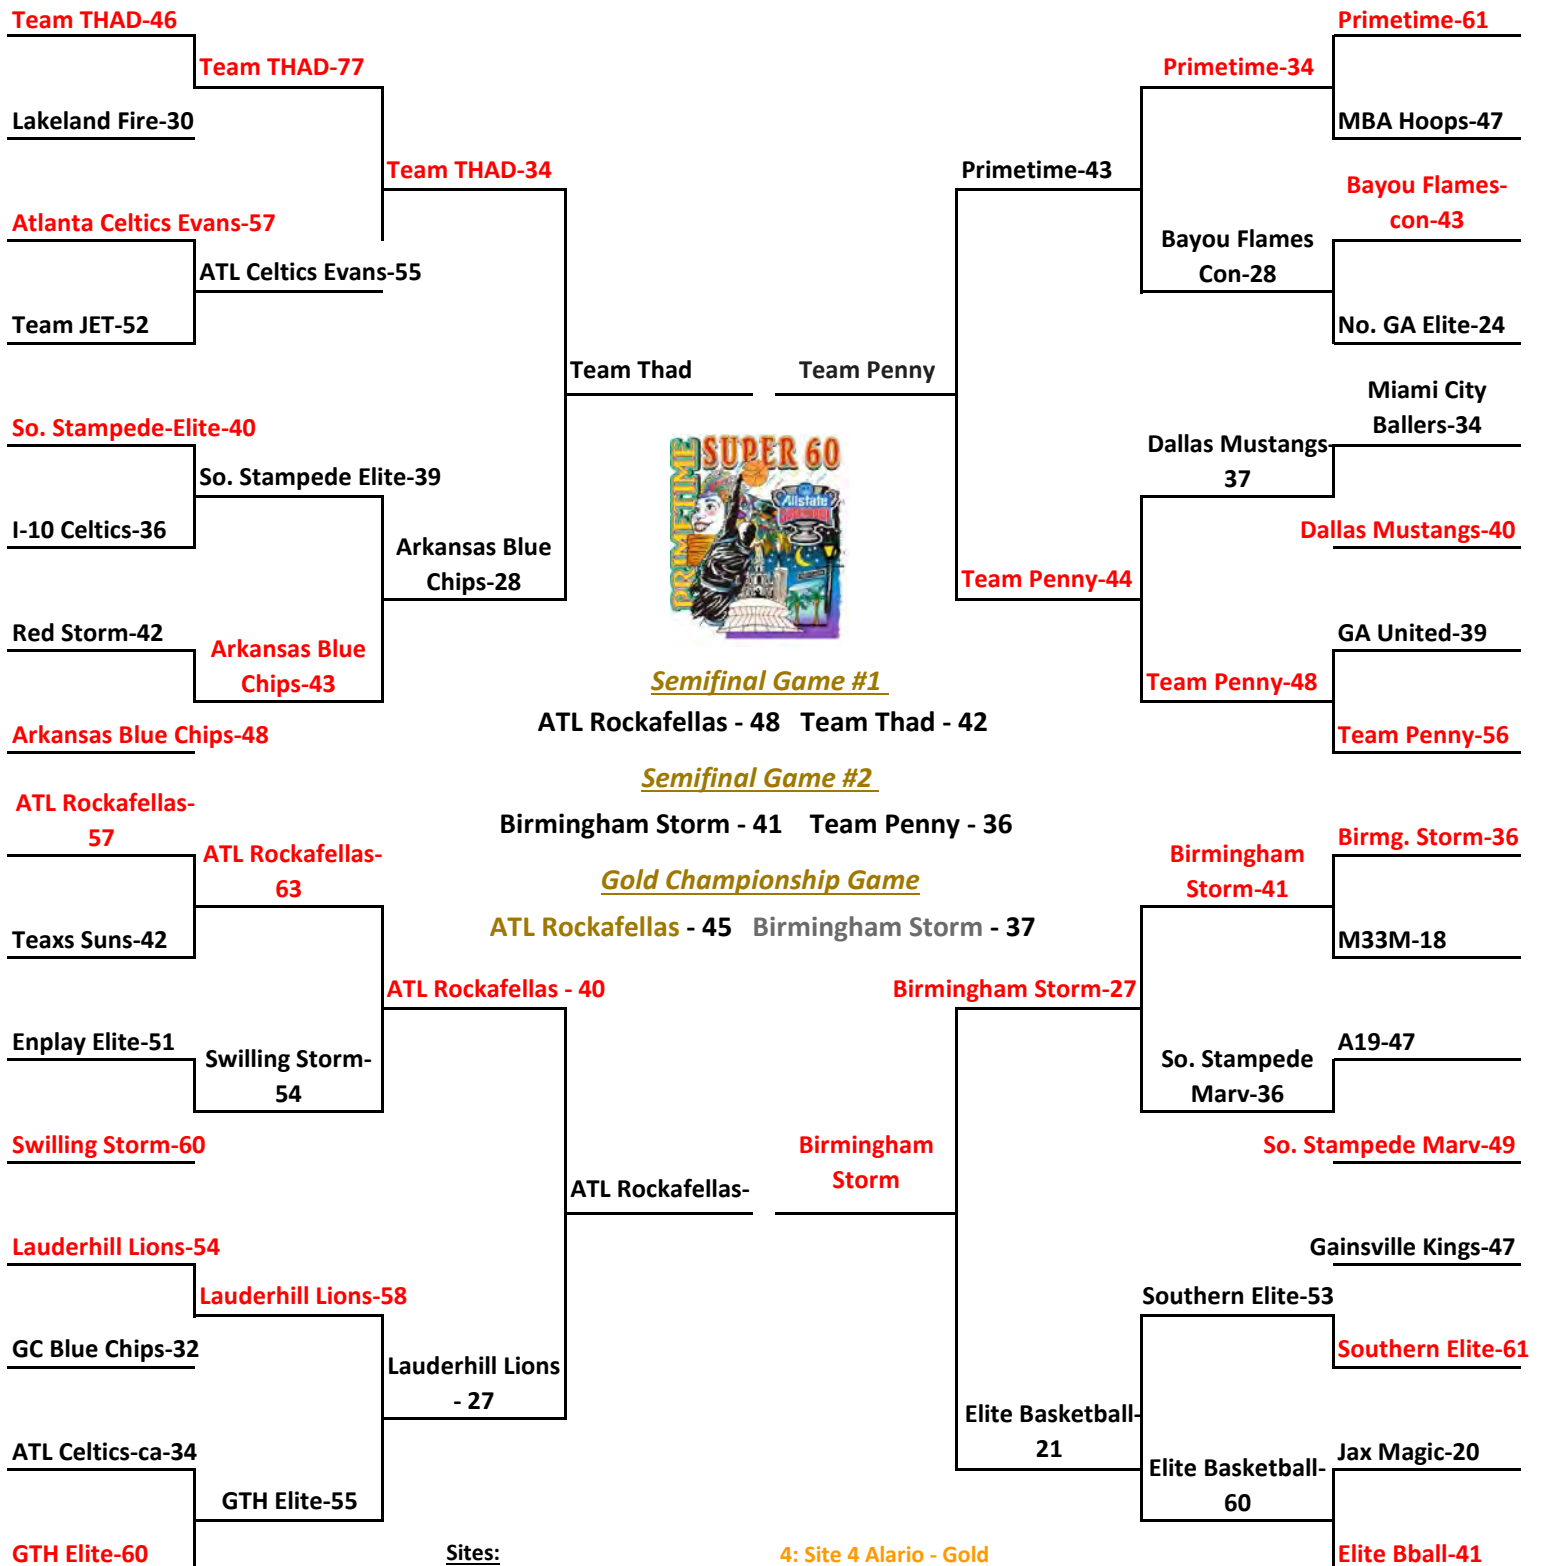

2013 Sugar Bowl Super 60 GOLD Bracket: 8th Grade Division

Sites:

- 1: Site 1 Alario - Main
- 2: Site 2 Alario - Purple
- 3: Site 3 Alario - Green

- 4: Site 4 Alario - Gold
- 5: Site 5 Alario - Red
- 6: Site 6 Alario - Blue
- 9: Site 9 Westbank YMCA