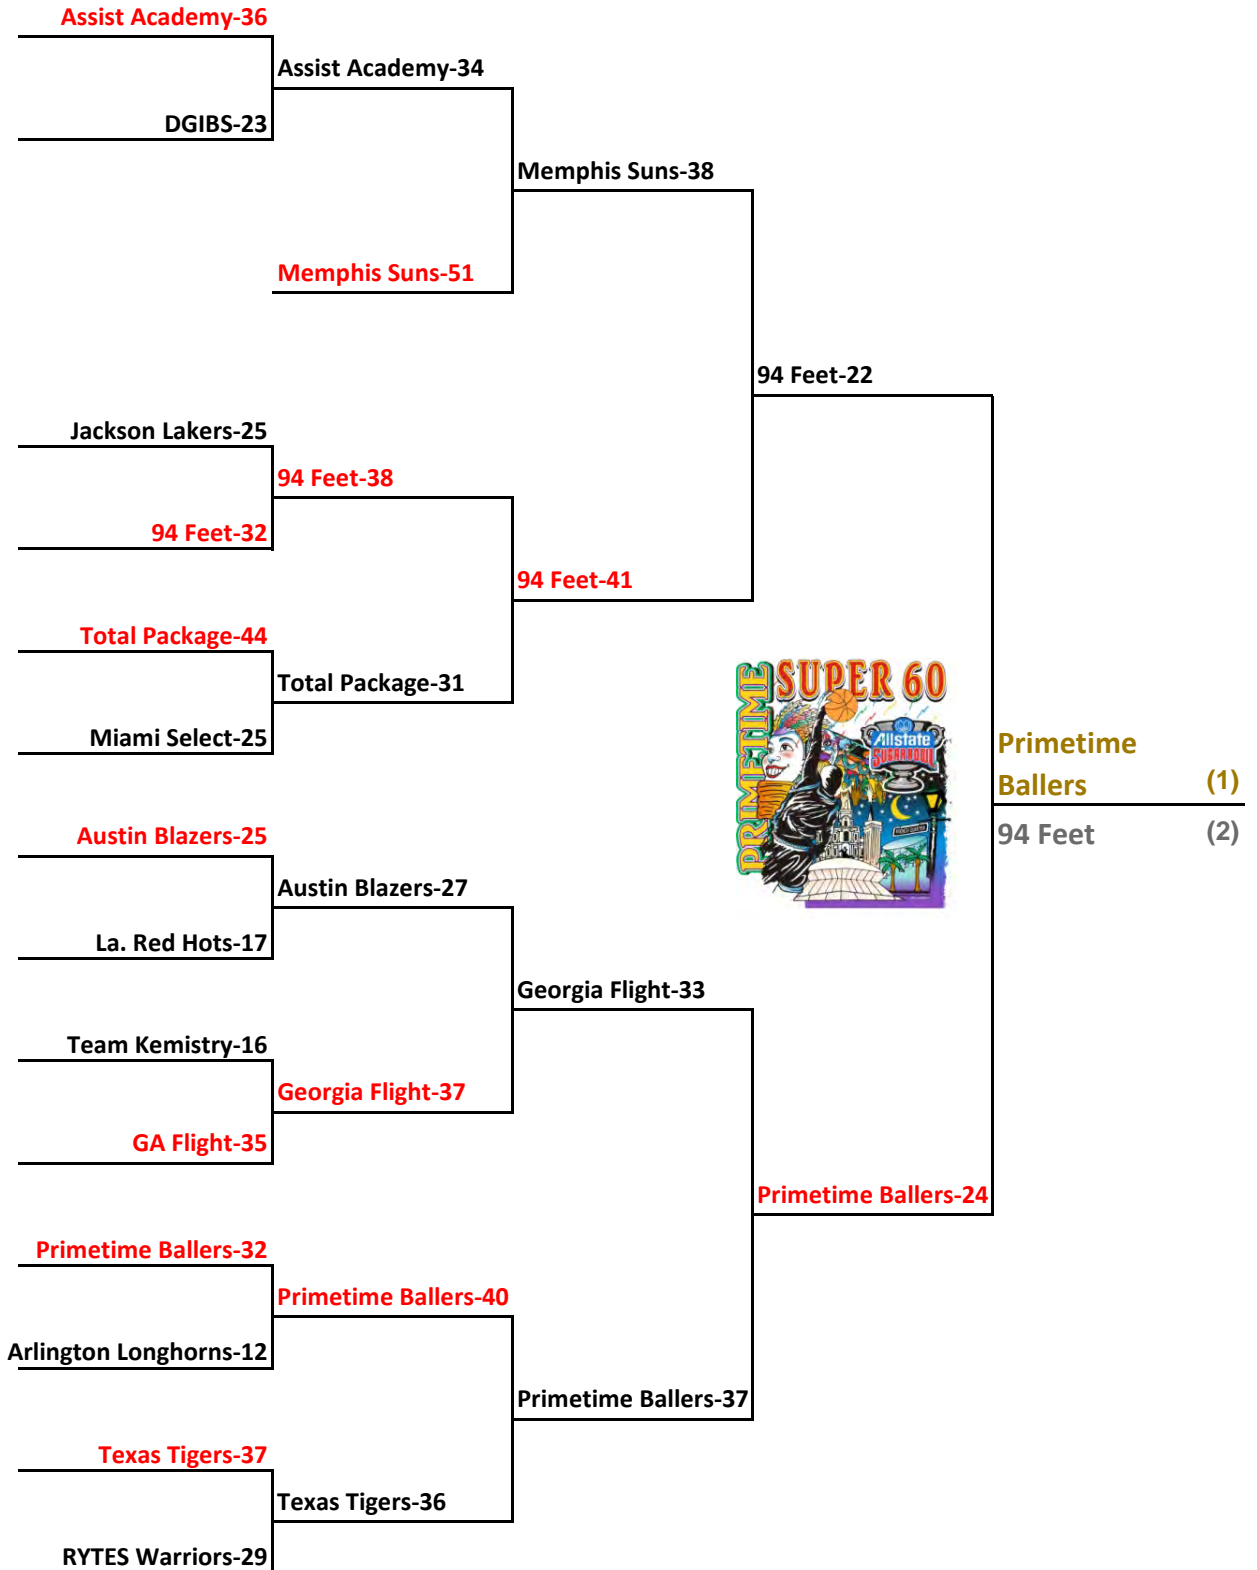

2013 Sugar Bowl Super 60 PURPLE Bracket: 4th Grade Division

2013 Sugar Bowl Super 60 GREEN Bracket: 4th Grade Division

2013 Sugar Bowl Super 60 GOLD Bracket: 5th Grade Division

home team on top

see gym key on pool play

2013 Sugar Bowl Super 60 PURPLE Bracket: 5th Grade Division

home team on top

see gym key on pool play

2013 Sugar Bowl Super 60 GREEN Bracket: 5th Grade Division

home team on top

see gym key on pool play

2013 Sugar Bowl Super 60 GOLD Bracket: 6th Grade Division