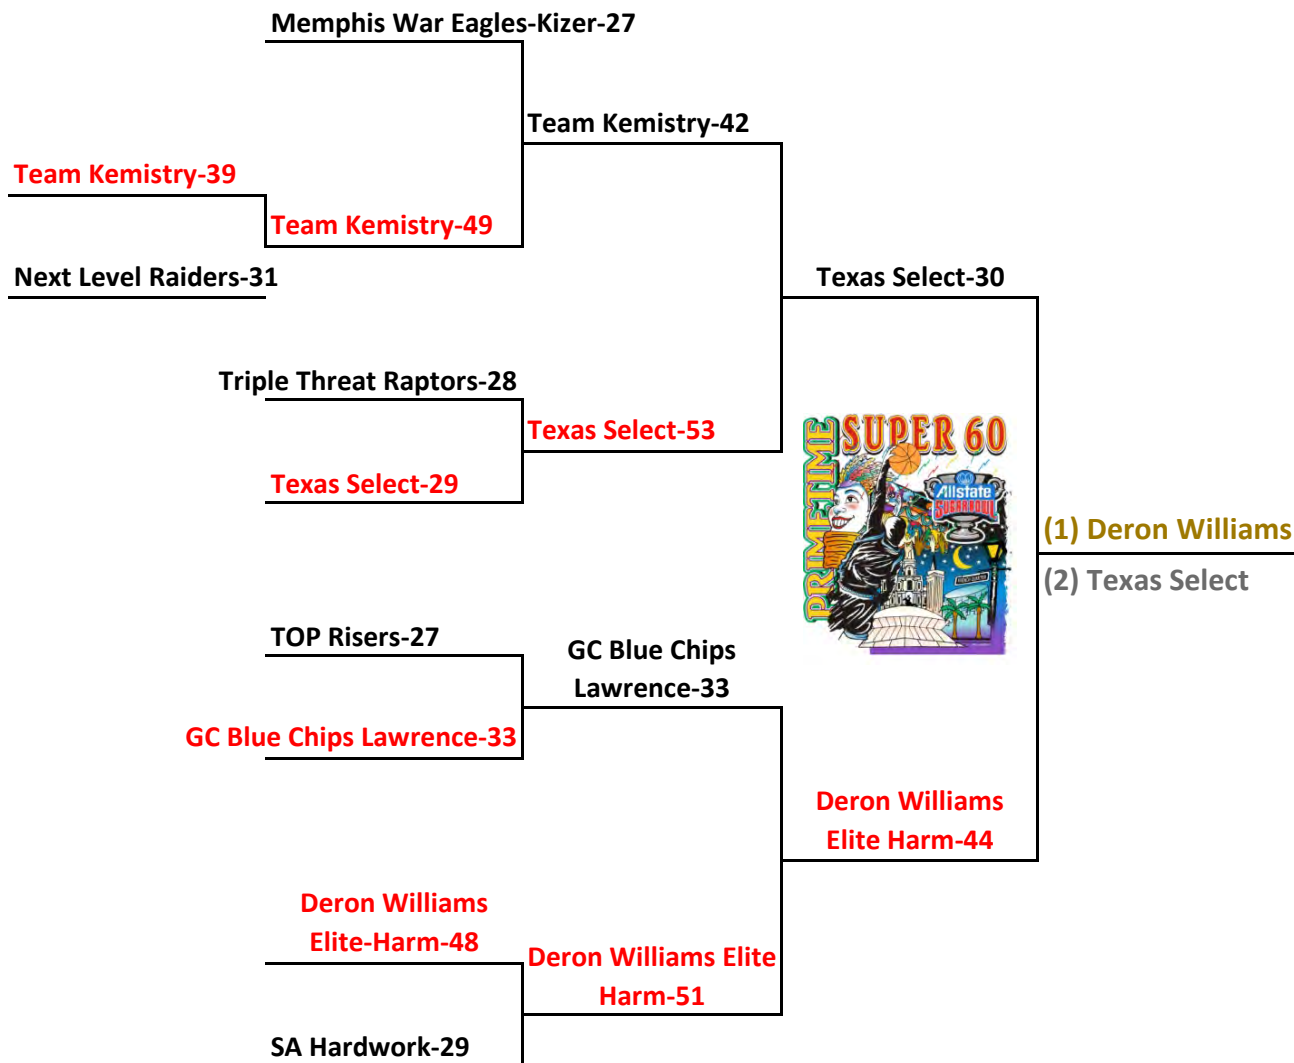

2013 Sugar Bowl Super 60 GOLD Bracket: 2nd Grade Division

2013 Sugar Bowl Super 60 GOLD Bracket: 3rd Grade Division

2013 Sugar Bowl Super 60 PURPLE Bracket: 3rd Grade Division

2013 Sugar Bowl Super 60 GOLD Bracket: 4th Grade Division

2013 Sugar Bowl Super 60 PURPLE Bracket: 4th Grade Division

2013 Sugar Bowl Super 60 GREEN Bracket: 4th Grade Division

2013 Sugar Bowl Super 60 GOLD Bracket: 5th Grade Division

home team on top

see gym key on pool play