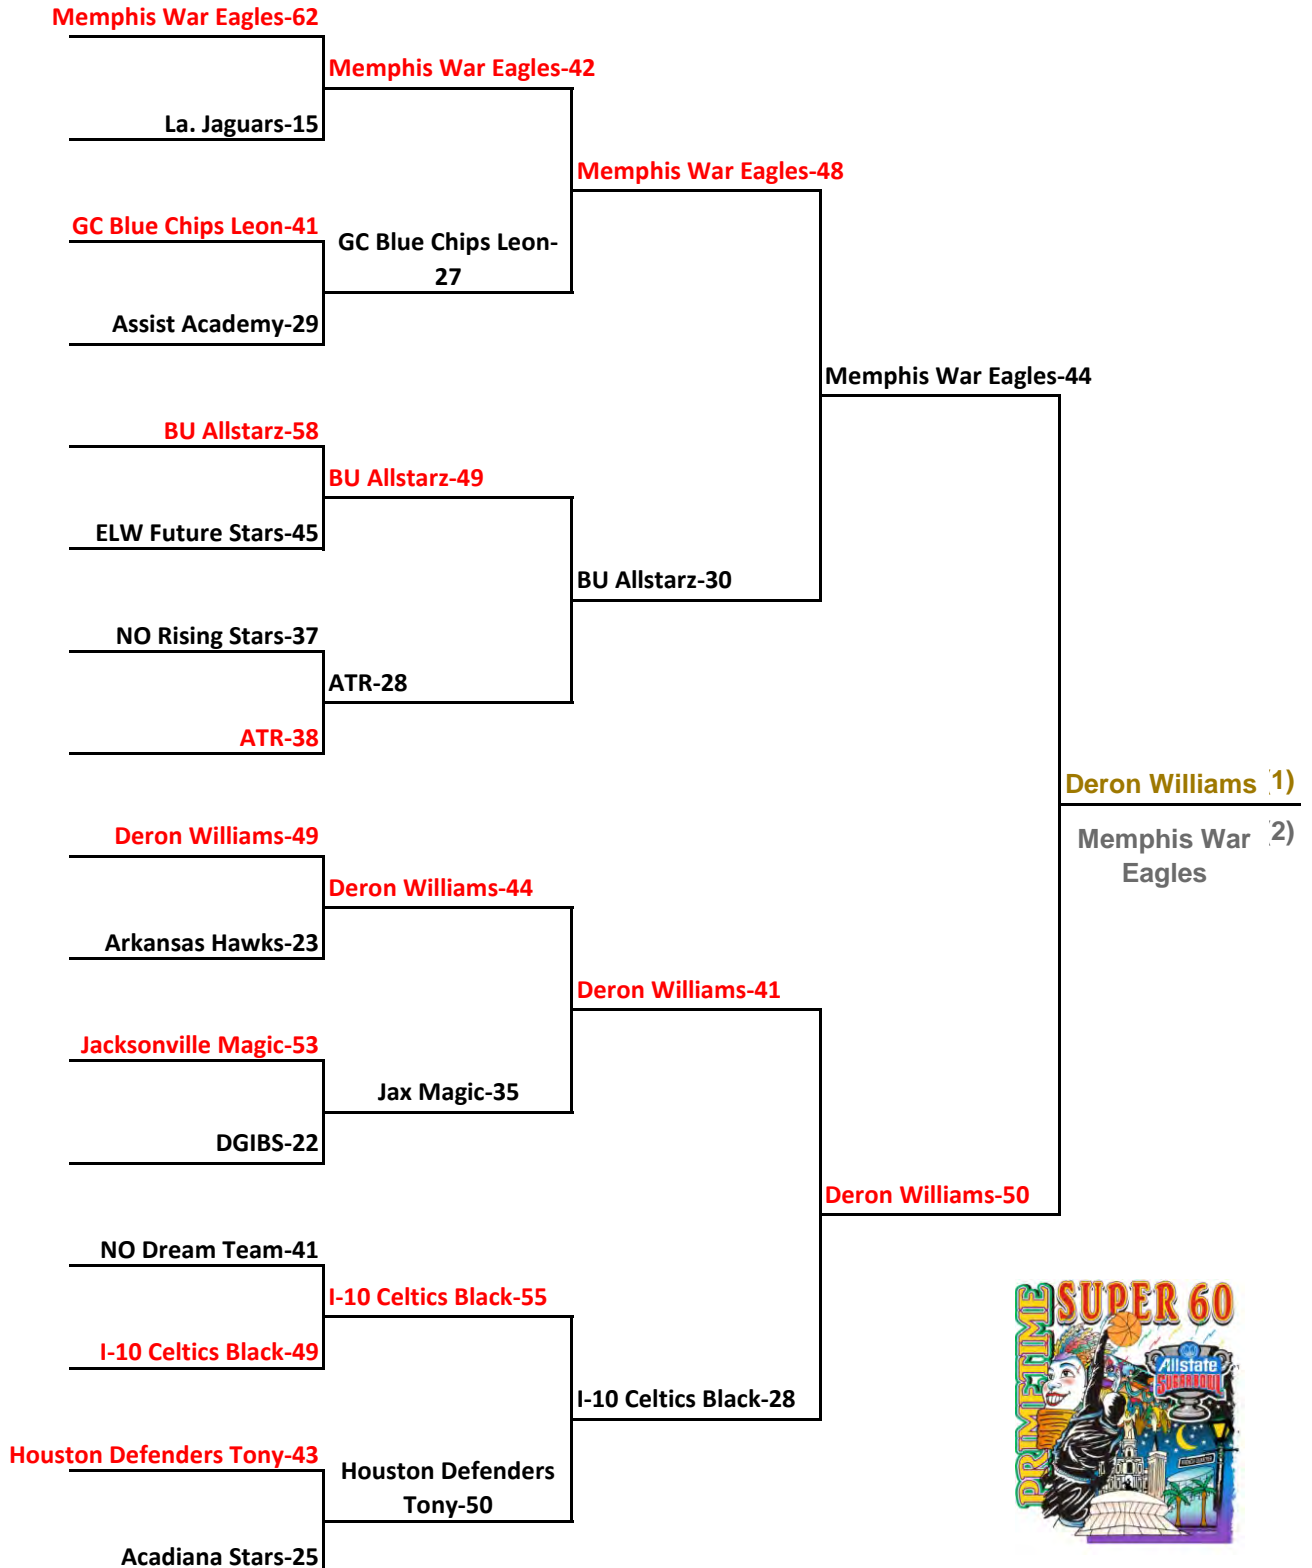

2013 Sugar Bowl Super 60 PURPLE Bracket: 5th Grade Division

home team on top

see gym key on pool play

2013 Sugar Bowl Super 60 GREEN Bracket: 5th Grade Division

home team on top

see gym key on pool play

2013 Sugar Bowl Super 60 GOLD Bracket: 6th Grade Division