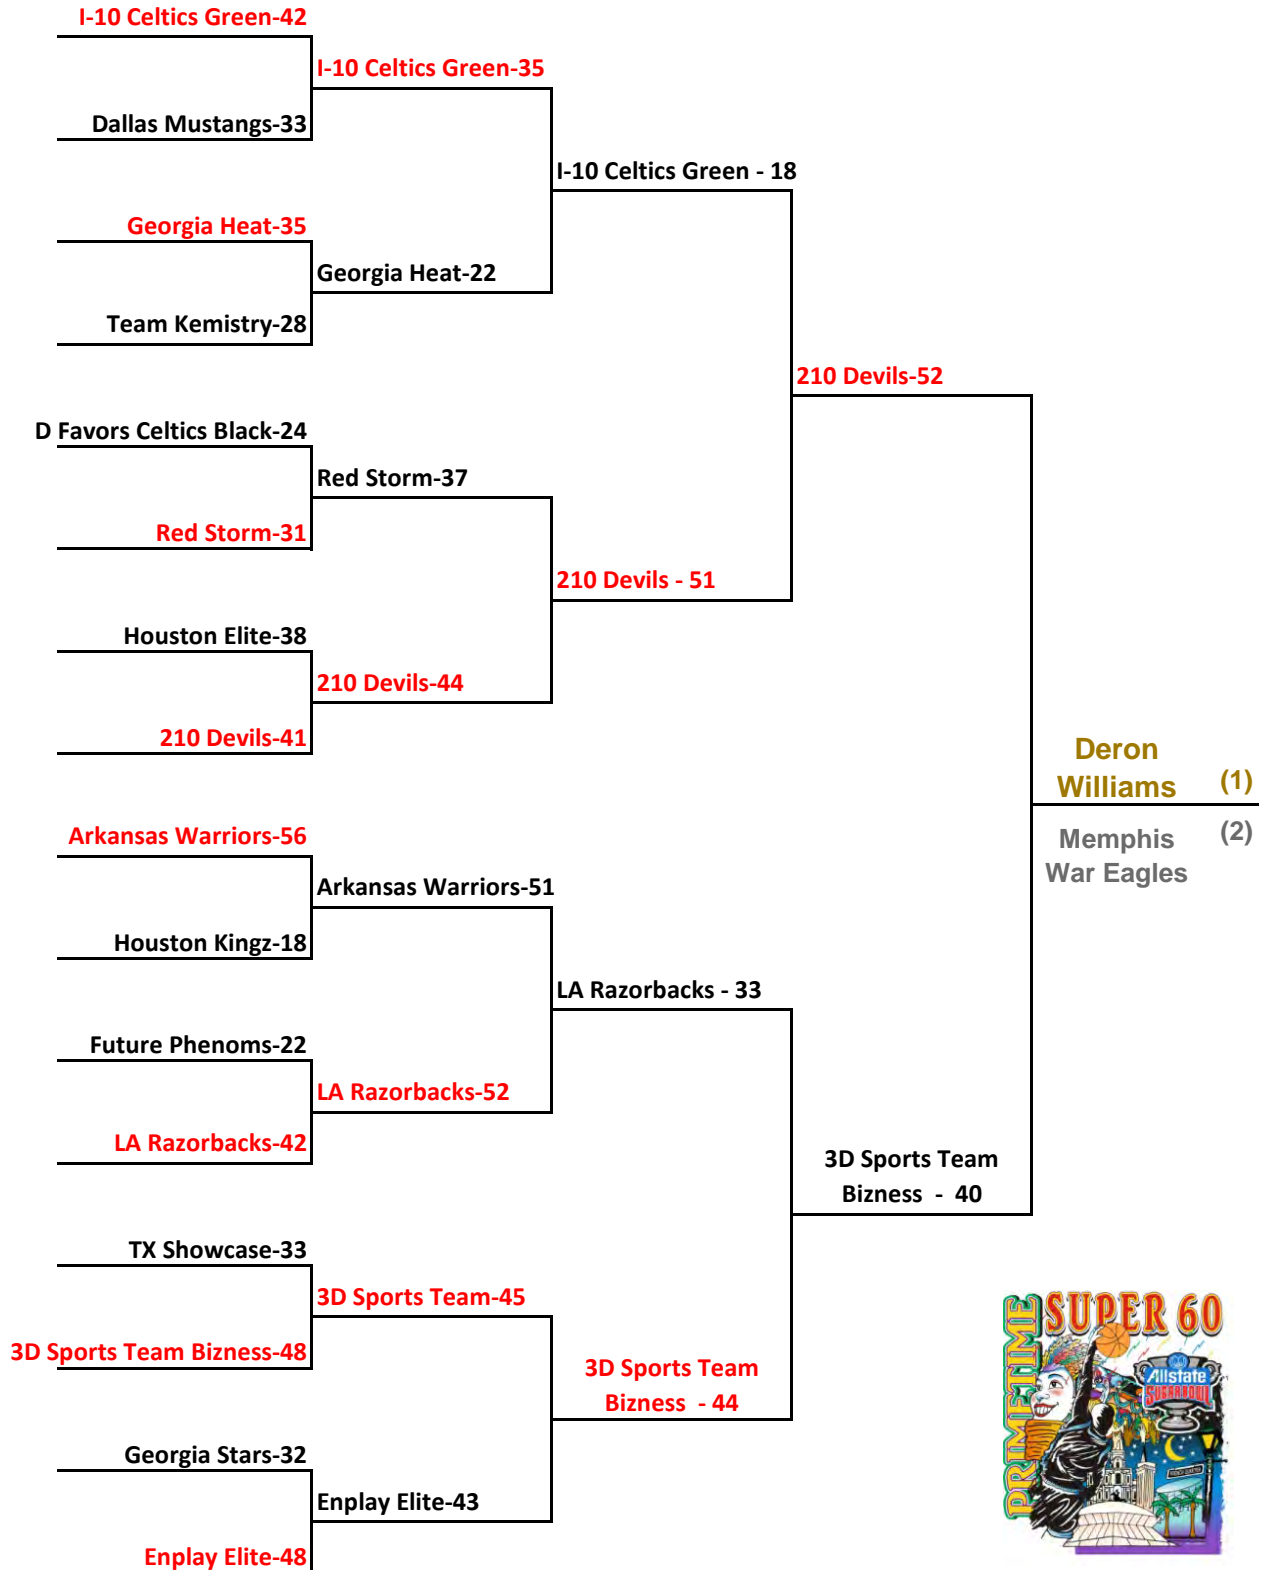

2013 Sugar Bowl Super 60 PURPLE Bracket: 6th Grade Division