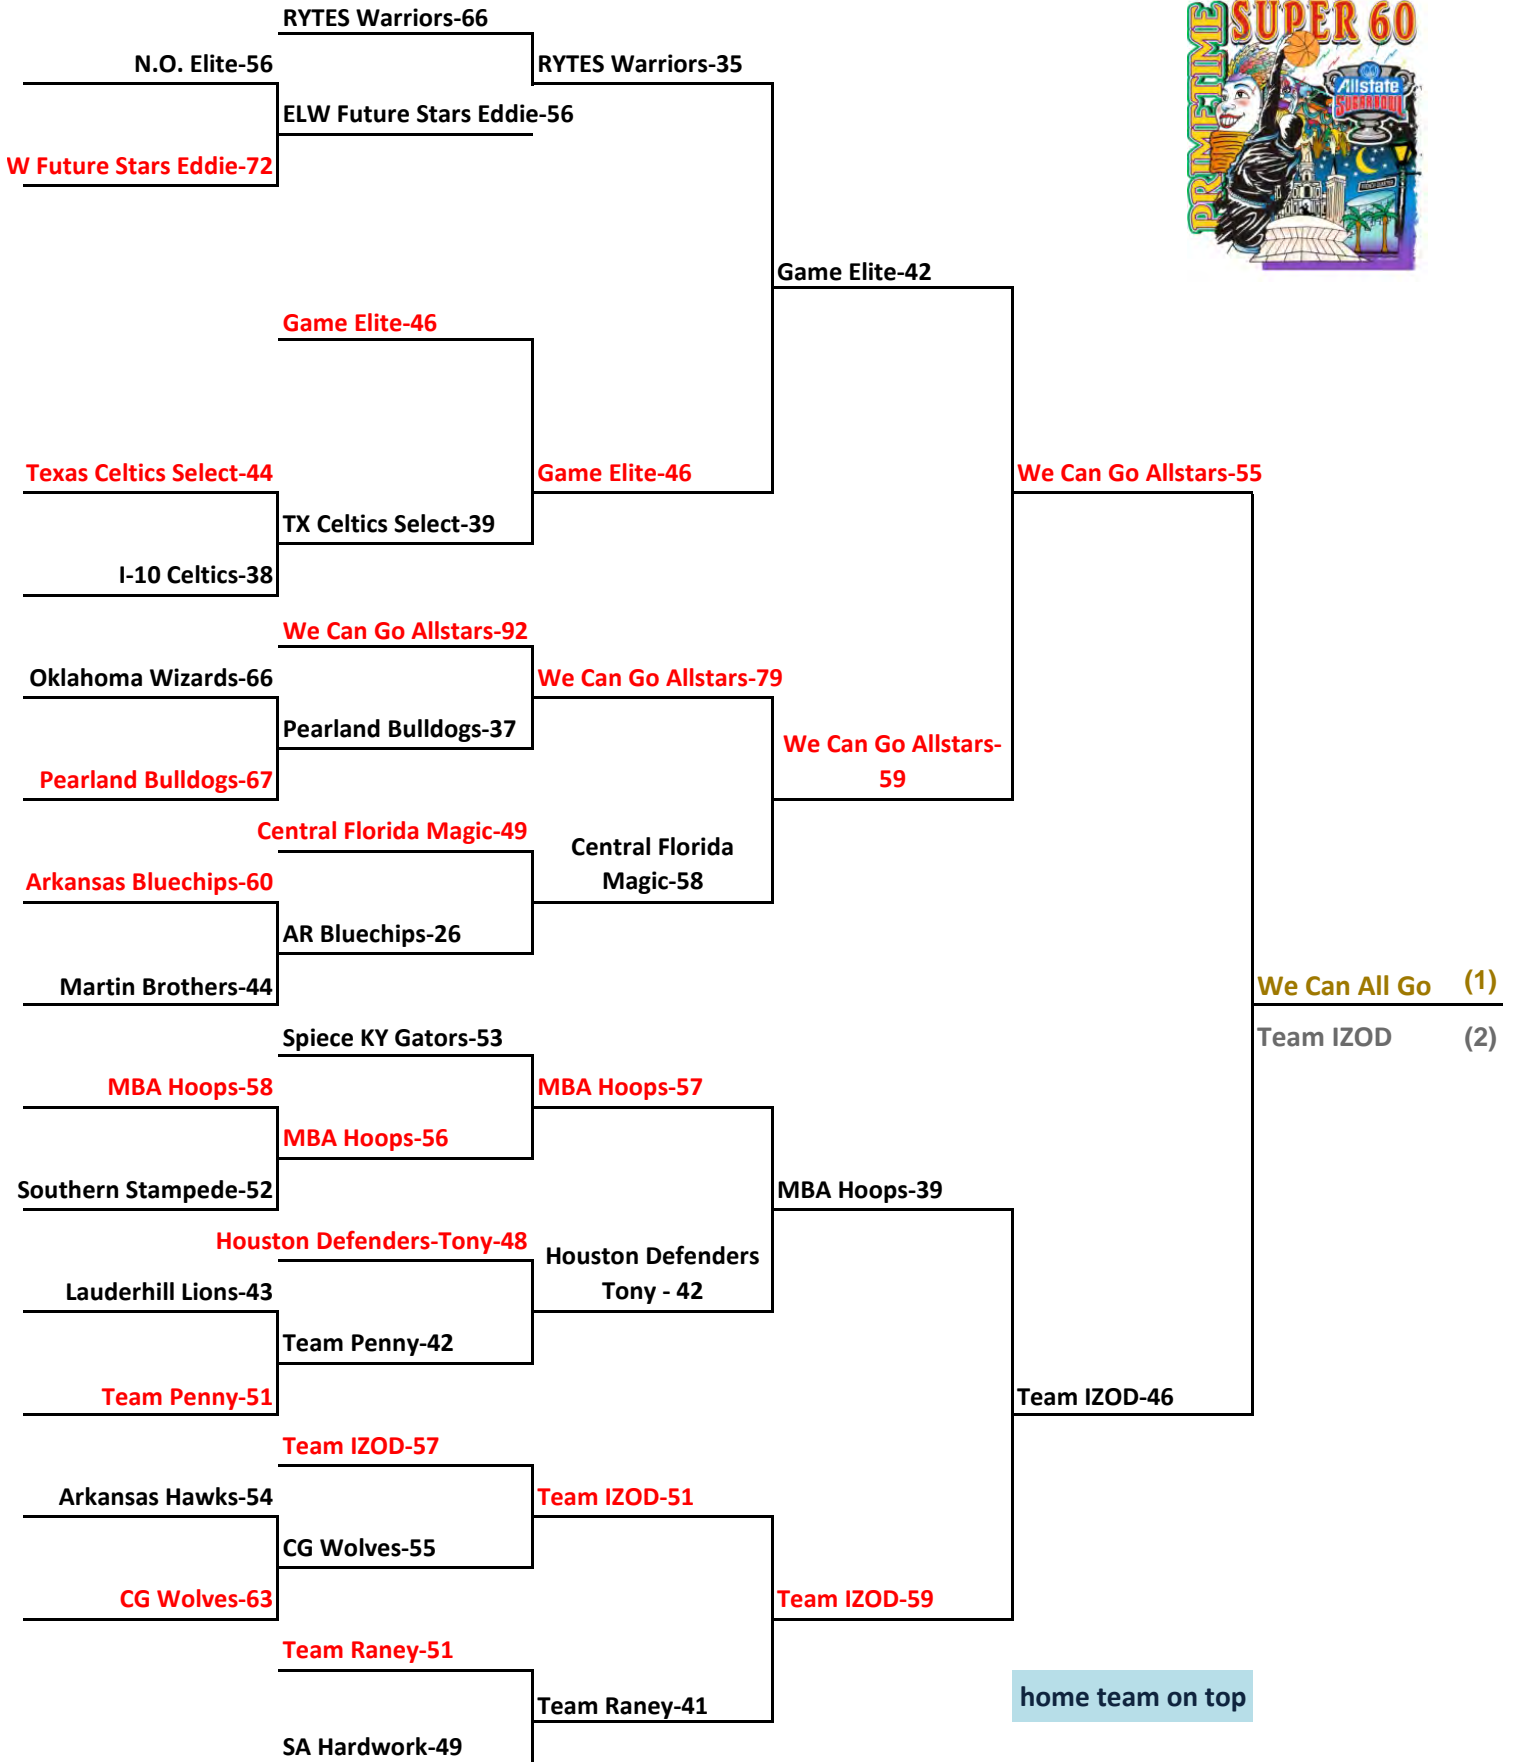

2013 Sugar Bowl Super 60 GOLD 7th Grade