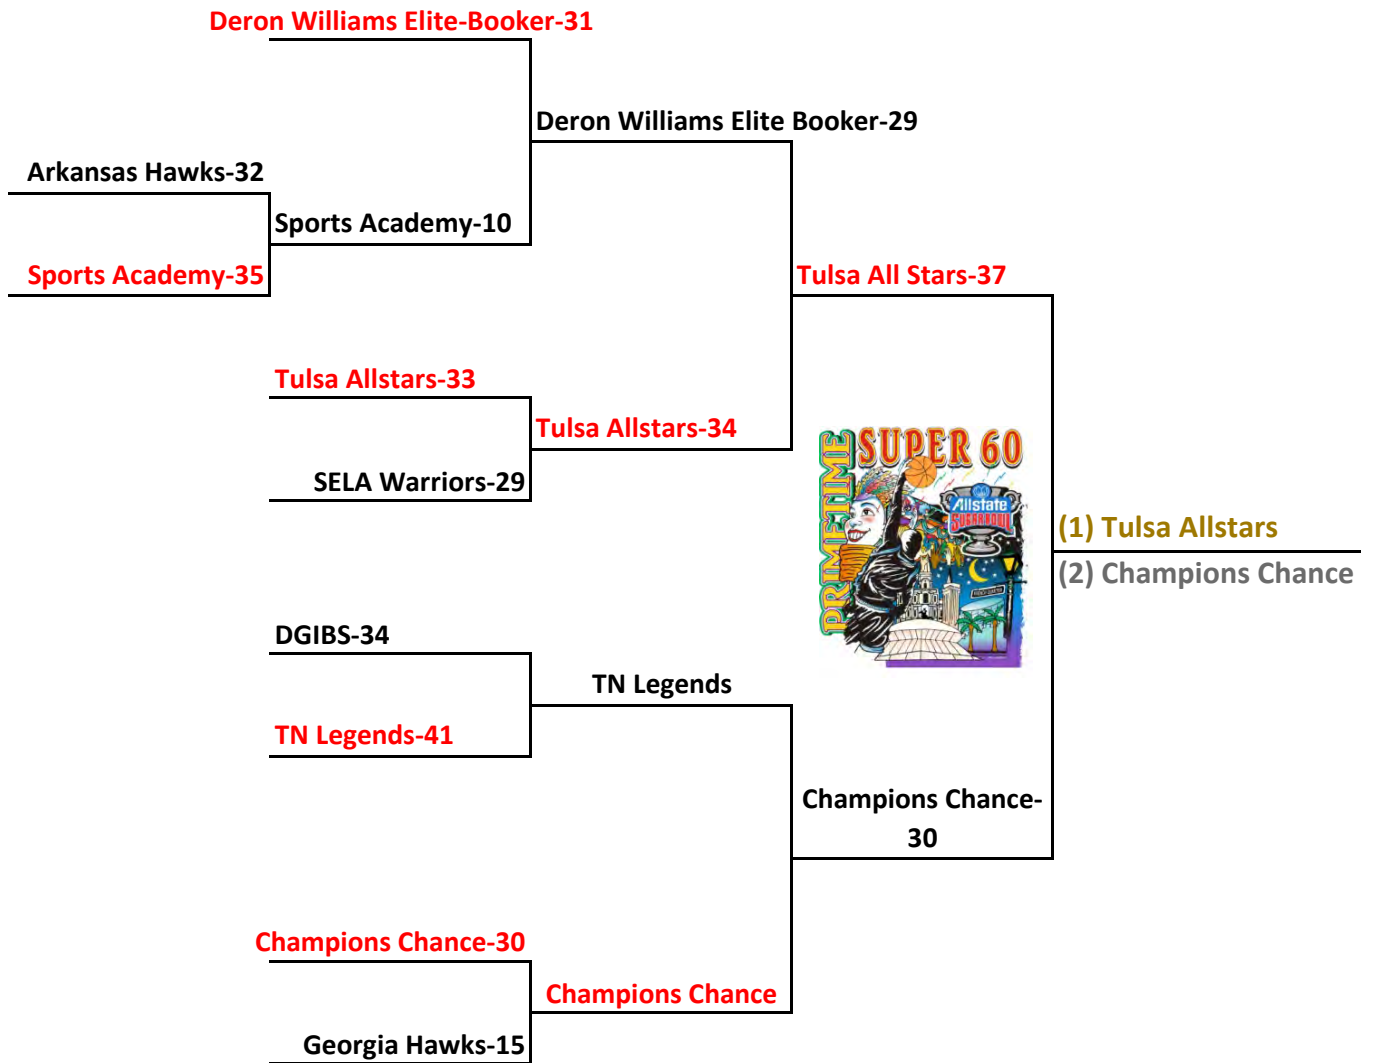

2013 Sugar Bowl Super 60 GOLD Bracket: 2nd Grade Division

2013 Sugar Bowl Super 60 GOLD Bracket: 3rd Grade Division

2013 Sugar Bowl Super 60 PURPLE Bracket: 3rd Grade Division

2013 Sugar Bowl Super 60 GOLD Bracket: 4th Grade Division

2013 Sugar Bowl Super 60 PURPLE Bracket: 4th Grade Division

2013 Sugar Bowl Super 60 GREEN Bracket: 4th Grade Division

2013 Sugar Bowl Super 60 GOLD Bracket: 5th Grade Division

home team on top

see gym key on pool play