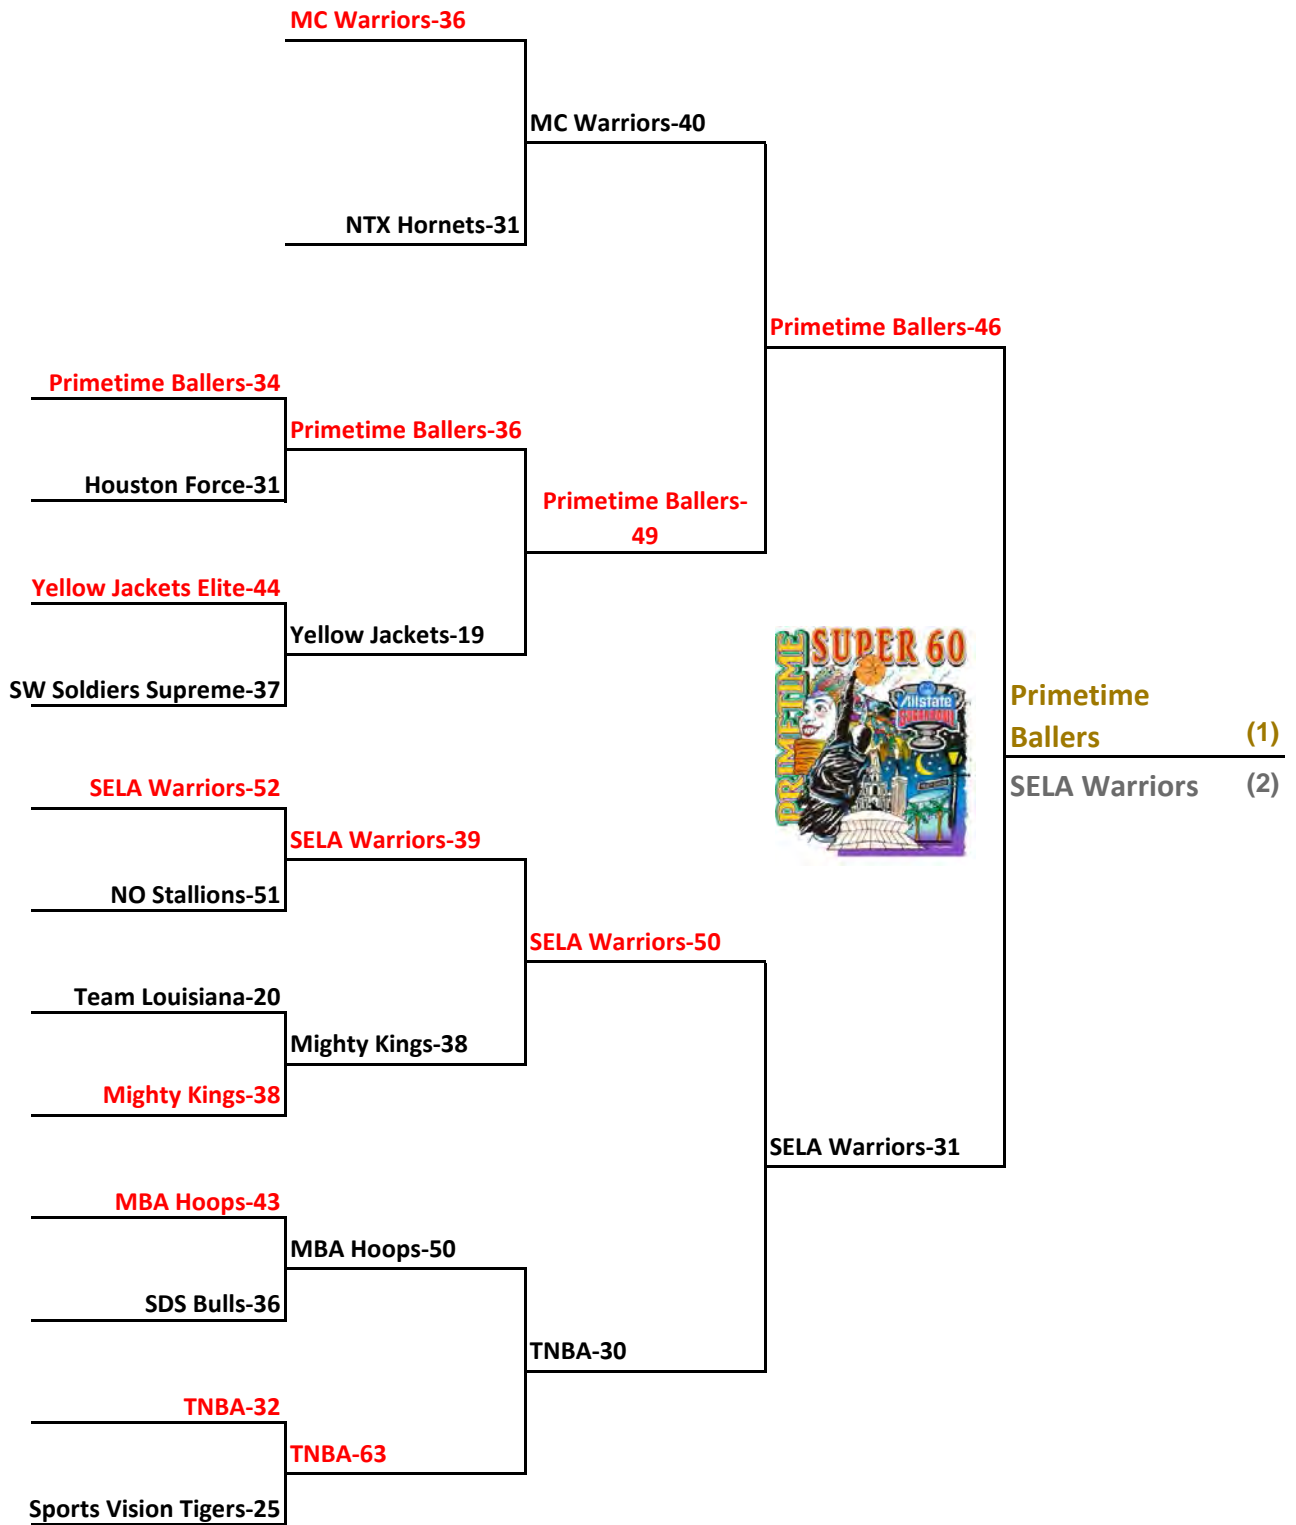

home team on top

see gym key on pool play

2013 Sugar Bowl Super 60 PURPLE Bracket: 6th Grade Division

home team on top

see gym key on pool play

2013 Sugar Bowl Super 60 GREEN Bracket: 6th Grade Division

home team on top