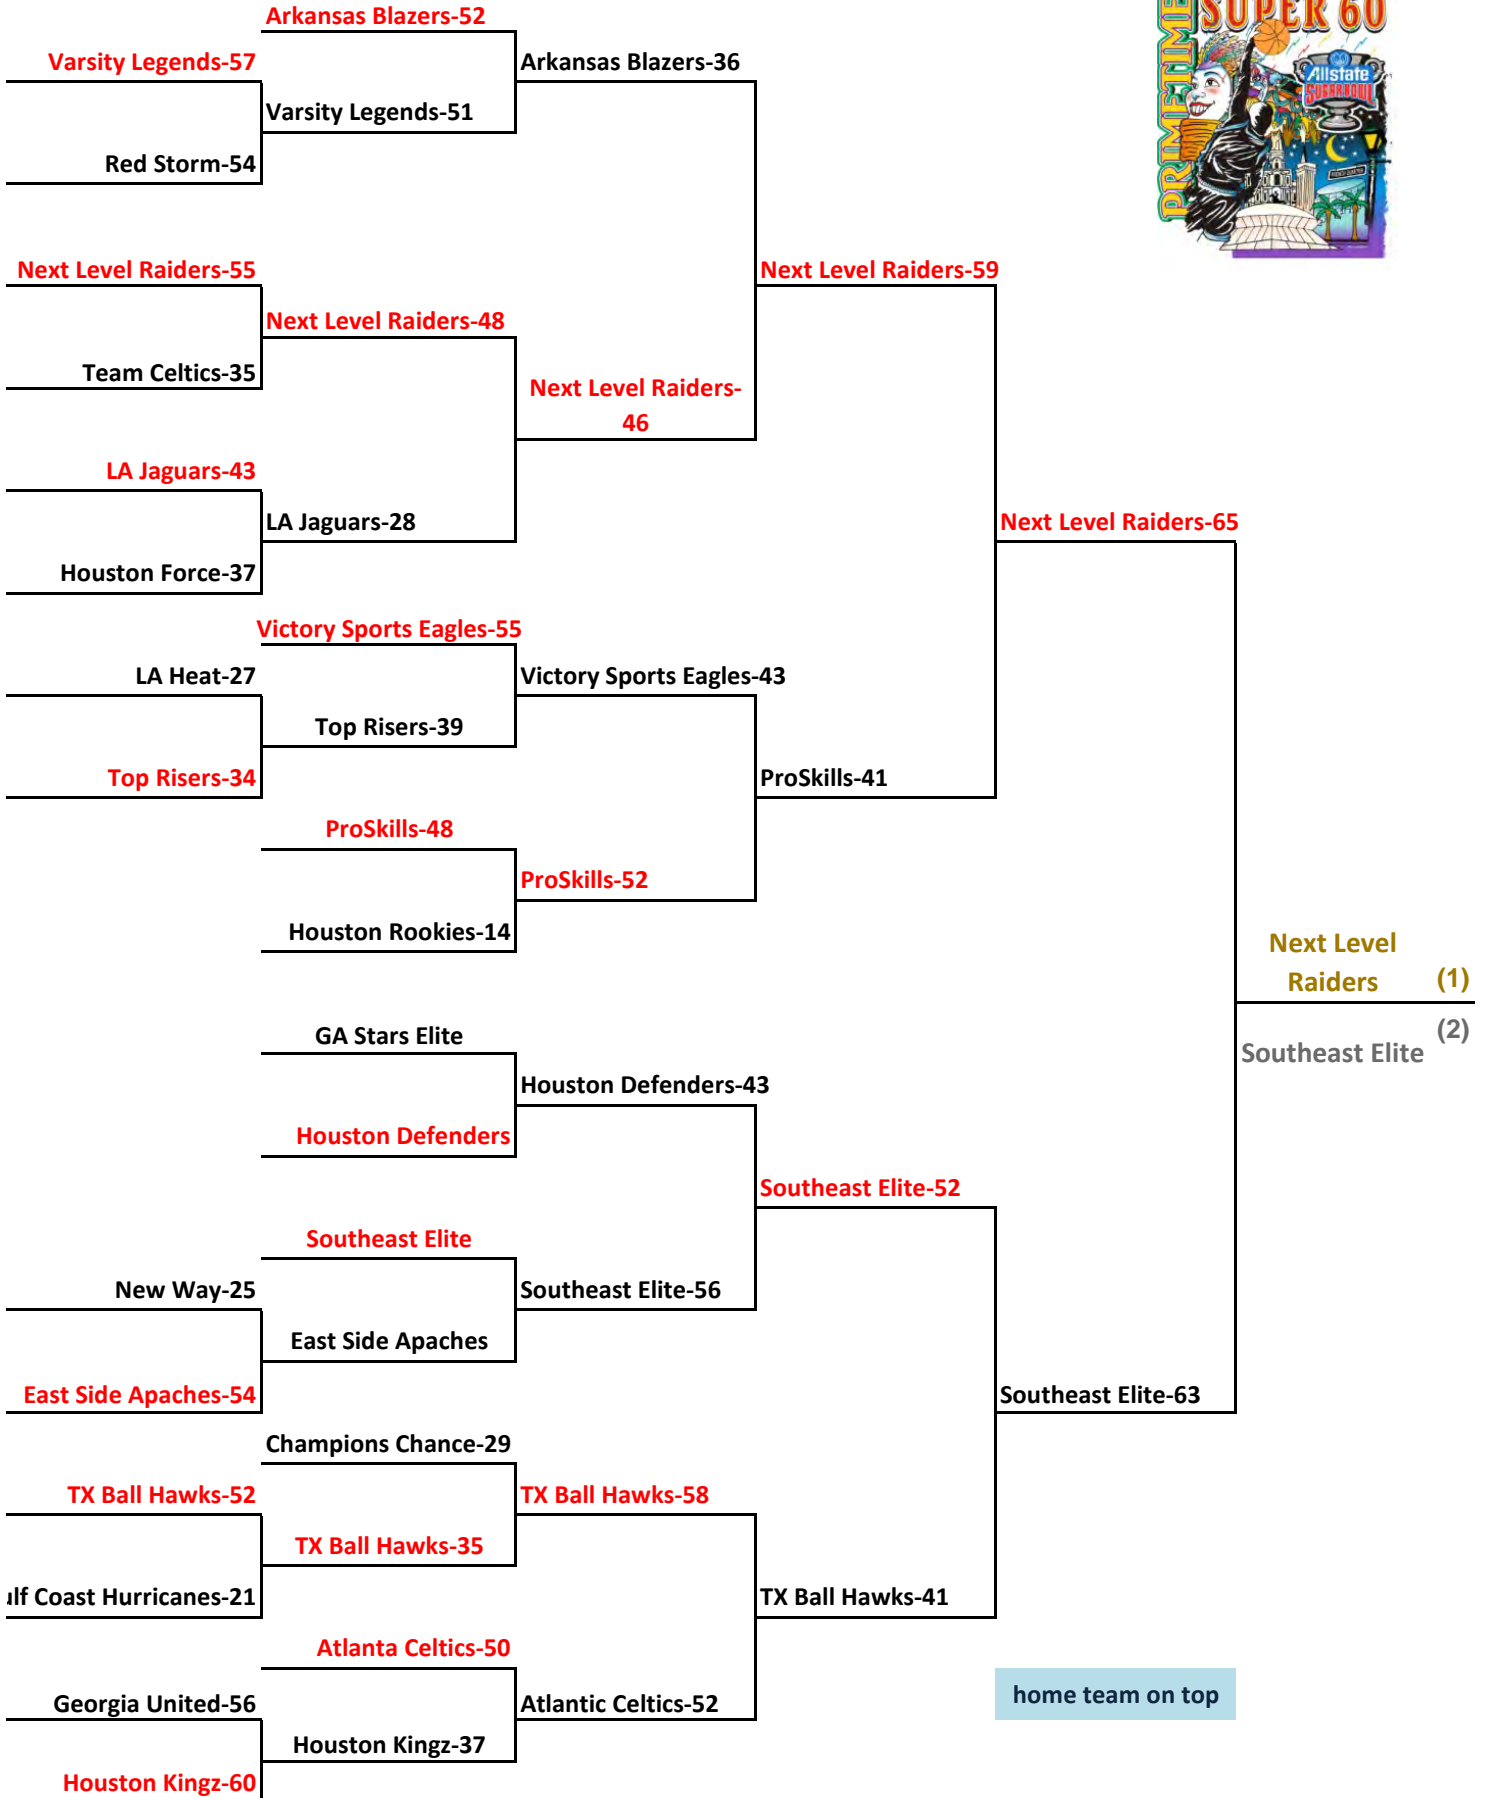

see gym key on pool play

2013 Sugar Bowl Super 60 GOLD 7th Grade

2013 Sugar Bowl Super 60 PURPLE 7th Grade

2013 Sugar Bowl Super 60 GREEN 7th Grade

2013 Sugar Bowl Super 60 GOLD Bracket: 8th Grade Division