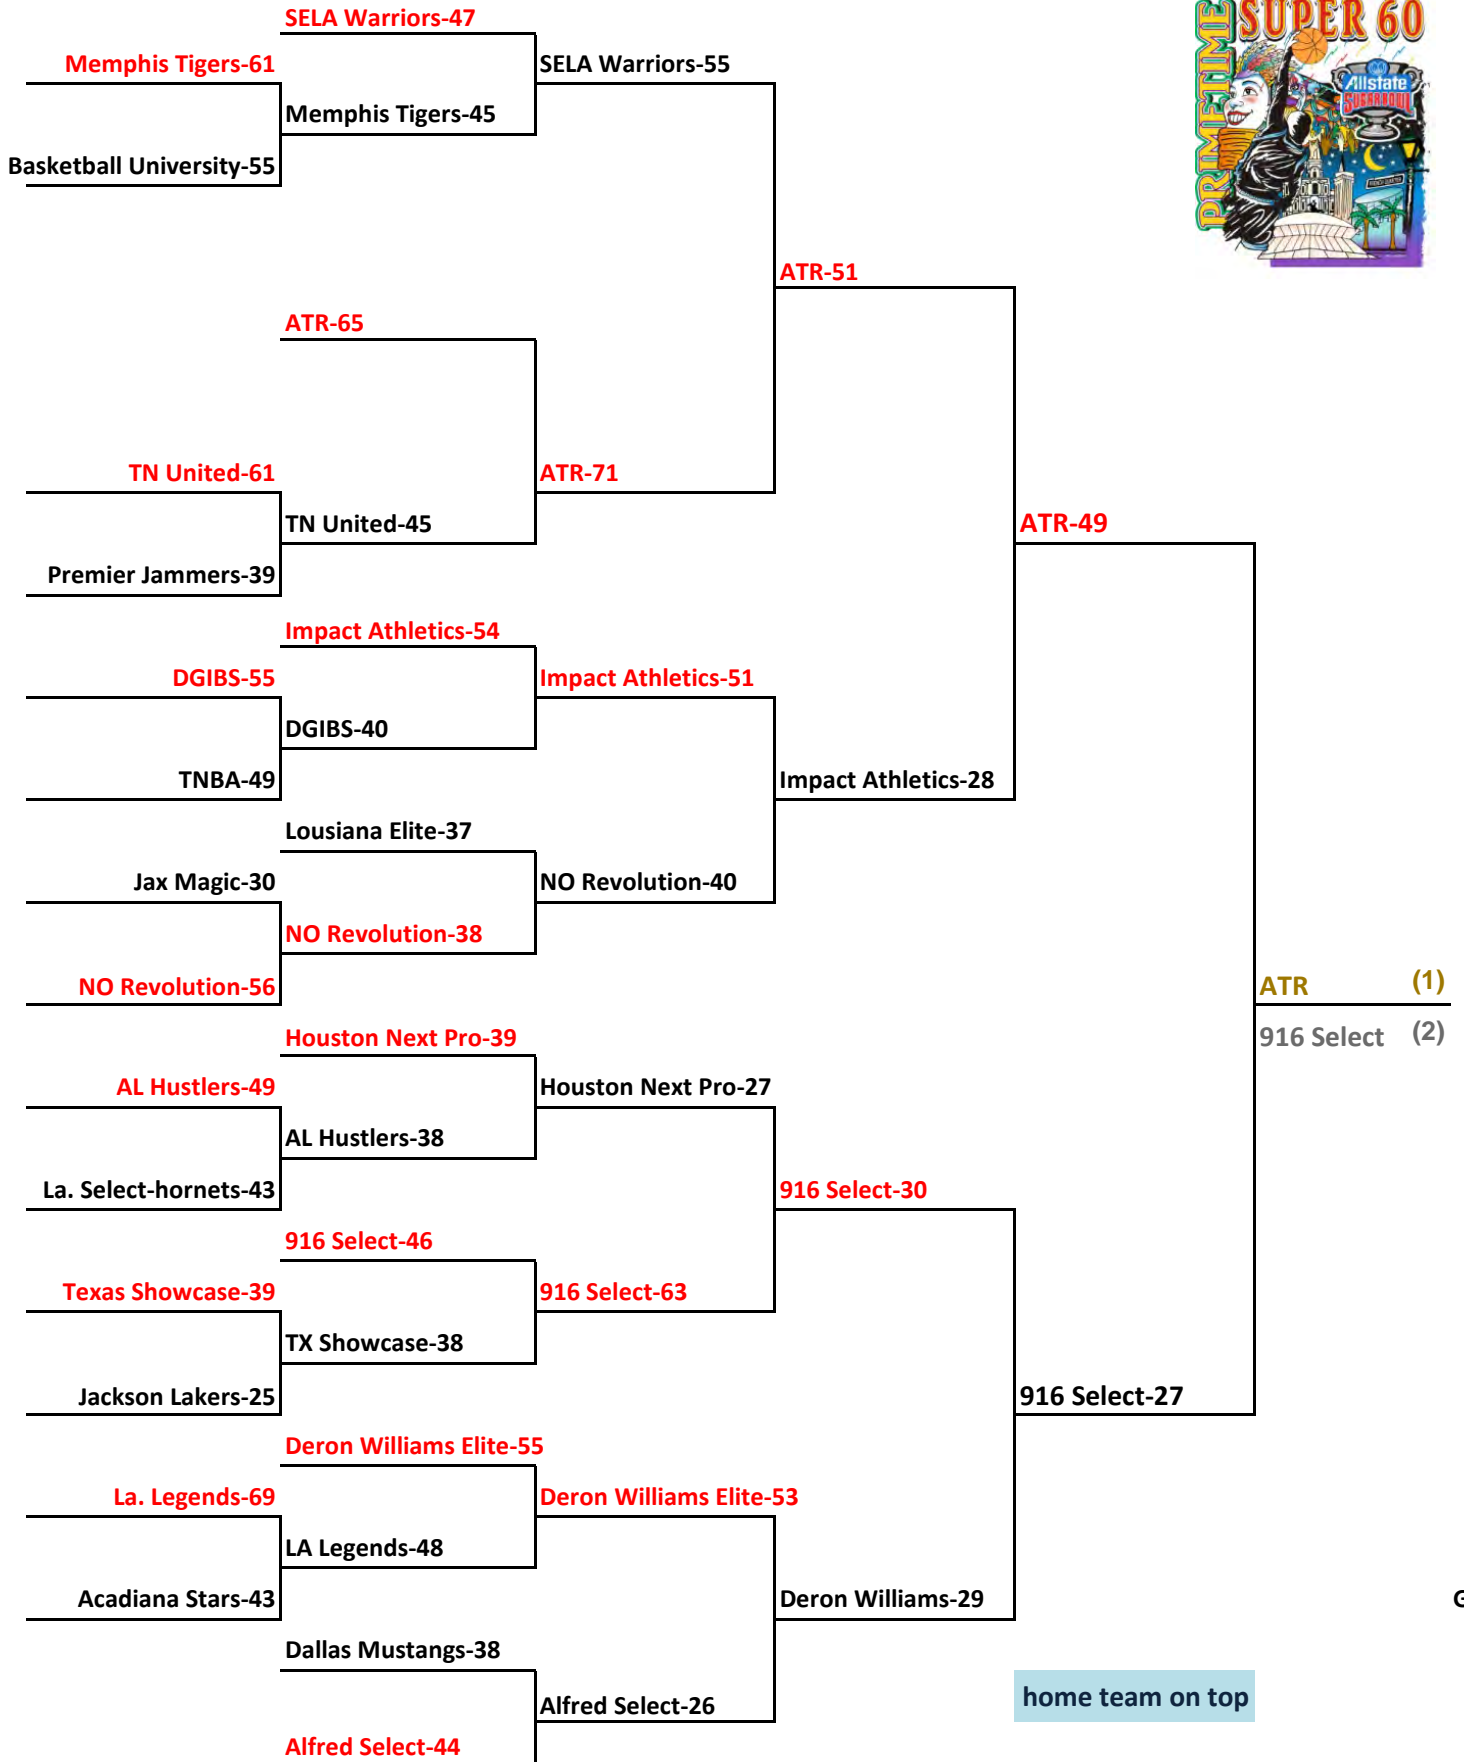

2013 Sugar Bowl Super 60 PURPLE 7th Grade