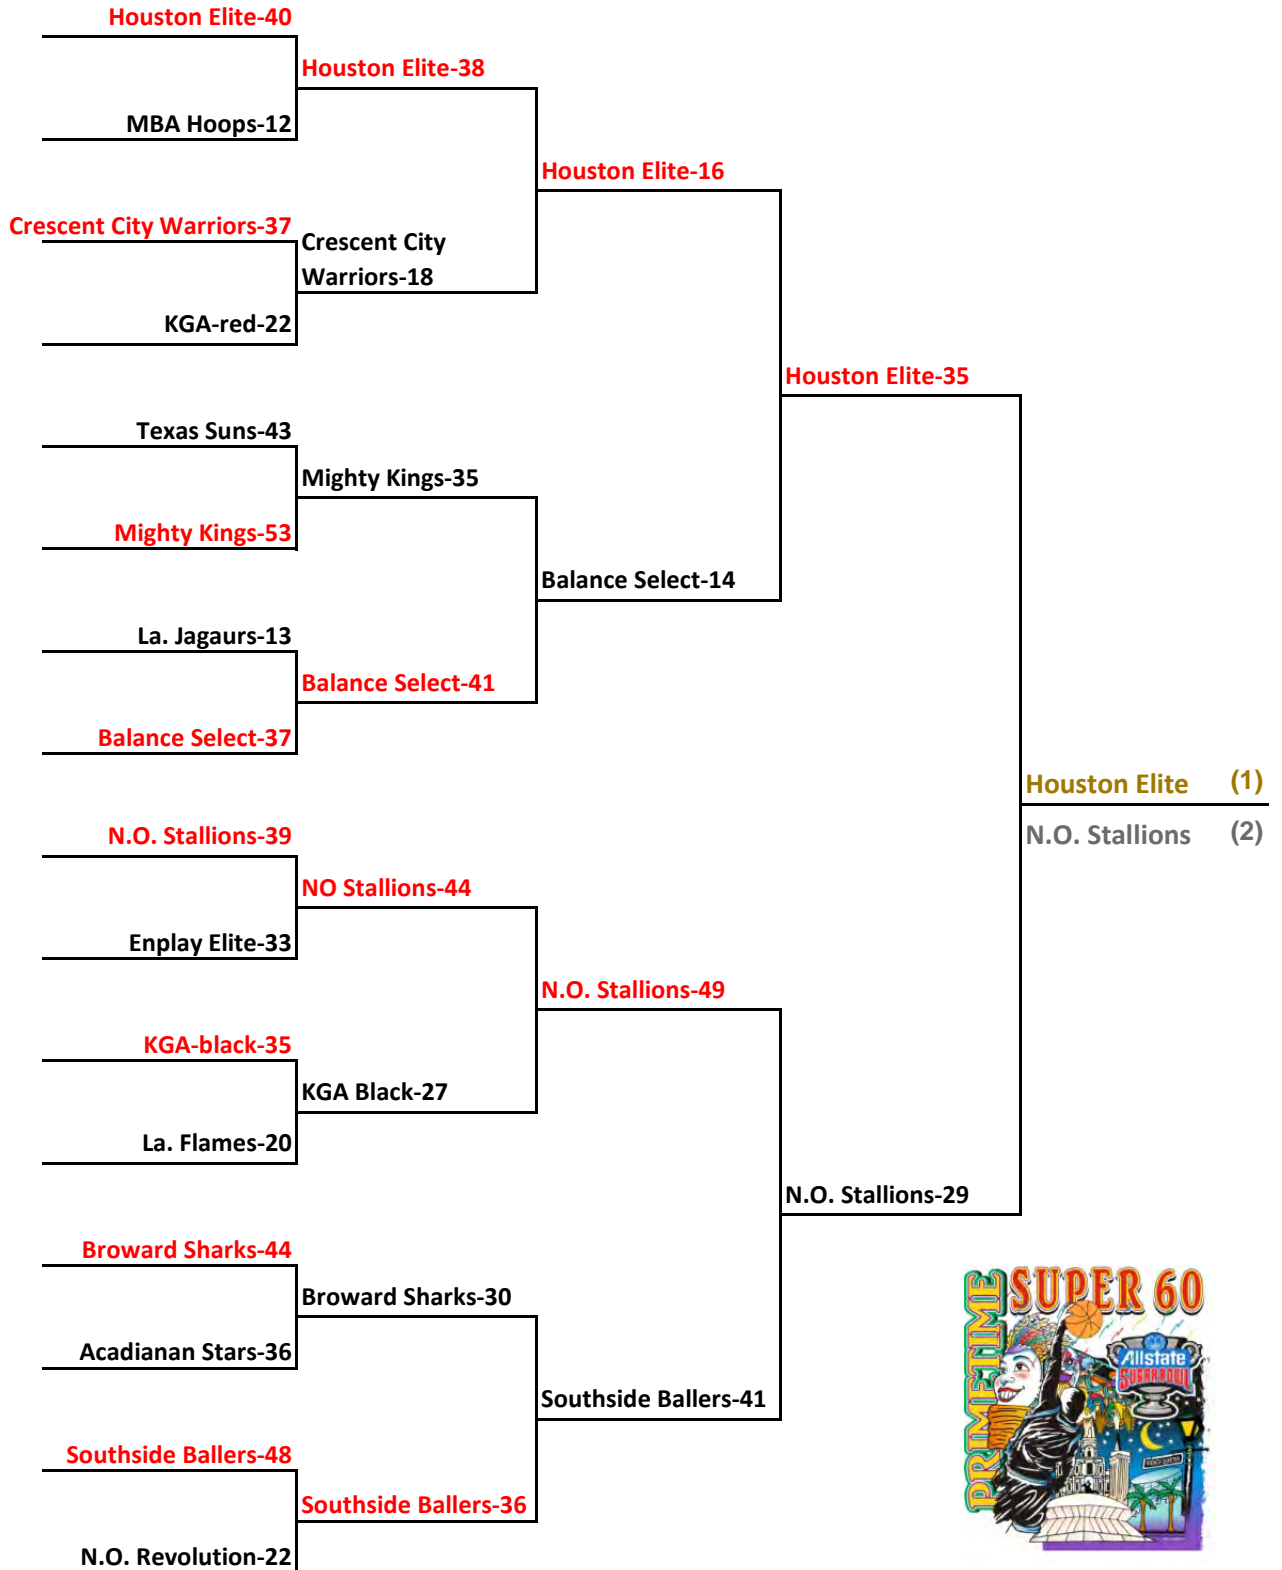

2013 Sugar Bowl Super 60 PURPLE Bracket: 5th Grade Division

home team on top

see gym key on pool play