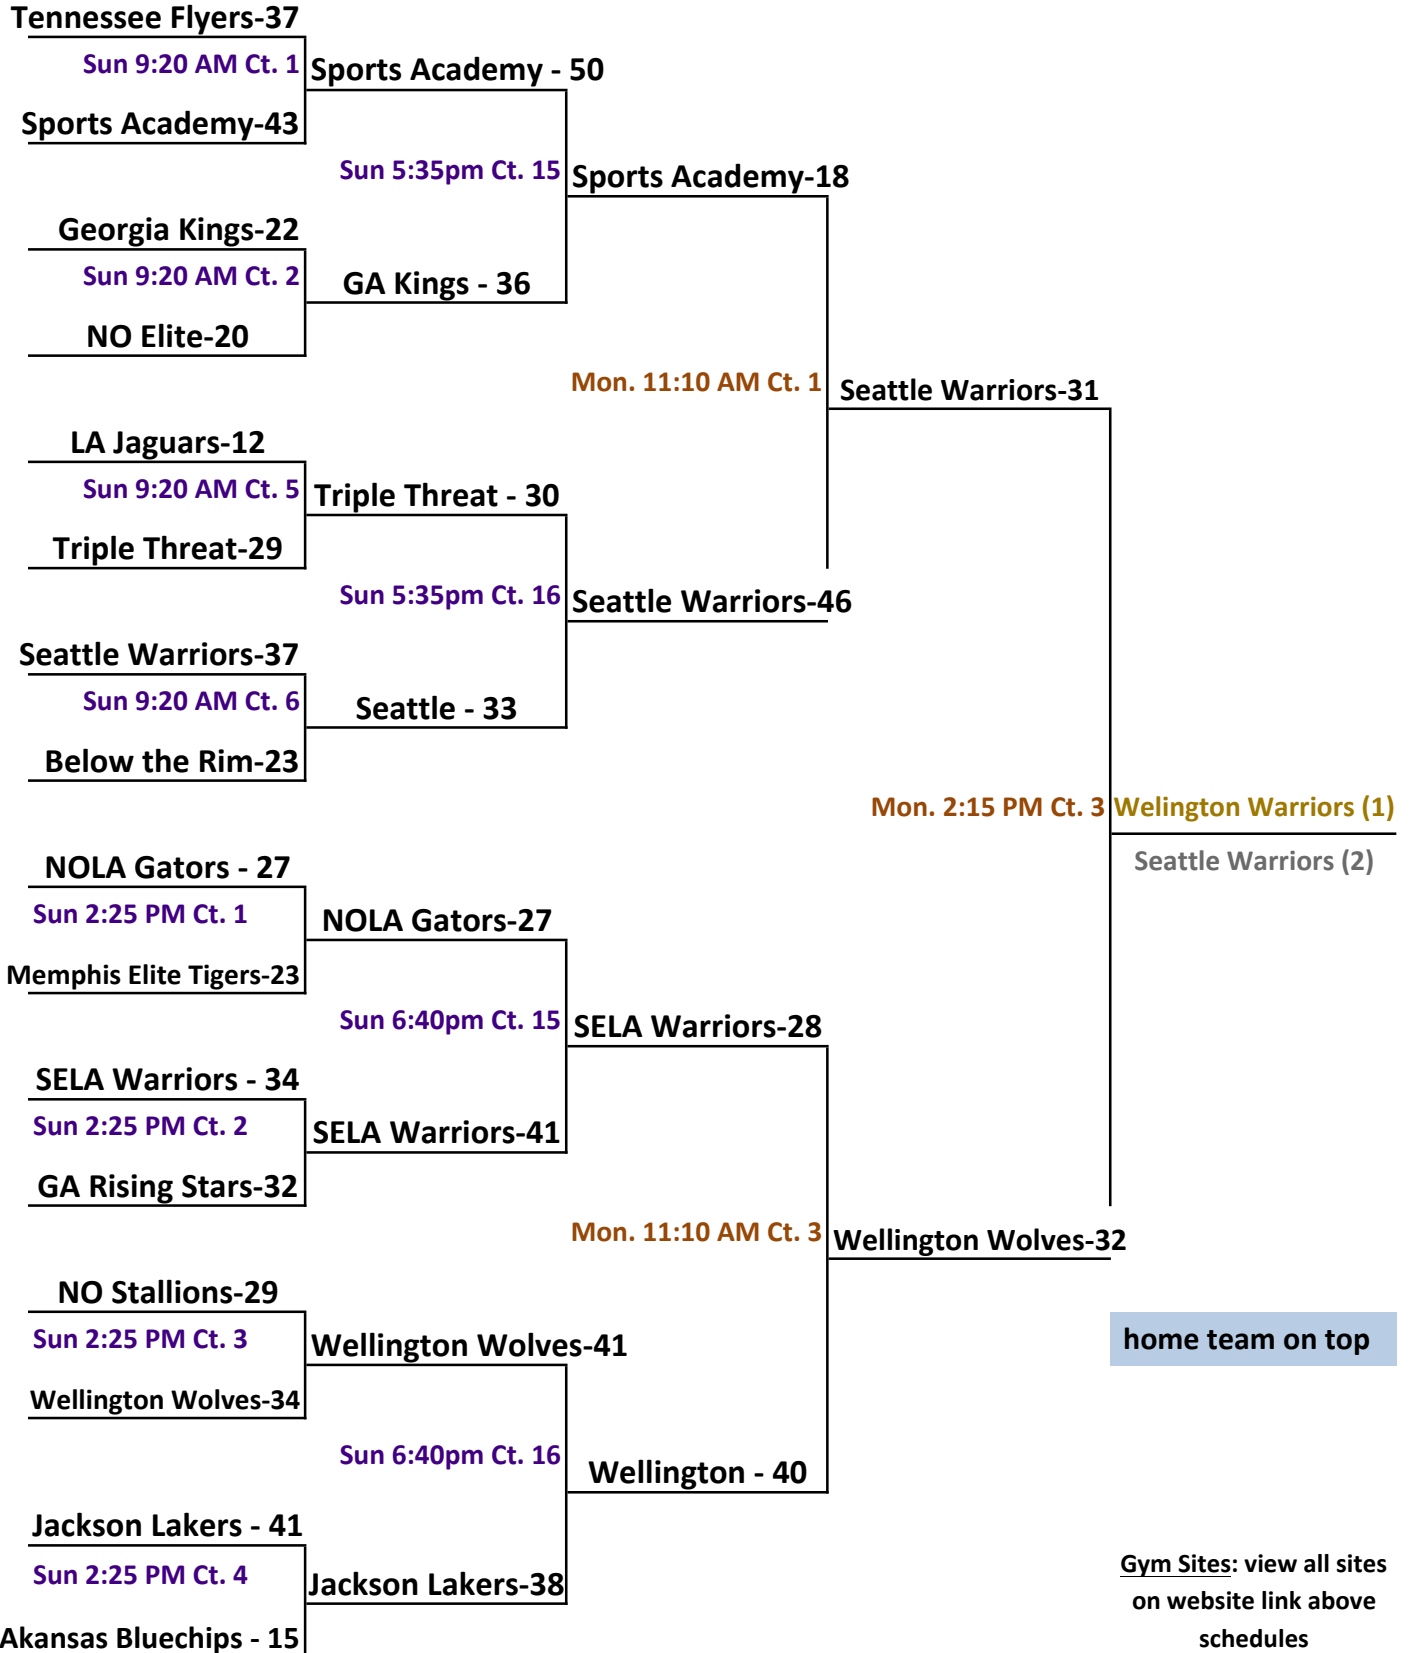

HOME TEAM is on the left

2015 Allstate Sugar Bowl Super 60 GOLD Bracket: 12 & under Division

2015 Allstate Sugar Bowl Super 60 PURPLE Bracket: 12 & under Division

2015 Allstate Sugar Bowl Super 60 GREEN Bracket: 12 & under Division