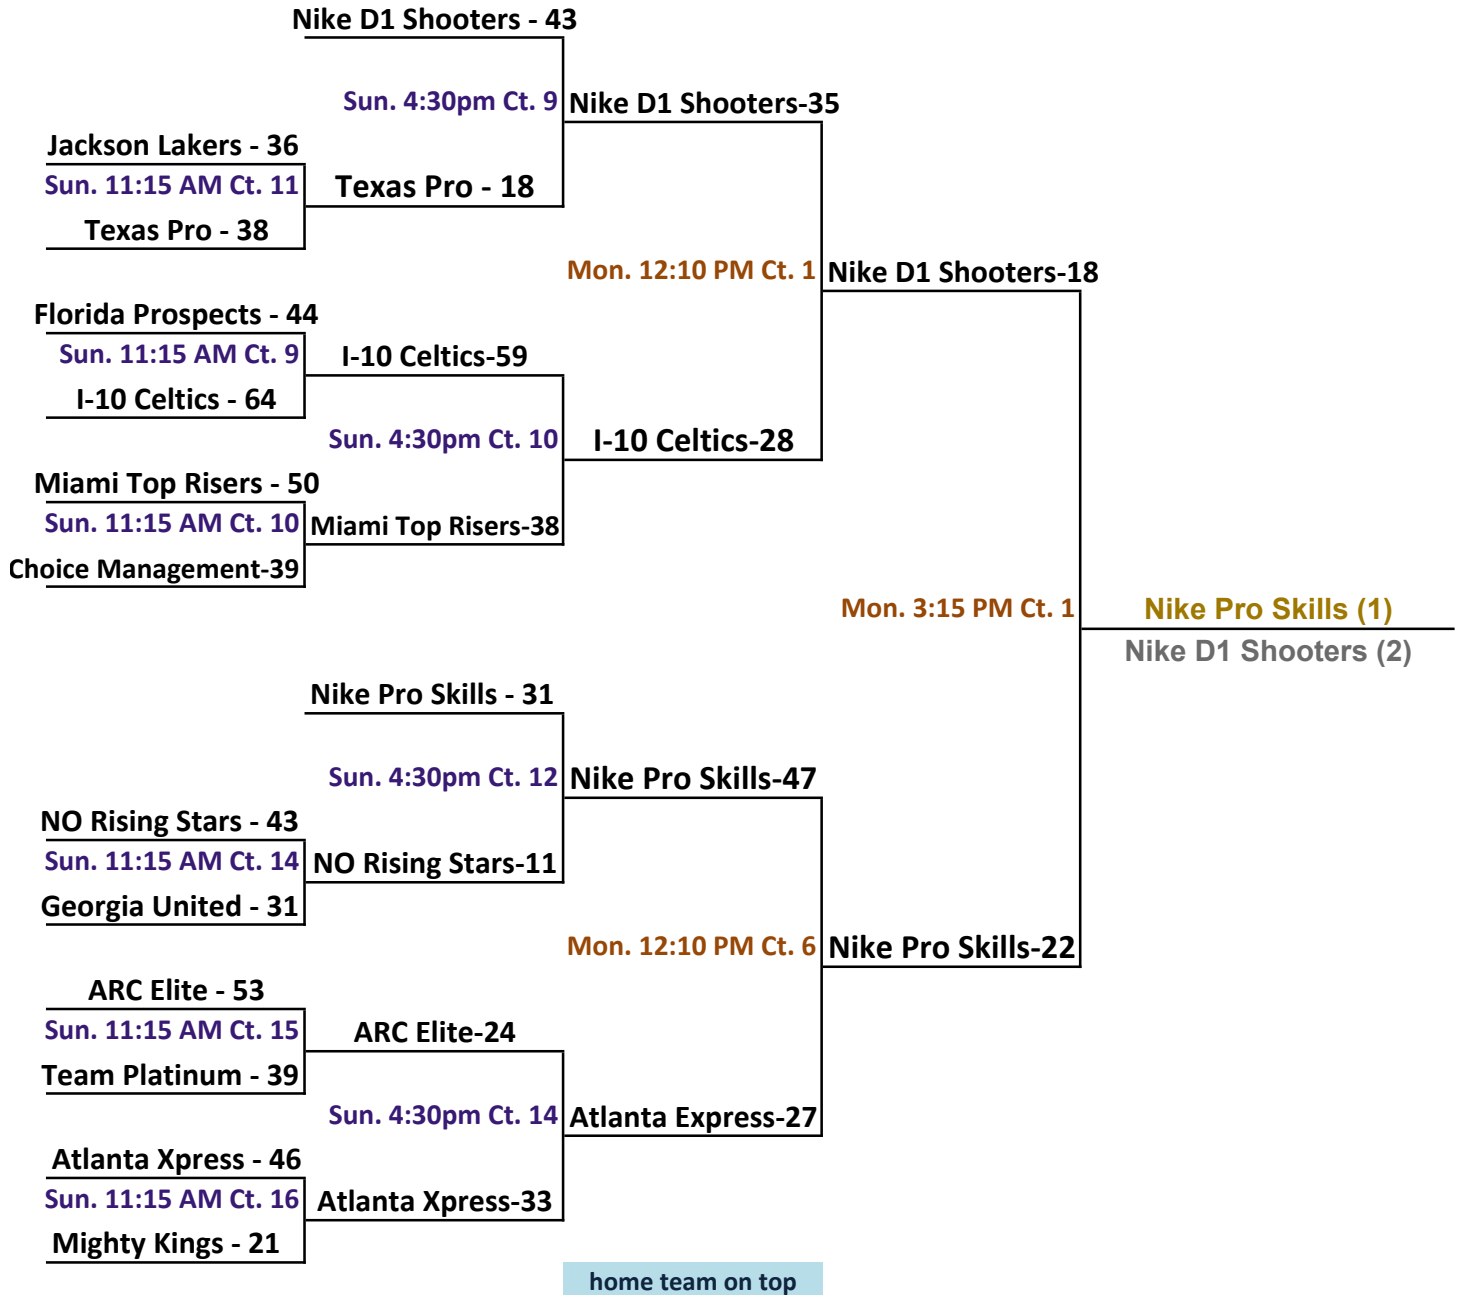

2015 Allstate Sugar Bowl Super 60 GOLD Bracket: 11 & under Division

Gym Sites: view all sites on website link above schedules