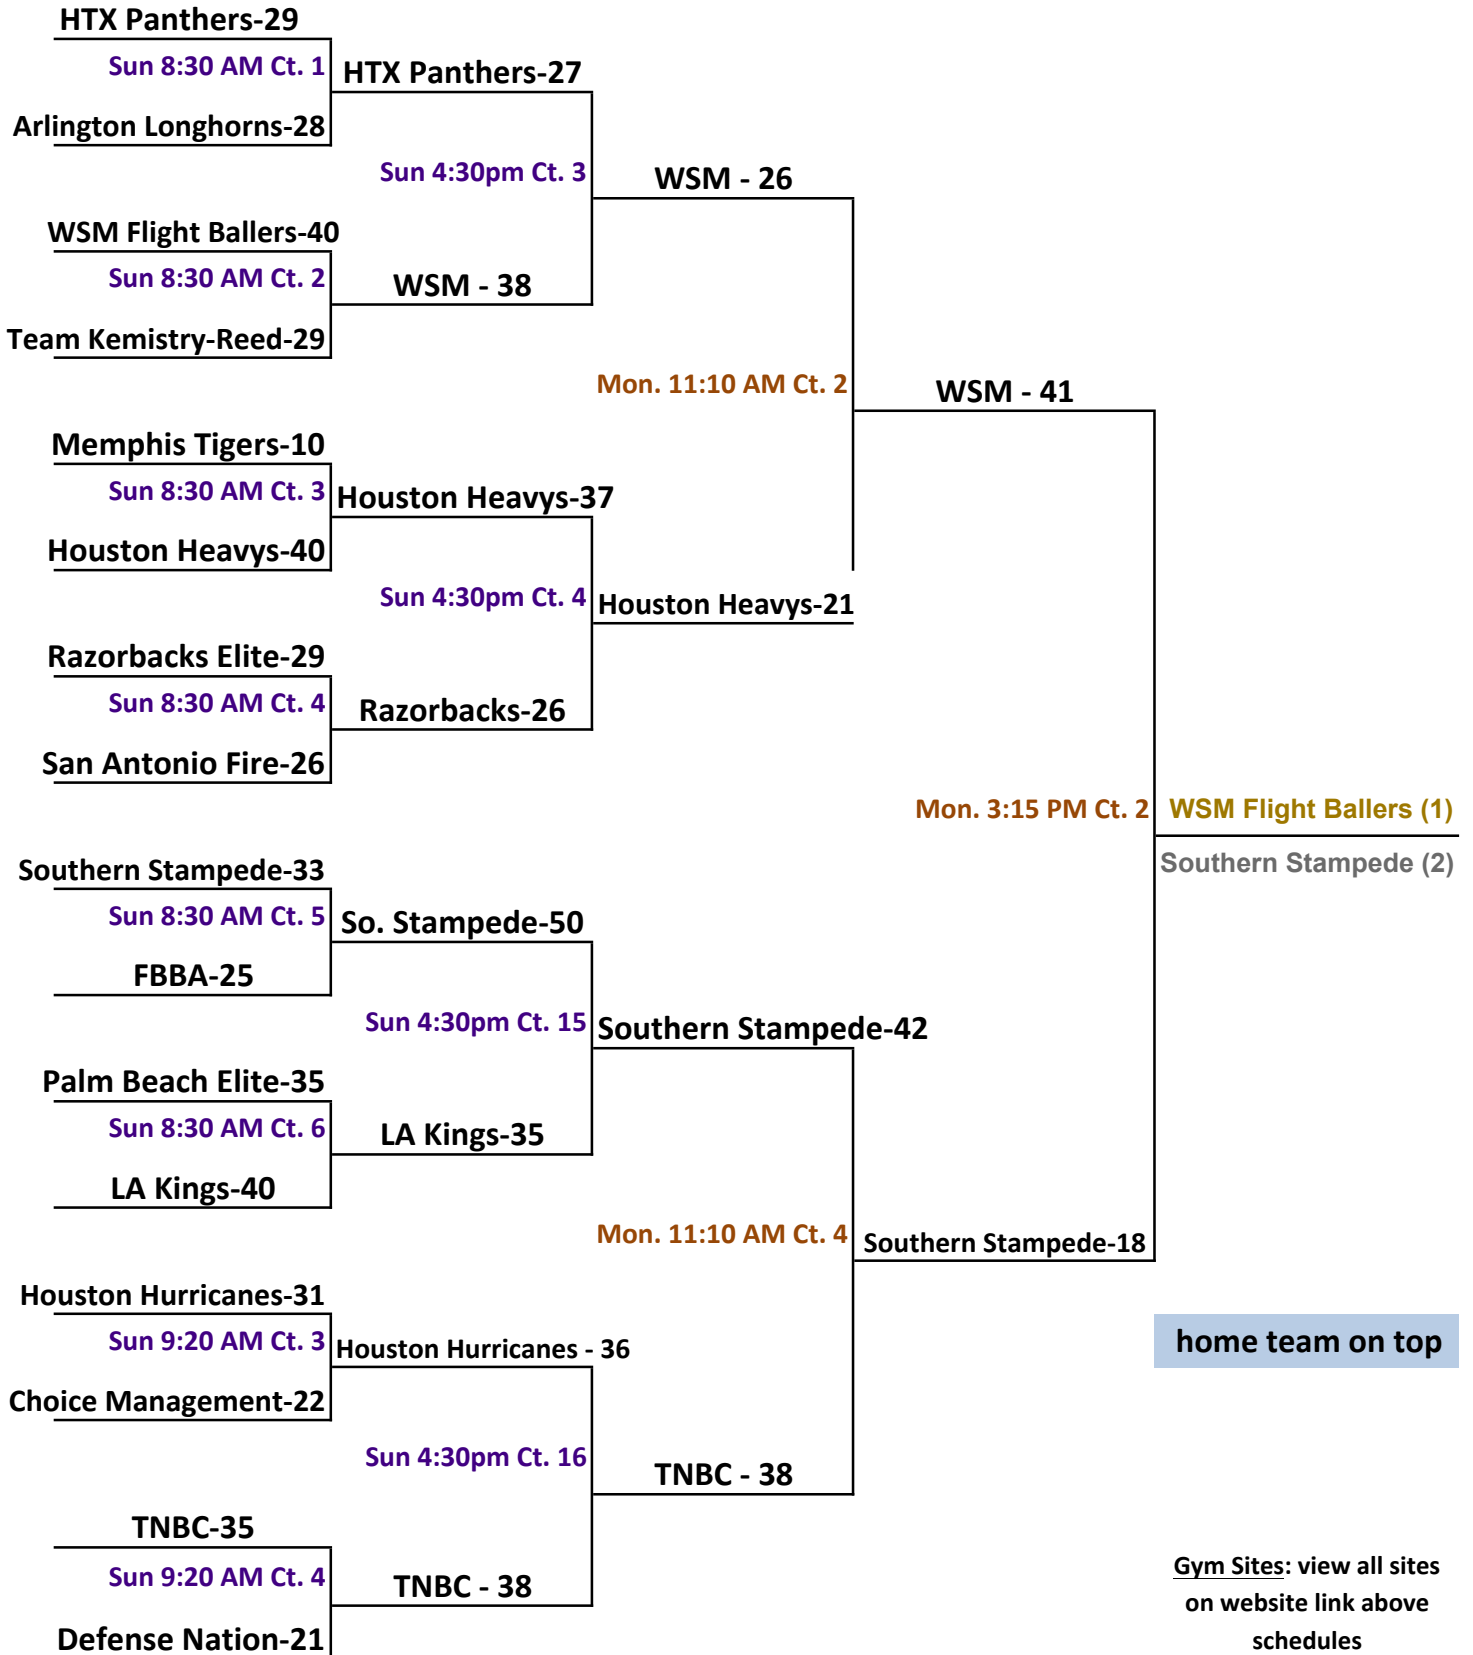

HOME TEAM is on the left

2015 Allstate Sugar Bowl Super 60 GOLD Bracket: 12 & under Division

2015 Allstate Sugar Bowl Super 60 PURPLE Bracket: 12 & under Division

2015 Allstate Sugar Bowl Super 60 GREEN Bracket: 12 & under Division