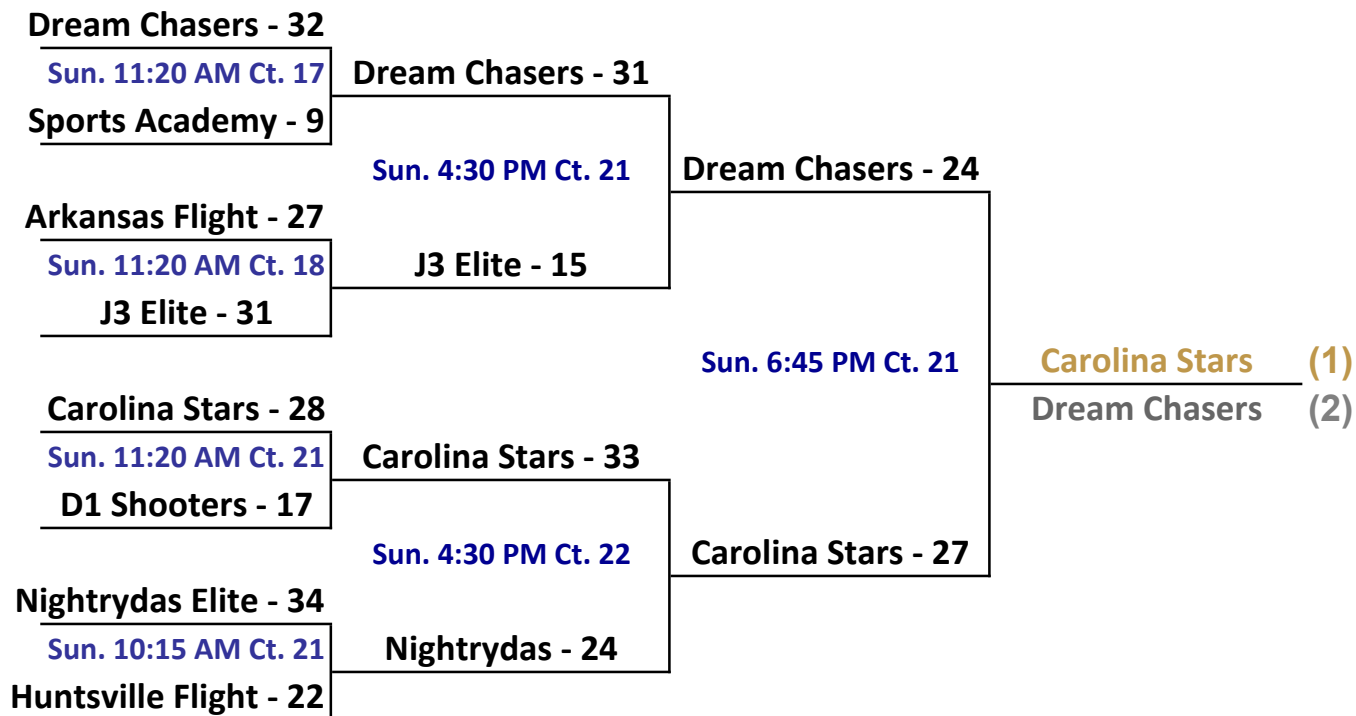

2015 Allstate Sugar Bowl Super 60 GOLD Bracket: 8 & under Division