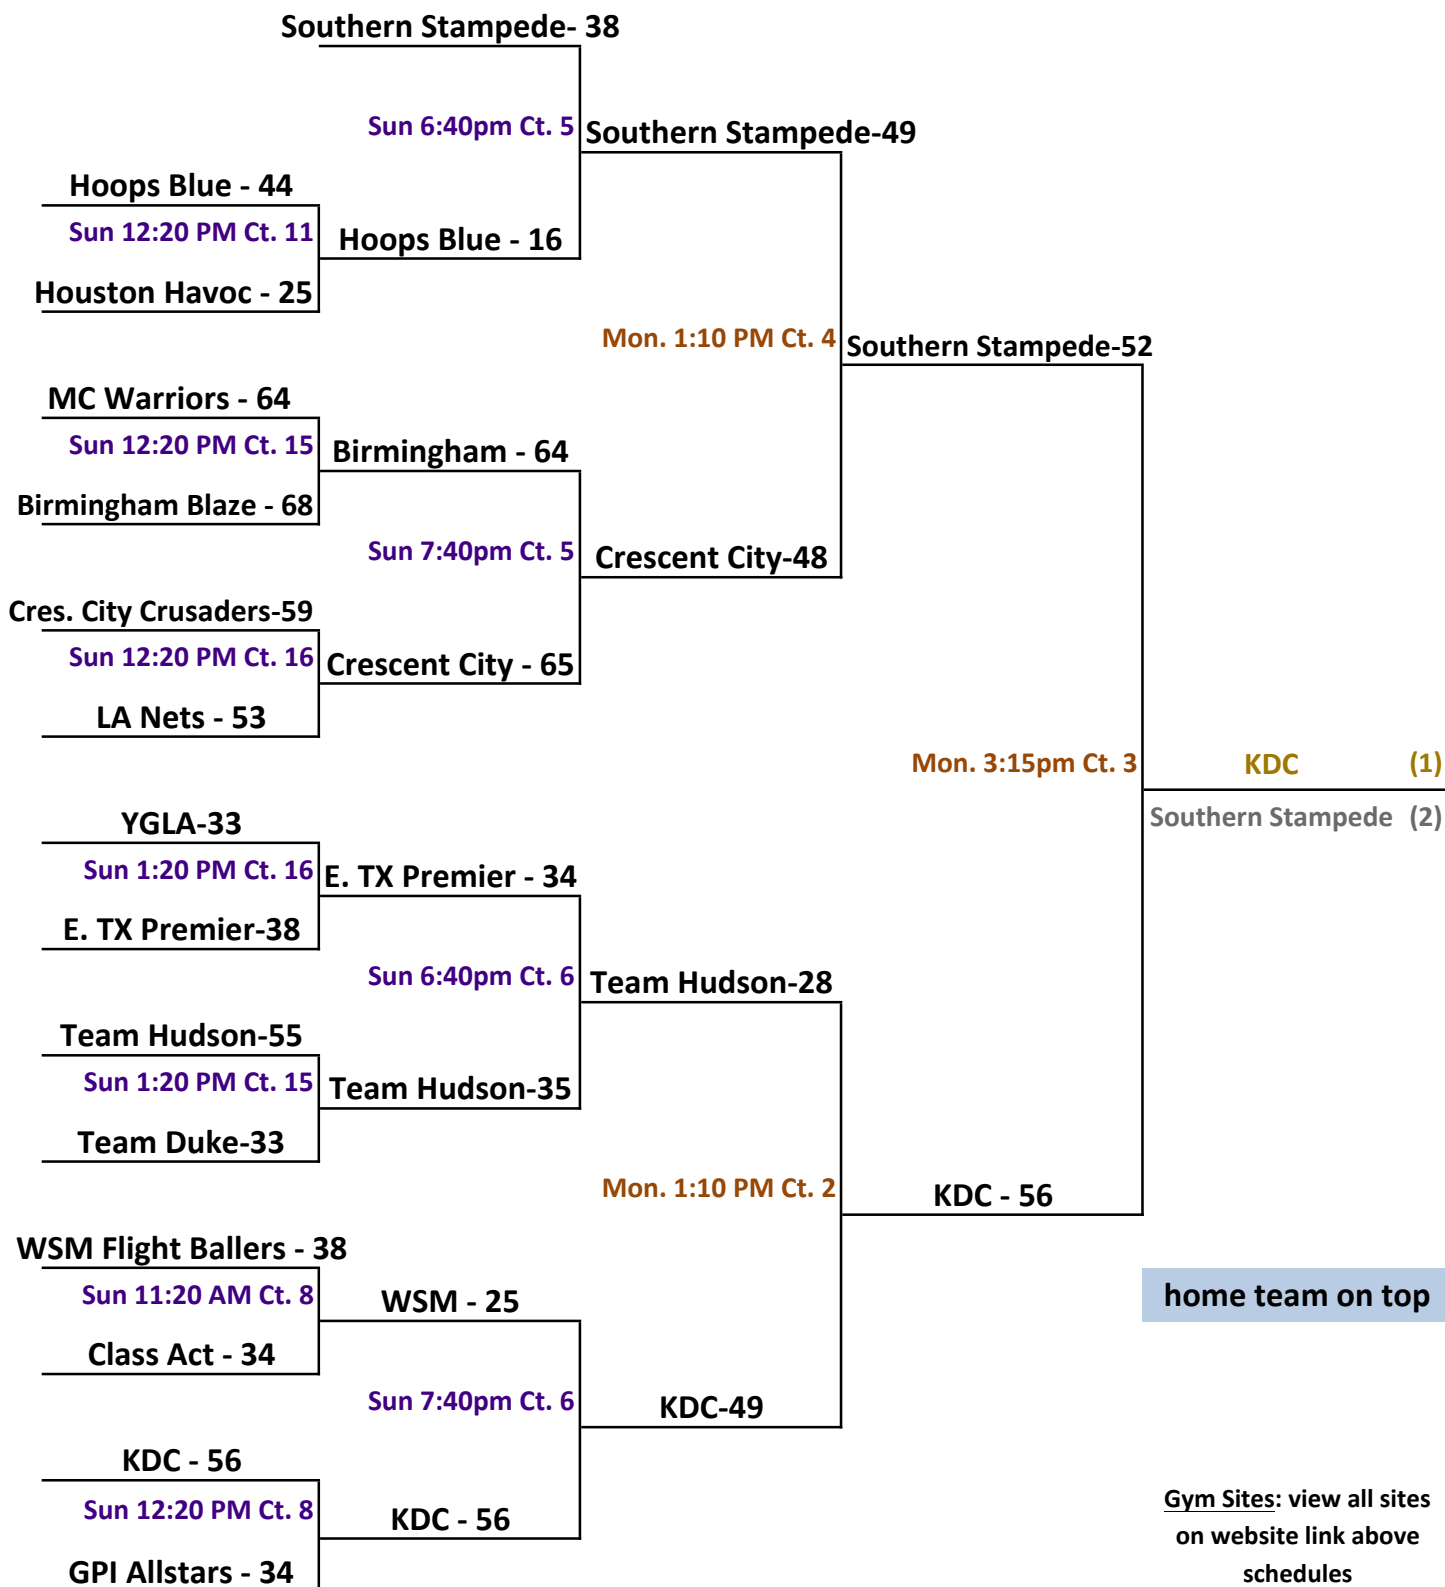

2015 Allstate Sugar Bowl Super 60 GREEN Bracket: 14 & under Division