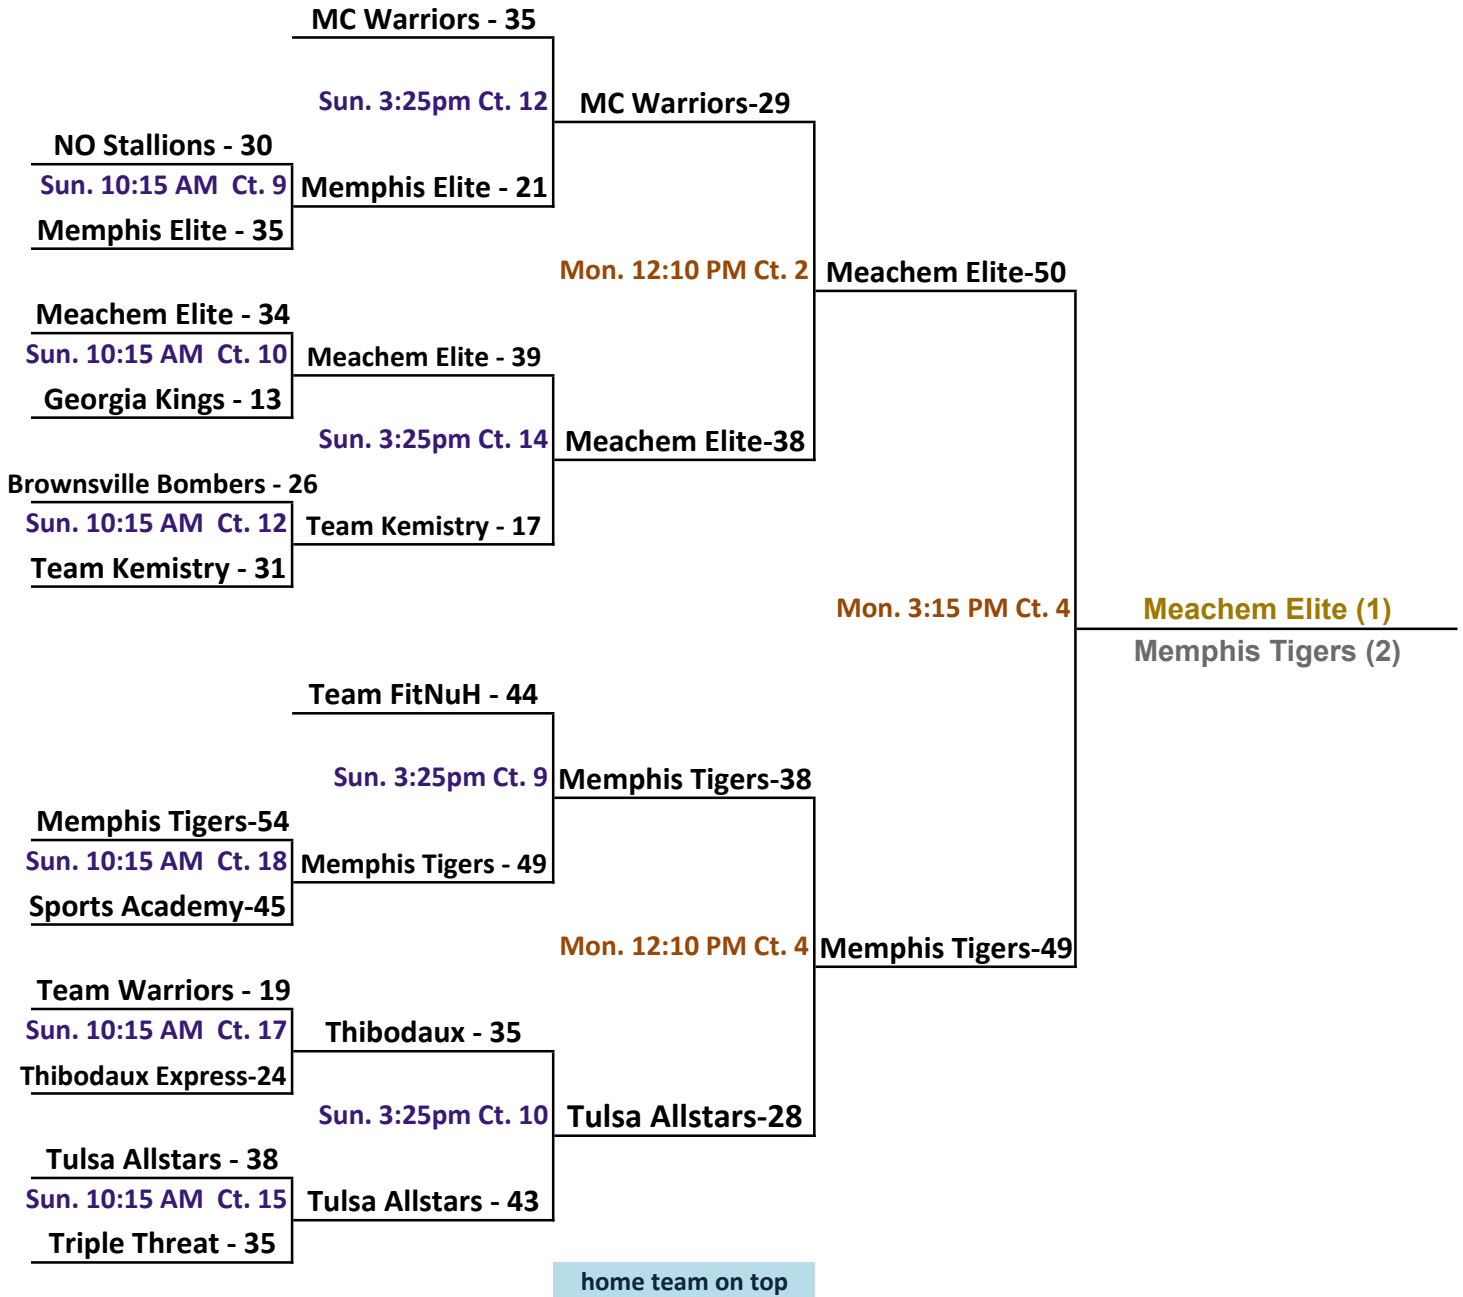

2015 Allstate Sugar Bowl Super 60 PURPLE Bracket: 11 & under Division

Gym Sites: view all sites on website link above schedules