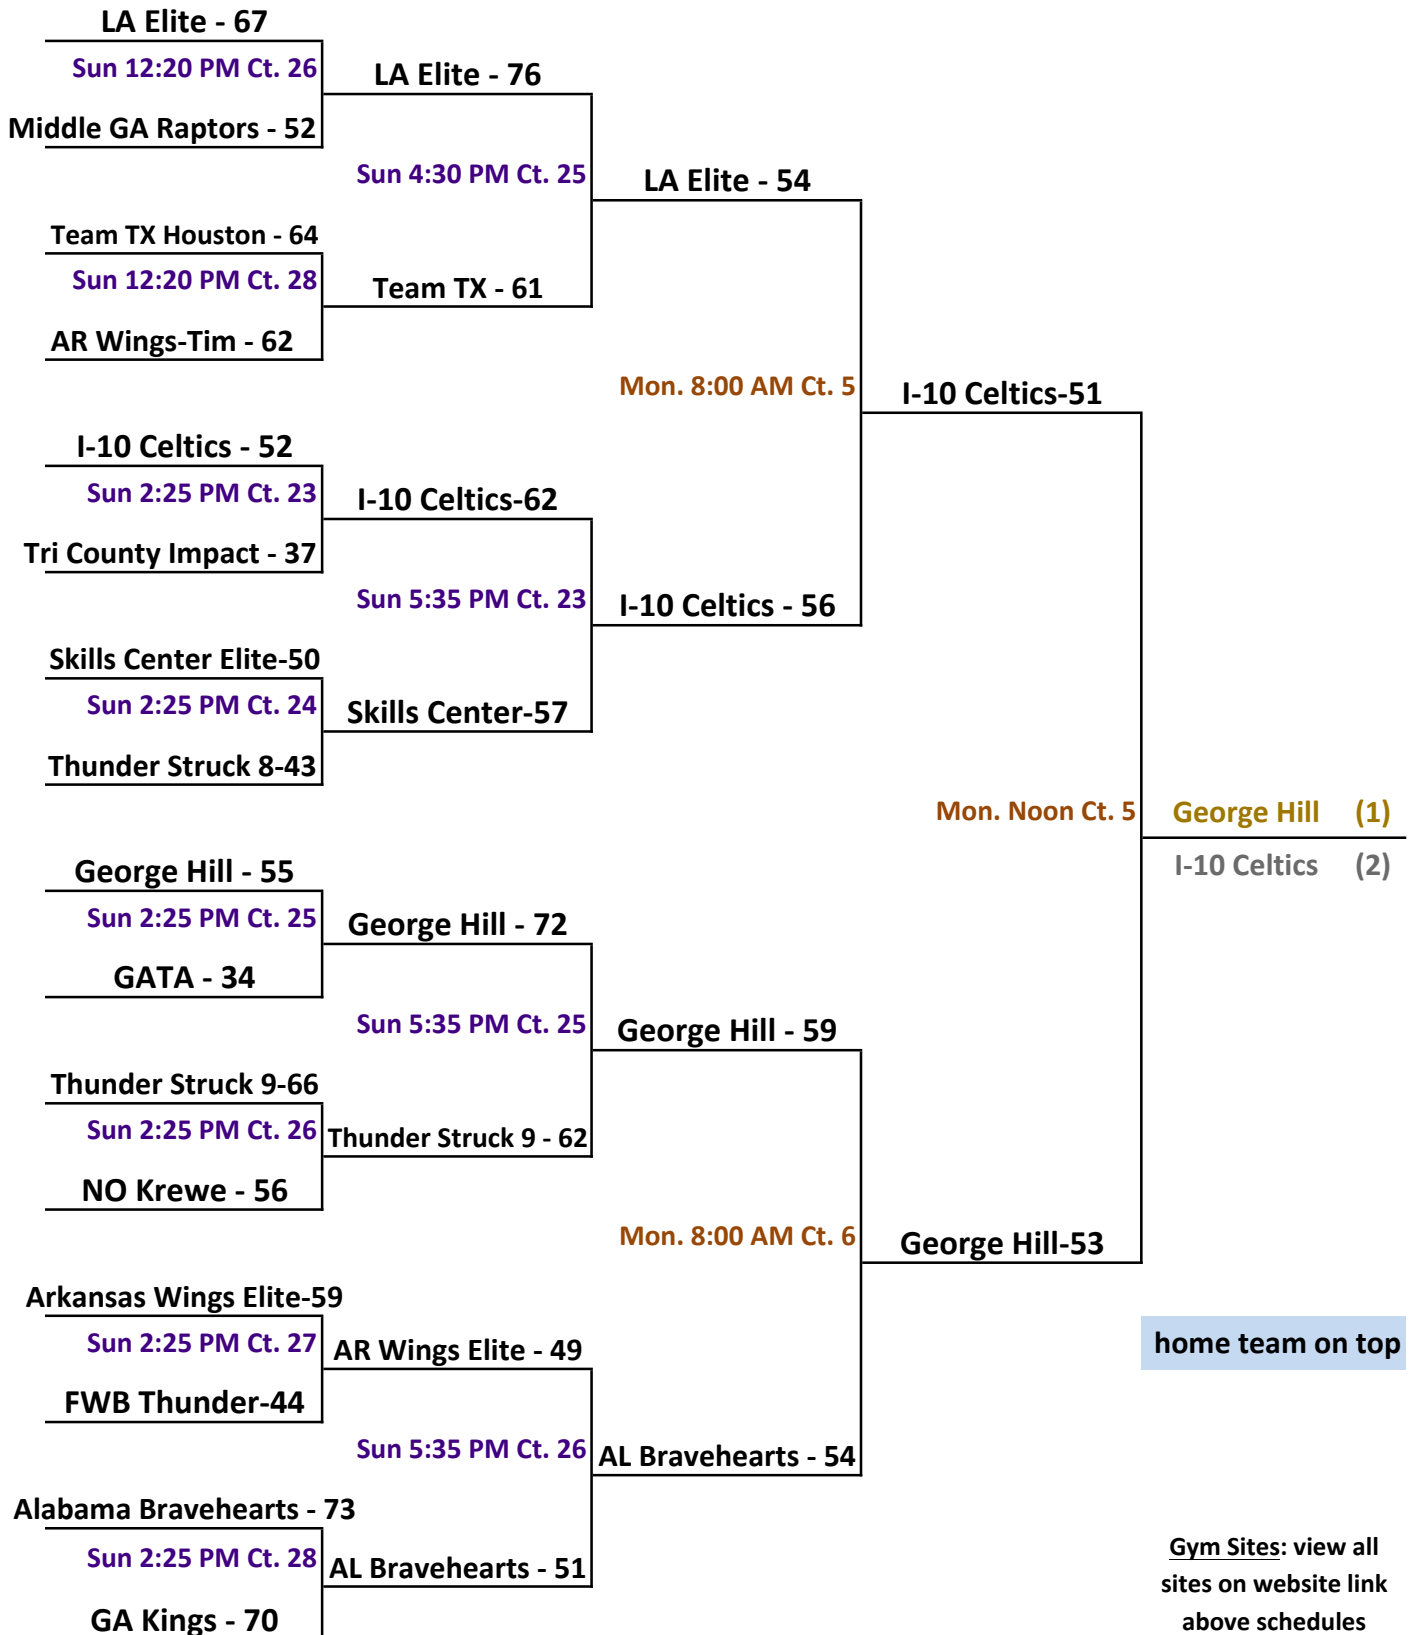

2015 Allstate Sugar Bowl Super 60 GOLD Bracket: 15 & under Division