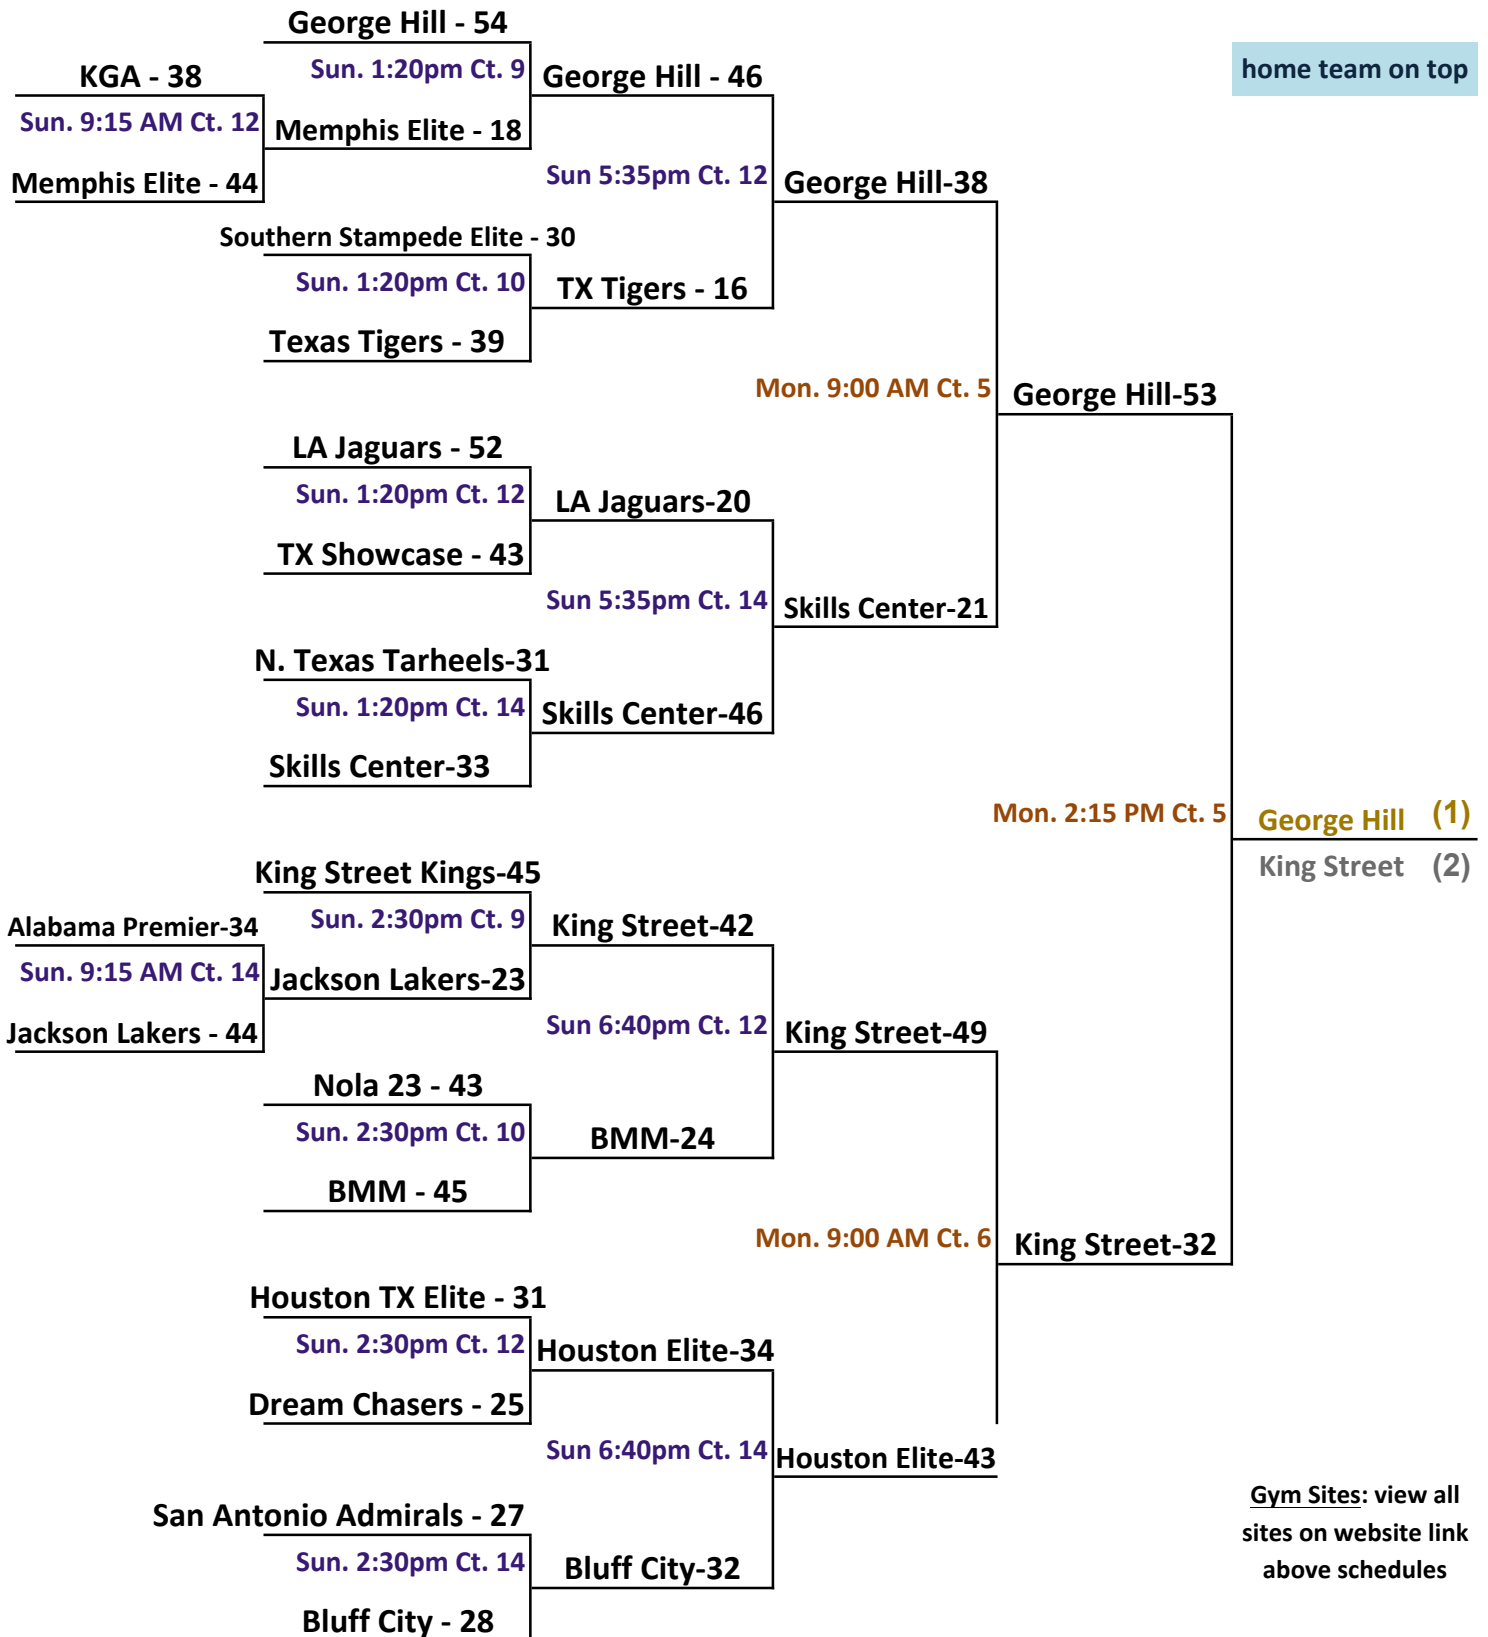

2015 Allstate Sugar Bowl Super 60 GOLD Bracket: 13 & under Division

home team on top

Gym Sites: view all sites on website link above schedules