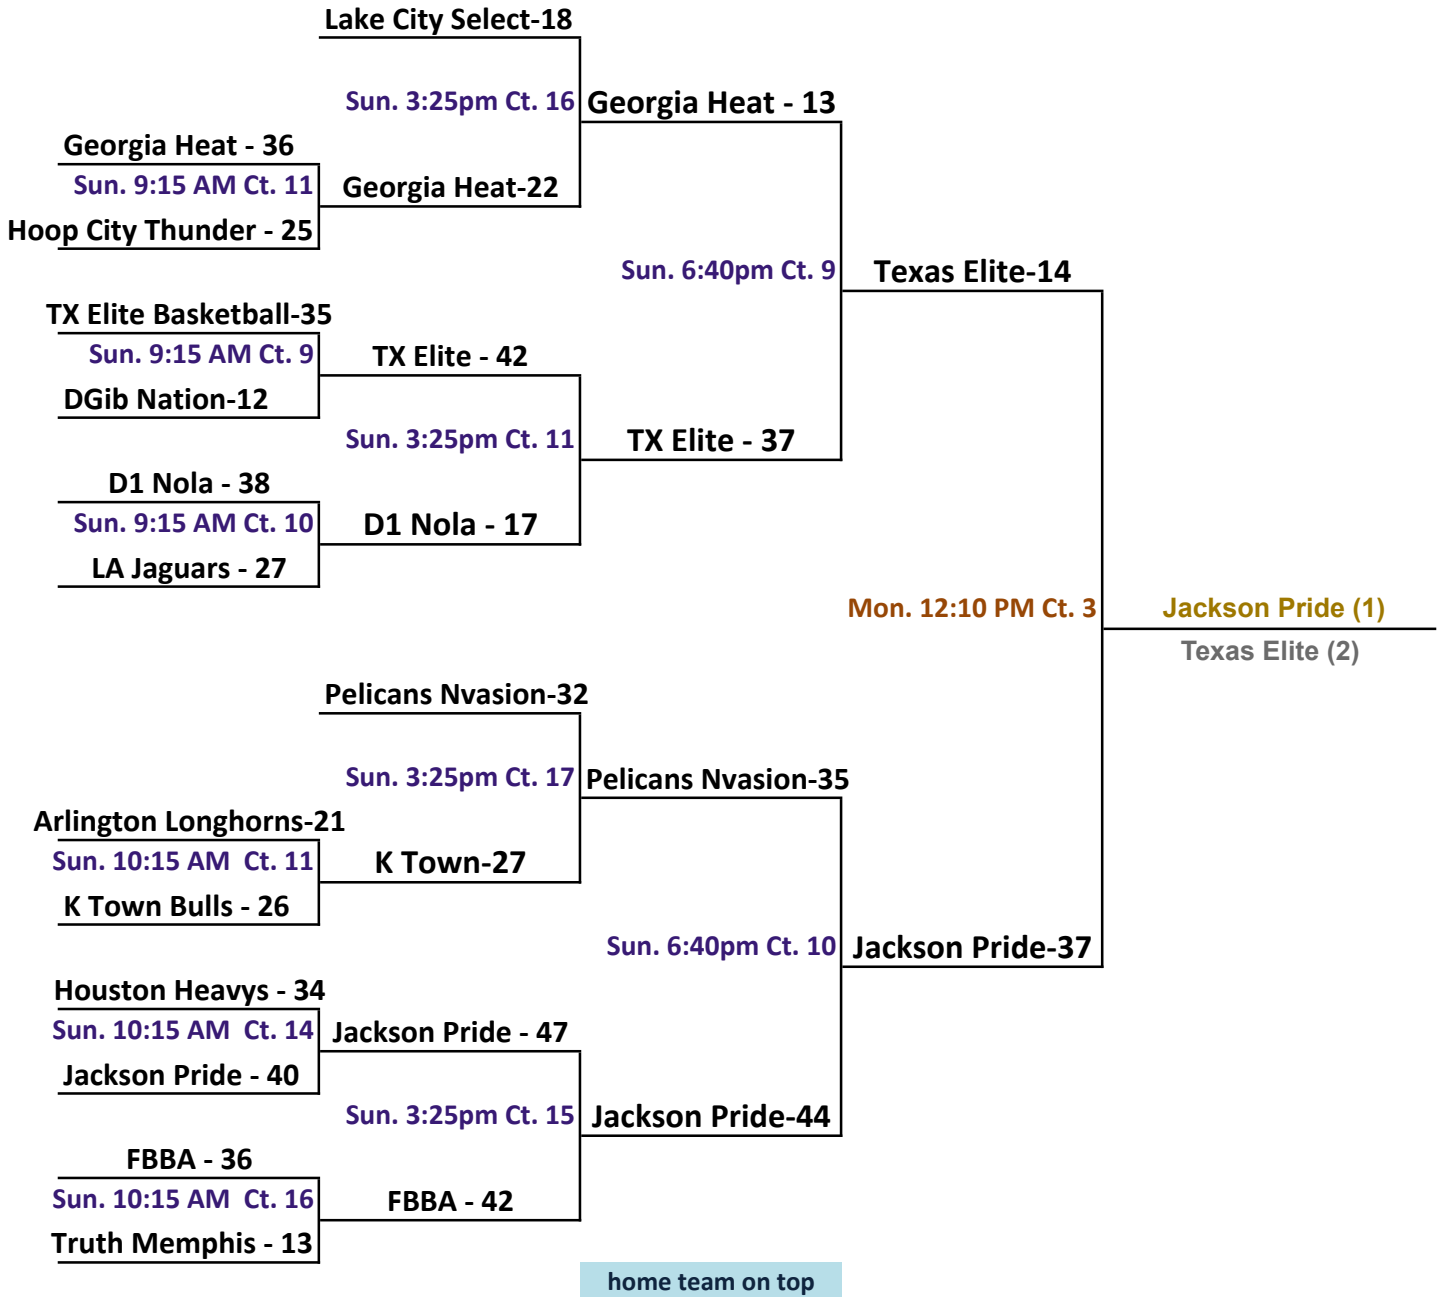

2015 Allstate Sugar Bowl Super 60 GREEN Bracket: 11 & under Division

Gym Sites: view all sites on website link above schedules