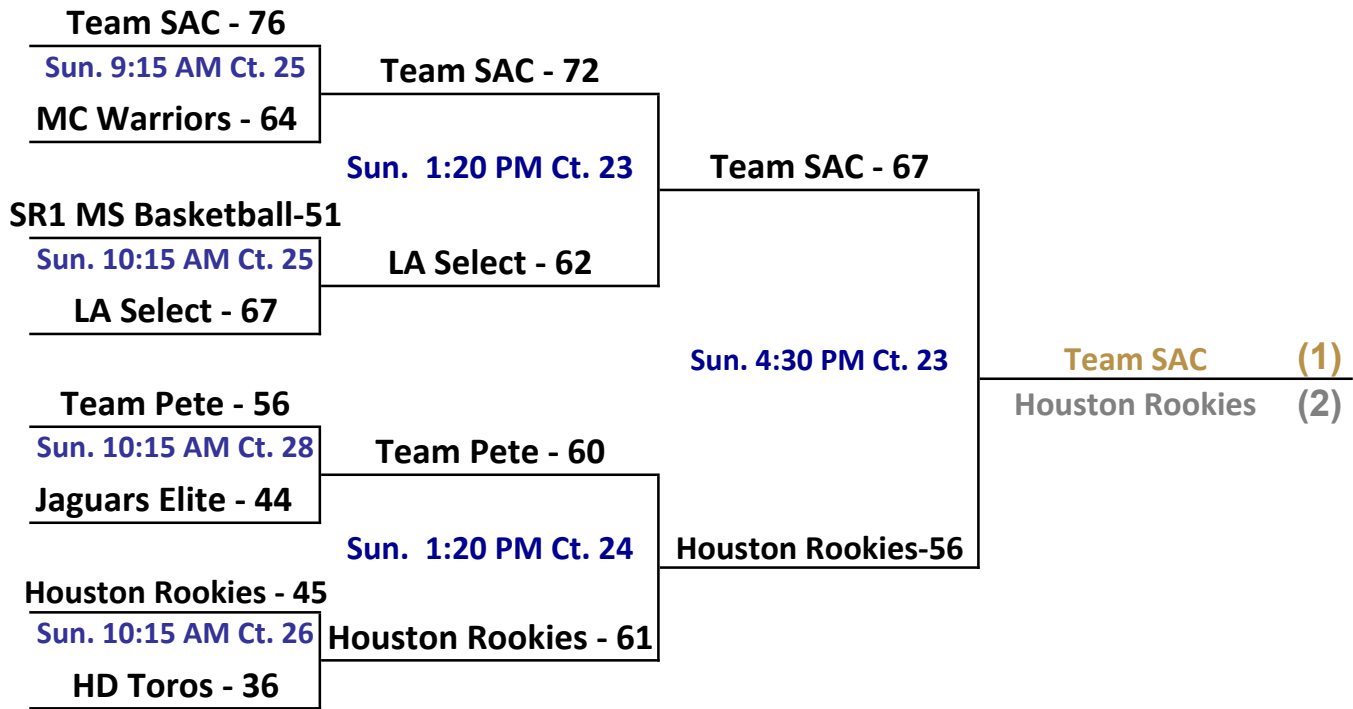

2015 Allstate Sugar Bowl Super 60 GOLD Bracket: 17 & under Division