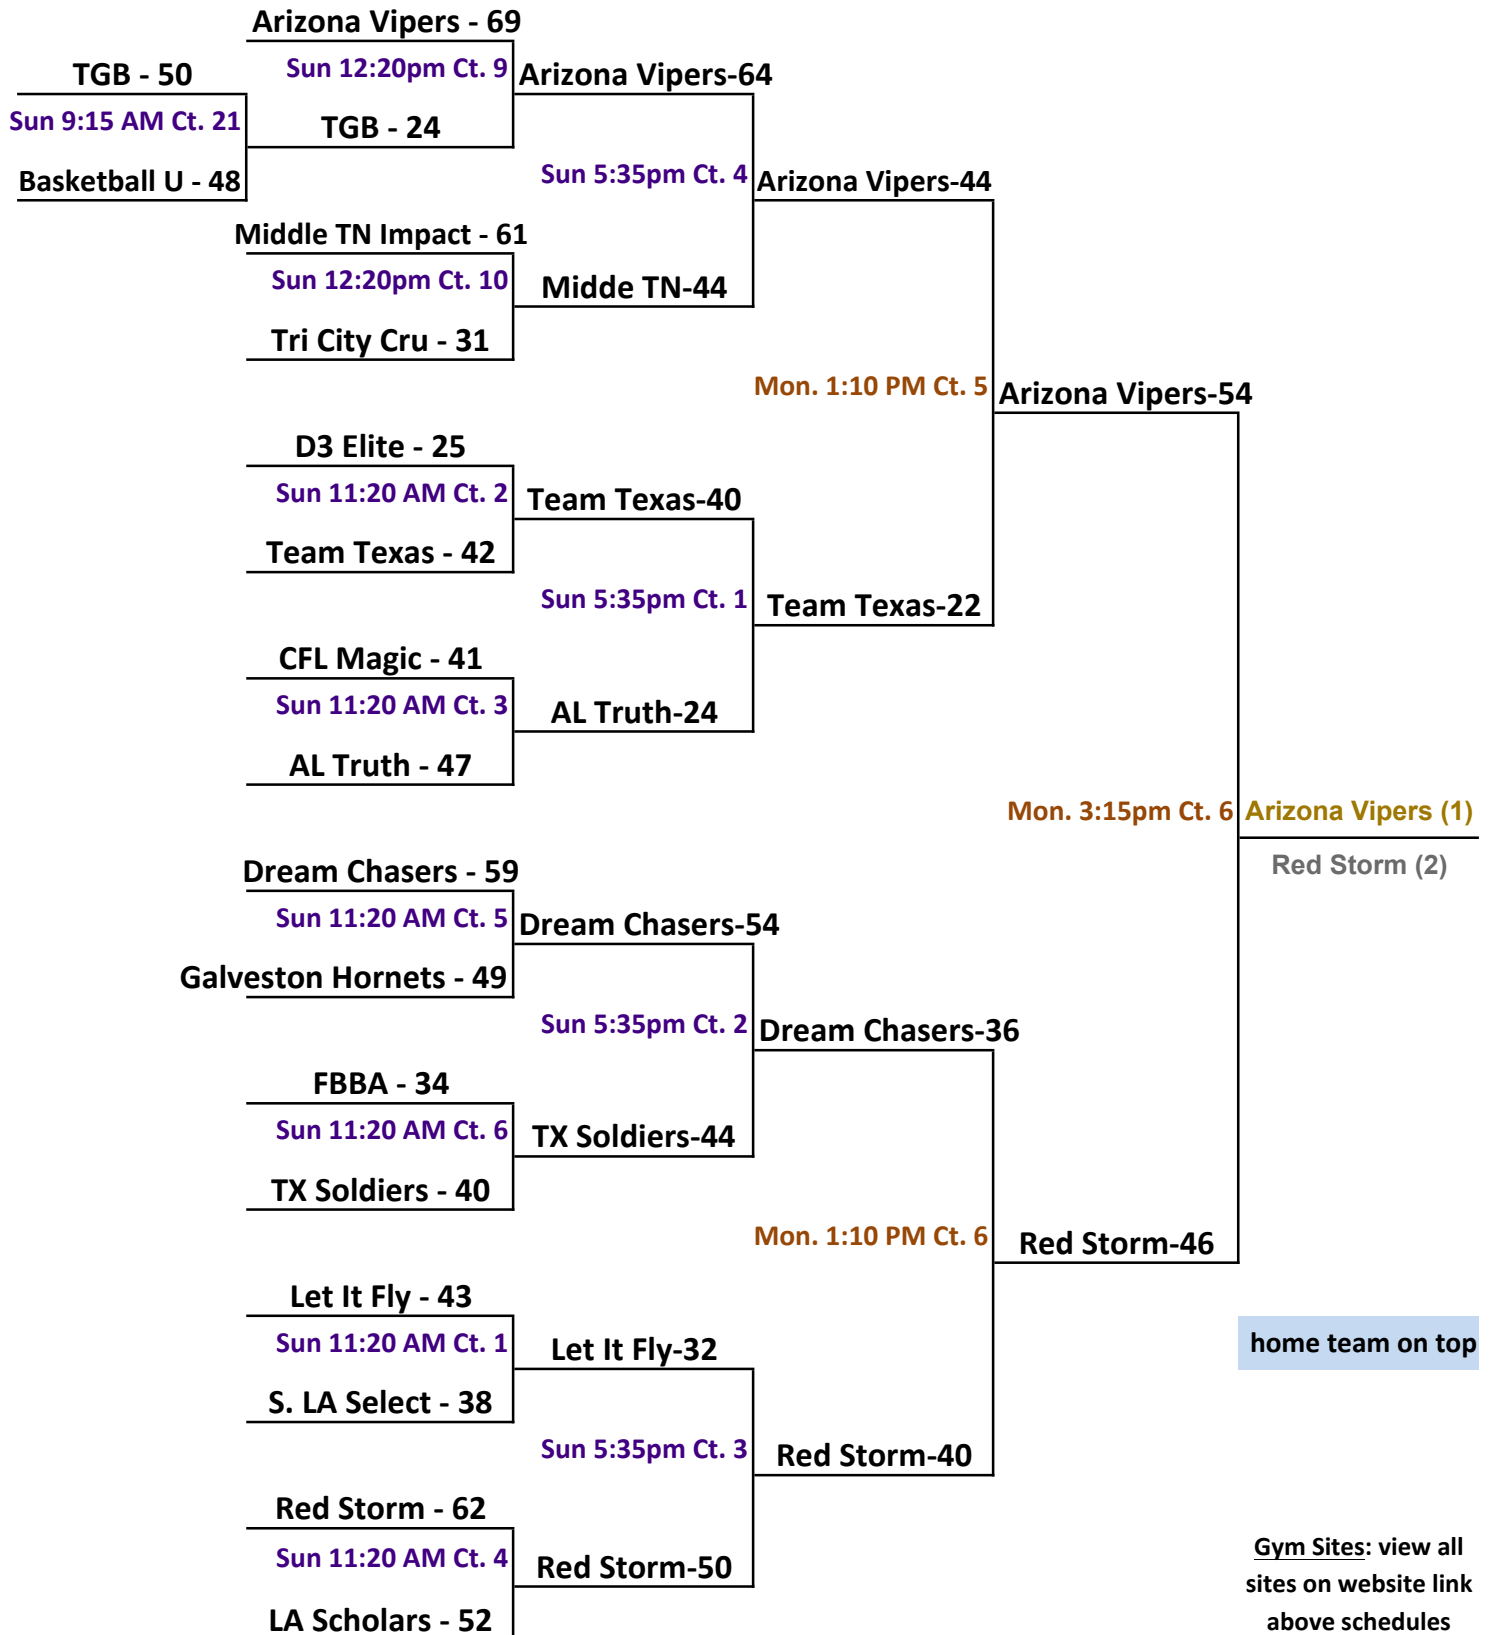

2015 Allstate Sugar Bowl Super 60 GOLD Bracket: 14 & under Division