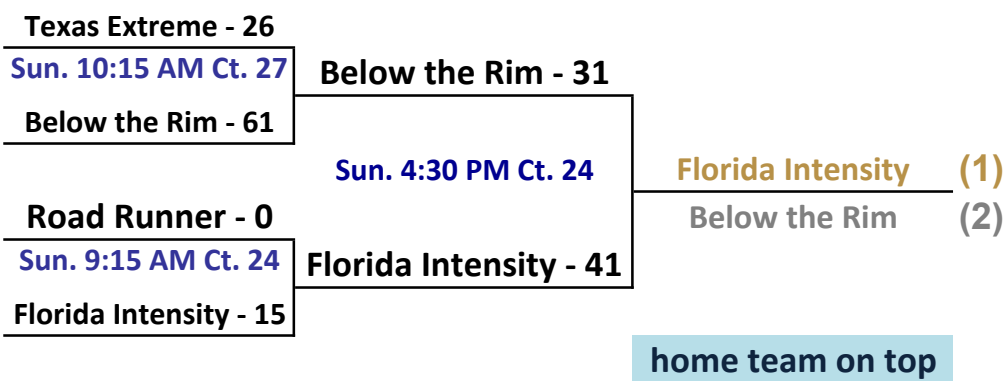

Players MUST be in FULL uniform to enter gym !

HOME TEAM is on left

2015 Allstate Sugar Bowl Super 60 GOLD Bracket: 17 & under Division

2015 Allstate Sugar Bowl Super 60 PURPLE Bracket: 17 & under Division