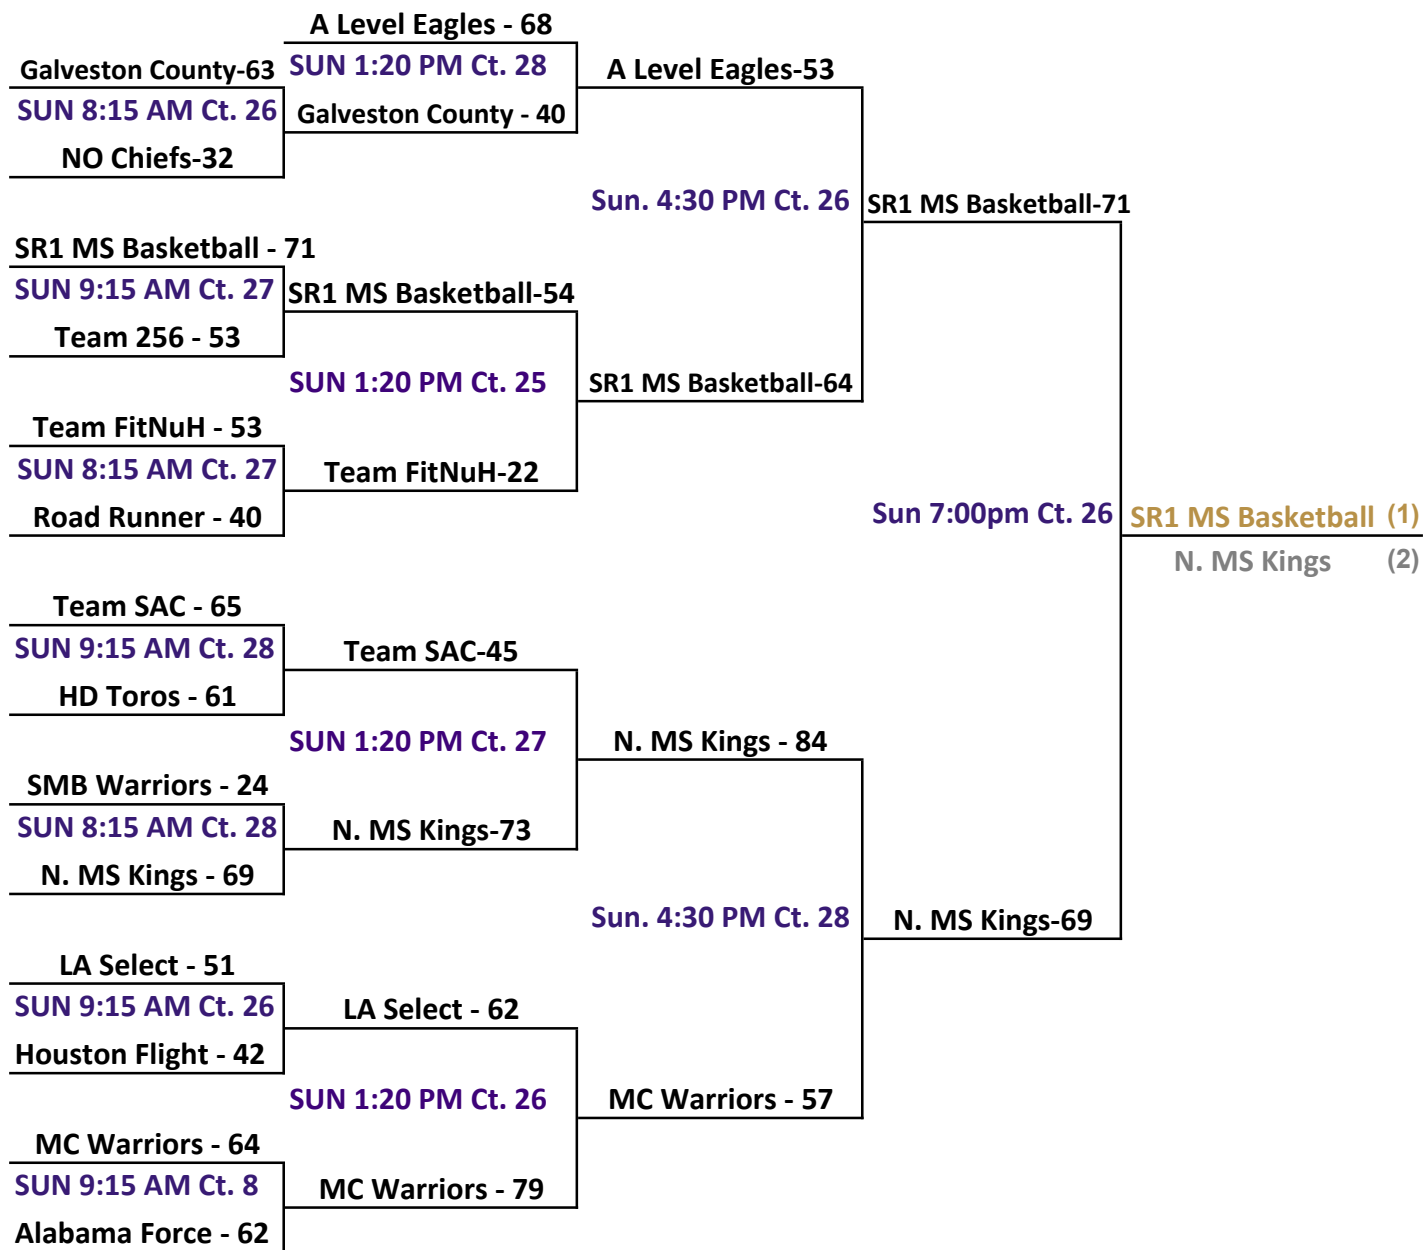

2015 Allstate Sugar Bowl Super 60 GOLD Bracket: 16 & under Division

[home on top](#)
[vist. on bottom](#)

Gym Sites: view all sites on website link above schedules.