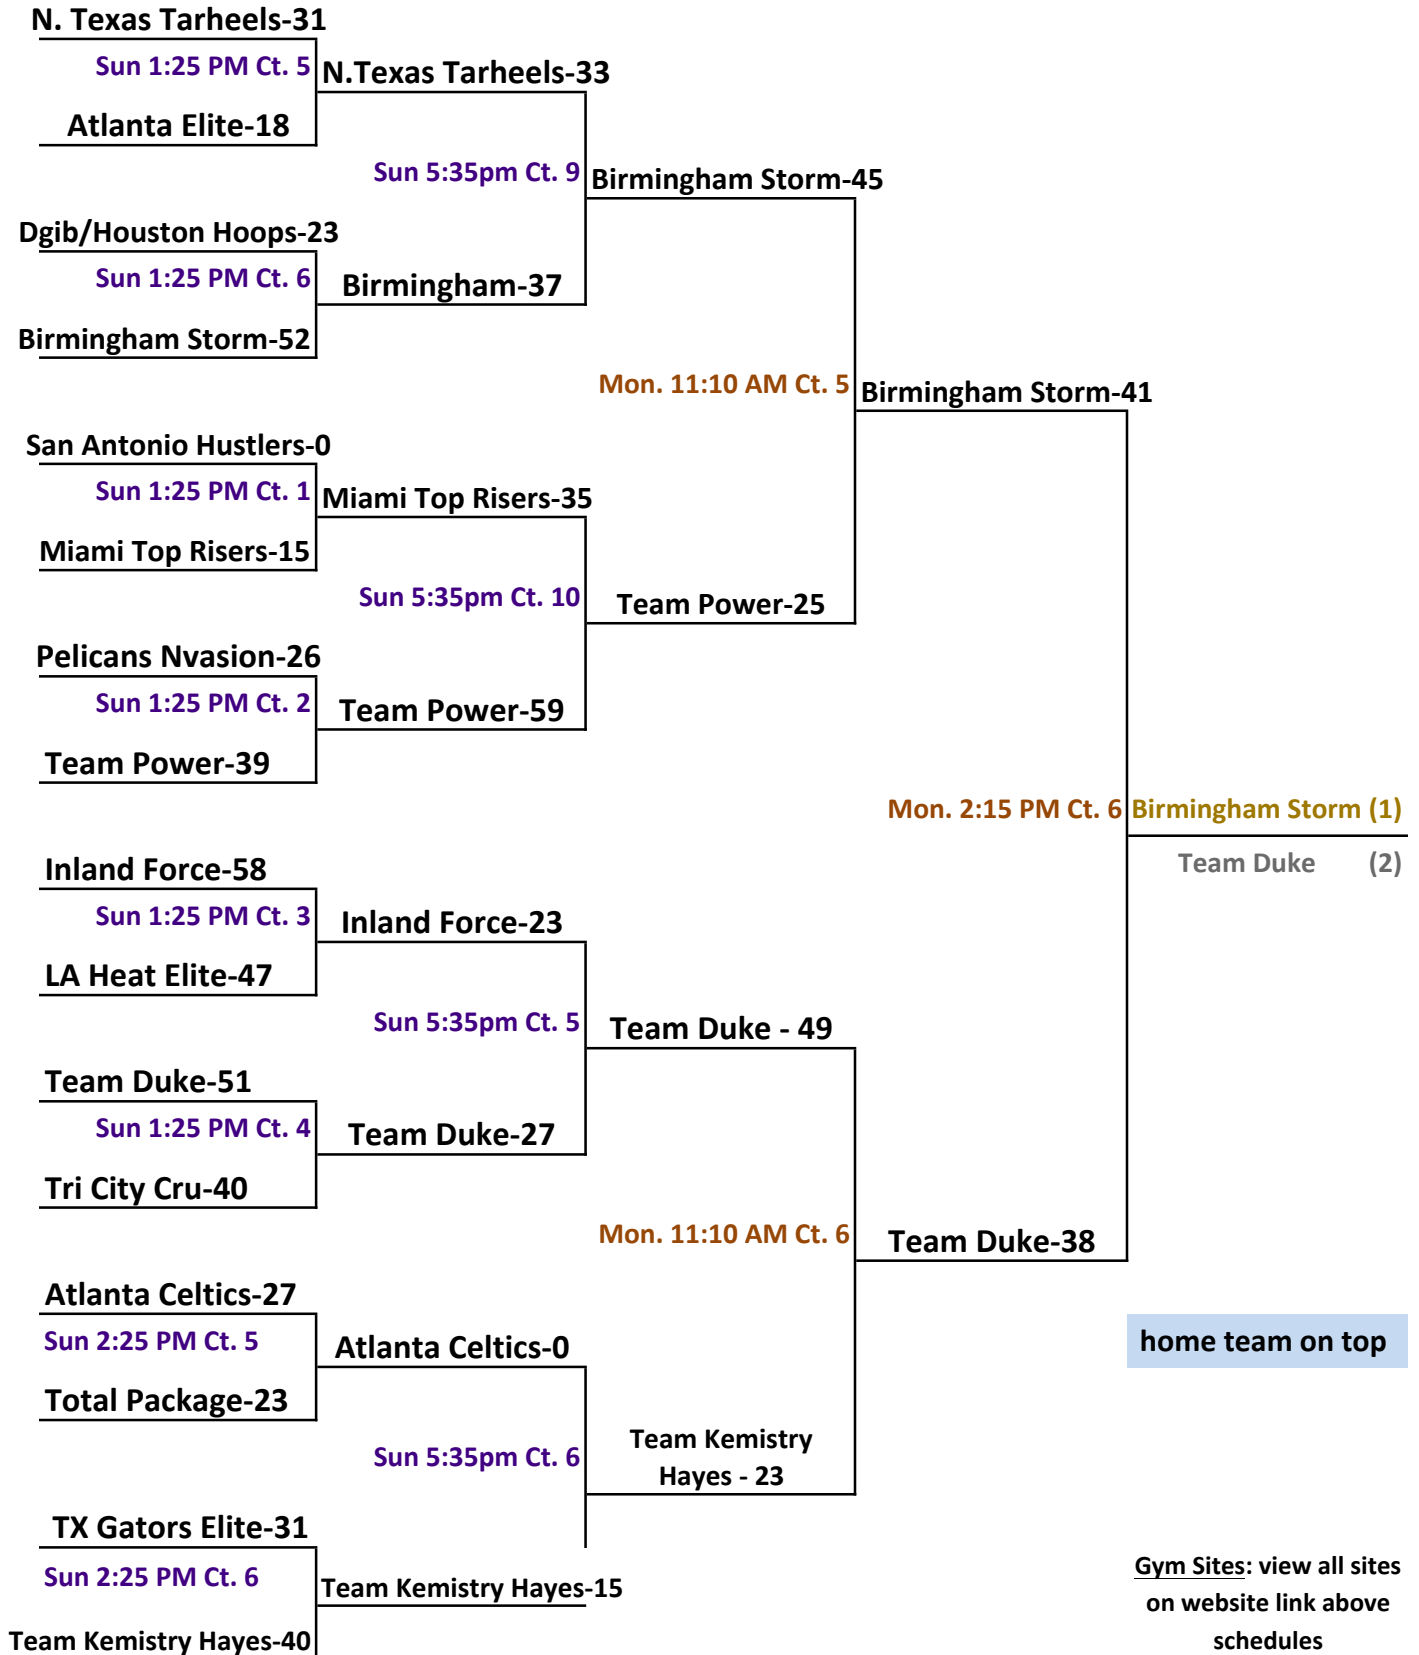

HOME TEAM is on the left

2015 Allstate Sugar Bowl Super 60 GOLD Bracket: 12 & under Division

2015 Allstate Sugar Bowl Super 60 PURPLE Bracket: 12 & under Division

2015 Allstate Sugar Bowl Super 60 GREEN Bracket: 12 & under Division