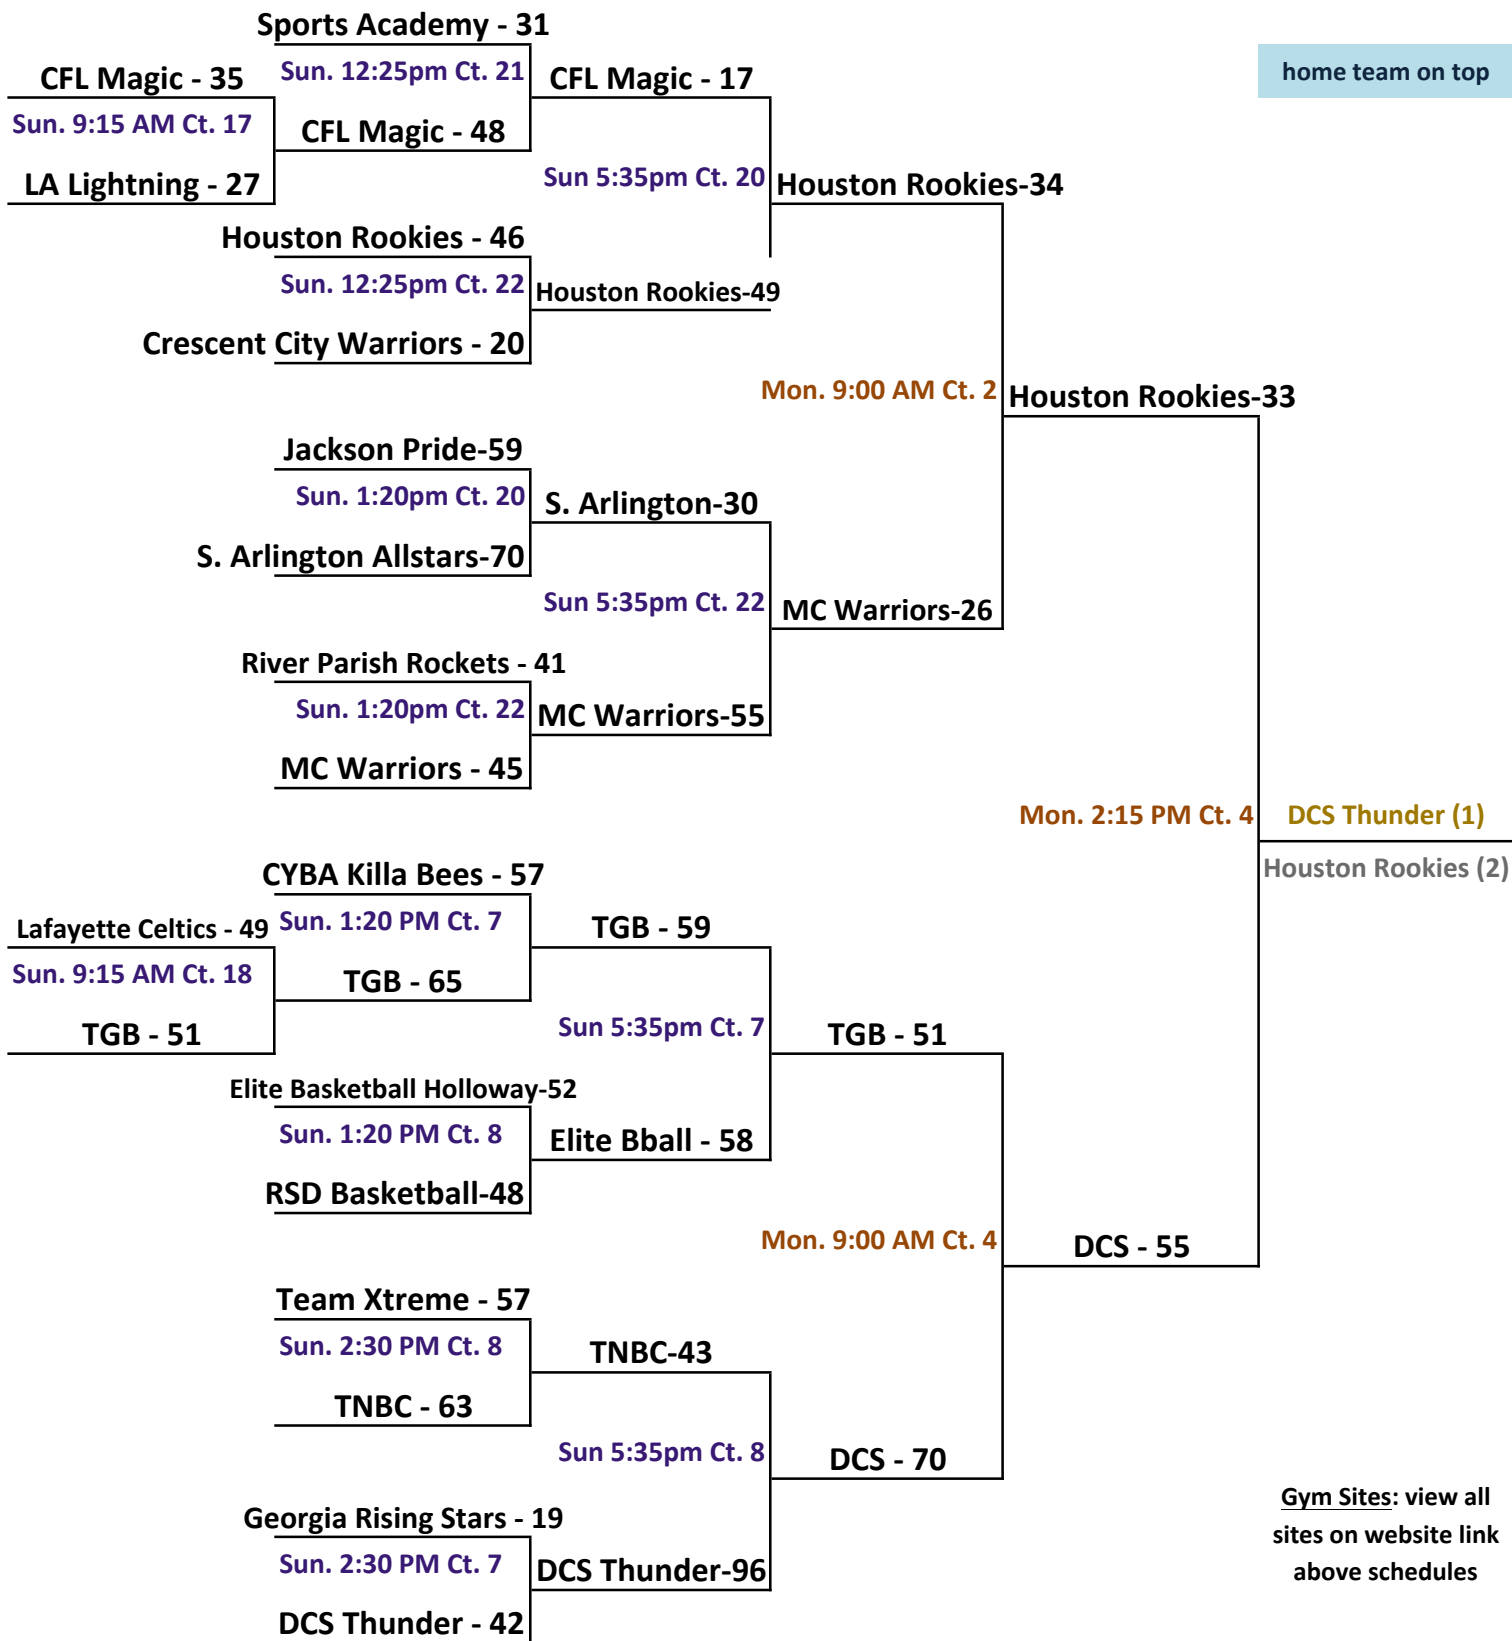

2015 Allstate Sugar Bowl Super 60 GREEN Bracket: 13 & under Division

home team on top