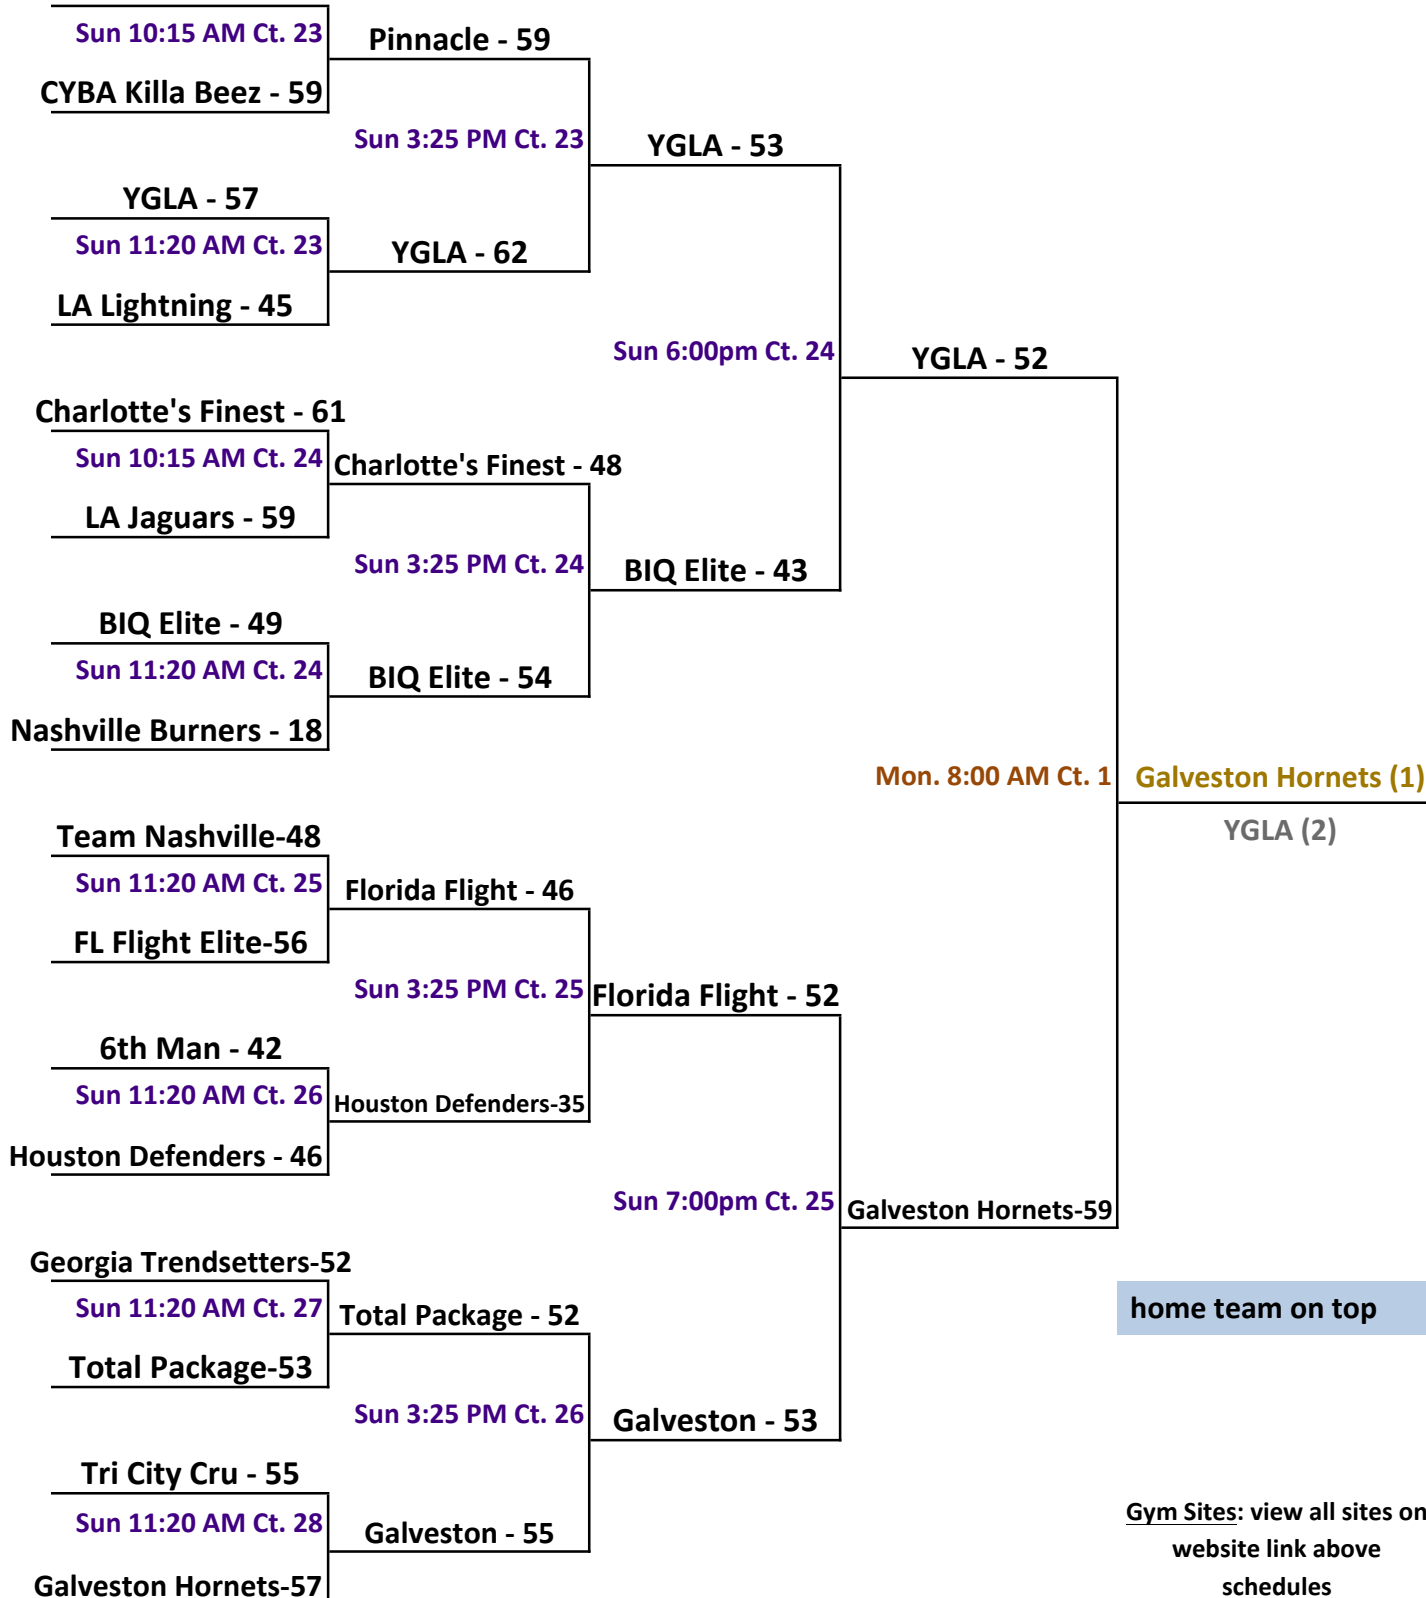

2015 Allstate Sugar Bowl Super 60 GOLD Bracket: 15 & under Division

2015 Allstate Sugar Bowl Super 60 PURPLE Bracket: 15 & under Division

Pinnacle Basketball - 80

2015 Allstate Sugar Bowl Super 60 GREEN Bracket: 15 & under Division