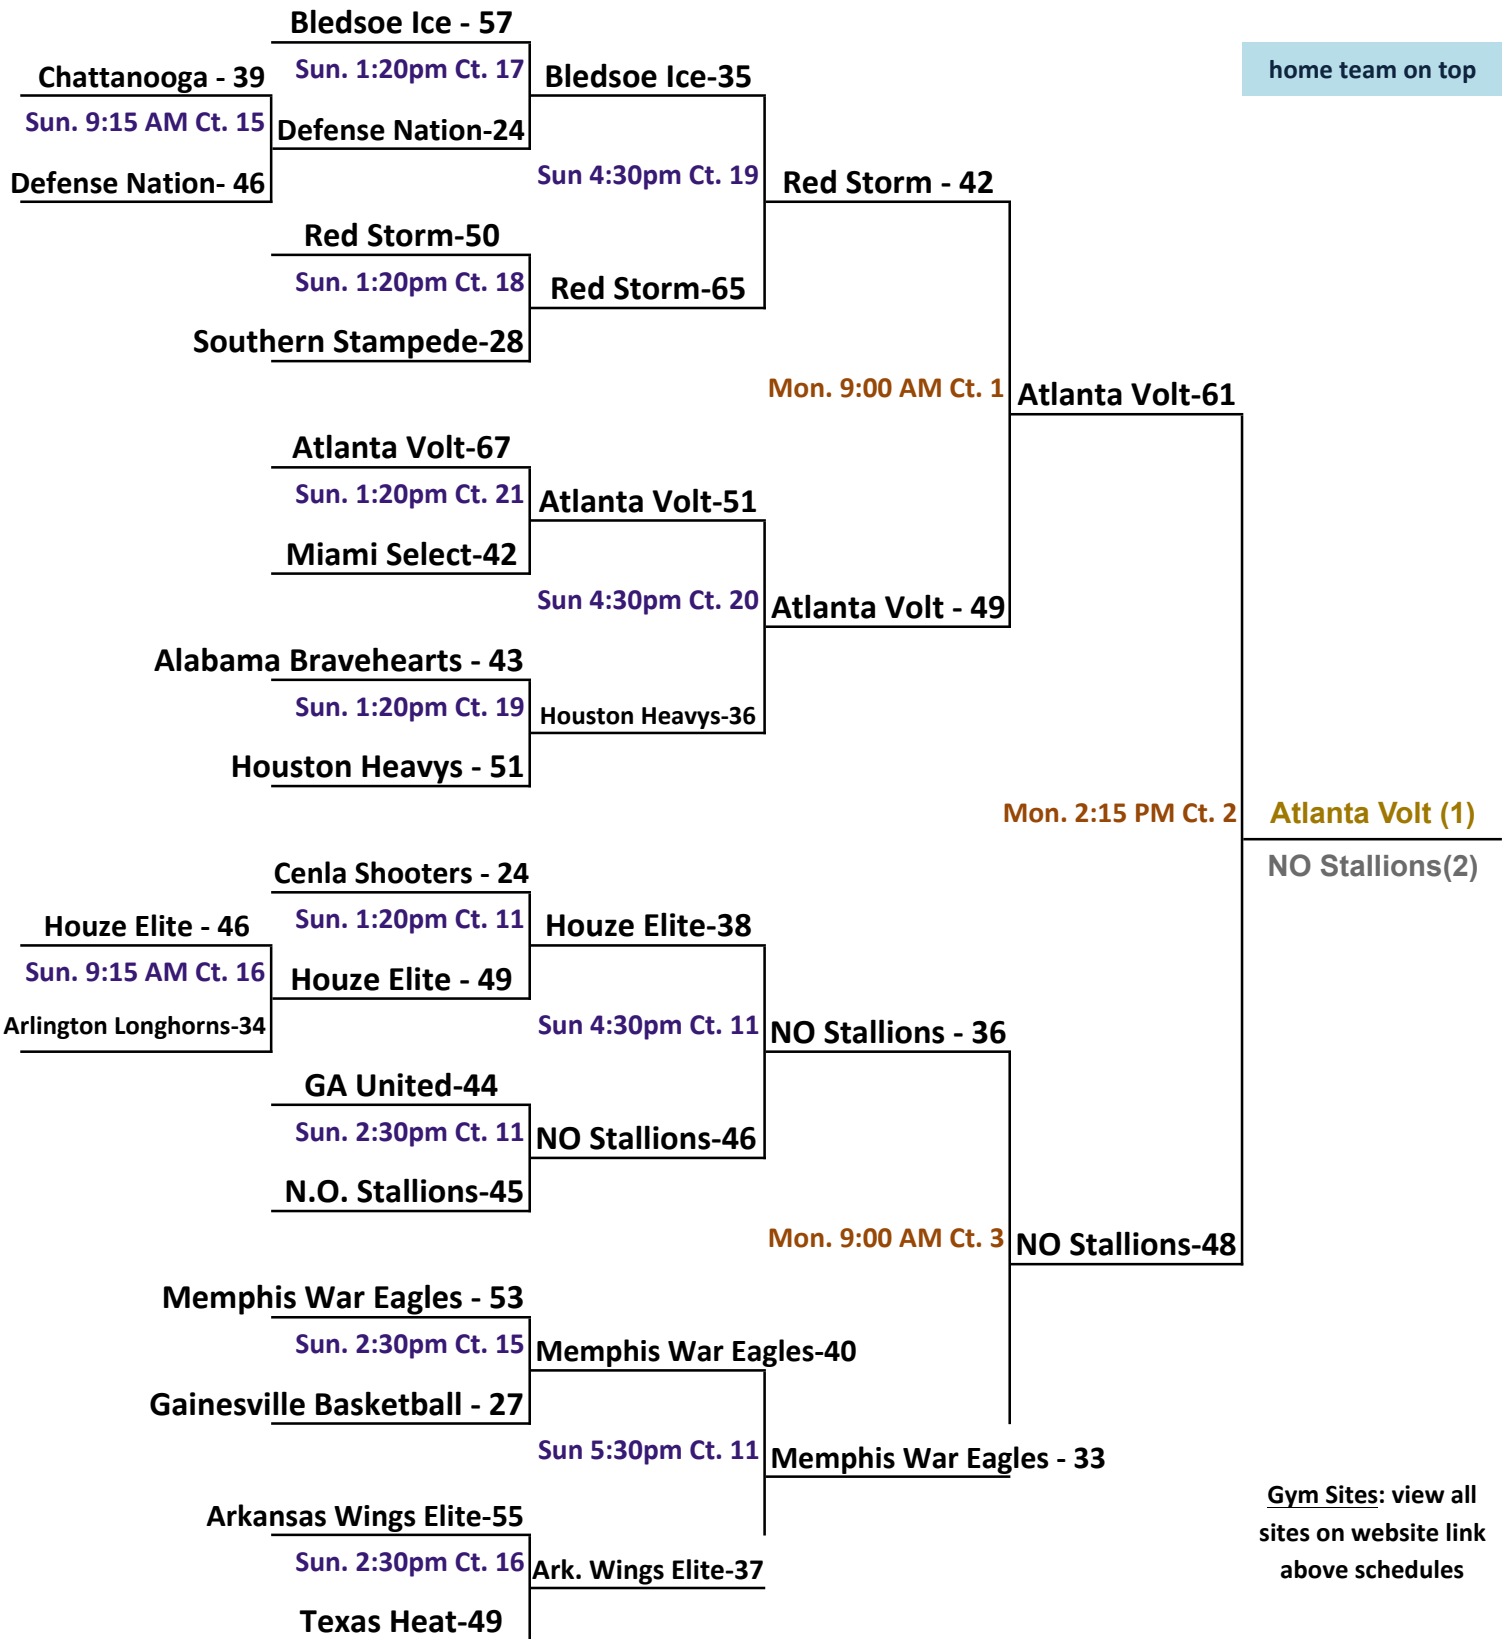

2015 Allstate Sugar Bowl Super 60 PURPLE Bracket: 13 & under Division