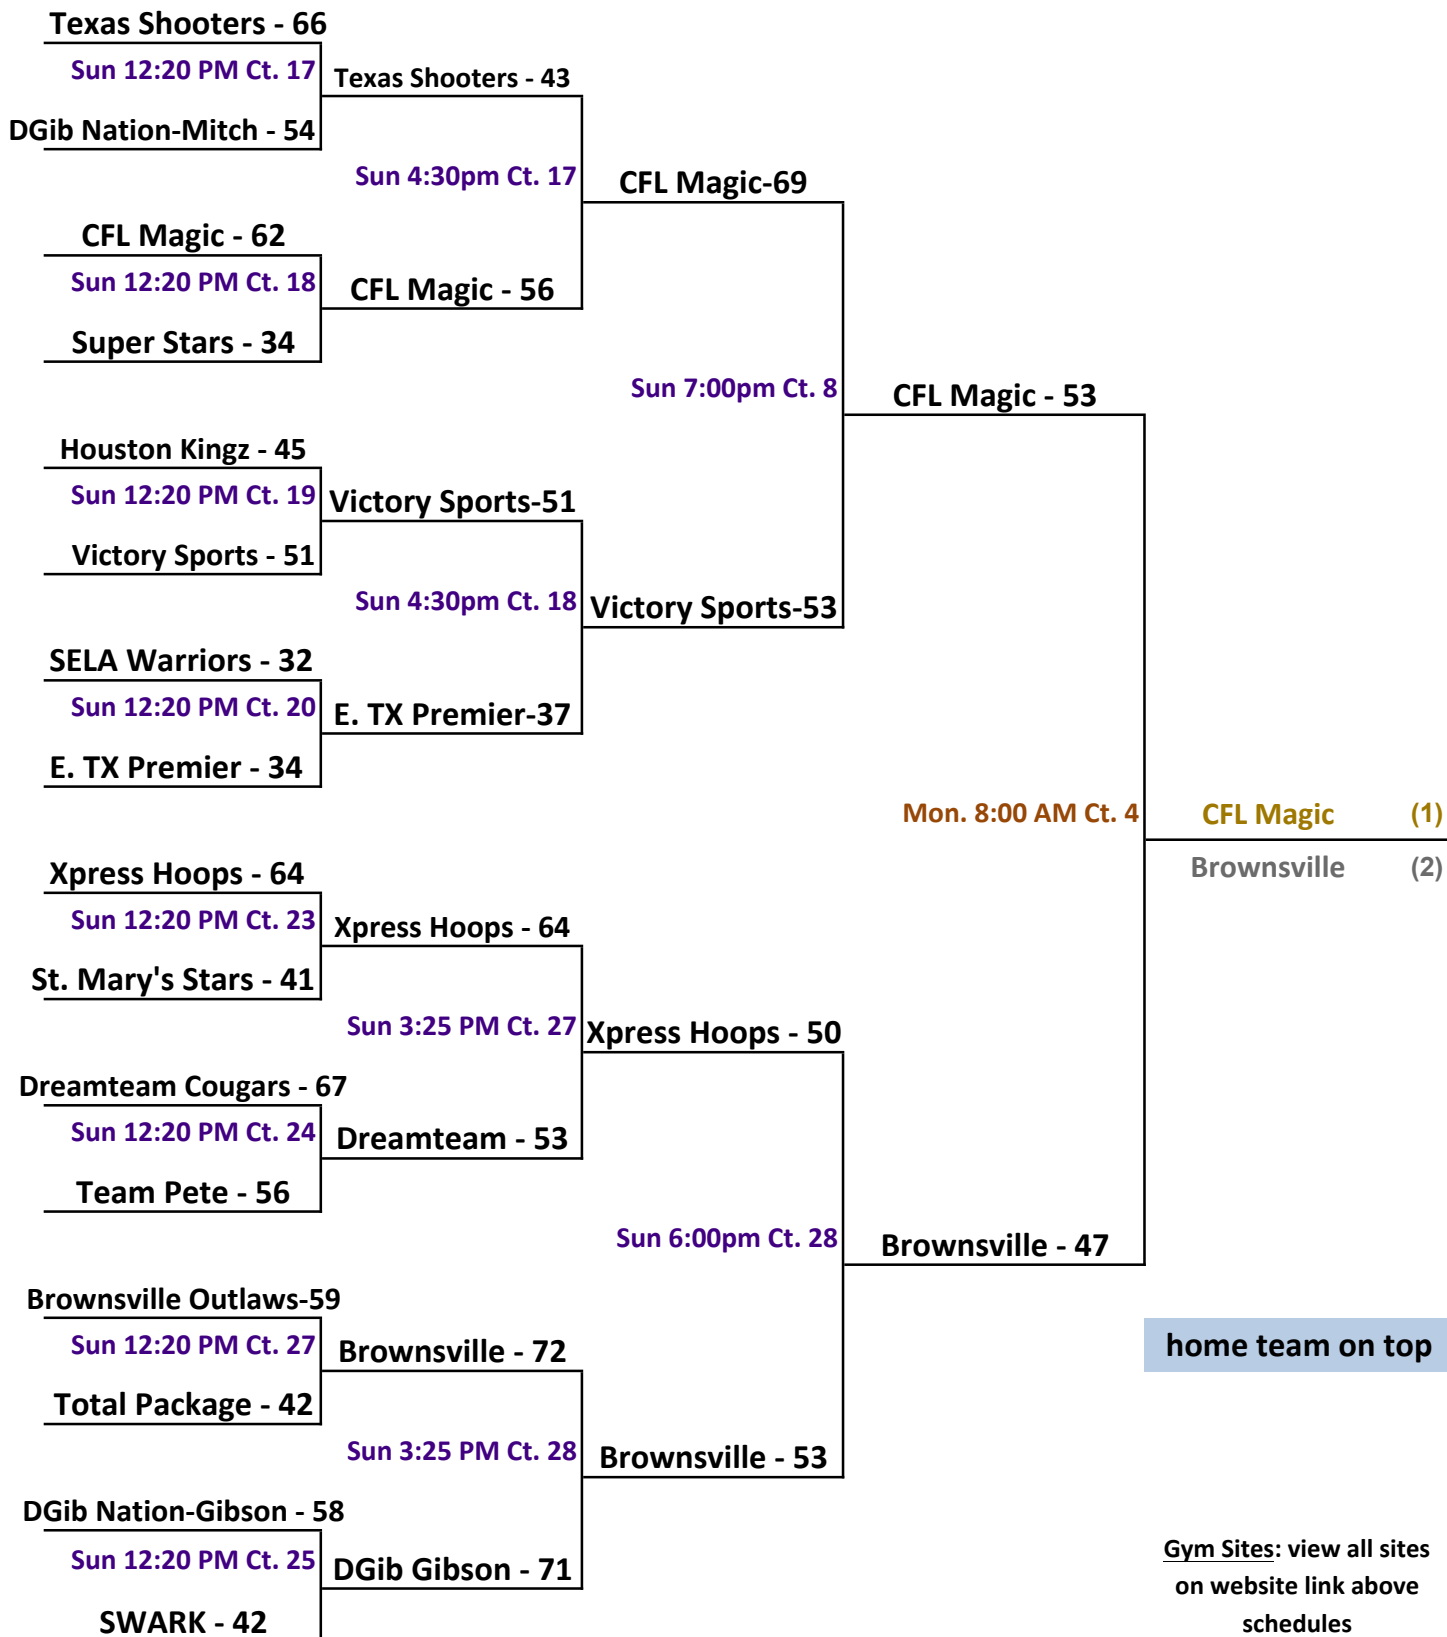

2015 Allstate Sugar Bowl Super 60 GOLD Bracket: 15 & under Division

2015 Allstate Sugar Bowl Super 60 PURPLE Bracket: 15 & under Division

Pinnacle Basketball - 80

2015 Allstate Sugar Bowl Super 60 GREEN Bracket: 15 & under Division