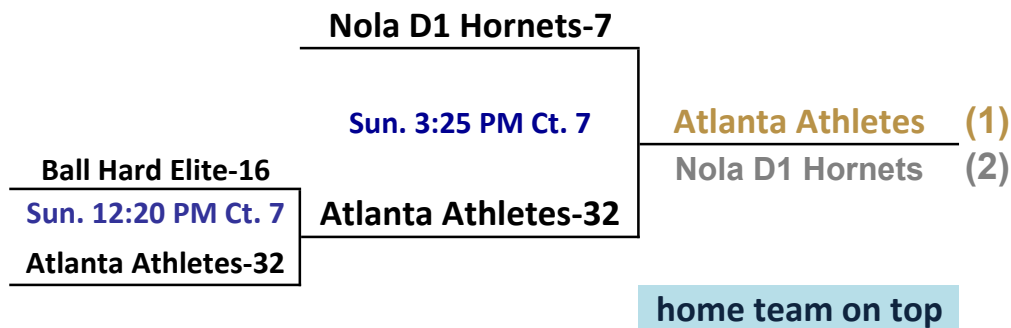

Gym Sites: view all sites on website link above schedules

Players **MUST** be in FULL uniform to enter gym !

HOME TEAM is on left

2015 Allstate Sugar Bowl Super 60 GOLD Bracket: 8 & under Division

2015 Allstate Sugar Bowl Super 60 PURPLE Bracket: 8 & under Division