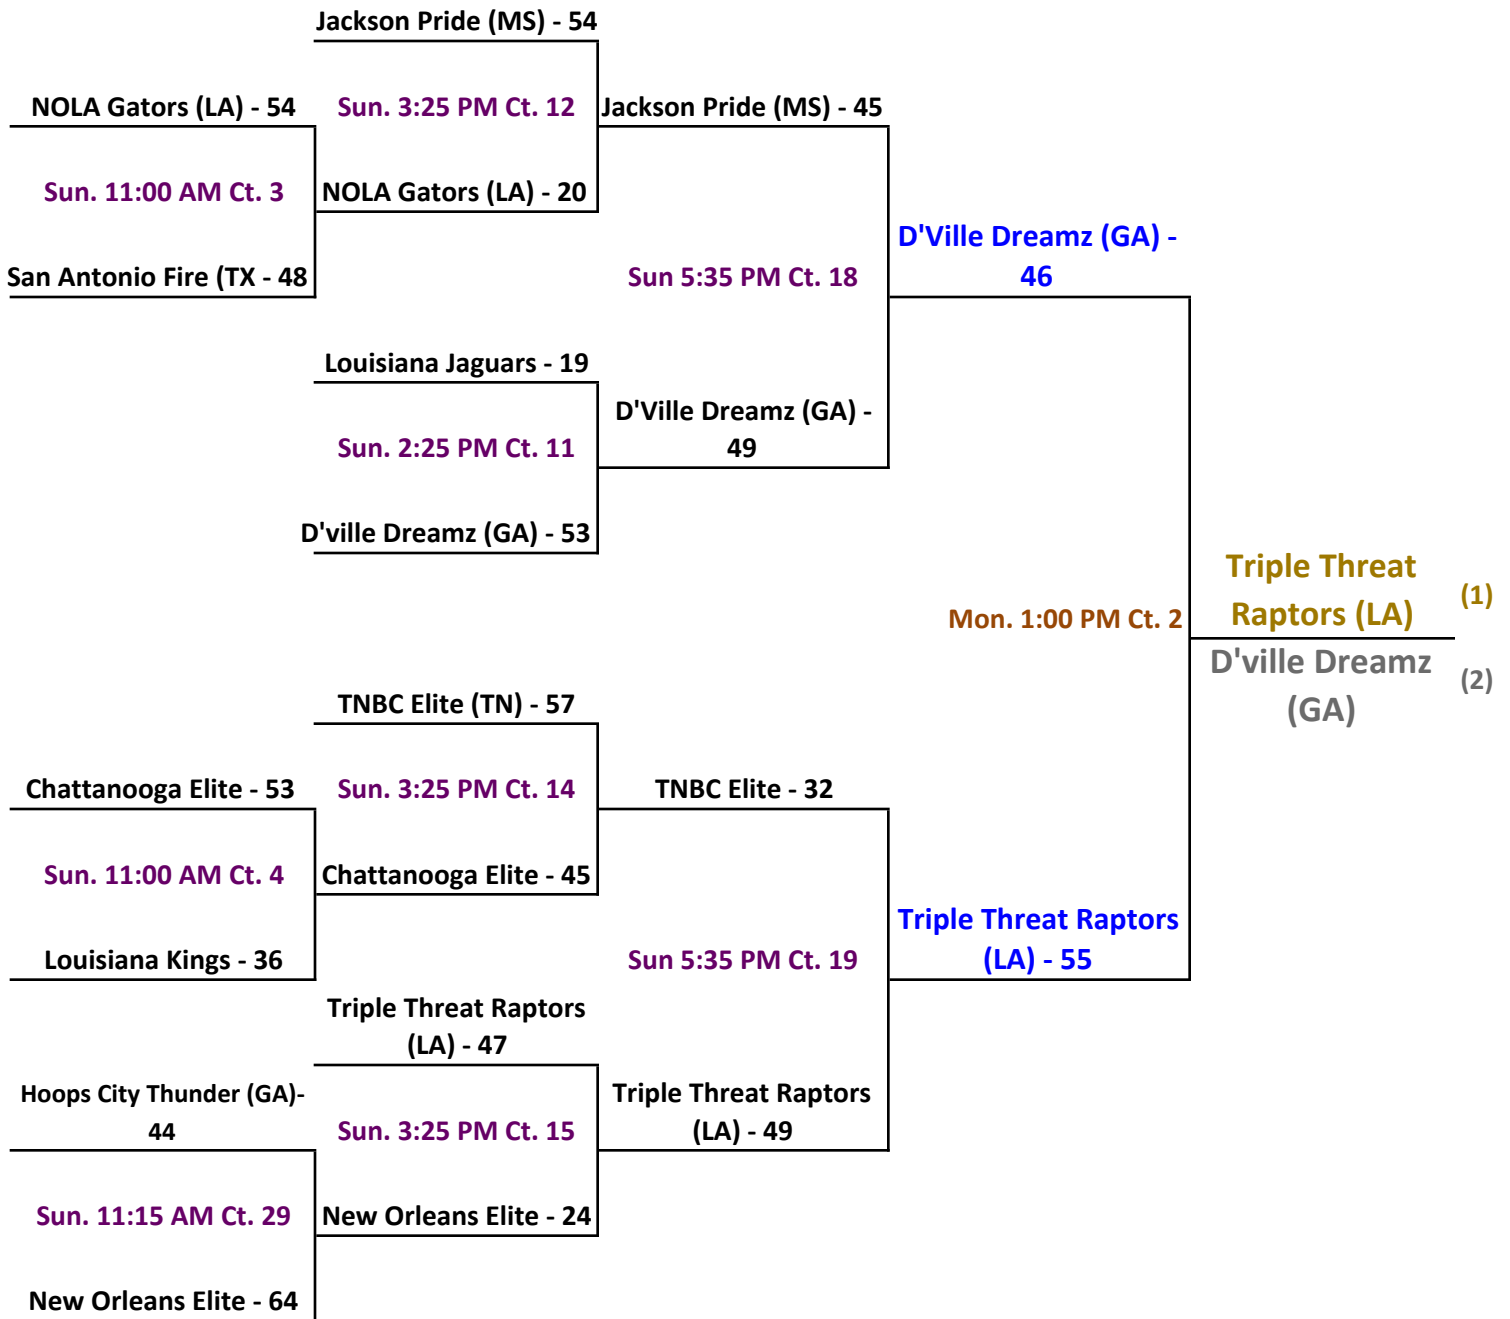

2016 Allstate Sugar Bowl Super 60 PURPLE Bracket: 13 & under Division

Gym Sites: view all sites on website link above schedules