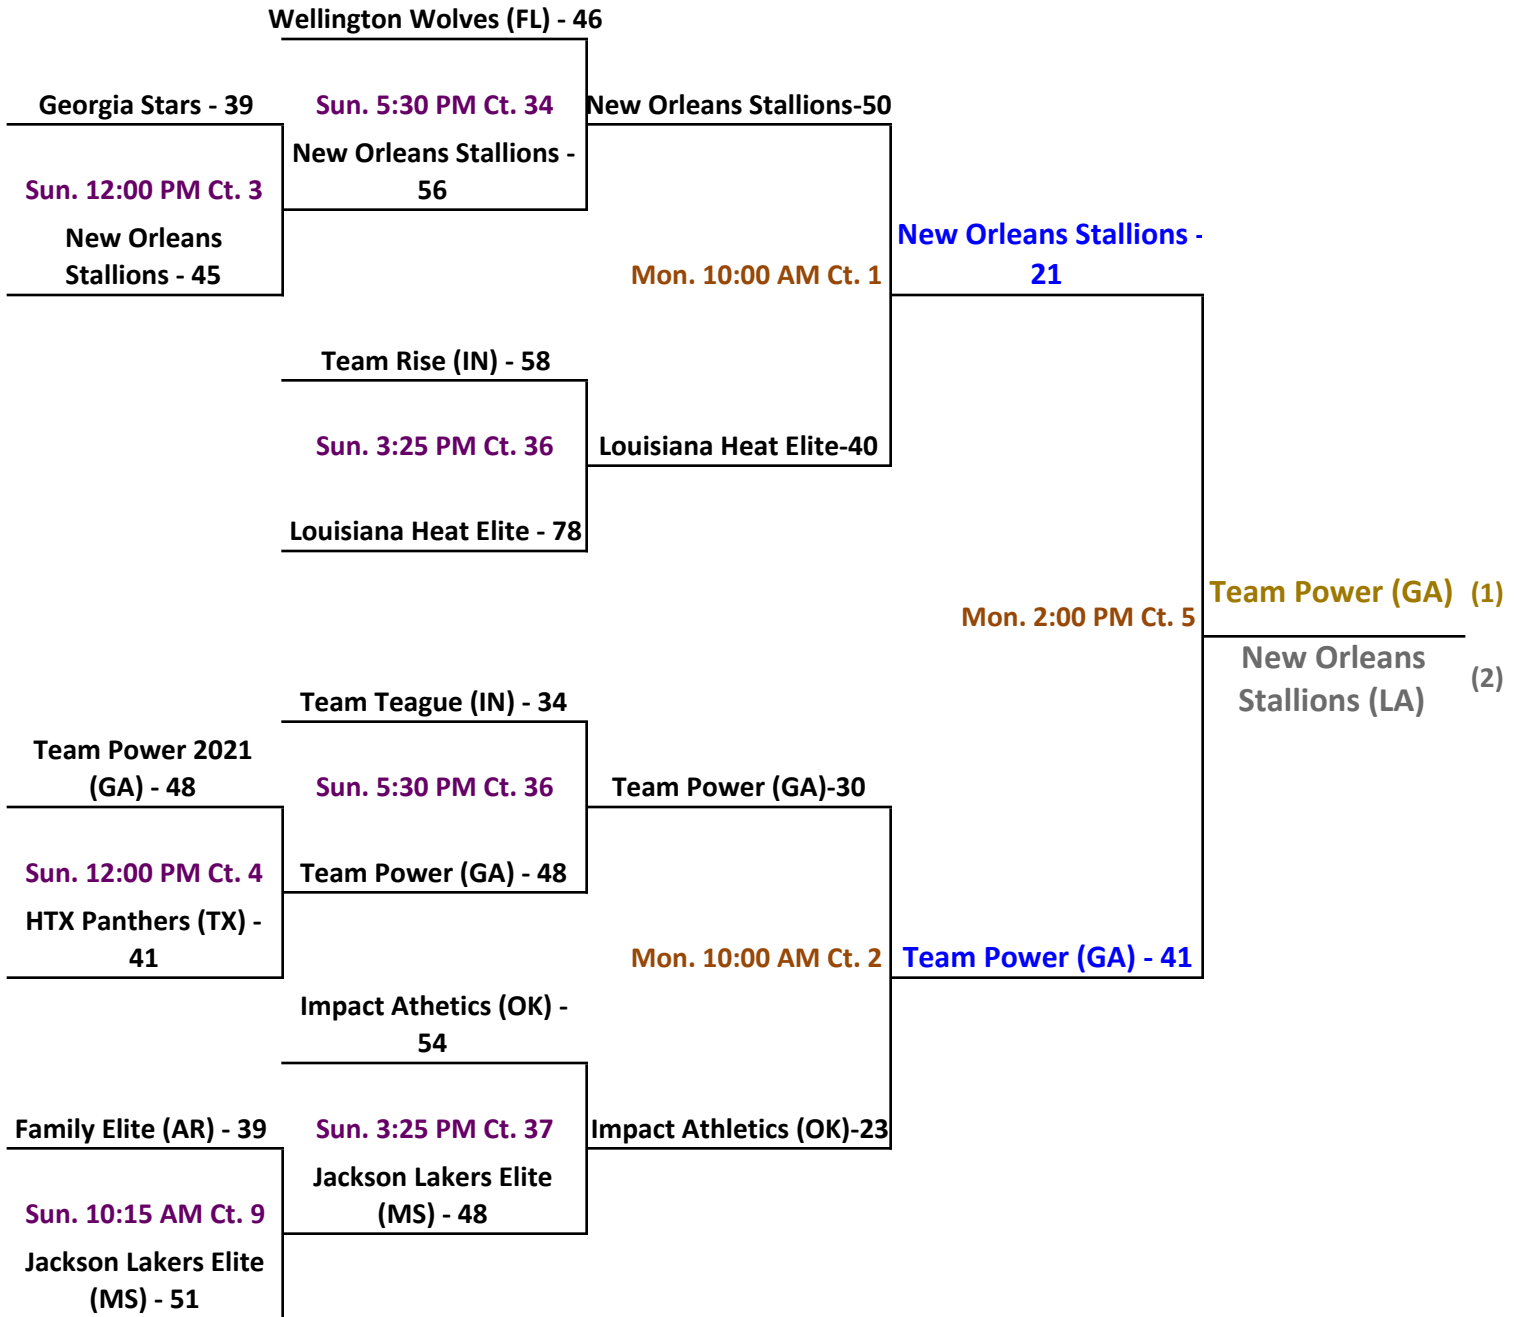

2016 Allstate Sugar Bowl Super 60 GOLD Bracket: 13 & under Division

Gym Sites: view all sites on website link above schedules