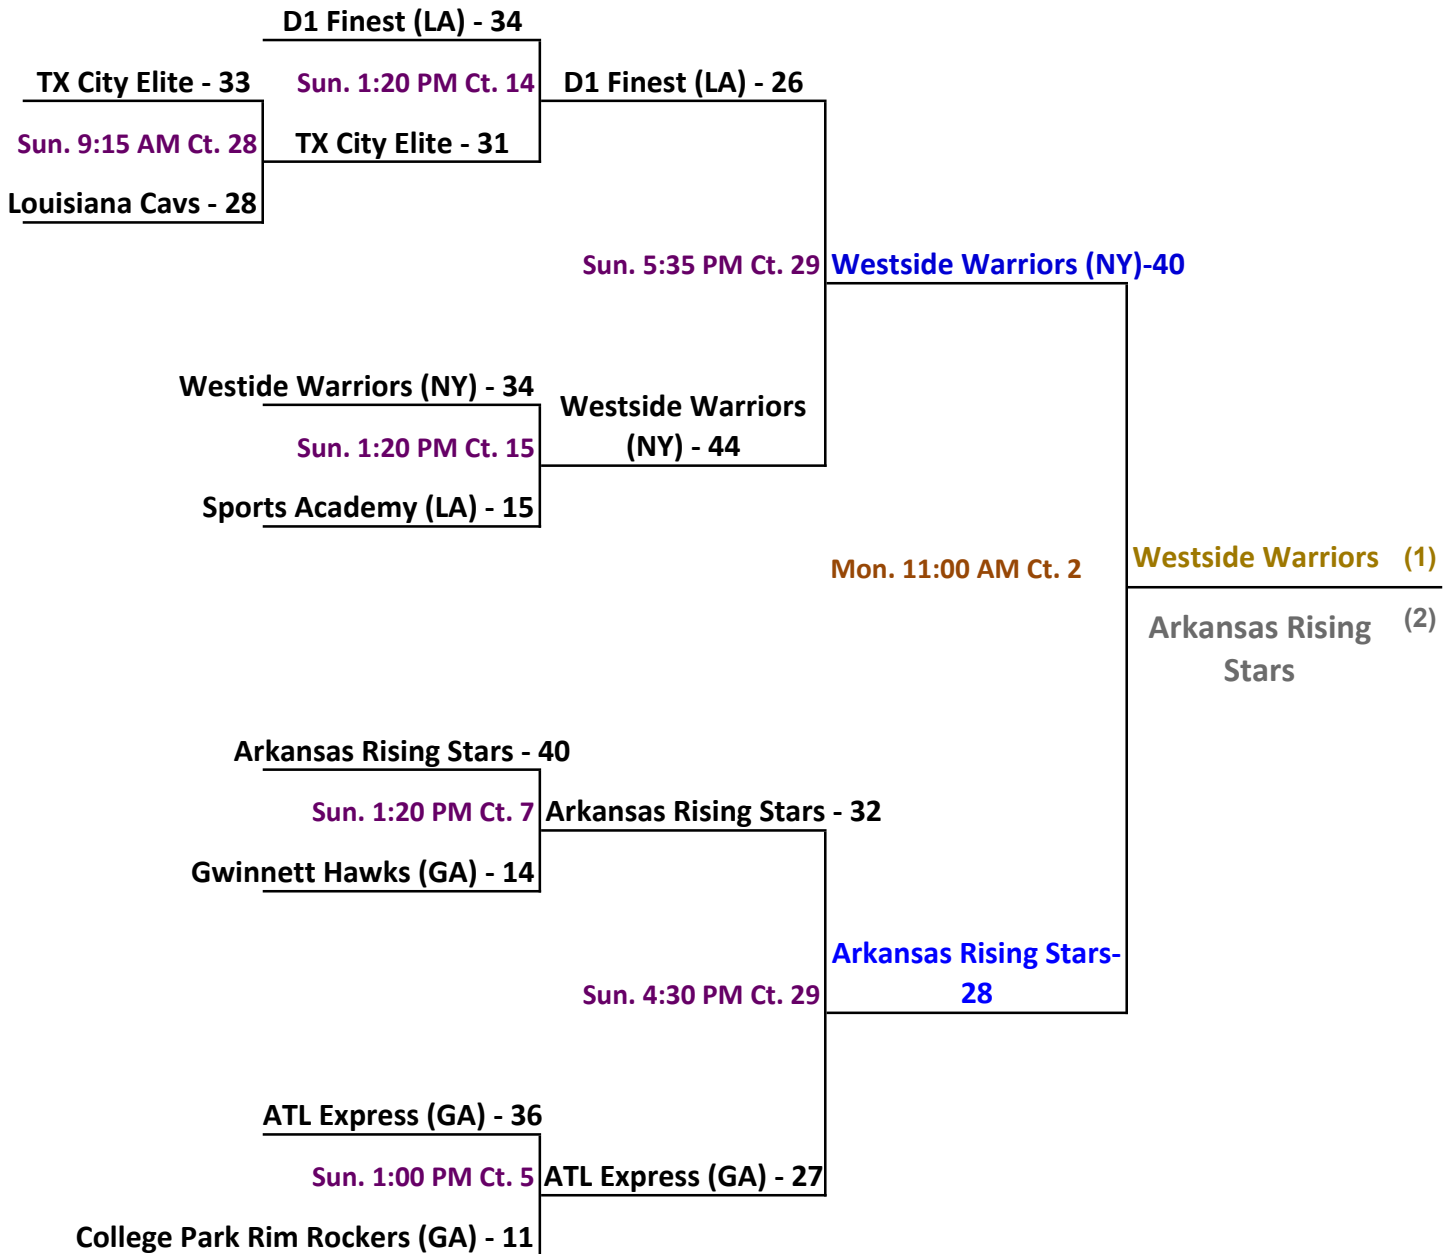

* pool placement championship

[Gym Sites: view all sites on website link on schedule page](#)

2016 Allstate Sugar Bowl Super 60 GOLD Bracket: 9 & under Division

Gym Sites: view all sites on website link above schedules

2016 Allstate Sugar Bowl Super 60 PURPLE Bracket: 9 & under Division

Gym Sites: view all sites on website link above schedules

2016 Allstate Sugar Bowl Super 60 GREEN Bracket: 9 & under Division

East Point Runnin' Rebels
(GA)