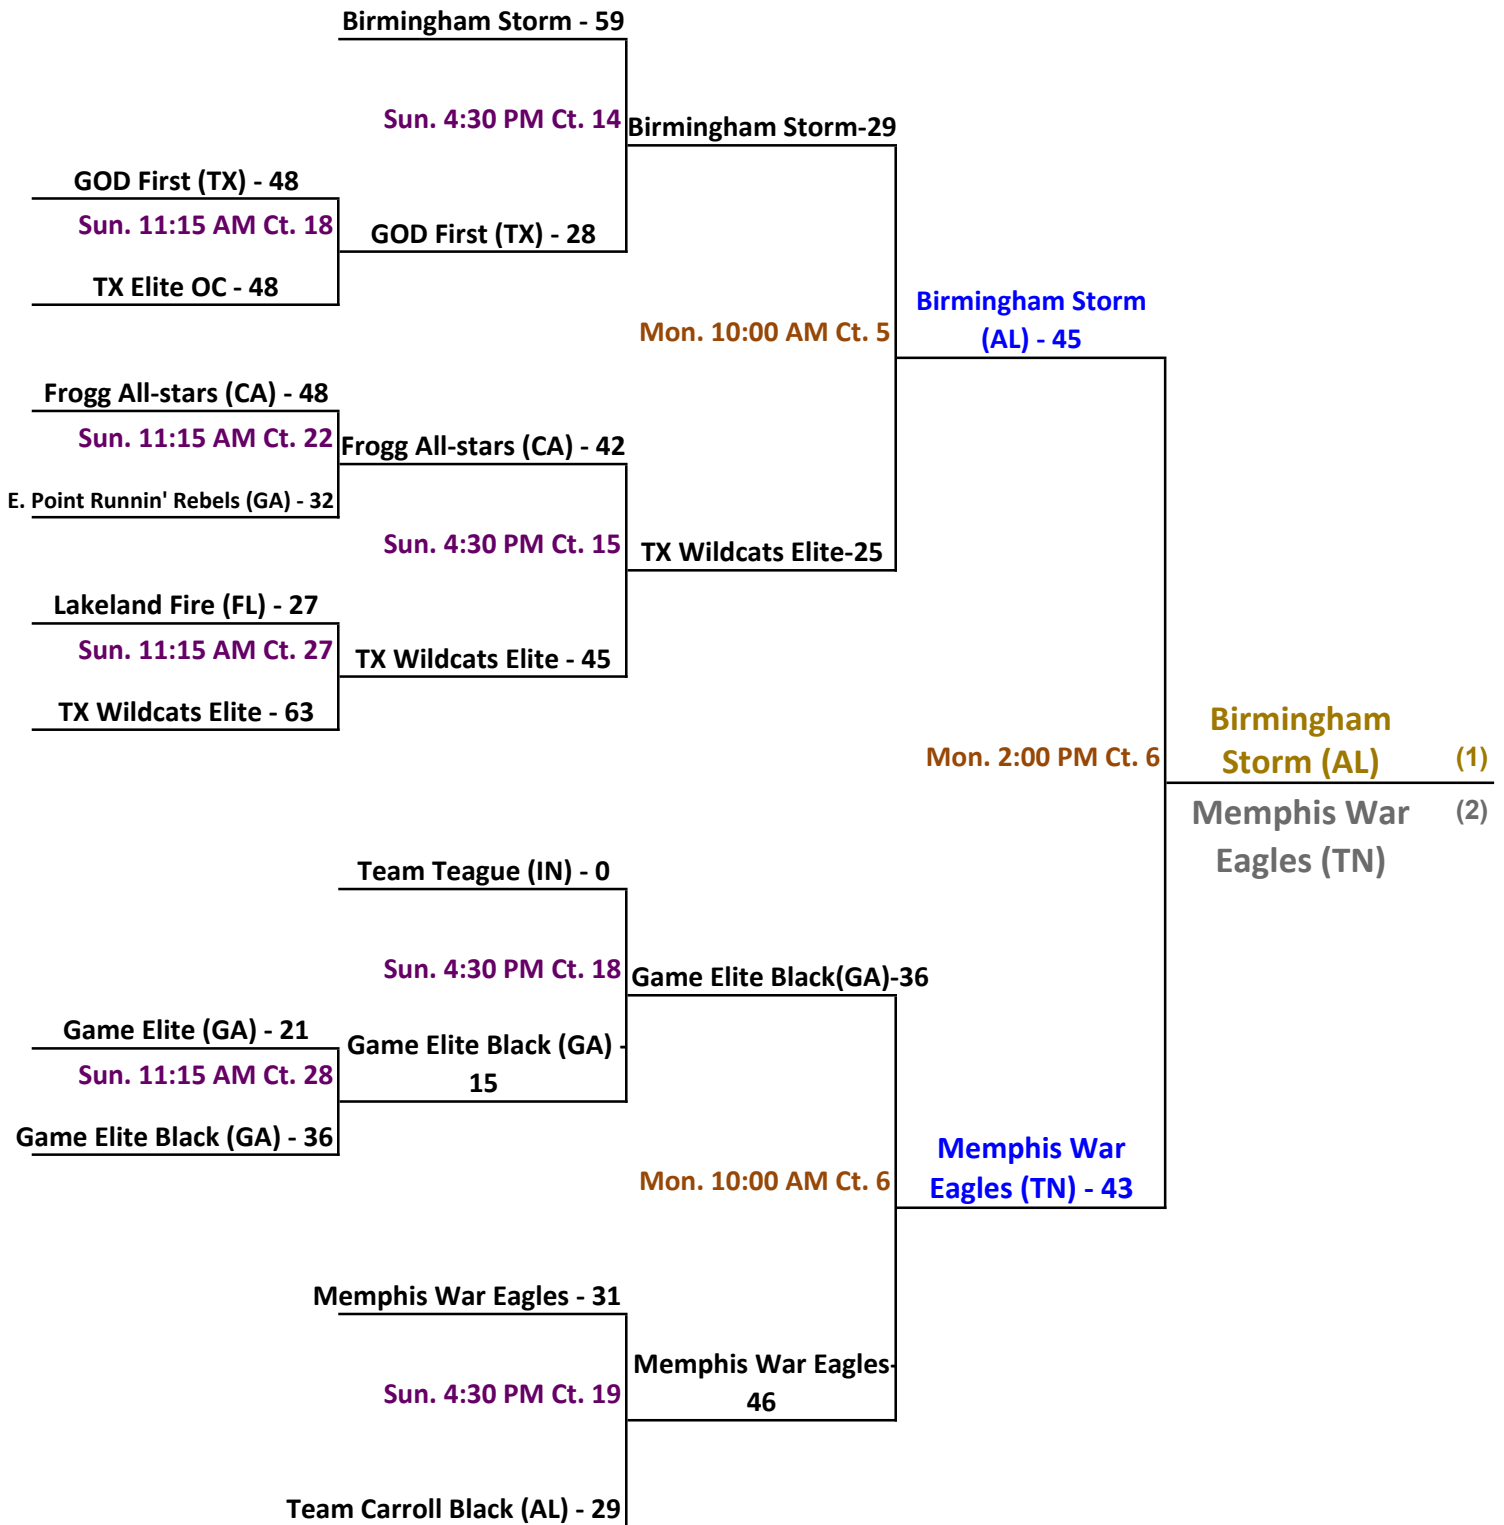

2016 Allstate Sugar Bowl Super 60 GOLD Bracket: 7th Grade Division