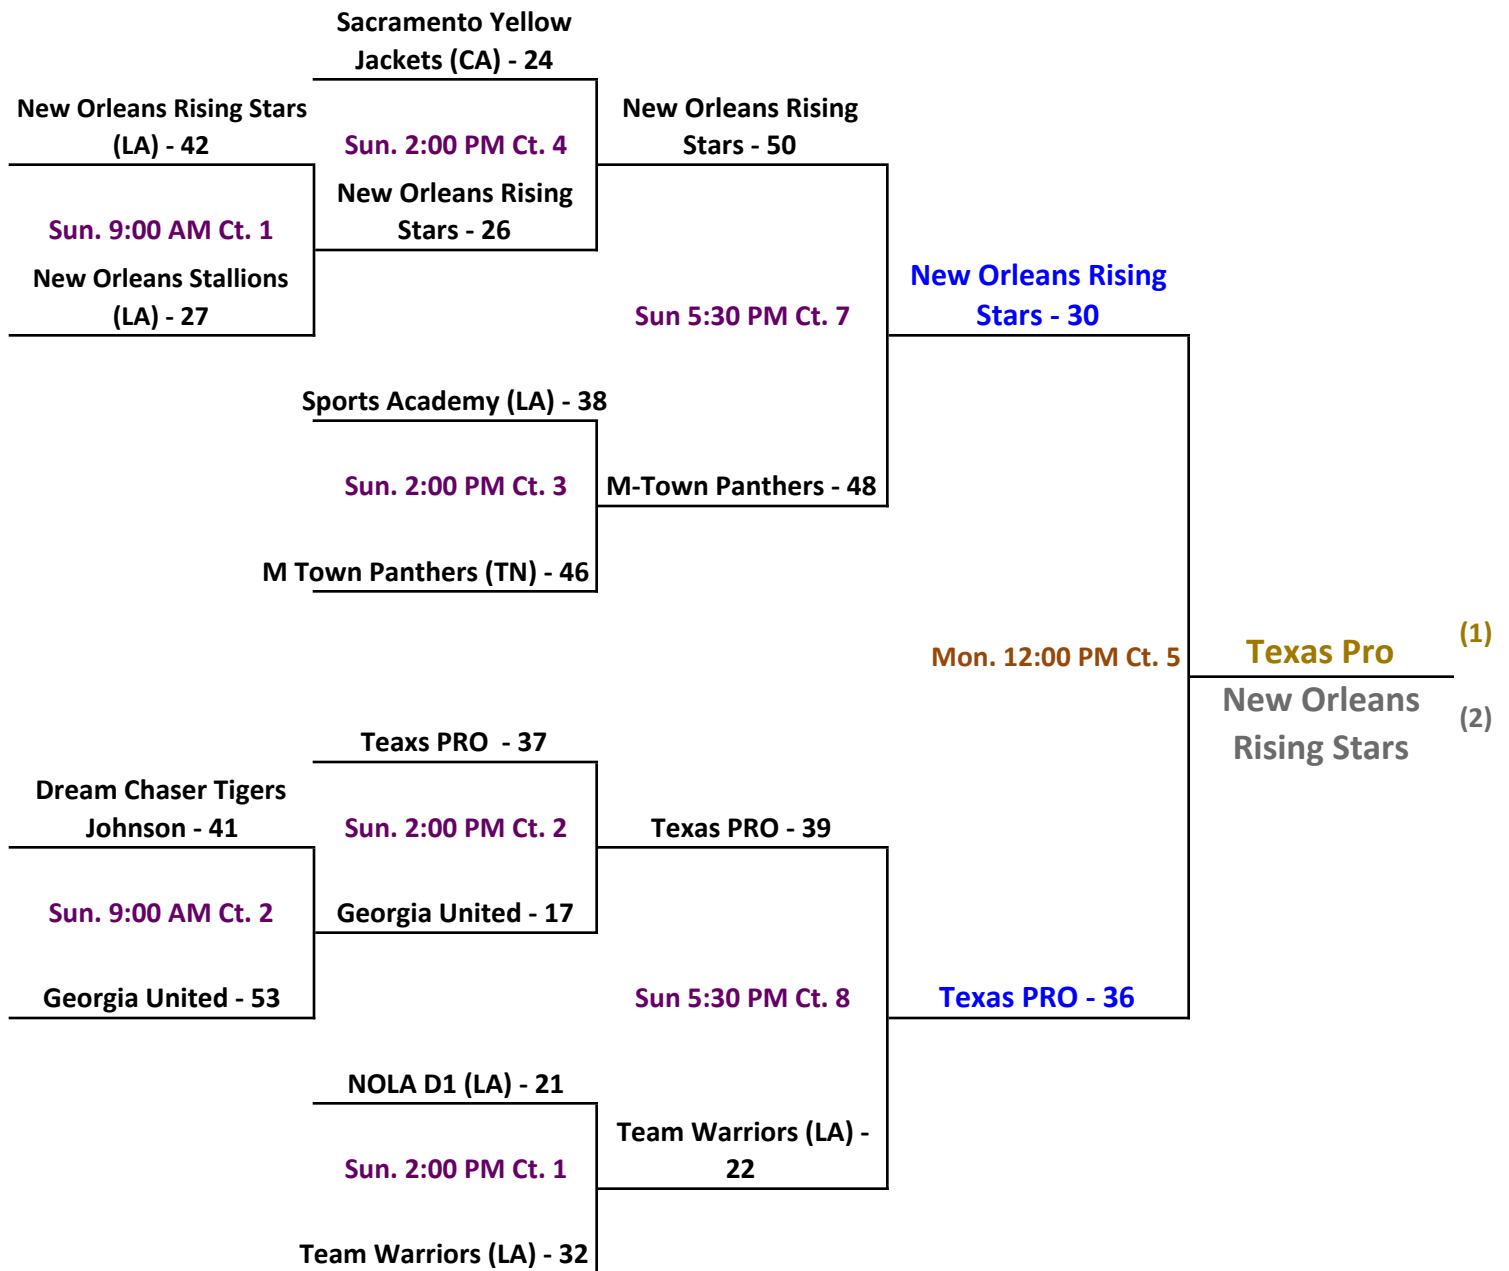

2016 Allstate Sugar Bowl Super 60 GOLD Bracket: 12 & under Division

Gym Sites: view all sites on website link above schedules

2016 Allstate Sugar Bowl Super 60 PURPLE Bracket: 12 & under Division

Gym Sites: view all sites on website link above schedules