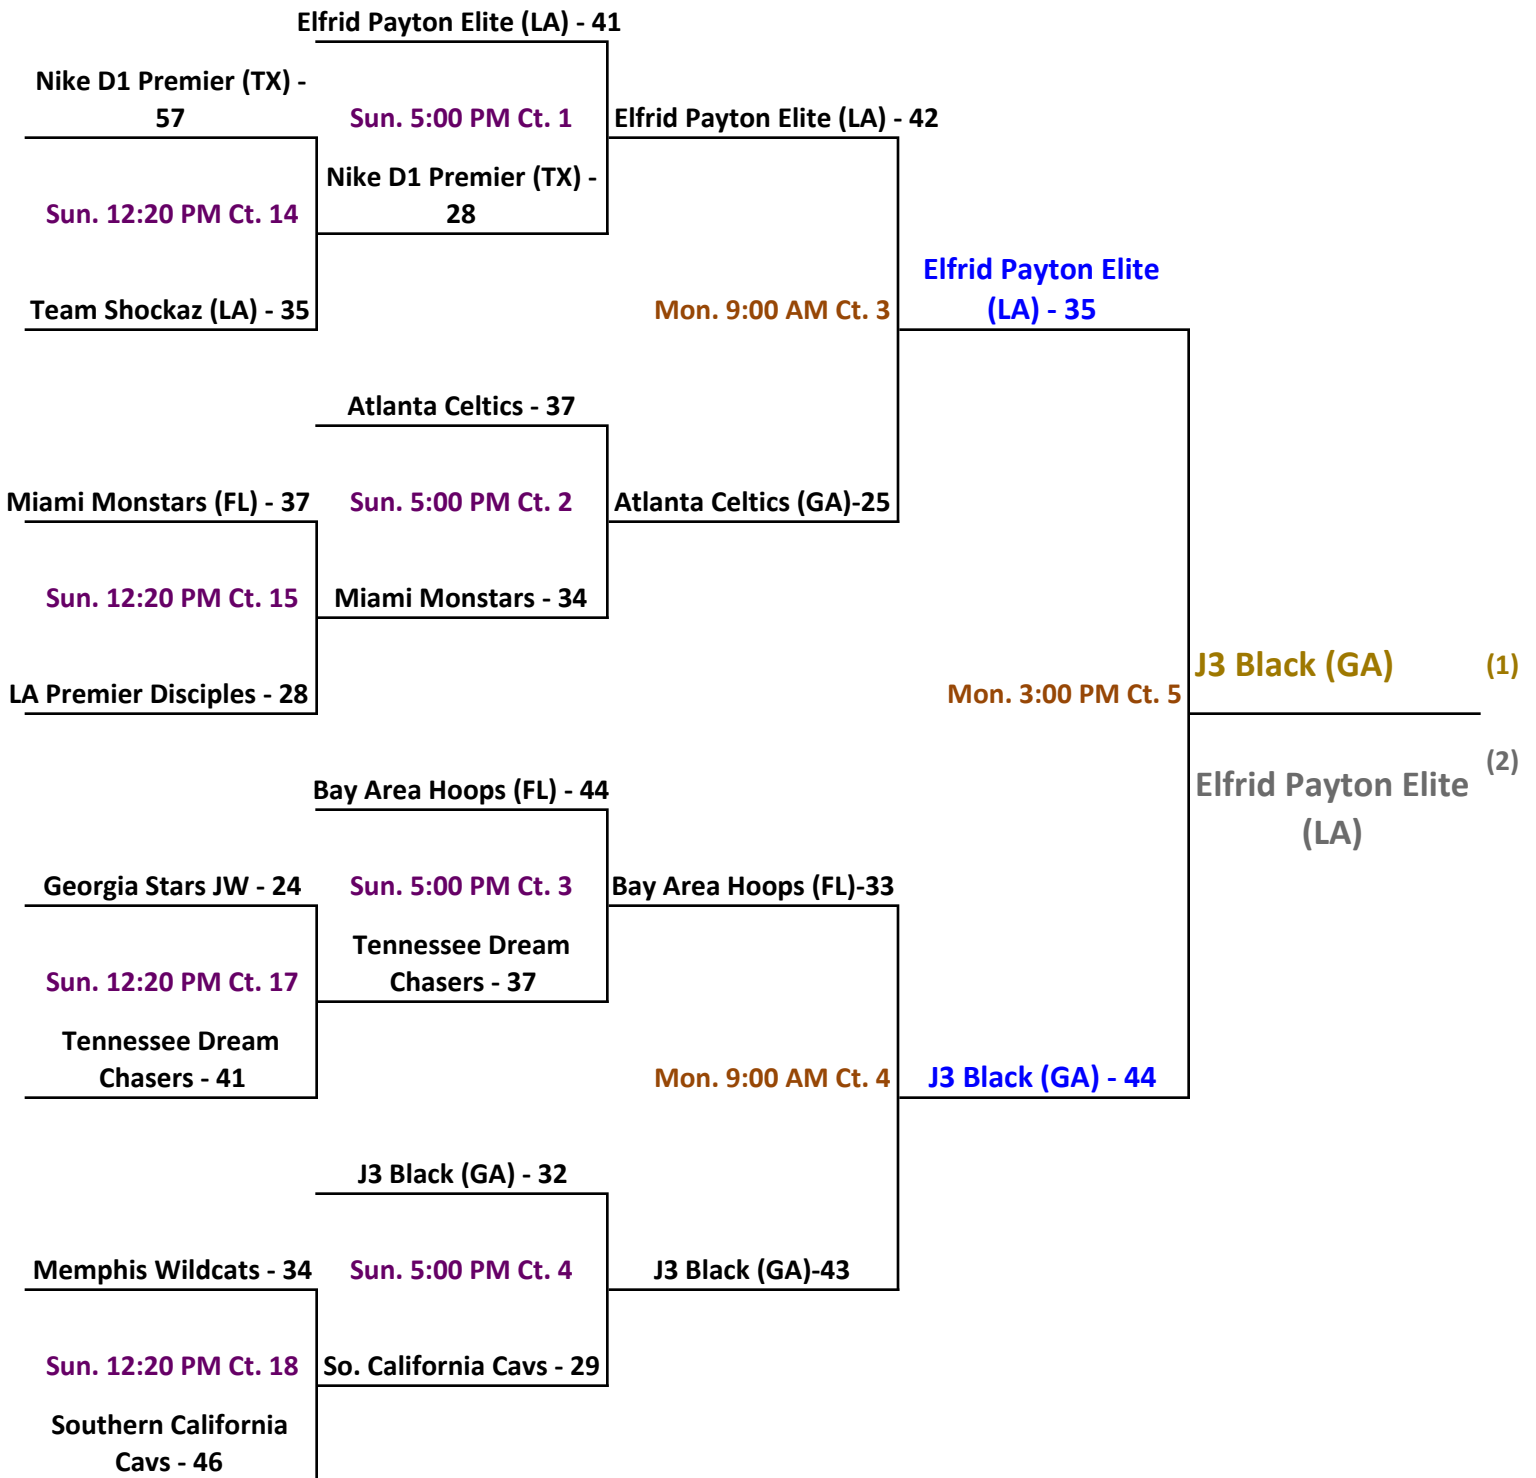

2016 Allstate Sugar Bowl Super 60 GOLD Bracket: 11 & under Division

Gym Sites: view all sites on website link above schedules

2016 Allstate Sugar Bowl Super 60 PURPLE Bracket: 11 & under Division

Gym Sites: view all sites on website link above schedules