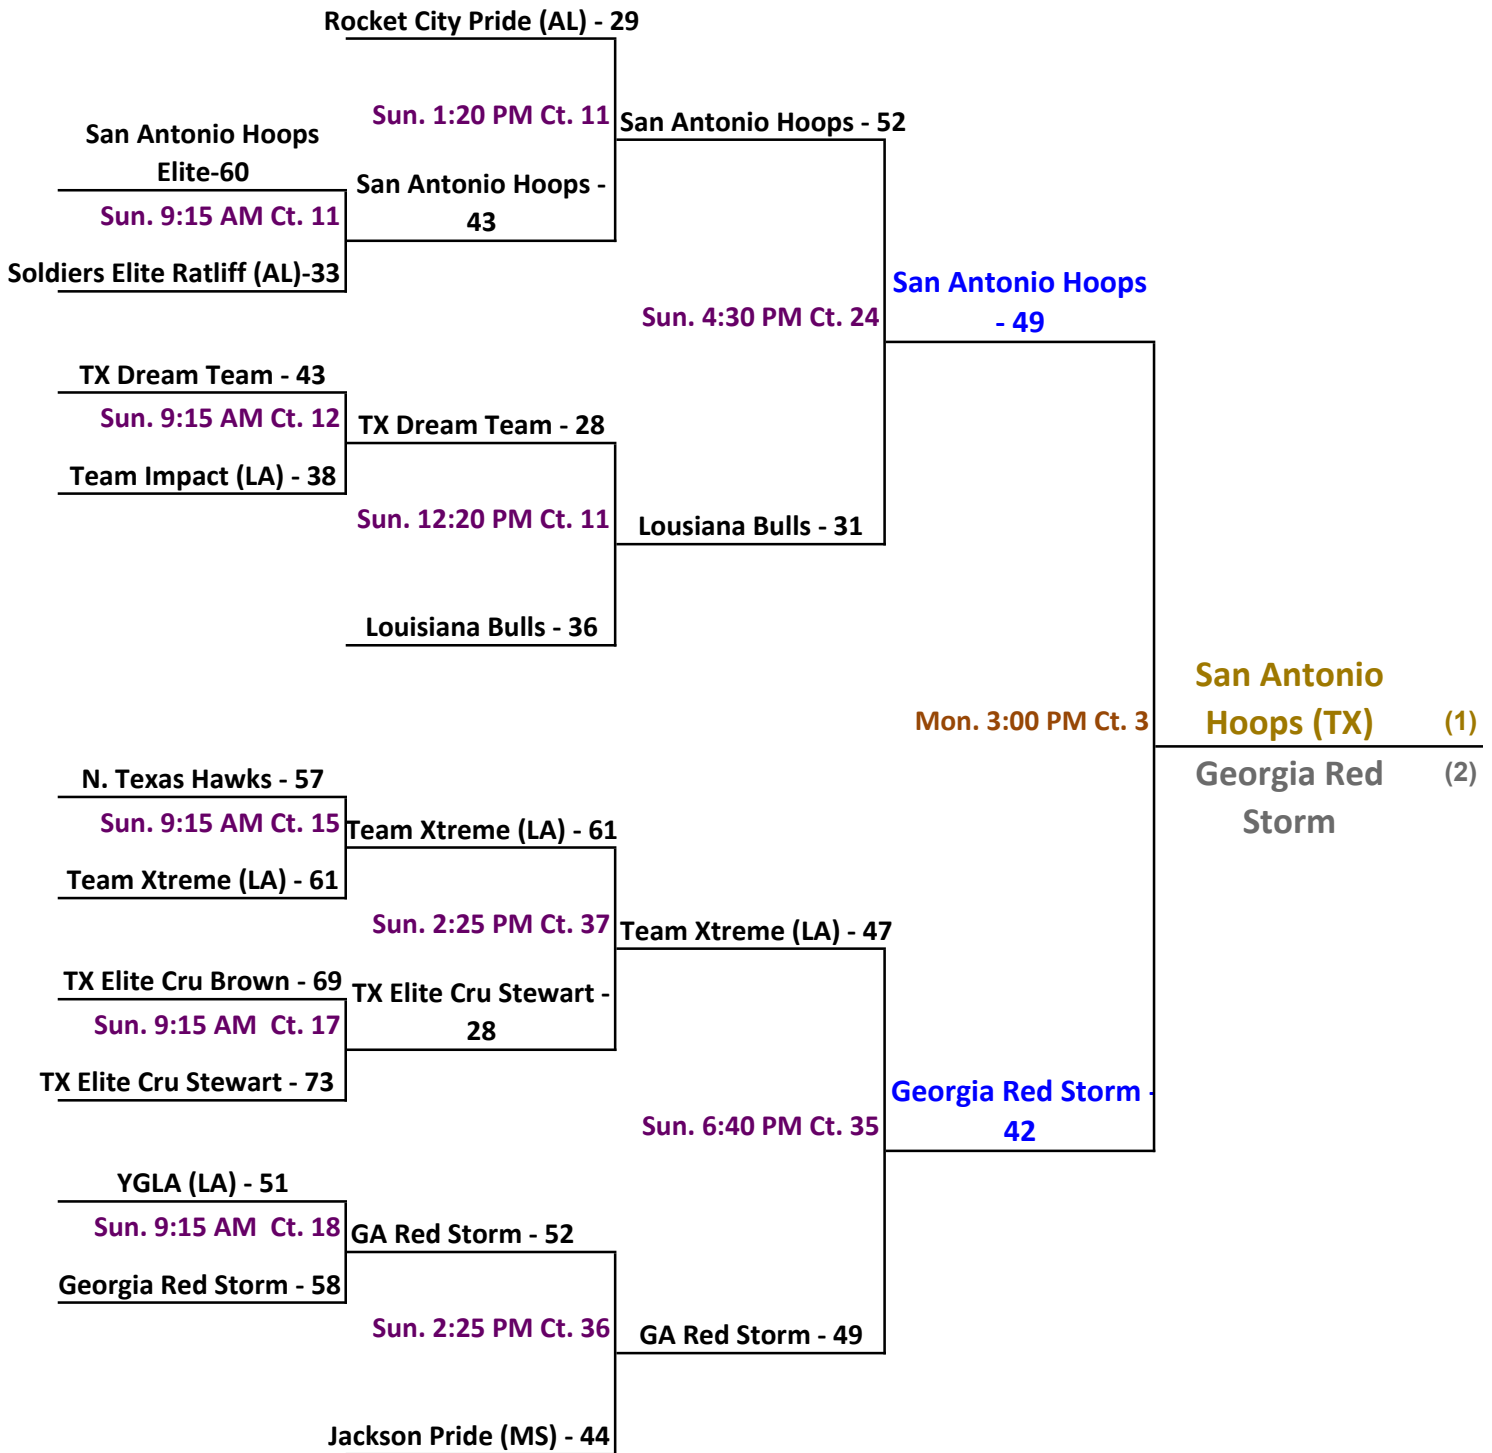

2016 Allstate Sugar Bowl Super 60 GREEN Bracket: 8th Grade Division