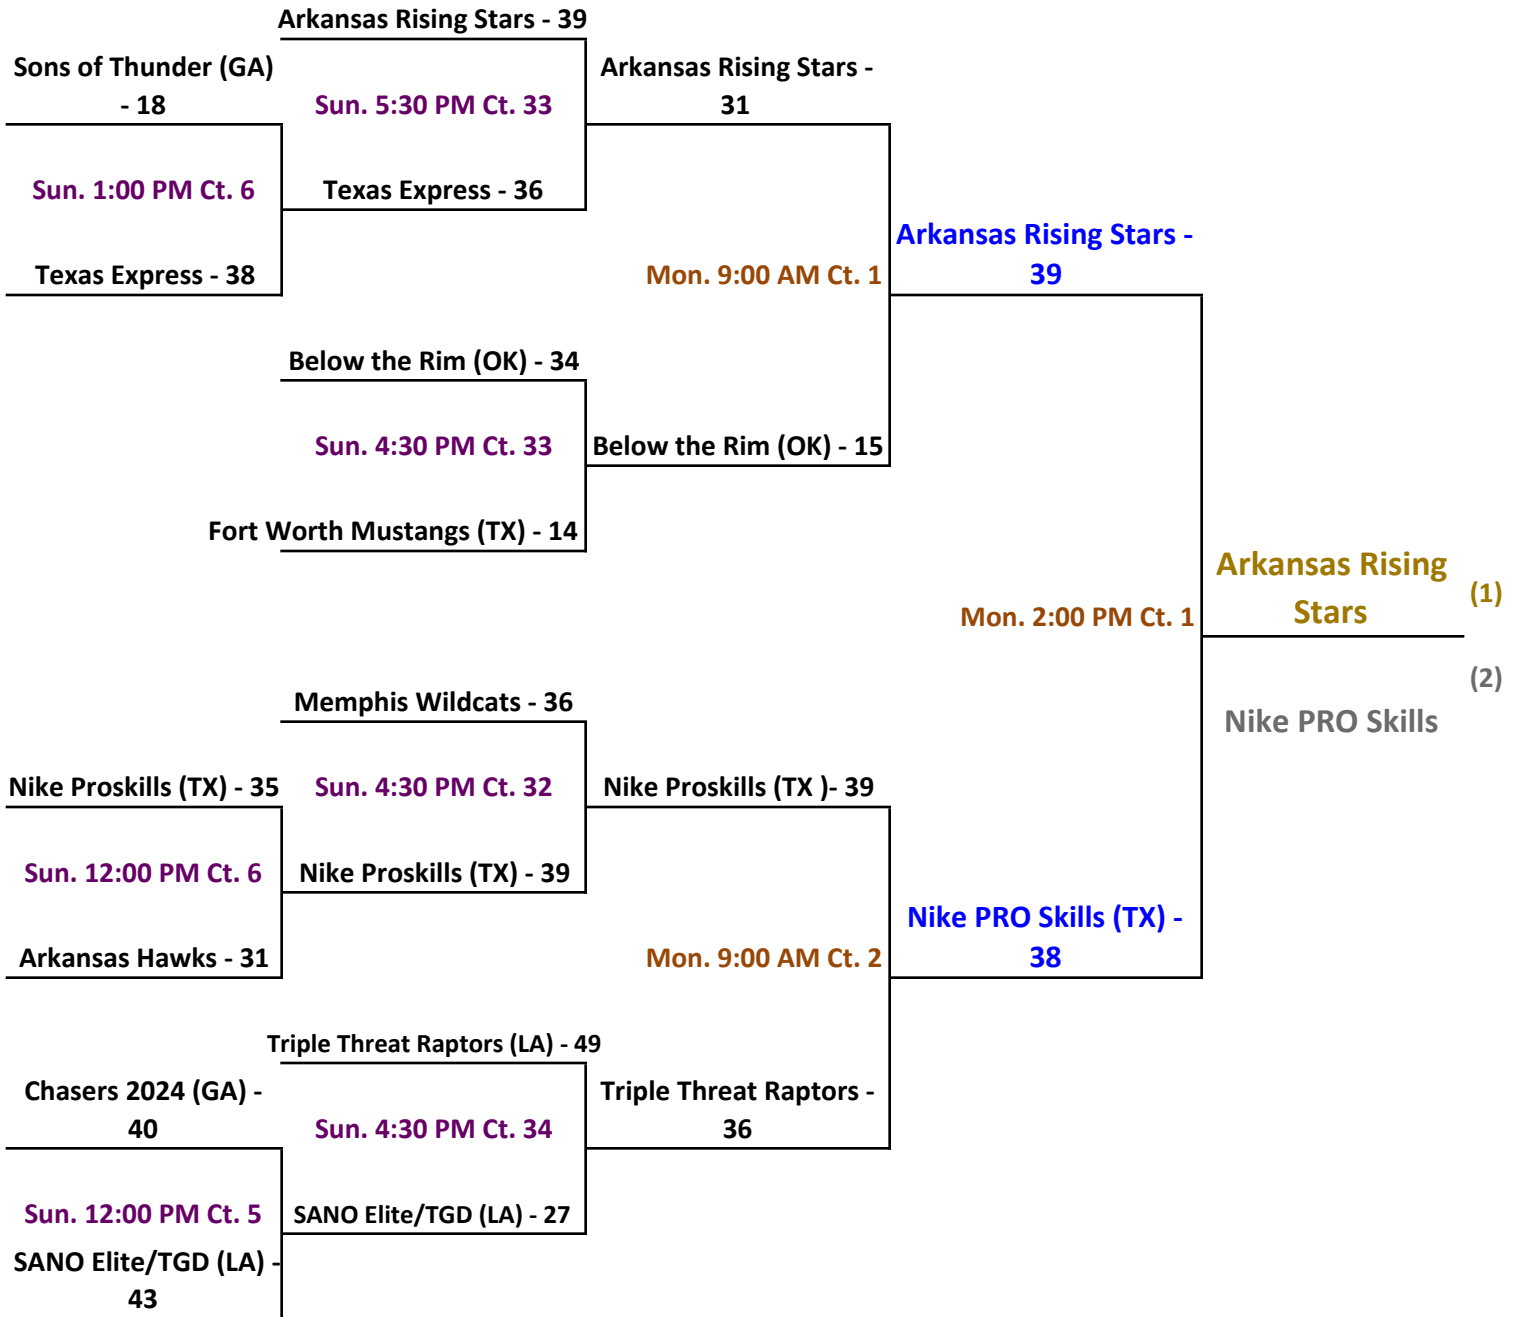

2016 Allstate Sugar Bowl Super 60 GOLD Bracket: 10 & under Division

Gym Sites: view all sites on website link above schedules