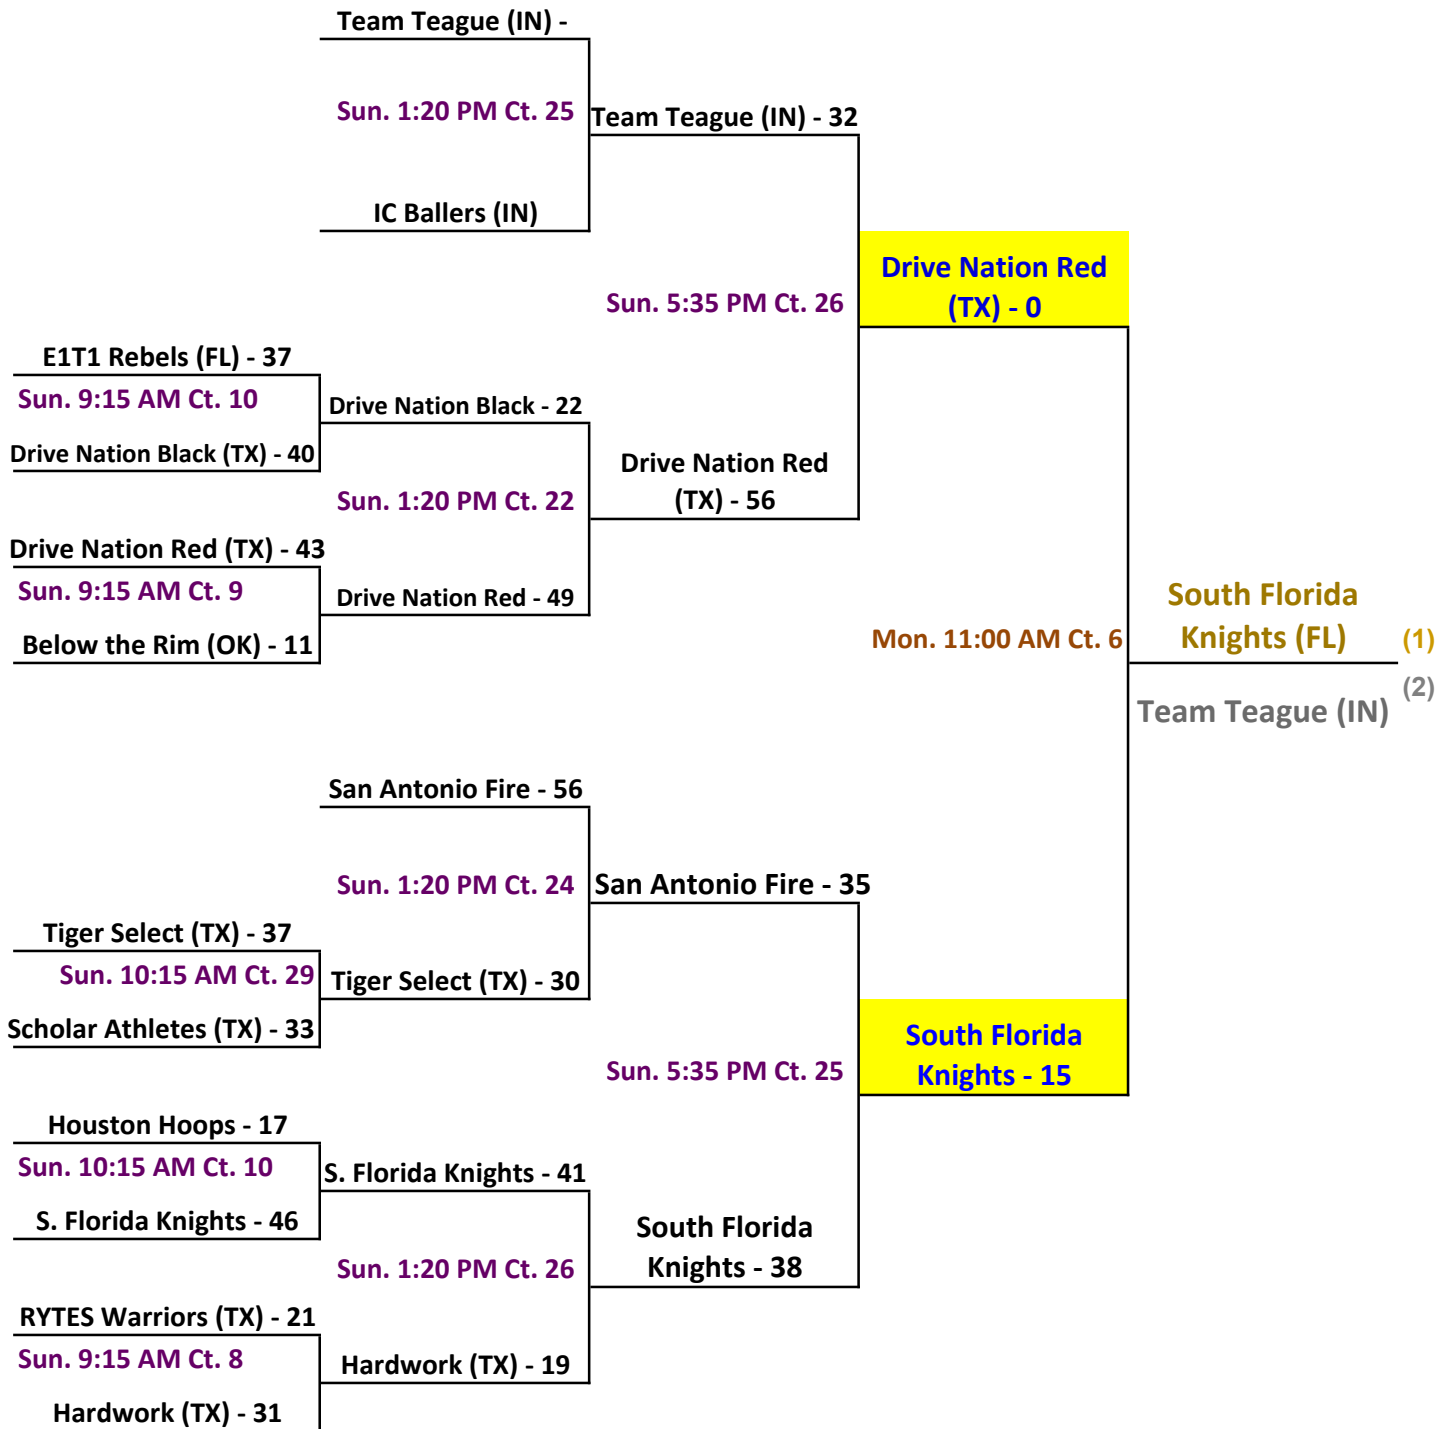

2016 Allstate Sugar Bowl Super 60 GOLD Bracket: 5th Grade Division

[home on top](#)
[vist. on bottom](#)

Gym Sites: view all sites on website link above schedules.