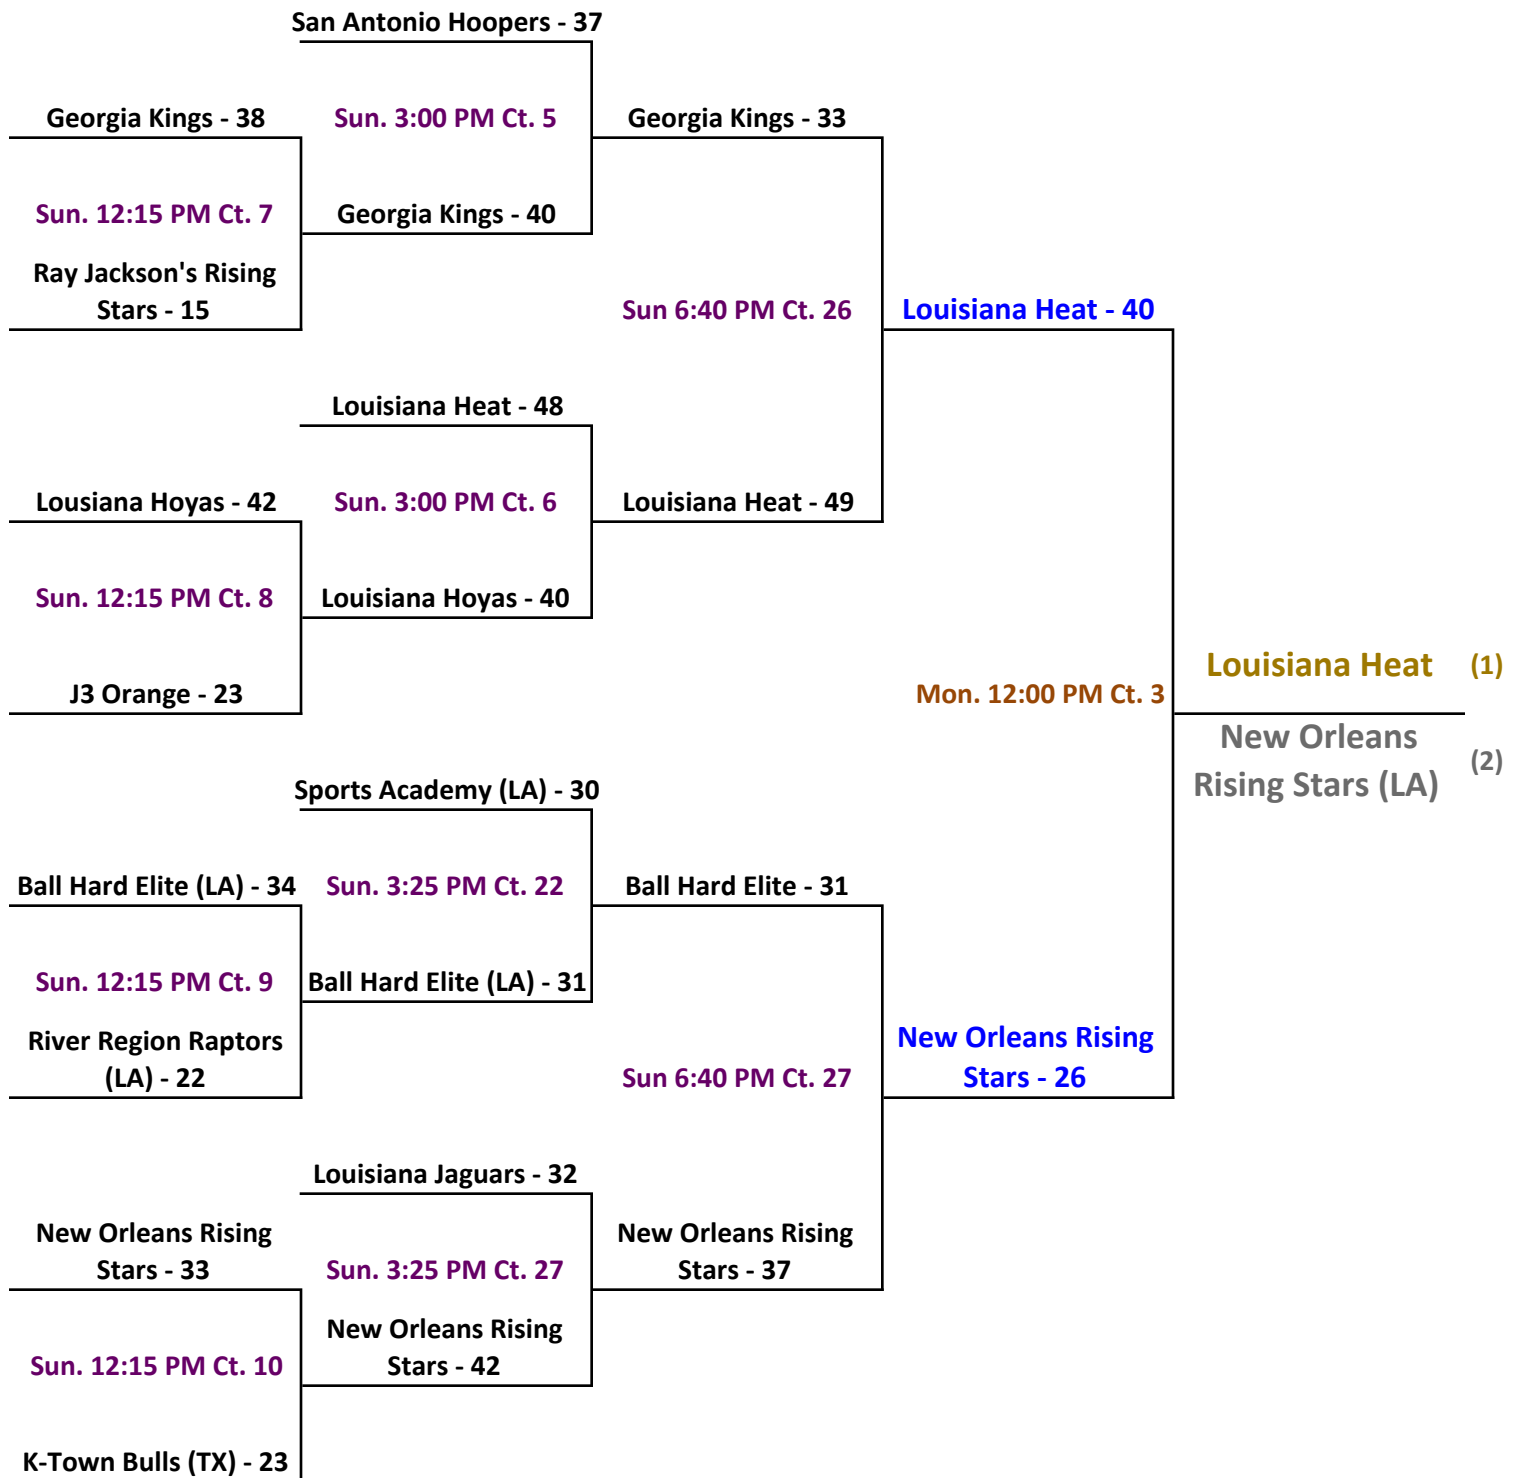

2016 Allstate Sugar Bowl Super 60 GREEN Bracket: 11 & under Division

Gym Sites: view all sites on website link above schedules