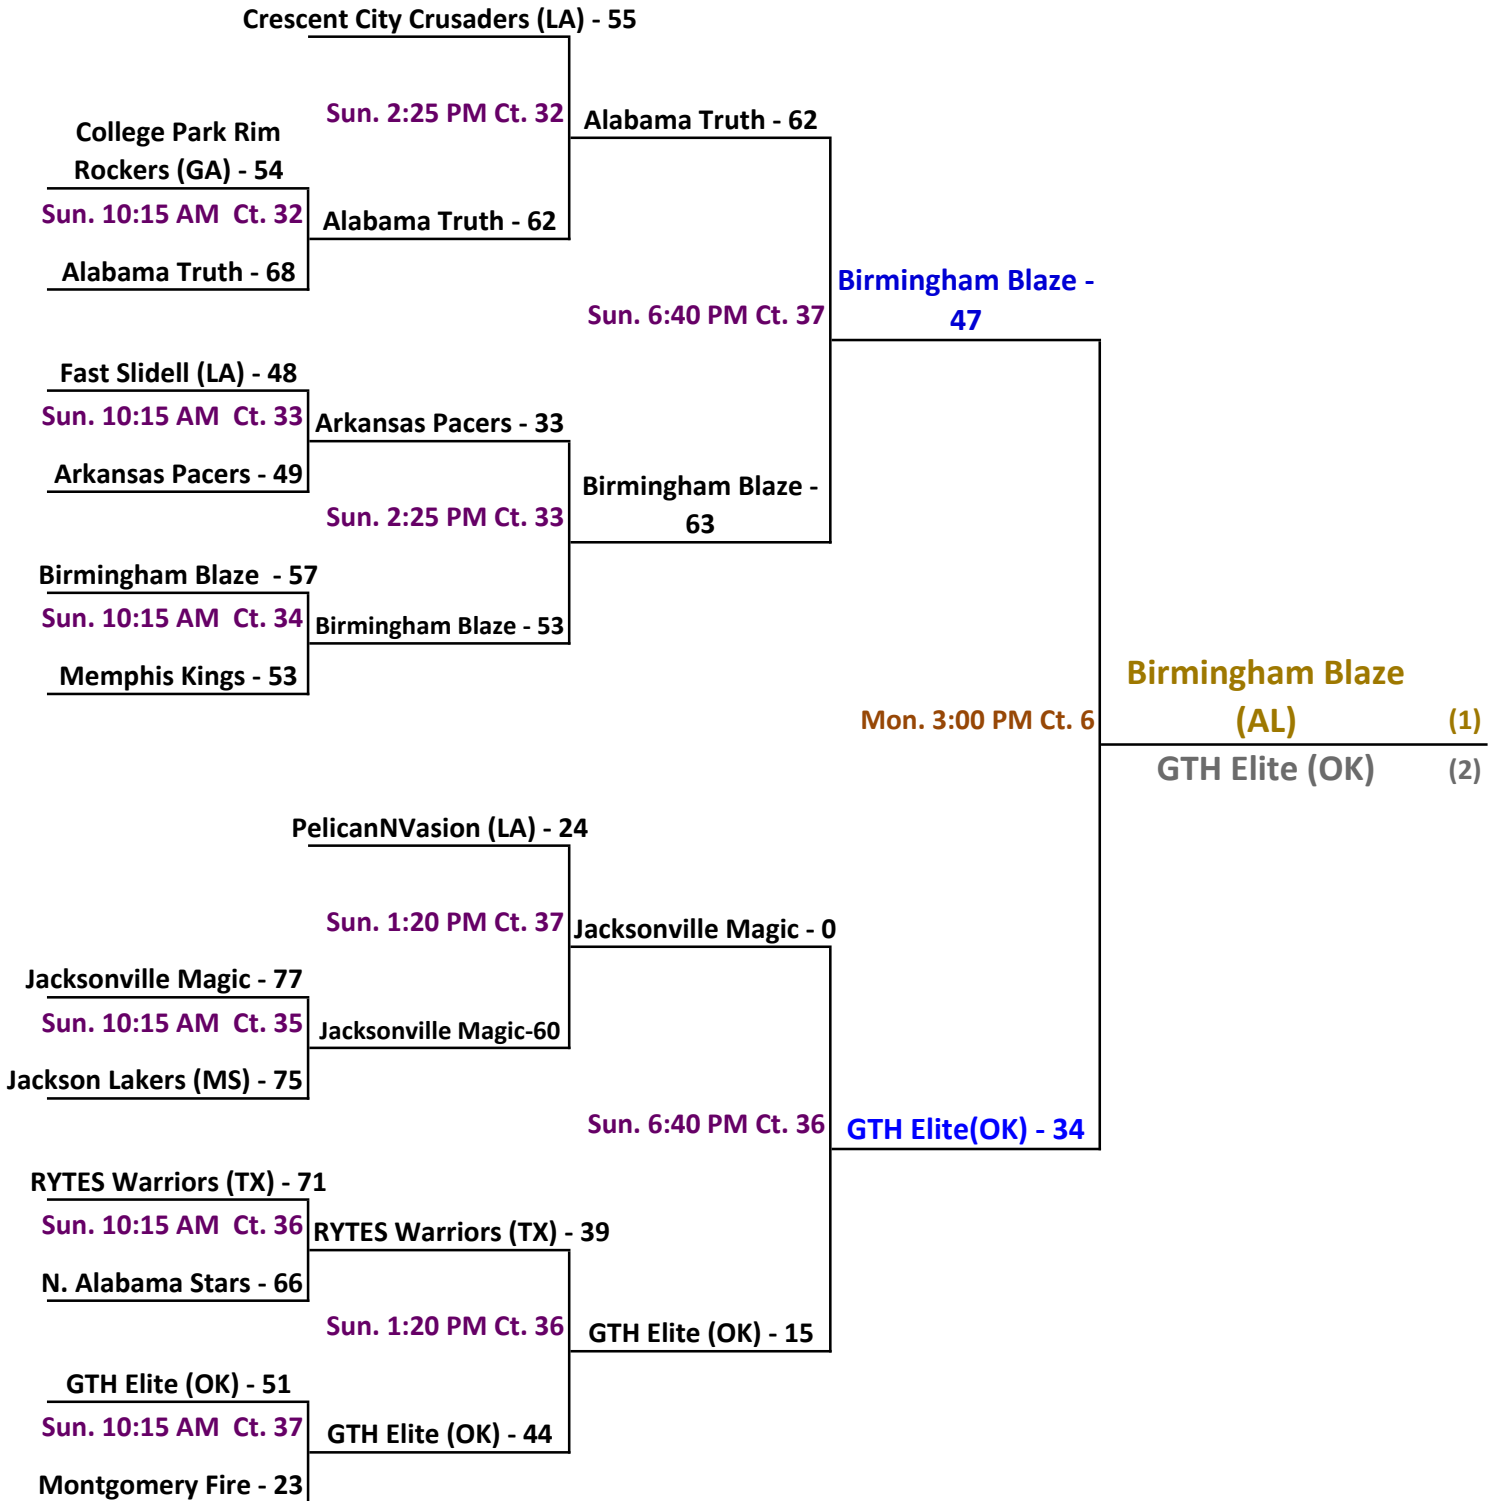

2016 Allstate Sugar Bowl Super 60

PURPLE Bracket: 15u/9th Grade Division