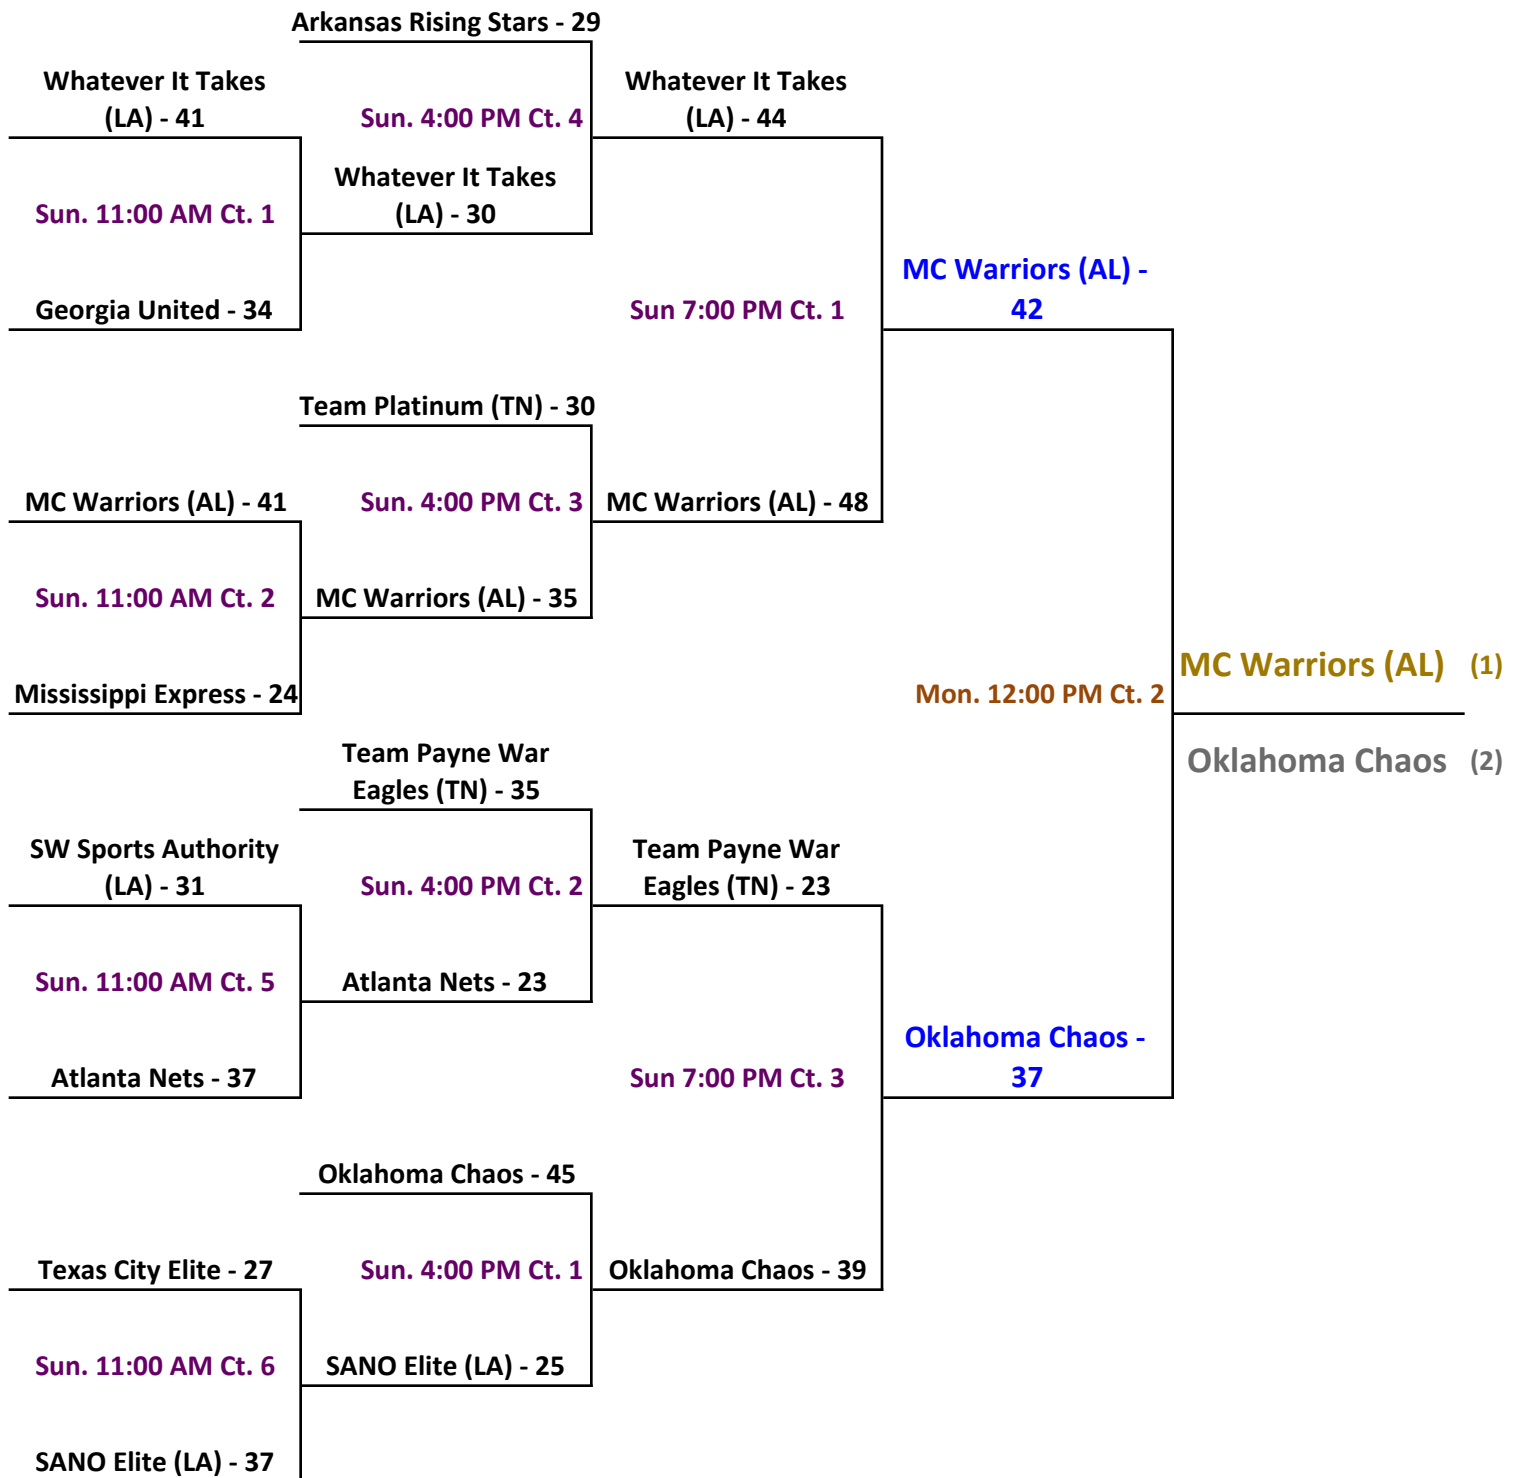

2016 Allstate Sugar Bowl Super 60 GOLD Bracket: 11 & under Division

Gym Sites: view all sites on website link above schedules

2016 Allstate Sugar Bowl Super 60 PURPLE Bracket: 11 & under Division

Gym Sites: view all sites on website link above schedules