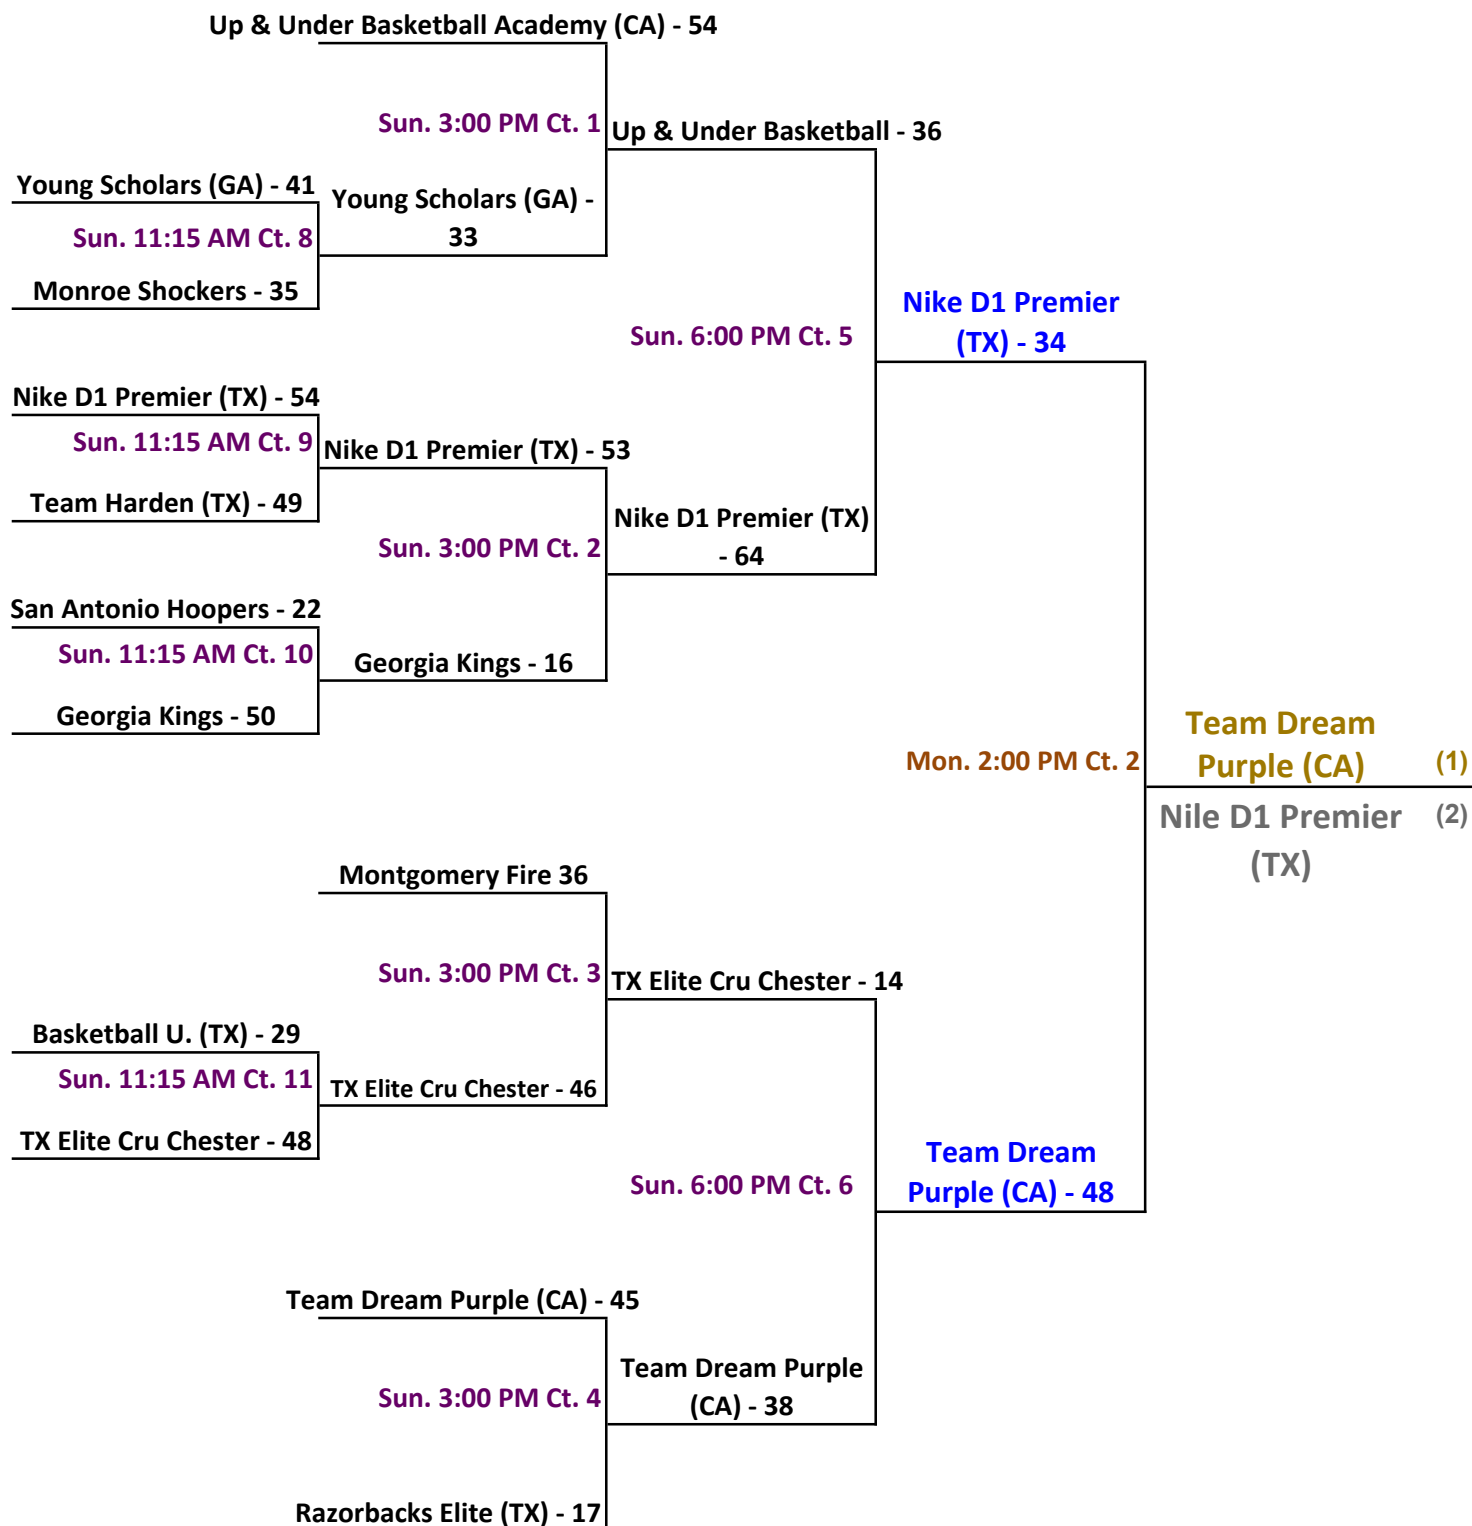

2016 Allstate Sugar Bowl Super 60 PURPLE Bracket: 7th Grade Division