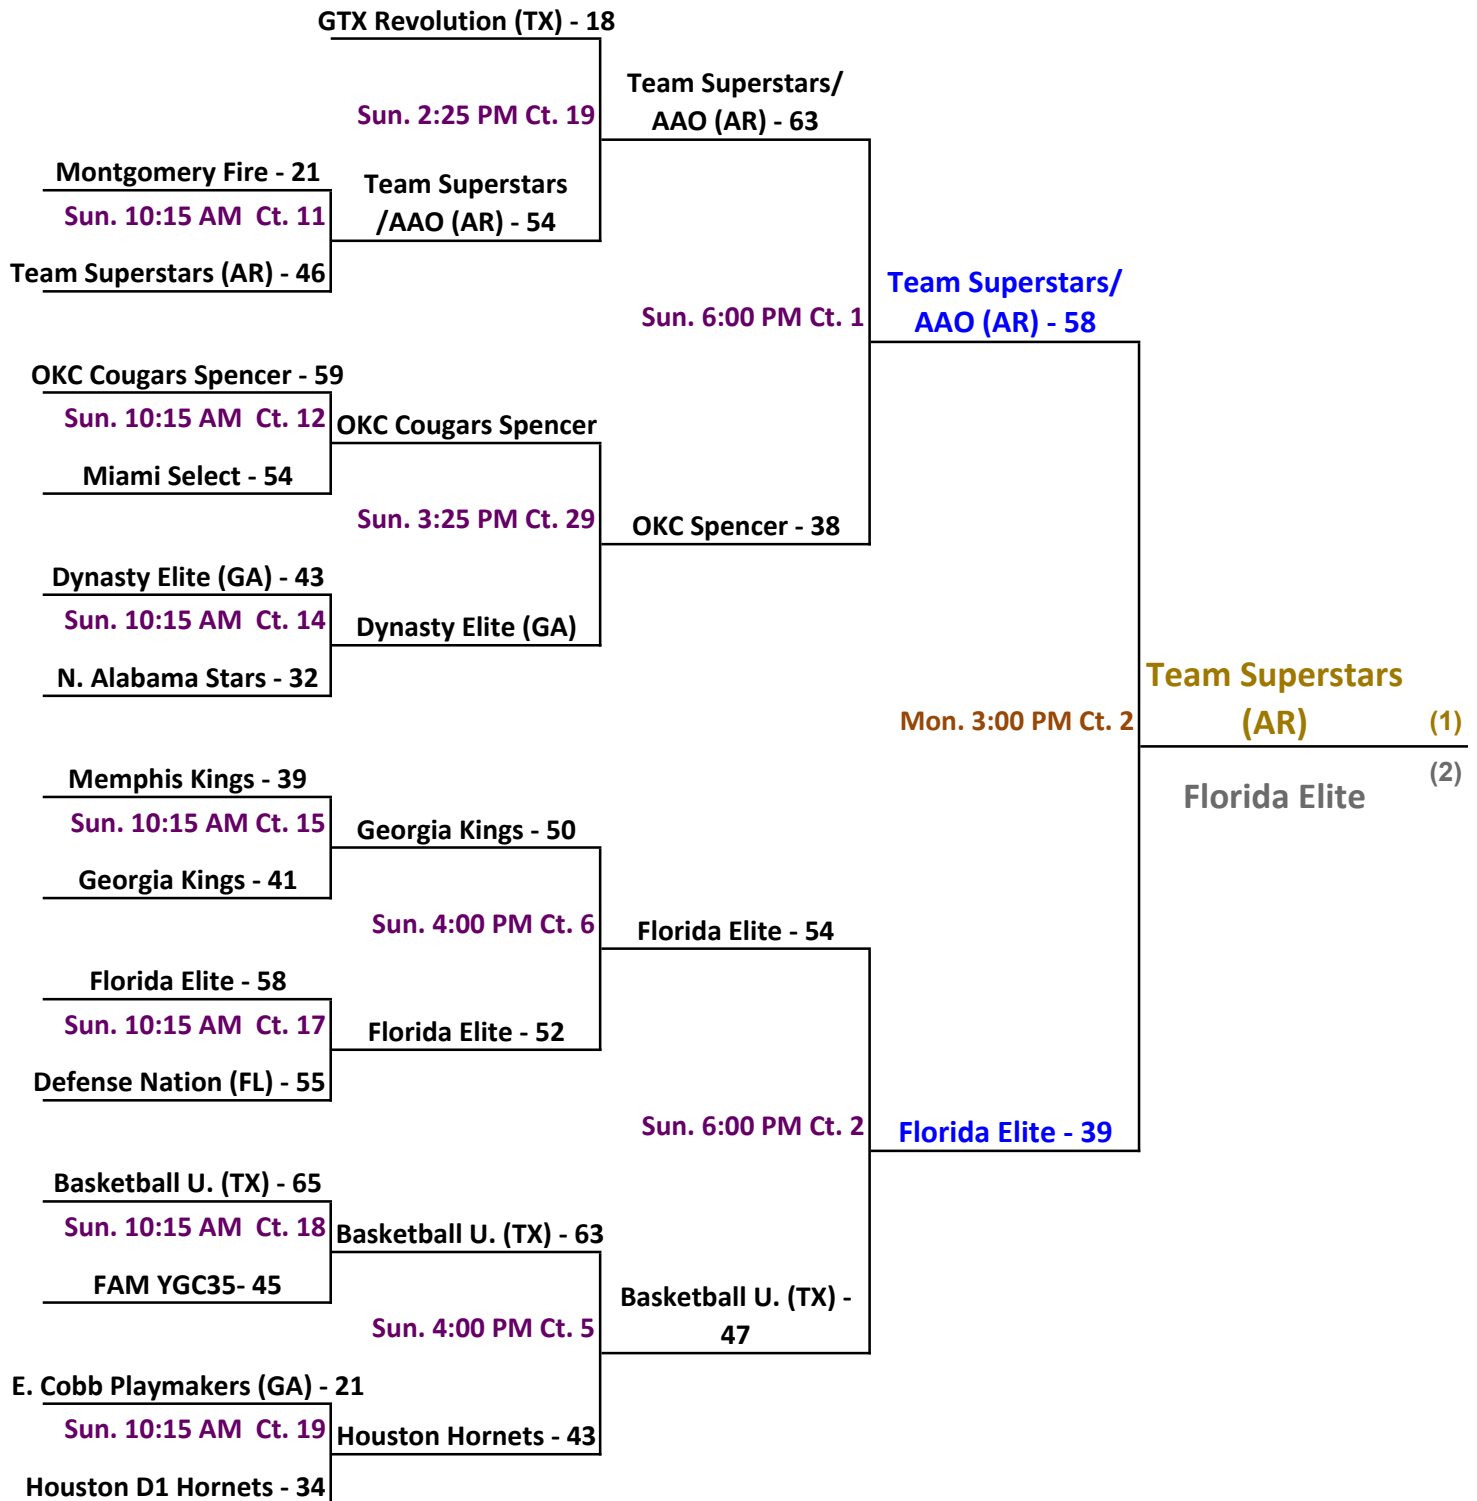

[Gym Sites: view all sites on website link on schedule page](#)

2016 Allstate Sugar Bowl Super 60 GOLD Bracket: 8th Grade Division

2016 Allstate Sugar Bowl Super 60

PURPLE Bracket: 8th Grade Division

Gym Sites: view all sites on website link above schedules