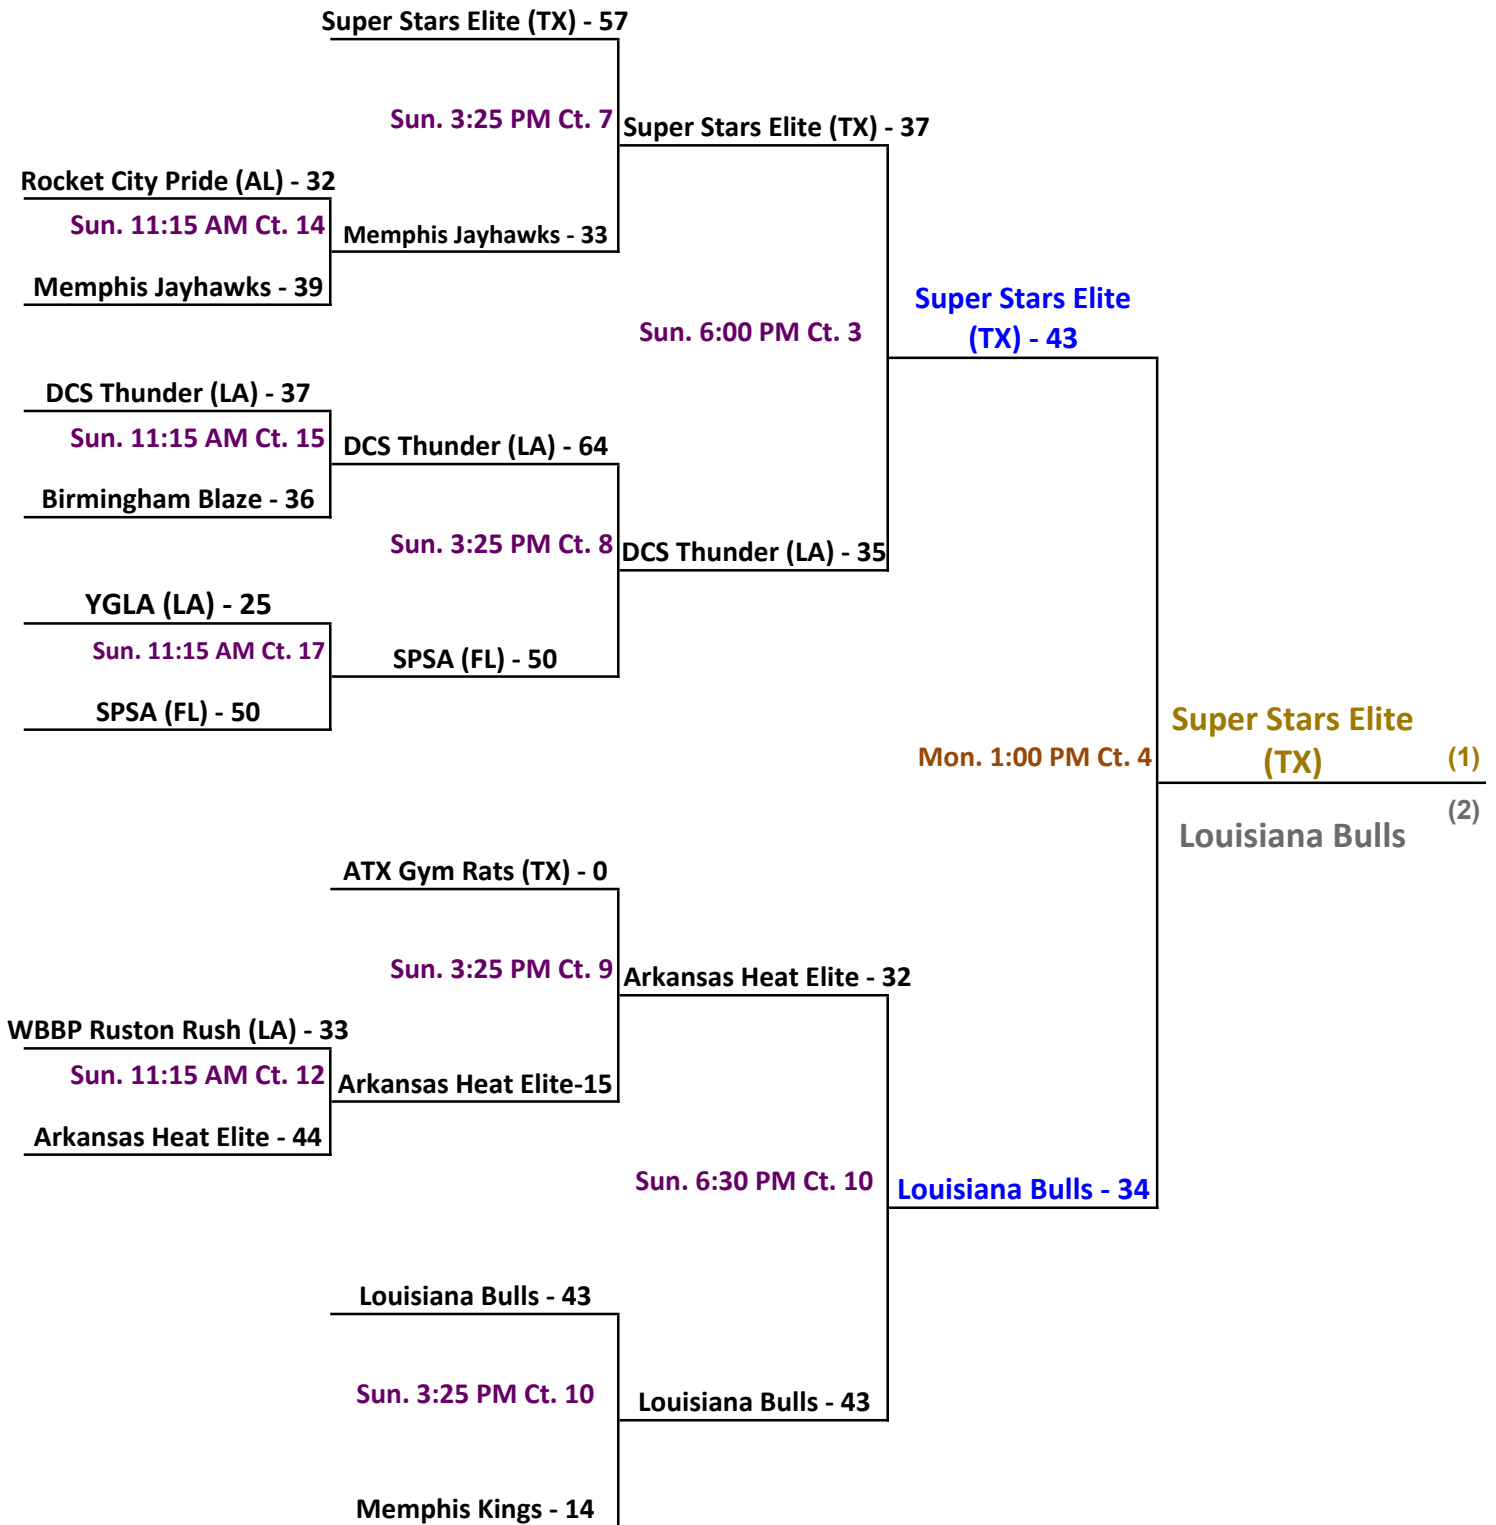

2016 Allstate Sugar Bowl Super 60 GREEN Bracket: 7th Grade Division