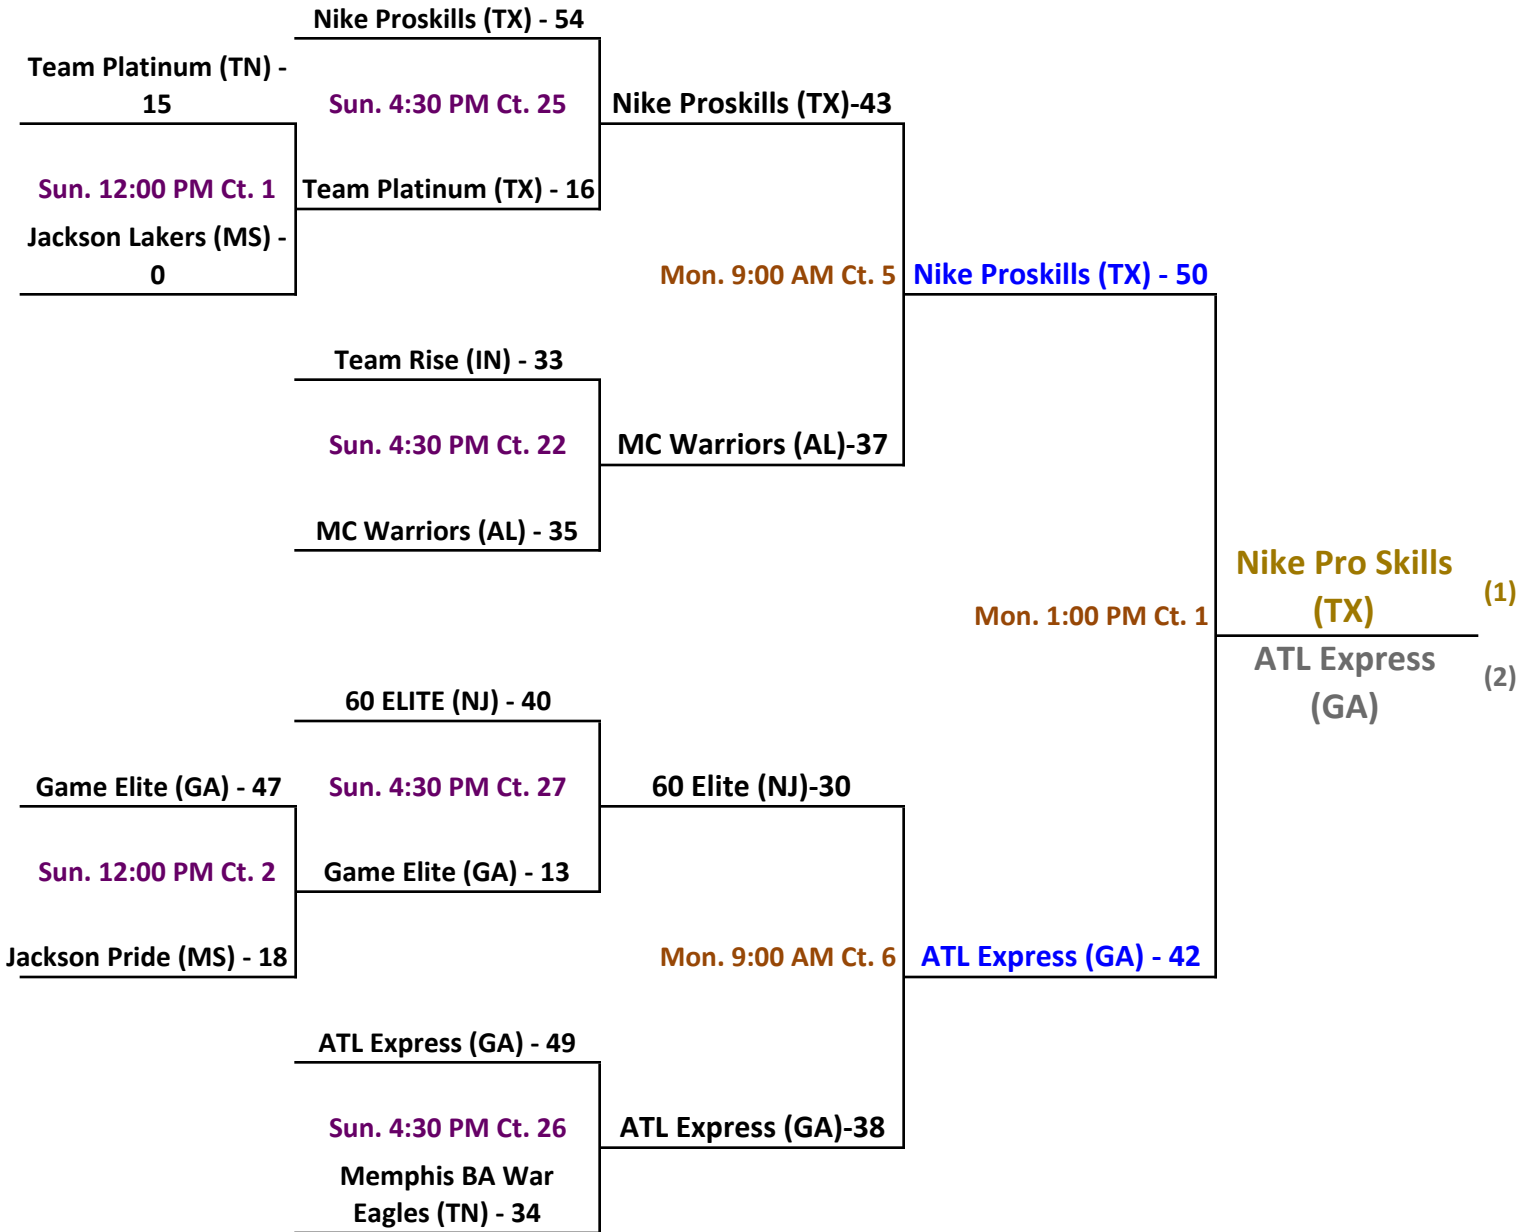

2016 Allstate Sugar Bowl Super 60 GOLD Bracket: 12 & under Division

Gym Sites: view all sites on website link above schedules