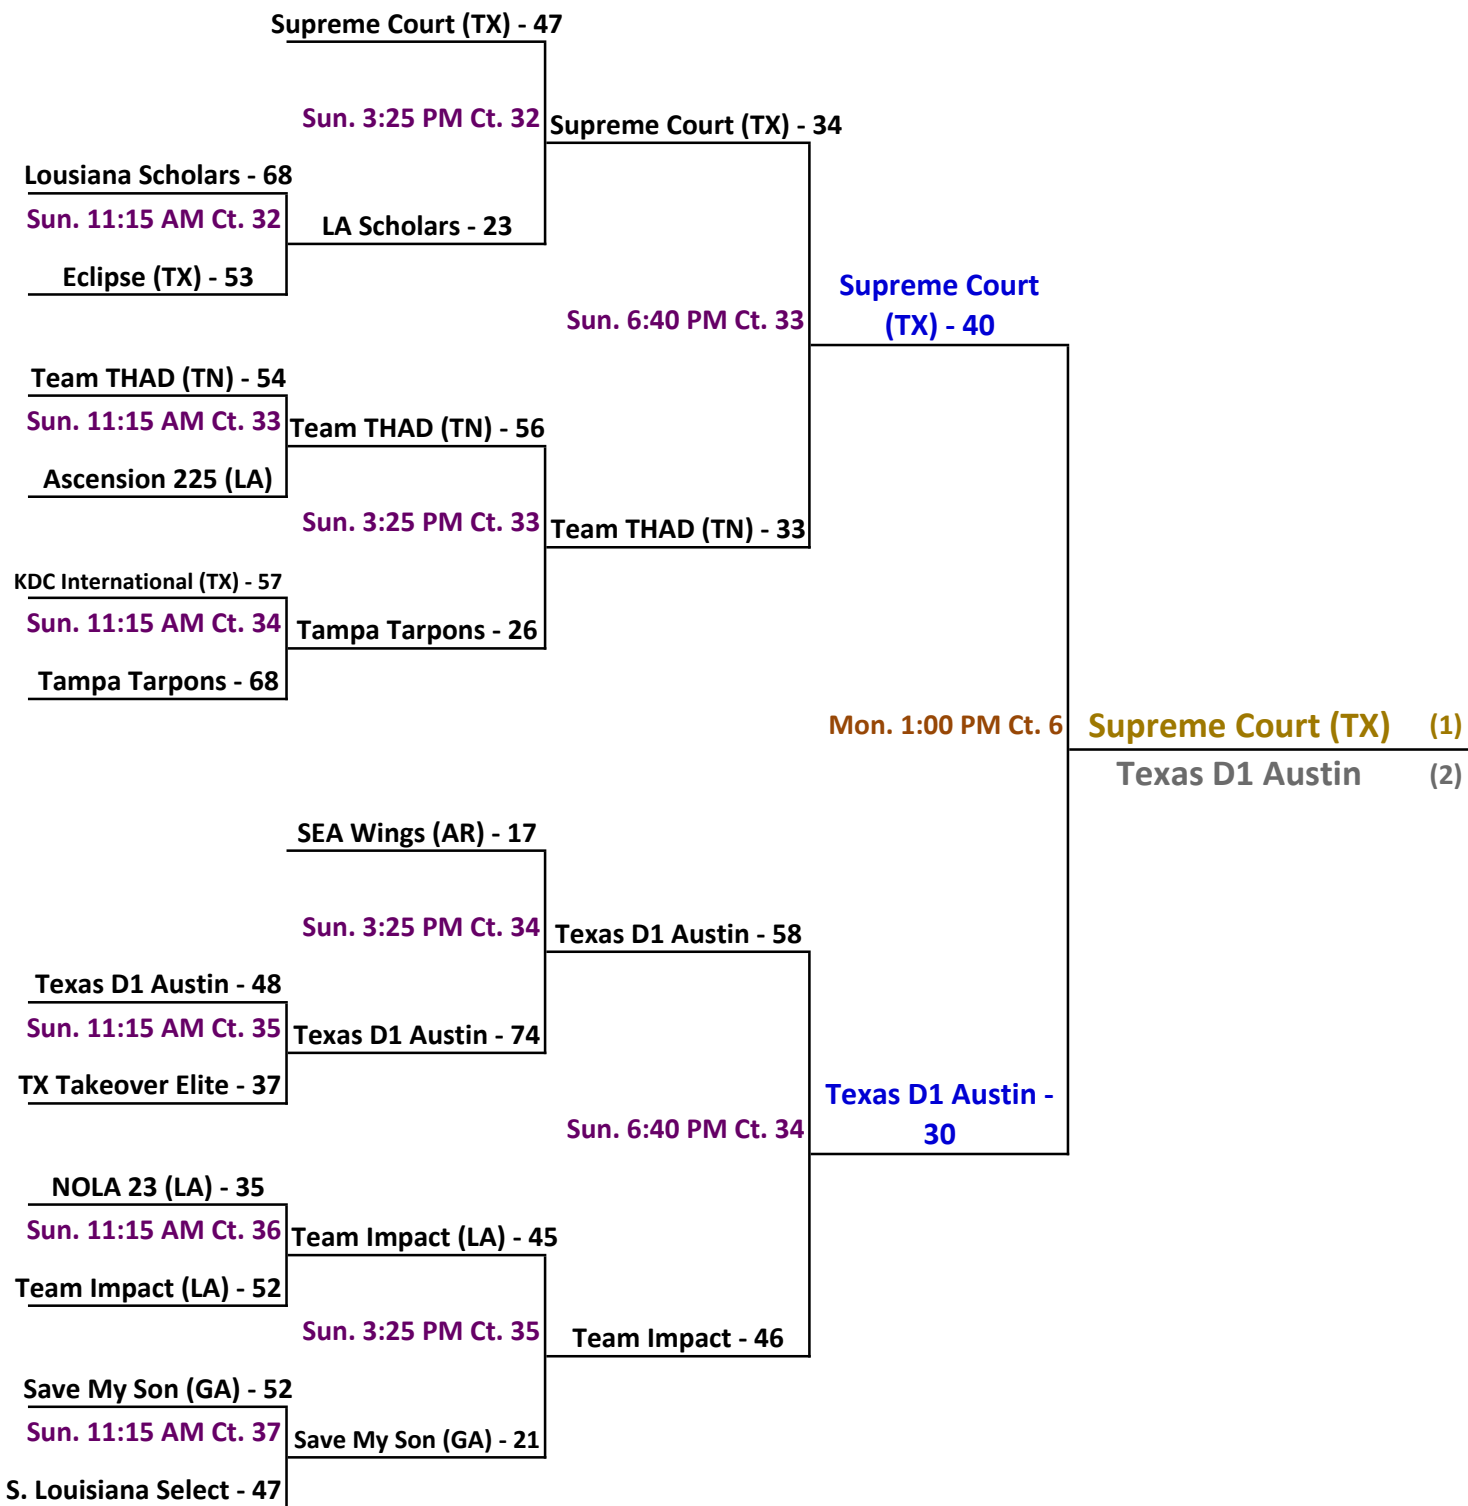

2016 Allstate Sugar Bowl Super 60

GOLD Bracket: 15u/9th Grade Division