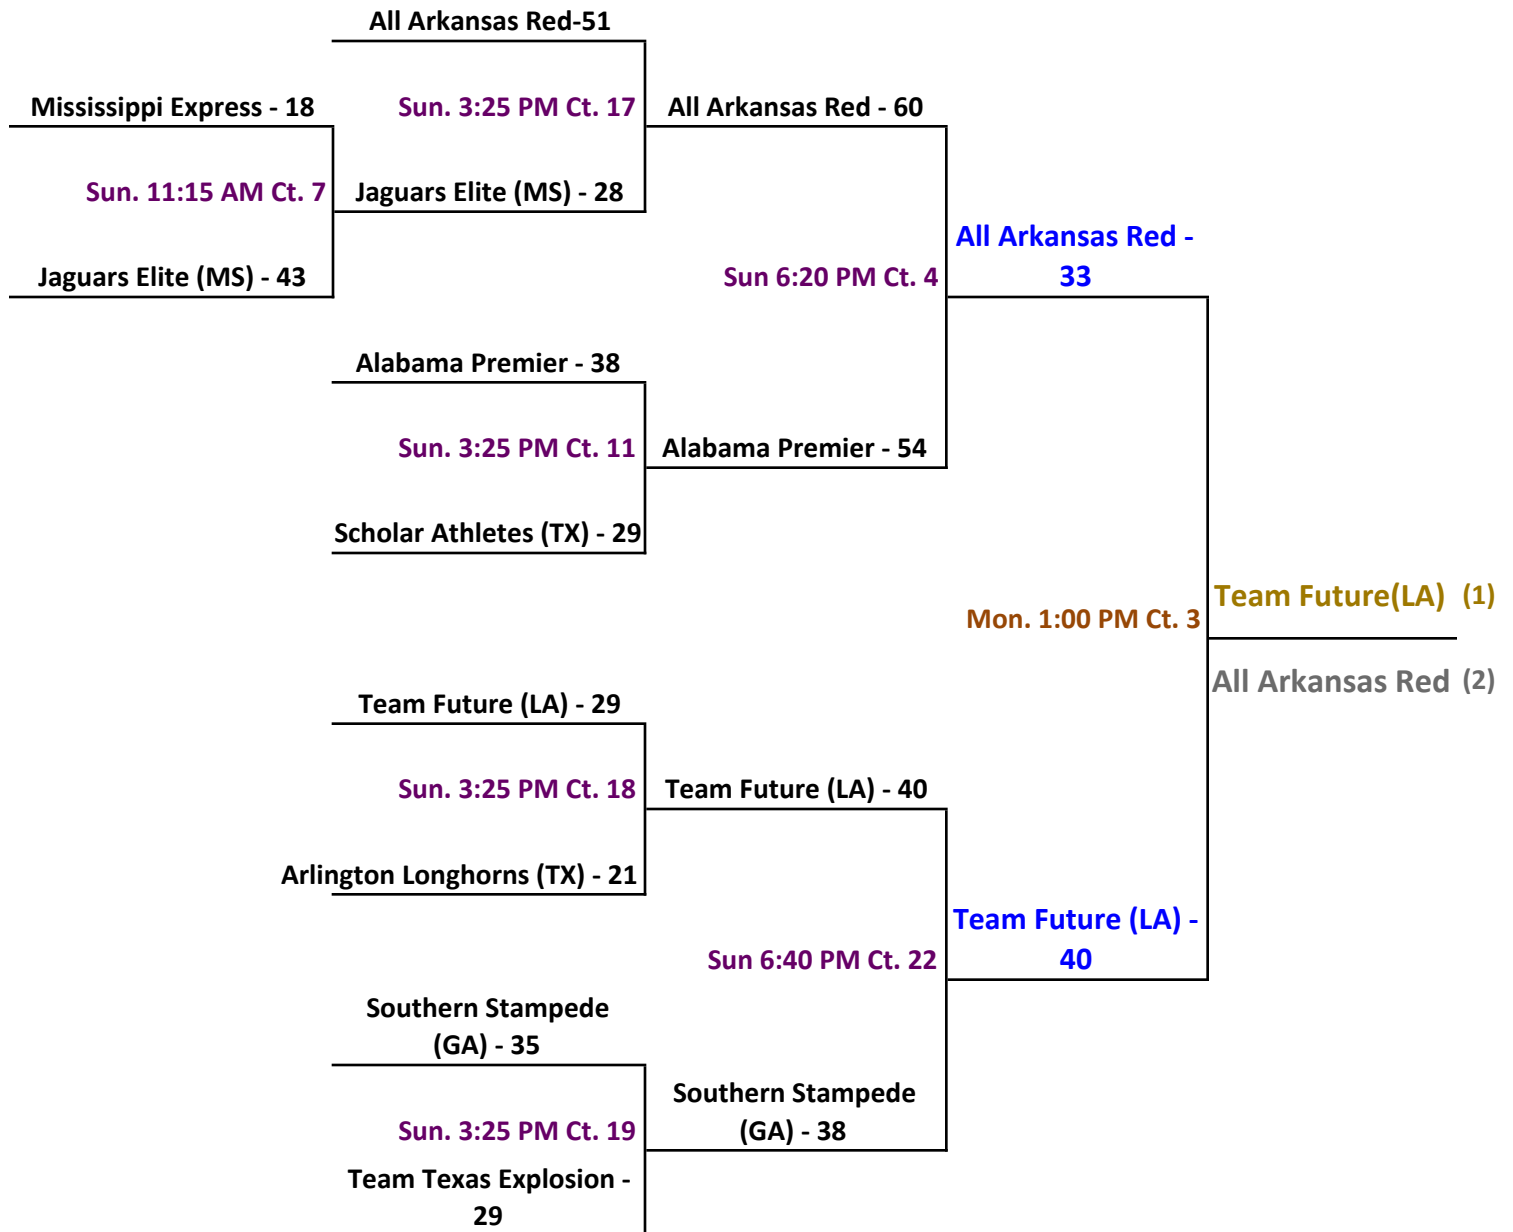

2016 Allstate Sugar Bowl Super 60 GREEN Bracket: 13 & under Division

Gym Sites: view all sites on website link above schedules