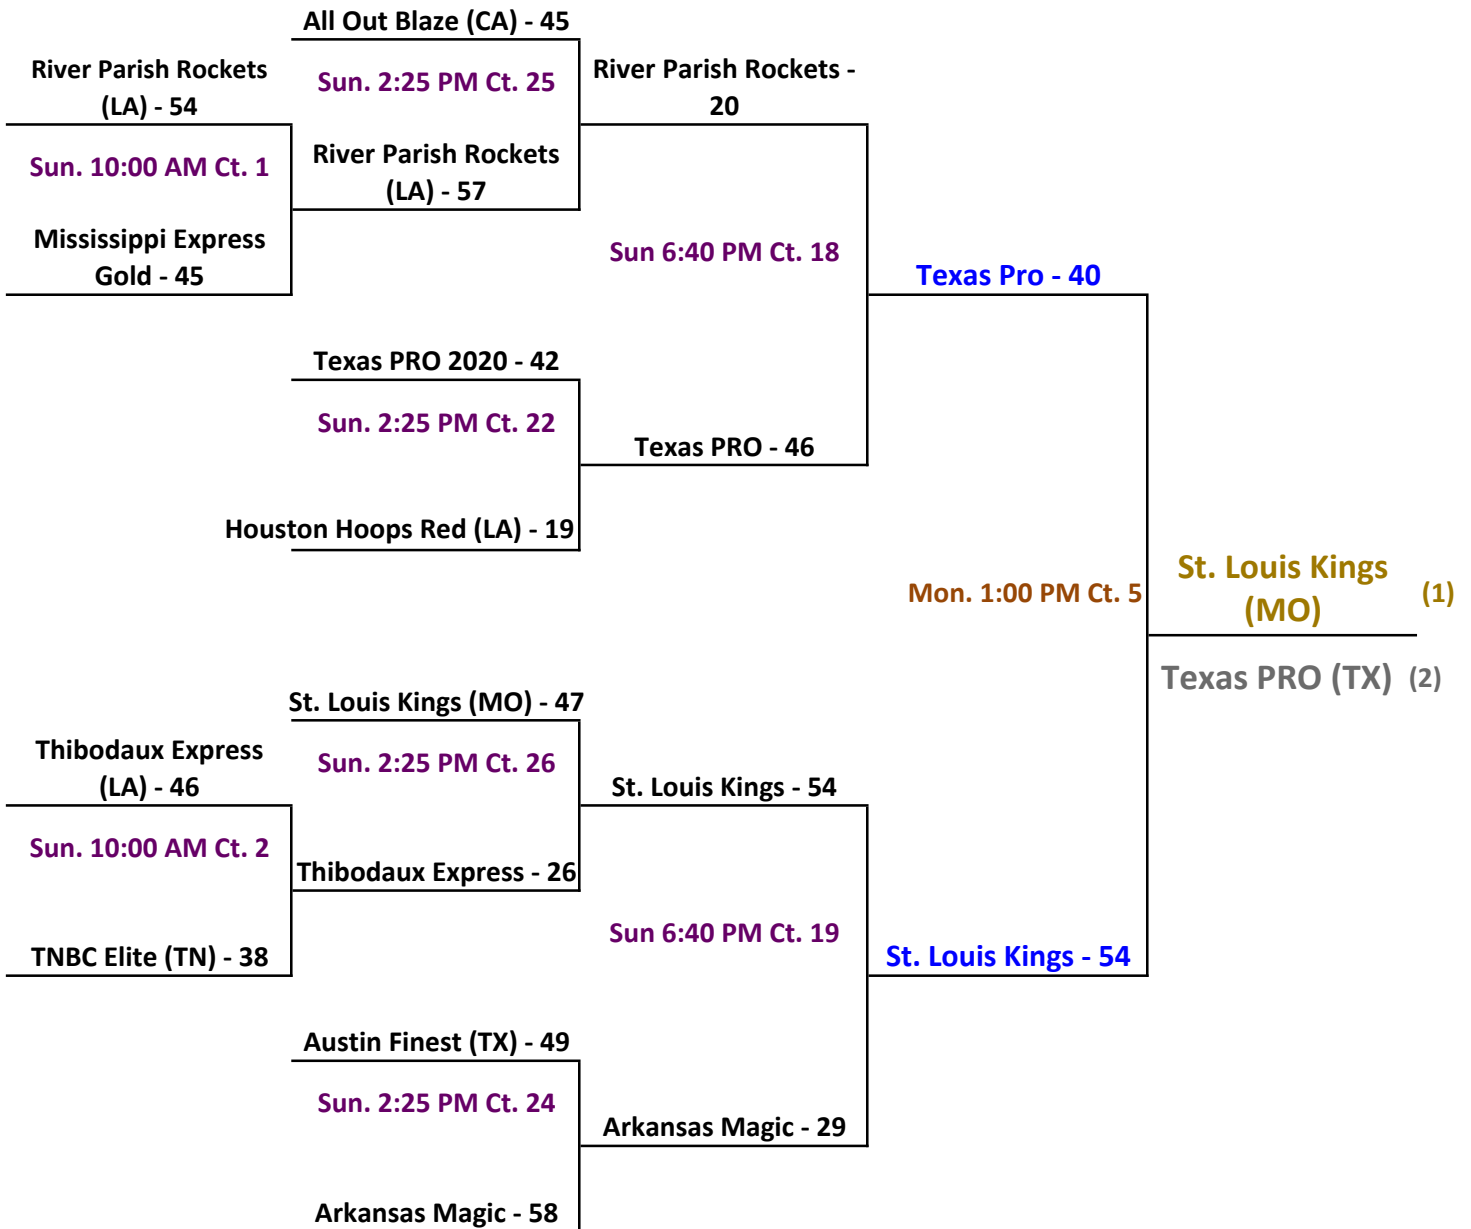

2016 Allstate Sugar Bowl Super 60 GOLD Bracket: 14 & under Division

Gym Sites: view all sites on website link above schedules