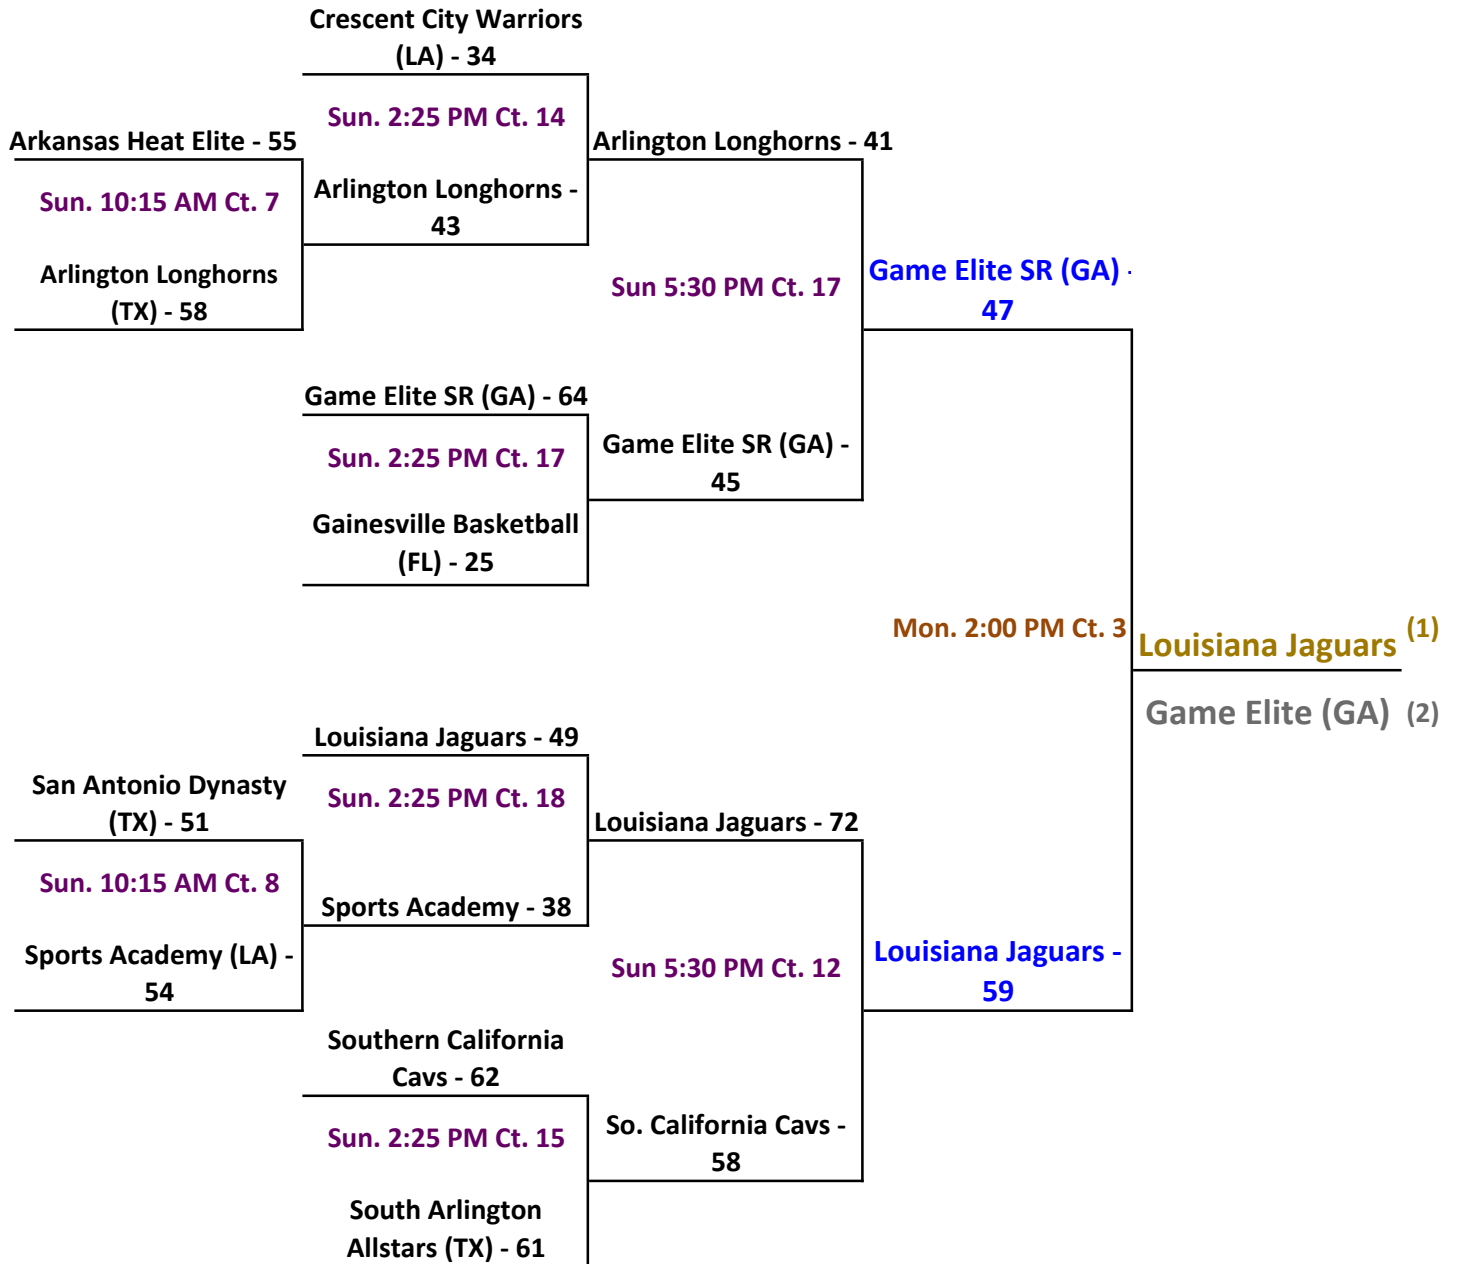

2016 Allstate Sugar Bowl Super 60 GOLD Bracket: 14 & under Division

Gym Sites: view all sites on website link above schedules

2016 Allstate Sugar Bowl Super 60 PURPLE Bracket: 14 & under Division

Gym Sites: view all sites on website link above schedules