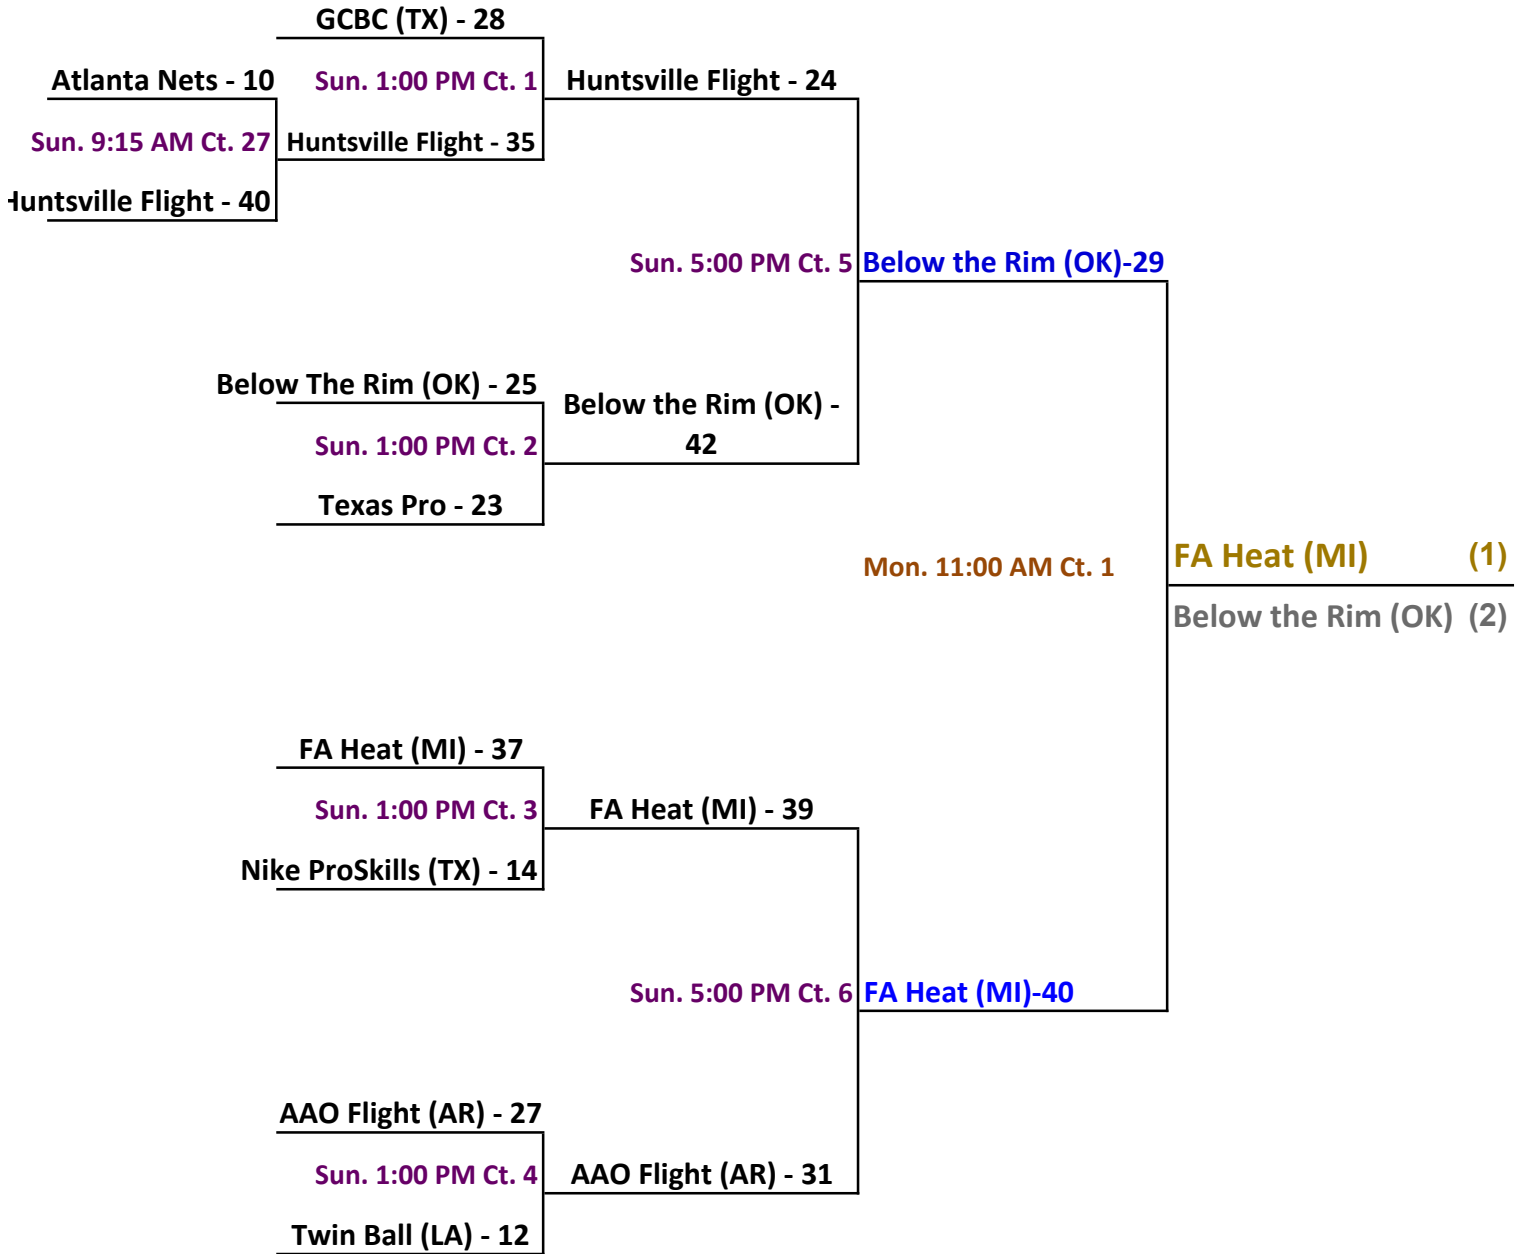

2016 Allstate Sugar Bowl Super 60 GOLD Bracket: 9 & under Division

Gym Sites: view all sites on website link above schedules