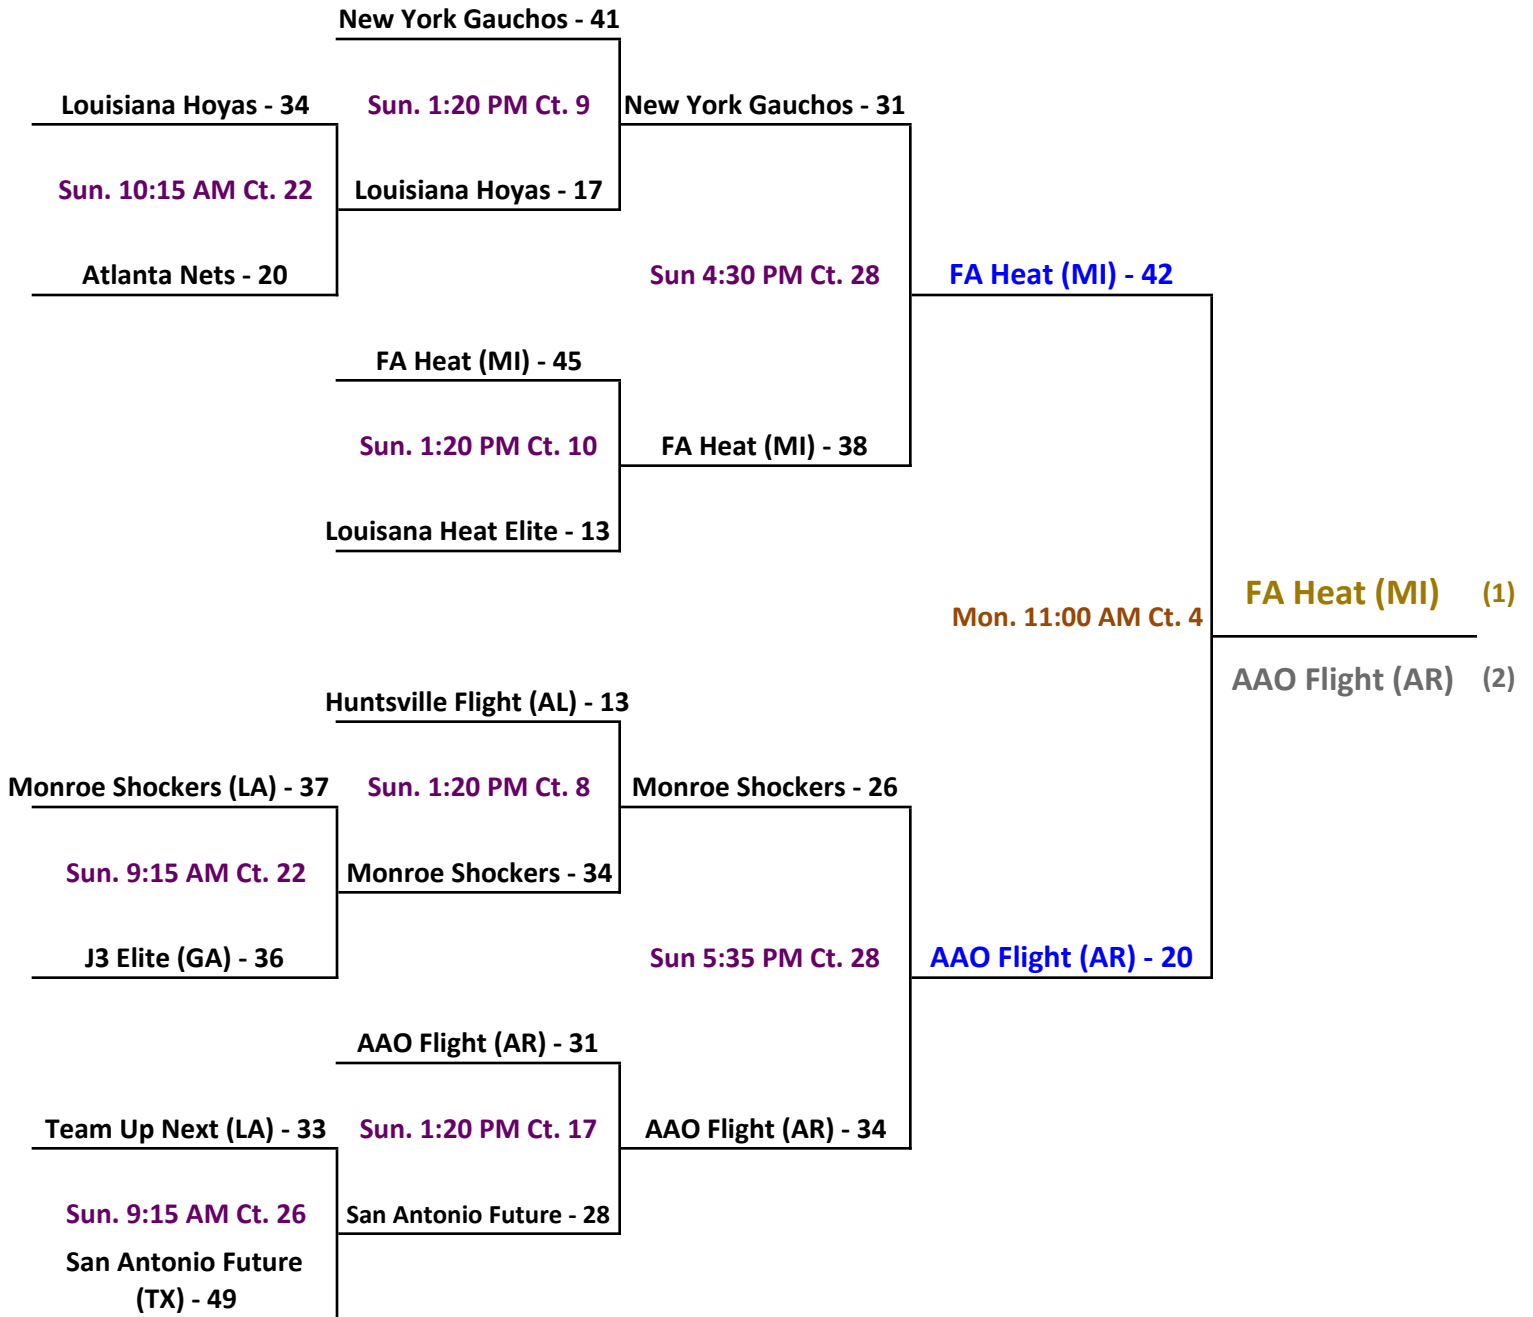

2016 Allstate Sugar Bowl Super 60 GOLD Bracket: 10 & under Division

Gym Sites: view all sites on website link above schedules

2016 Allstate Sugar Bowl Super 60 PURPLE Bracket: 10 & under Division

Gym Sites: view all sites on website link above schedules