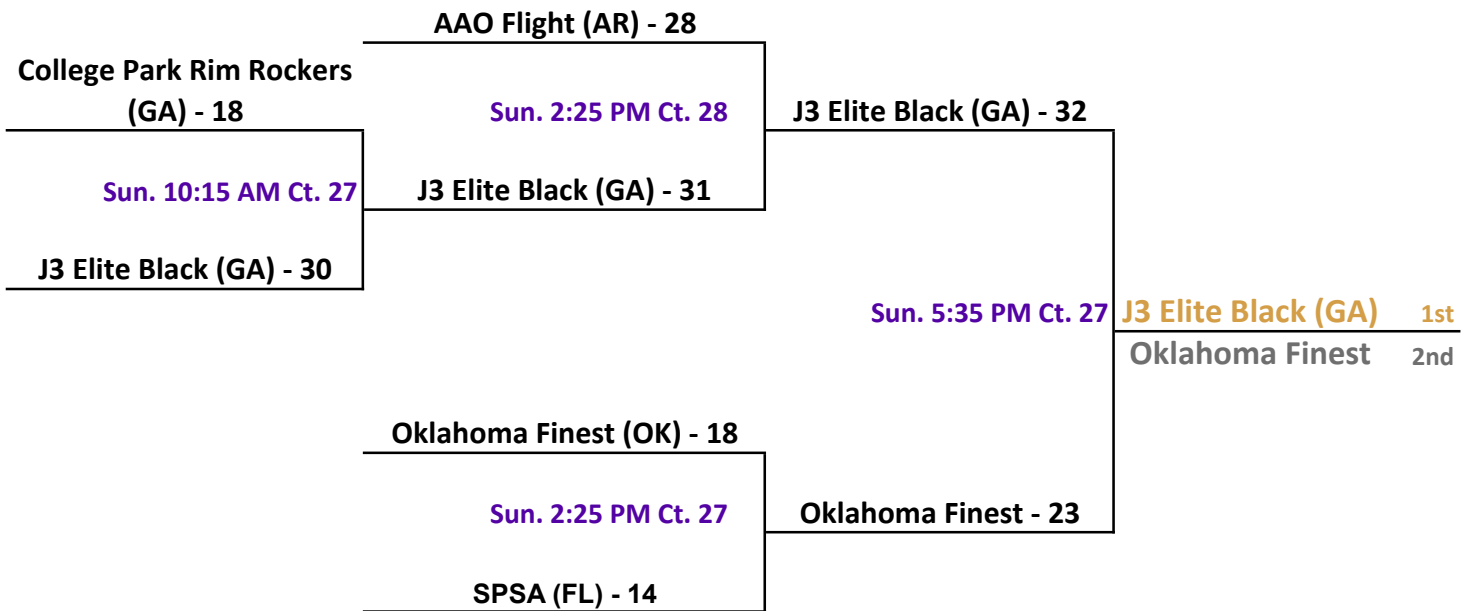

8/under Boys Division - 2016 Allstate Sugar Bowl Super 60

Pool A					Pool B					
W	L				W	L				
2	0	A 1	Oklahoma Finest (OK)	1	1	1	B 1	AAO Flight (AR)	10	1
1	1	A 2	College Park Rim Rockers (GA)	2	1	1	B 2	SPSA (FL)	-1	2
0	2	A 3	Sports Academy (LA)	3	1	1	B 3	J3 Elite Black (GA)	-9	3
Teams	Date	Time	Site	Results	Teams	Date	Time	Site	Results	
A 1 v A 3	Sat	3:10 PM	3	A 1 <u>15</u> A 3 <u>0</u>	B 1 v B 3	Sat	2:15 PM	3	B 1 <u>24</u> B 3 <u>13</u>	
A 2 v A 3	Fri	8:00 PM	5	A 2 <u>21</u> A 3 <u>10</u>	B 2 v B 3	Sat	9:30 AM	1	B 2 <u>23</u> B 3 <u>25</u>	
A 1 v A 2	Sat	11:30 AM	2	A 1 <u>19</u> A 2 <u>11</u>	B 1 v B 2	Sat	5:30 PM	7	B 1 <u>23</u> B 2 <u>24</u>	

8 & under Bracket Play