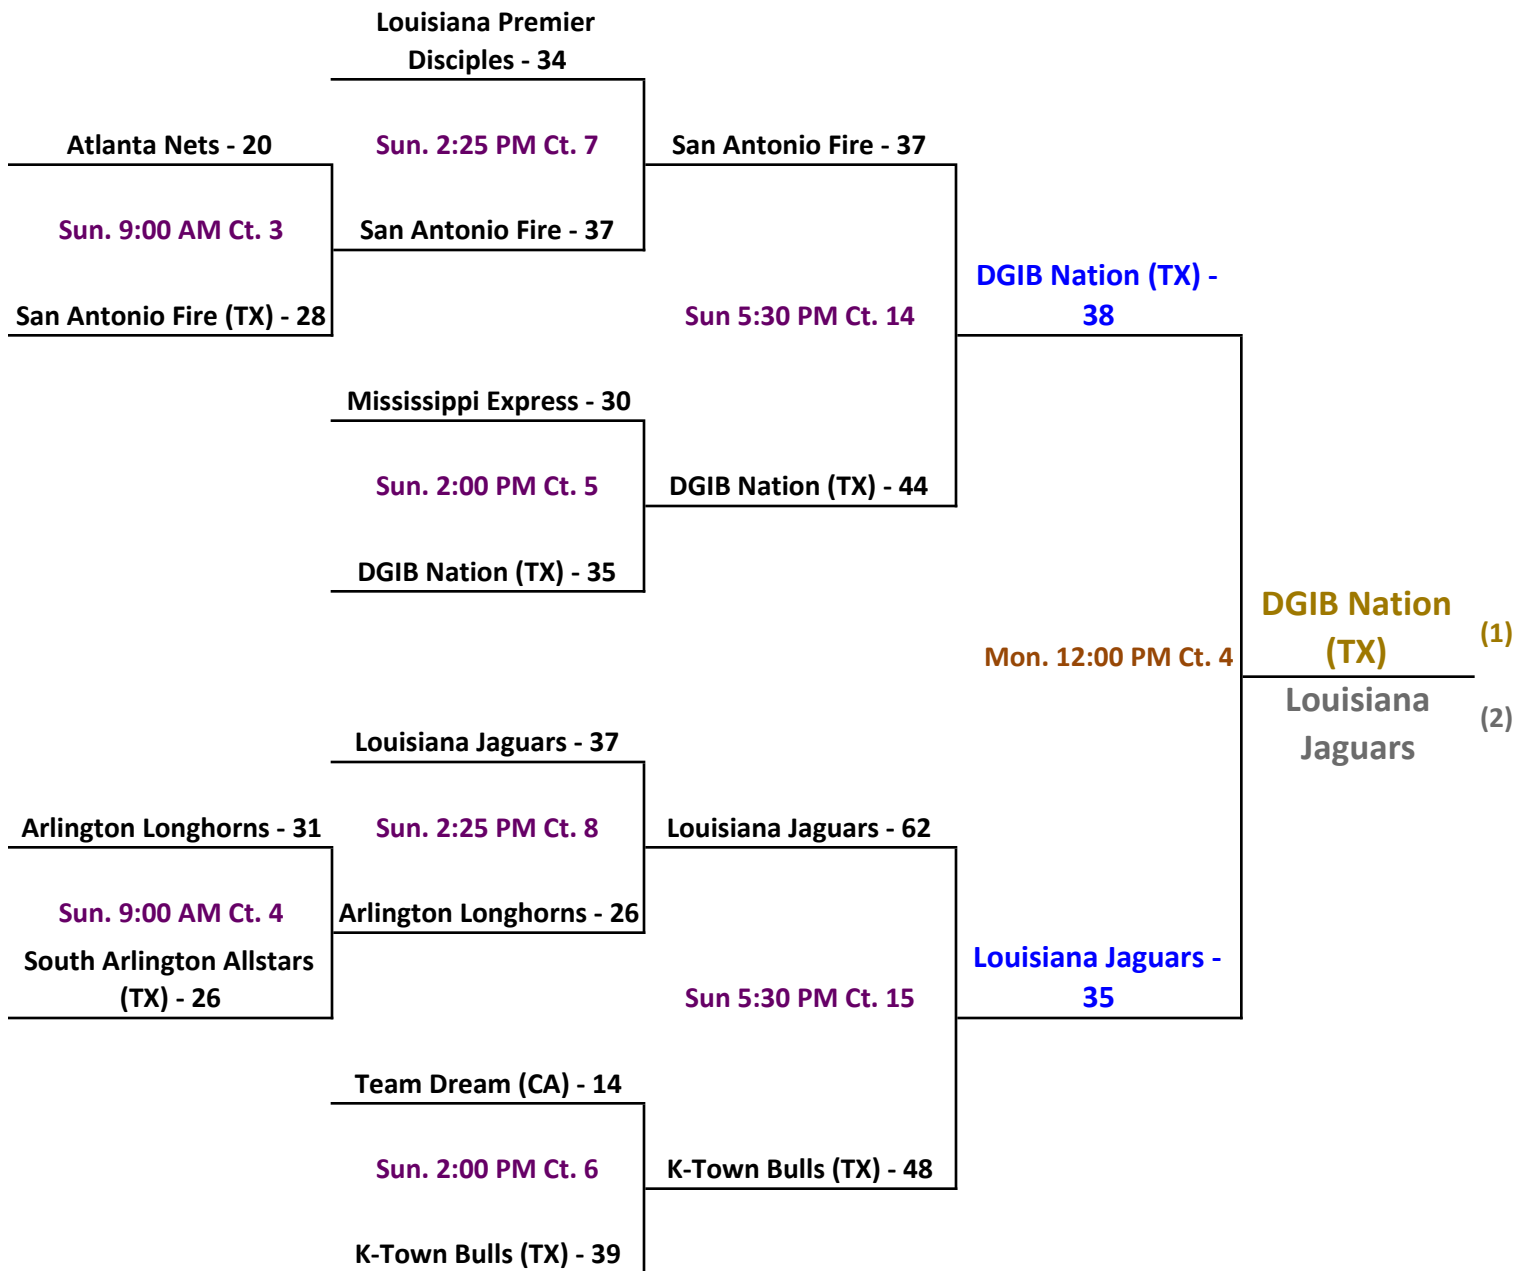

2016 Allstate Sugar Bowl Super 60 GREEN Bracket: 12 & under Division

Gym Sites: view all sites on website link above schedules