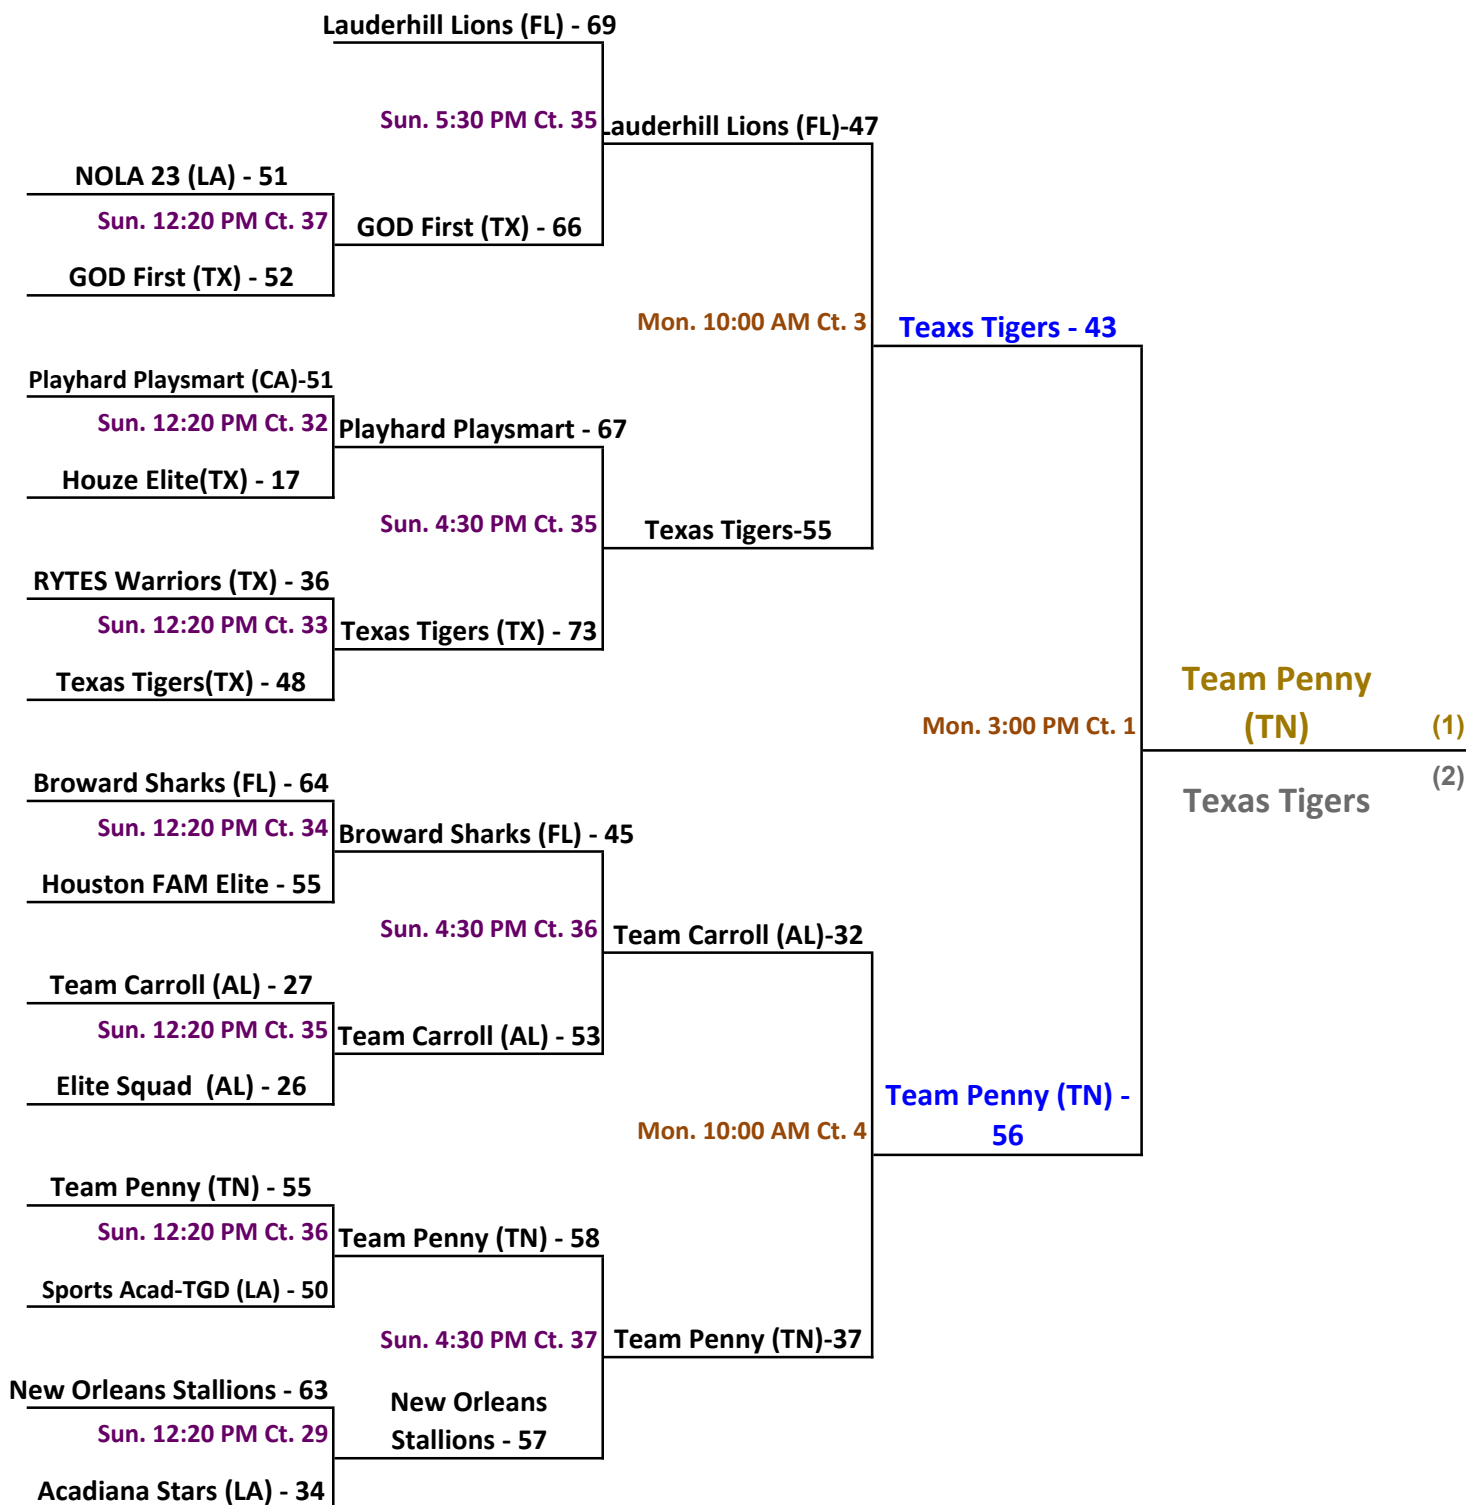

2016 Allstate Sugar Bowl Super 60 GOLD Bracket: 8th Grade Division