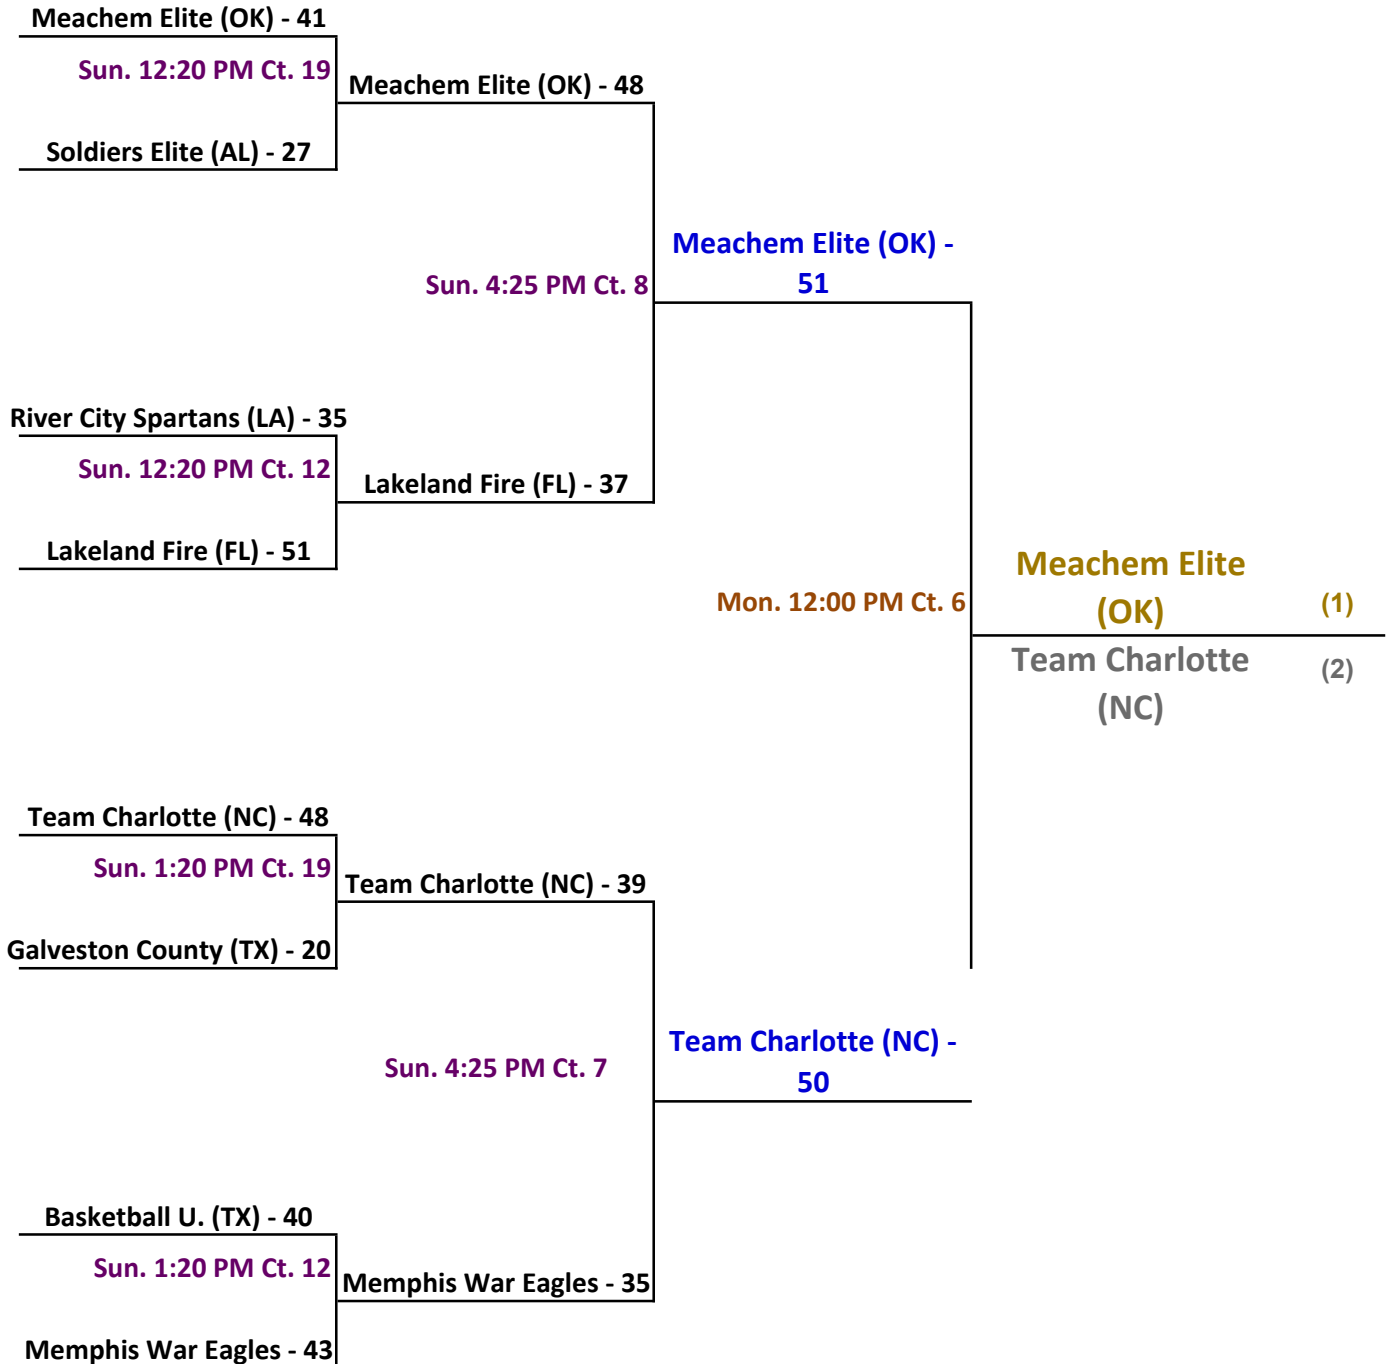

2016 Allstate Sugar Bowl Super 60 PURPLE Bracket: 6th Grade Division

Gym Sites: view all sites on website link above schedules