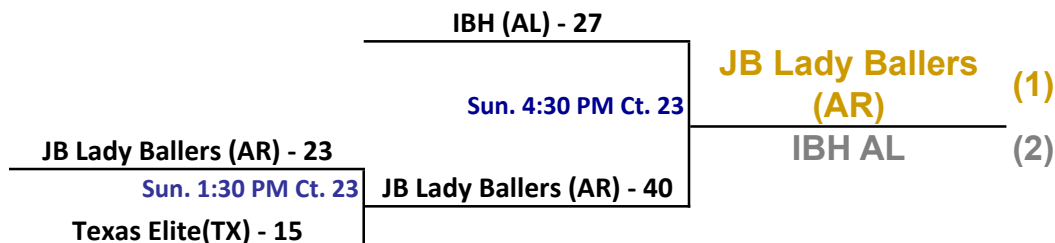

Players MUST be in FULL uniform to enter gym !

HOME TEAM is on left

2016 Allstate Sugar Bowl Super 60 GOLD Bracket: 8th Grade Girls Division

2016 Allstate Sugar Bowl Super 60 PURPLE Bracket: 8th Grade Girls Division