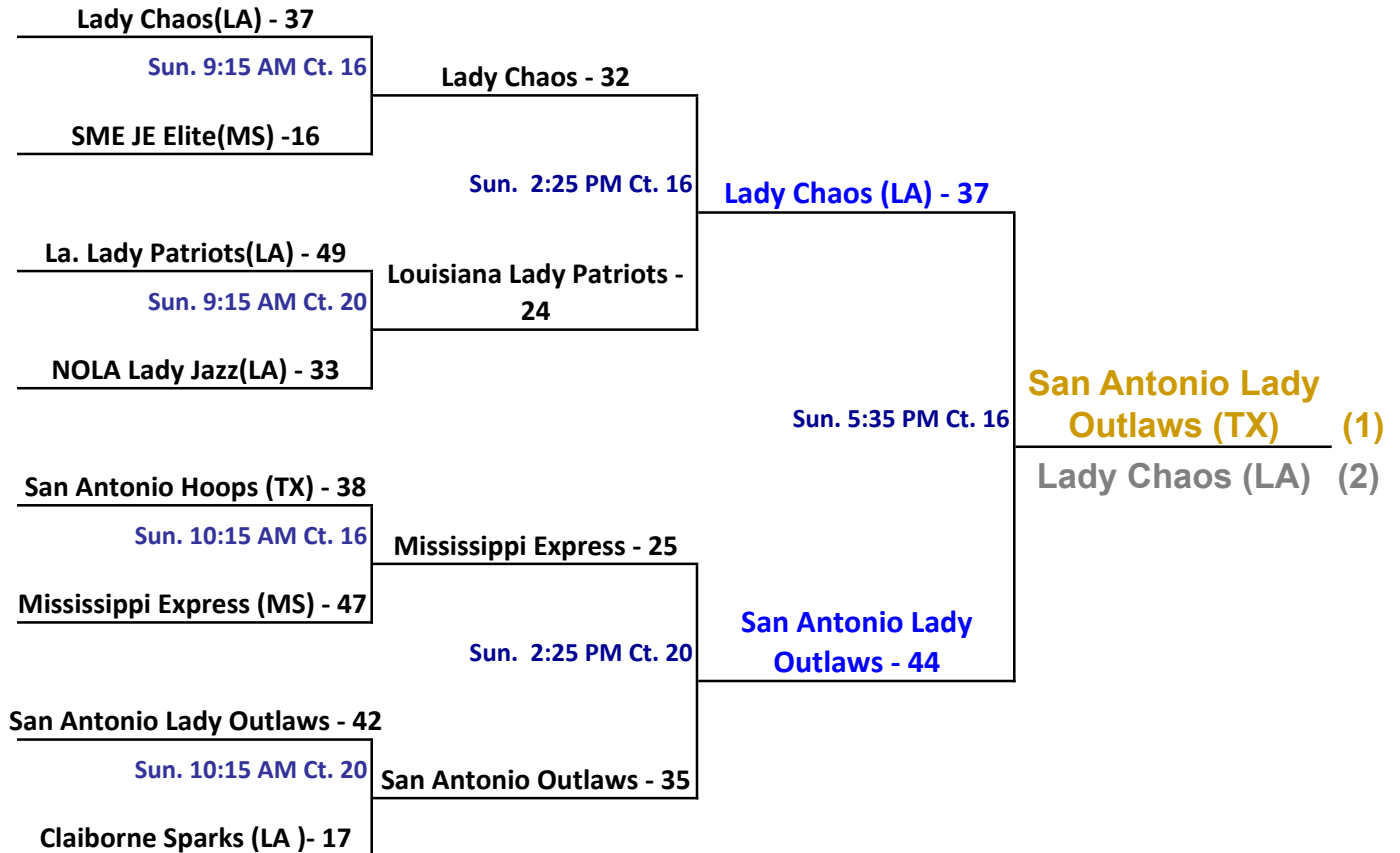

W		L		Pool C				W		L		Pool D					
1	1	C 1	SME JR Elite (MS)					2	0	2	D 1	Texas Elite (TX)					3
2	0	C 2	San Antonio Lady Outlaws (TX)					1	2	0	D 2	Louisiana Lady Patriots (LA)					1
0	2	C 3	Metro Hawks (FL)					WNA	1	1	D 3	Claiborne Sparks (LA)					2
Teams		Date	Time	Site	Results												
C 1 v C 3	Sat	5:30 PM	20	C 1	15	C 3	0	D 1 v D 3	Sat	5:30 PM	16	D 1	34	D 3	47		
C 2 v C 3	Sat	12:20 PM	23	C 2	45	C 3	25	D 2 v D 3	Sat	1:20 PM	20	D 2	59	D 3	42		
C 1 v C 2	Sat	10:15 AM	23	C 1	26	C 2	43	D 1 v D 2	Sat	10:15 AM	20	D 1	15	D 2	35		

Players MUST be in FULL uniform to enter gym !

HOME TEAM is on left

2016 Allstate Sugar Bowl Super 60 GOLD Bracket: 8th Grade Girls Division

2016 Allstate Sugar Bowl Super 60 PURPLE Bracket: 8th Grade Girls Division