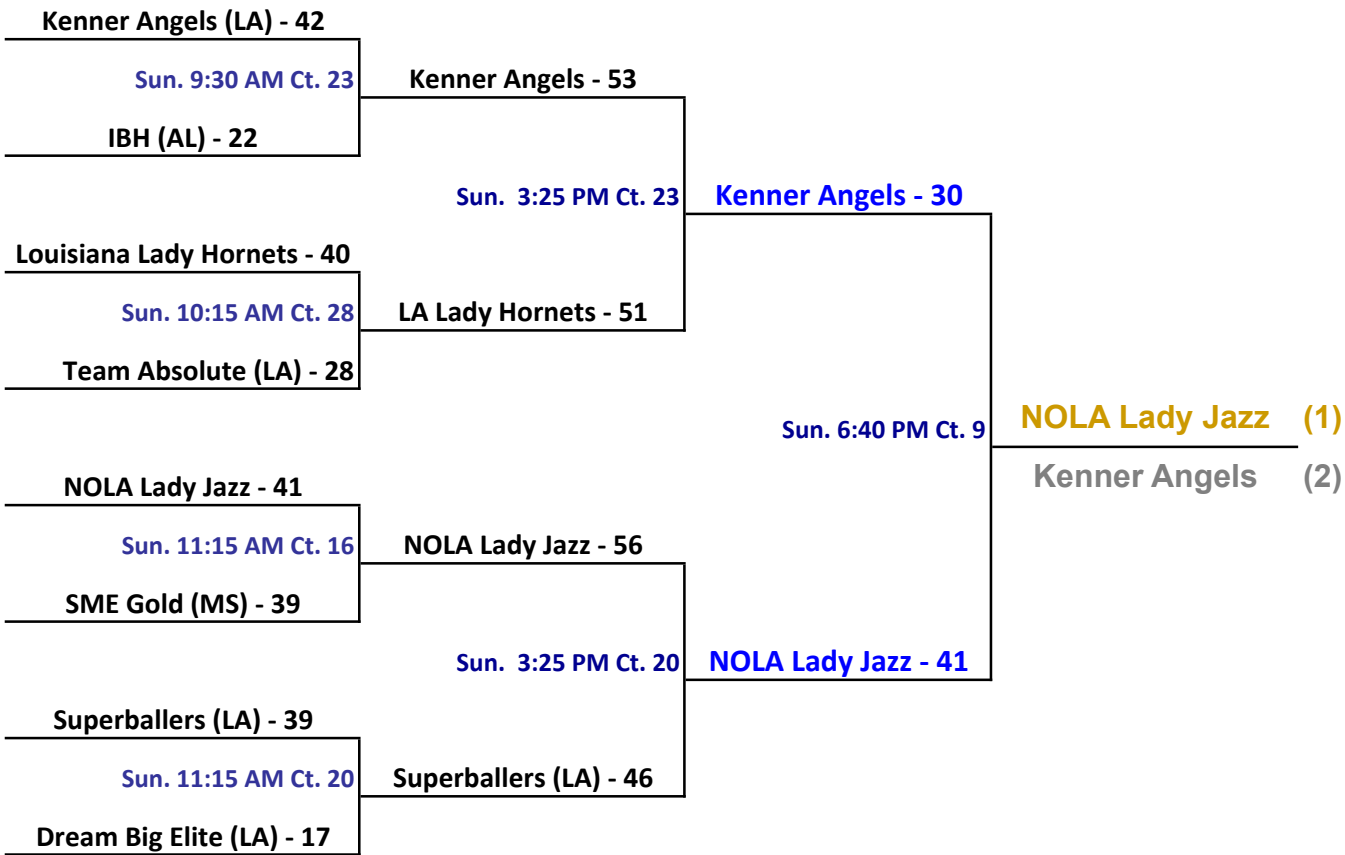

W		L		Pool D			
0	2	D 1	NAOE Bulldawgs (TX)				3
2	0	D 2	Louisiana Lady Hornet Select (LA)				1
1	1	D 3	Dream Big Elite (LA)				2
Teams	Date	Time	Site	Results			
D 1 v D 3	Sat	12:25 PM	1	D 1	36	D 3	37
D 2 v D 3	Sat	9:15 AM	25	D 2	50	D 3	26
D 1 v D 2	Sat	3:25 PM	20	D 1	52	D 2	61

Players MUST be in FULL uniform to enter gym !

HOME TEAM is on left

2016 Allstate Sugar Bowl Super 60 GOLD Bracket: 9th Grade Girls Division

2016 Allstate Sugar Bowl Super 60 PURPLE Bracket: 9th Grade Girls Division