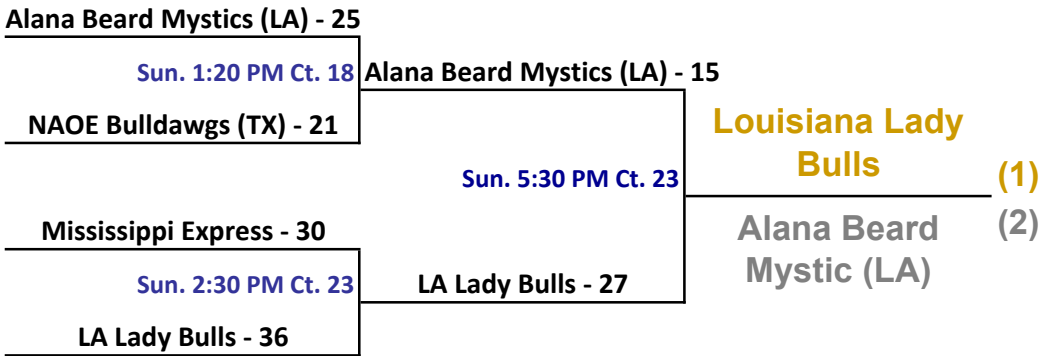

W		L		Pool D			
0	2	D 1	NAOE Bulldawgs (TX)				3
2	0	D 2	Louisiana Lady Hornet Select (LA)				1
1	1	D 3	Dream Big Elite (LA)				2
Teams	Date	Time	Site	Results			
D 1 v D 3	Sat	12:25 PM	1	D 1	36	D 3	37
D 2 v D 3	Sat	9:15 AM	25	D 2	50	D 3	26
D 1 v D 2	Sat	3:25 PM	20	D 1	52	D 2	61

Players MUST be in FULL uniform to enter gym !

HOME TEAM is on left

2016 Allstate Sugar Bowl Super 60 GOLD Bracket: 9th Grade Girls Division

2016 Allstate Sugar Bowl Super 60 PURPLE Bracket: 9th Grade Girls Division