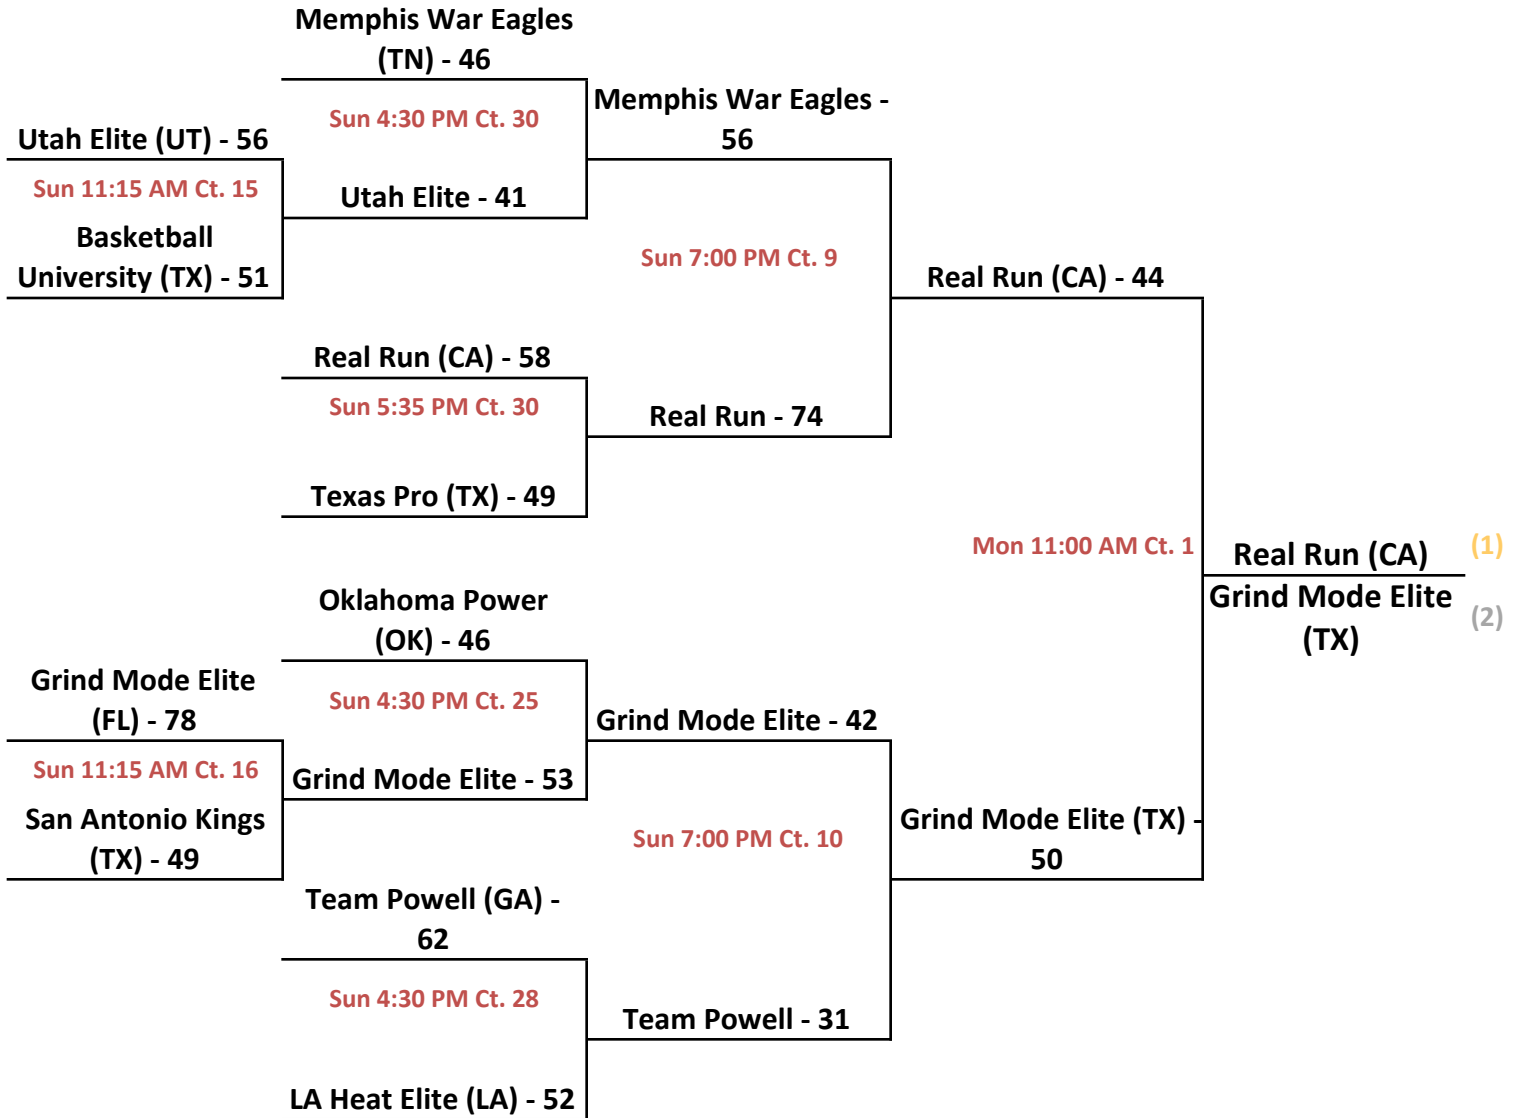

2017 Allstate Sugar Bowl Super 60 GOLD Bracket: 7th Grade Boys Division

Gym Sites: View all sites on www.super60basketball.com.