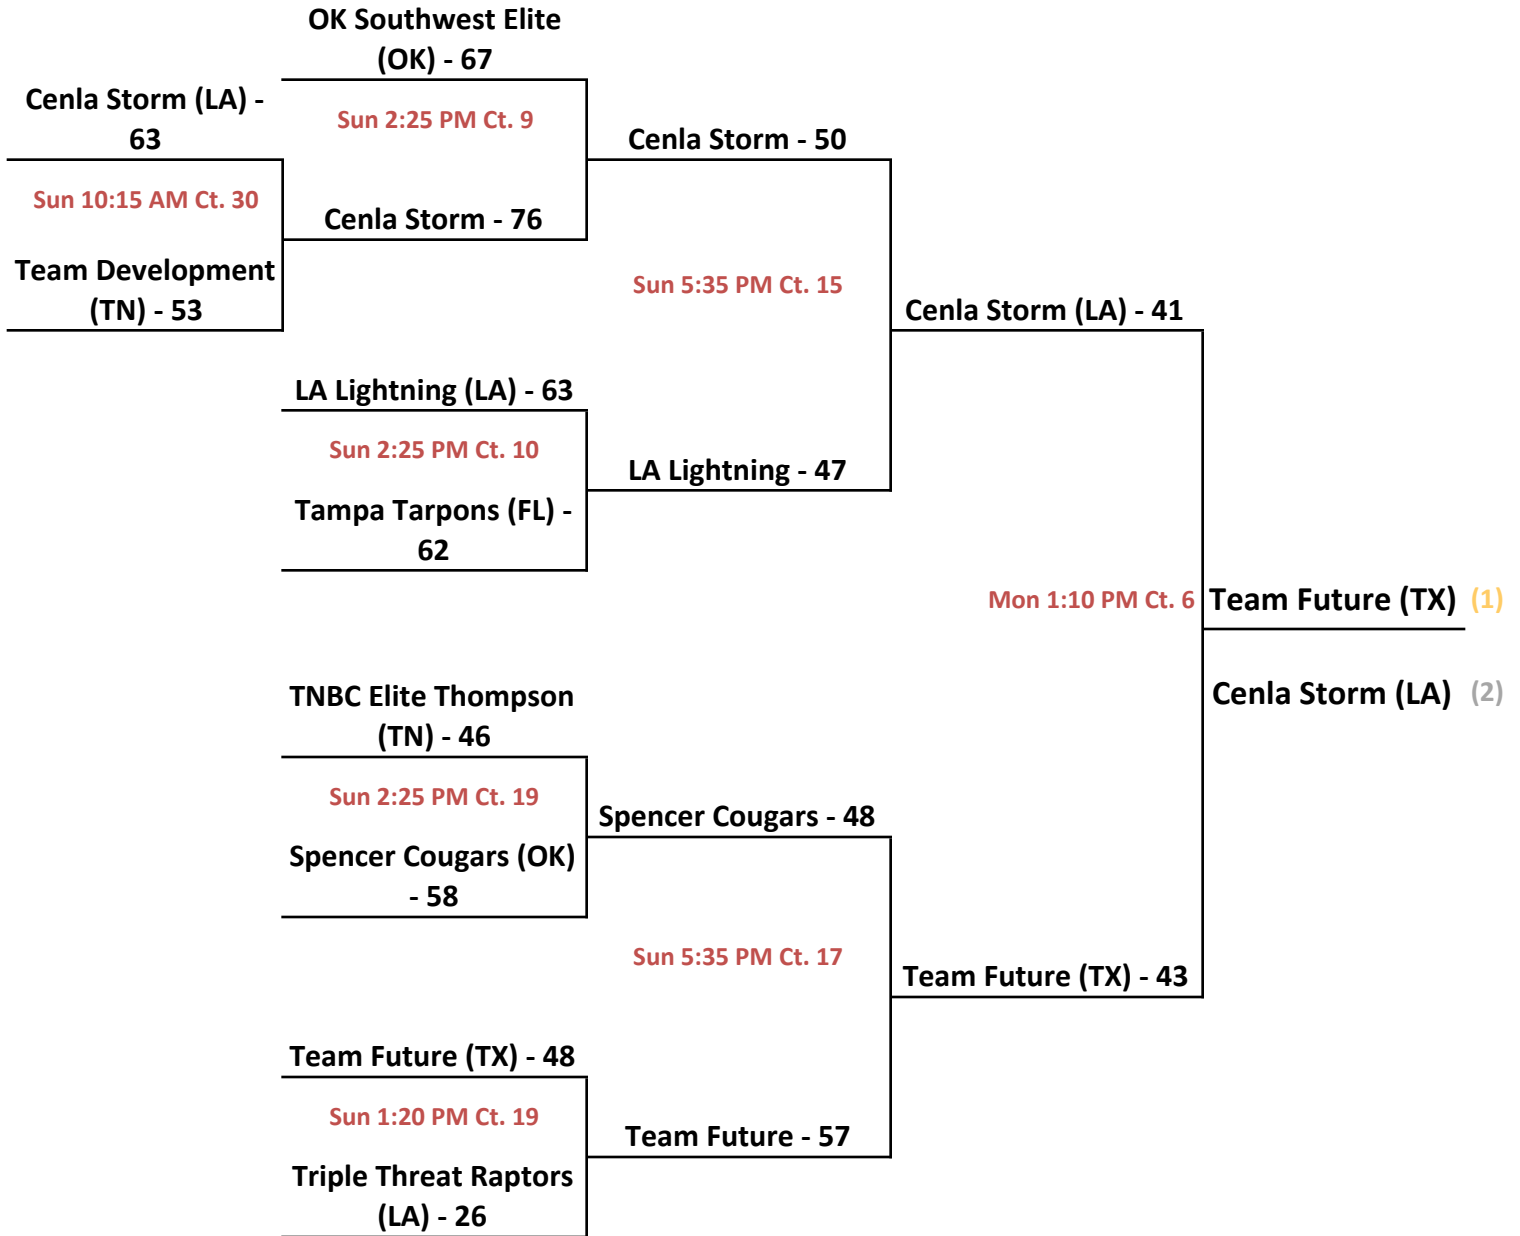

2017 Allstate Sugar Bowl Super 60

GOLD Bracket: 15u/9th Grade Boys Division