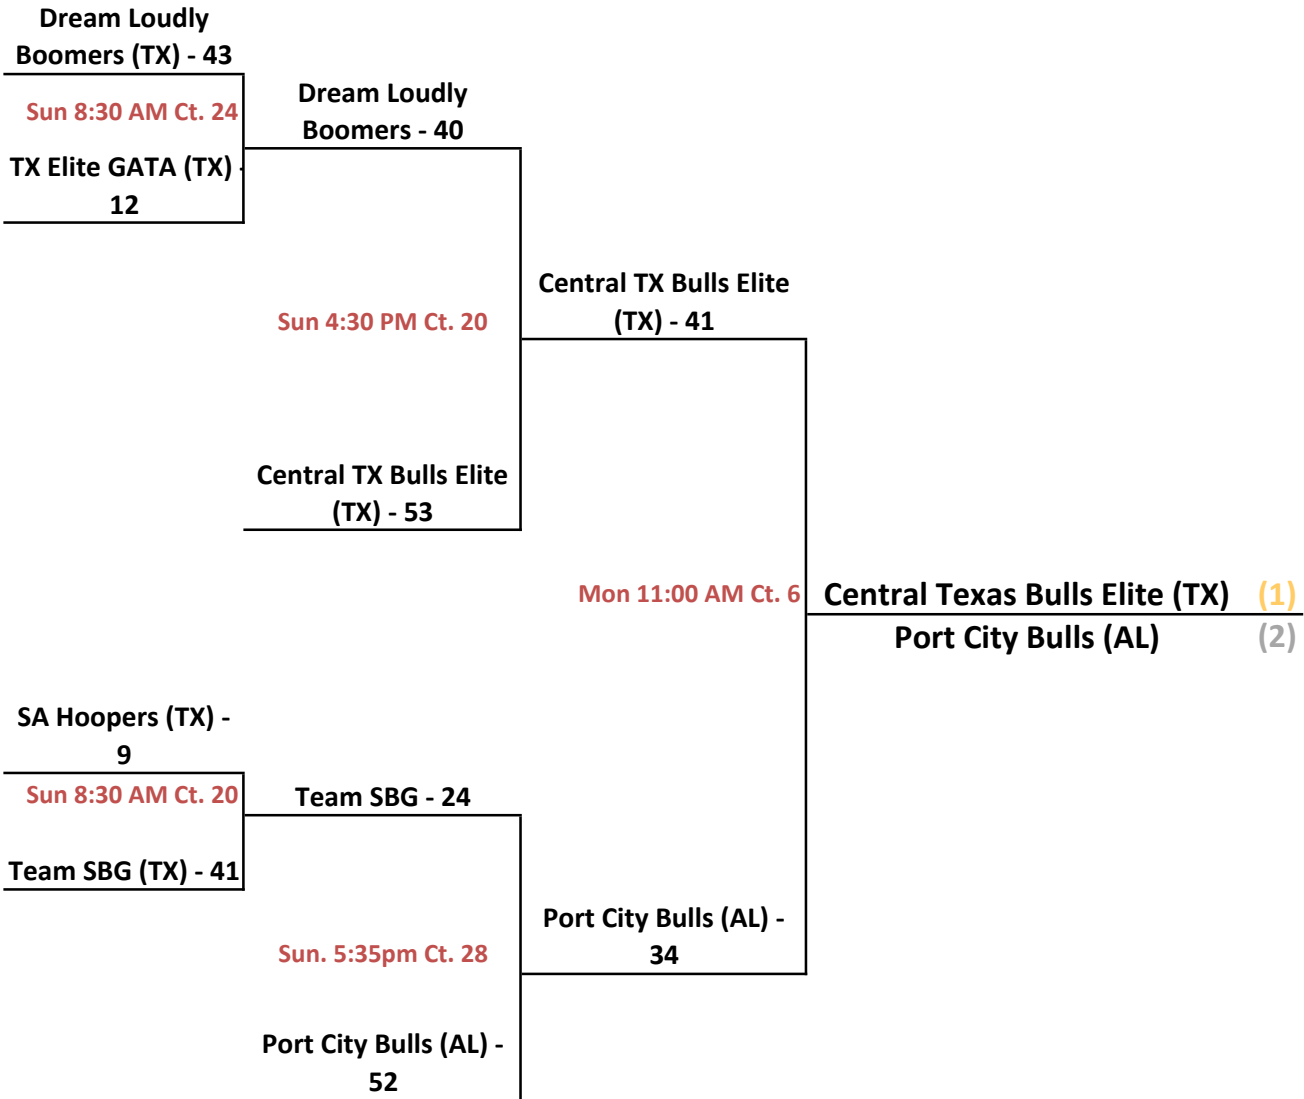

Players MUST be in FULL uniform to enter gym !

HOME TEAM is listed on left

2017 Allstate Sugar Bowl Super 60

GOLD Bracket: 6th Grade Boys Division

2017 Allstate Sugar Bowl Super 60

PURPLE Bracket: 6th Grade Boys Division