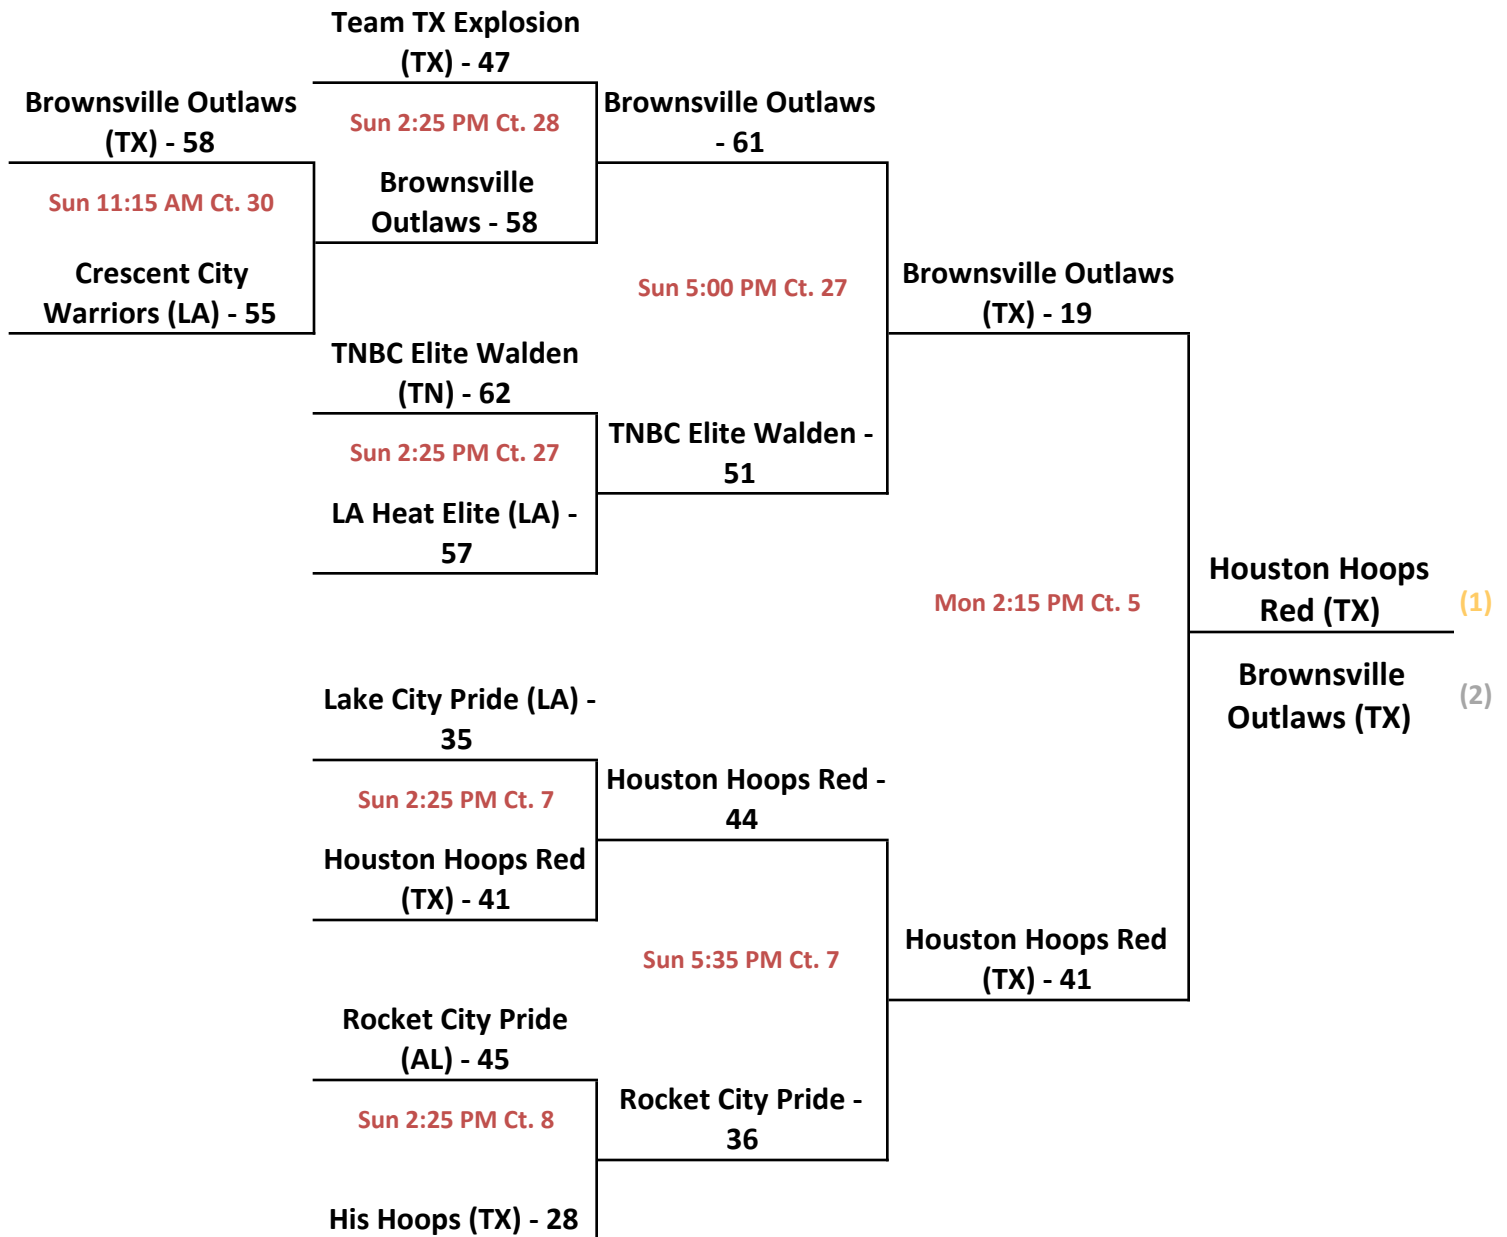

2017 Allstate Sugar Bowl Super 60

PURPLE Bracket: 15u/9th Grade Boys Division