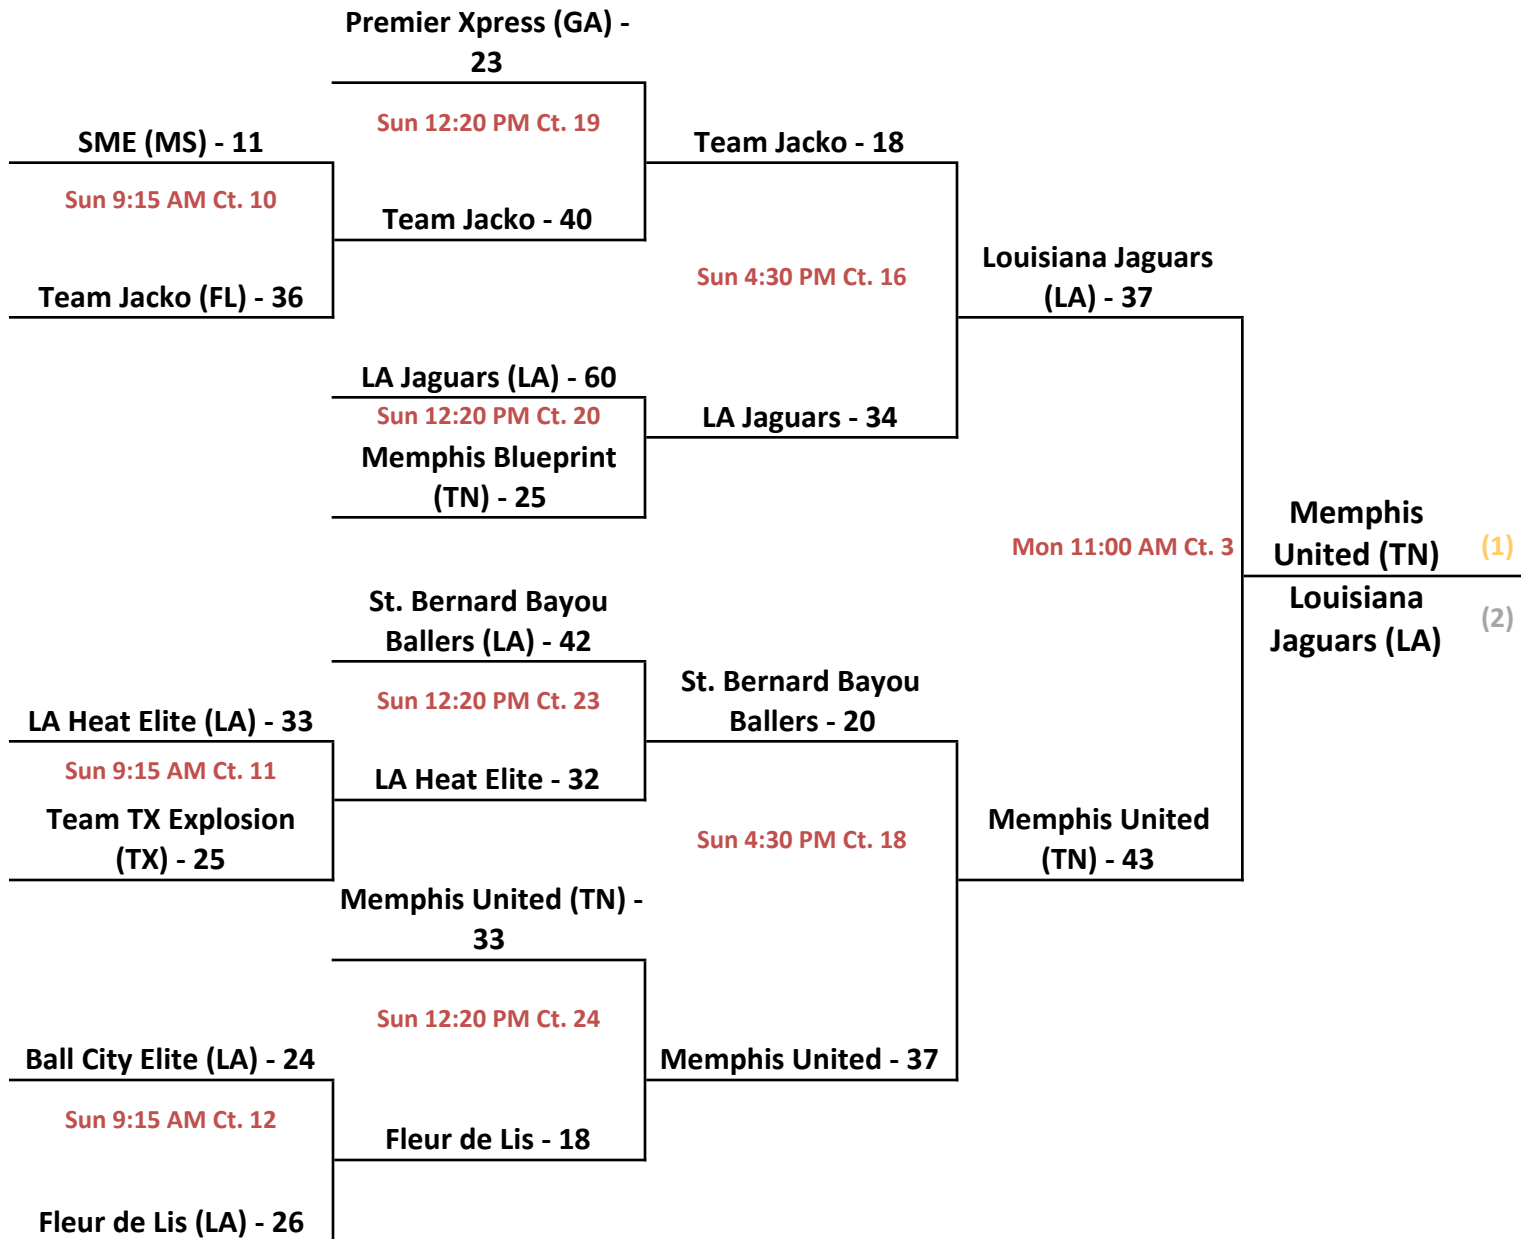

2017 Allstate Sugar Bowl Super 60 GREEN Bracket: 11 & under Boys Division

Gym Sites: View all sites on www.super60basketball.com.