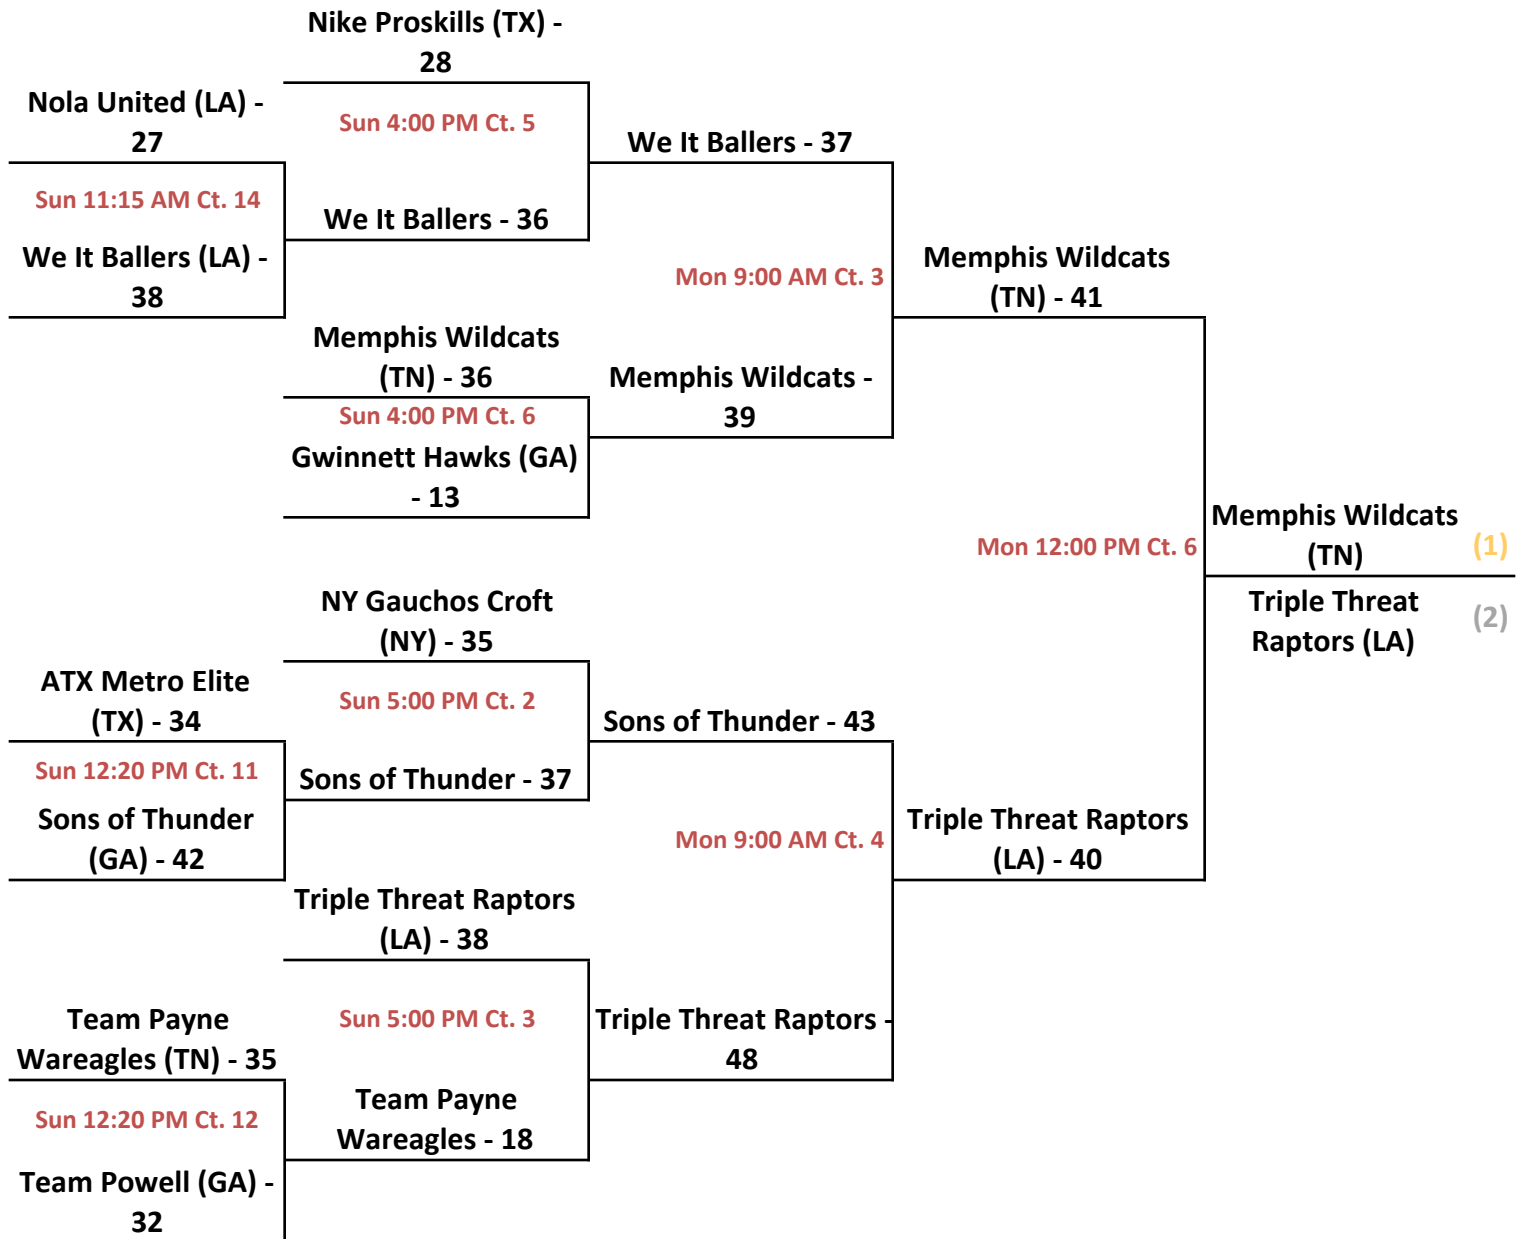

2017 Allstate Sugar Bowl Super 60

GOLD Bracket: 11 & under Boys Division

Gym Sites: View all sites on www.super60basketball.com.