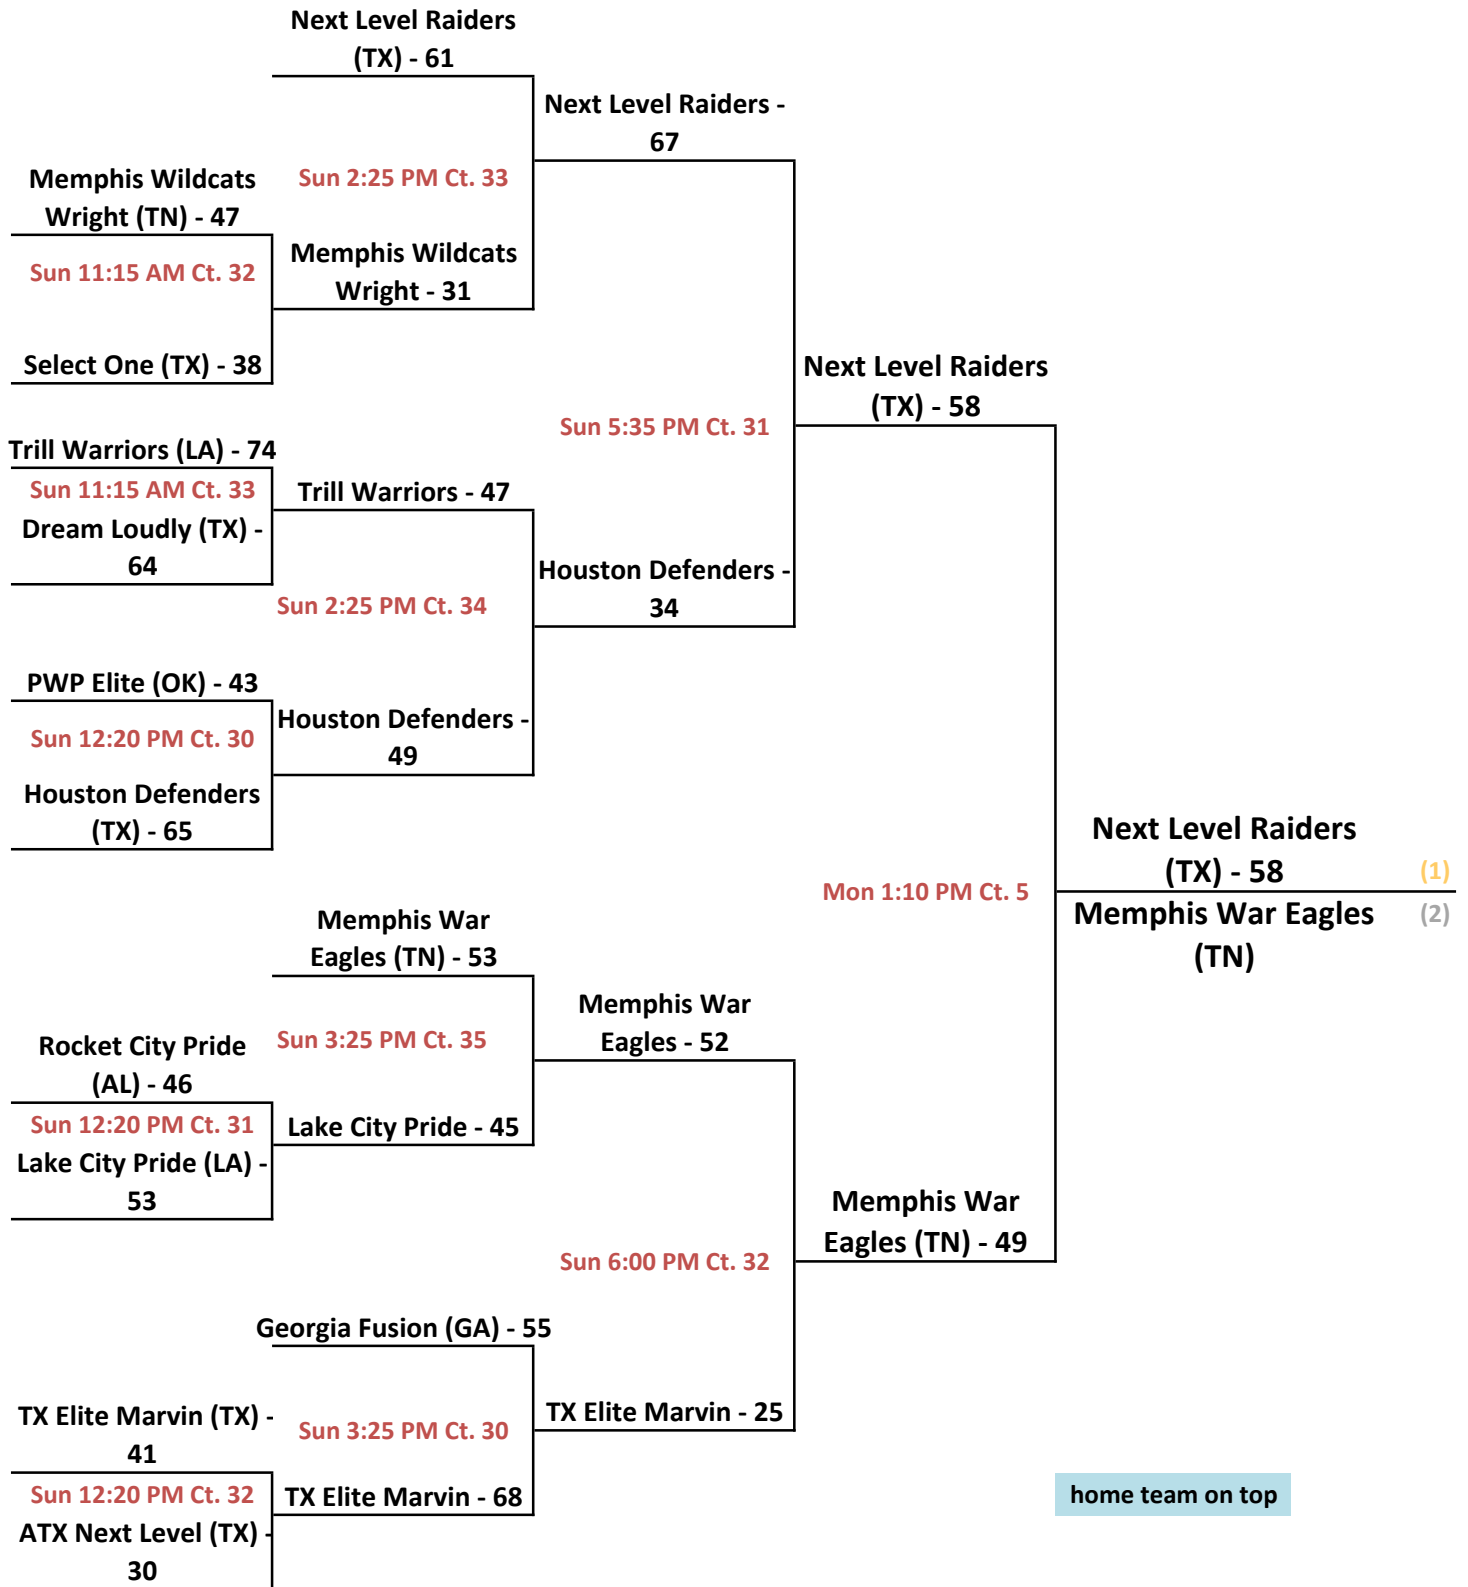

brackets on next pages

2017 Allstate Sugar Bowl Super 60

GOLD Bracket: 8th Grade Boys Division

home team on top

2017 Allstate Sugar Bowl Super 60

PURPLE Bracket: 8th Grade Boys Division

15u/ 9th Grade Boys 2017 Allstate Sugar Bowl Super 60