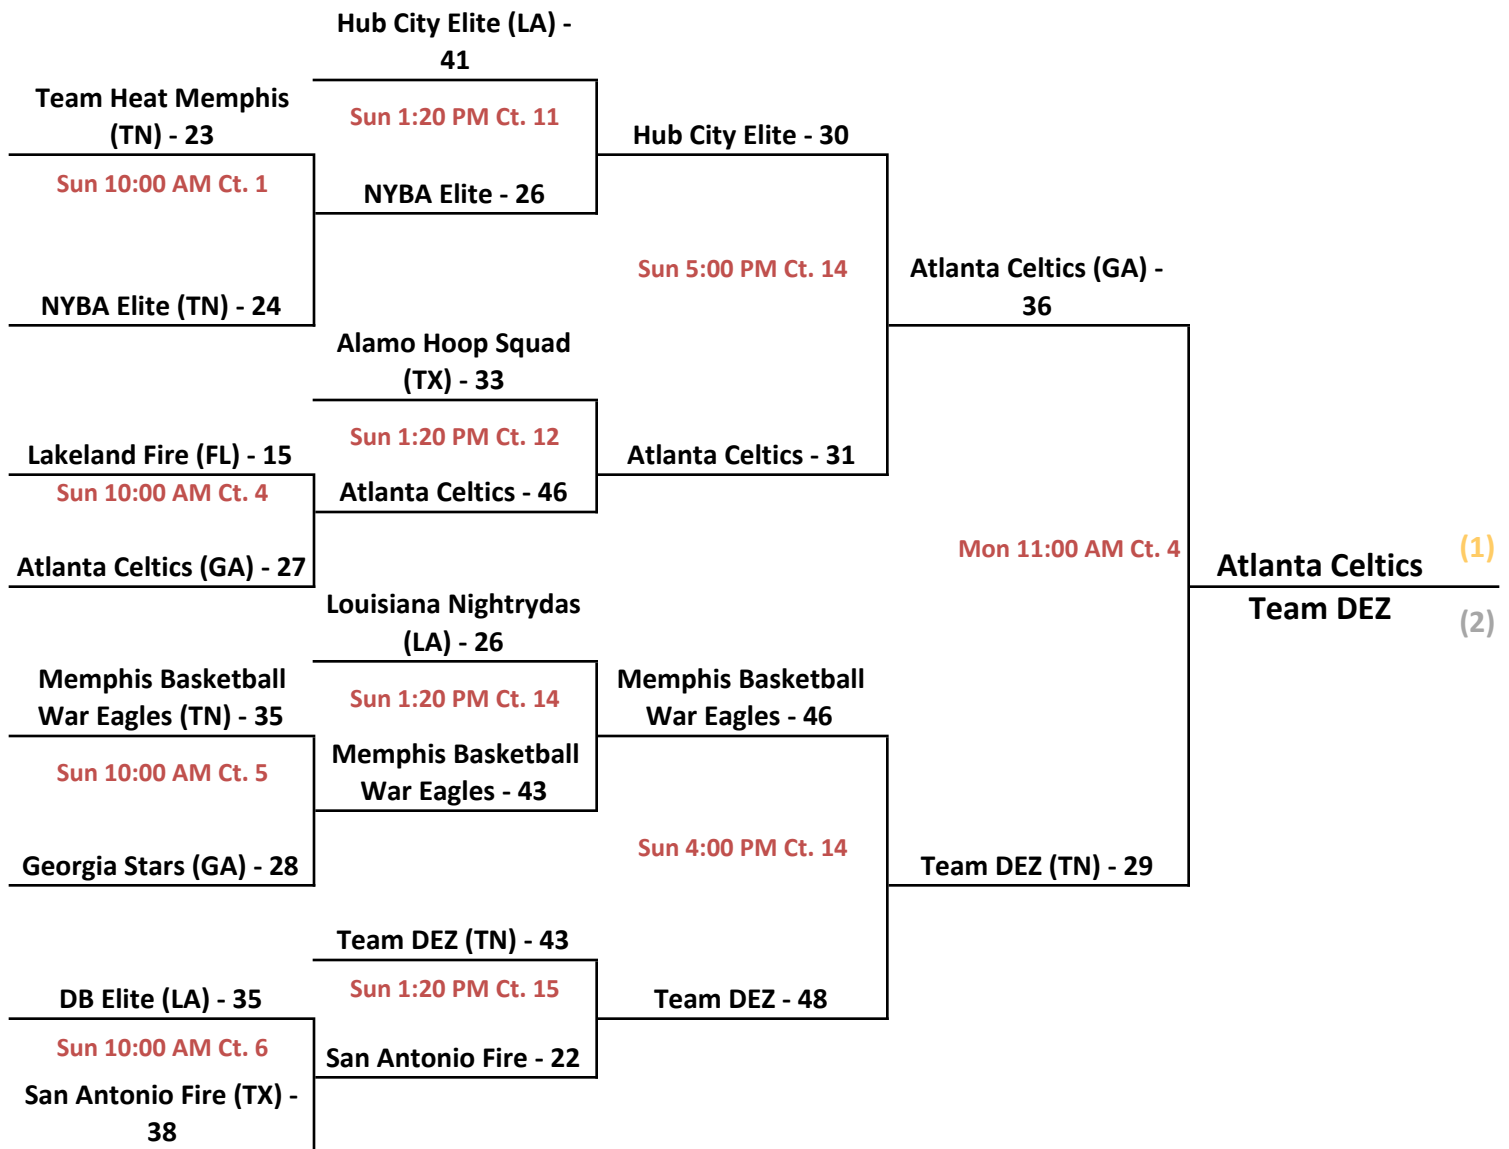

2017 Allstate Sugar Bowl Super 60 PURPLE Bracket: 10 & under Boys Division

Gym Sites: View all sites on www.super60basketball.com.