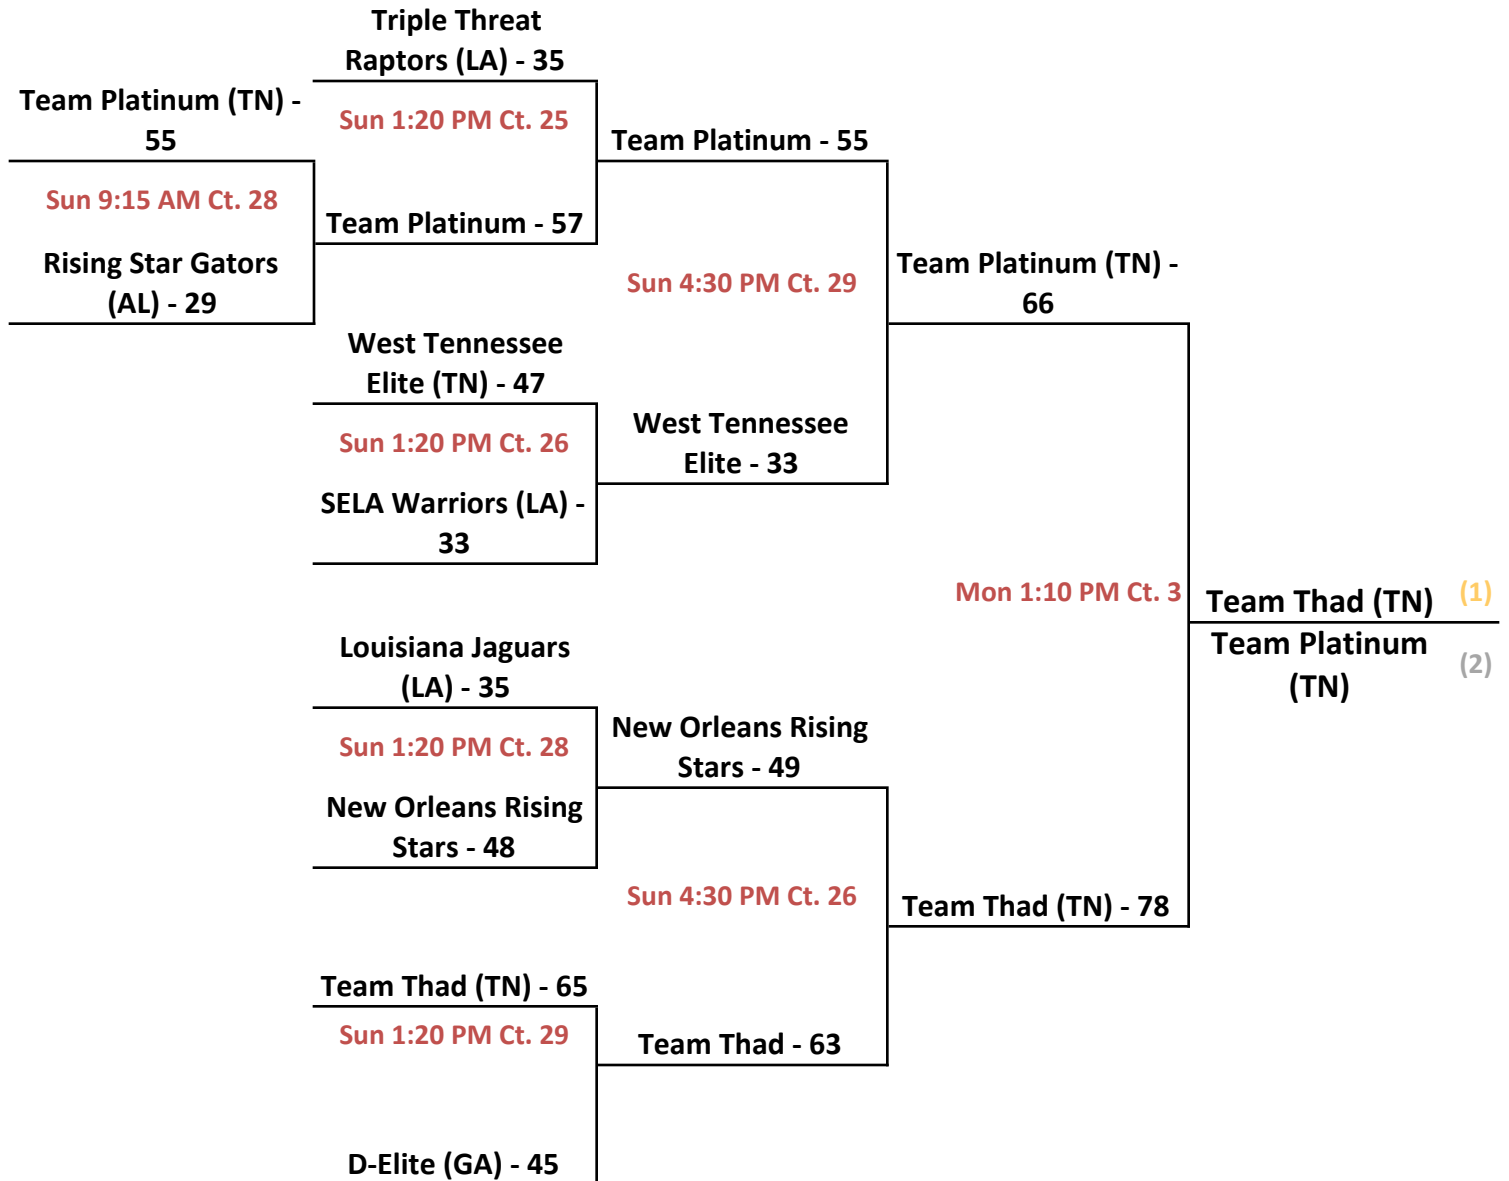

Gym Sites: View all sites on www.super60basketball.com.

2017 Allstate Sugar Bowl Super 60 PURPLE Bracket: 13 & under Boys Division

Gym Sites: View all sites on www.super60basketball.com.

2017 Allstate Sugar Bowl Super 60 GREEN Bracket: 13 & under Boys Division