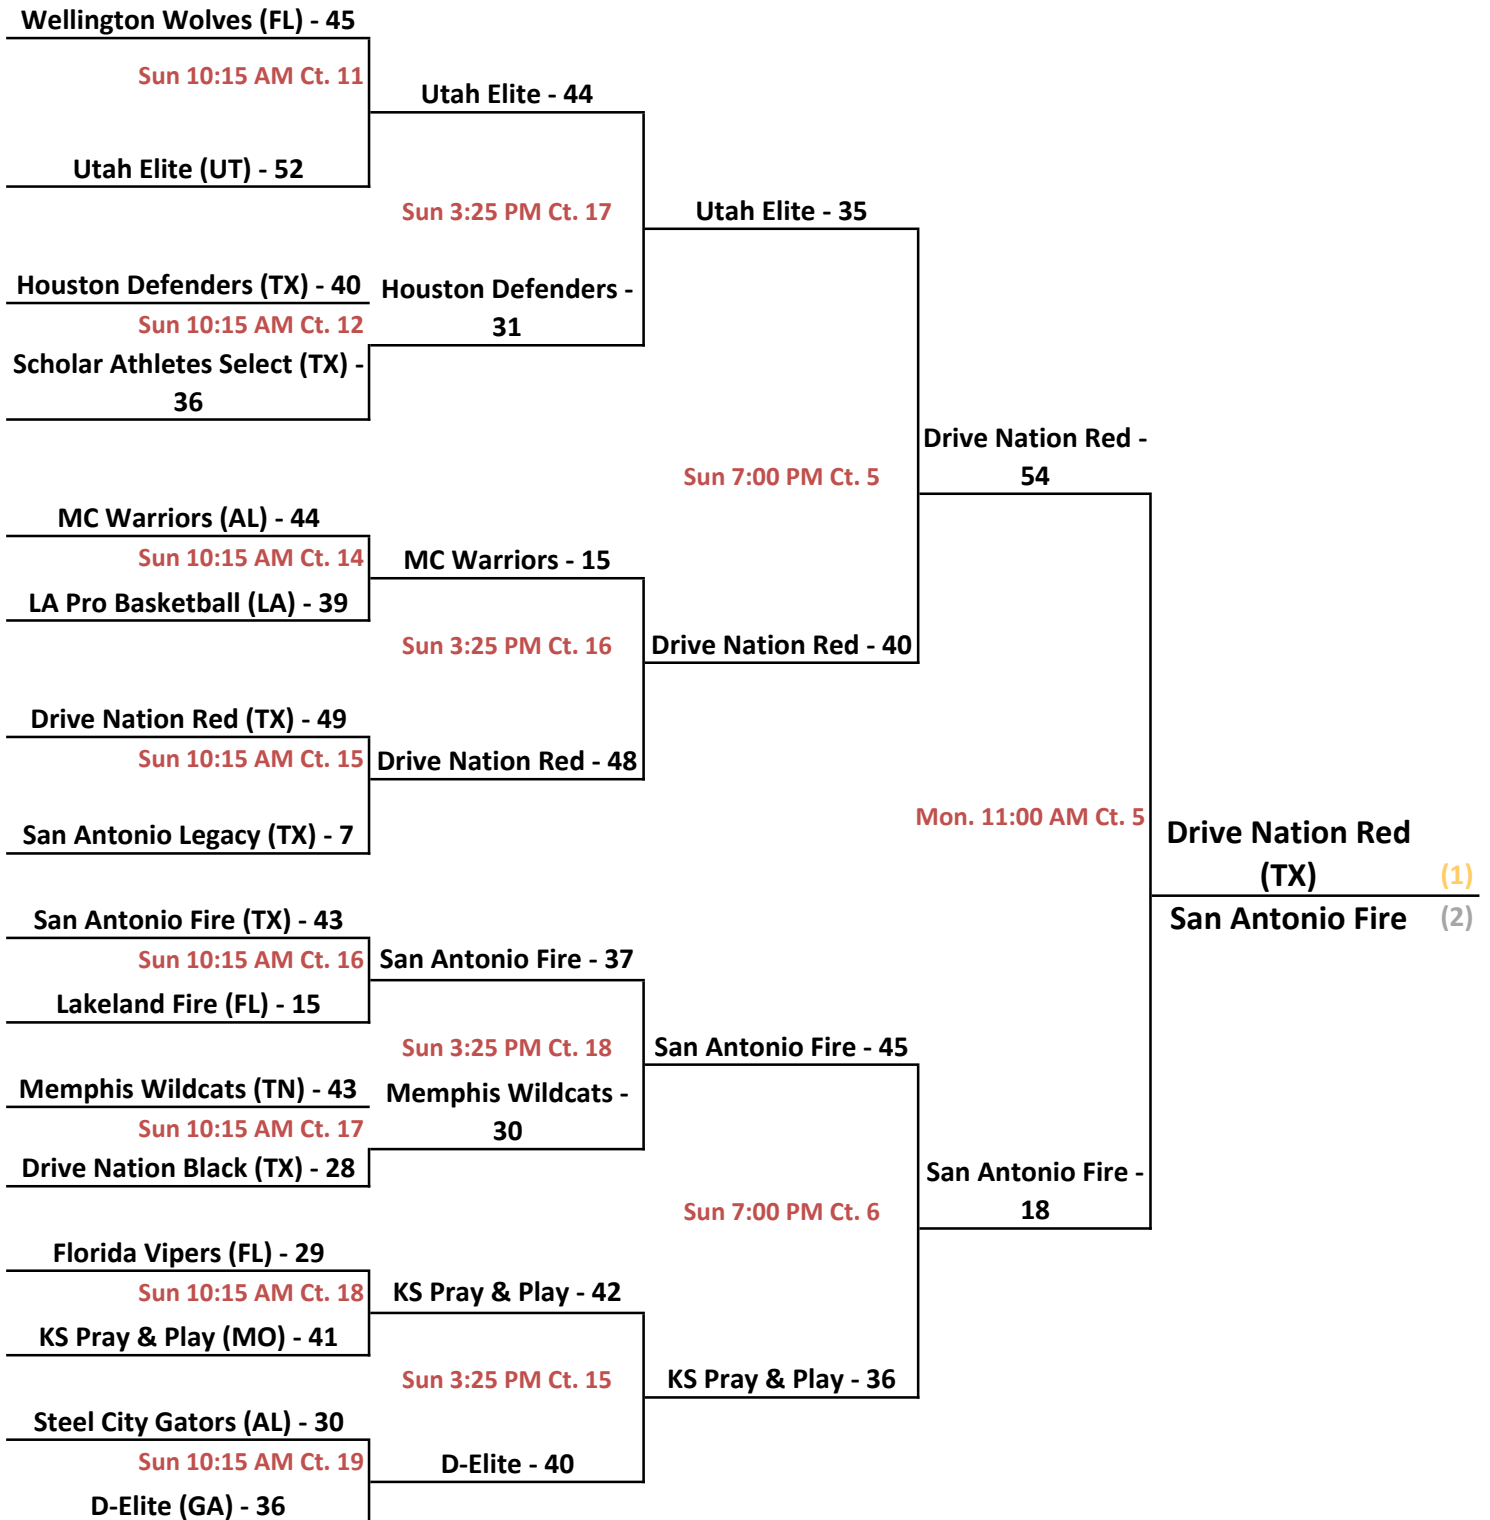

Players MUST be in FULL uniform to enter gym !

HOME TEAM is listed on left

2017 Allstate Sugar Bowl Super 60

GOLD Bracket: 6th Grade Boys Division

2017 Allstate Sugar Bowl Super 60

PURPLE Bracket: 6th Grade Boys Division