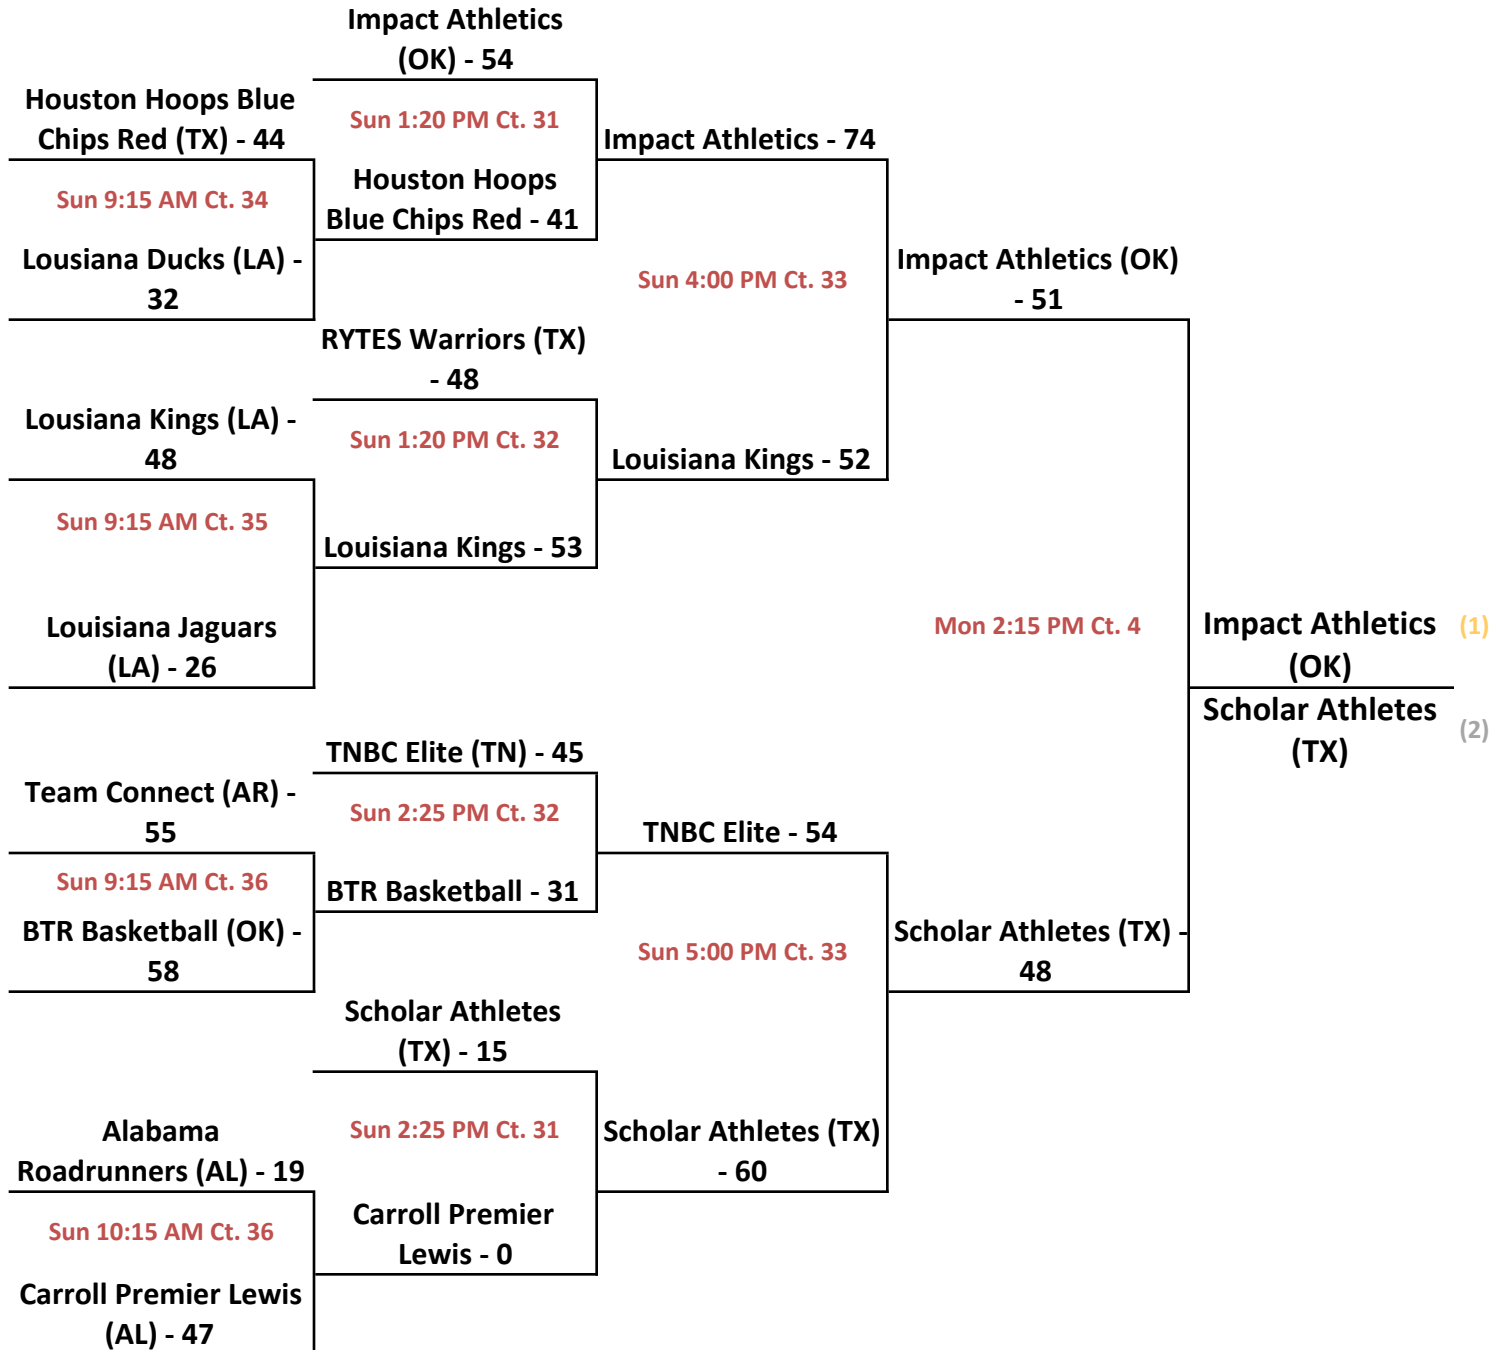

HOME TEAM is listed on left

Please read ALL playing rules above schedules on p. 1

2017 Allstate Sugar Bowl Super 60

GOLD Bracket: 14 & under Boys Division

2017 Allstate Sugar Bowl Super 60

PURPLE Bracket: 14 & under Boys Division