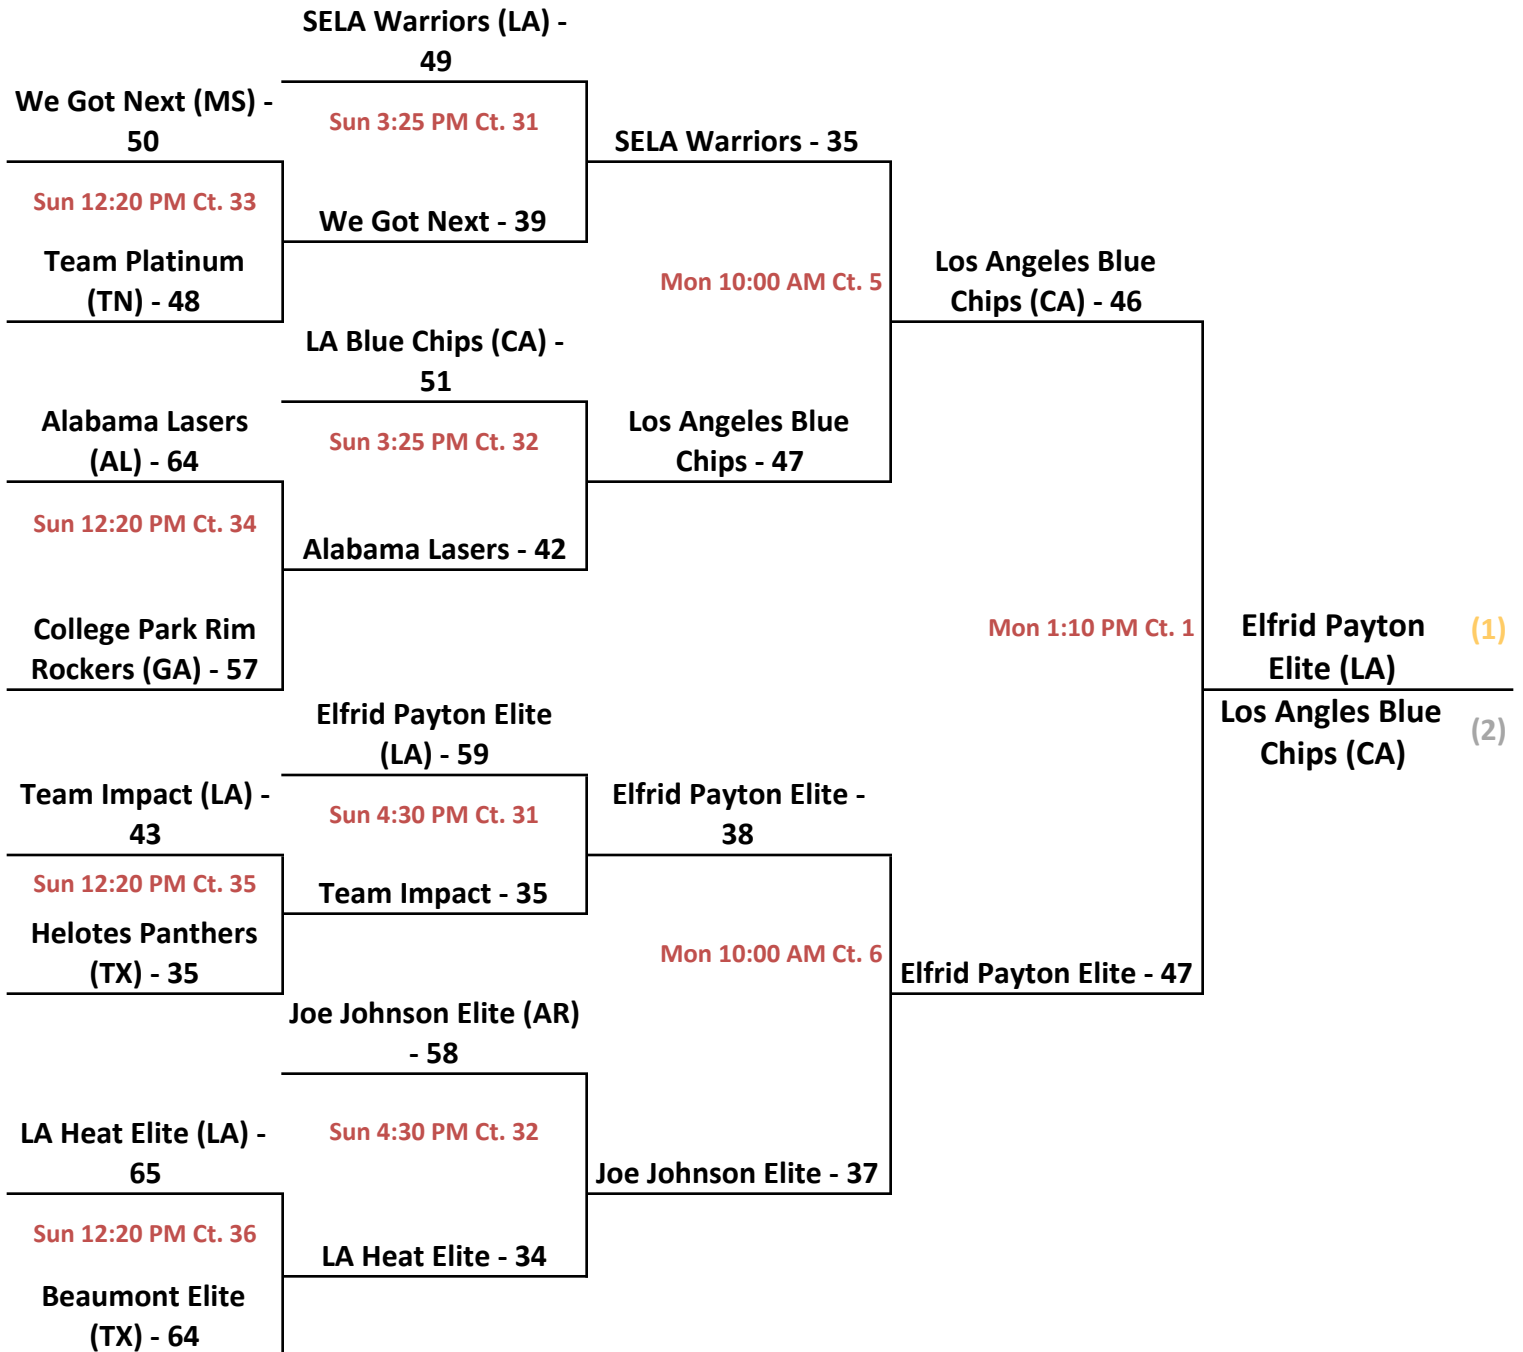

HOME TEAM is listed on left

Please read ALL playing rules above schedules on p. 1

2017 Allstate Sugar Bowl Super 60

GOLD Bracket: 14 & under Boys Division

2017 Allstate Sugar Bowl Super 60

PURPLE Bracket: 14 & under Boys Division