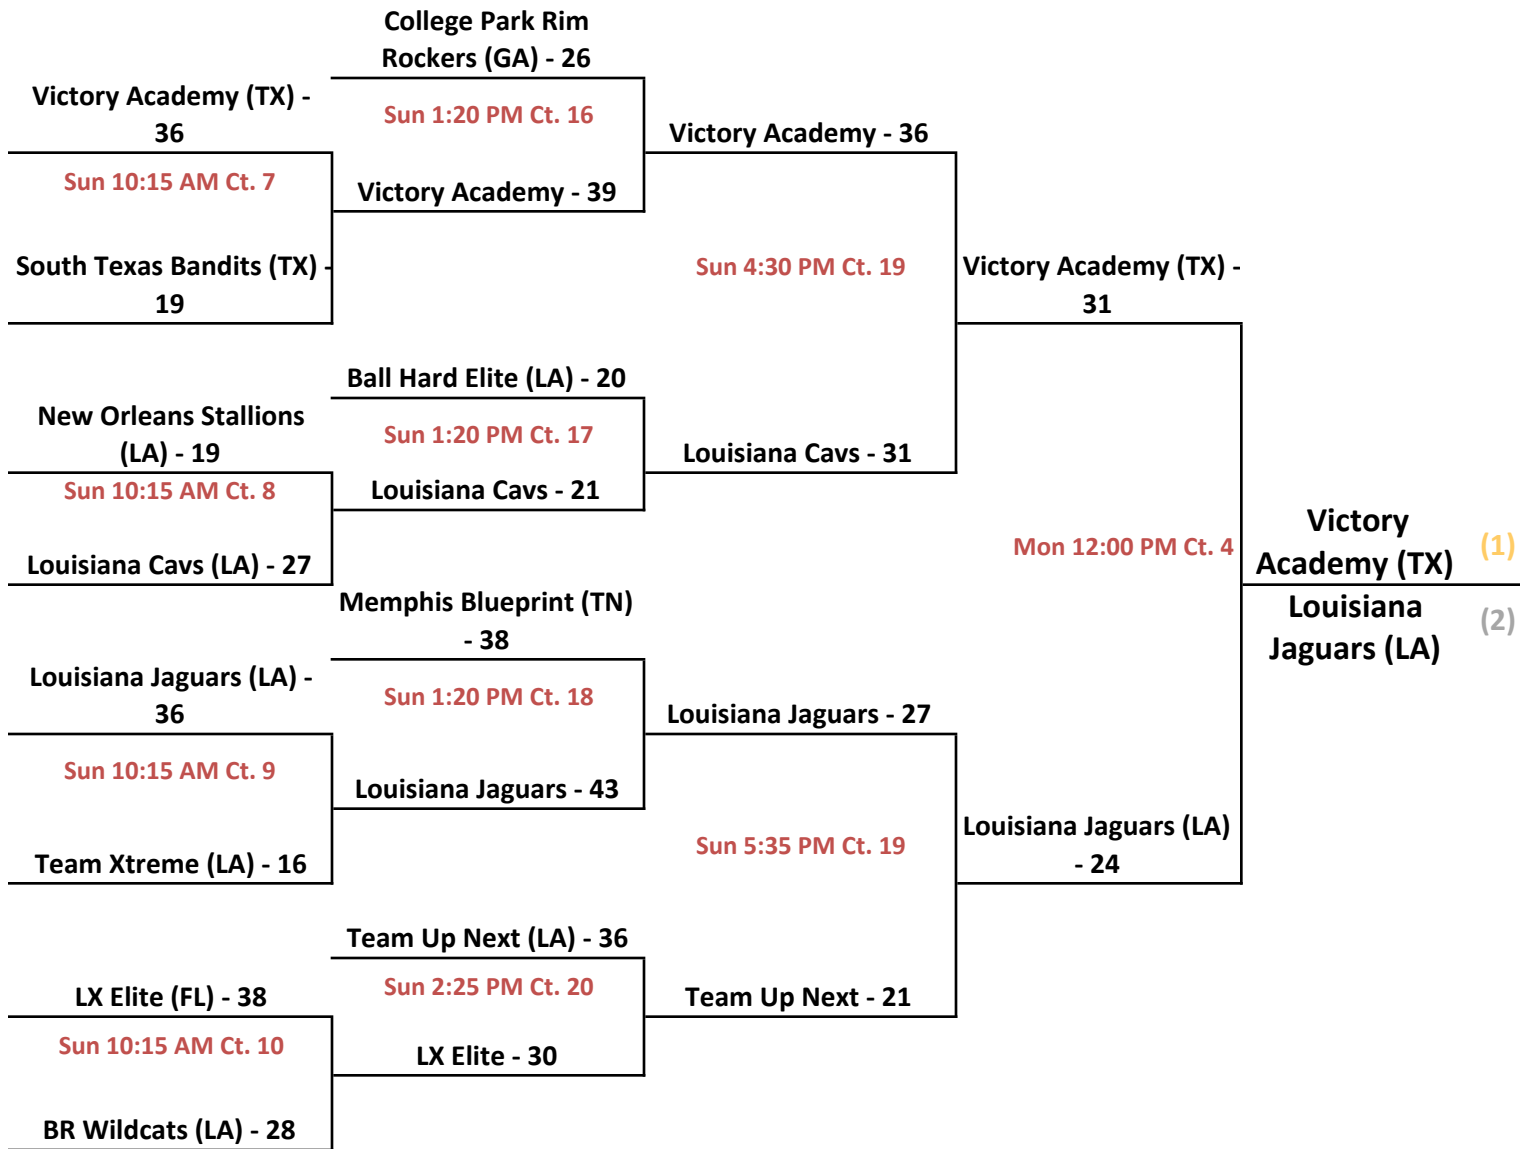

HOME TEAM is listed on left

Please read ALL playing rules above schedules on p. 1

2017 Allstate Sugar Bowl Super 60 GOLD Bracket: 10 & under Boys Division

Gym Sites: View all sites on www.super60basketball.com.

2017 Allstate Sugar Bowl Super 60 PURPLE Bracket: 10 & under Boys Division

Gym Sites: View all sites on www.super60basketball.com.

2017 Allstate Sugar Bowl Super 60 GREEN Bracket: 10 & under Boys Division