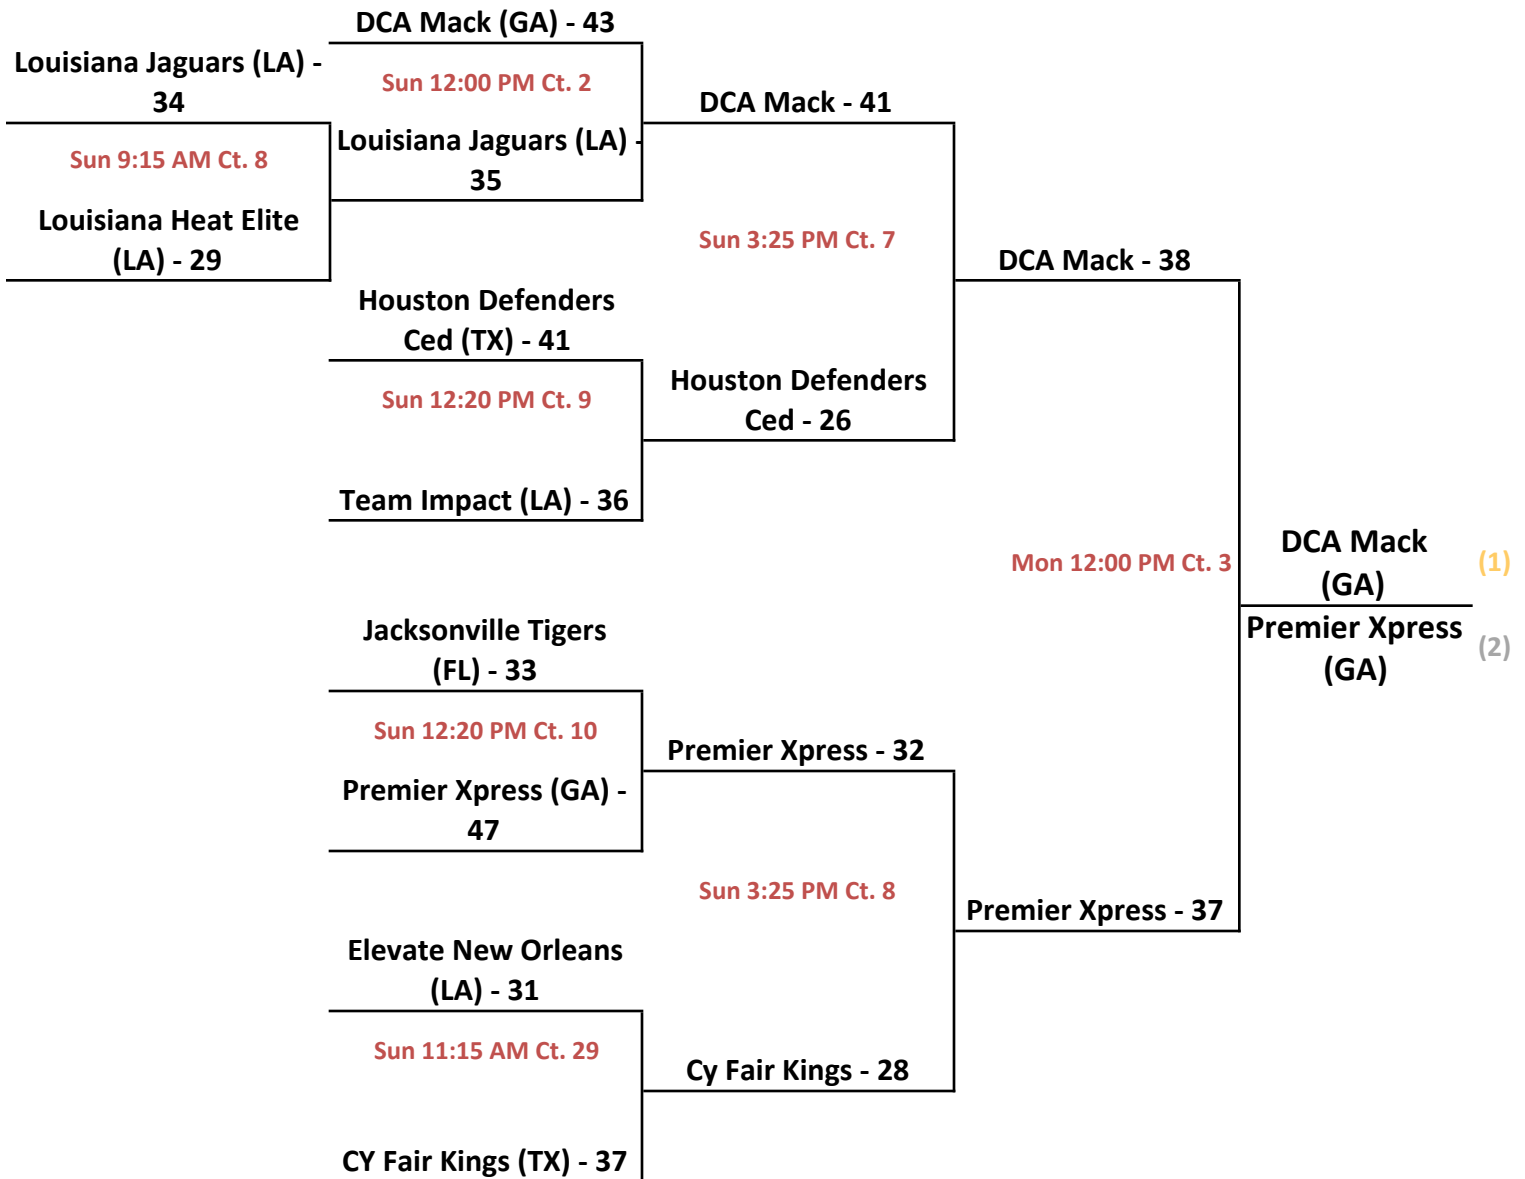

2017 Allstate Sugar Bowl Super 60 GREEN Bracket: 12 & under Boys Division

Gym Sites: View all sites on www.super60basketball.com.