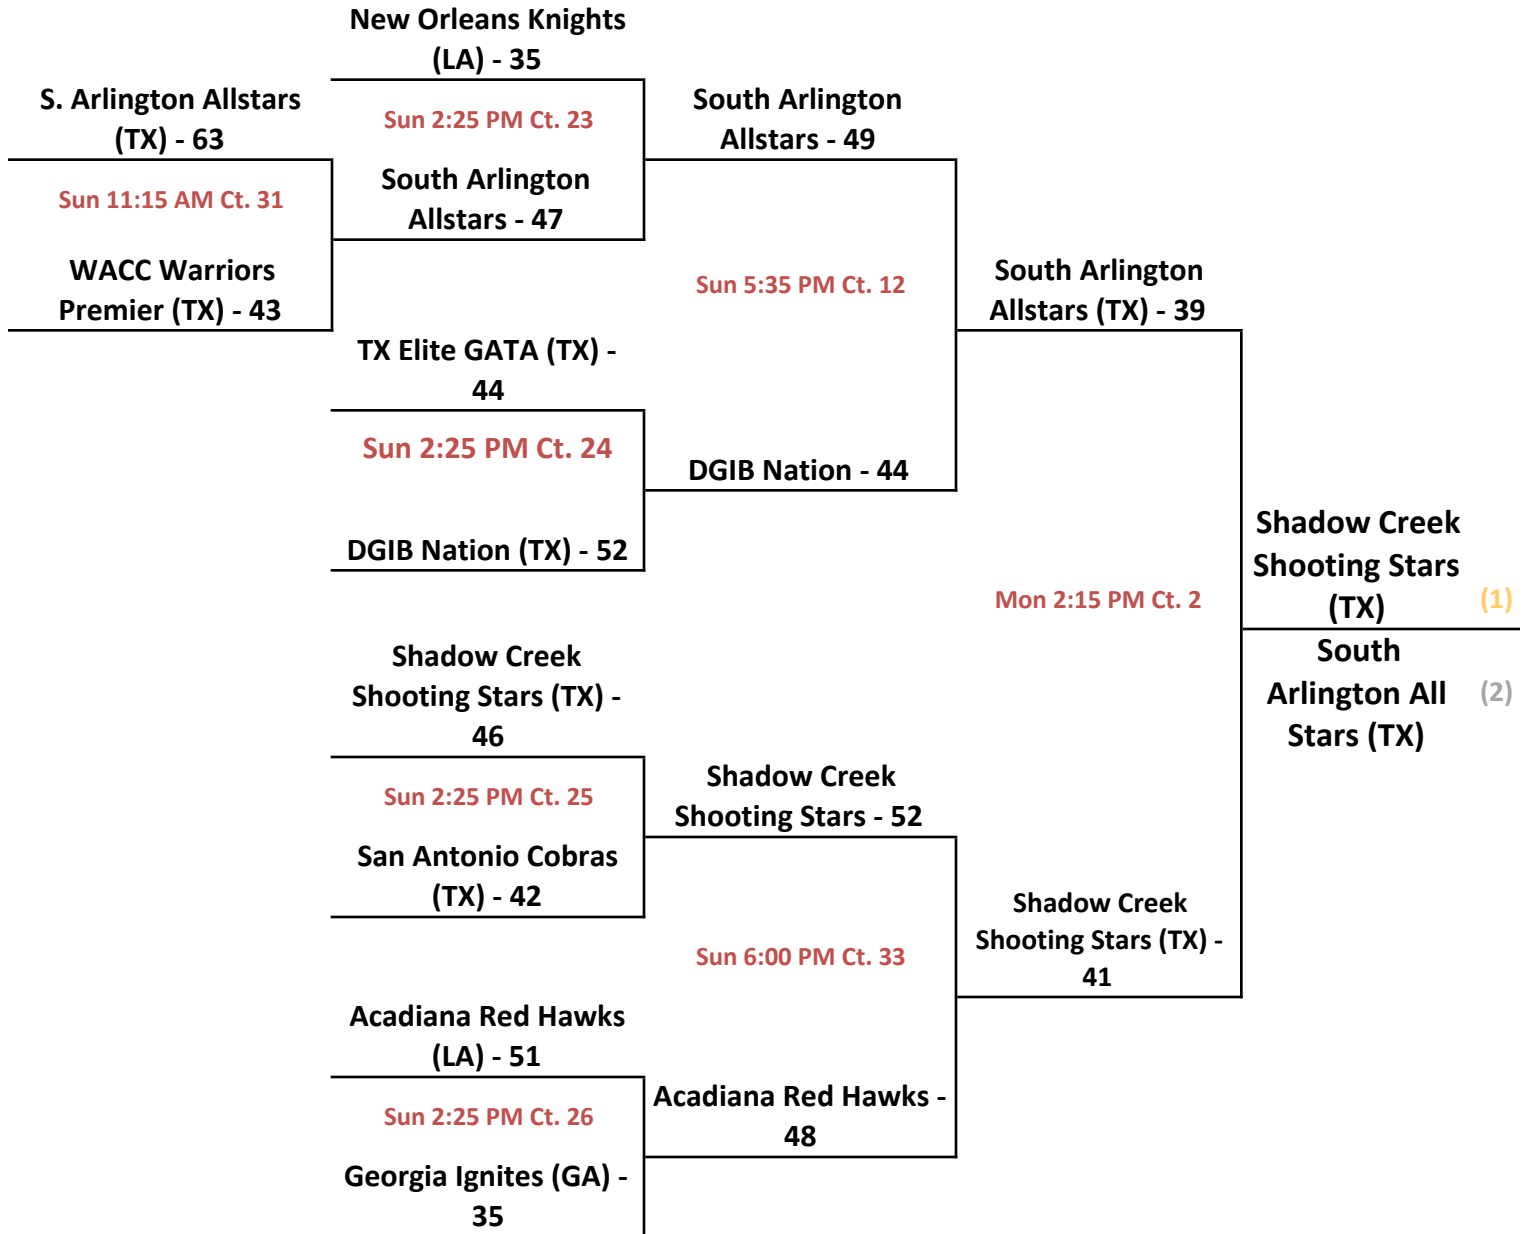

2017 Allstate Sugar Bowl Super 60

GREEN Bracket: 15u/9th Grade Boys Division

Gym Sites: View all sites on www.super60basketball.com.