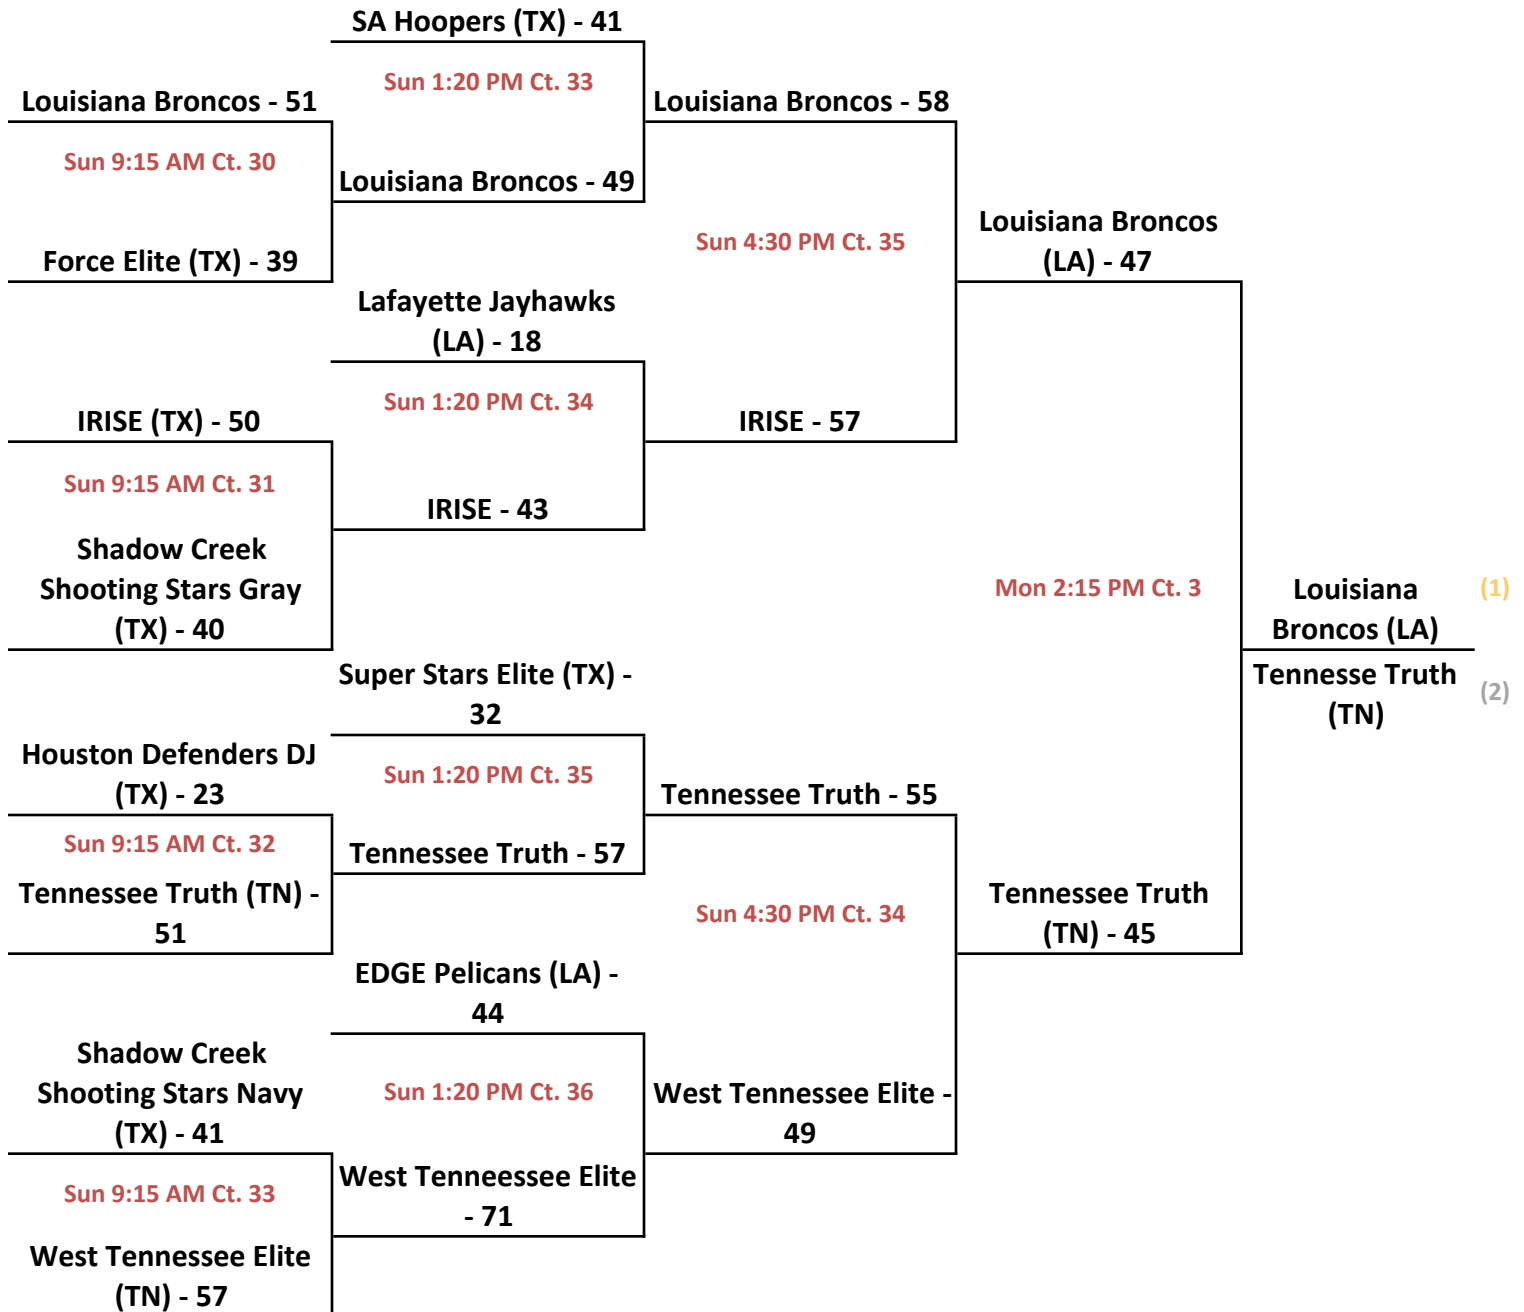

2017 Allstate Sugar Bowl Super 60 GREEN Bracket: 14 & under Boys Division