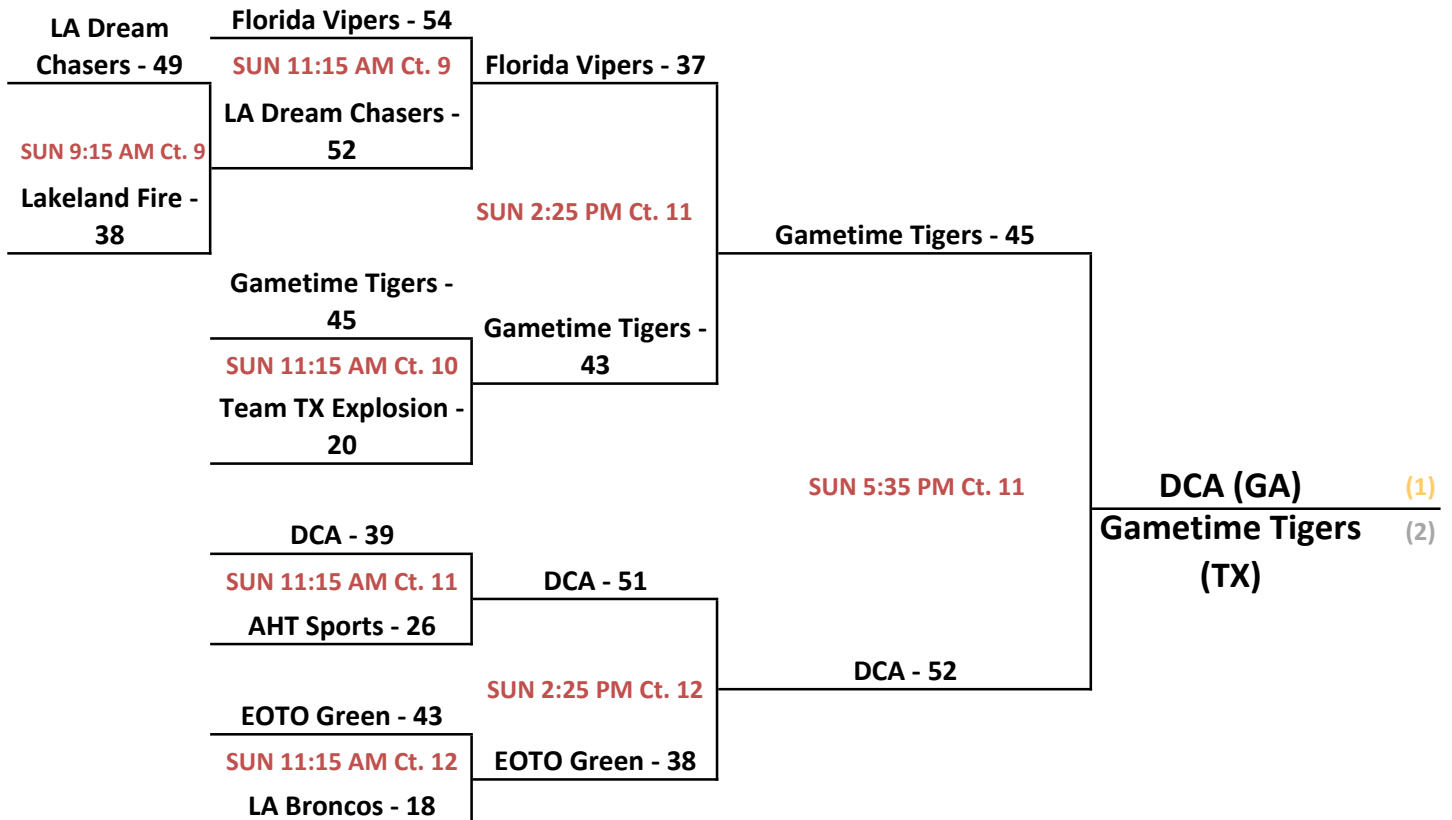

5th Grade Boys - 2017 Allstate Sugar Bowl Super 60

W		L		Pool A				W		L		Pool B					
2	0	A 1	Florida Vipers (FL)					1	0	2	B 1	Lakeland Fire (FL)					3
0	2	A 2	AHT Sports (GA)					3	2	0	B 2	DCA (GA)					1
1	1	A 3	Louisiana Broncos (LA)					2	1	1	B 3	Gametime Tigers (TX)					2
Teams	Date	Time	Site	Results				Teams	Date	Time	Site	Results					
A 1 v A 3	Fri	9:00 PM	4	A 1	47	A 3	34	B 1 v B 3	Sat	9:40 AM	1	B 1	17	B 3	34		
A 2 v A 3	Sat	5:30 PM	18	A 2	29	A 3	41	B 2 v B 3	Sat	1:20 PM	17	B 2	54	B 3	32		
A 1 v A 2	Sat	1:20 PM	16	A 1	32	A 2	28	B 1 v B 2	Sat	5:30 PM	16	B 1	33	B 2	44		

W		L		Pool C				
2	0	C 1	EOTO Green (TN)					1
0	2	C 2	Team Texas Explosion (TX)					3
1	1	C 3	Louisiana Dream Chasers (LA)					2
Teams	Date	Time	Site	Results				
C 1 v C 3	Sat	9:40 AM	2	C 1	42	C 3	33	
C 2 v C 3	Sat	1:20 PM	18	C 2	28	C 3	53	
C 1 v C 2	Sat	5:30 PM	17	C 1	40	C 2	14	

Gym Sites: View all sites on www.super60basketball.com.

Players MUST be in FULL uniform to enter gym !

HOME TEAM is listed on left

Please read ALL playing rules above schedules on p. 1

2017 Allstate Sugar Bowl Super 60 GOLD Bracket 5th Grade Boys Division