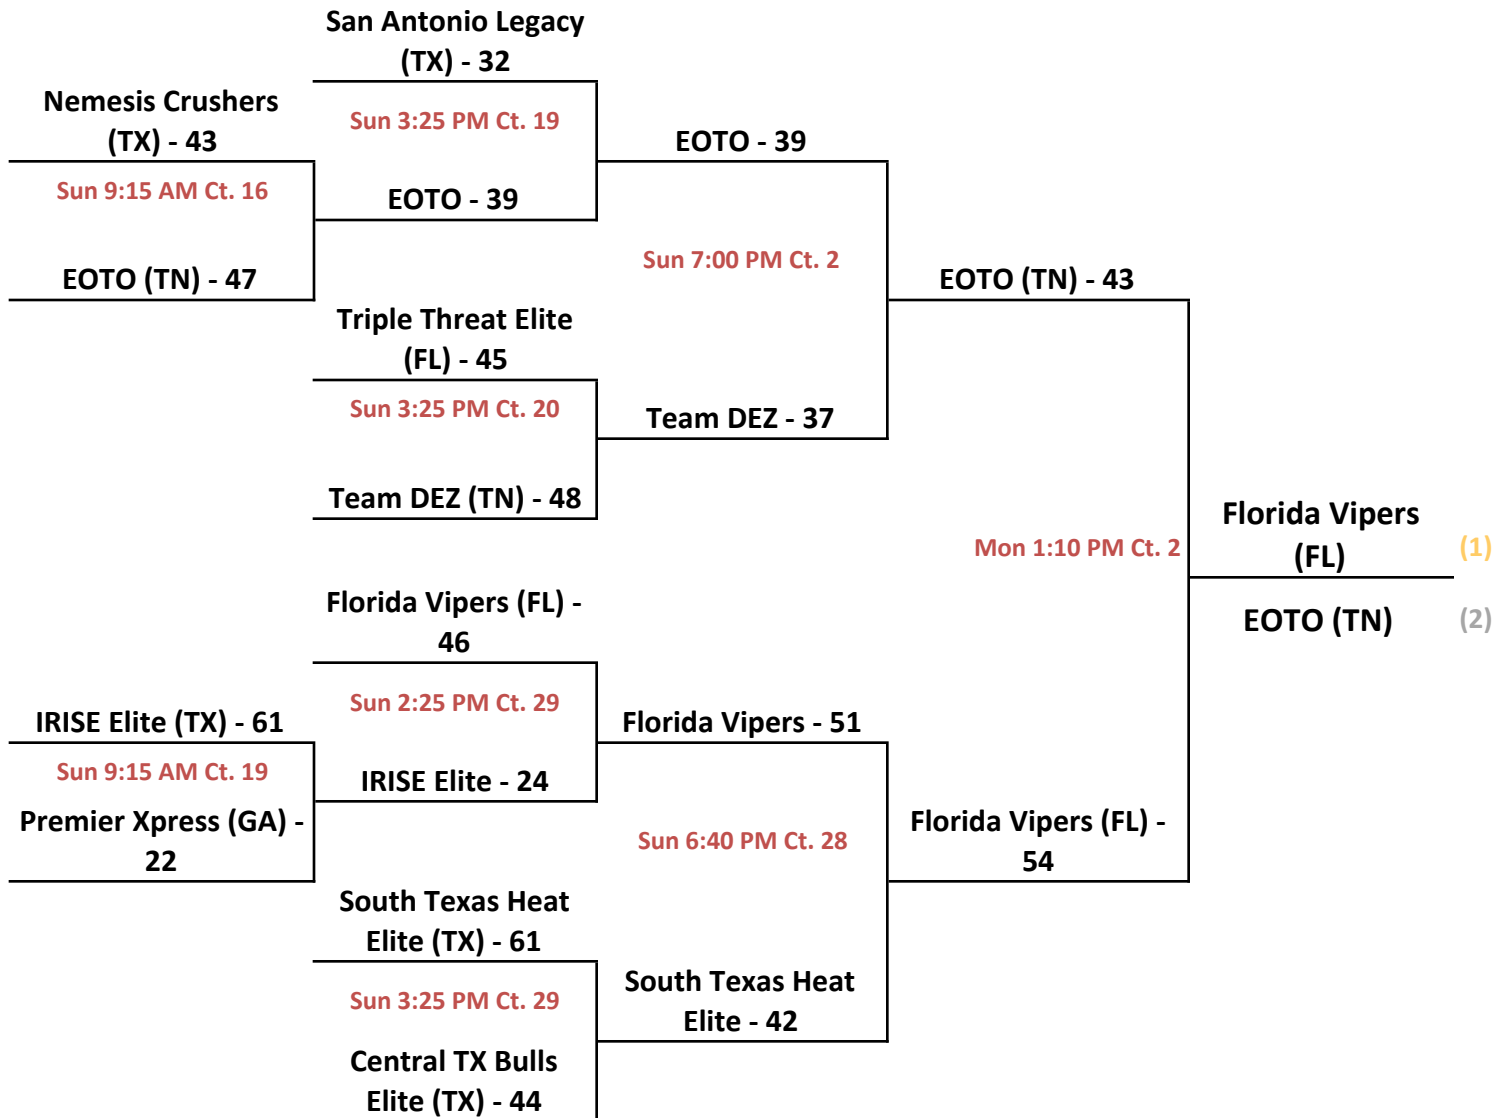

2017 Allstate Sugar Bowl Super 60

PURPLE Bracket: 7th Grade Boys Division

Gym Sites: View all sites on www.super60basketball.com.