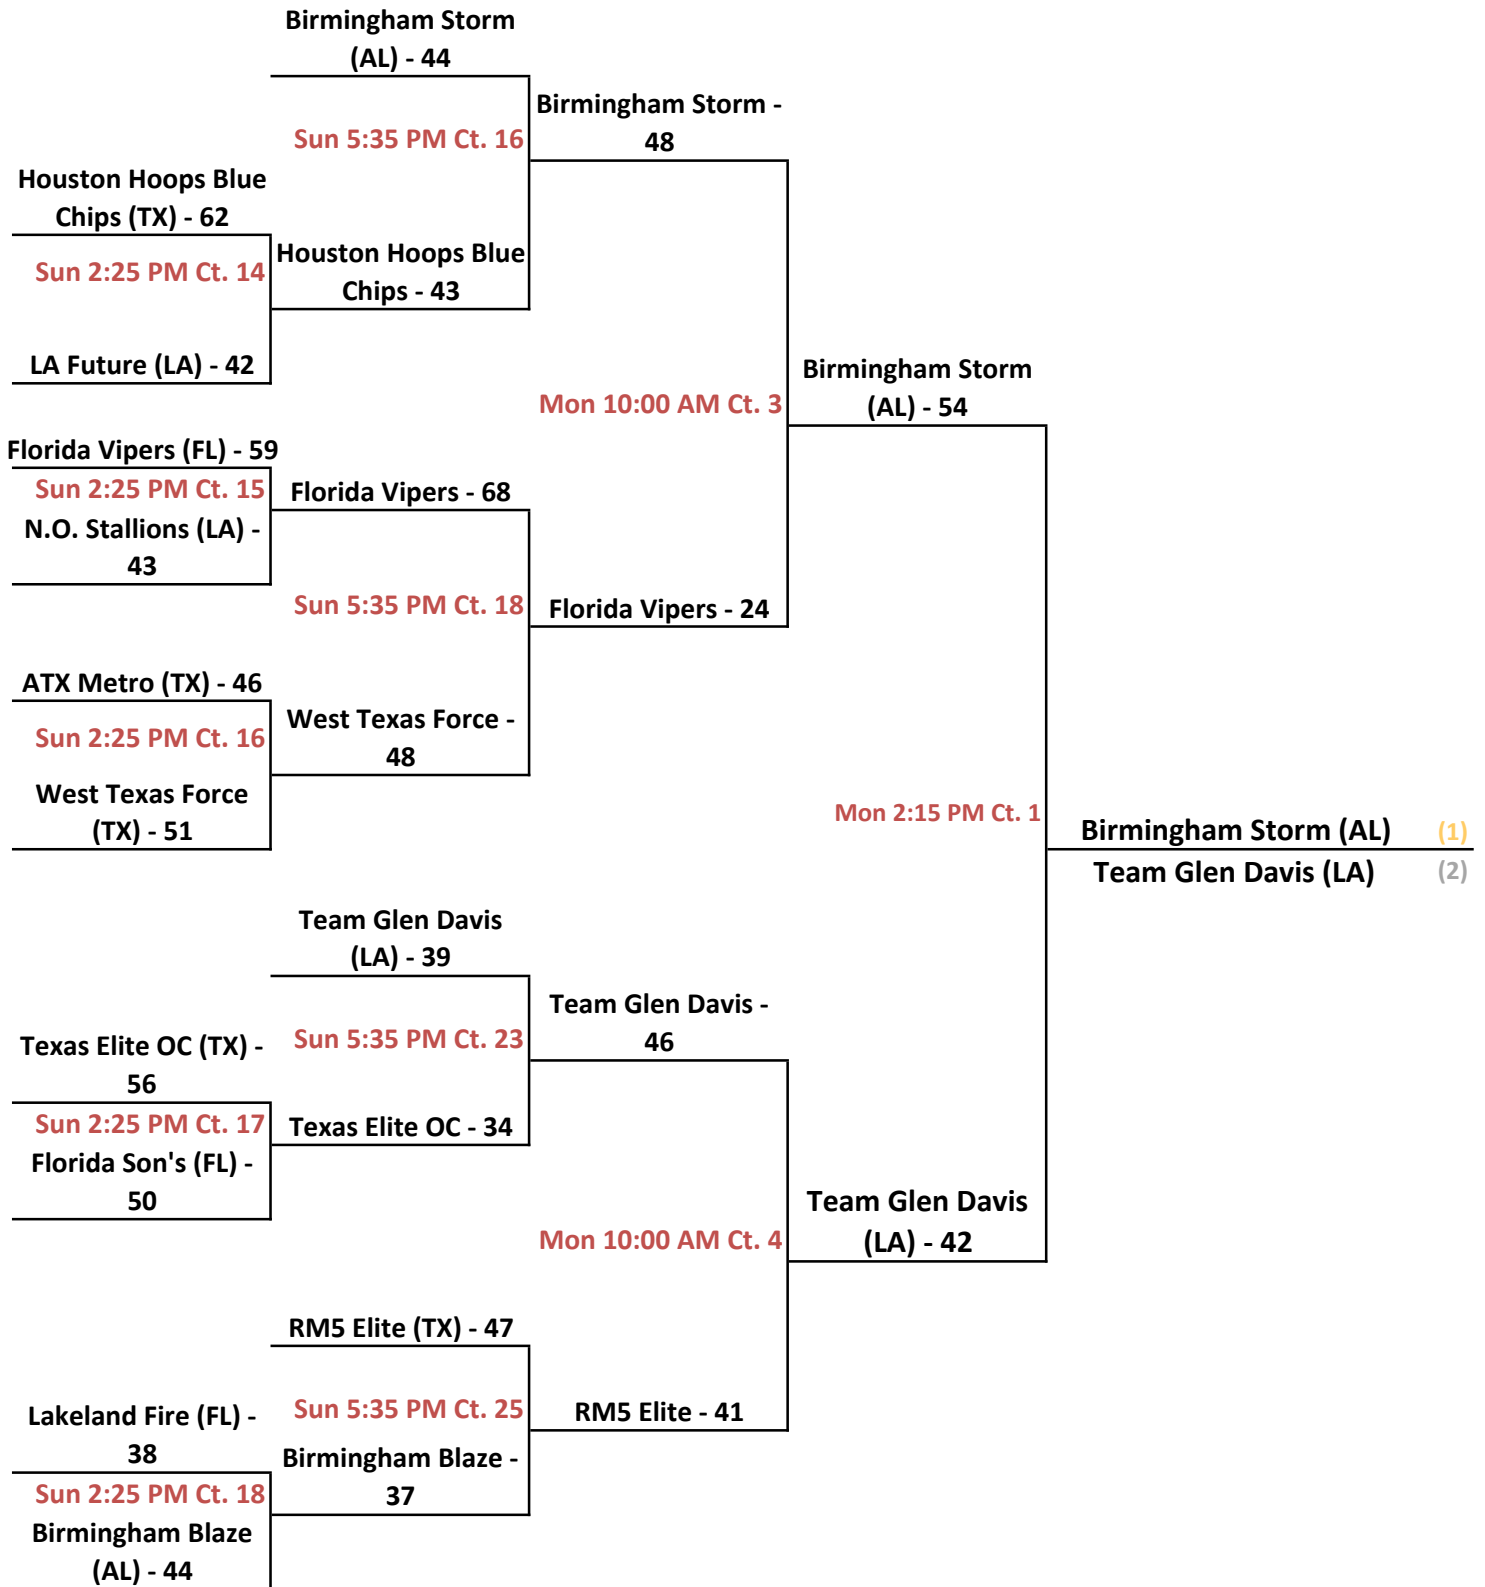

2017 Allstate Sugar Bowl Super 60

GOLD Bracket: 8th Grade Boys Division

home team on top