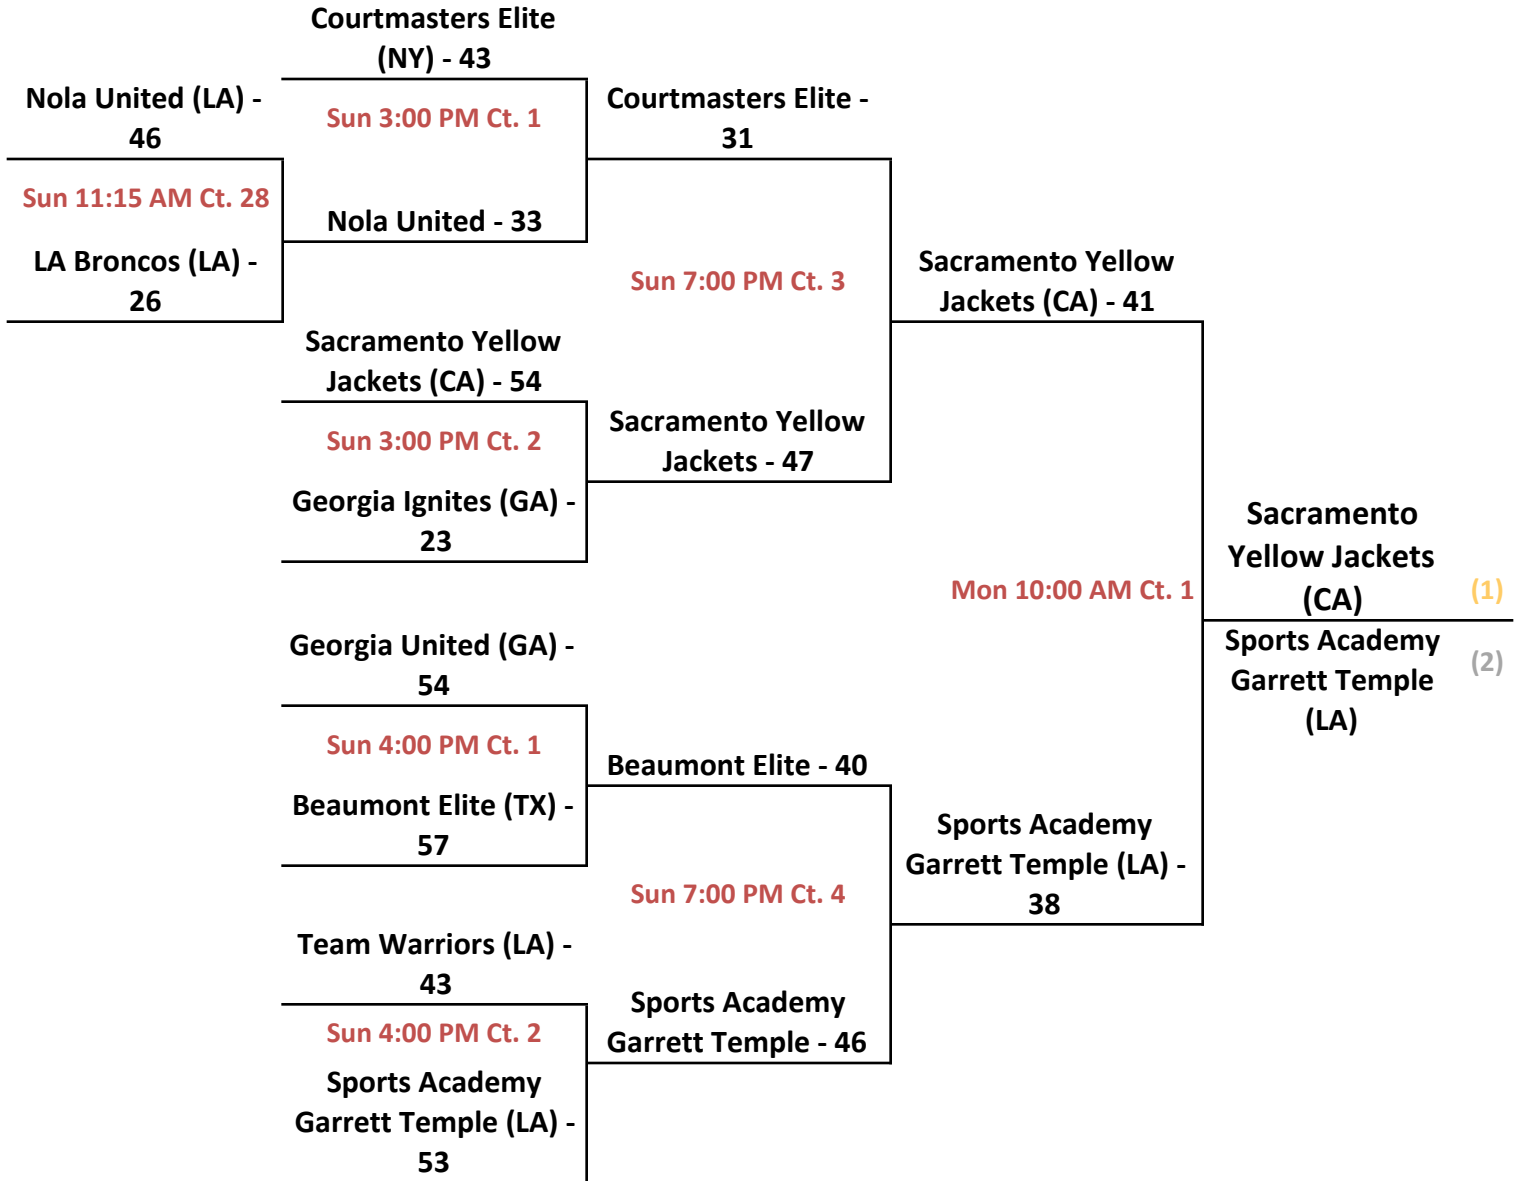

2017 Allstate Sugar Bowl Super 60

GOLD Bracket: 13 & under Boys Division

Gym Sites: View all sites on www.super60basketball.com.