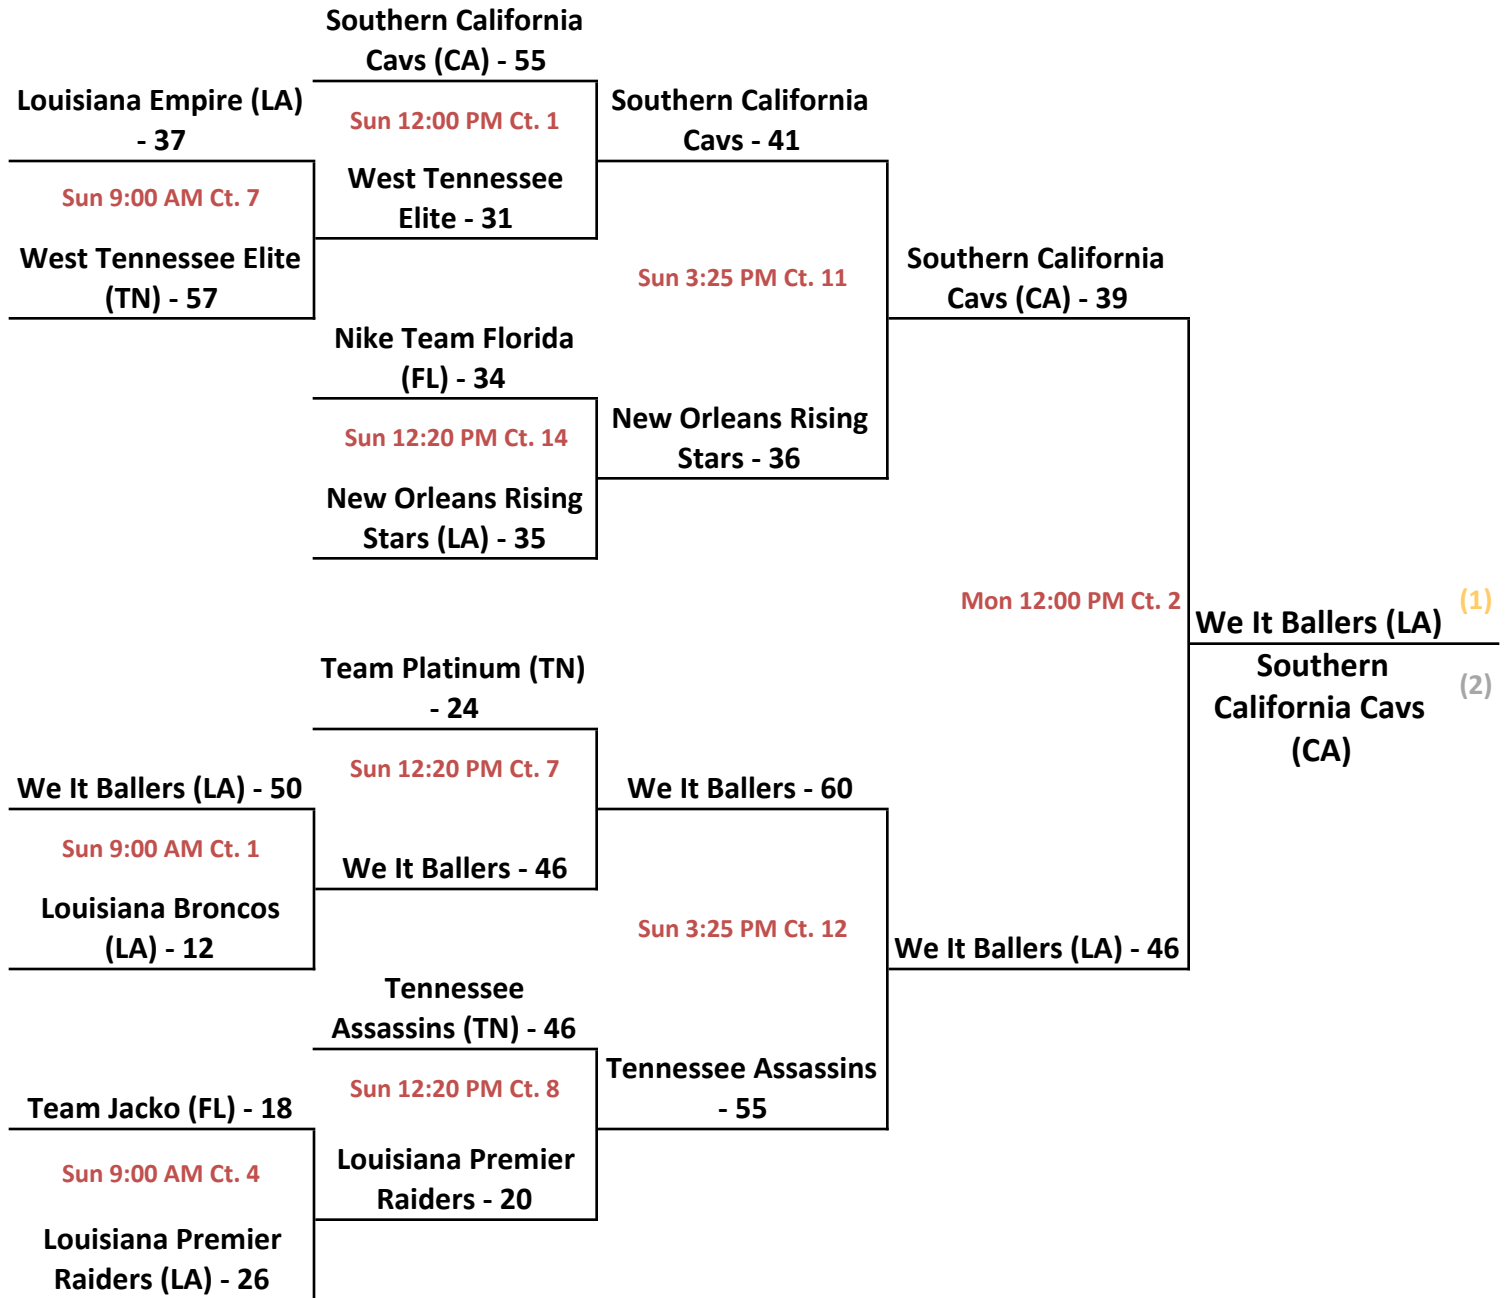

2017 Allstate Sugar Bowl Super 60

PURPLE Bracket: 12 & under Boys Division

Gym Sites: View all sites on www.super60basketball.com.

2017 Allstate Sugar Bowl Super 60 GREEN Bracket: 12 & under Boys Division