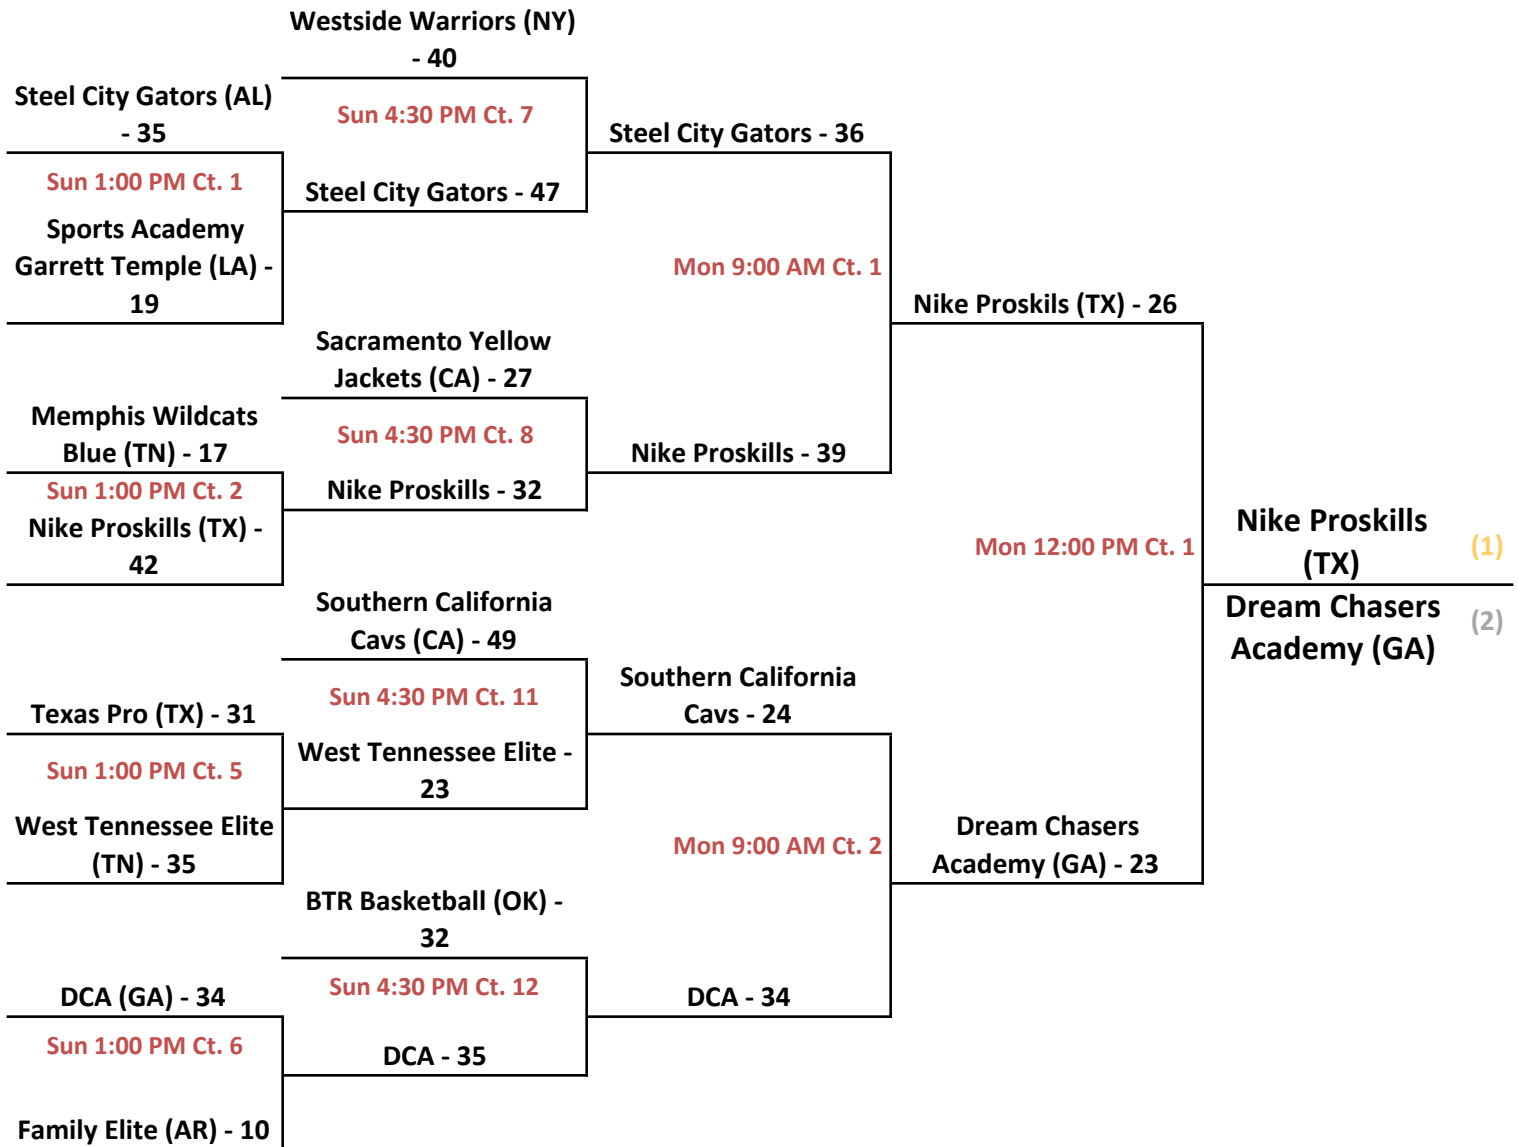

HOME TEAM is listed on left

Please read ALL playing rules above schedules on p. 1

2017 Allstate Sugar Bowl Super 60 GOLD Bracket: 10 & under Boys Division

Gym Sites: View all sites on www.super60basketball.com.