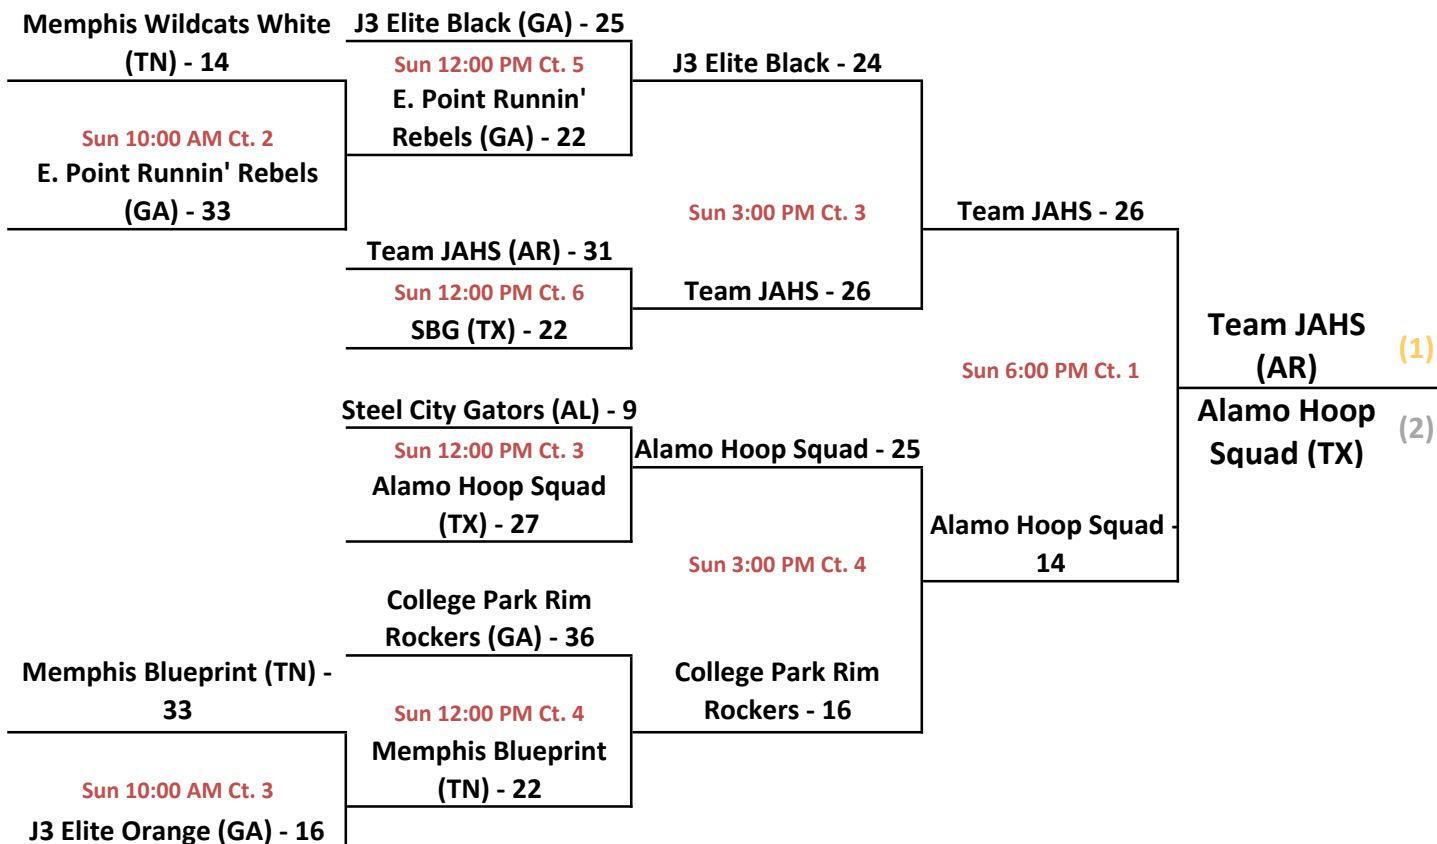

2017 Allstate Sugar Bowl Super 60 GOLD Bracket: 9 & under Boys Division