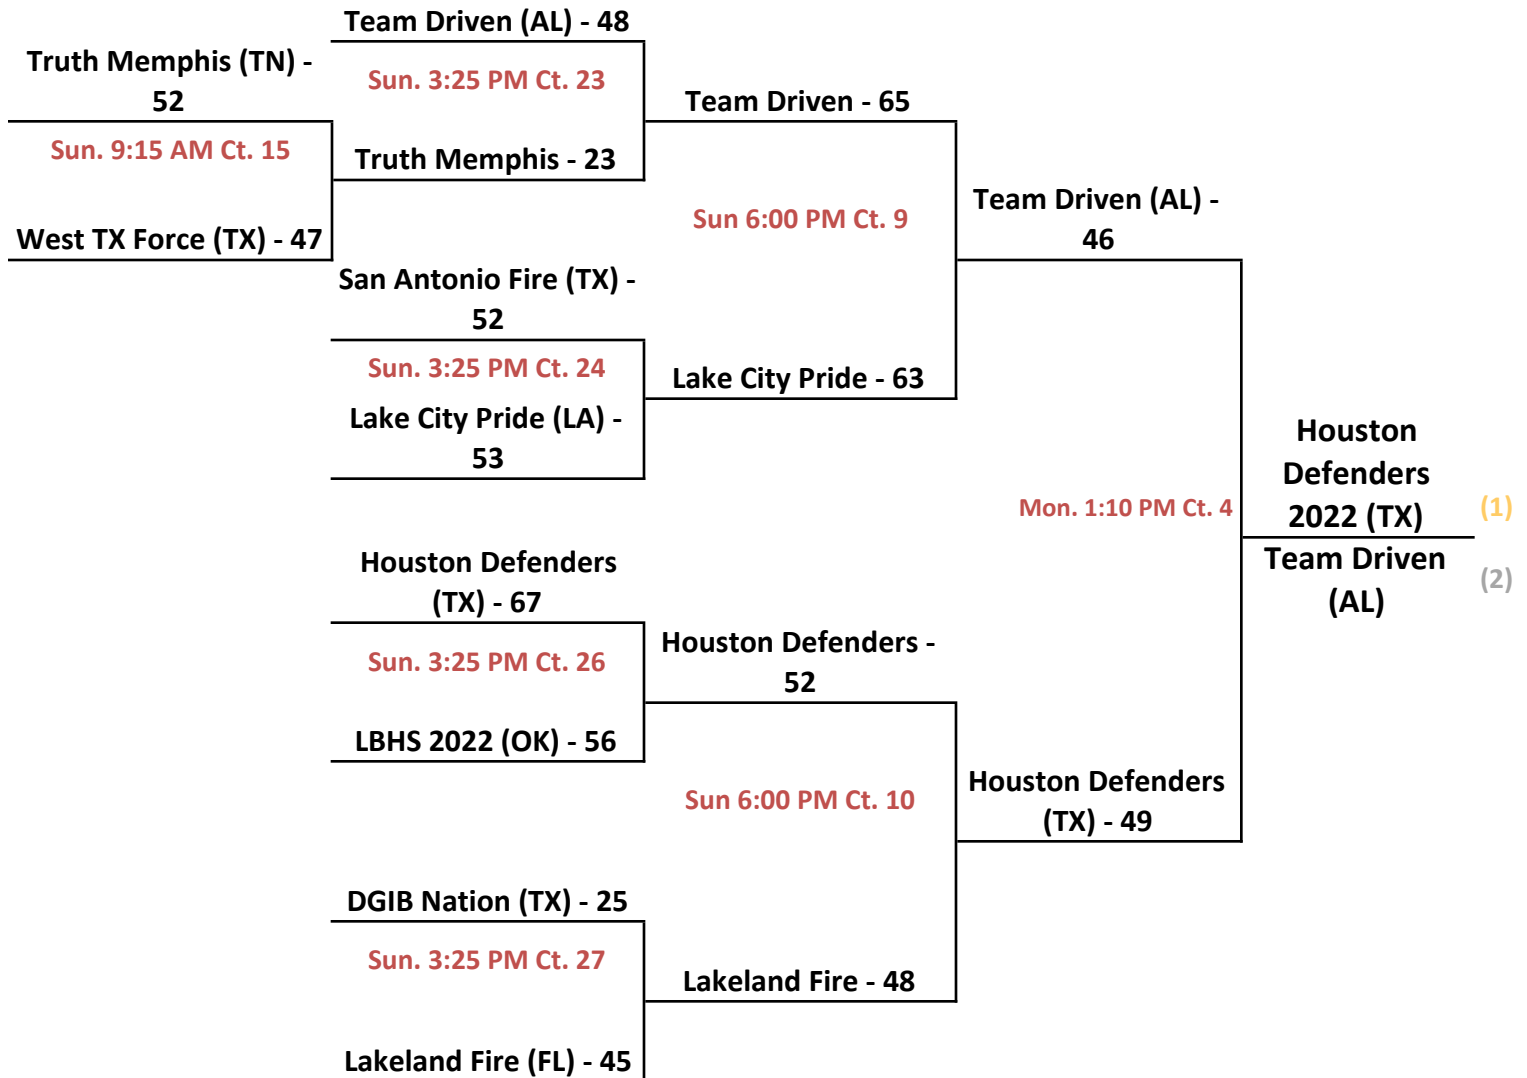

2017 Allstate Sugar Bowl Super 60 GREEN Bracket: 7th Grade Boys Division

Gym Sites: View all sites on www.super60basketball.com.