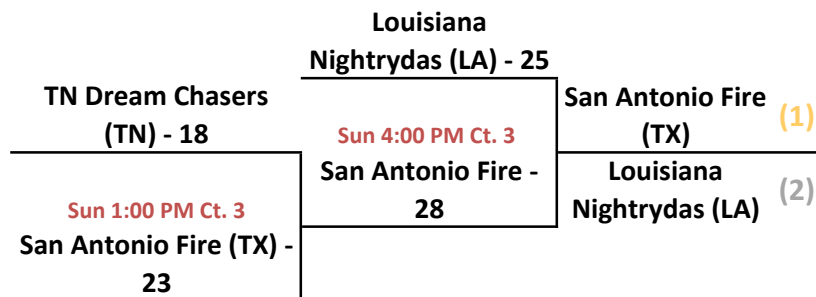

W L		Pool D					
2	0	D 1	Steel City Gators (AL)		1		
0	2	D 2	J3 Elite - Orange (GA)		2		
Teams	Date	Time	Site	Results			
* D 1 v D 2	Sat	4:45 PM	4	D 1	27	D 2	13
D 1 v E 1	Sat	9:15 AM	11	D 1	33	E 1	23
D 2 v E 2	Sat	9:15 AM	12	D 2	7	E 2	32

* pool placement game

W L		Pool E					
0	2	E 1	Memphis Wildcats White (TN)		2		
2	0	E 2	SBG (TX)		1		
Teams	Date	Time	Site	Results			
* E 1 v E 2	Sat	12:40 PM	1	E 1	21	E 2	31
D 1 v E 1	Sat	9:15 AM	11	D 1	33	E 1	23
D 2 v E 2	Sat	9:15 AM	12	D 2	7	E 2	32

* pool placement game

2017 Allstate Sugar Bowl Super 60 GOLD Bracket: 9 & under Boys Division

home on top

2017 Allstate Sugar Bowl Super 60 PURPLE Bracket: 9 & under Boys Division

10/under Boys - 2017 Allstate Sugar Bowl Super 60