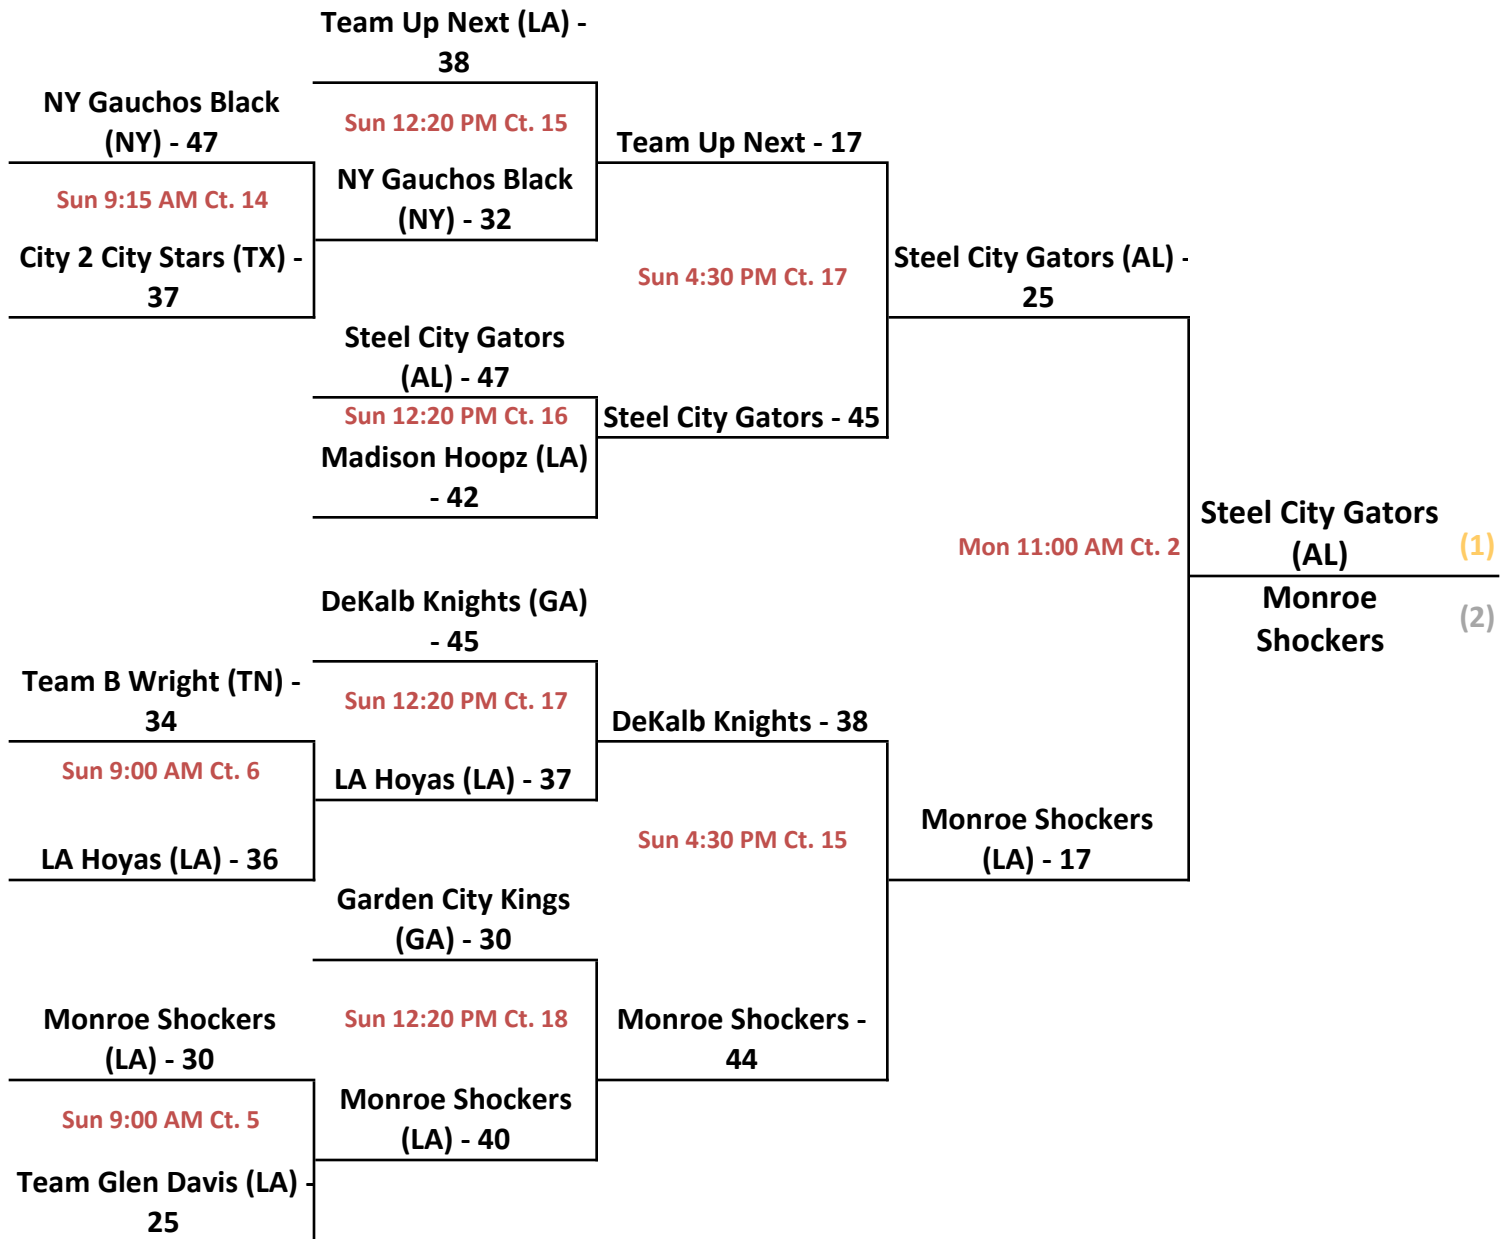

2017 Allstate Sugar Bowl Super 60

PURPLE Bracket: 11 & under Boys Division