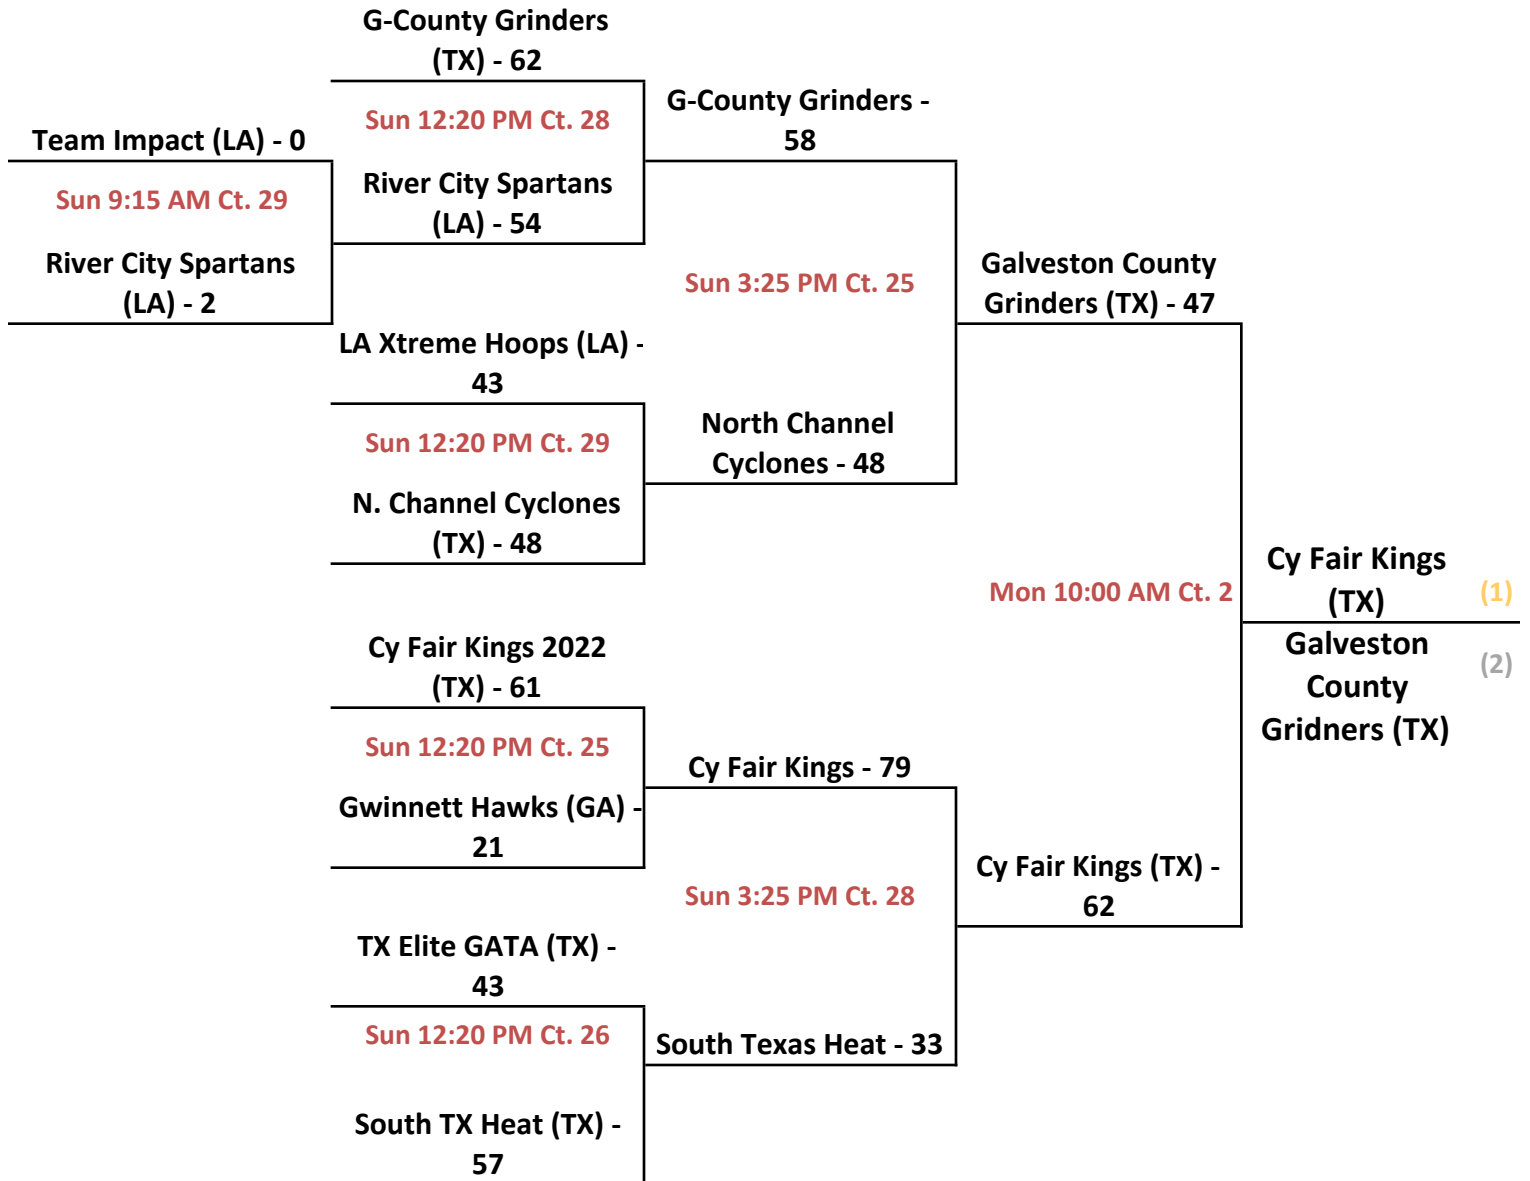

Gym Sites: View all sites on www.super60basketball.com.

2017 Allstate Sugar Bowl Super 60 PURPLE Bracket: 13 & under Boys Division

Gym Sites: View all sites on www.super60basketball.com.

2017 Allstate Sugar Bowl Super 60 GREEN Bracket: 13 & under Boys Division