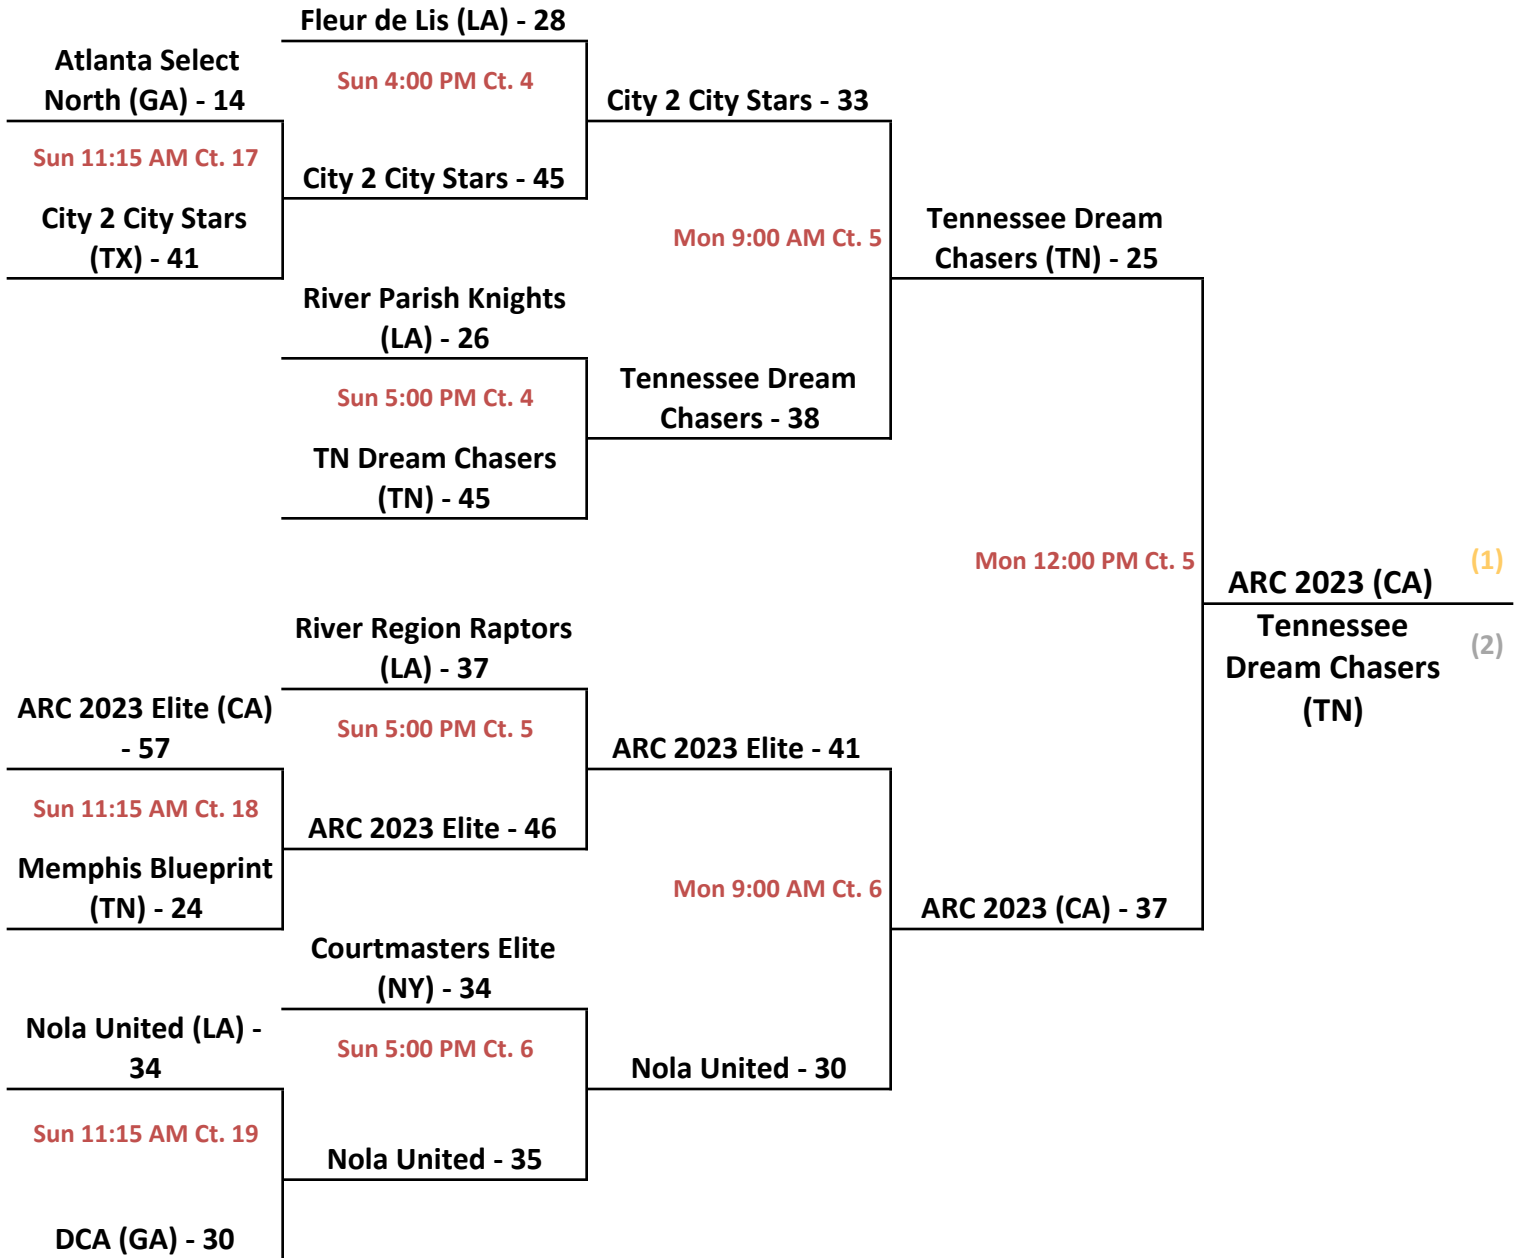

2017 Allstate Sugar Bowl Super 60 GOLD Bracket: 12 & under Boys Division