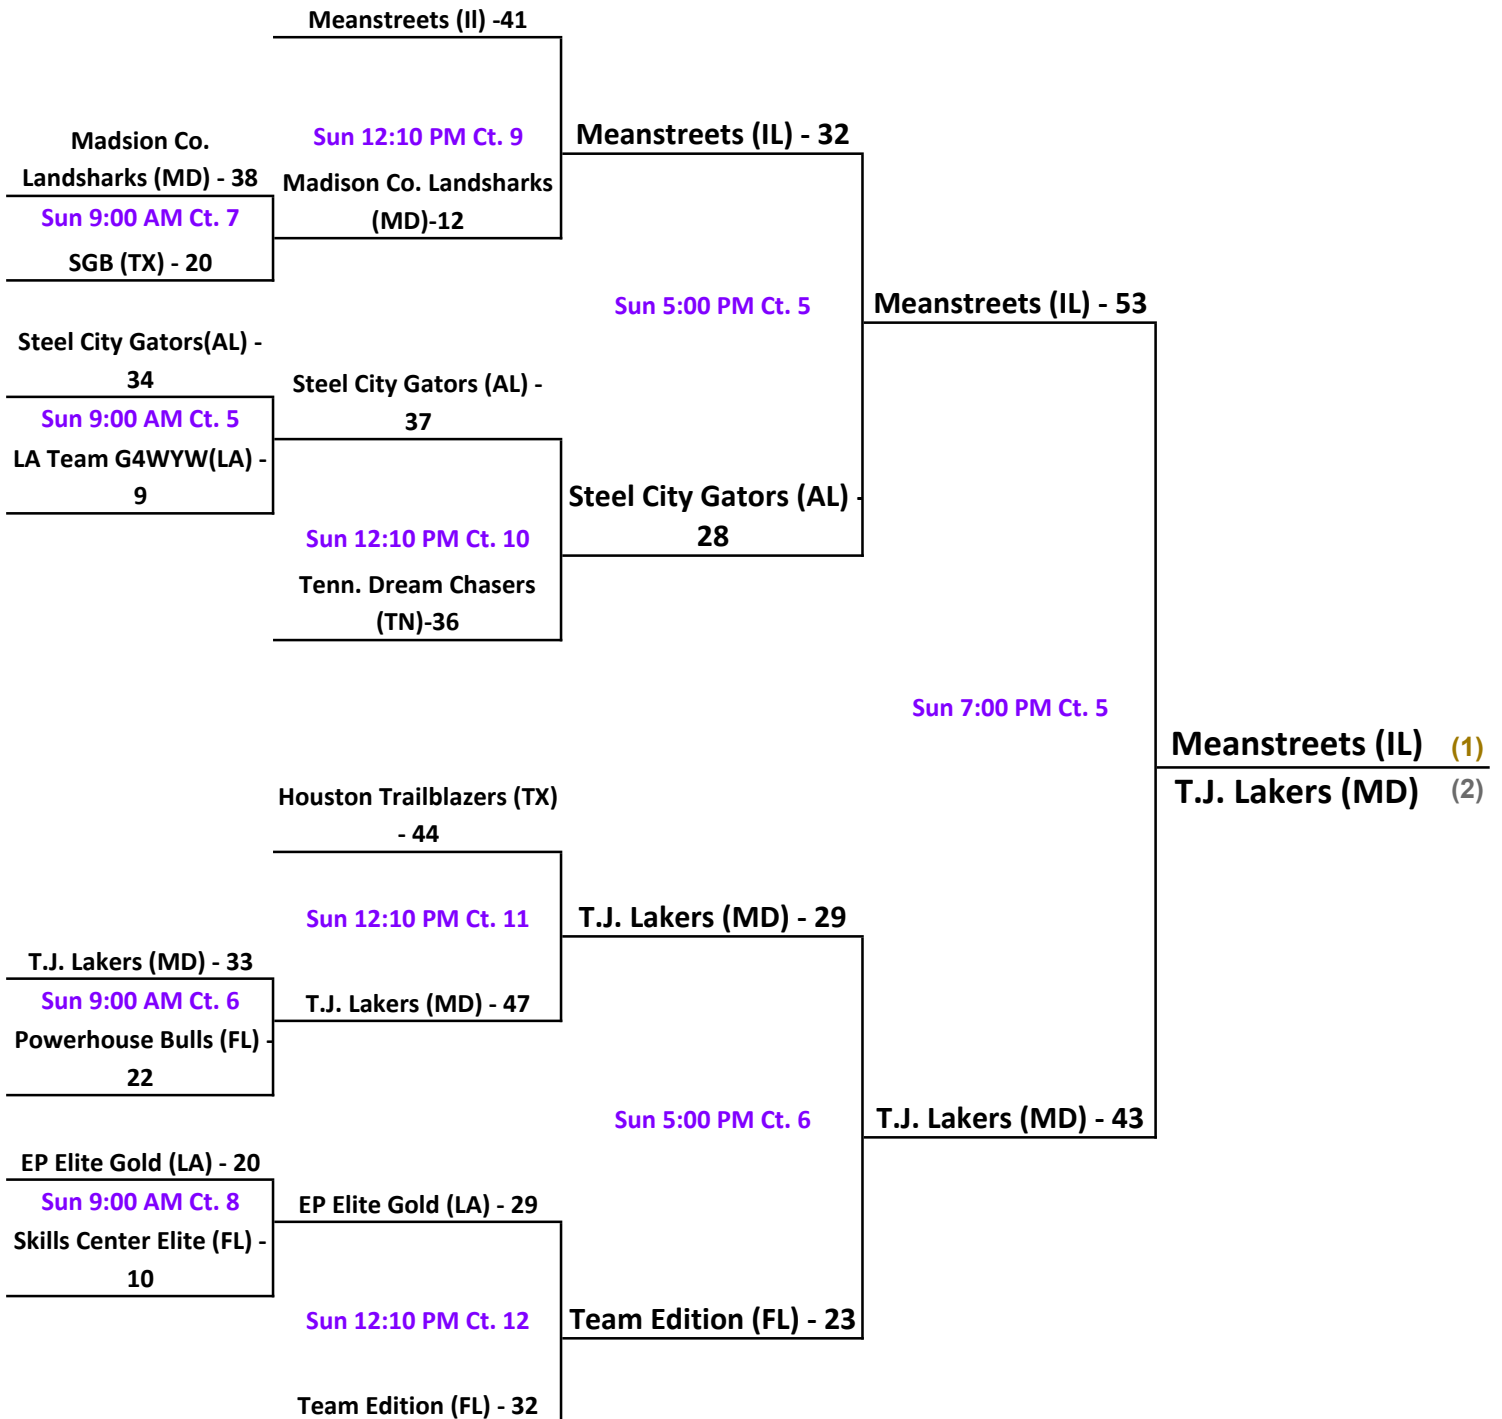

2018 Allstate Sugar Bowl Super 60 GOLD Bracket: 10u Boys Division

Gym Sites: view all sites on website link above schedules