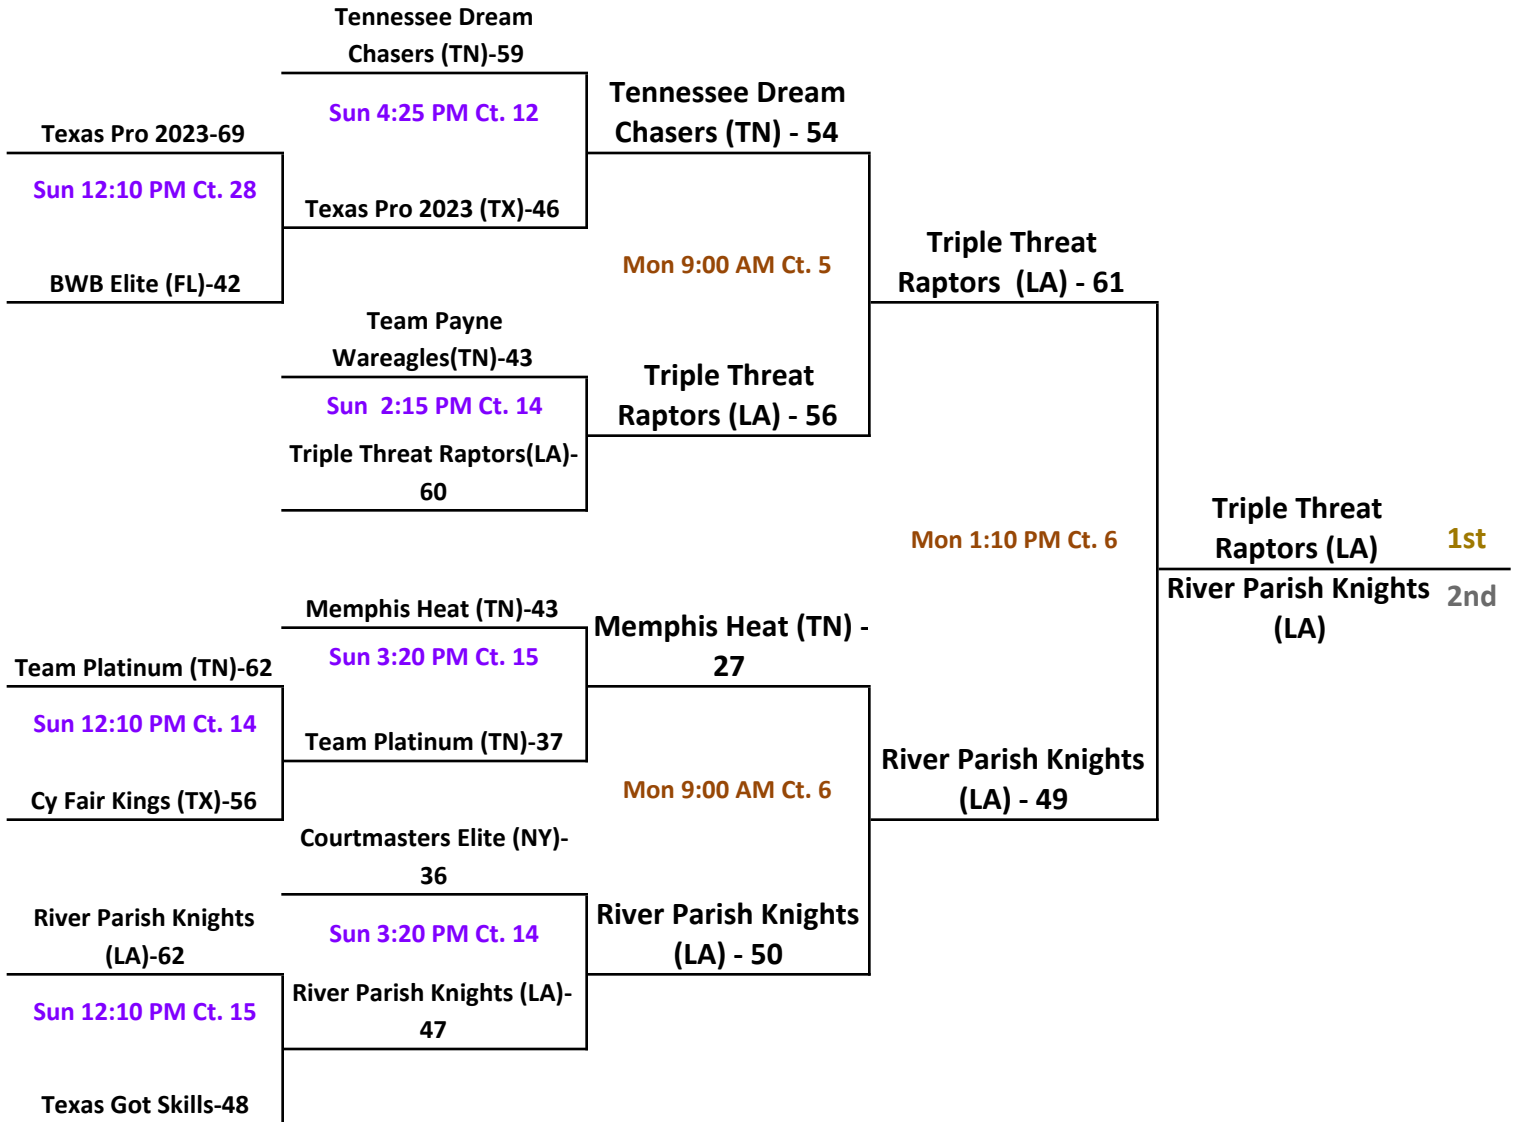

2018 Allstate Sugar Bowl Super 60 GOLD Bracket: 13 & under Division

Gym Sites: view all sites on website link above schedules