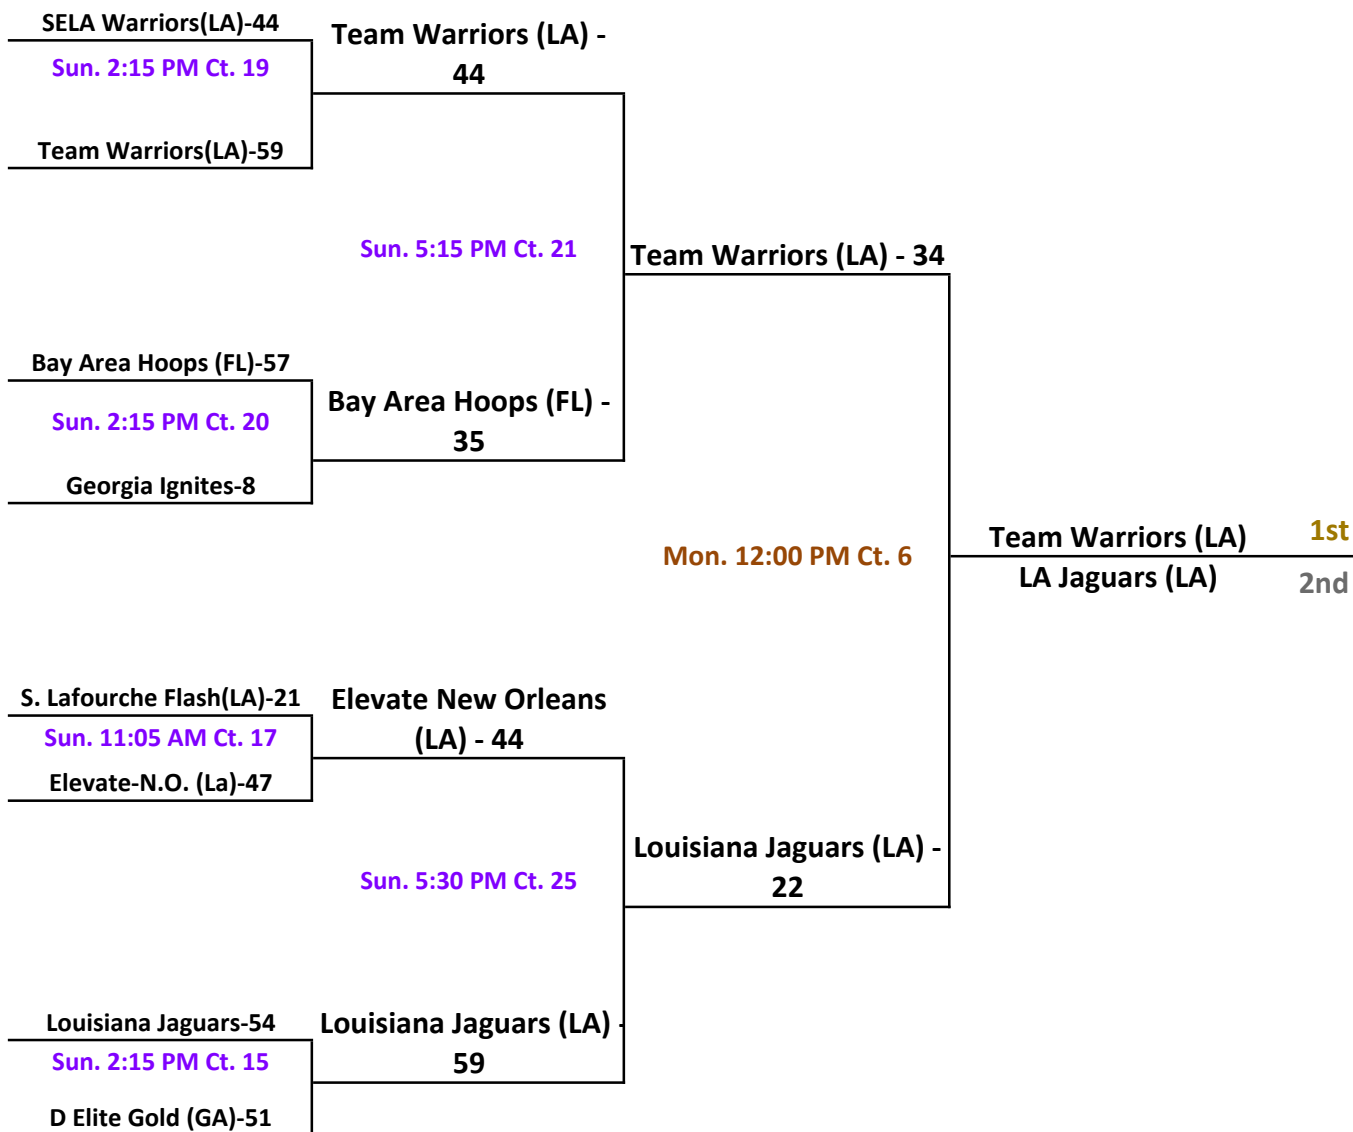

2018 Allstate Sugar Bowl Super 60 PURPLE Bracket: 14&under Boys Division

Gym Sites: view all sites on website link above schedules