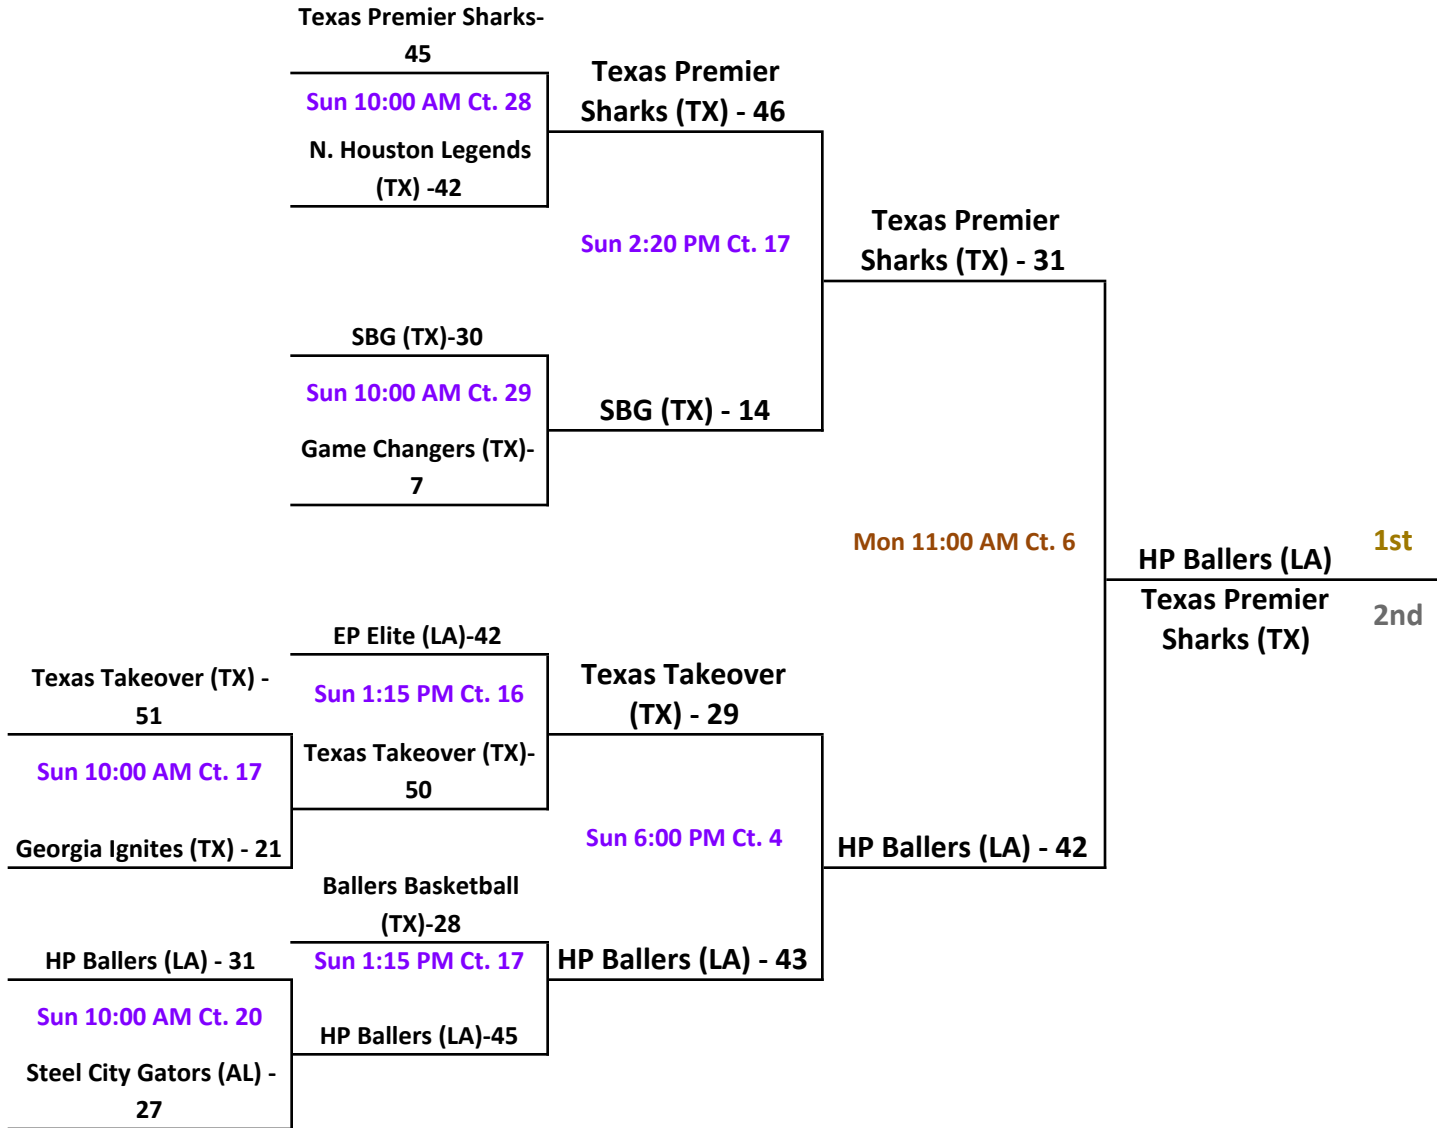

Players MUST be in FULL uniform to enter gym !

wna=will not advance

HOME TEAM is listed on left

Please read ALL playing rules

2018 Allstate Sugar Bowl Super 60 GOLD Bracket: 12 & under Division

Gym Sites: view all sites on website link above schedules

2018 Allstate Sugar Bowl Super 60 PURPLE Bracket: 12 & under Division

Gym Sites: view all sites on website link above schedules

2018 Allstate Sugar Bowl Super 60 GREEN Bracket: 12 & under Division

Gym Sites: view all sites on website link above schedules