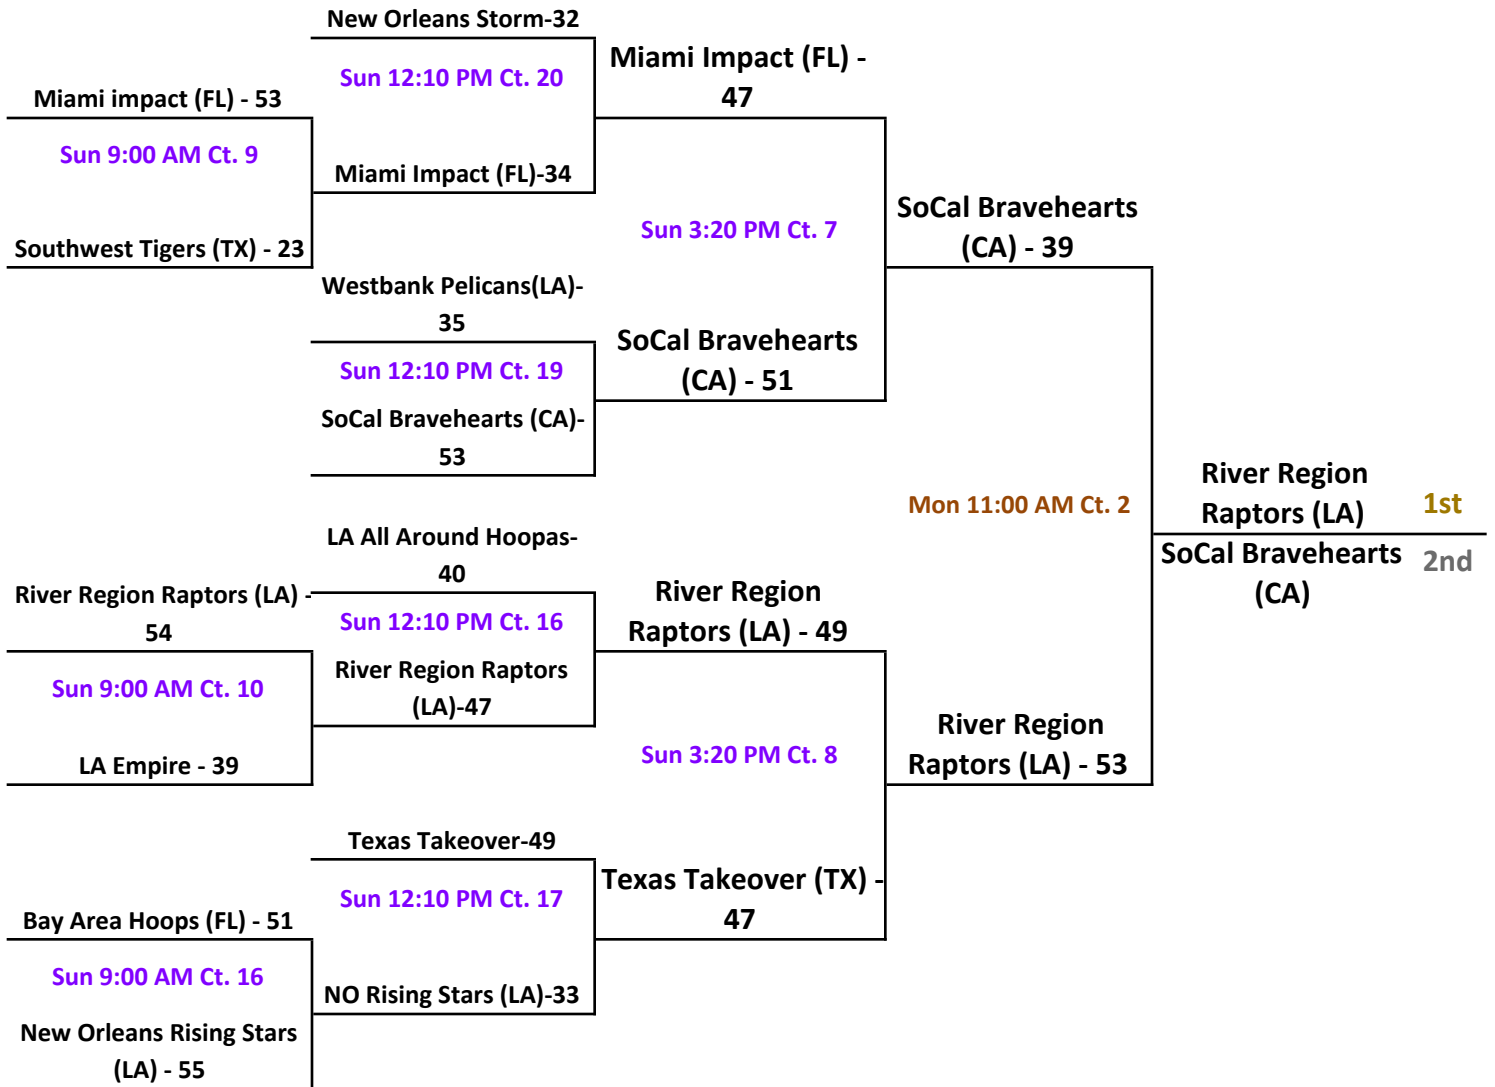

Gym Sites: view all sites on website link above schedules

2018 Allstate Sugar Bowl Super 60 PURPLE Bracket: 13 & under Division

Gym Sites: view all sites on website link above schedules

2018 Allstate Sugar Bowl Super 60 GREEN Bracket: 13 & under Division