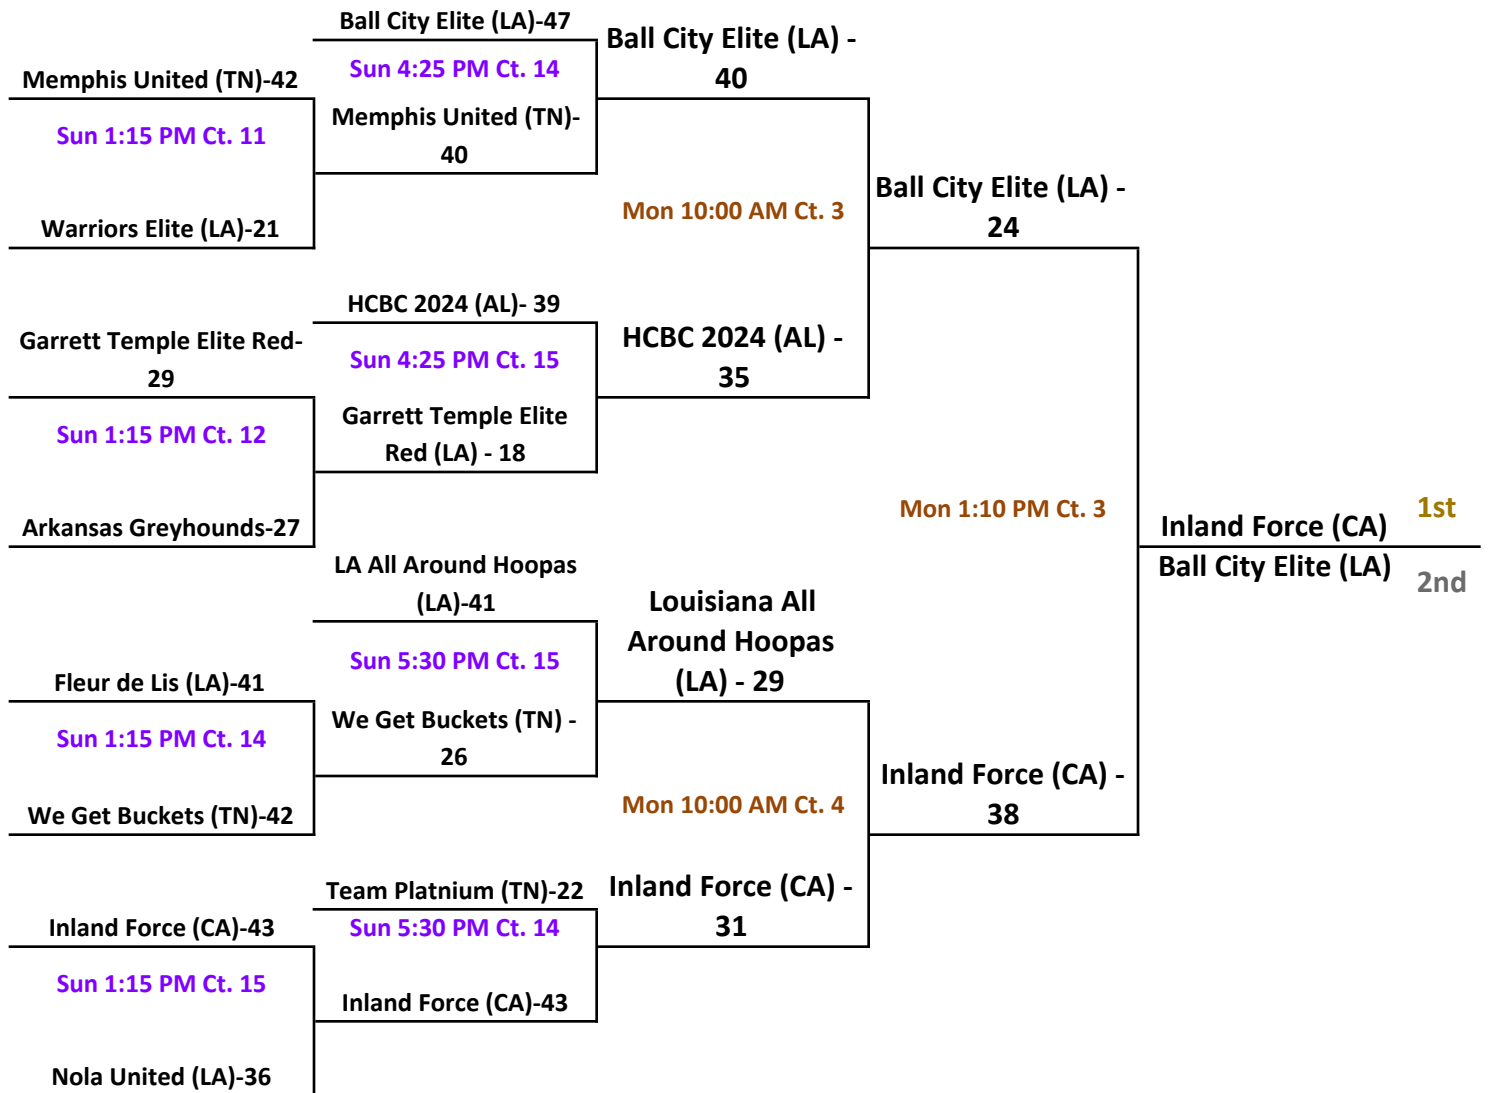

Players MUST be in FULL uniform to enter gym !

wna=will not advance

HOME TEAM is listed on left

Please read ALL playing rules

2018 Allstate Sugar Bowl Super 60 GOLD Bracket: 12 & under Division

Gym Sites: view all sites on website link above schedules

2018 Allstate Sugar Bowl Super 60 PURPLE Bracket: 12 & under Division

Gym Sites: view all sites on website link above schedules

2018 Allstate Sugar Bowl Super 60 GREEN Bracket: 12 & under Division

Gym Sites: view all sites on website link above schedules