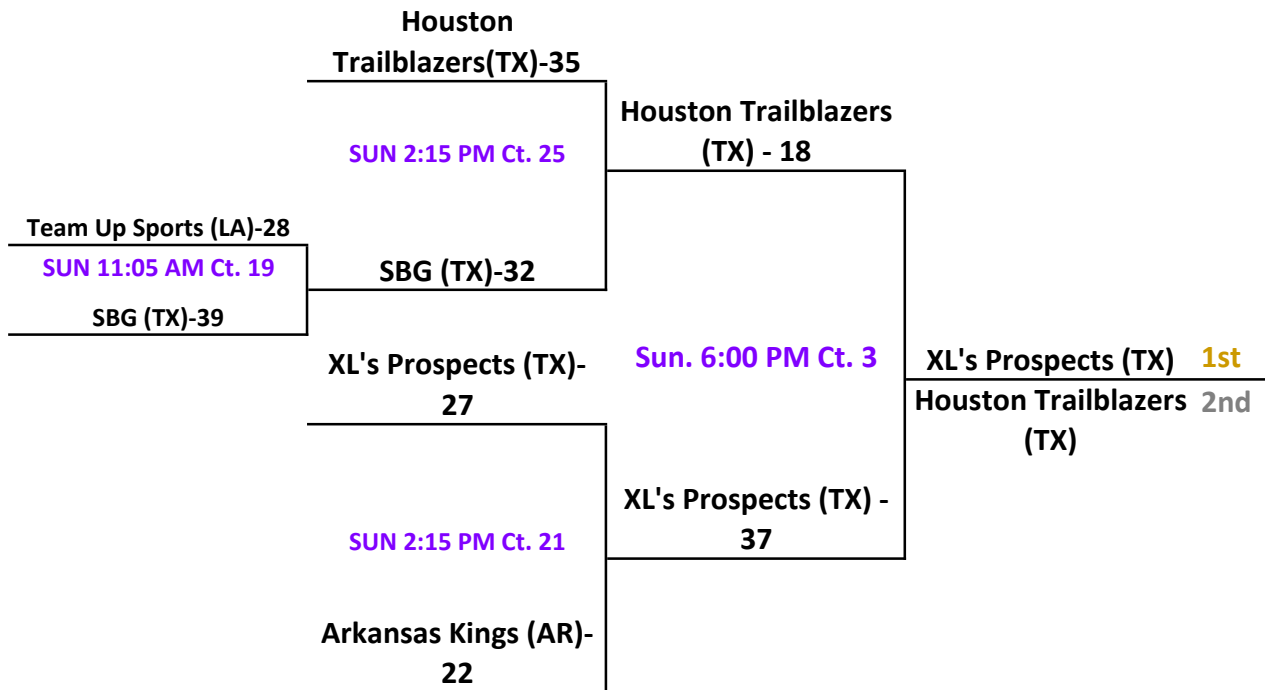

not the 1st game of the day

2018 Allstate Sugar Bowl Super 60 GOLD Bracket: 6th Grade Division

[home on top](#)
[vist. on bottom](#)

Gym Sites: view all sites on website link above schedules.

2018 Allstate Sugar Bowl Super 60 PURPLE Bracket: 6th Grade Division