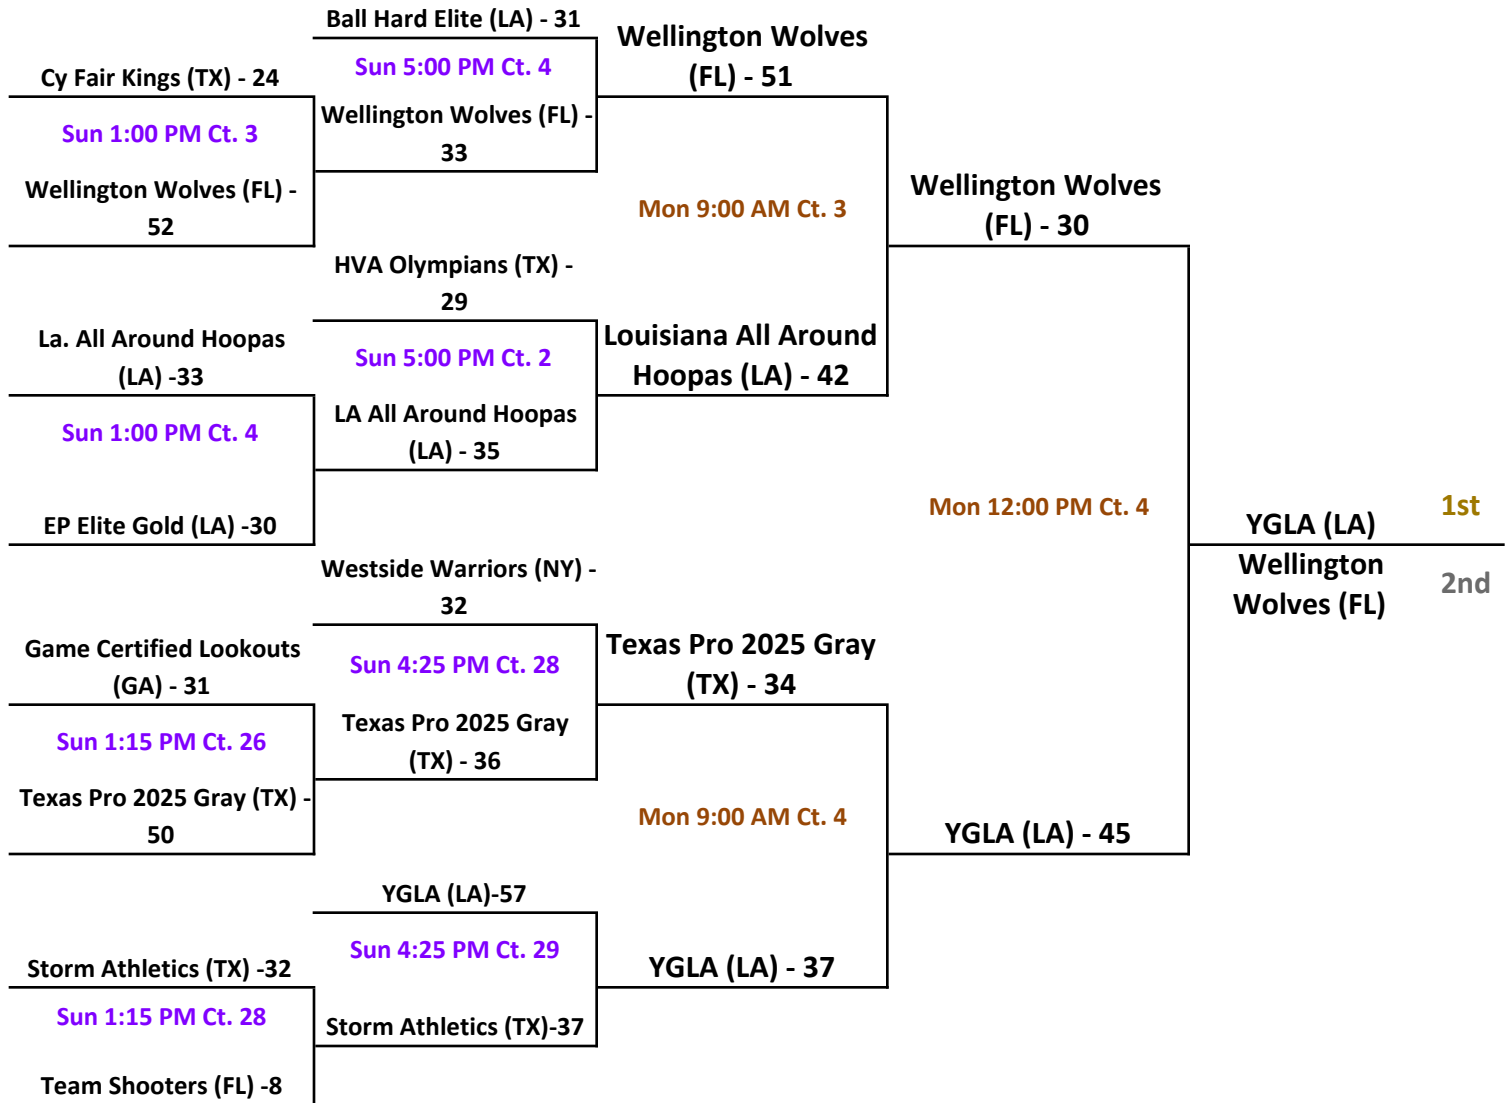

Players MUST be in FULL uniform to enter gym !

HOME TEAM is listed on left

Please read ALL playing rules

2018 Allstate Sugar Bowl Super 60 GOLD Bracket: 11 & under Division

Gym Sites: view all sites on website link above schedules

2018 Allstate Sugar Bowl Super 60 PURPLE Bracket: 11 & under Division

Gym Sites: view all sites on website link above schedules

2018 Allstate Sugar Bowl Super 60 GREEN Bracket: 11 & under Division

Gym Sites: view all sites on website link above schedules