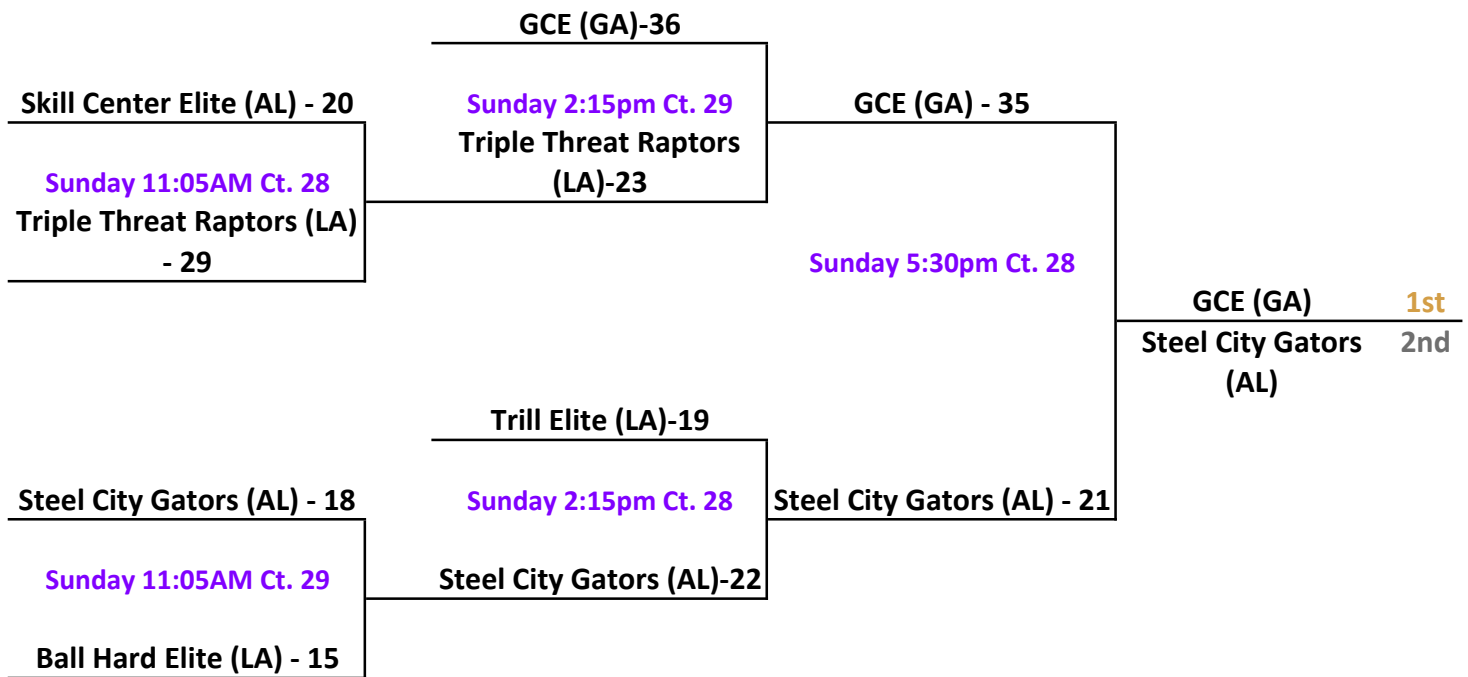

Players MUST be in FULL uniform to enter gym !

Please read ALL playing rules above schedules on p. 1

HOME TEAM is listed on left

2018 Allstate Sugar Bowl Super 60 GOLD Bracket: 8u Boys Division

9u Boys - 2018 Allstate Sugar Bowl Super 60