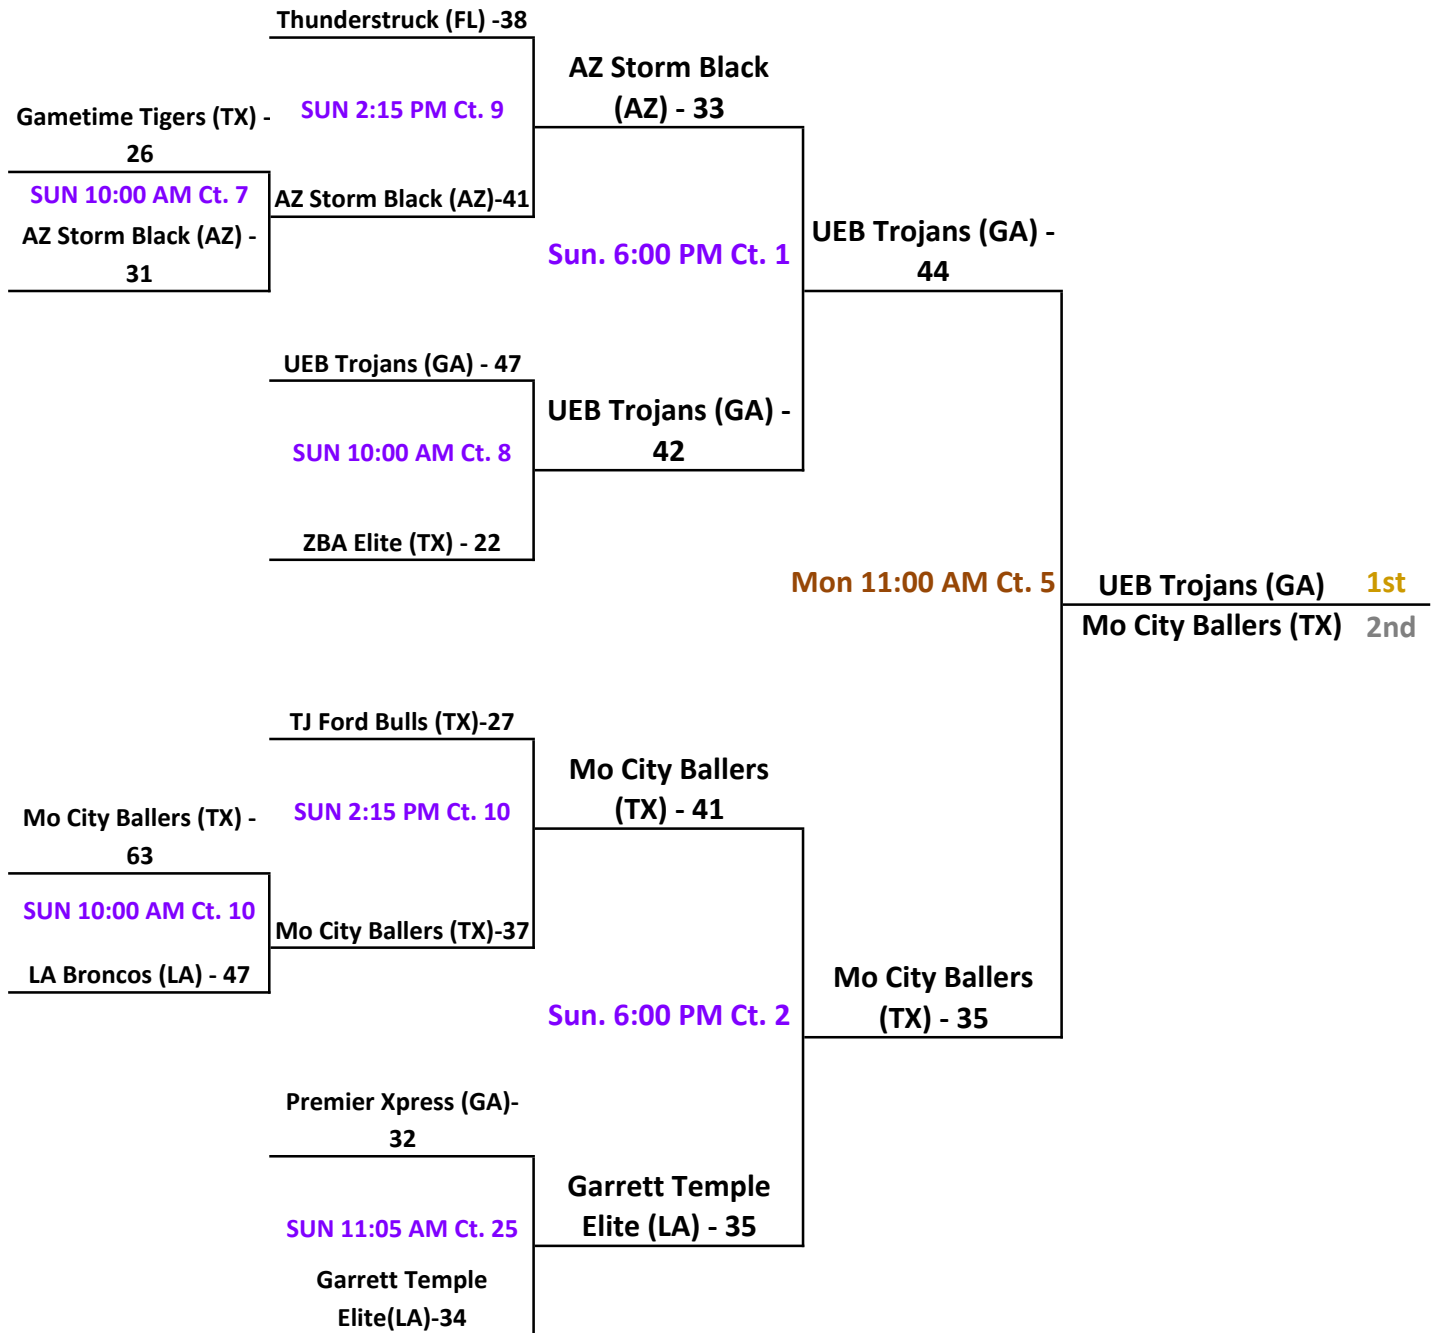

not the 1st game of the day

2018 Allstate Sugar Bowl Super 60 GOLD Bracket: 6th Grade Division

[home on top](#)
[vist. on bottom](#)

Gym Sites: view all sites on website link above schedules.

2018 Allstate Sugar Bowl Super 60 PURPLE Bracket: 6th Grade Division