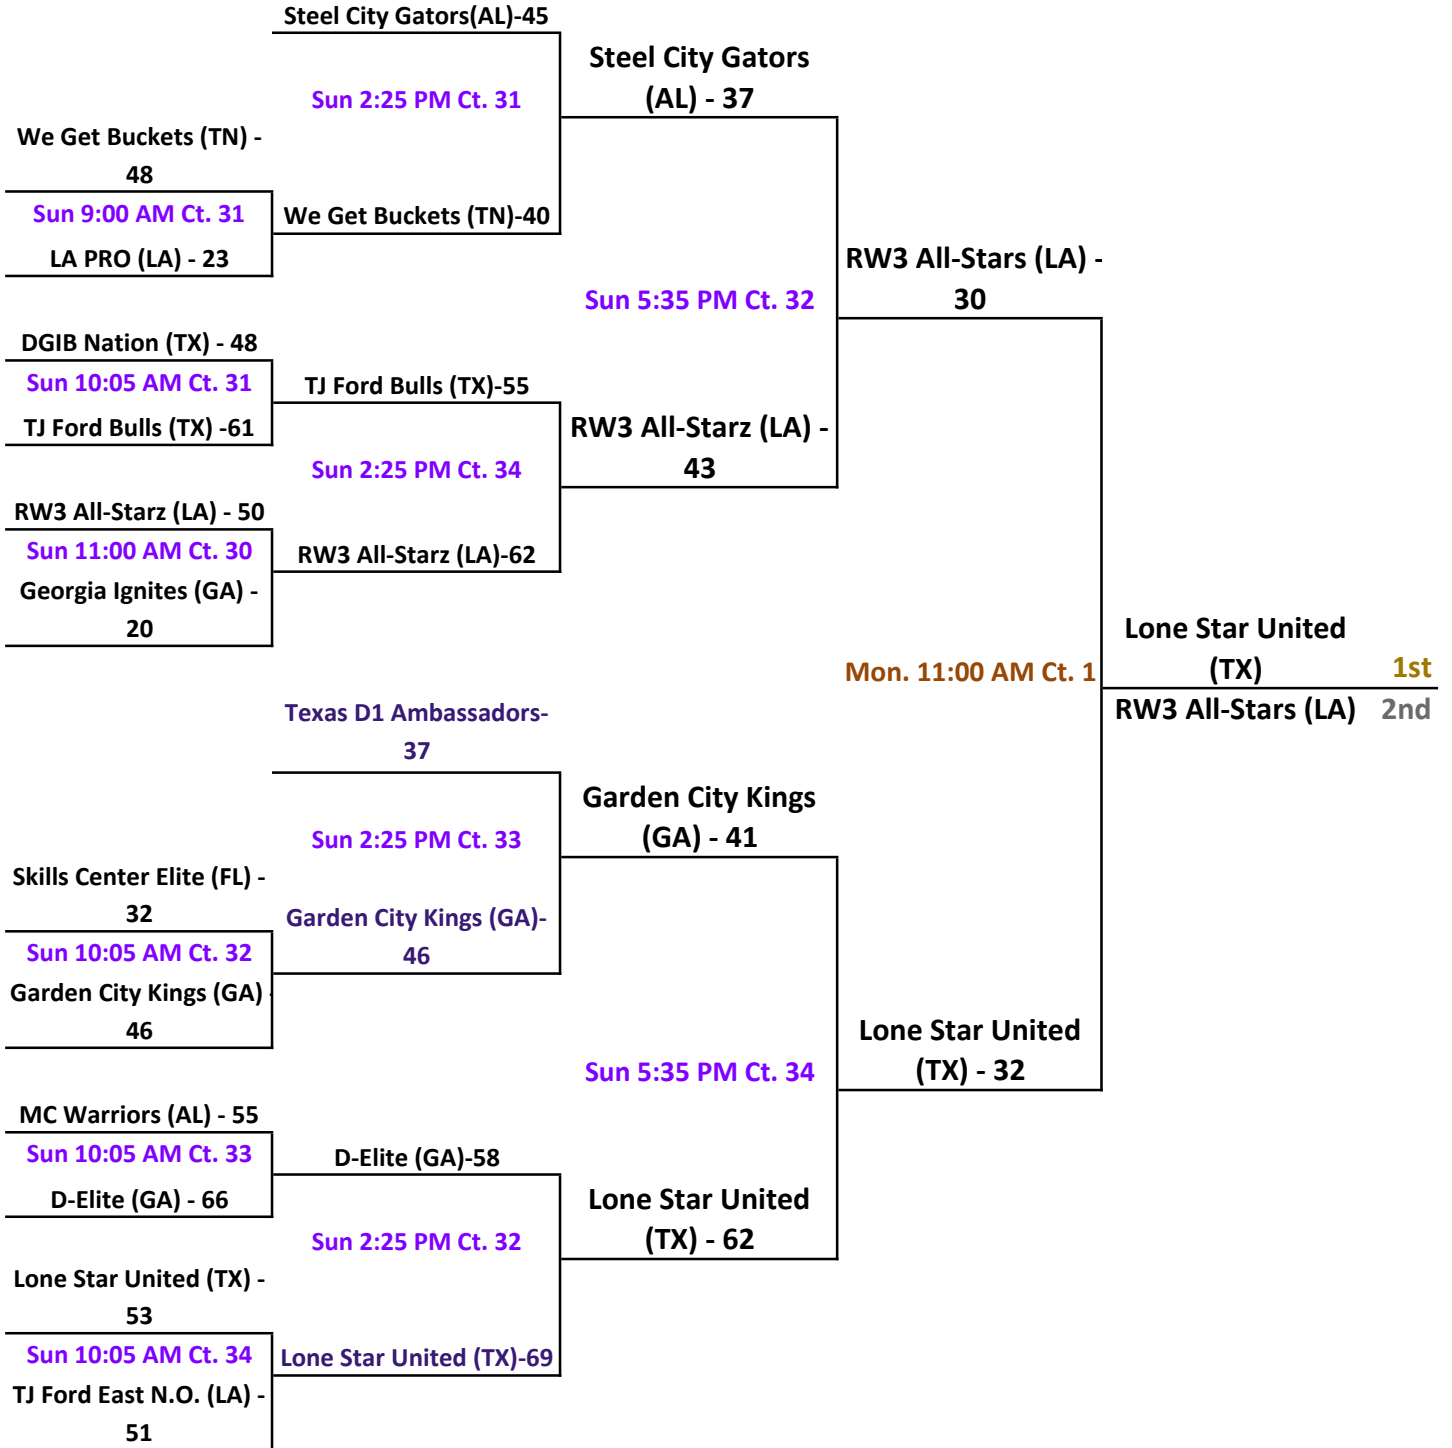

2018 Allstate Sugar Bowl Super 60

GOLD Bracket: 7th Grade Boys Division

Gym Sites: view all sites on website link above schedules