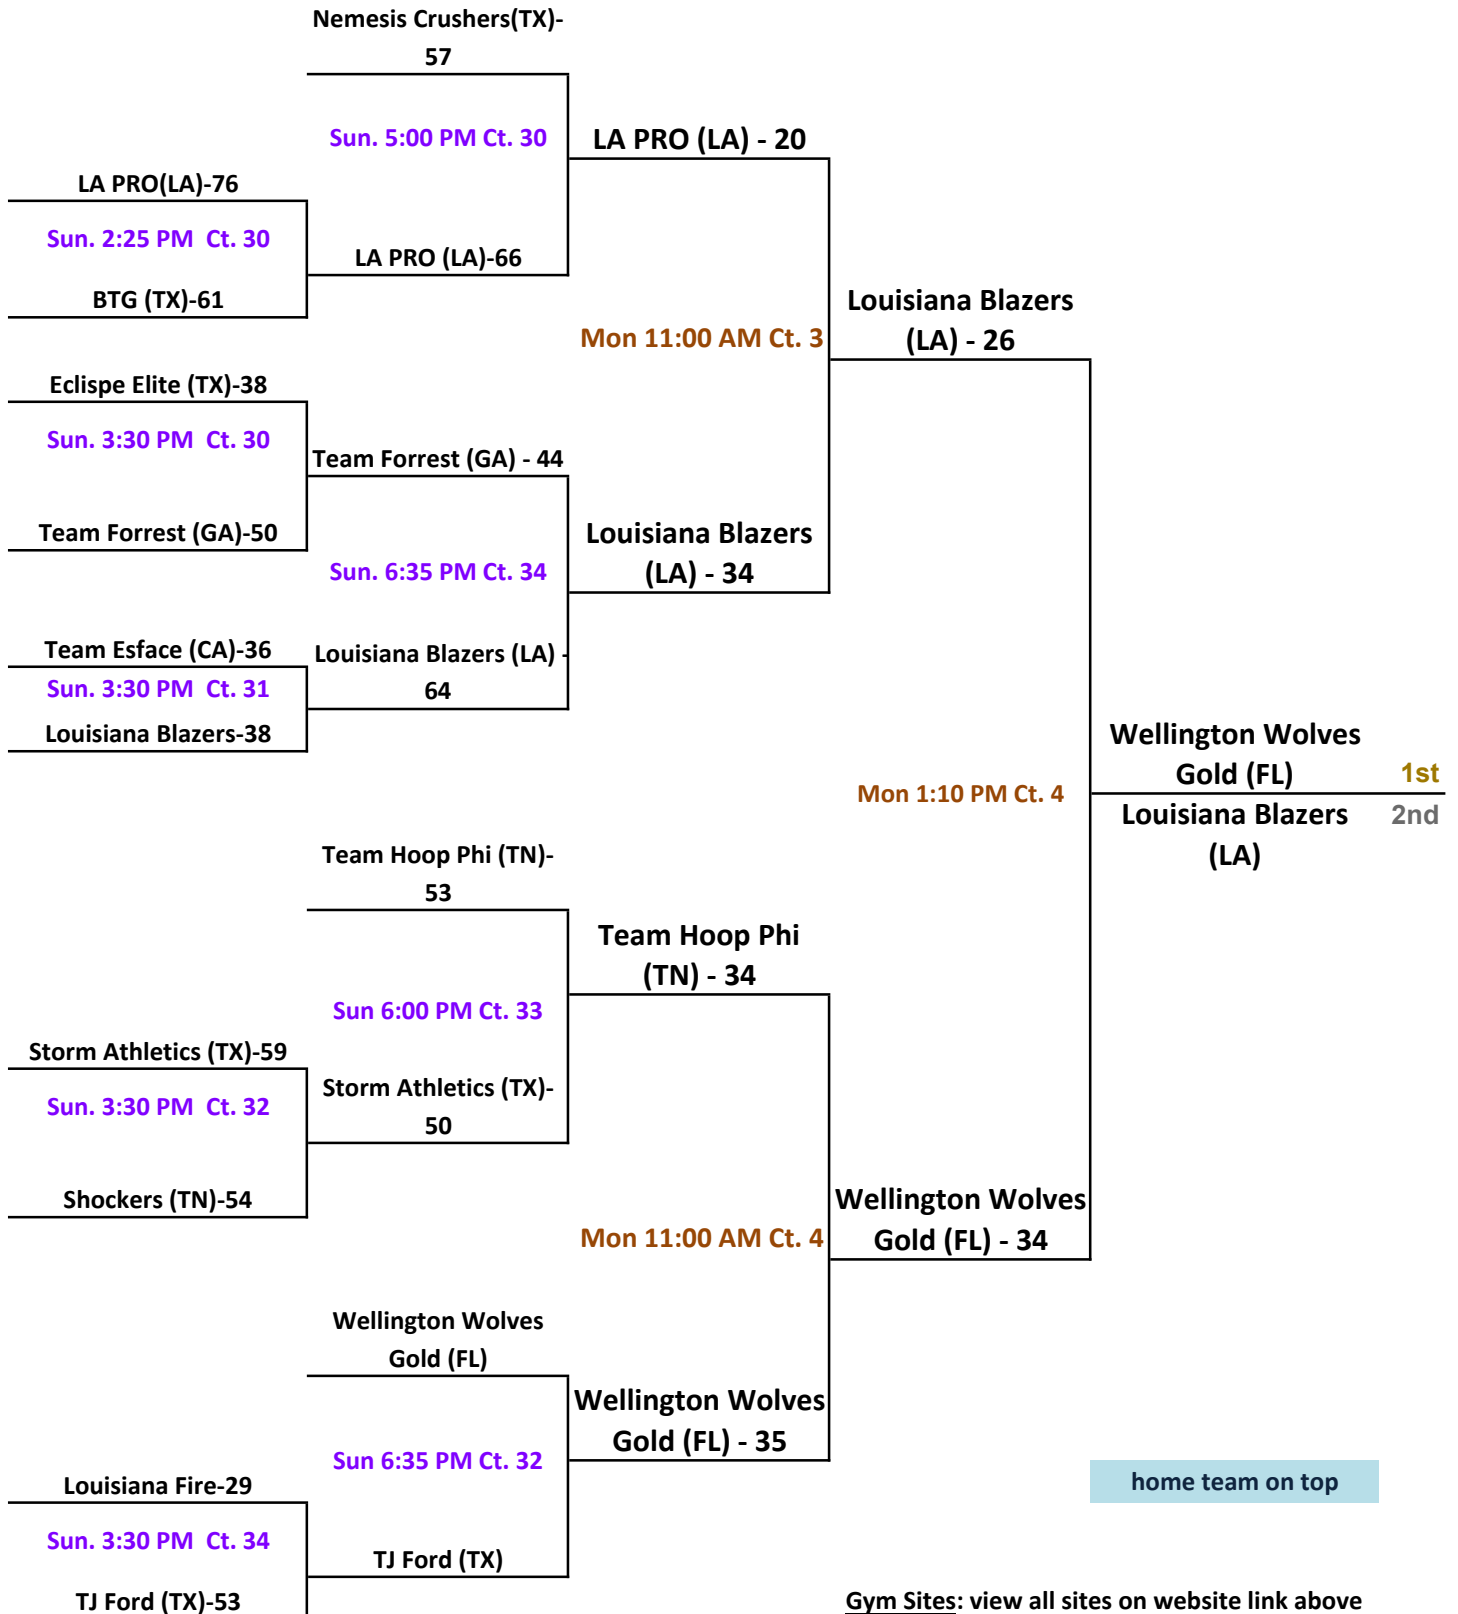

2018 Allstate Sugar Bowl Super 60

PURPLE Bracket: 8th Grade Boys Division

Gym Sites: view all sites on website link above schedules