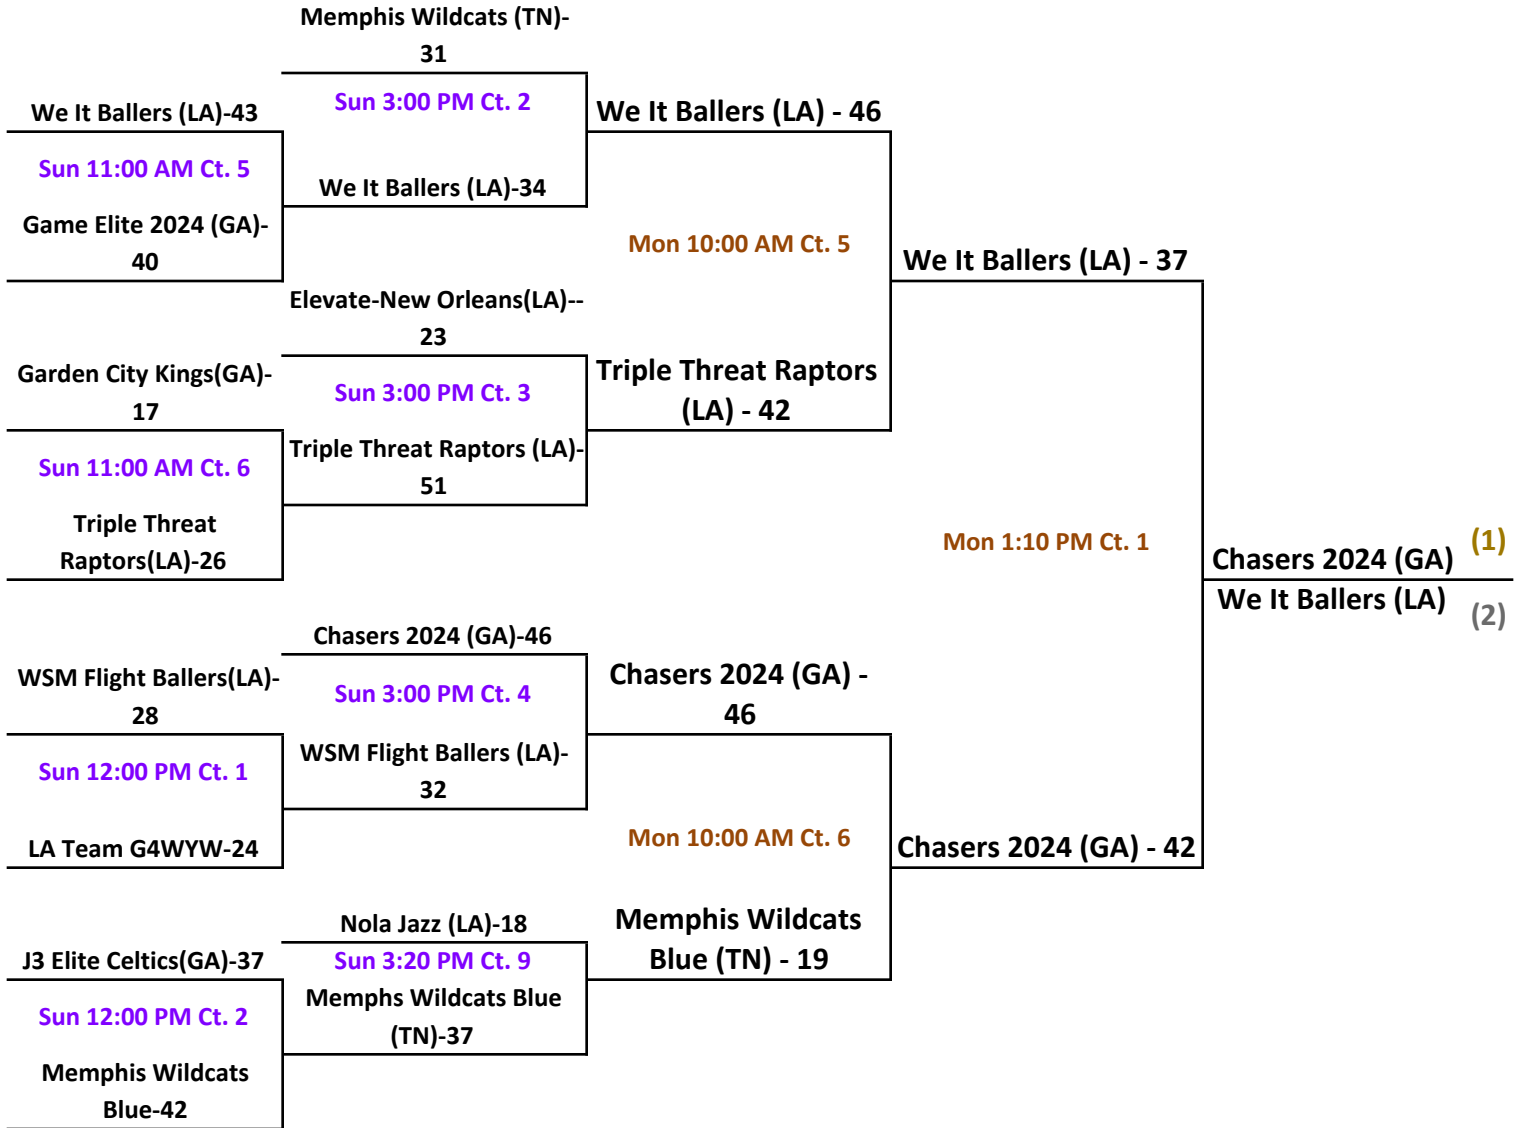

Players MUST be in FULL uniform to enter gym !

wna=will not advance

HOME TEAM is listed on left

Please read ALL playing rules

2018 Allstate Sugar Bowl Super 60 GOLD Bracket: 12 & under Division

Gym Sites: view all sites on website link above schedules