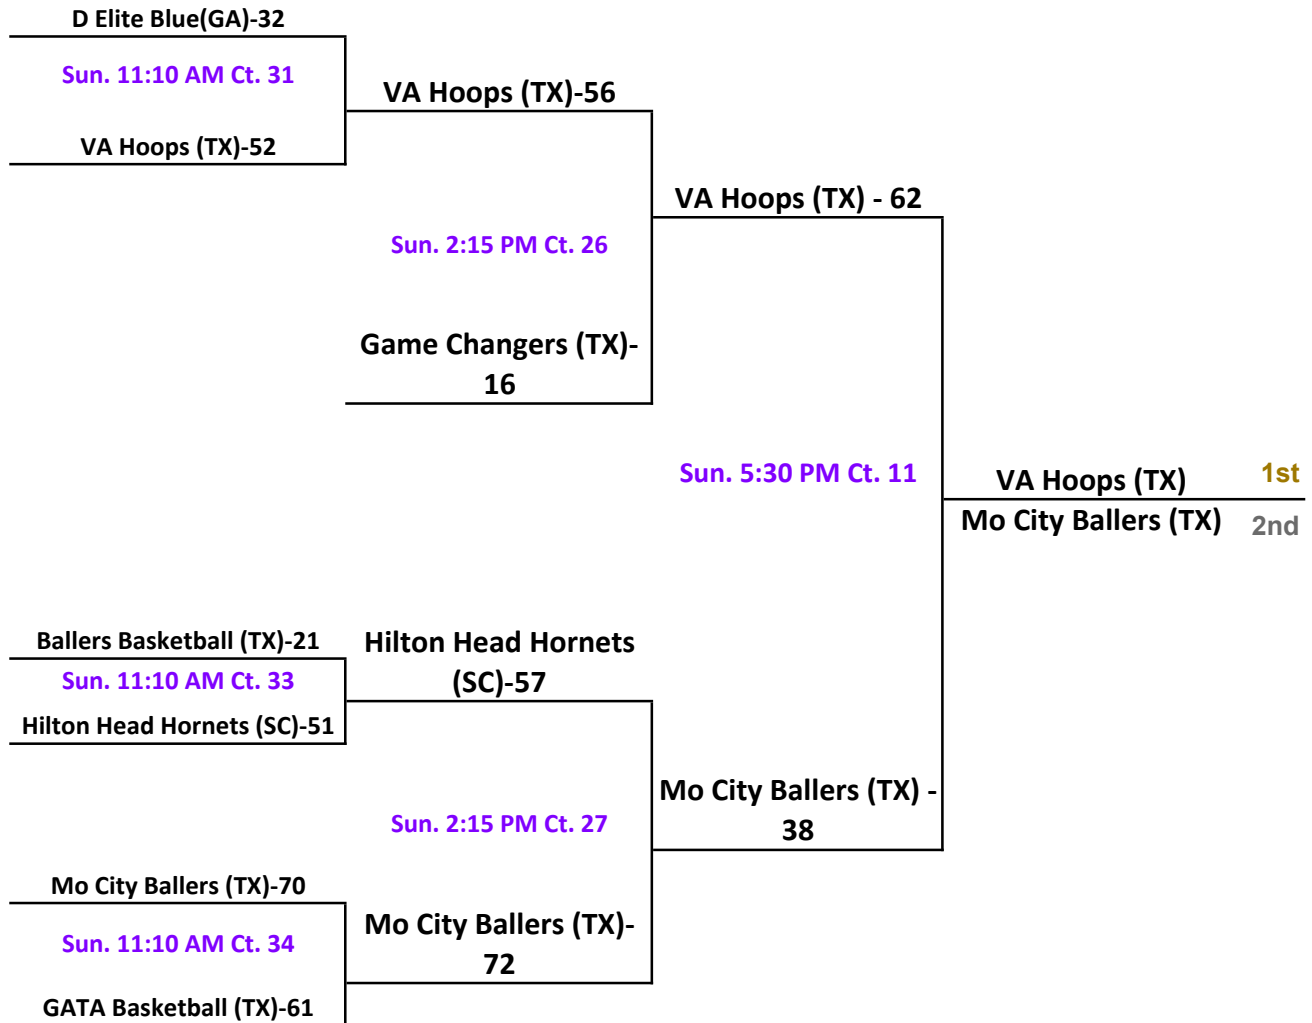

2018 Allstate Sugar Bowl Super 60 GREEN Bracket: 14&under Boys Division

Gym Sites: view all sites on website link above schedules