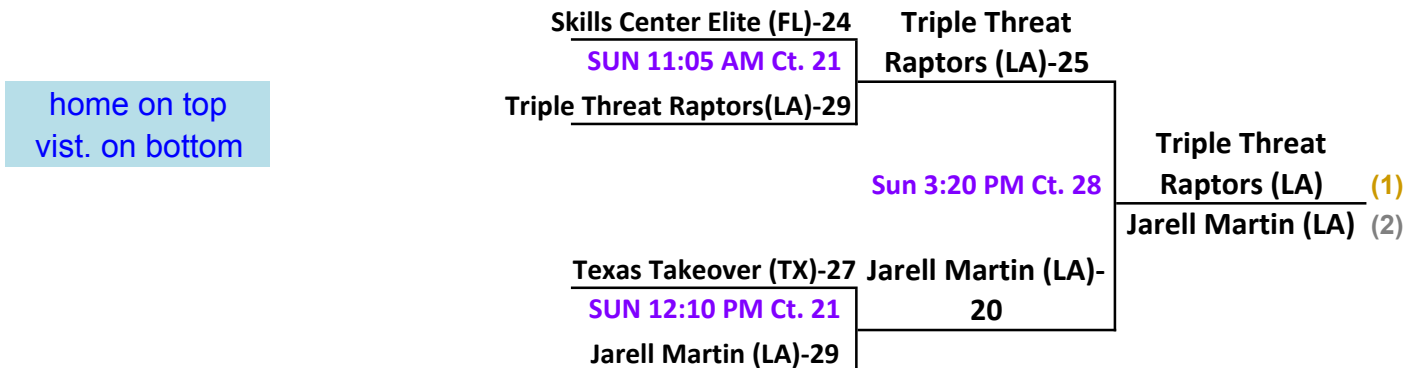

Players MUST be in FULL uniform to enter gym !

HOME TEAM is on left

2018 Allstate Sugar Bowl Super 60 GOLD Bracket: 9u Boys Division

2018 Allstate Sugar Bowl Super 60 PURPLE Bracket: 9u Boys Division

Gym Sites: view all sites on website link above schedules.