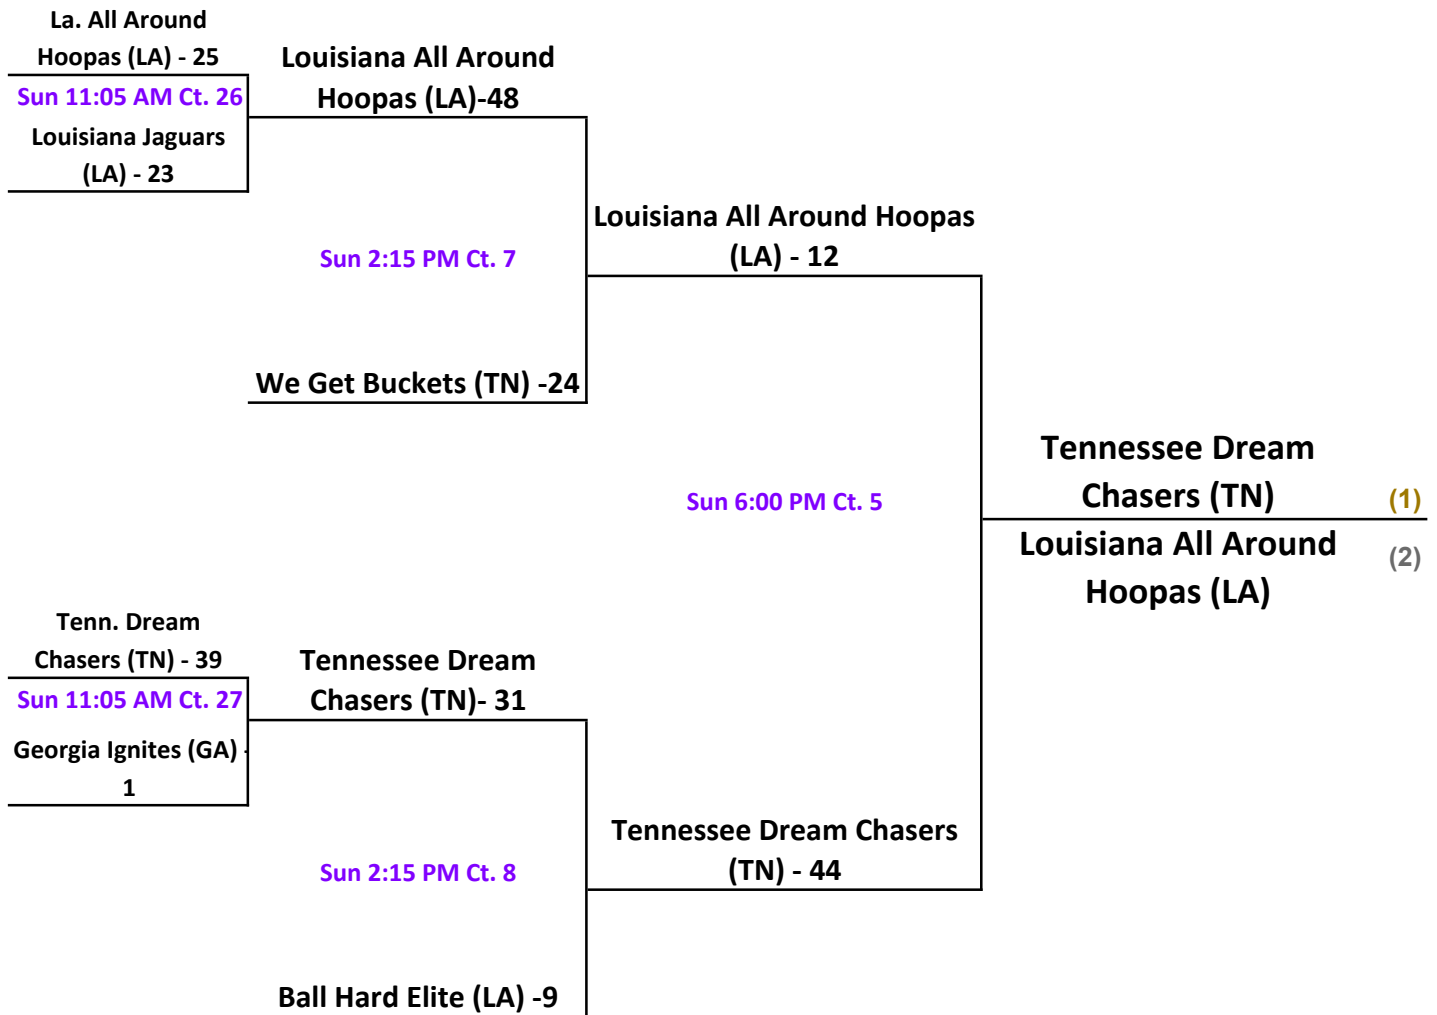

2018 Allstate Sugar Bowl Super 60

PURPLE Bracket: 10u Boys Division

Gym Sites: view all sites on website link above schedules