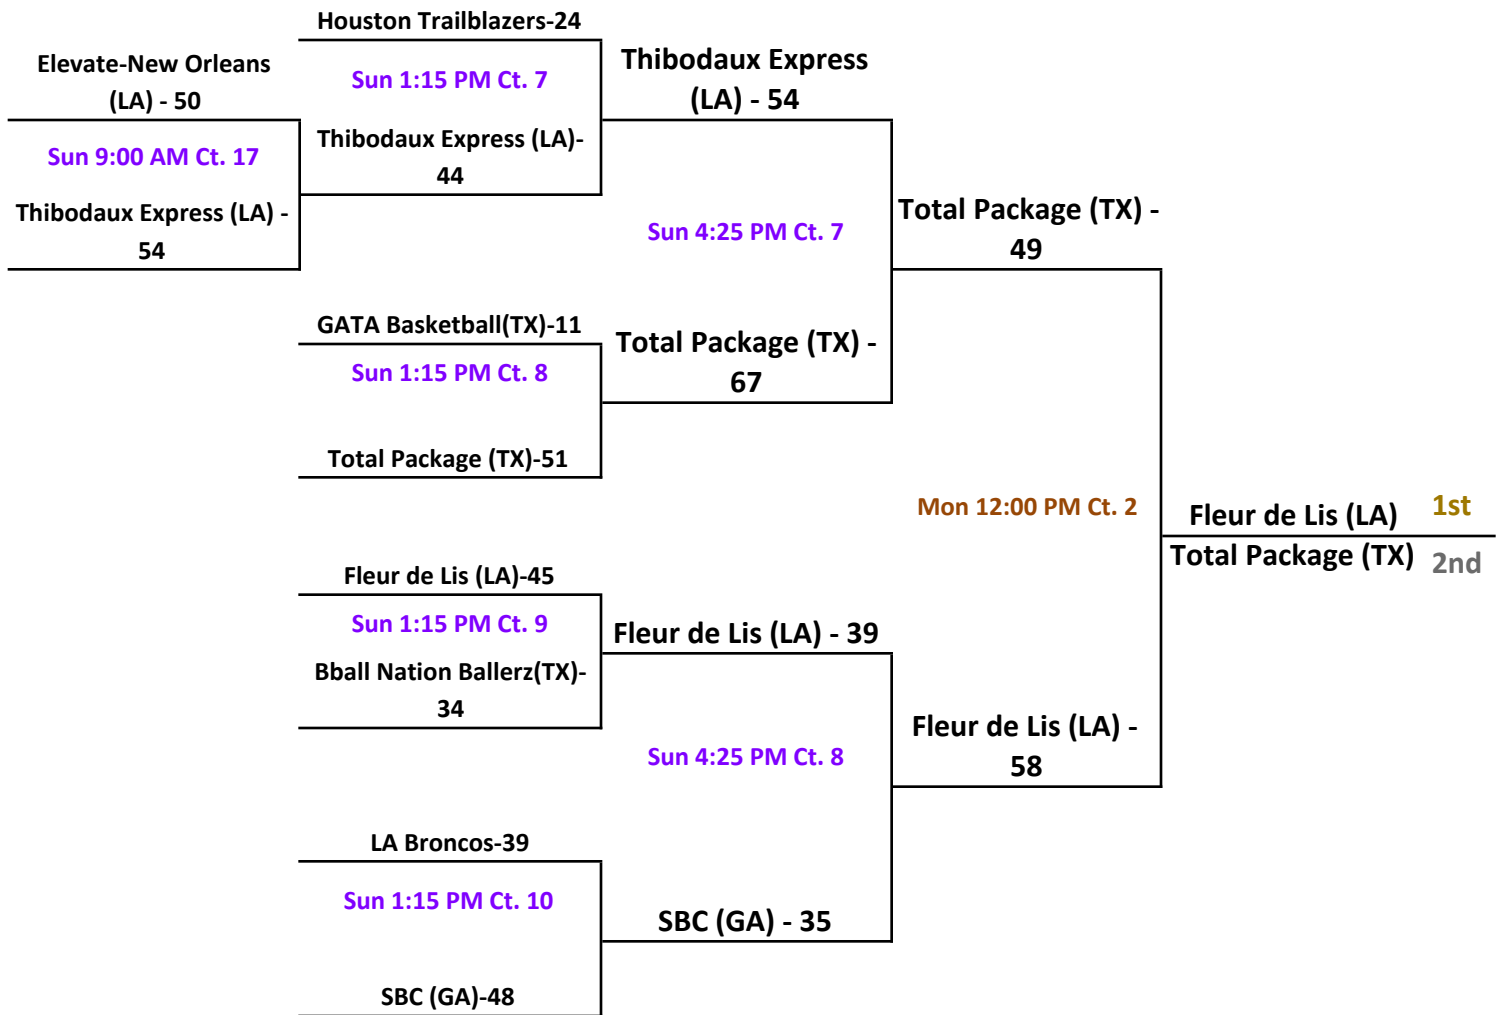

Teams must arrive at the gym site at LEAST 30 min. before as scheduled game time as games CAN & will begin EARLY!

not the 1st game of the day

2018 Allstate Sugar Bowl Super 60 GOLD Bracket: 13 & under Division

Gym Sites: view all sites on website link above schedules

2018 Allstate Sugar Bowl Super 60 PURPLE Bracket: 13 & under Division

Gym Sites: view all sites on website link above schedules

2018 Allstate Sugar Bowl Super 60 GREEN Bracket: 13 & under Division