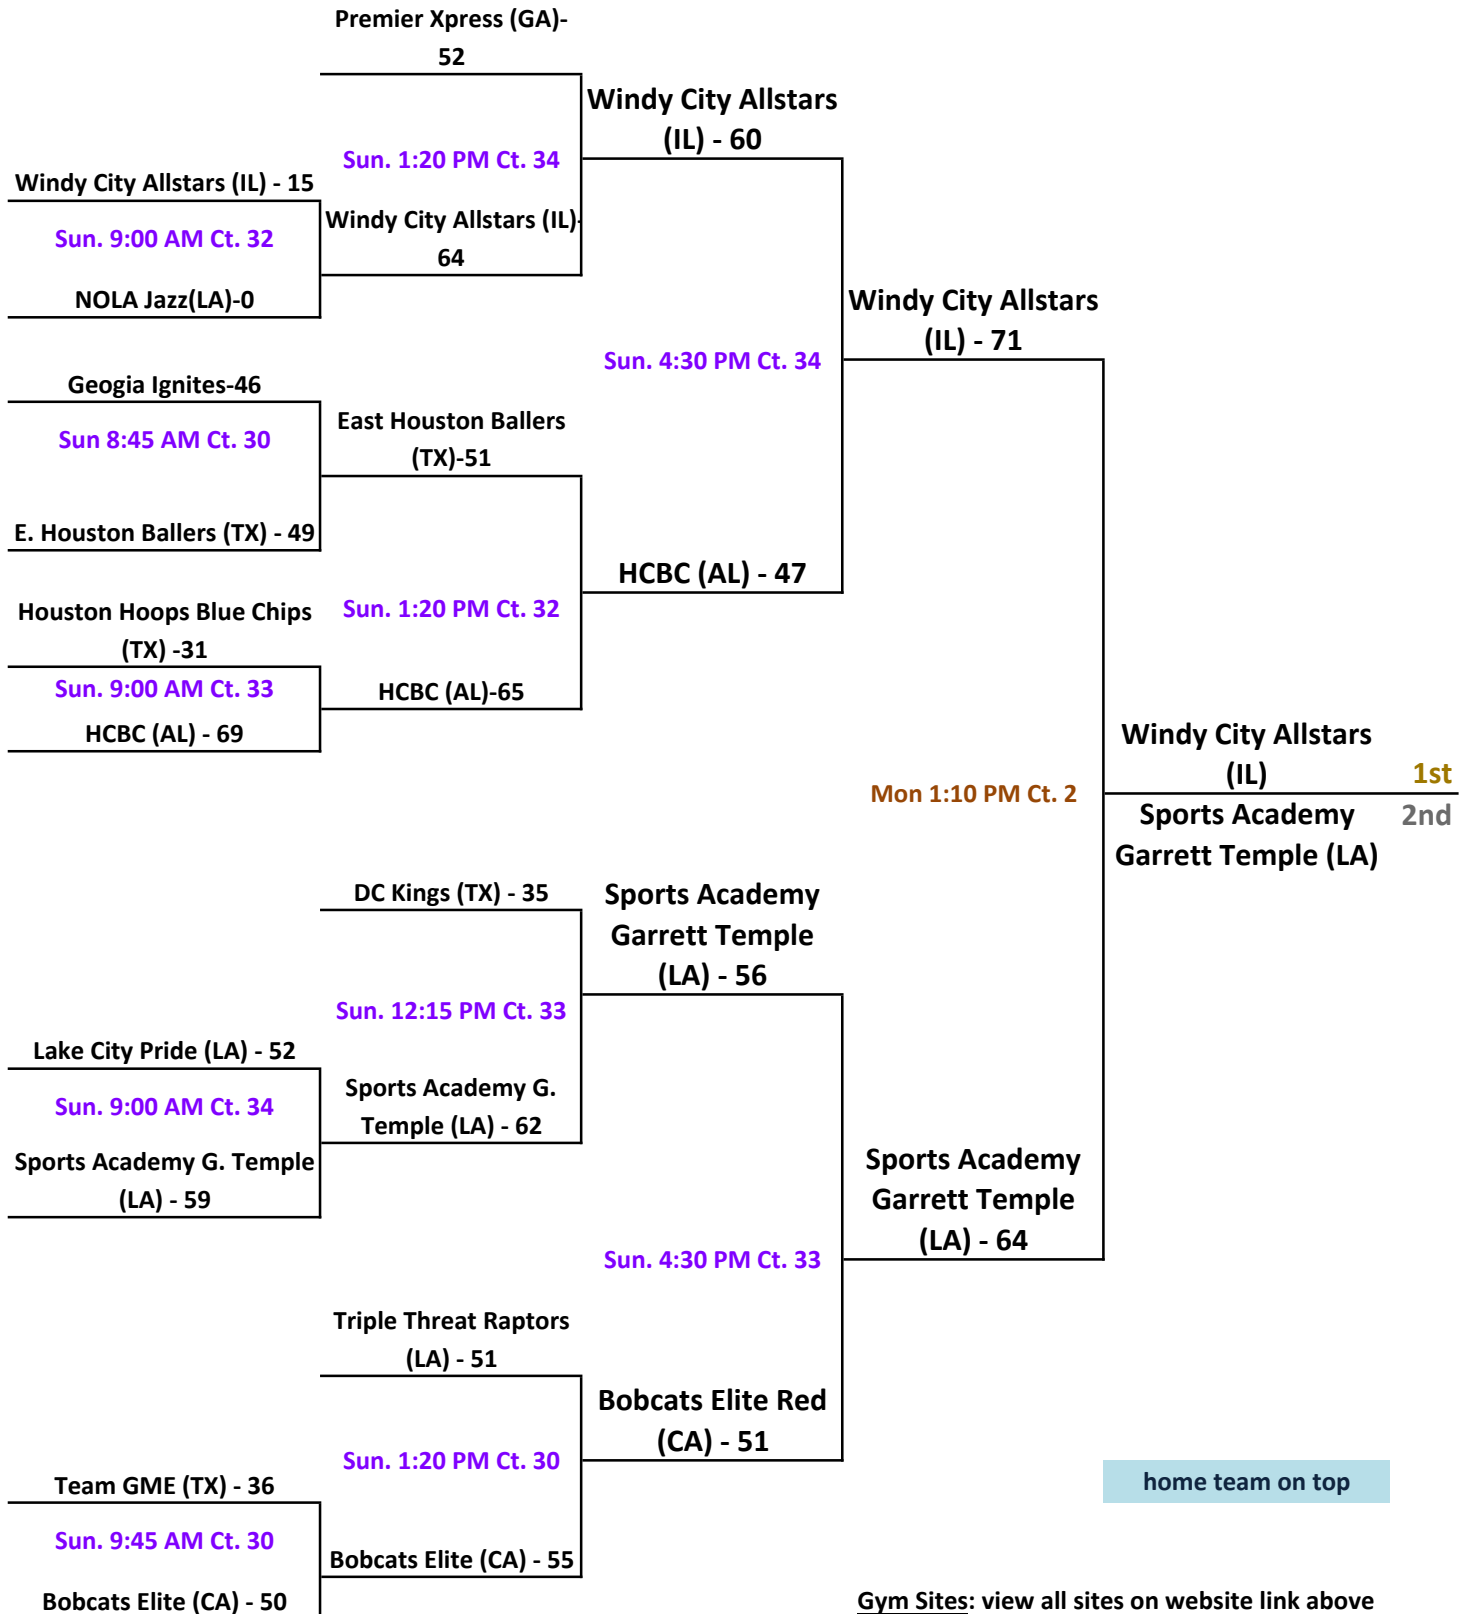

2018 Allstate Sugar Bowl Super 60 GREEN Bracket: 8th Grade Boys Division

home team on top

Gym Sites: view all sites on website link above
schedules