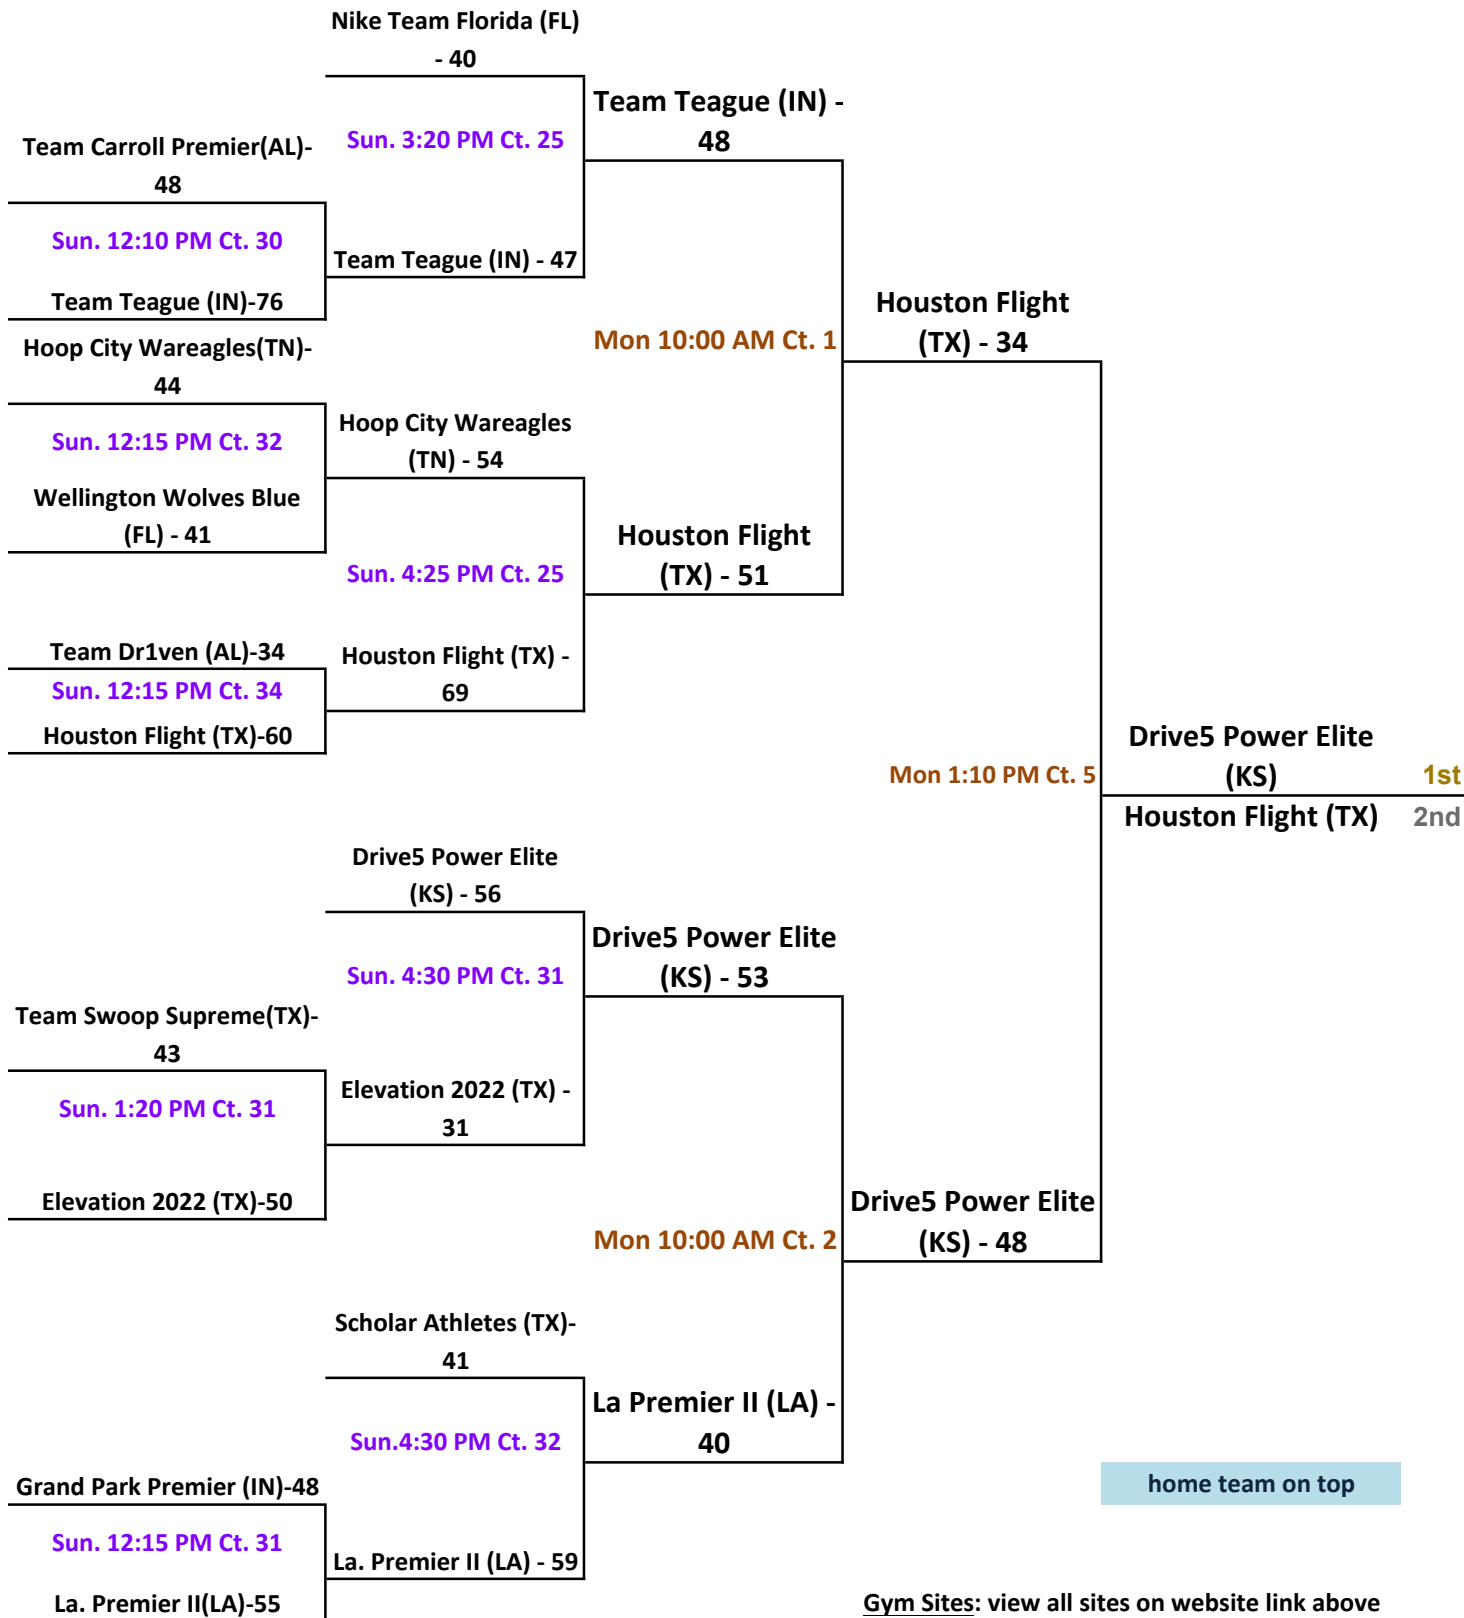

2018 Allstate Sugar Bowl Super 60

GOLD Bracket: 8th Grade Boys Division