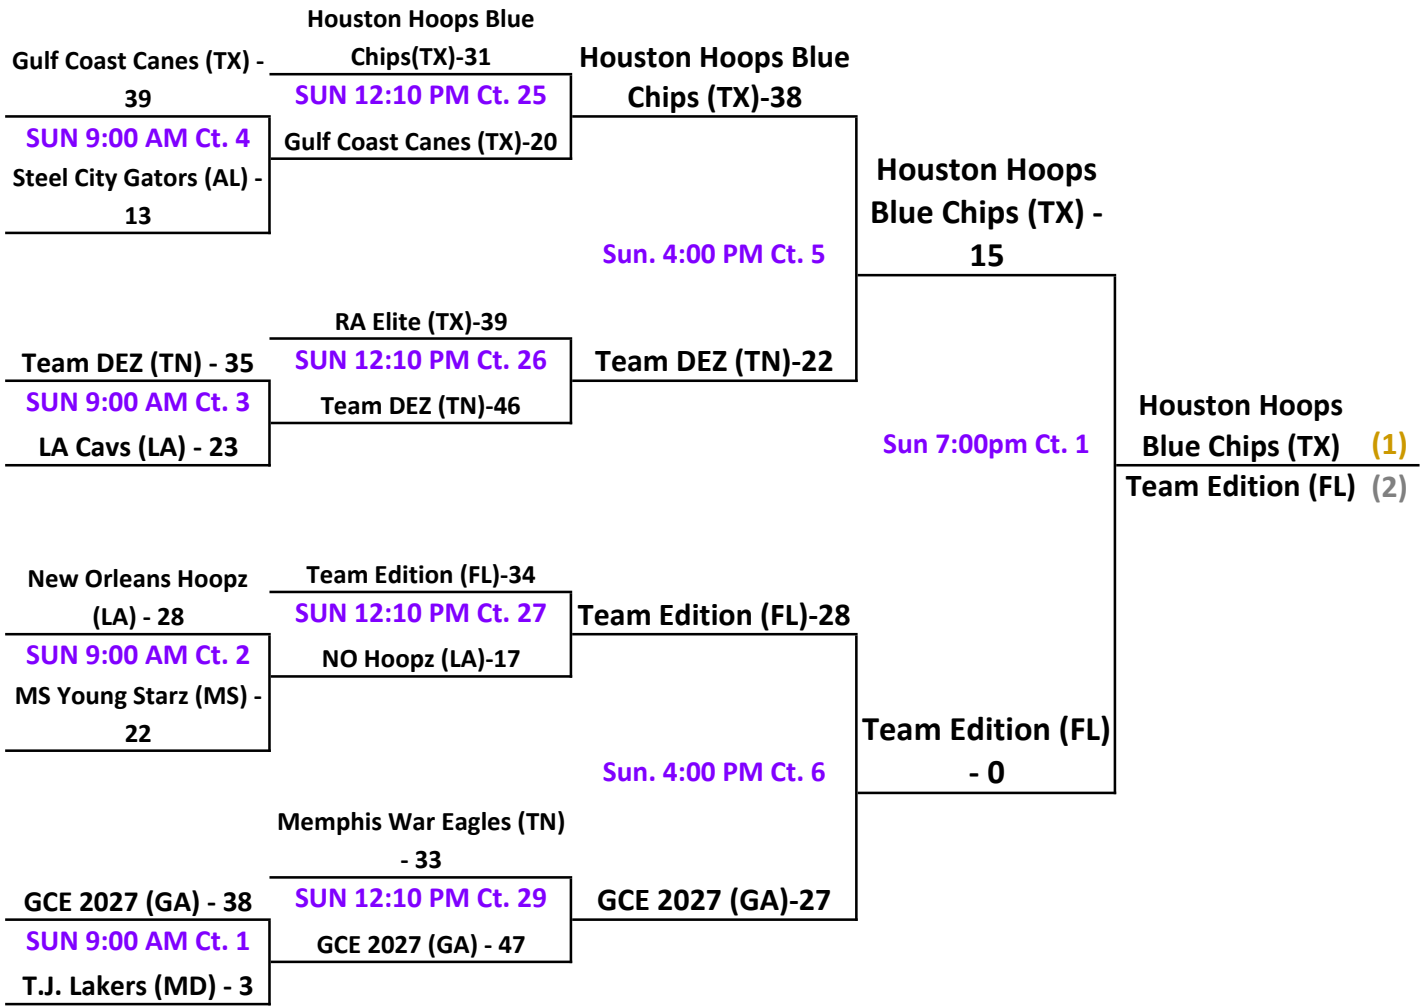

Pool E						Pool F					
W	L					W	L				
2	0	E 1	Team DEZ (TN)		1st	2	0	F 1	GCE 2027 (GA)		1st
0	2	E 2	New Orleans Hoopz (LA)		2nd	0	2	F 2	Steel City Gators (AL)		2nd
Teams	Date	Time	Site	Results		Teams	Date	Time	Site	Results	
* E 1 v E 2	Sat	2:40 PM	4	E 1 <u>33</u> E 2 <u>17</u>		* F 1 v F 2	Sat	2:40 PM	2	F 1 <u>43</u> F 2 <u>0</u>	
E 2 v F 1	Sat	8:40 AM	4	E 2 <u>15</u> F 1 <u>19</u>		E 2 v F 1	Sat	8:40 AM	4	E 2 <u>15</u> F 1 <u>19</u>	
E 1 v F 2	Sat	9:40 AM	4	E 1 <u>38</u> F 2 <u>13</u>		E 1 v F 2	Sat	9:40 AM	4	E 1 <u>38</u> F 2 <u>13</u>	

* pool placement championship

Teams MUST arrive at the gym site AT LEAST 30 min. BEFORE scheduled game time as games CAN and WILL BEGIN EARLY !!!

not the 1st game of the day

Gym Sites: view all sites on website link above schedules

Players MUST be in FULL uniform to enter gym !

HOME TEAM is on left

2018 Allstate Sugar Bowl Super 60 GOLD Bracket: 9u Boys Division

2018 Allstate Sugar Bowl Super 60 PURPLE Bracket: 9u Boys Division

Gym Sites: view all sites on website link above schedules.