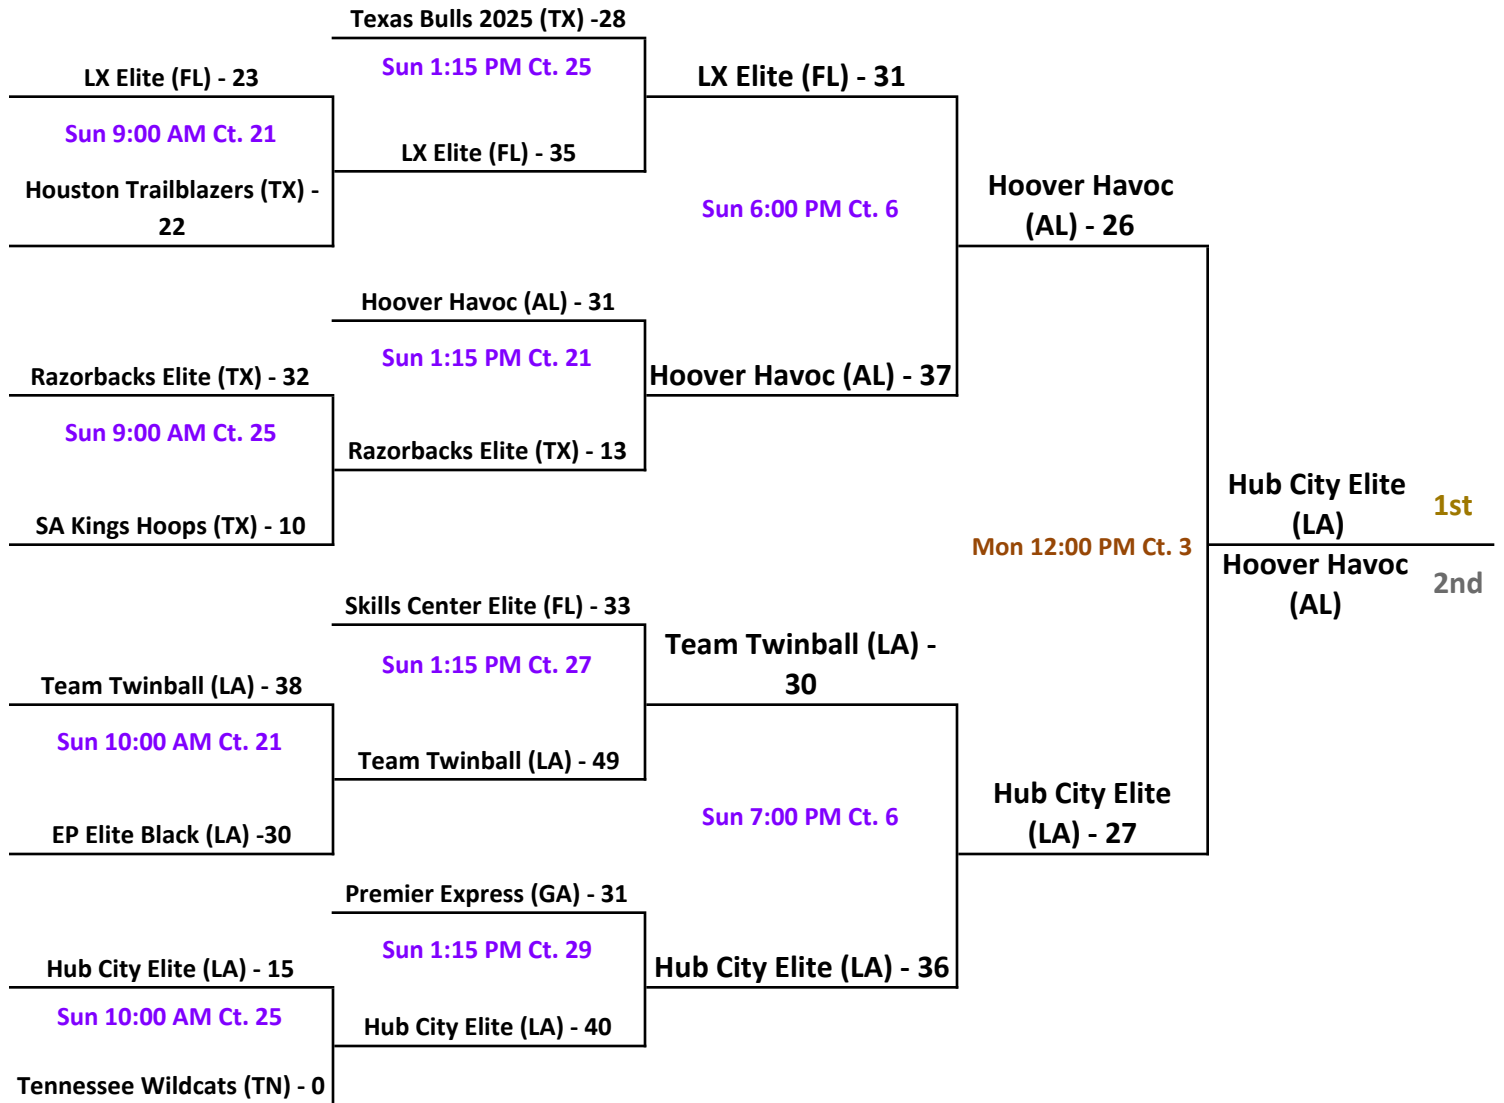

Players MUST be in FULL uniform to enter gym !

HOME TEAM is listed on left

Please read ALL playing rules

2018 Allstate Sugar Bowl Super 60 GOLD Bracket: 11 & under Division

Gym Sites: view all sites on website link above schedules

2018 Allstate Sugar Bowl Super 60 PURPLE Bracket: 11 & under Division

Gym Sites: view all sites on website link above schedules

2018 Allstate Sugar Bowl Super 60 GREEN Bracket: 11 & under Division

Gym Sites: view all sites on website link above schedules