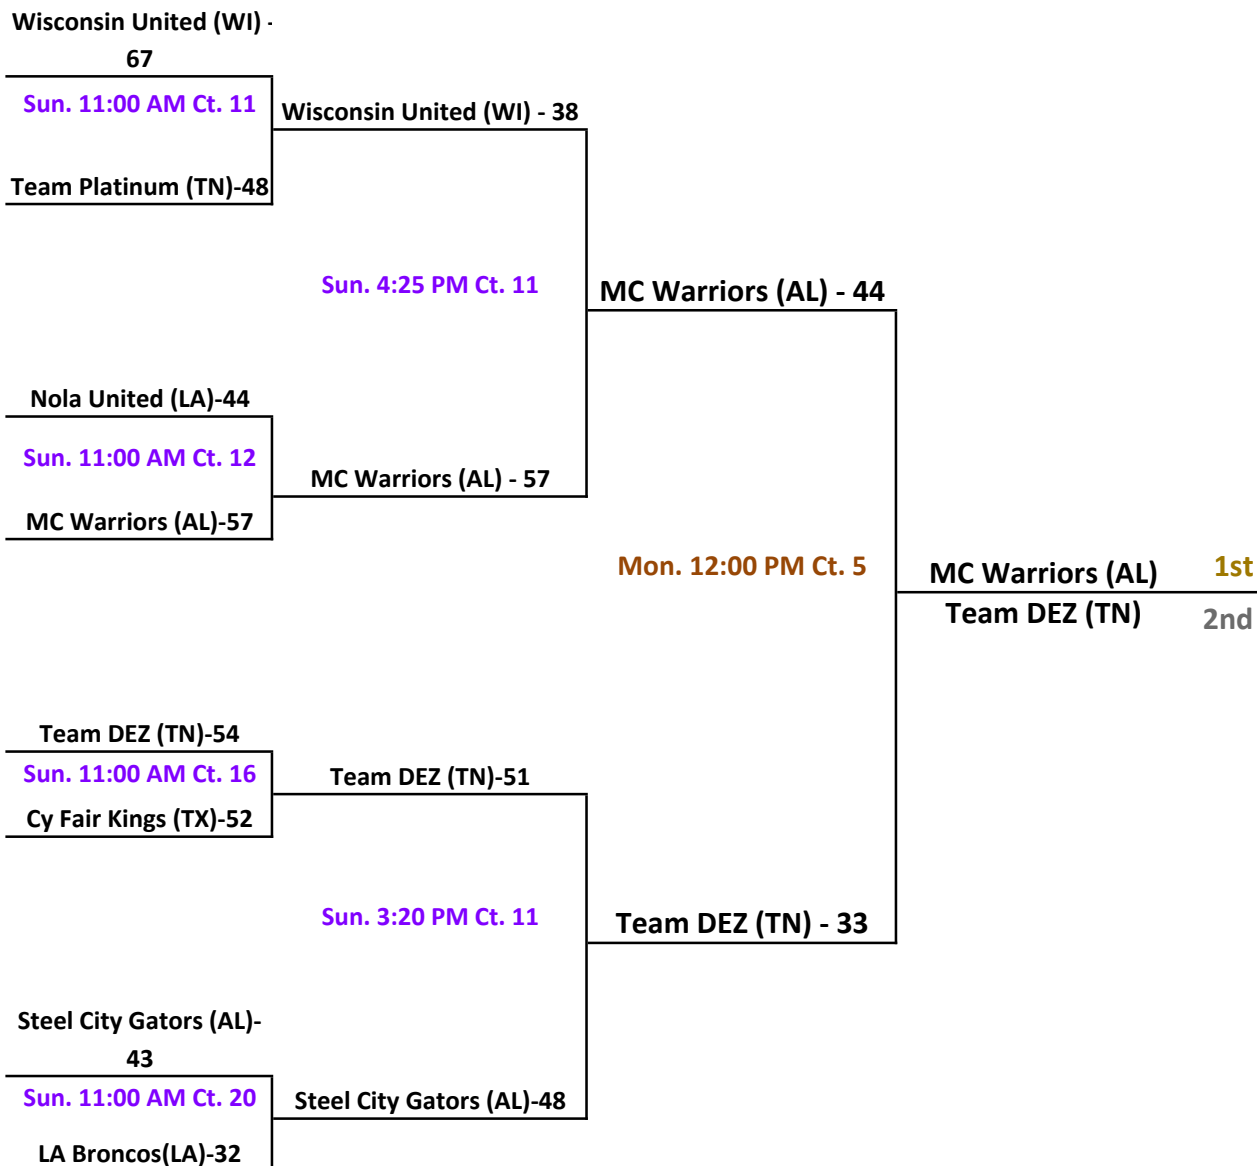

2018 Allstate Sugar Bowl Super 60 GOLD Bracket: 14&under Boys Division

Gym Sites: view all sites on website link above schedules