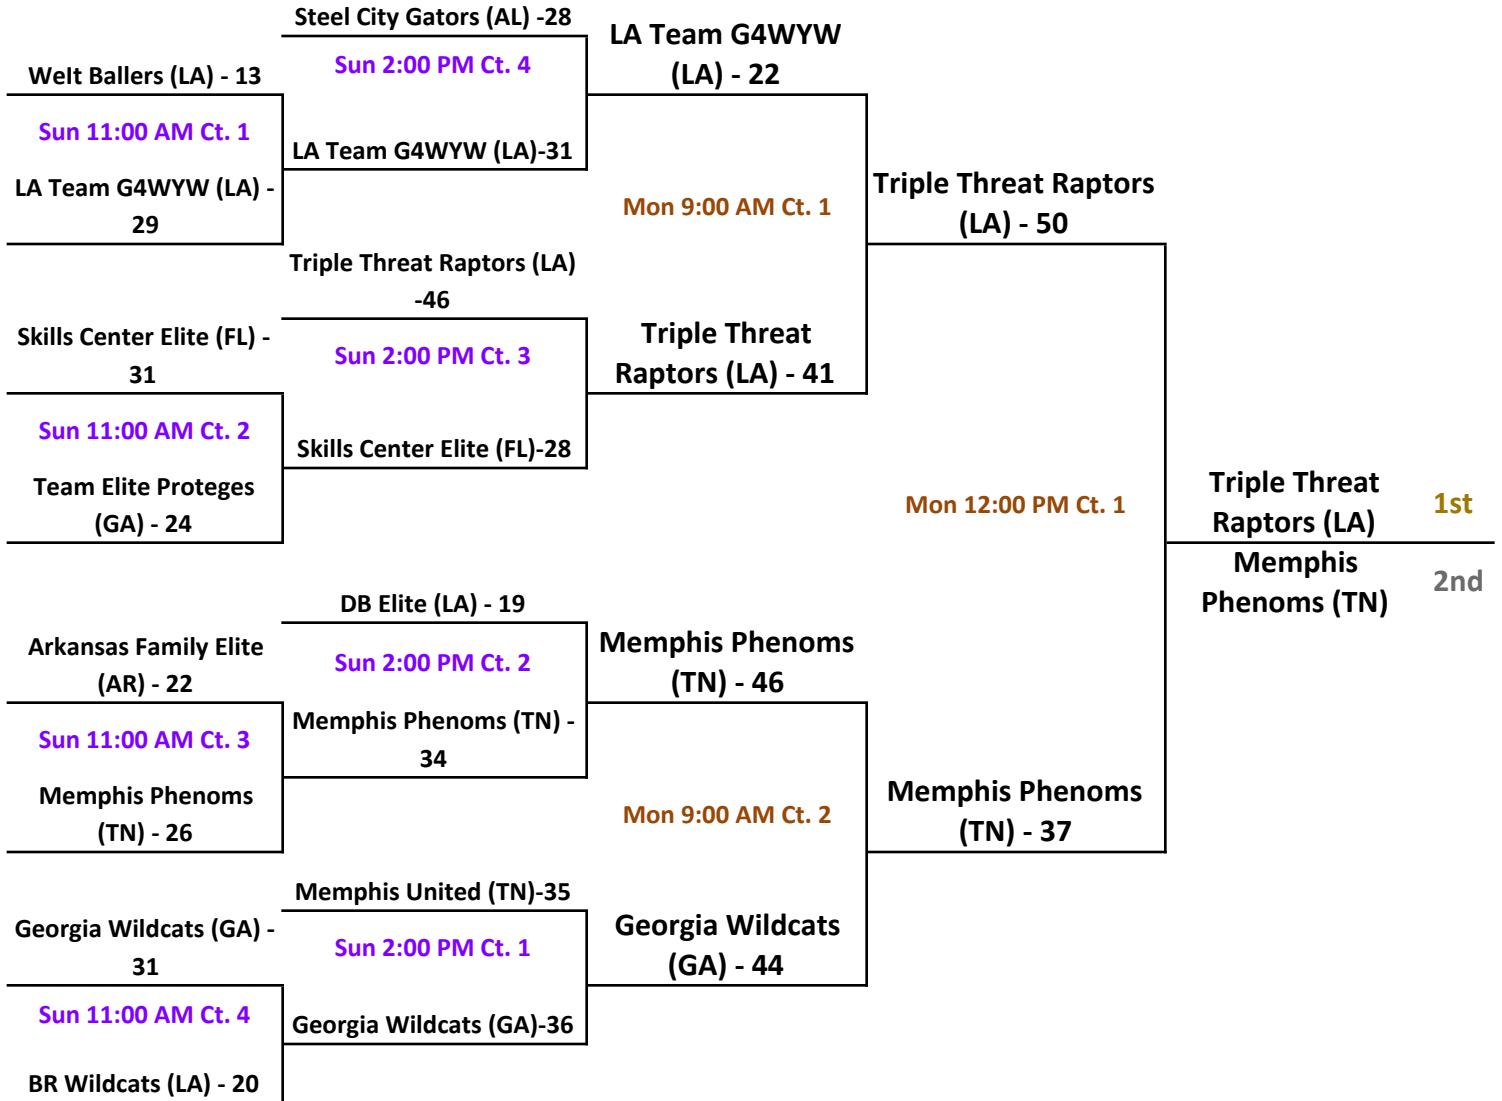

Players MUST be in FULL uniform to enter gym !

HOME TEAM is listed on left

Please read ALL playing rules

2018 Allstate Sugar Bowl Super 60 GOLD Bracket: 11 & under Division

Gym Sites: view all sites on website link above schedules