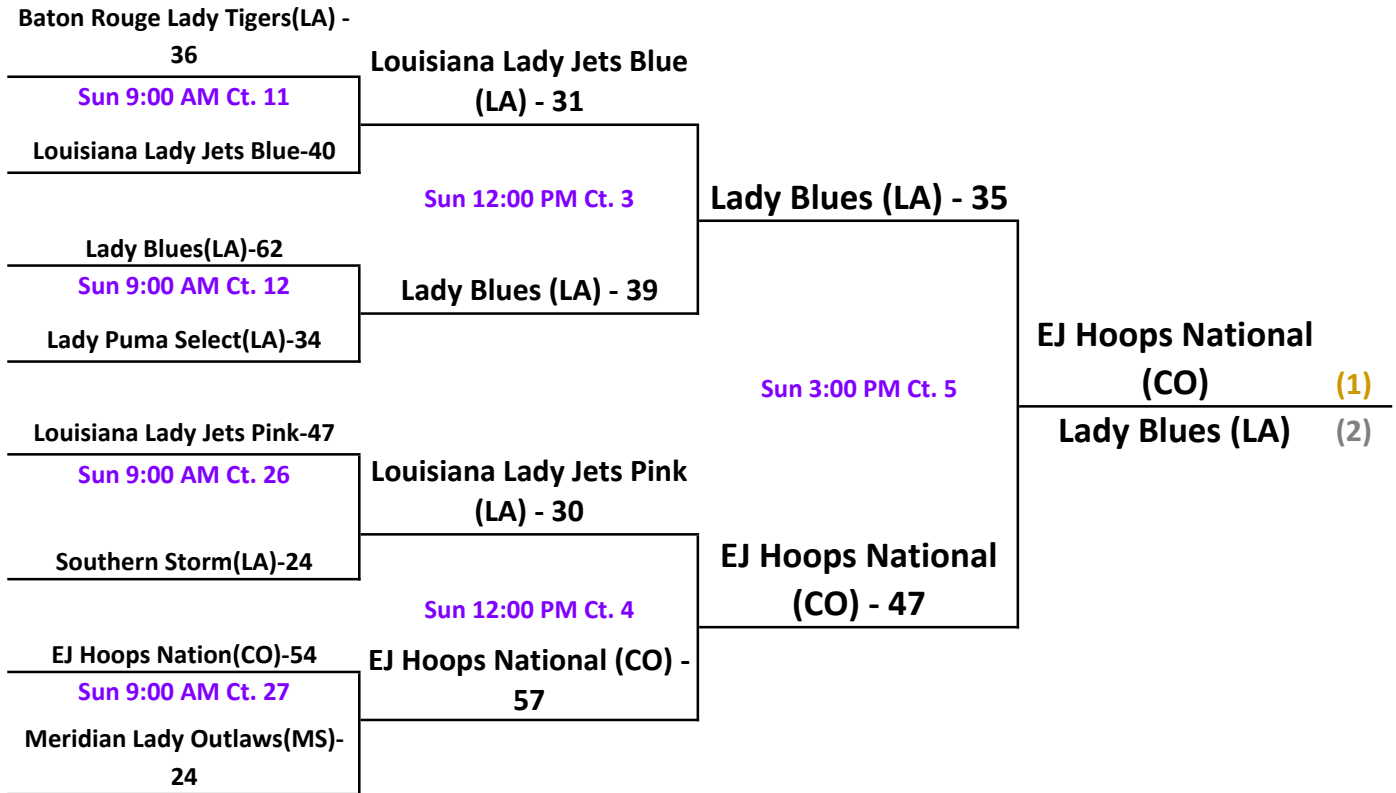

2018 Allstate Sugar Bowl Super 60 GOLD Bracket: 10th Grade Girls Division