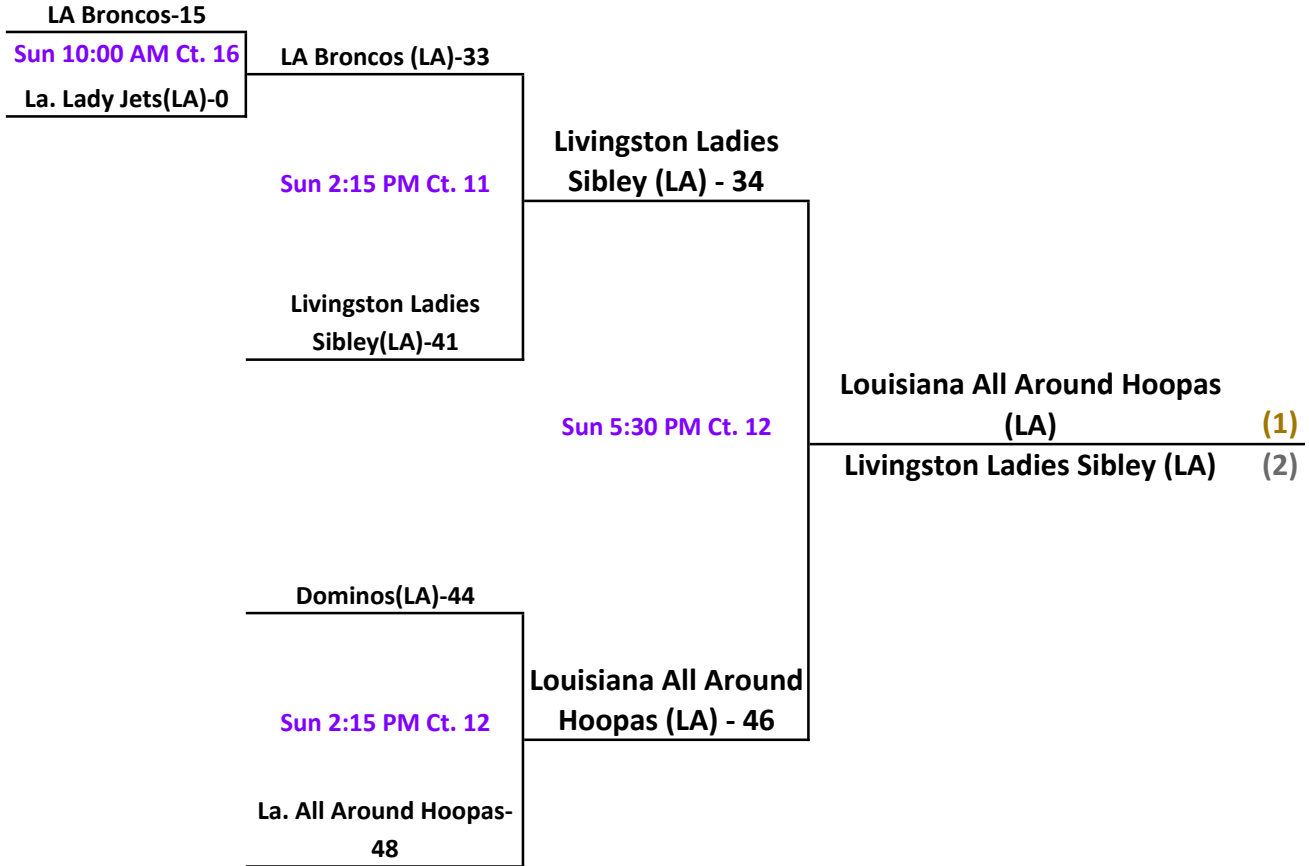

2018 Allstate Sugar Bowl Super 60 PURPLE Bracket: 8th Grade GIRLS Division

Gym Sites: view all sites on website link above schedules