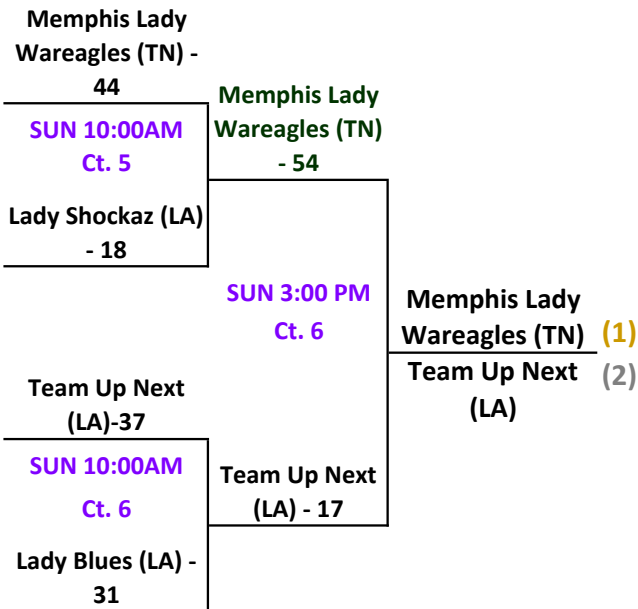

2018 Allstate Sugar Bowl Super 60 GIRLS - 7th Grade

W		L		Pool A				W		L		Pool B					
3	0	A 1	Memphis Lady War Eagles (TN)			1st		0	3	B1	Meridian Lady Outlaws (MS)			4th			
1	2	A 2	Louisiana Prodigy Elite (LA)			3rd		2	1	B2	Lake City Pride (LA)	+2-3 = -1		3rd			
0	3	A 3	Southeastern LA Roadrunners (LA)			4th		2	1	B3	Team Up Next (LA)	-2+3 = +1		1st			
2	1	A 4	Lady Blues (LA)			2nd		2	1	B4	Lady Shockaz (LA)	-2+2 = 0		2nd			
Teams		Day	Time	Site	Results				Teams		Day	Time	Site	Results			
A 1 v A 3	Sat	4:40 PM	2	A 1	60	A 3	2	B 1 v B 3	Sat	2:25 PM	23	B 1	31	B 3	38		
A 2 v A 4	Sat	4:40 PM	3	A 2	30	A 4	31	B 2 v B 4	Sat	3:25 PM	23	B 2	49	B 4	47		
A 2 v A 1	Sat	7:40 PM	4	A 2	34	A 1	57	B 2 v B 1	Sat	9:15 AM	18	B 2	42	B 1	19		
A 3 v A 4	Sat	7:40 PM	2	A 3	8	A 4	29	B 3 v B 4	Fri	5:00 PM	6	B 3	31	B 4	33		
A 1 v A 4	Fri	8:00 PM	3	A 1	38	A 4	17	B 1 v B 4	Sat	7:35 PM	11	B 1	35	B 4	55		
A 3 v A 2	Sat	9:15 AM	19	A 3	15	A 2	42	B 3 v B 2	Sat	7:35 PM	12	B 3	38	B 2	35		

Teams must arrive at the gym site at LEAST 30 min. before as scheduled game time as games CAN & will begin EARLY! not the 1st game of the day

Please read ALL playing rules above schedules on p. 1

[Gym Sites](#): view all sites on website link on schedule page

Players MUST be in FULL uniform to enter gym !

HOME TEAM is listed on left in pool and top in bracket

2018 Allstate Sugar Bowl Super 60 GOLD Bracket: 7th Grade GIRLS Division