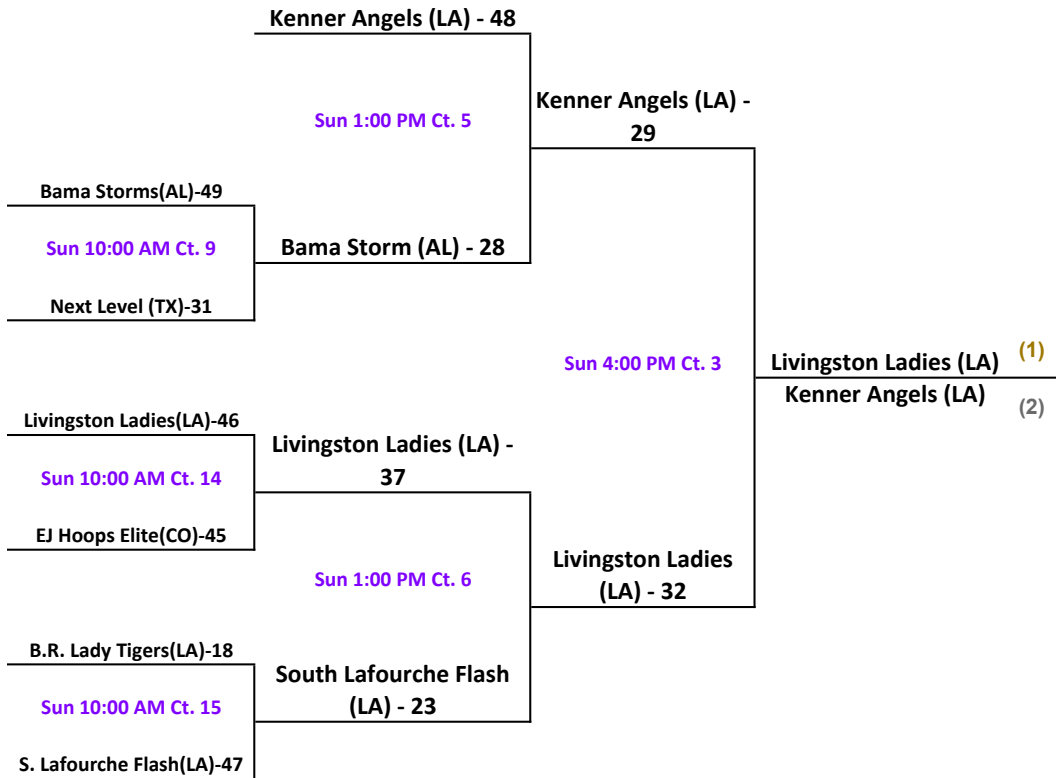

2018 Allstate Sugar Bowl Super 60 - GIRLS 9th Grade

Pool A						Pool B									
W	L					W	L								
1	1	A 1	EJ Hoops Elite (CO)	2nd		0	2	B 1	Next Level Basketball (TX)	2nd					
0	2	A 2	South Lafourche Lady Flash (LA)	3rd		1	1	B 2	Livingston Ladies 2021 (LA)	1st					
2	0	A 3	Kenner Angels (LA)	1st											
Teams	Date	Time	Site	Results				Teams	Date	Time	Site	Results			
A 1 v A 3	Fri	7:00 PM	5	A 1	26	A 3	32	* B 1 v B 2	Sat	3:40 PM	2	B 1	18	B 2	34
A 2 v A 3	Sat	5:40 PM	1	A 2	20	A 3	31	C 2 v B 1	Sat	10:15 AM	27	C 2	27	B 1	25
A 1 v A 2	Sat	12:20 PM	8	A 1	41	A 2	37	C 1 v B 2	Sat	10:15 AM	26	C 1	47	B 2	45

Pool C							
W	L						
2	0	C 1	Bama Storm (AL)	1st			
1	1	C 2	Baton Rouge Lady Tigers (LA)	2nd			
Teams	Date	Time	Site	Results			
* C 1 v C 2	Sat	1:20 PM	26	C 1	42	C 2	26
C 2 v B 1	Sat	10:15 AM	27	C 2	27	B 1	25
C 1 v B 2	Sat	10:15 AM	26	C 1	47	B 2	45

* pool placement championship

Gym Sites: view all sites on website link on schedule page

Players MUST be in FULL uniform to enter gym !

HOME TEAM is listed on left

Teams must arrive at the gym site at LEAST 30 min. before as scheduled game time as games CAN & will begin EARLY! not the 1st game of the day

Please read ALL playing rules above schedules on p. 1

2018 Allstate Sugar Bowl Super 60 GOLD Bracket: 9th Grade GIRLS