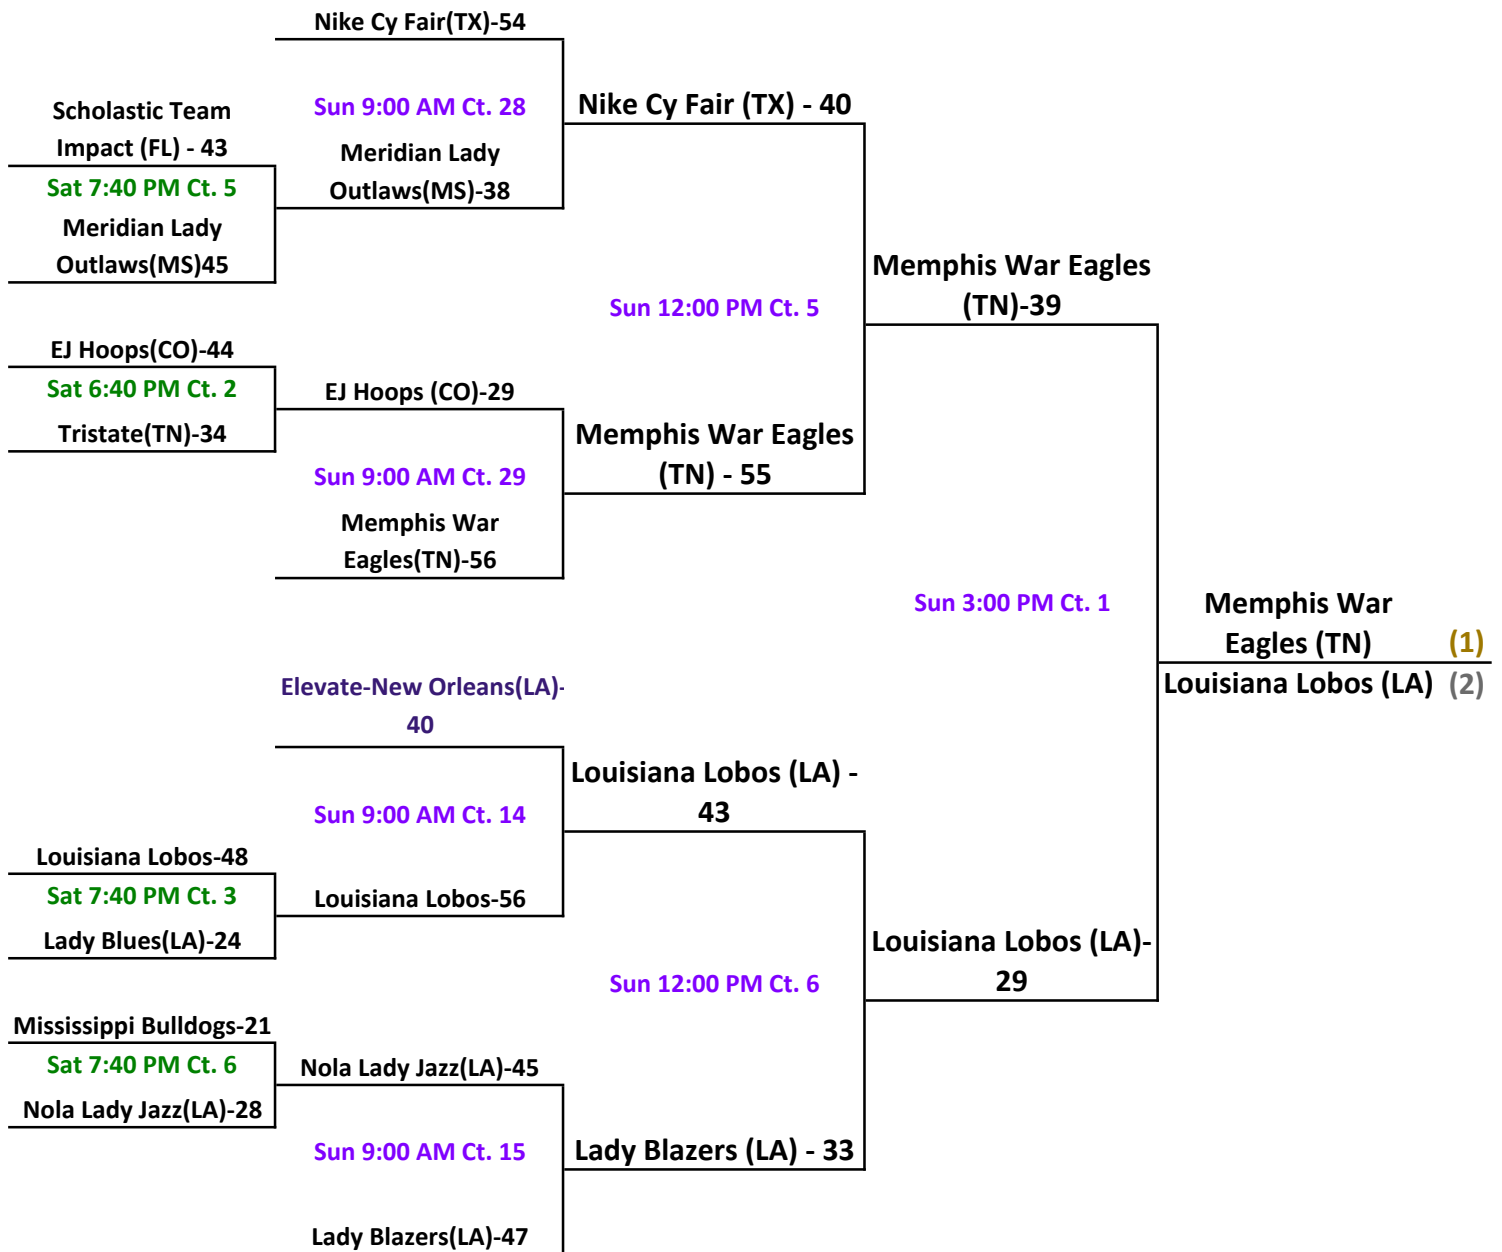

2018 Allstate Sugar Bowl Super 60

GOLD Bracket: 8th Grade GIRLS Division

Gym Sites: view all sites on website link above schedules