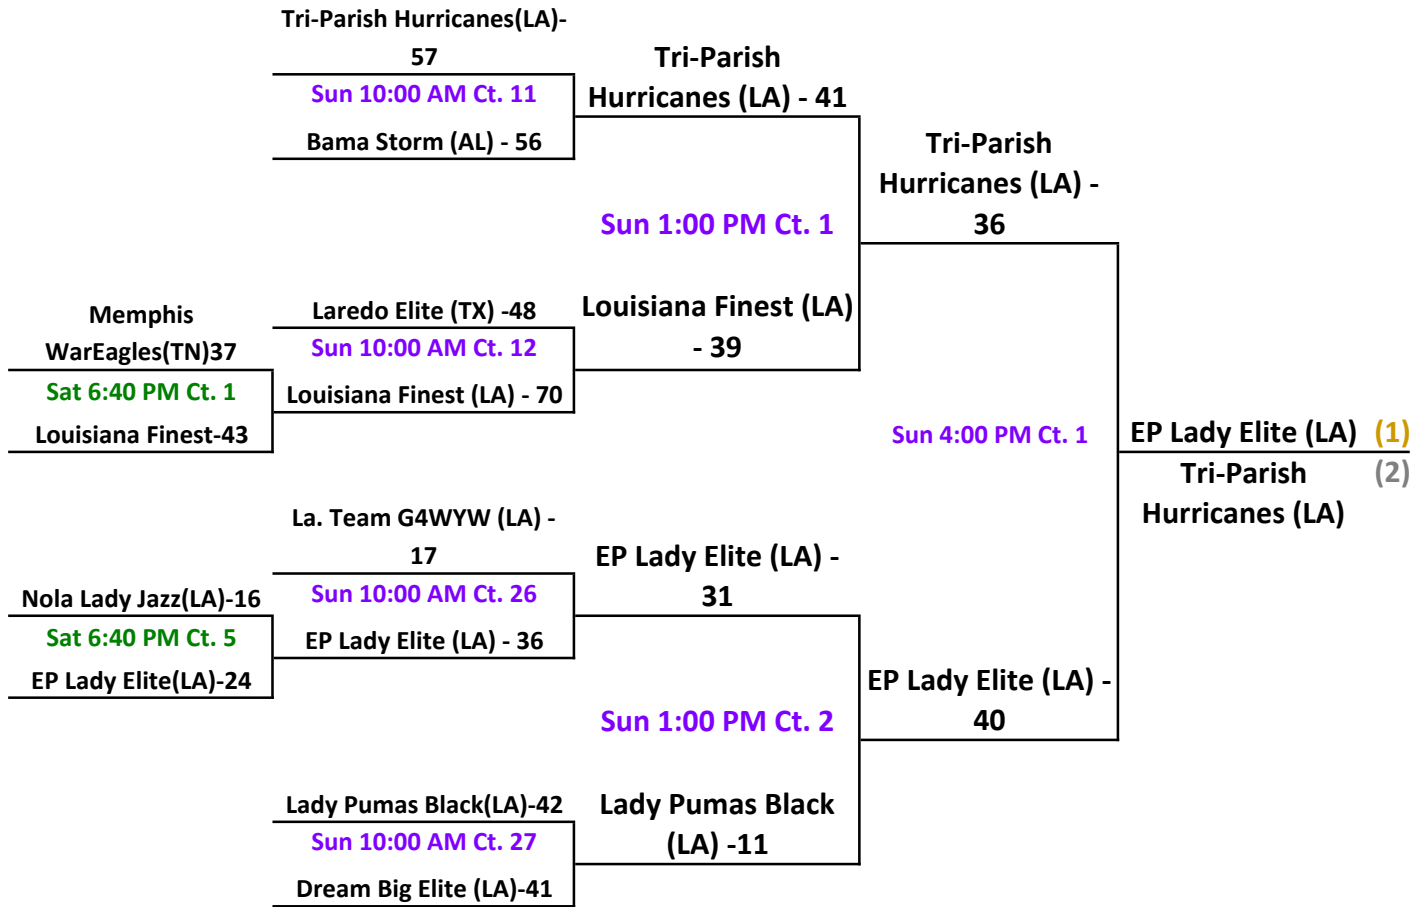

2018 Allstate Sugar Bowl Super 60 GOLD Bracket: 11th Grade Girls Division