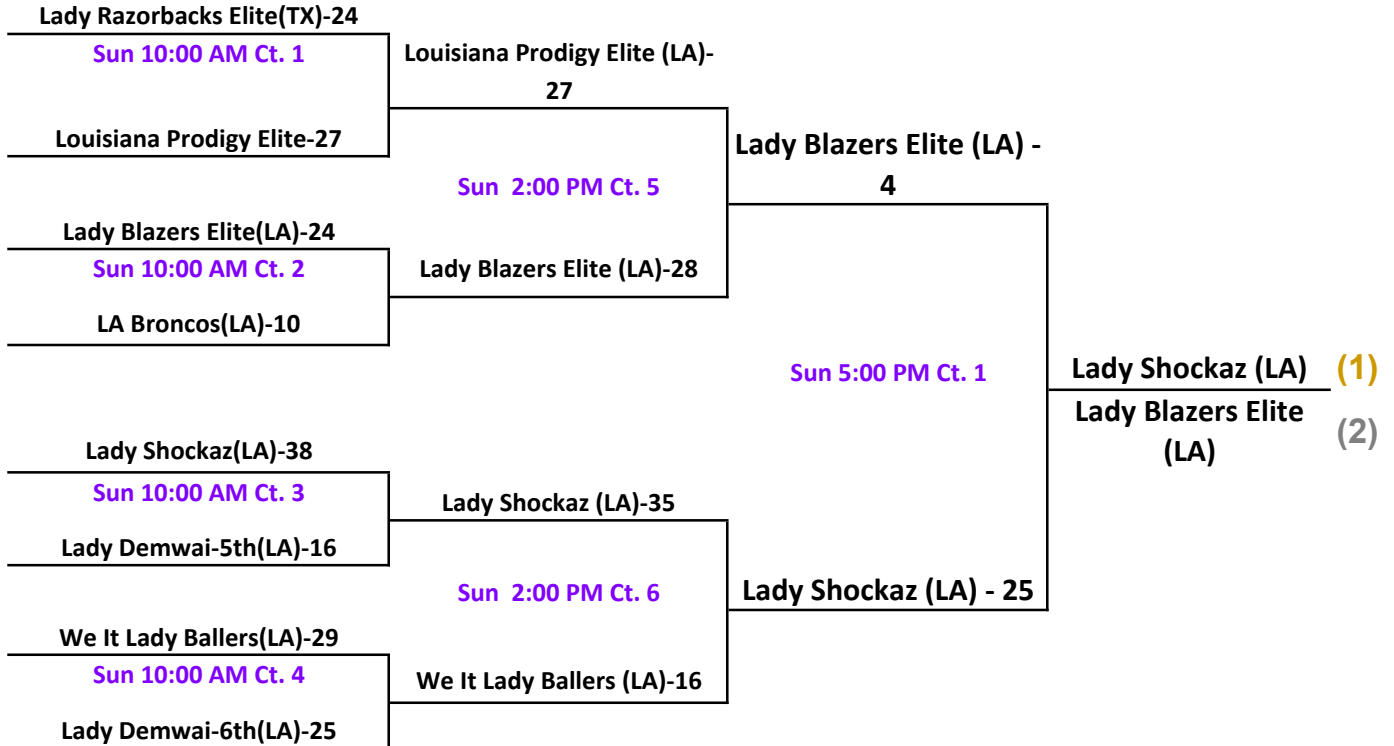

2018 Allstate Sugar Bowl Super 60 GOLD Bracket: 6th Grade Girls Division