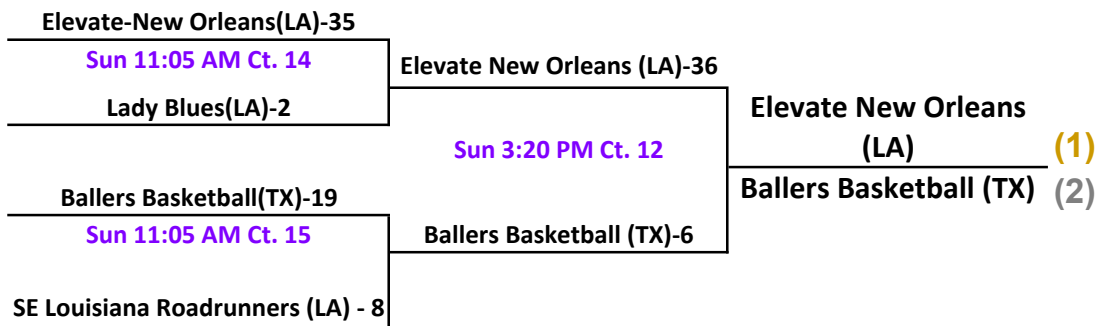

2018 Allstate Sugar Bowl Super 60 PURPLE Bracket: 6th Grade Girls Division

home team on top

Gym Sites: view all sites on website link above schedules