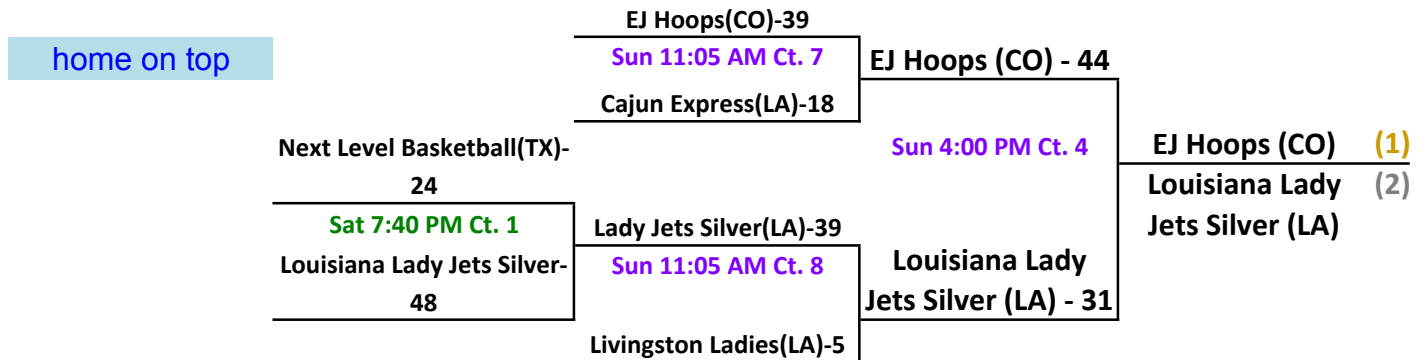

2018 Allstate Sugar Bowl Super 60 PURPLE Bracket: 11th Grade Girls Division

Gym Sites: view all sites on website link above schedules.