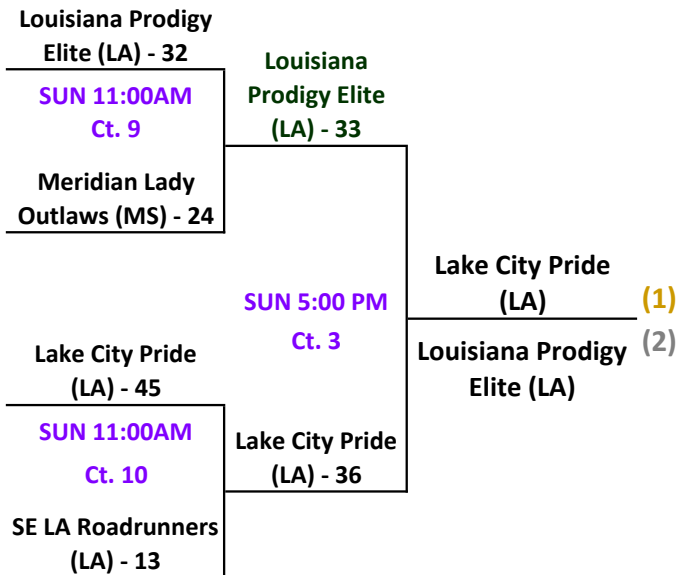

2018 Allstate Sugar Bowl Super 60 PURPLE Bracket: 7th Grade GIRLS Division